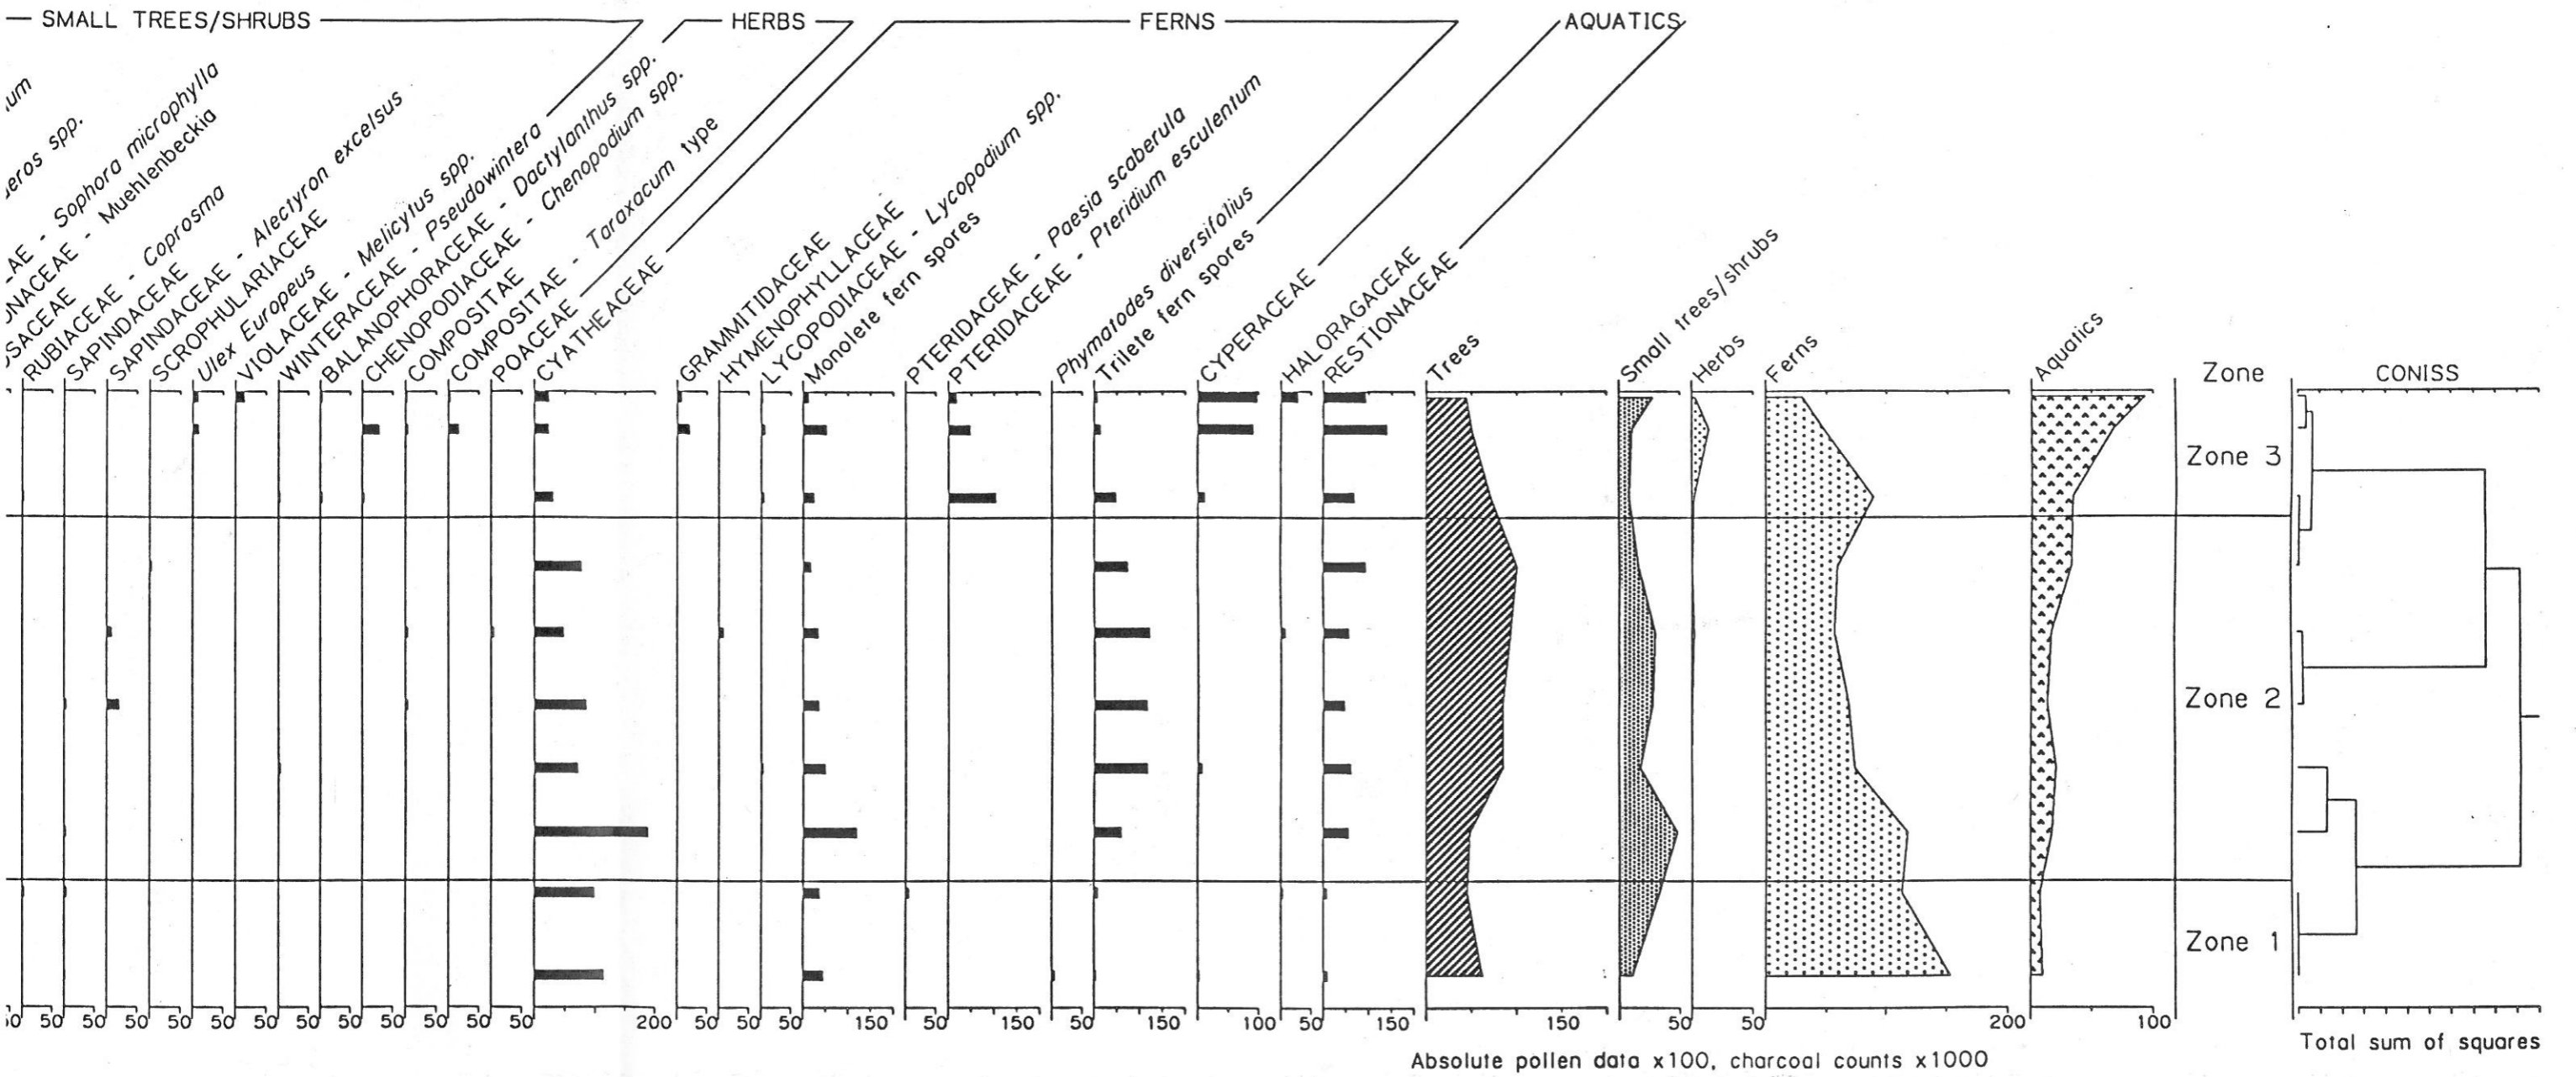

FIGURE A5.1
POLLEN DIAGRAM FOR MATAKANA ISLAND.

Absolute pollen data x100, charcoal counts x1000

Total sum of squares