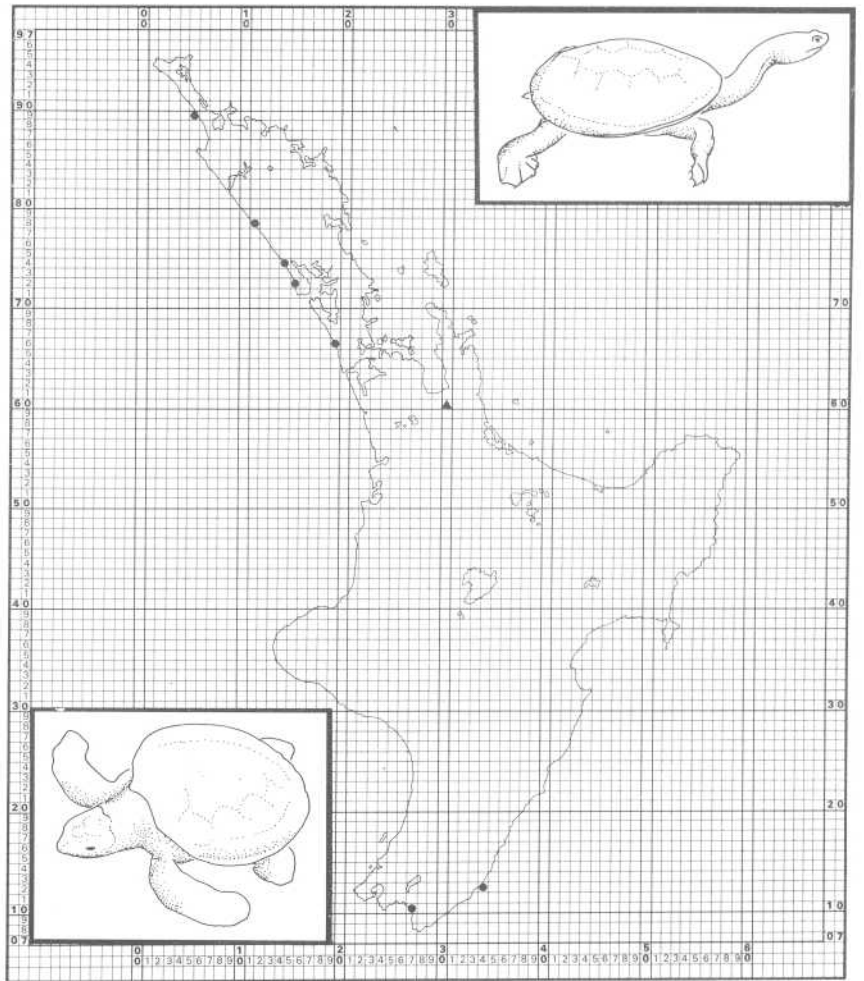

Fig. 38. Distribution records for the skinks *Leiolopisma infrapunctatum* (triangles) and *L. zelandicum* (circles) in the South Island, with squares representing both species.

Fig. 39. Distribution records for the sea snakes *Laticauda colubrina* (triangles) and *Pelamis platurus* (circles).

Fig. 40. Distribution records for the marine turtle *Chelonia mydas*.

Fig. 41. Distribution records for the fresh water turtle *Chelodina longicollis* (triangles) and the marine turtle *Eretmochelys imbricata* (circles).

Fig. 42. Distribution records for the marine turtles *Caretta caretta gigas* (triangles) and *Dermachelys coriacea* (circles) in the North Island.

Fig. 43. Distribution records for the marine turtles *Caretta caretta gigas* (triangles) and *Dermachelys coriacea* (circles) in the South Island.