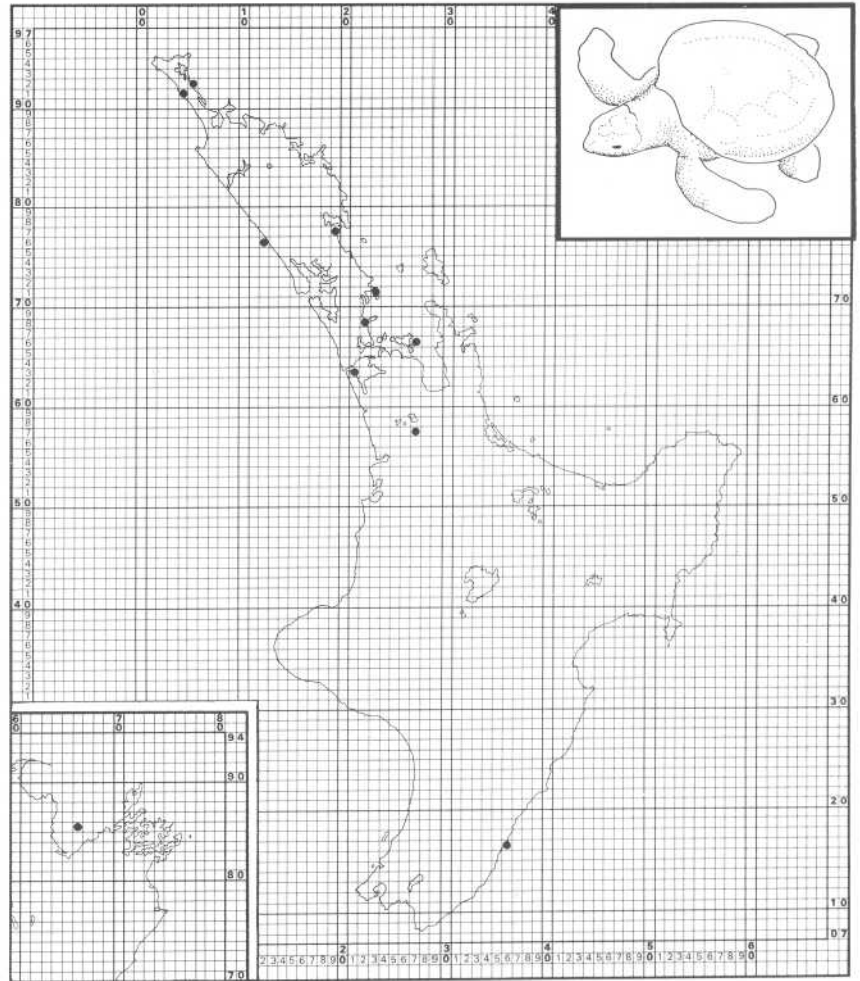

Fig. 38. Distribution records for the skinks *Leiolopisma infrapunctatum* (triangles) and *L. zelandicum* (circles) in the South Island, with squares representing both species.

Fig. 39. Distribution records for the sea snakes *Laticauda colubrina* (triangles) and *Pelamis platurus* (circles).

Fig. 40. Distribution records for the marine turtle *Chelonia mydas*.

Fig. 41. Distribution records for the fresh water turtle *Chelodina longicollis* (triangles) and the marine turtle *Eretmochelys imbricata* (circles).

Fig. 42. Distribution records for the marine turtles *Caretta caretta gigas* (triangles) and *Dermachelys coriacea* (circles) in the North Island.

Fig. 43. Distribution records for the marine turtles *Caretta caretta gigas* (triangles) and *Dermachelys coriacea* (circles) in the South Island.