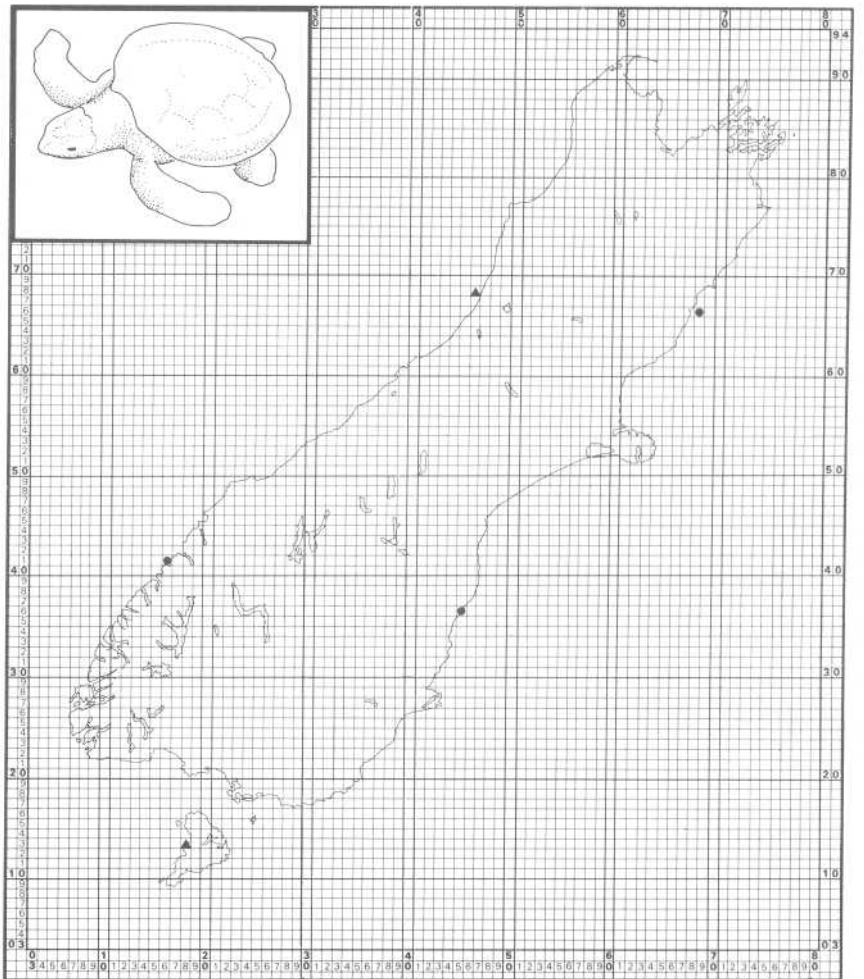

Fig. 38. Distribution records for the skinks *Leiolopisma infrapunctatum* (triangles) and *L. zelandicum* (circles) in the South Island, with squares representing both species.

Fig. 39. Distribution records for the sea snakes *Laticauda colubrina* (triangles) and *Pelamis platurus* (circles).

Fig. 40. Distribution records for the marine turtle *Chelonia mydas*.

Fig. 41. Distribution records for the fresh water turtle *Chelodina longicollis* (triangles) and the marine turtle *Eretmochelys imbricata* (circles).

Fig. 42. Distribution records for the marine turtles *Caretta caretta gigas* (triangles) and *Dermachelys coriacea* (circles) in the North Island.

Fig. 43. Distribution records for the marine turtles *Caretta caretta gigas* (triangles) and *Dermachelys coriacea* (circles) in the South Island.