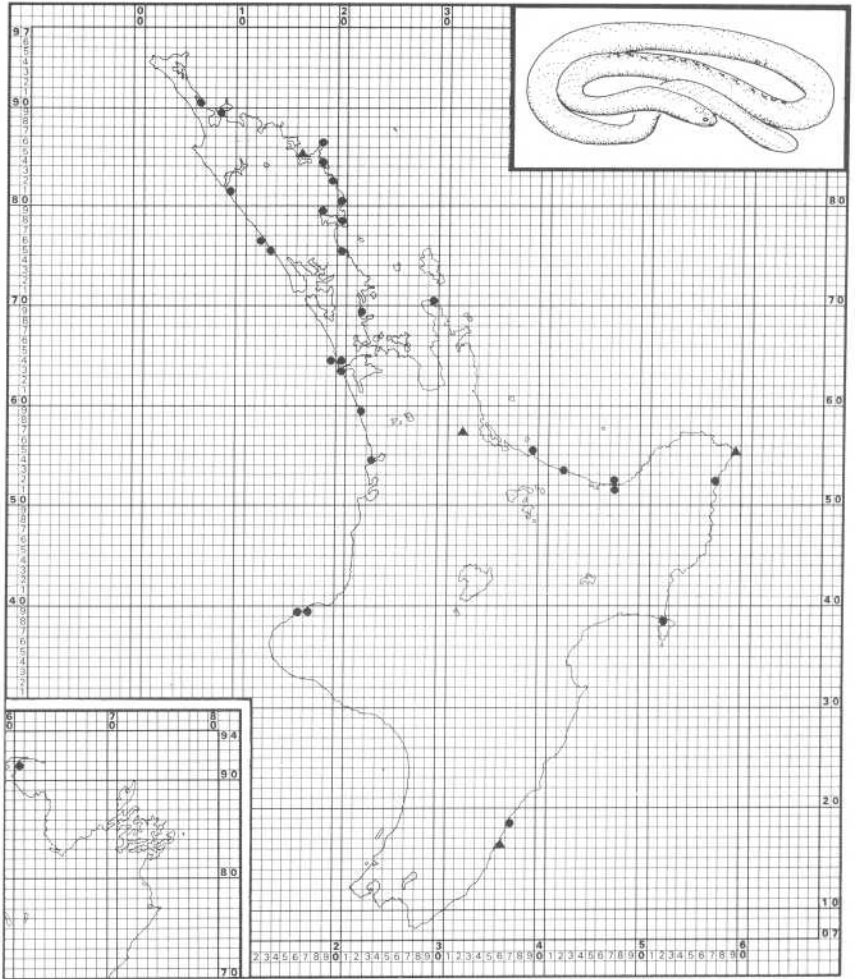

Fig. 38. Distribution records for the skinks *Leiolopisma infrapunctatum* (triangles) and *L. zelandicum* (circles) in the South Island, with squares representing both species.

Fig. 39. Distribution records for the sea snakes *Laticauda colubrina* (triangles) and *Pelamis platurus* (circles).

Fig. 40. Distribution records for the marine turtle *Chelonia mydas*.

Fig. 41. Distribution records for the fresh water turtle *Chelodina longicollis* (triangles) and the marine turtle *Eretmochelys imbricata* (circles).

Fig. 42. Distribution records for the marine turtles *Caretta caretta gigas* (triangles) and *Dermachelys coriacea* (circles) in the North Island.

Fig. 43. Distribution records for the marine turtles *Caretta caretta gigas* (triangles) and *Dermachelys coriacea* (circles) in the South Island.