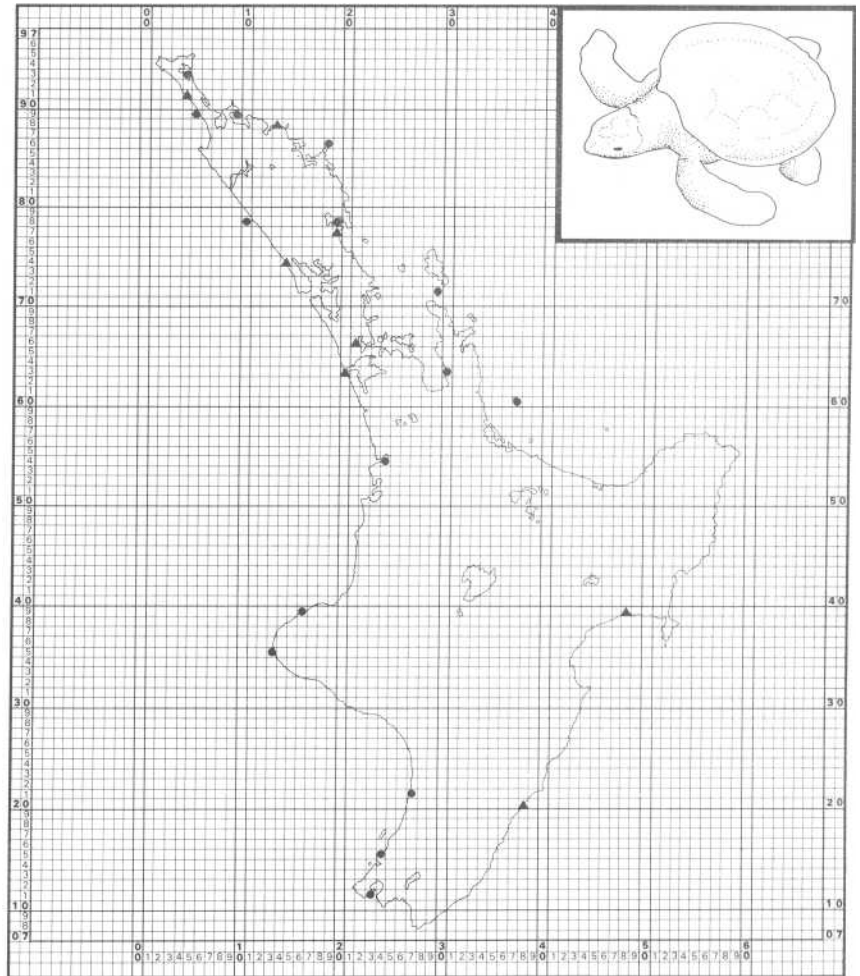

Fig. 38. Distribution records for the skinks *Leiolopisma infrapunctatum* (triangles) and *L. zelandicum* (circles) in the South Island, with squares representing both species.

Fig. 39. Distribution records for the sea snakes *Laticauda colubrina* (triangles) and *Pelamis platurus* (circles).

Fig. 40. Distribution records for the marine turtle *Chelonia mydas*.

Fig. 41. Distribution records for the fresh water turtle *Chelodina longicollis* (triangles) and the marine turtle *Eretmochelys imbricata* (circles).

Fig. 42. Distribution records for the marine turtles *Caretta caretta gigas* (triangles) and *Dermachelys coriacea* (circles) in the North Island.

Fig. 43. Distribution records for the marine turtles *Caretta caretta gigas* (triangles) and *Dermachelys coriacea* (circles) in the South Island.