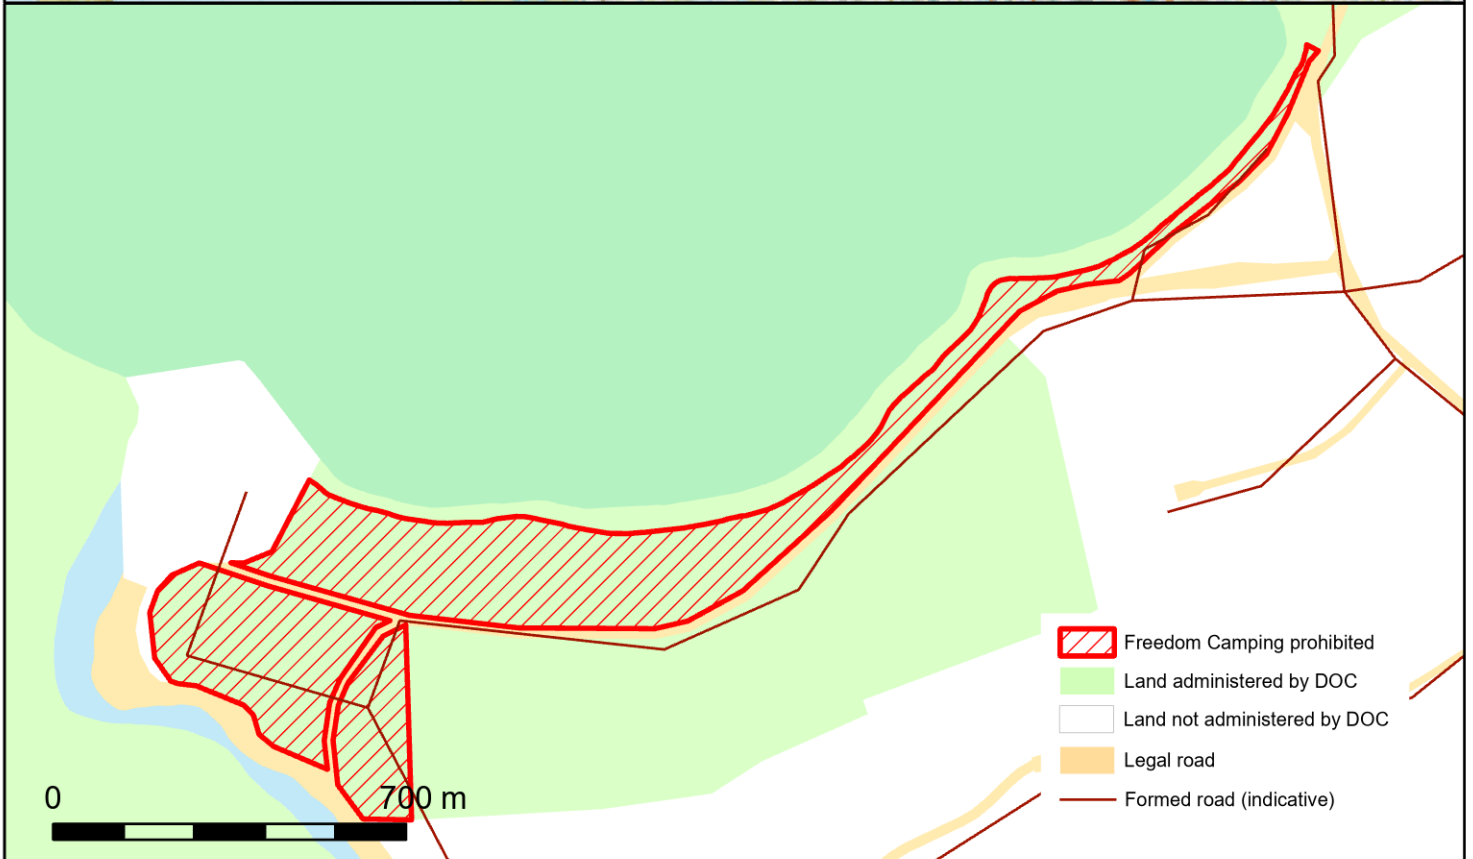

### Kepler Track and Control Gate Carparks - Southern South Island Operations Region

Freedom camping at this site is **Prohibited** 

A copy of this notice can be viewed at:  
Te Anau District Office  
Lakefront Drive  
Te Anau  
Phone 03 249 7924