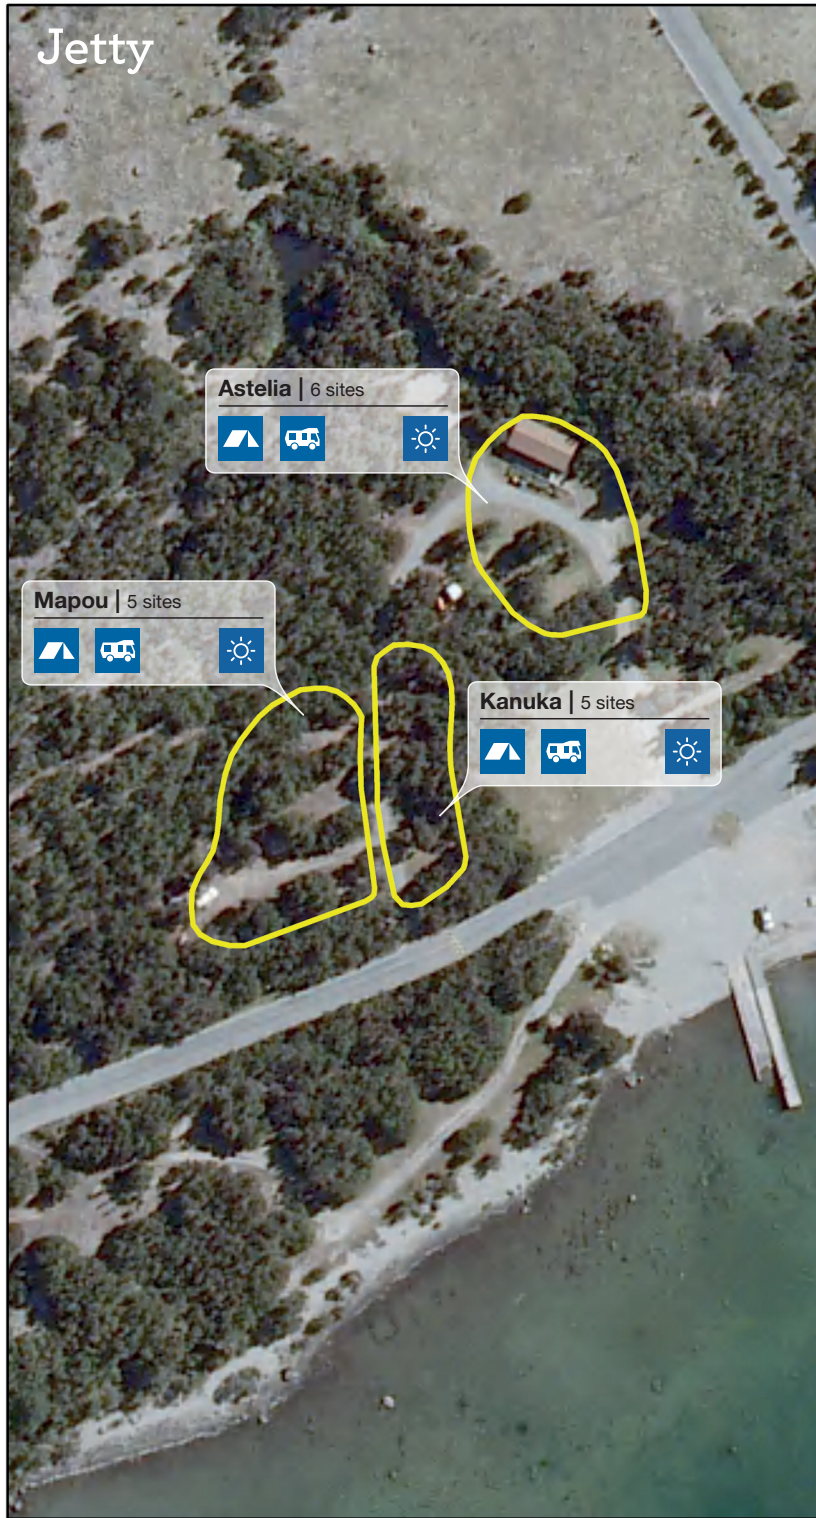

Buller

Jetty

West Bay Campsite

Legend

-  Tents
-  Large vehicle
-  Campervan - medium (max 4 people)
-  Summer only (Dec - Apr)