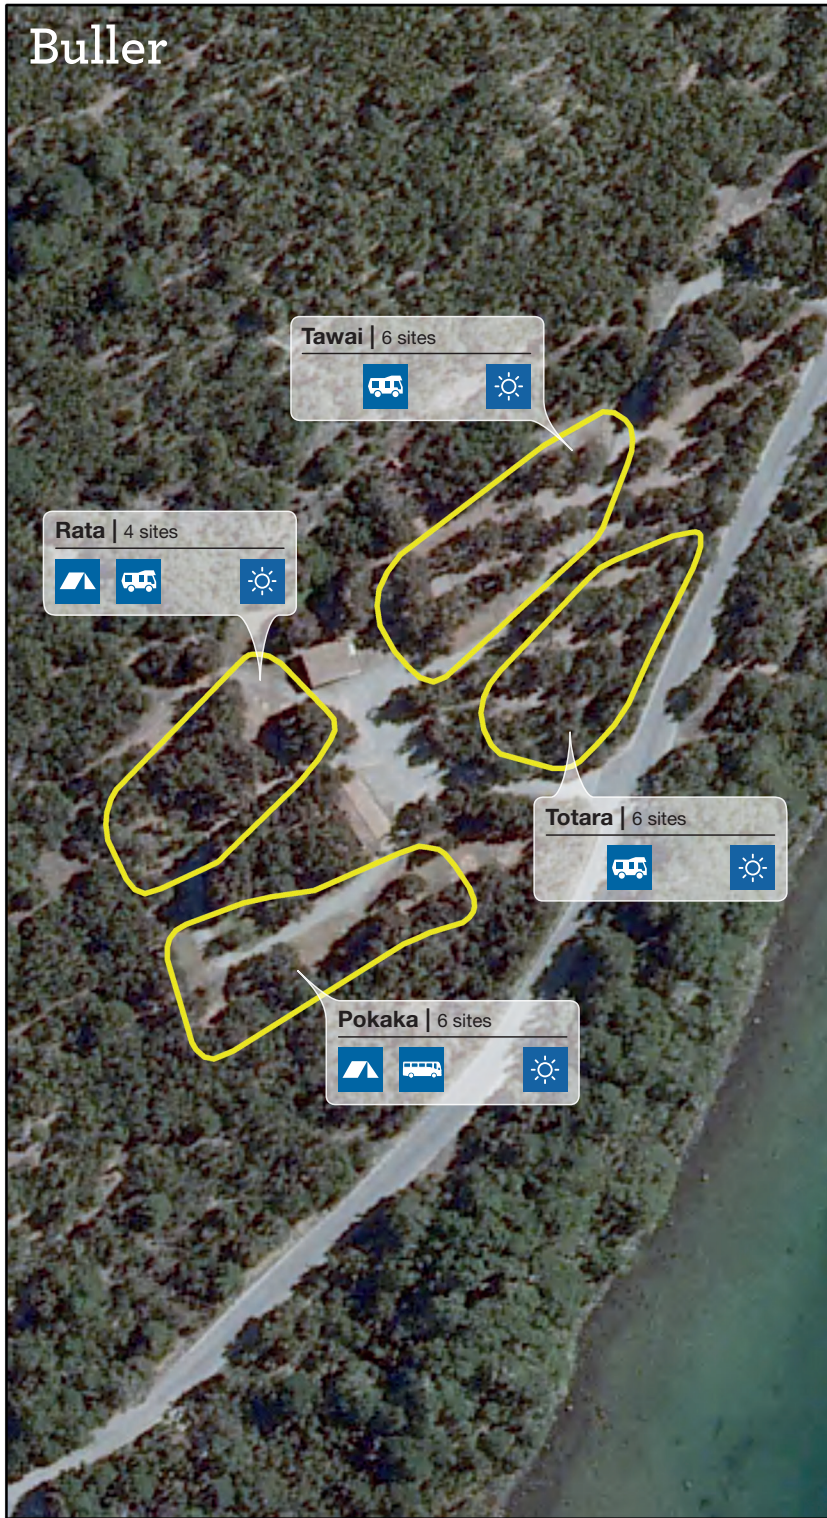

Buller

Jetty

West Bay Campsite

Legend

-  Tents
-  Large vehicle
-  Campervan - medium (max 4 people)
-  Summer only (Dec - Apr)