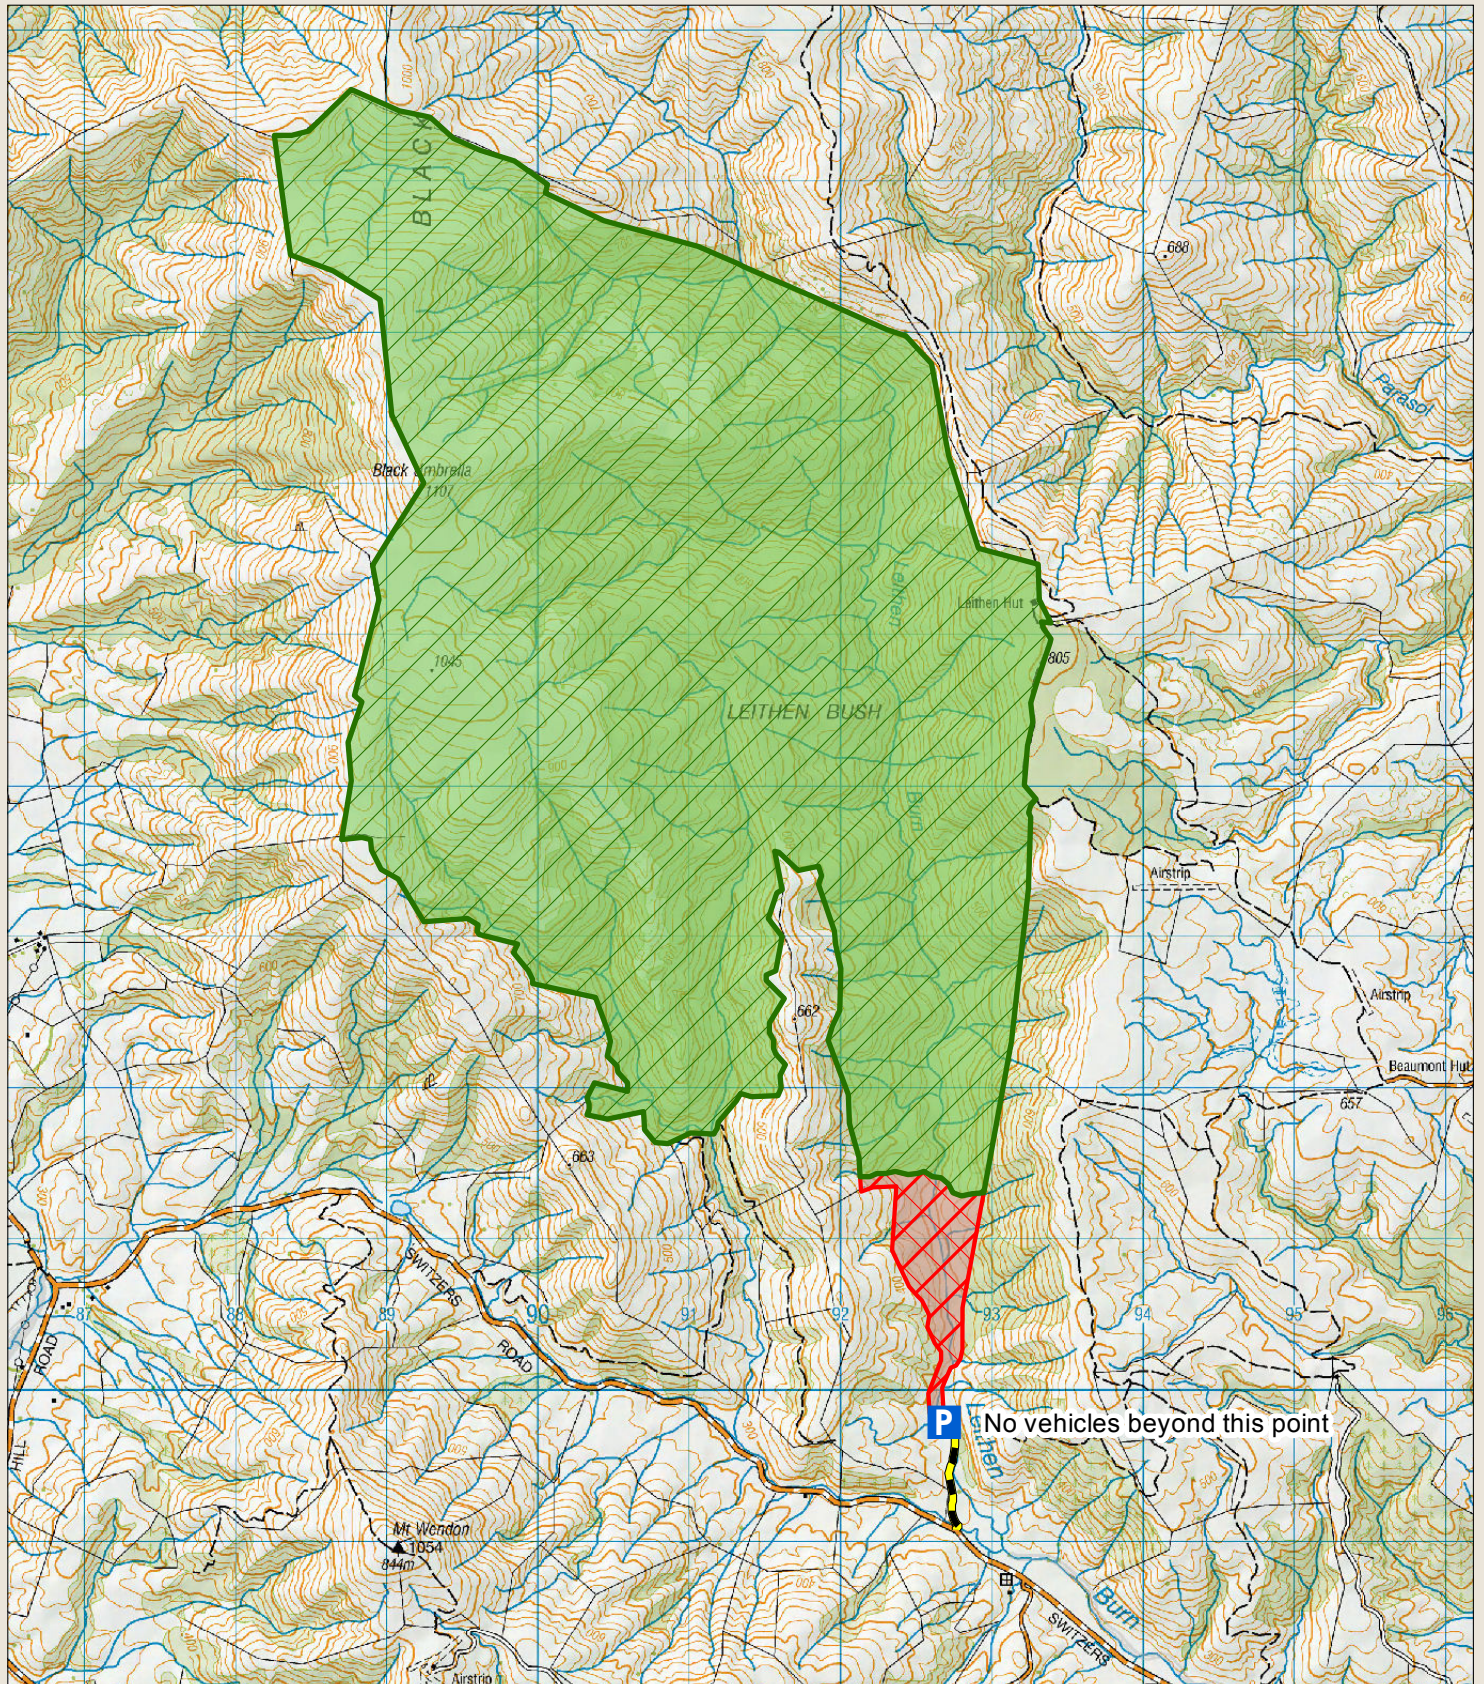

# Recreation Hunting Permit Map Leithen Forest Hunting Area

Check your permit for conditions that may apply to this area

New Zealand Government

- Permitted hunting area
- No Hunting Permitted
- Other Public Conservation Land
- Public Access Route

This map is a guide only and is not for navigation

Thursday, 17 September 2015  
Not for Navigation  
Crown copyright reserved  
Hunting\_Restricted\_Leithen\_A4\_Sept2015.mxd

2 km