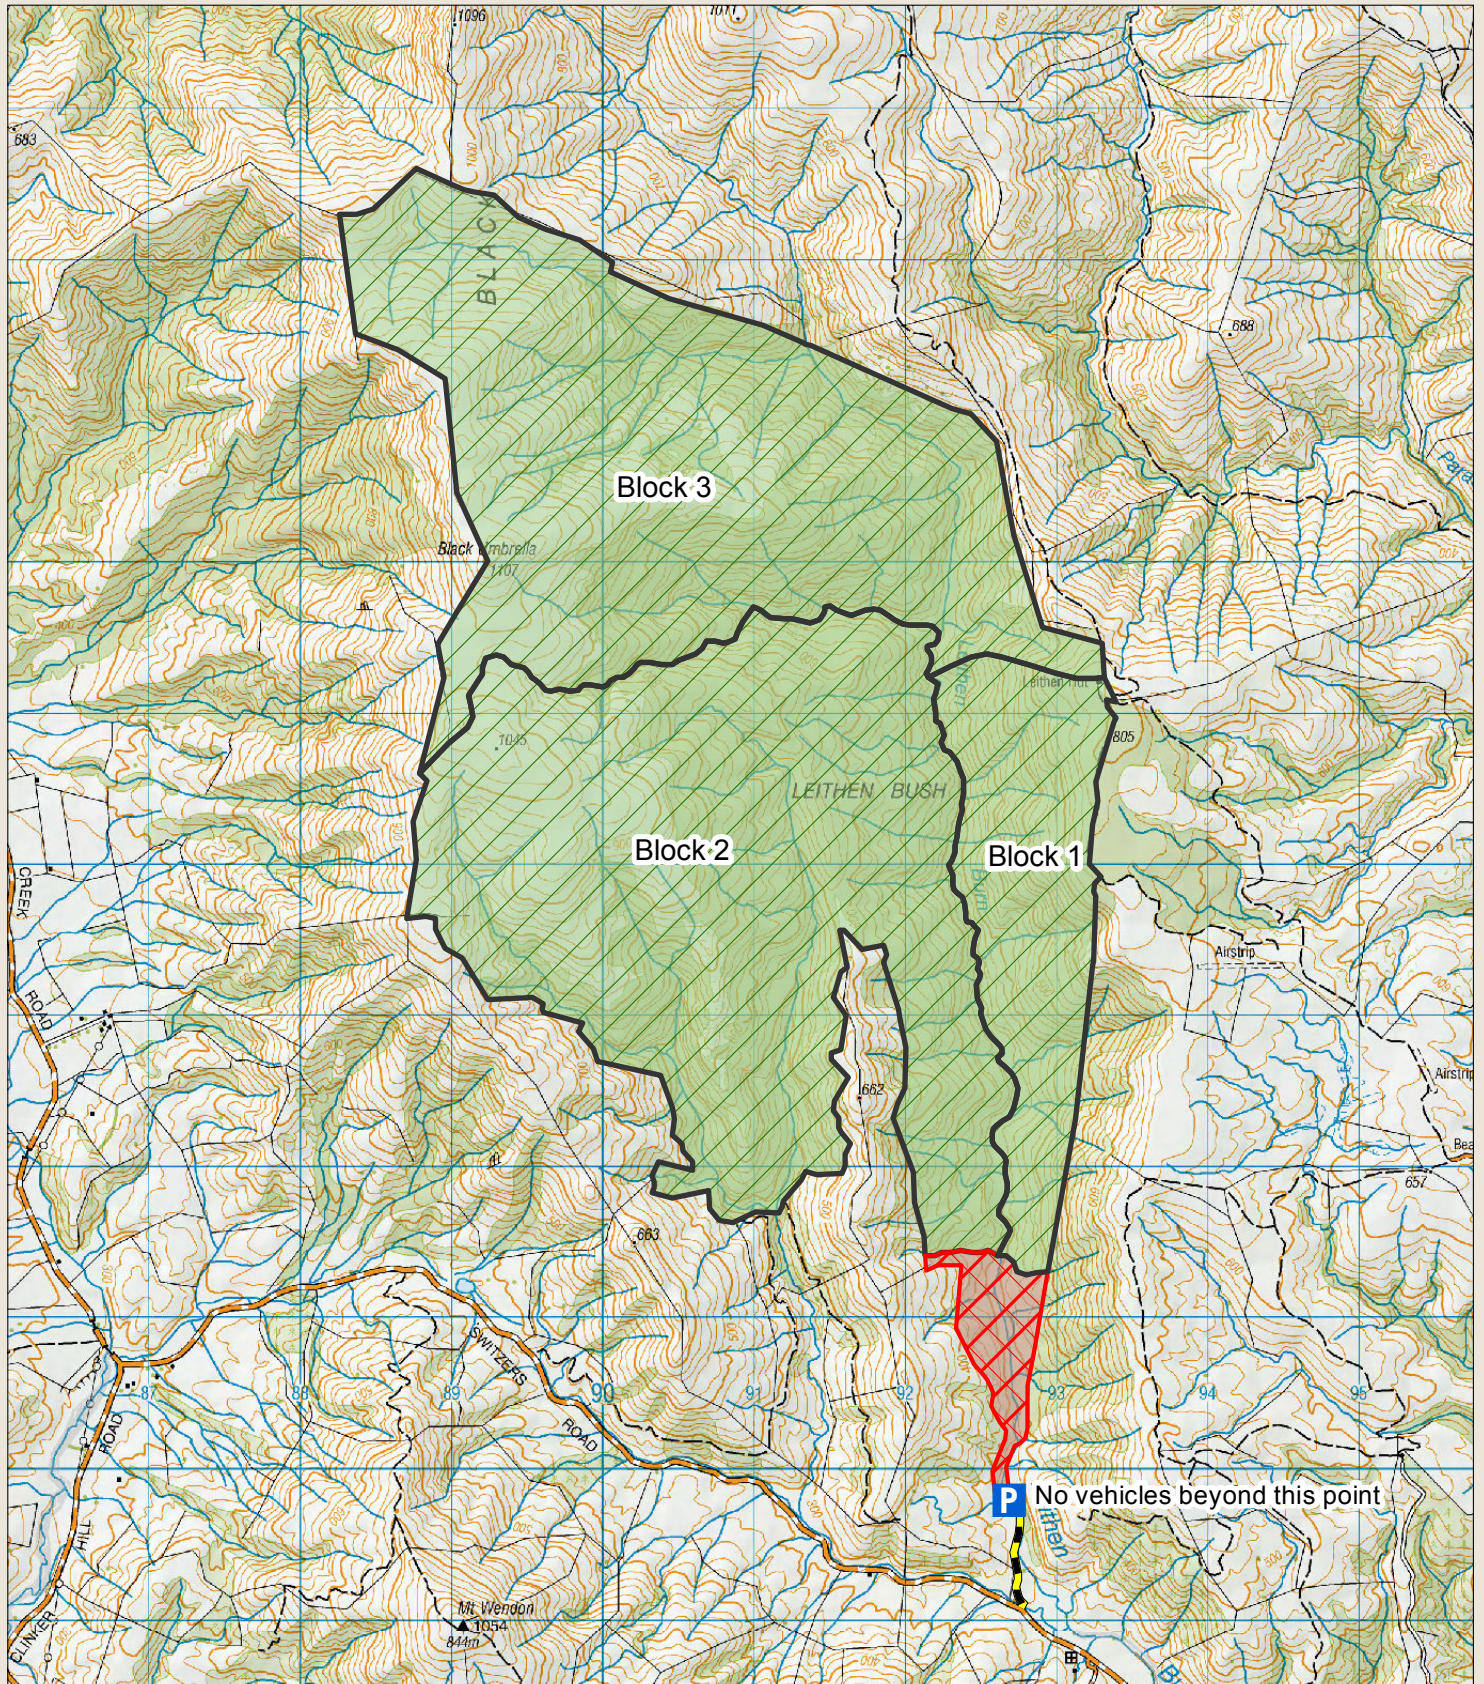

Recreation Hunting Permit Map Leithen Roar Ballot Blocks - Murihiku

Check your permit for conditions that may apply to this area

New Zealand Government

This map is a guide only and is not for navigation