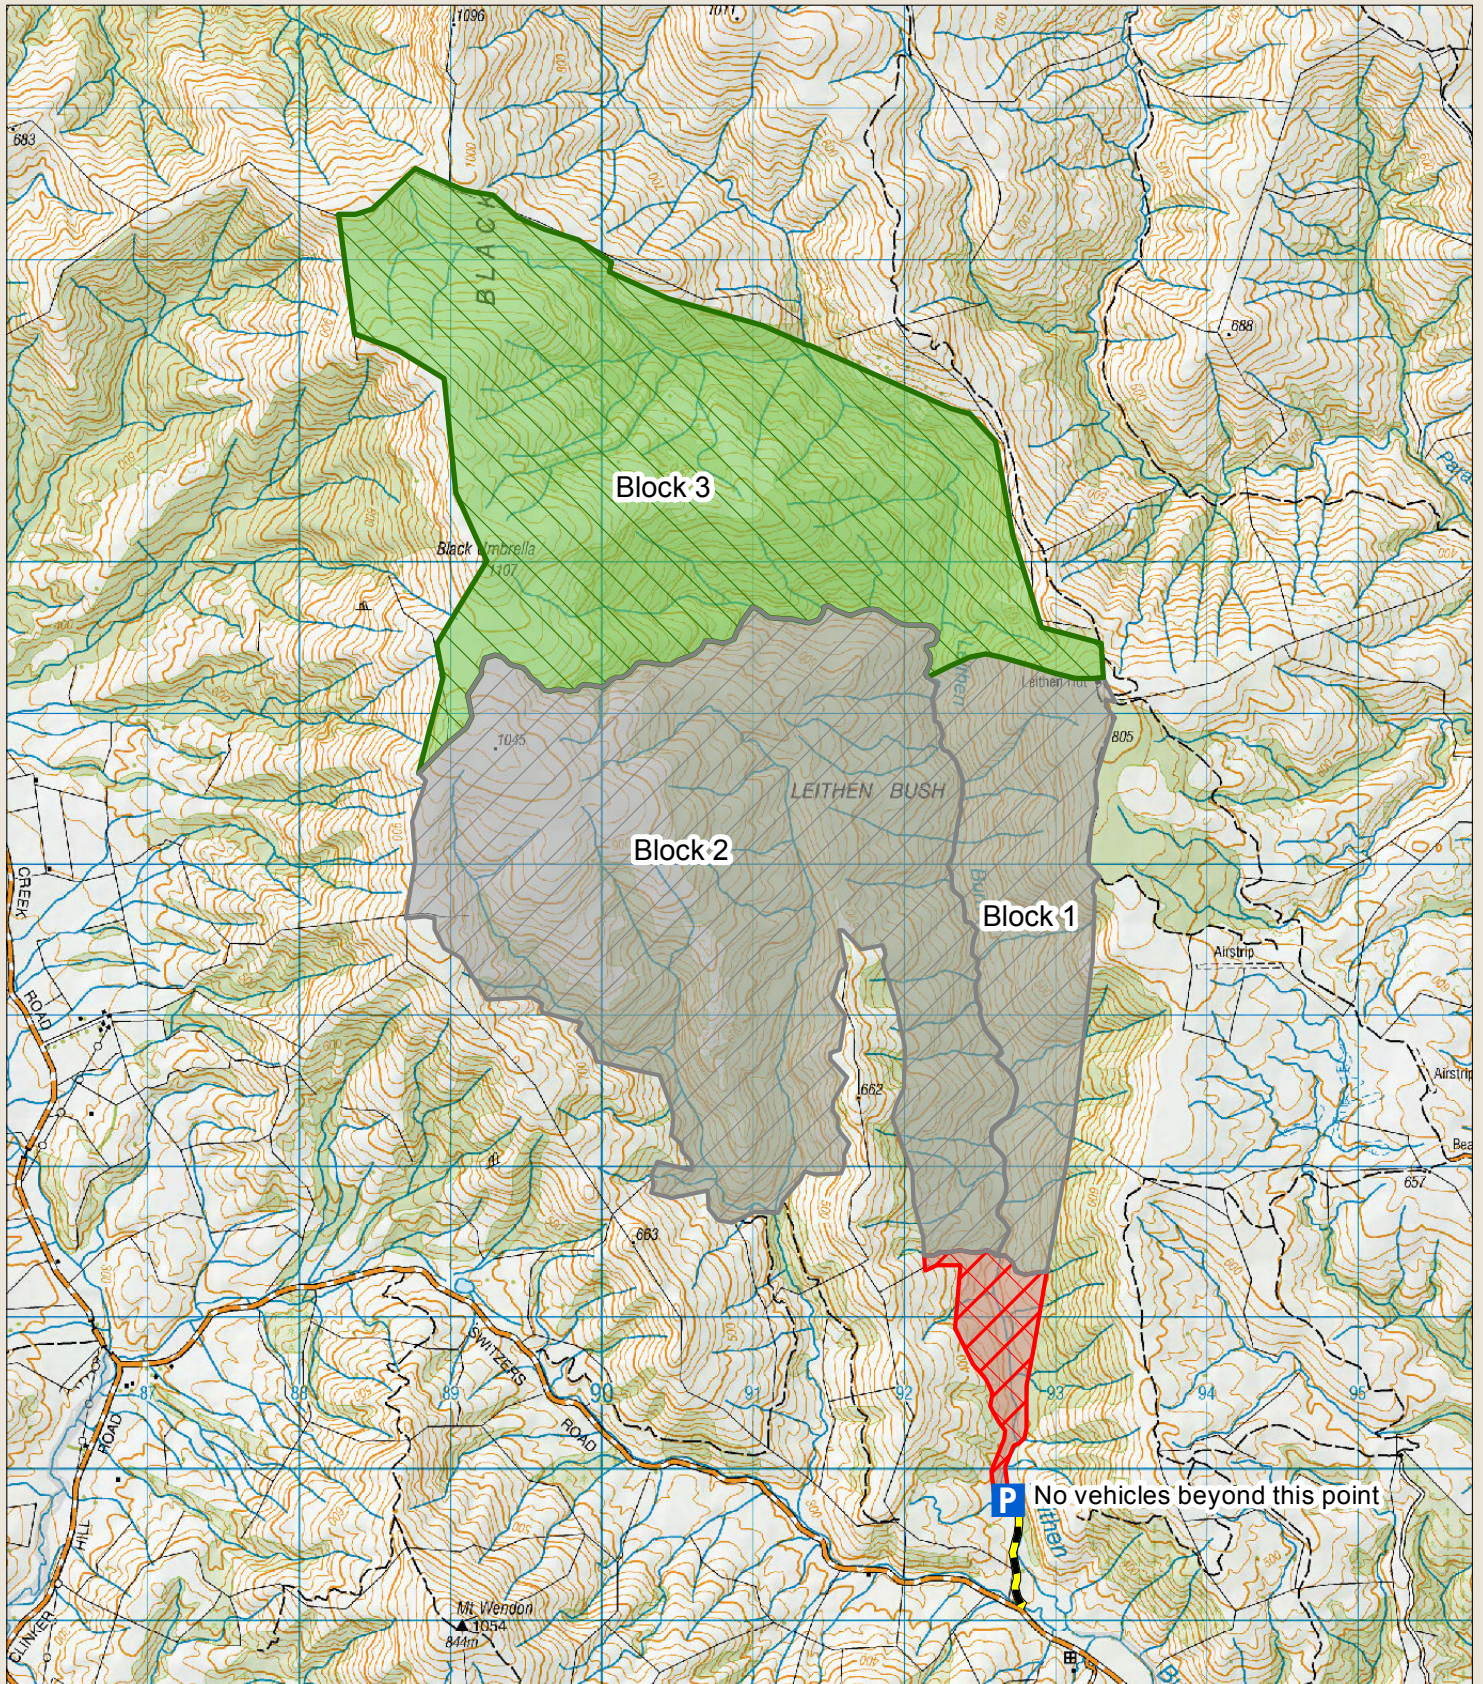

Recreation Hunting Permit Map

Leithen - Block 3

Your permit is valid only for the area shown as green in the map

New Zealand Government

-  Permitted Block
-  Other Blocks
-  No Hunting or Shooting Permitted
-  Public Access Route

Check your permit for conditions that may apply to this area