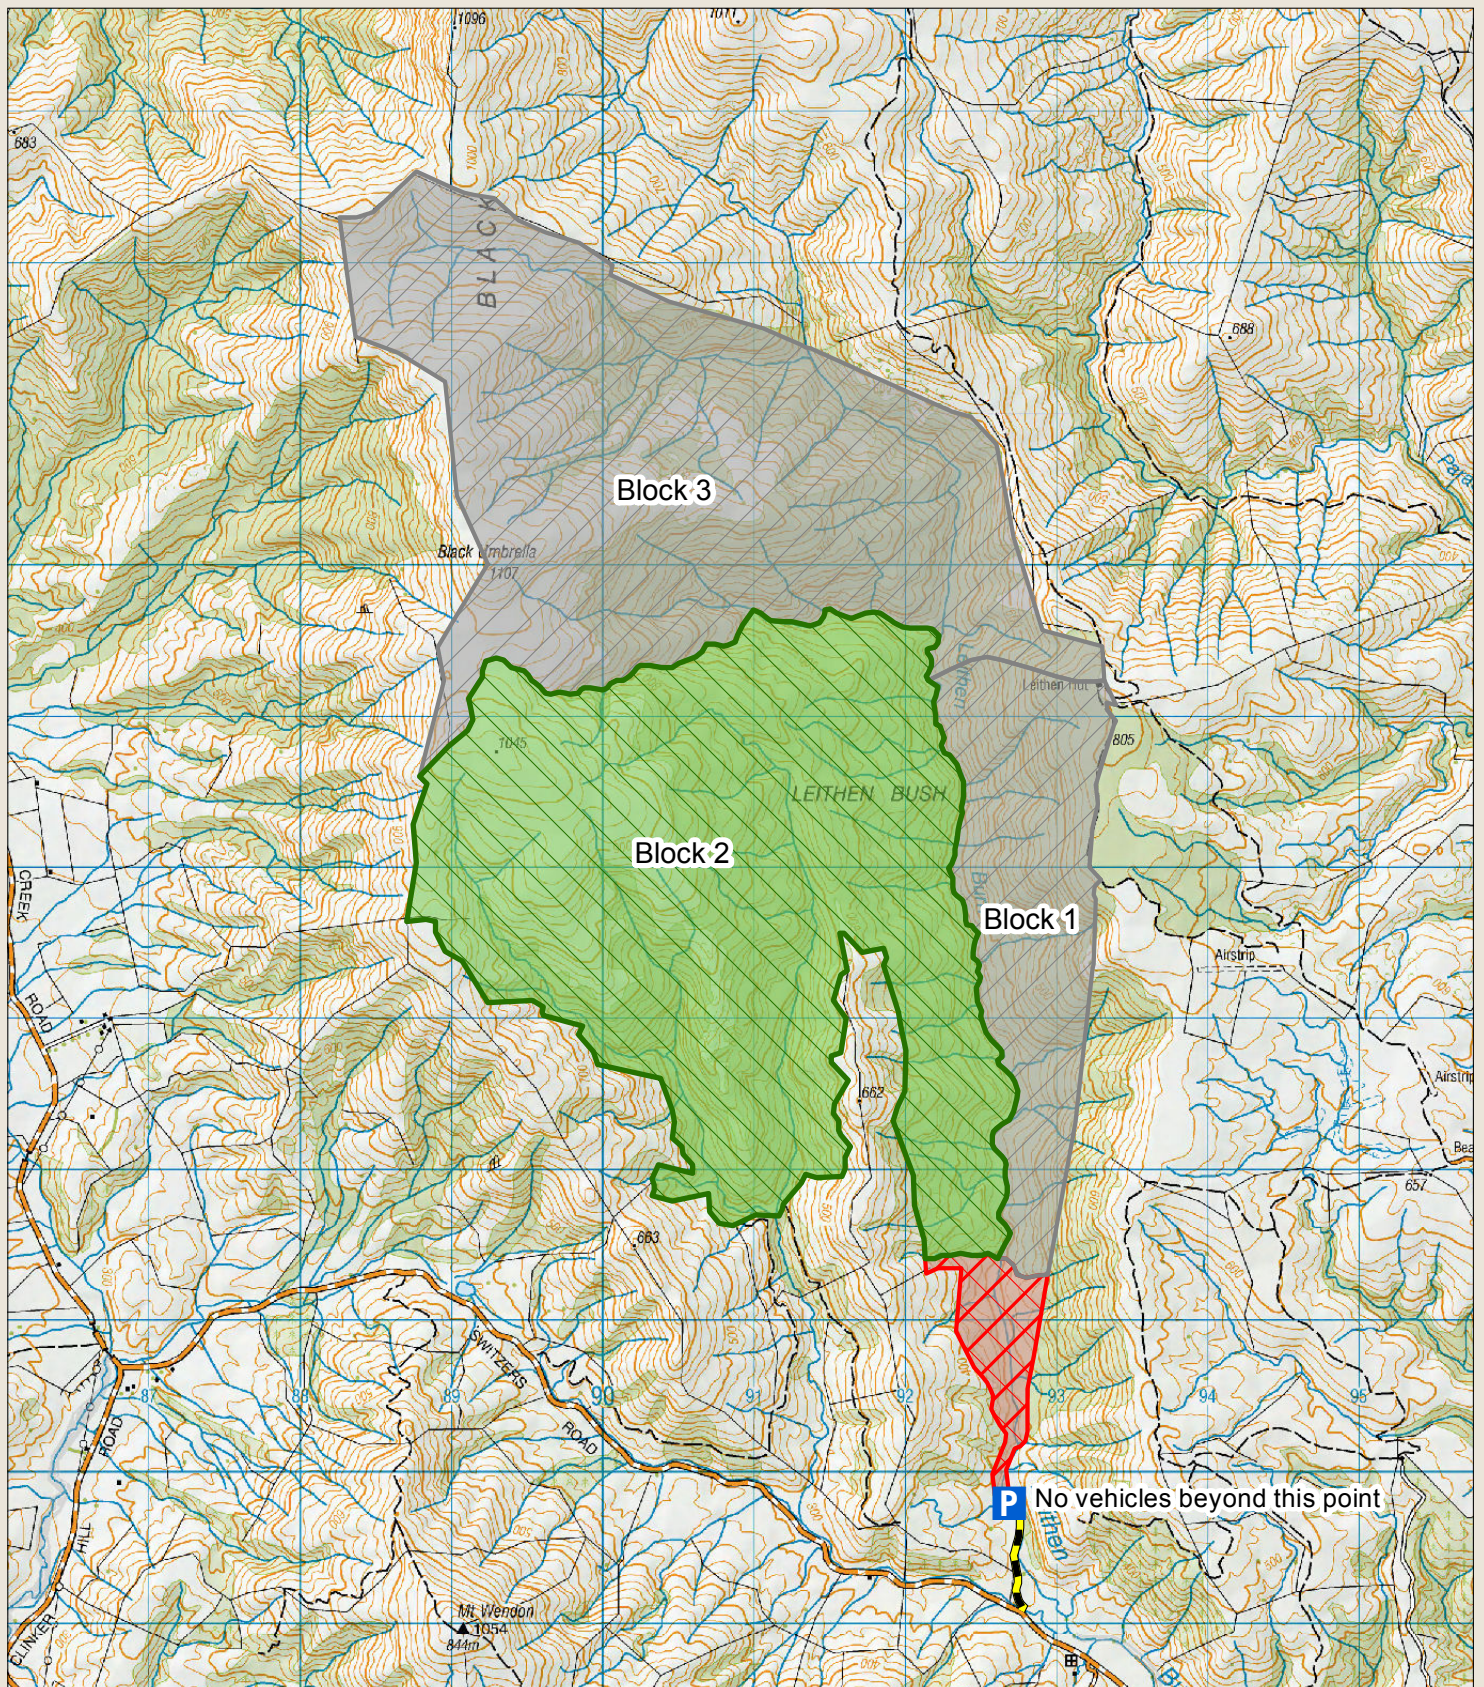

Recreation Hunting Permit Map

Leithen - Block 2

Your permit is valid only for the area shown as green in the map

New Zealand Government

Check your permit for conditions that may apply to this area