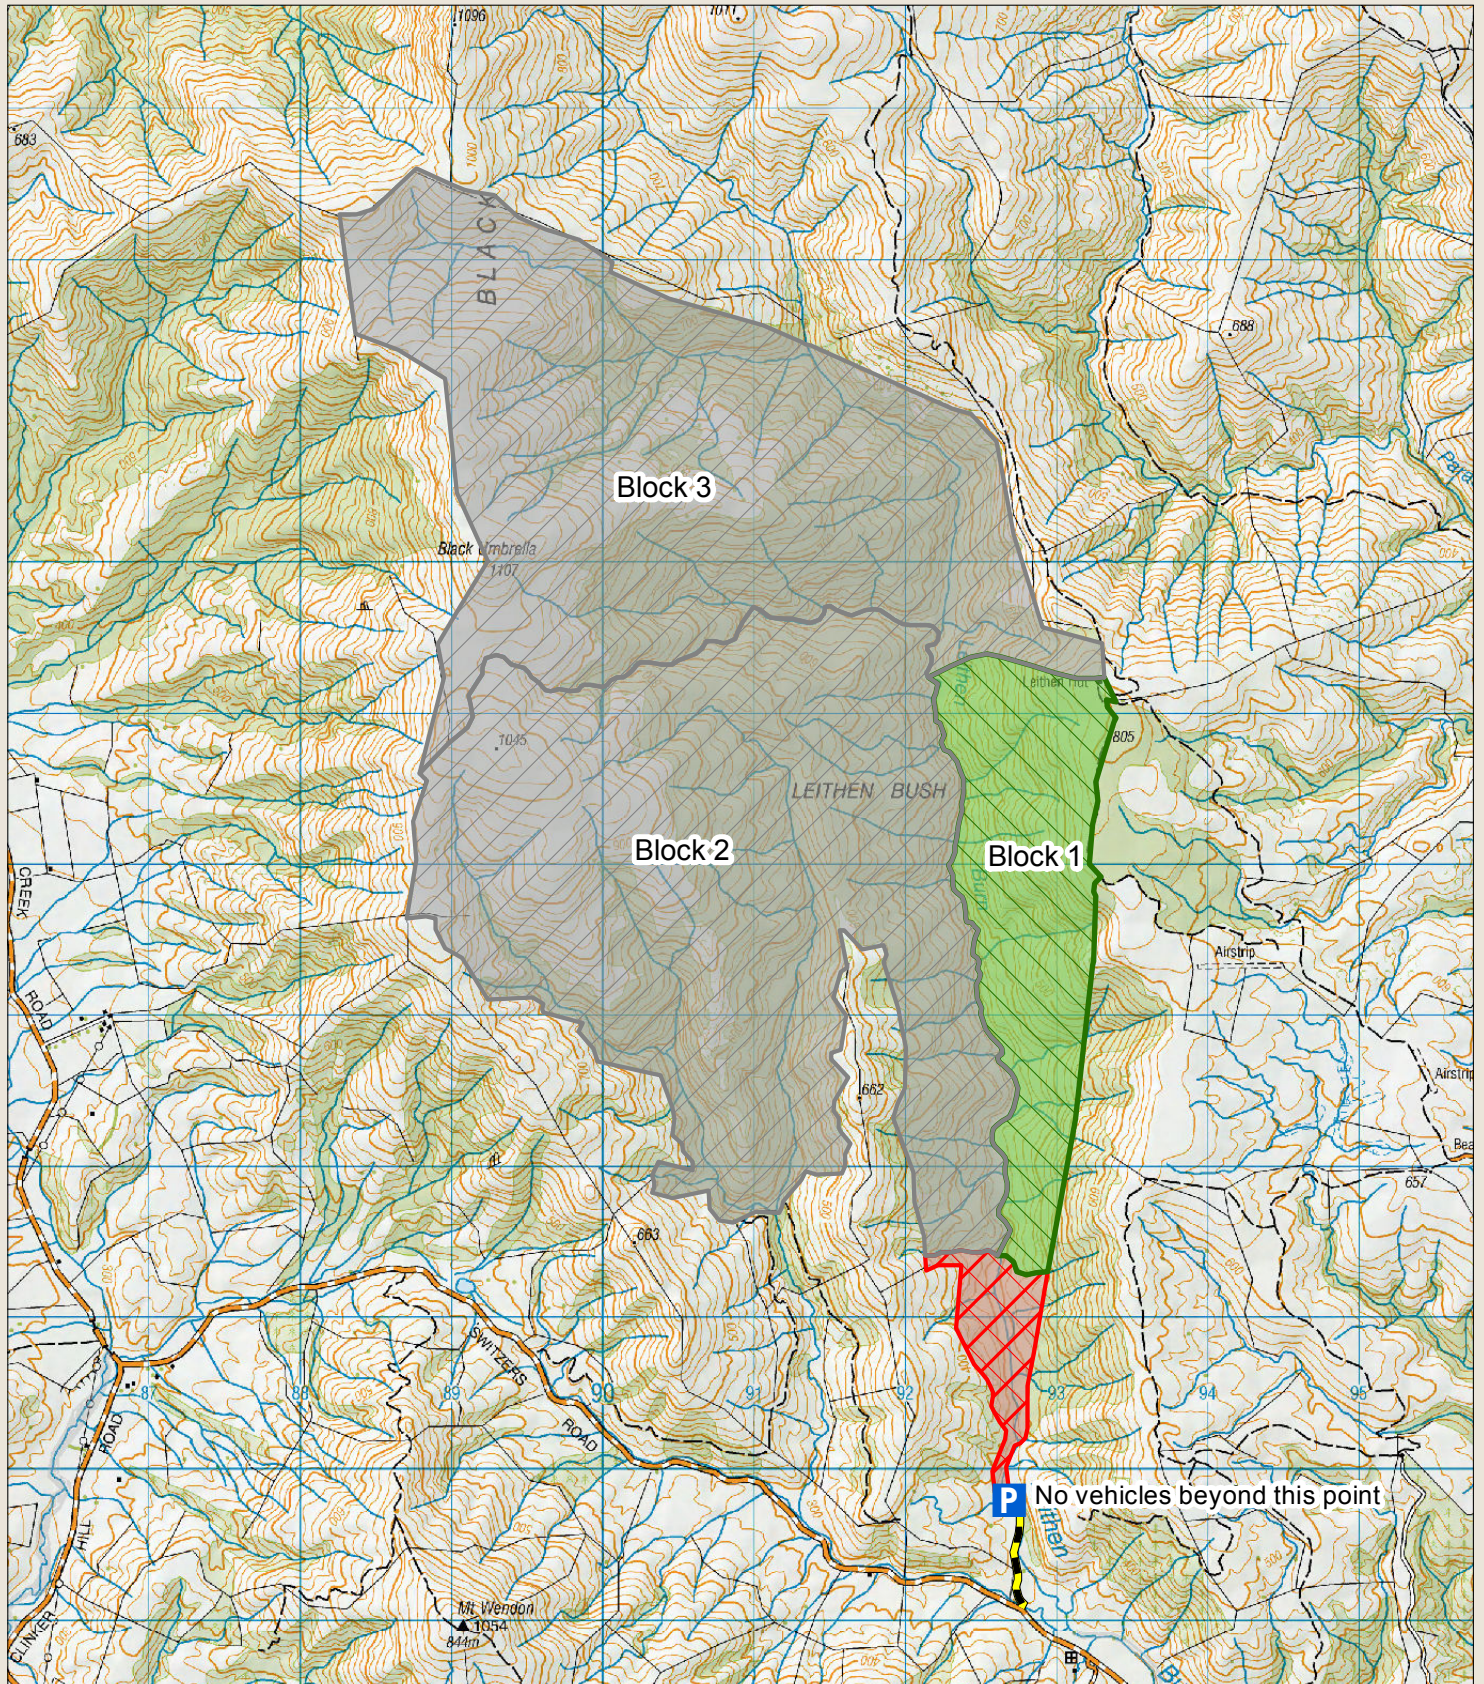

Recreation Hunting Permit Map

Leithen - Block 1

Your permit is valid only for the area shown as green in the map

New Zealand Government

-  Permitted Block
-  Other Blocks
-  No Hunting or Shooting Permitted
-  Public Access Route

Check your permit for conditions that may apply to this area