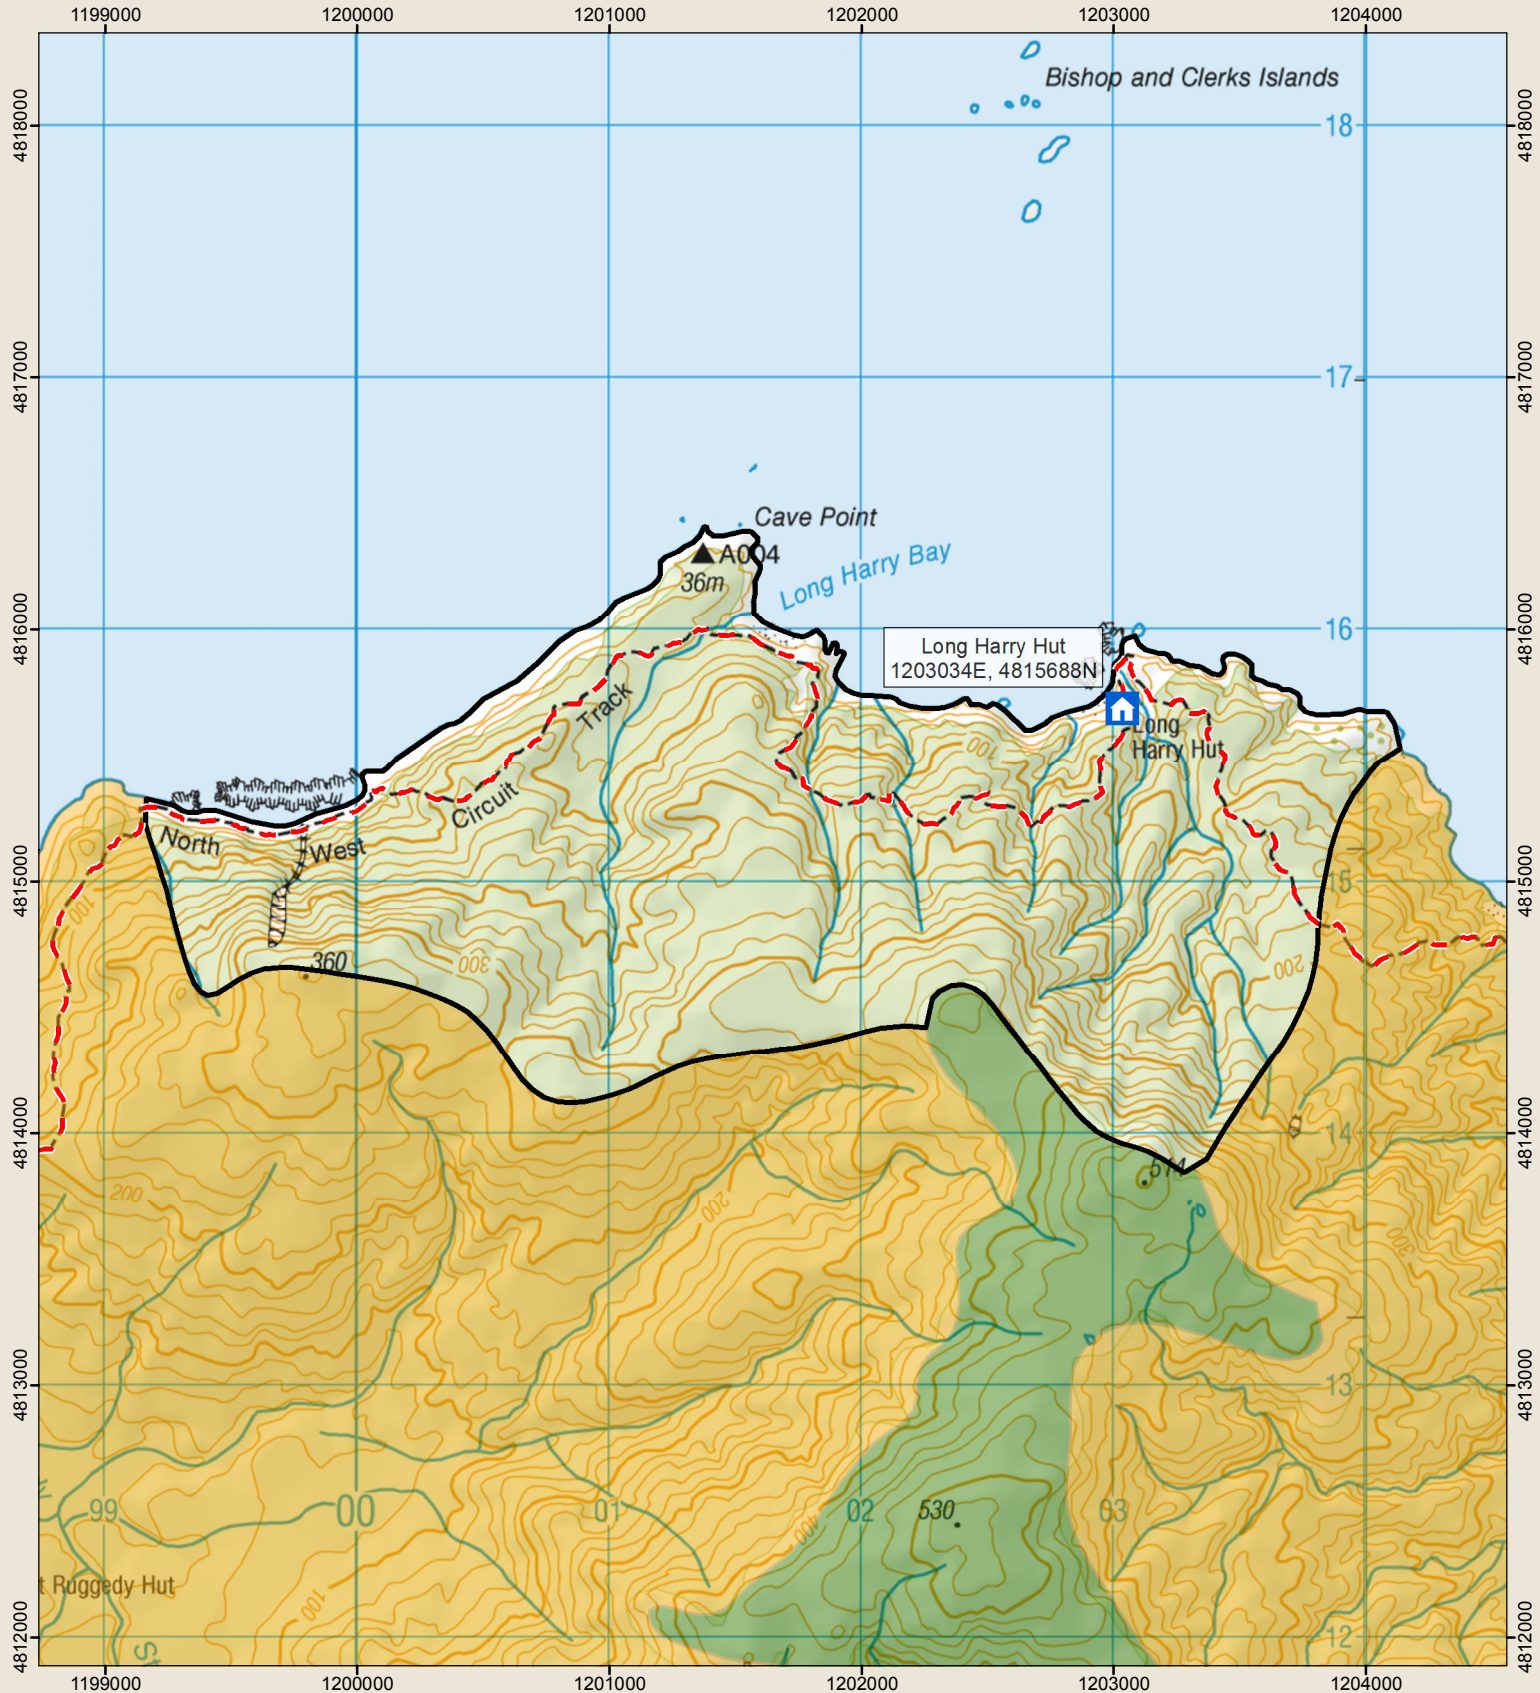

STEWART ISLAND/RAKIURA

9 - Long Harry Hunting Block

Check your permit and the DOC website for conditions that may apply to this area: www.doc.govt.nz/hunting

Department of Conservation
Te Papa Atawhai

- Boundary of this hunting block
- Open zone – permit available online
- DOC hut
- Track
- Local DOC Office permit required

* Information shown on this map is correct at time of publishing, but hunting blocks may be subject to temporary closure. Please check with the Rakiura National Park Visitor Centre for the most up to date information.

This map is a guide only and should not be used for navigational purposes. We recommend NZTopo50 series map(s)