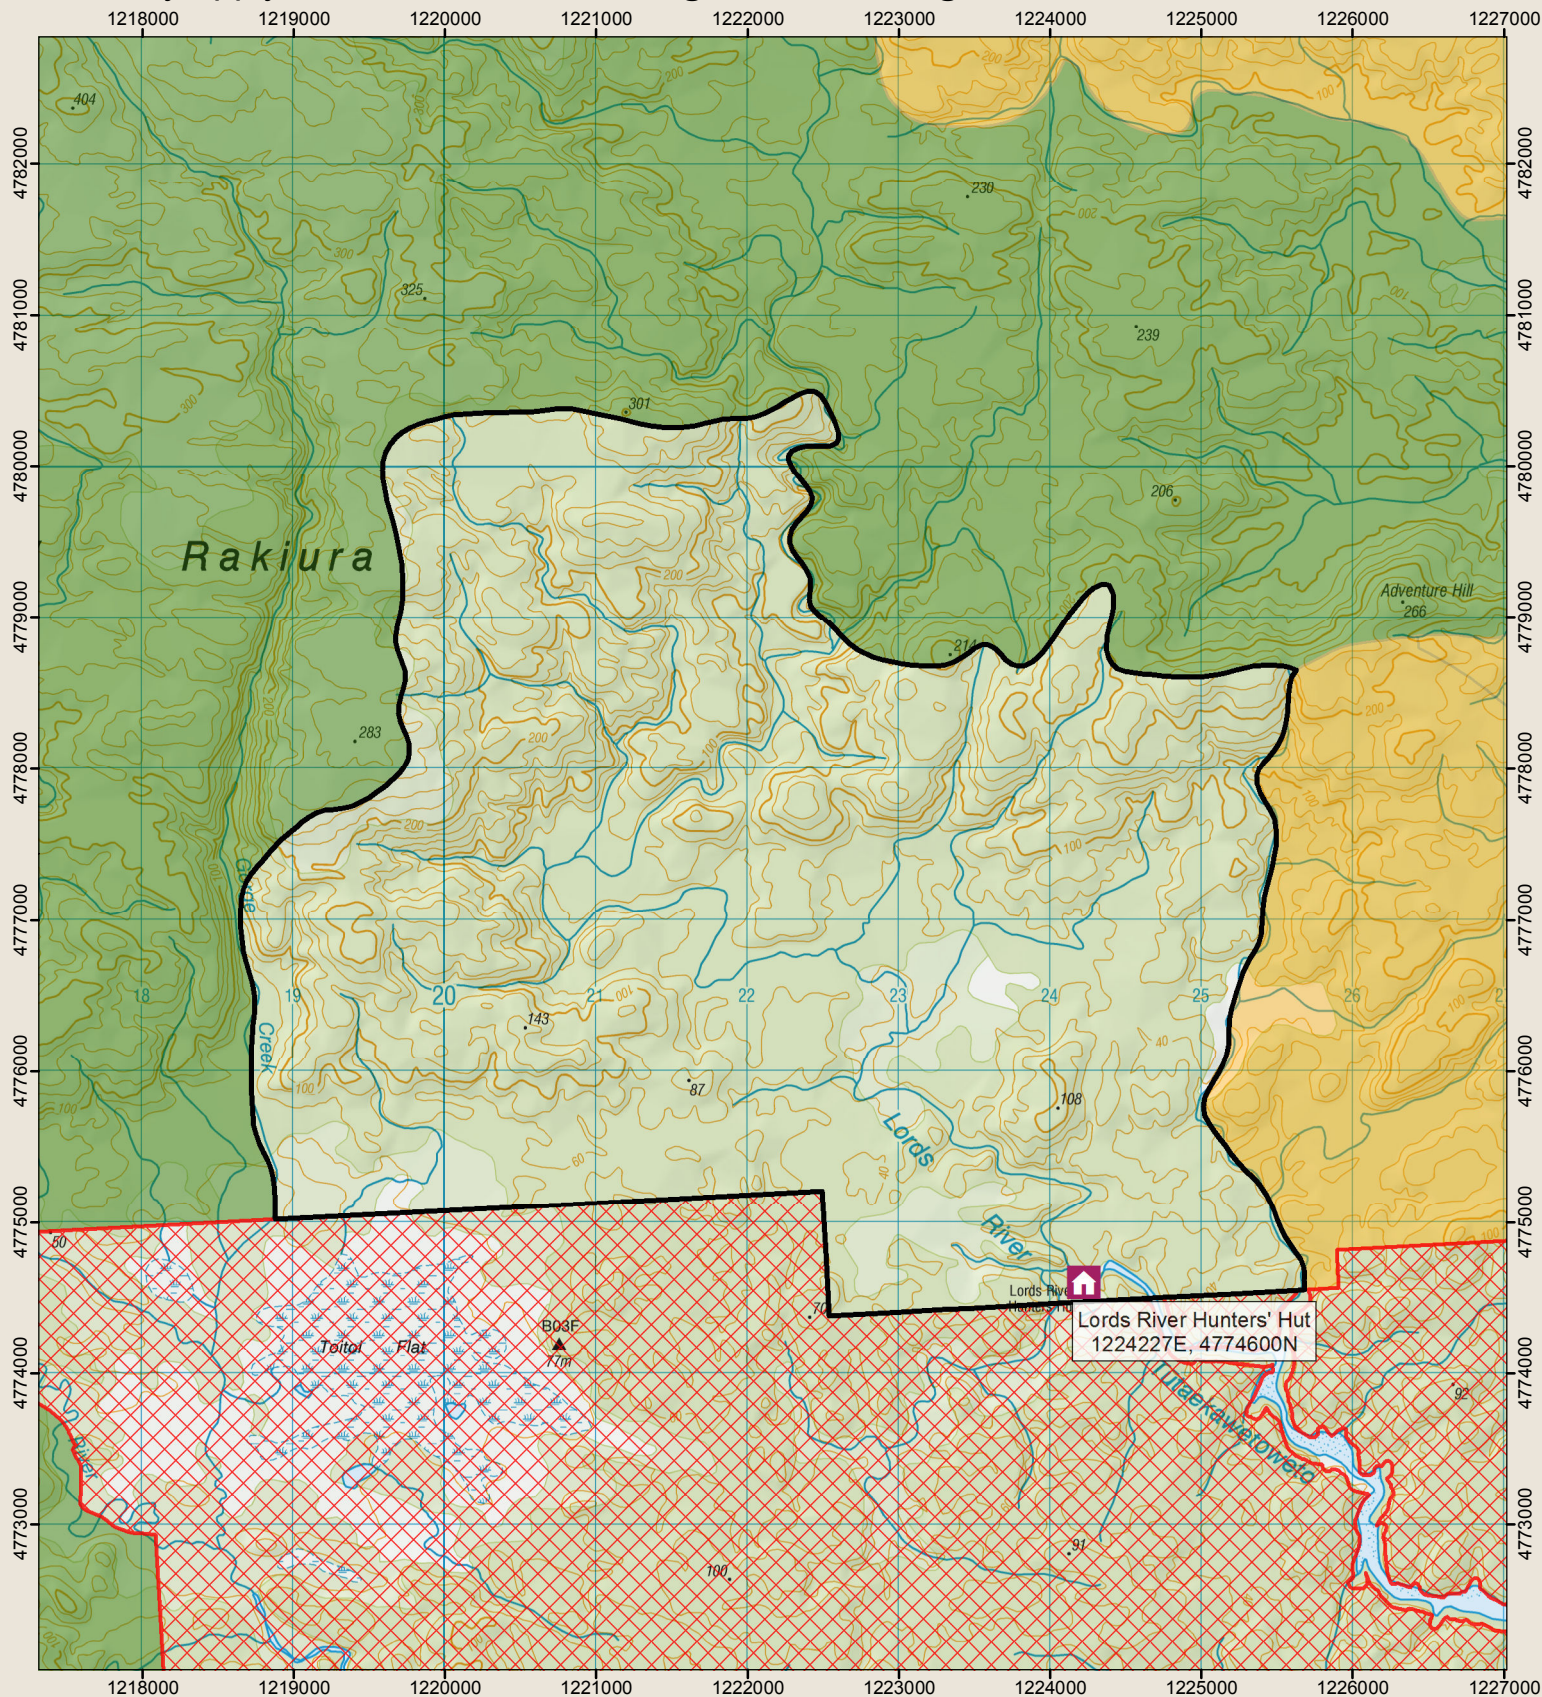

STEWART ISLAND/RAKIURA

21 - Upper Lords River Hunting Block

Check your permit and the DOC website for conditions that may apply to this area: www.doc.govt.nz/hunting

Department of Conservation
Te Papa Atawhai

- Boundary of this hunting block
- Open zone – permit available online
- Hunters hut - booking required
- Hunting is prohibited
- Local DOC Office permit required

* Information shown on this map is correct at time of publishing, but hunting blocks may be subject to temporary closure. Please check with the Rakiura National Park Visitor Centre for the most up to date information.

This map is a guide only and should not be used for navigational purposes. We recommend NZTopo50 series map(s)

New Zealand Government

June 2019

Crown copyright reserved