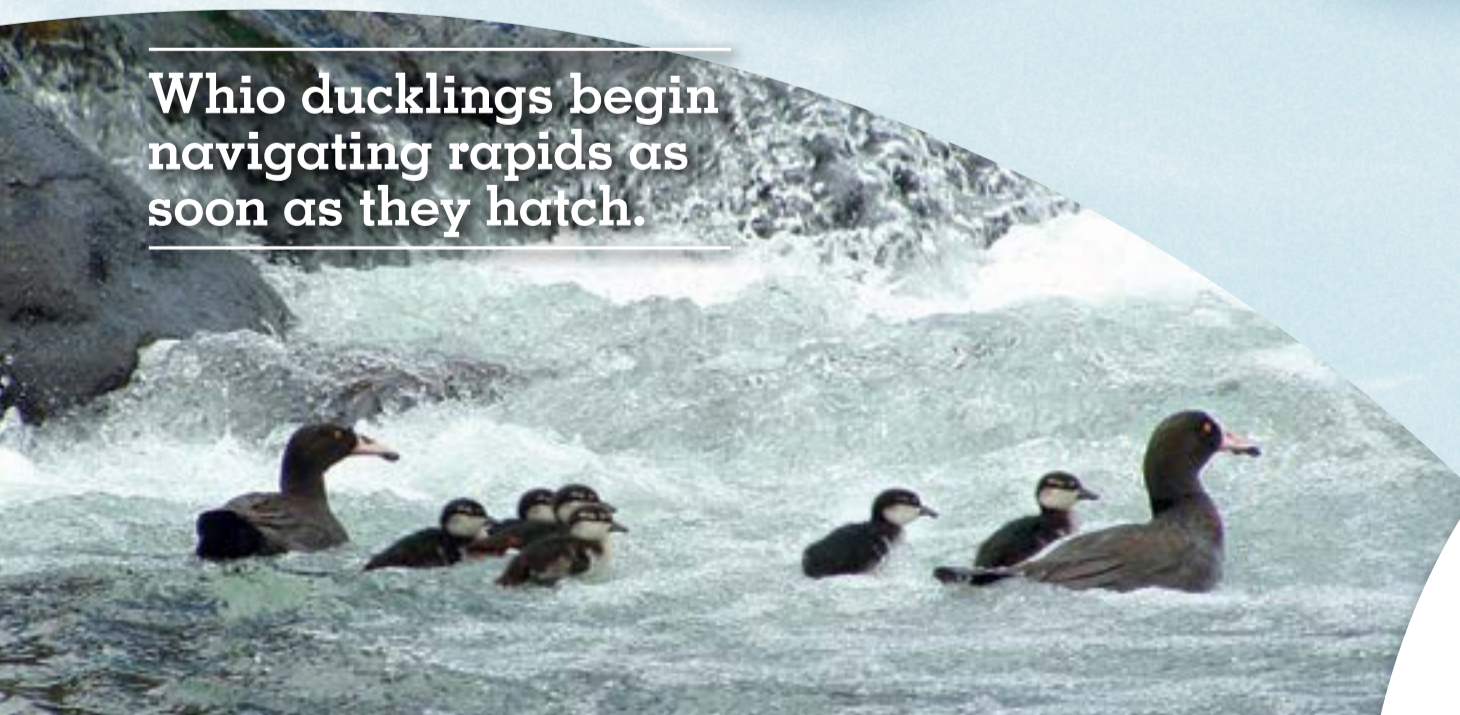

Whio ducklings begin navigating rapids as soon as they hatch.