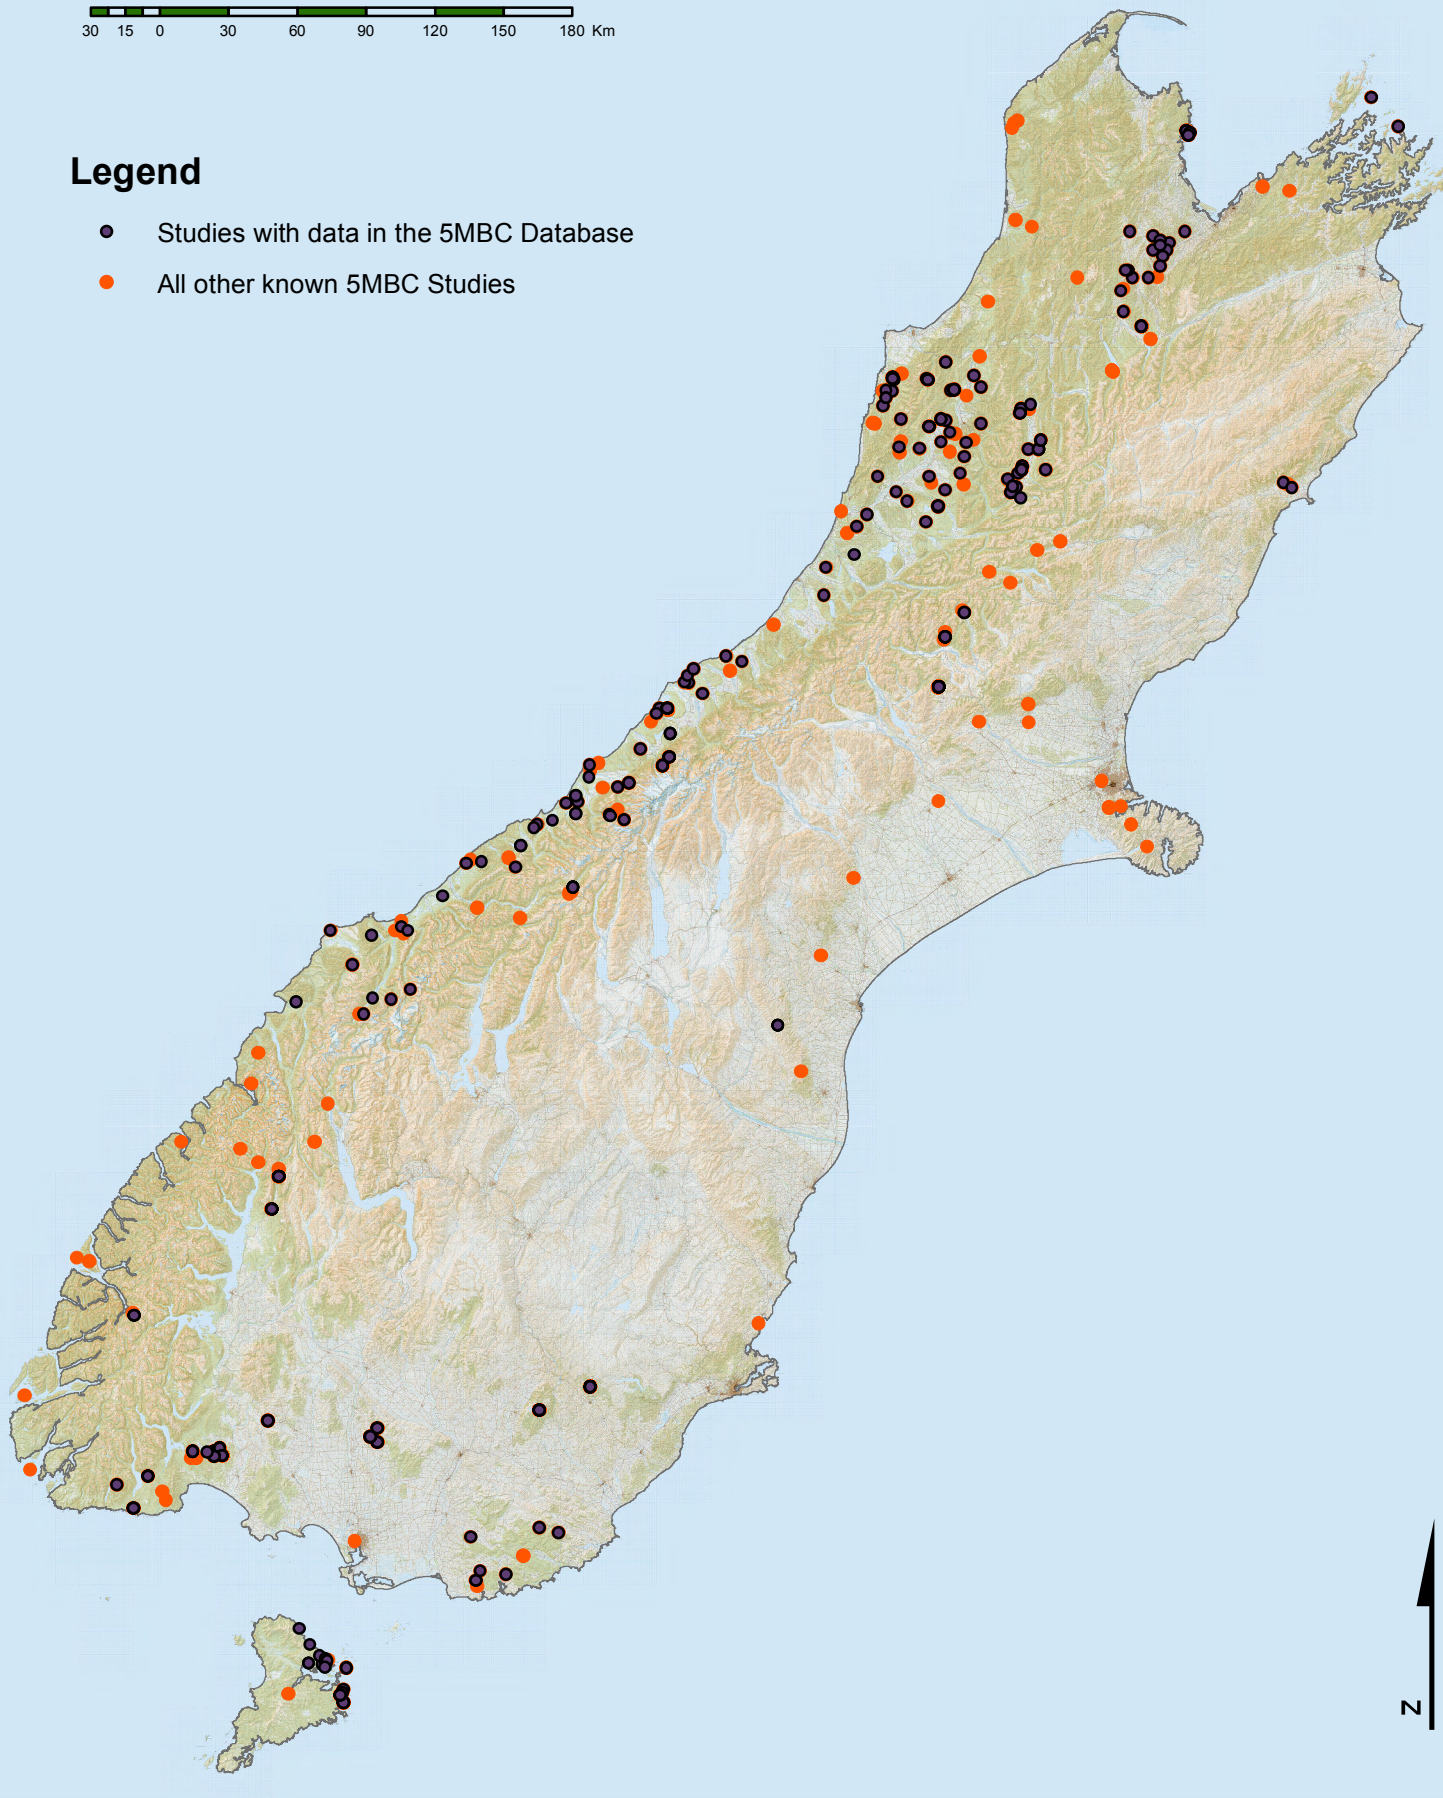

Legend

- Studies with data in the 5MBC Database
- All other known 5MBC Studies

South Island Five-Minute Bird Count Studies

Department of Conservation
Te Papa Atawhai