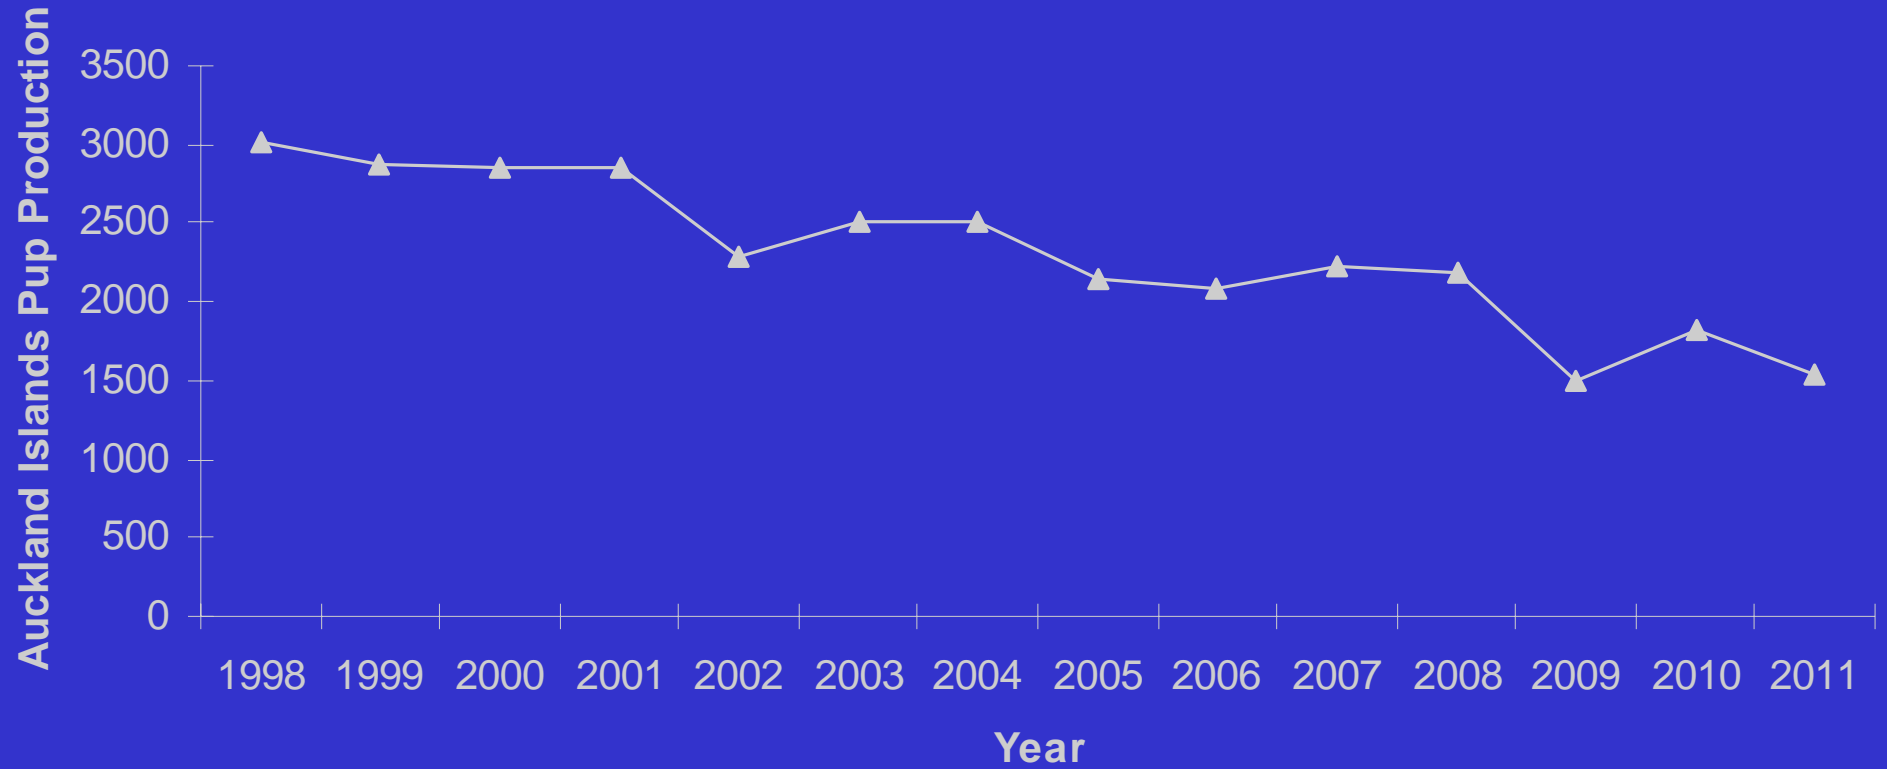

New Zealand sea lion research Summer 2010/2011

This talk is from
preliminary data

NZ sea lion research objectives

Auckland Islands

- Measure Auckland Islands pup production
- Tag pups produced during 2010/11
- Data to estimate survival and reproduction of previously marked female NZ sea lions
- Maintain and update the NZ sea lion database

Pup production 2010/11 - Results

- Sandy Bay = 378
 - 359+/-7 live pups
 - 19 dead pups
- Dundas = 1081
 - 944 +/- 40 live pups
 - 137 dead pups
- South East Point = 4
 - 2 unknown pups
 - 2 dead pups
- Figure of 8 = 79
 - 71 live pups
 - 8 dead pups

Total for Auckland Islands =

1542 +/- 41 10/11

1814 +/- 39 09/10

1501 +/- 18 08/09

2175 +/- 46 07/08

AUCKLAND ISLANDS PUP PRODUCTION 1997-2011

Pup tagging

- 391 pups were double tagged for population studies. All Enderby Is pups (360) were also PIT tagged.
- Enderby, Dundas, Fig. of 8, Adams, Campbell, Main Auckland Island, Ross and Carnley Harbours searched or reports obtained.