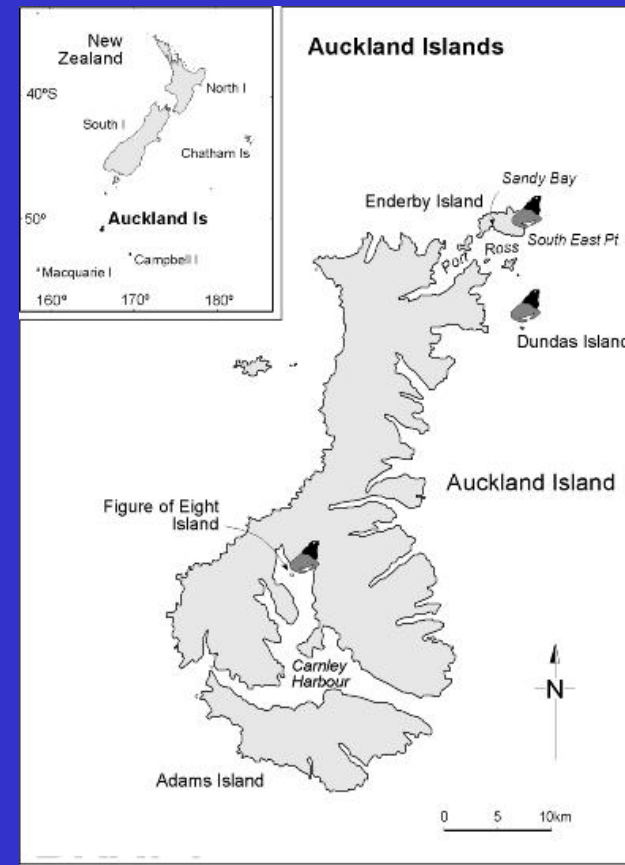

New Zealand sea lion research Summer 2010/2011

This talk is from
preliminary data

NZ sea lion research objectives

Auckland Islands

- Measure Auckland Islands pup production
- Tag pups produced during 2010/11
- Data to estimate survival and reproduction of previously marked female NZ sea lions
- Maintain and update the NZ sea lion database

Pup production - methods and date of estimate

- Sandy Bay (Enderby Island) - Mark/Recapture estimate (16/1/11)
- Dundas Island - Mark/Recapture estimate (6/2/11)
- S.E. Point (Enderby Island) - Direct count - daily counts
- Figure of 8 Island - Single direct count - (10/1/11)

Pup production 2010/11 - Results

- Sandy Bay = 378
 - 359+/-7 live pups
 - 19 dead pups
- Dundas = 1081
 - 944 +/- 40 live pups
 - 137 dead pups
- South East Point = 4
 - 2 unknown pups
 - 2 dead pups
- Figure of 8 = 79
 - 71 live pups
 - 8 dead pups

Total for Auckland Islands =

1542 +/- 41 10/11

1814 +/- 39 09/10

1501 +/- 18 08/09

2175 +/- 46 07/08

AUCKLAND ISLANDS PUP PRODUCTION 1997-2011

Pup tagging

- 391 pups were double tagged for population studies. All Enderby Is pups (360) were also PIT tagged.
- Enderby, Dundas, Fig. of 8, Adams, Campbell, Main Auckland Island, Ross and Carnley Harbours searched or reports obtained.