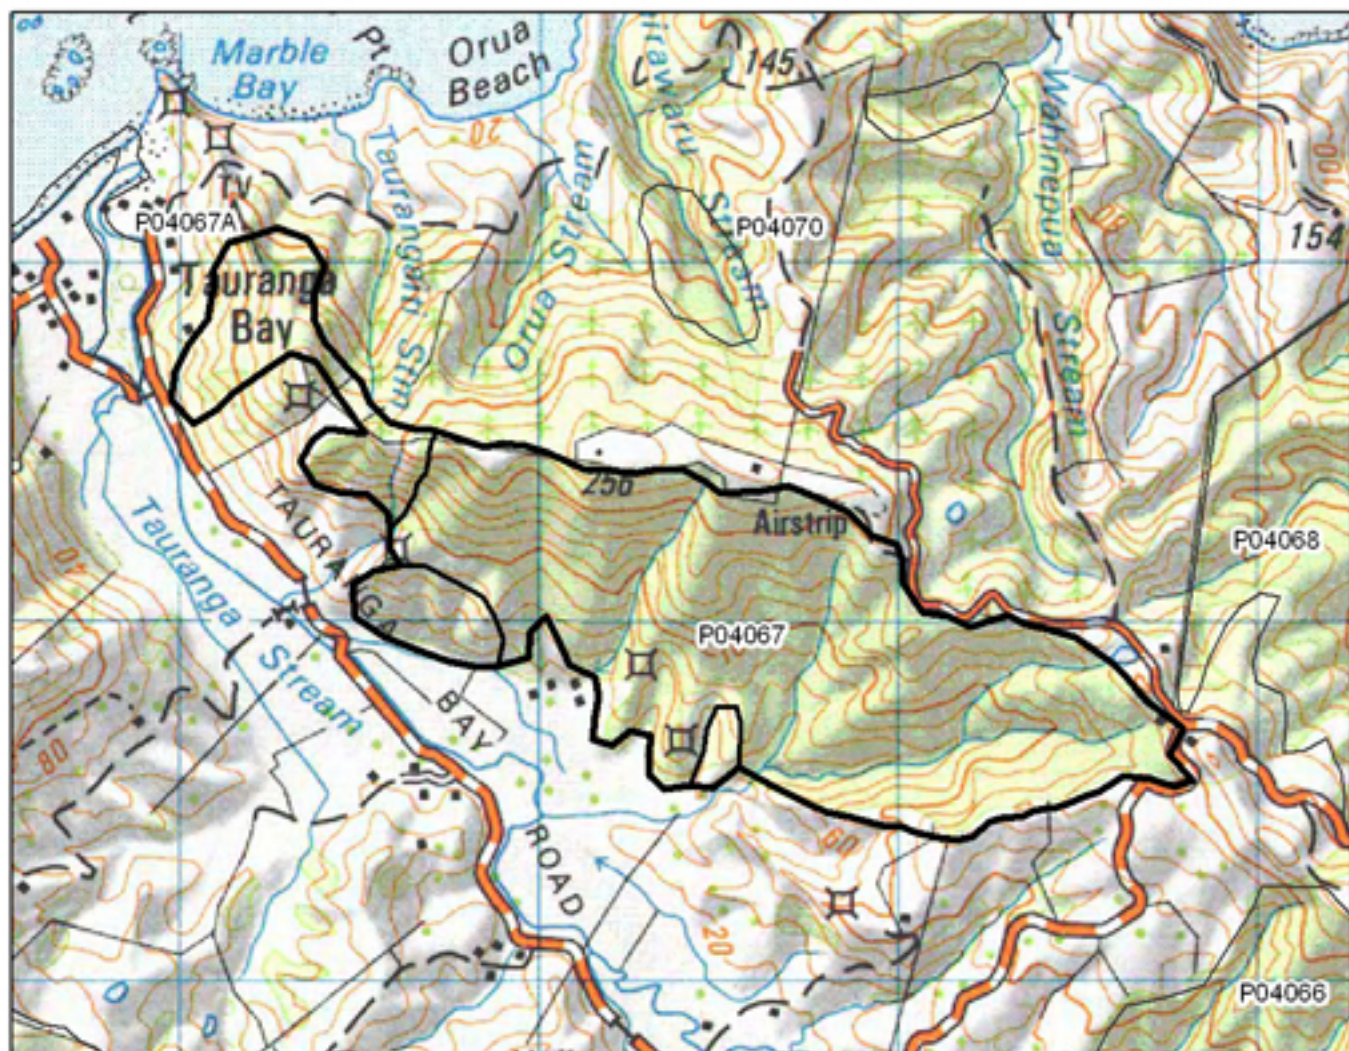

P04066 Teheoriri

- S= Shrubland
- F= Forest
- W= Wetland
- E= Estuarine

P04067 Tauranga Valley

0 375 750 1,500 Metres

S= Shrubland
 F= Forest
 W= Wetland
 E= Estuarine

P04067A Tauranga Bay Estuary

- S= Shrubland
- F= Forest
- W= Wetland
- E= Estuarine

P04085 Te Whau

0 385 770 1,540 Metres

S= Shrubland
 F= Forest
 W= Wetland
 E= Estuarine