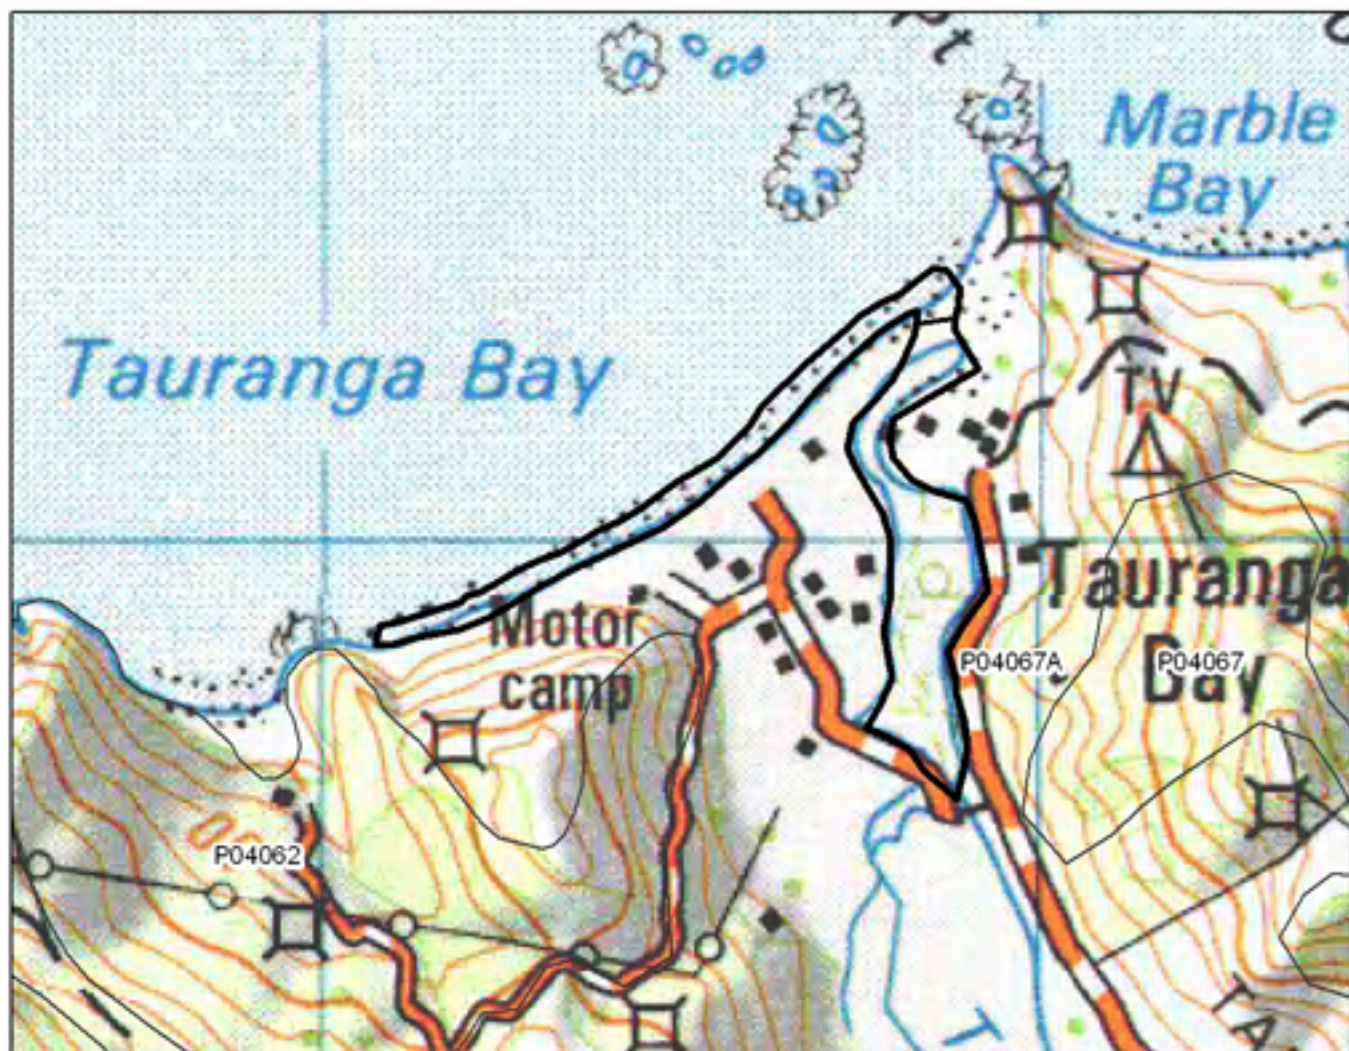

P04066 Teheoriri

- S= Shrubland
- F= Forest
- W= Wetland
- E= Estuarine

P04067 Tauranga Valley

0 375 750 1,500 Metres

S= Shrubland
 F= Forest
 W= Wetland
 E= Estuarine

P04067A Tauranga Bay Estuary

- S= Shrubland
- F= Forest
- W= Wetland
- E= Estuarine

P04085 Te Whau

0 385 770 1,540 Metres

S= Shrubland
 F= Forest
 W= Wetland
 E= Estuarine