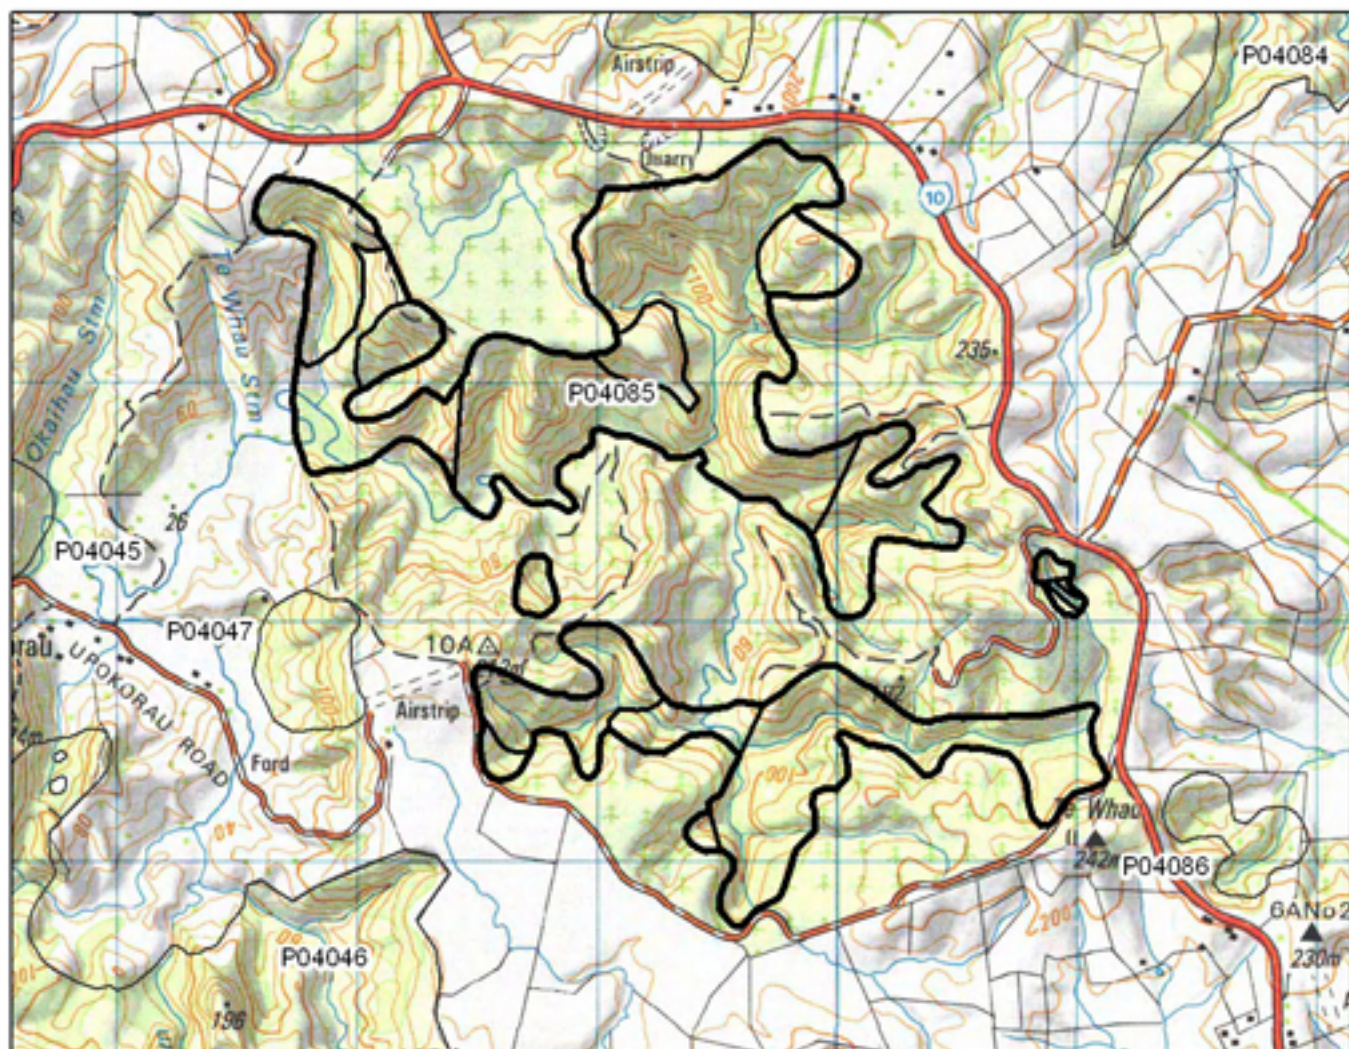

P04066 Teheoriri

- S= Shrubland
- F= Forest
- W= Wetland
- E= Estuarine

P04067 Tauranga Valley

0 375 750 1,500 Metres

S= Shrubland
 F= Forest
 W= Wetland
 E= Estuarine

P04067A Tauranga Bay Estuary

- S= Shrubland
- F= Forest
- W= Wetland
- E= Estuarine

P04085 Te Whau

0 385 770 1,540 Metres

S= Shrubland
 F= Forest
 W= Wetland
 E= Estuarine