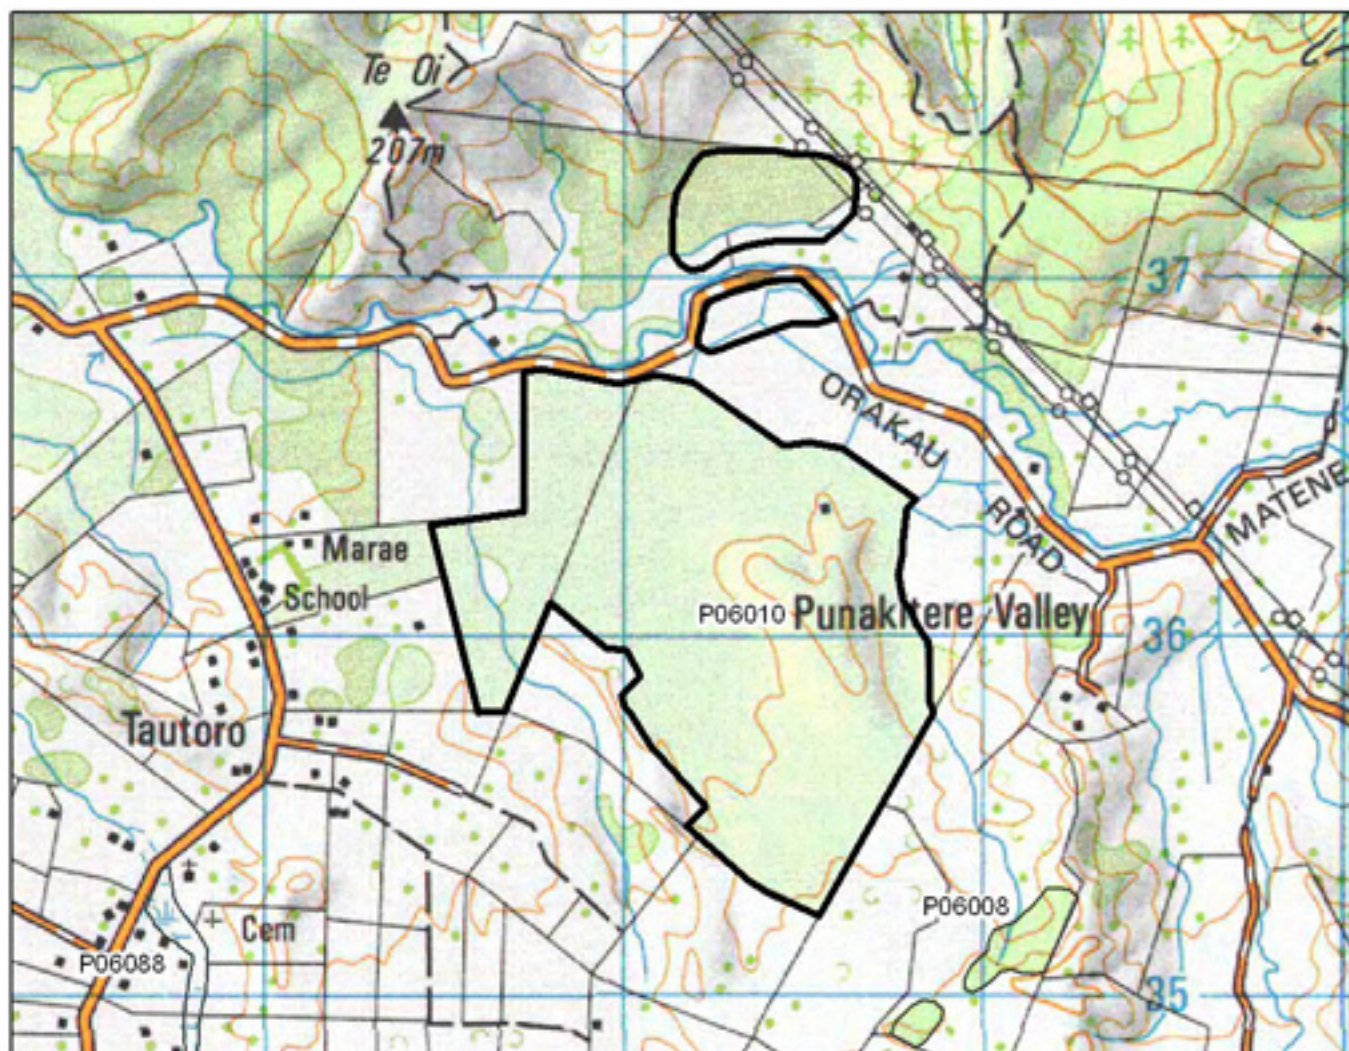

P06007 Tauanui Volcanic Lake and Environs

- S= Shrubland
- F= Forest
- W= Wetland
- E= Estuarine

P06008 Tauanui Volcanic Broadleaf Remnant

0 125 250 500 Metres

S= Shrubland
 F= Forest
 W= Wetland
 E= Estuarine