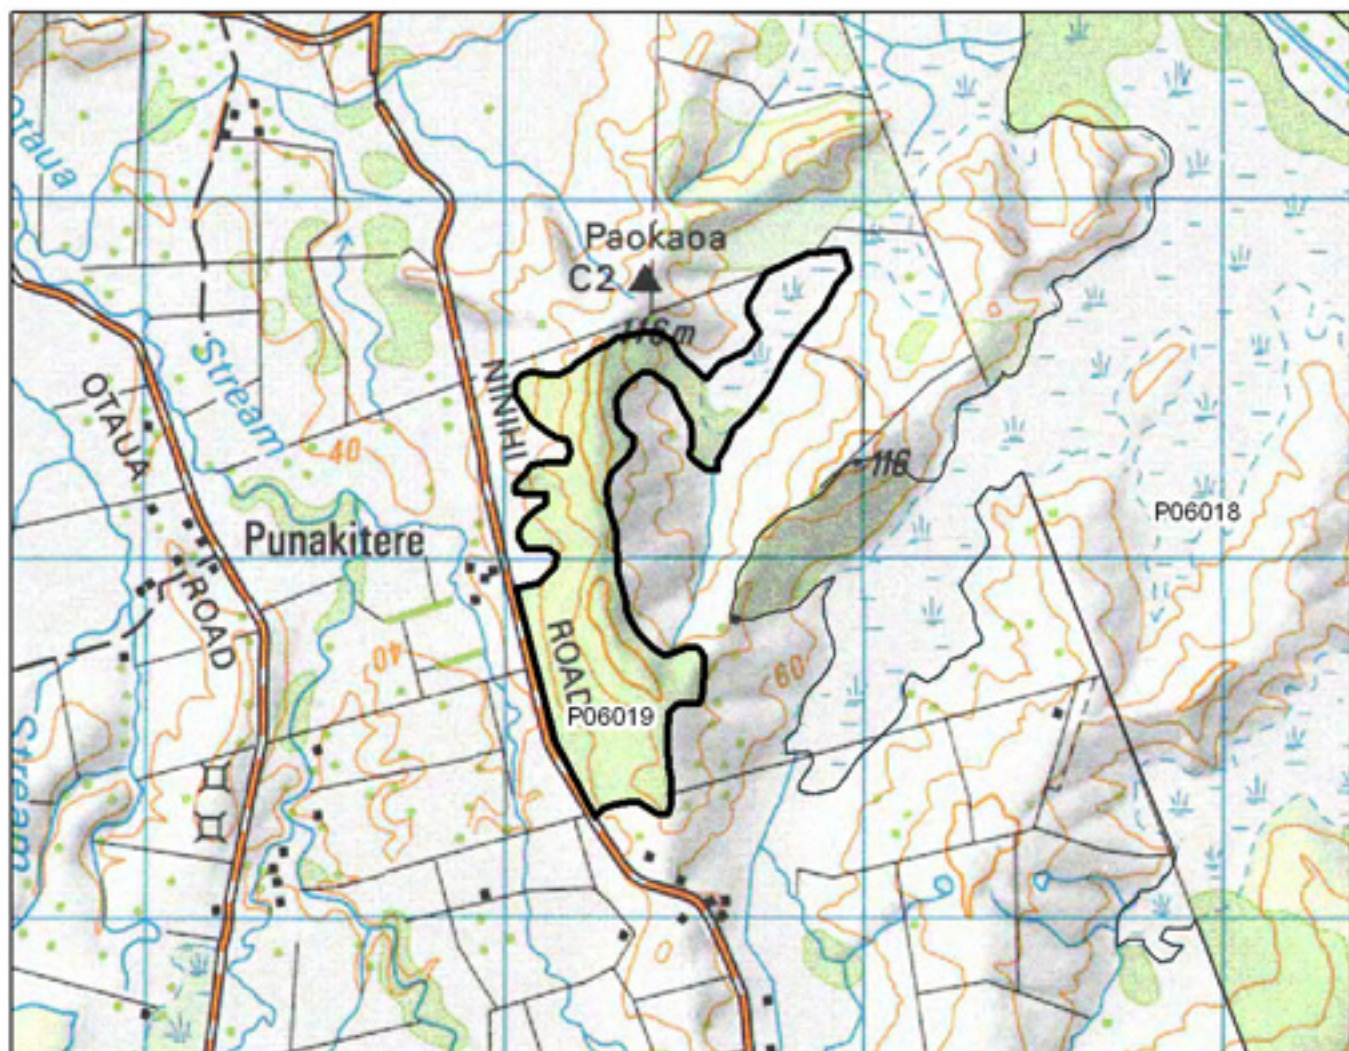

P06007 Tauanui Volcanic Lake and Environs

- S= Shrubland
- F= Forest
- W= Wetland
- E= Estuarine

P06008 Tauanui Volcanic Broadleaf Remnant

0 125 250 500 Metres

S= Shrubland
 F= Forest
 W= Wetland
 E= Estuarine

P06010 Punakitere Valley Swamp Forest

0 187.5 375 750 Metres

S= Shrubland
 F= Forest
 W= Wetland
 E= Estuarine

P06019 PunakitereNinihi Road Bush

- S= Shrubland
- F= Forest
- W= Wetland
- E= Estuarine