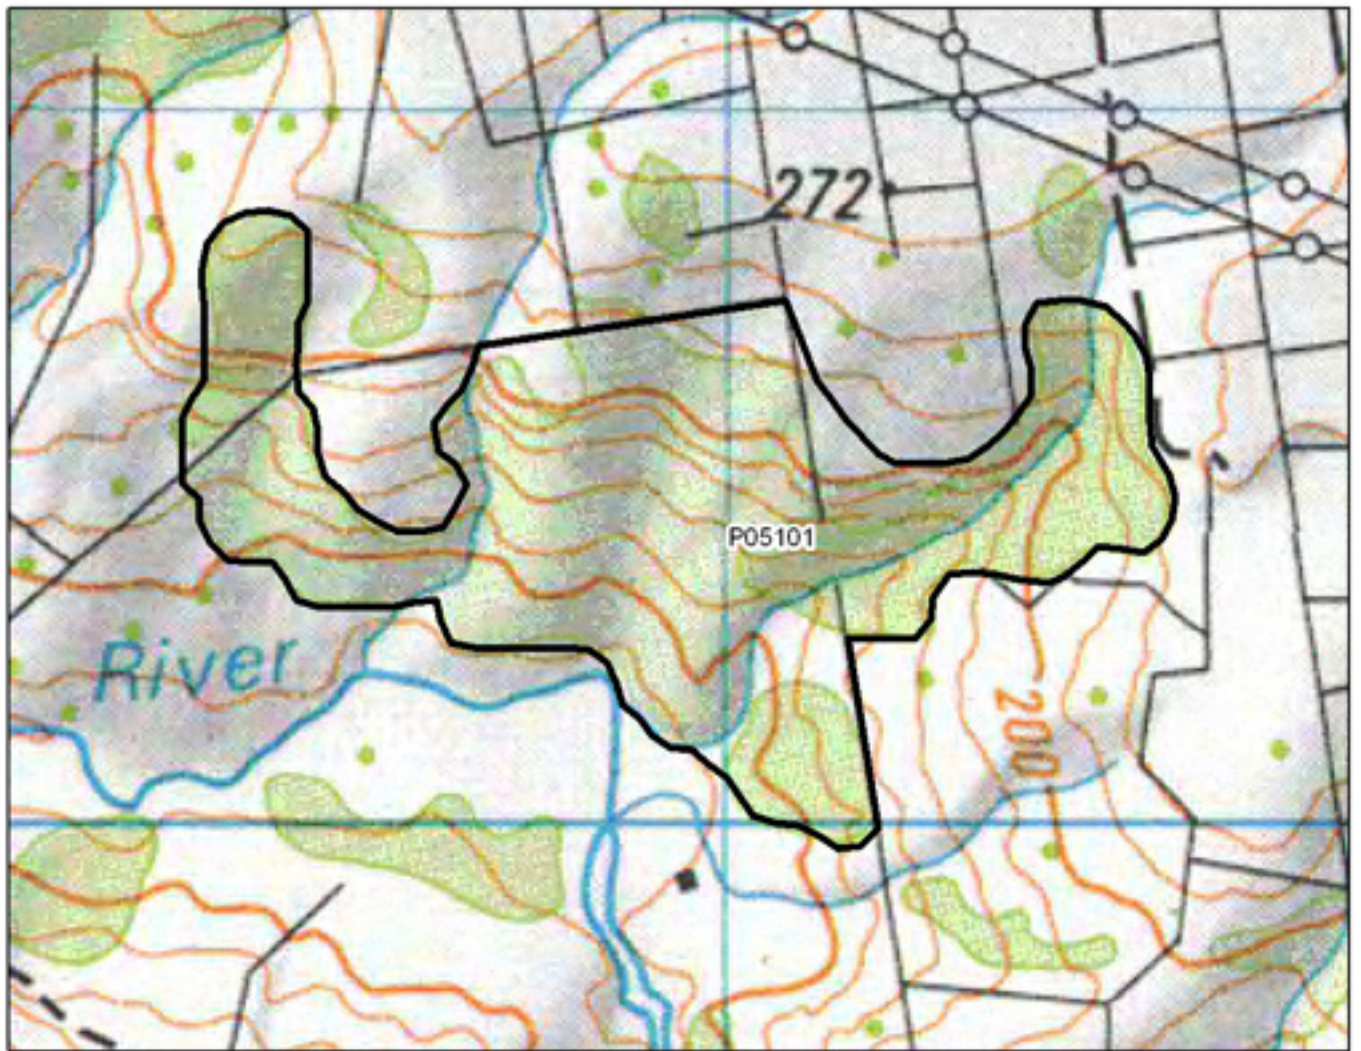

P05073 Hui te Werawera Stream Bush

0 500 1,000 2,000 Metres

S= Shrubland
 F= Forest
 W= Wetland
 E= Estuarine

P05074 D Cooks Bush

- S= Shrubland
- F= Forest
- W= Wetland
- E= Estuarine

P05075 Atkins Ohaio Bush

- S= Shrubland
- F= Forest
- W= Wetland
- E= Estuarine

P05076 Okakako Road Remnant

- S= Shrubland
- F= Forest
- W= Wetland
- E= Estuarine

P05101 Utaura River Bush

- S= Shrubland
- F= Forest
- W= Wetland
- E= Estuarine

P06007 Tauanui Volcanic Lake and Environs

- S= Shrubland
- F= Forest
- W= Wetland
- E= Estuarine

P06008 Tauanui Volcanic Broadleaf Remnant

0 125 250 500 Metres

S= Shrubland
 F= Forest
 W= Wetland
 E= Estuarine