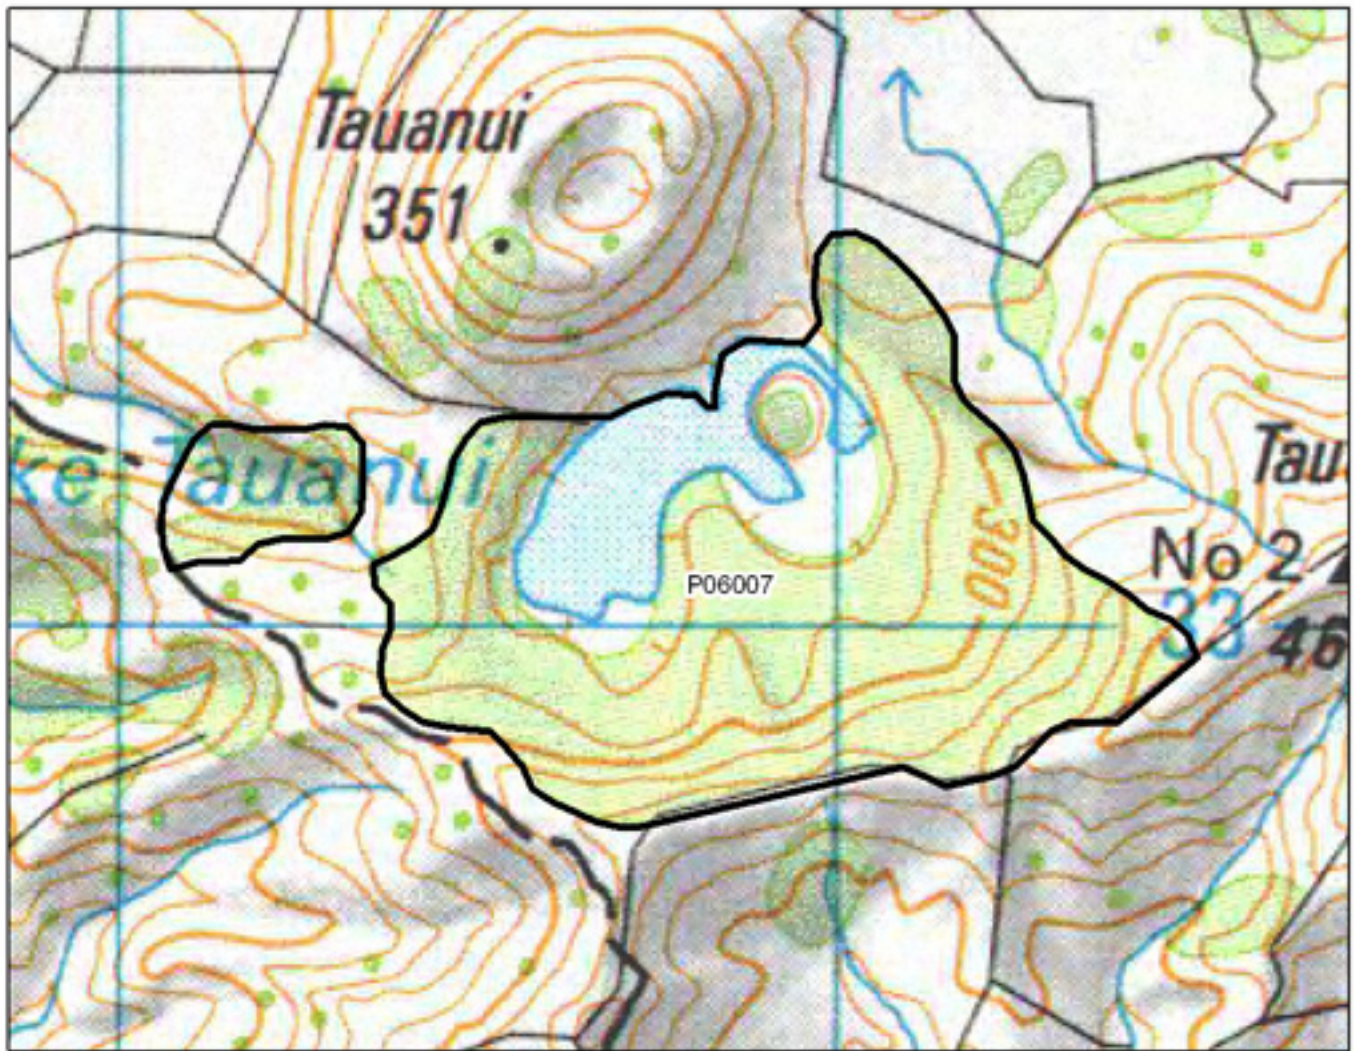

P05073 Hui te Werawera Stream Bush

0 500 1,000 2,000 Metres

S= Shrubland
 F= Forest
 W= Wetland
 E= Estuarine

P05074 D Cooks Bush

- S= Shrubland
- F= Forest
- W= Wetland
- E= Estuarine

P05075 Atkins Ohaio Bush

- S= Shrubland
- F= Forest
- W= Wetland
- E= Estuarine

P05076 Okakako Road Remnant

- S= Shrubland
- F= Forest
- W= Wetland
- E= Estuarine

P05101 Utaura River Bush

- S= Shrubland
- F= Forest
- W= Wetland
- E= Estuarine