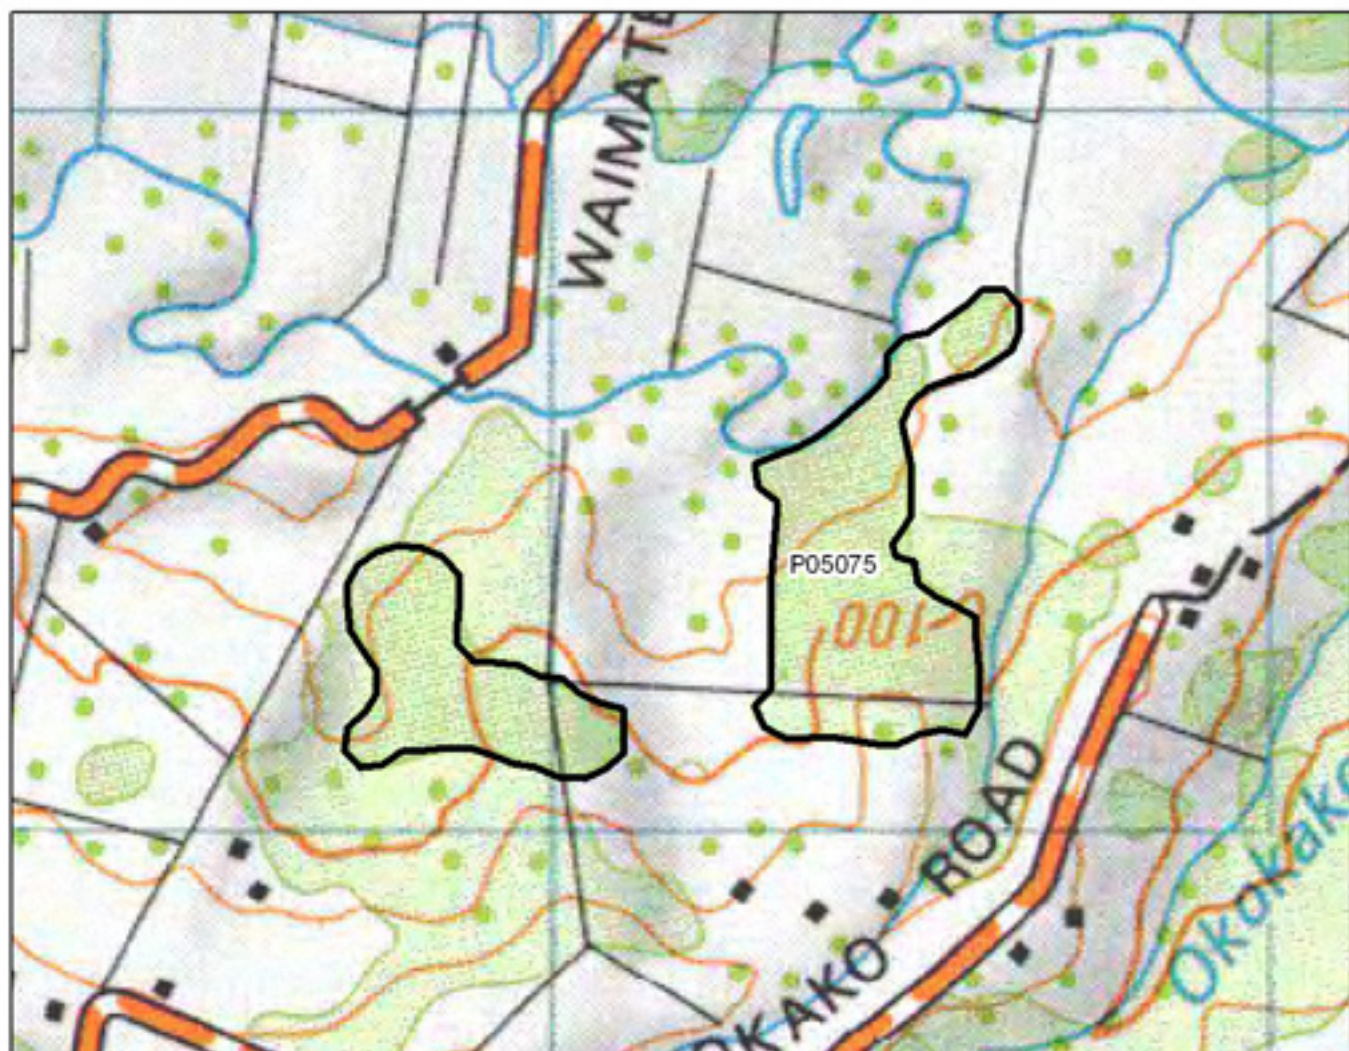

P05073 Hui te Werawera Stream Bush

0 500 1,000 2,000 Metres

S= Shrubland
 F= Forest
 W= Wetland
 E= Estuarine

P05074 D Cooks Bush

- S= Shrubland
- F= Forest
- W= Wetland
- E= Estuarine

P05075 Atkins Ohaio Bush

- S= Shrubland
- F= Forest
- W= Wetland
- E= Estuarine

P05076 Okakako Road Remnant

- S= Shrubland
- F= Forest
- W= Wetland
- E= Estuarine

P05101 Utaura River Bush

- S= Shrubland
- F= Forest
- W= Wetland
- E= Estuarine