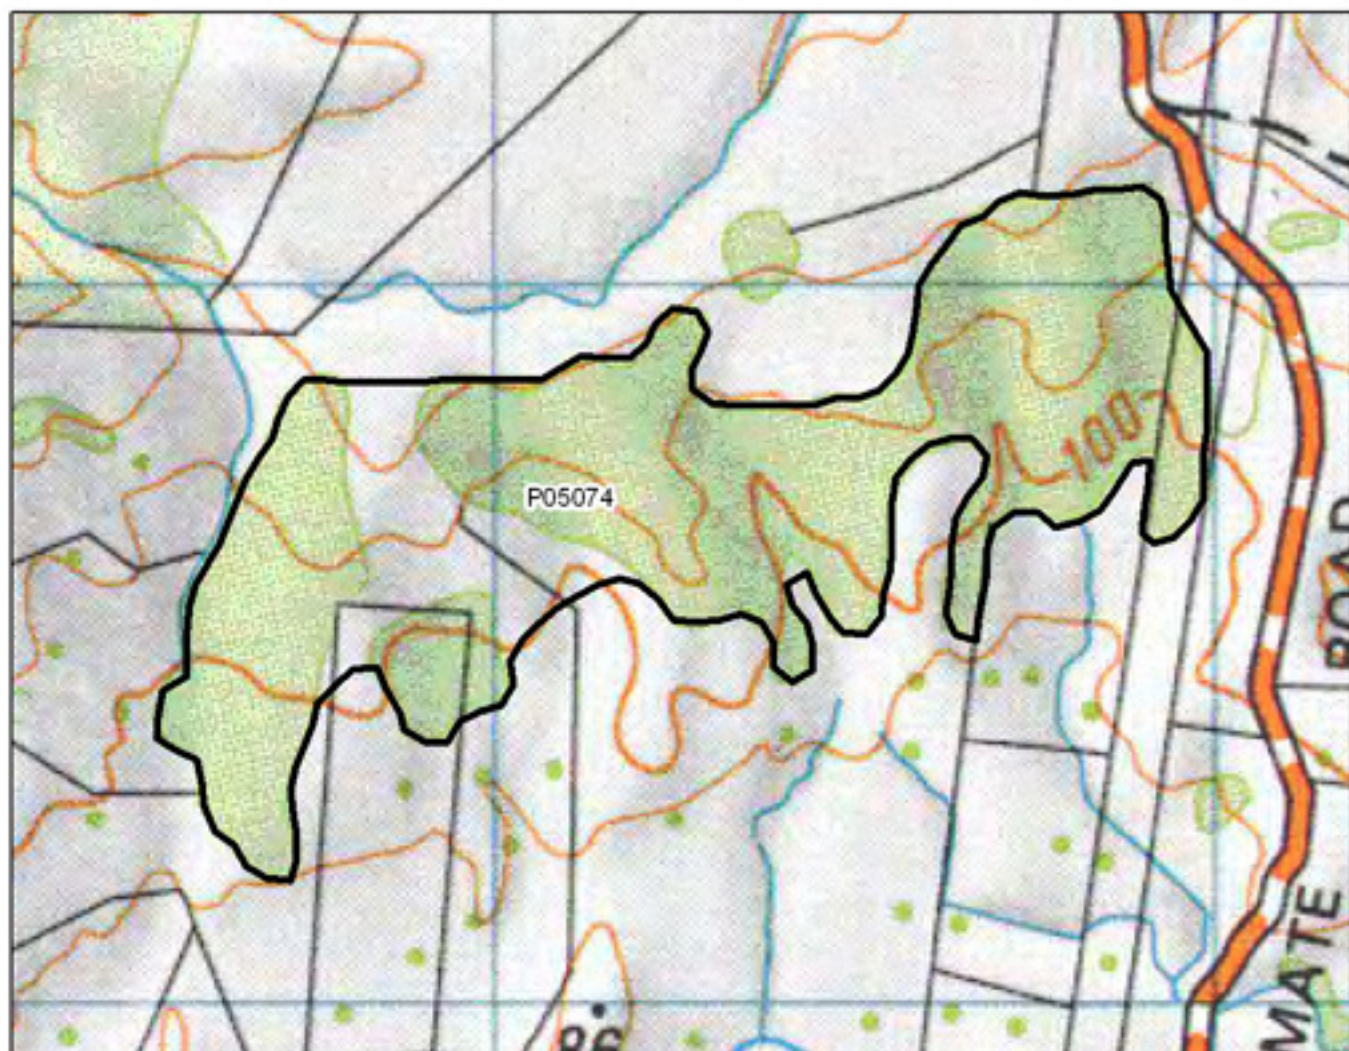

P05073 Hui te Werawera Stream Bush

0 500 1,000 2,000 Metres

S= Shrubland
 F= Forest
 W= Wetland
 E= Estuarine

P05074 D Cooks Bush

- S= Shrubland
- F= Forest
- W= Wetland
- E= Estuarine

P05075 Atkins Ohaio Bush

- S= Shrubland
- F= Forest
- W= Wetland
- E= Estuarine

P05076 Okakako Road Remnant

- S= Shrubland
- F= Forest
- W= Wetland
- E= Estuarine

P05101 Utaura River Bush

- S= Shrubland
- F= Forest
- W= Wetland
- E= Estuarine

P06007 Tauanui Volcanic Lake and Environs

- S= Shrubland
- F= Forest
- W= Wetland
- E= Estuarine

P06008 Tauanui Volcanic Broadleaf Remnant

0 125 250 500 Metres

S= Shrubland
 F= Forest
 W= Wetland
 E= Estuarine

P06010 Punakitere Valley Swamp Forest

0 187.5 375 750 Metres

S= Shrubland
 F= Forest
 W= Wetland
 E= Estuarine

P06019 PunakitereNinihi Road Bush

- S= Shrubland
- F= Forest
- W= Wetland
- E= Estuarine