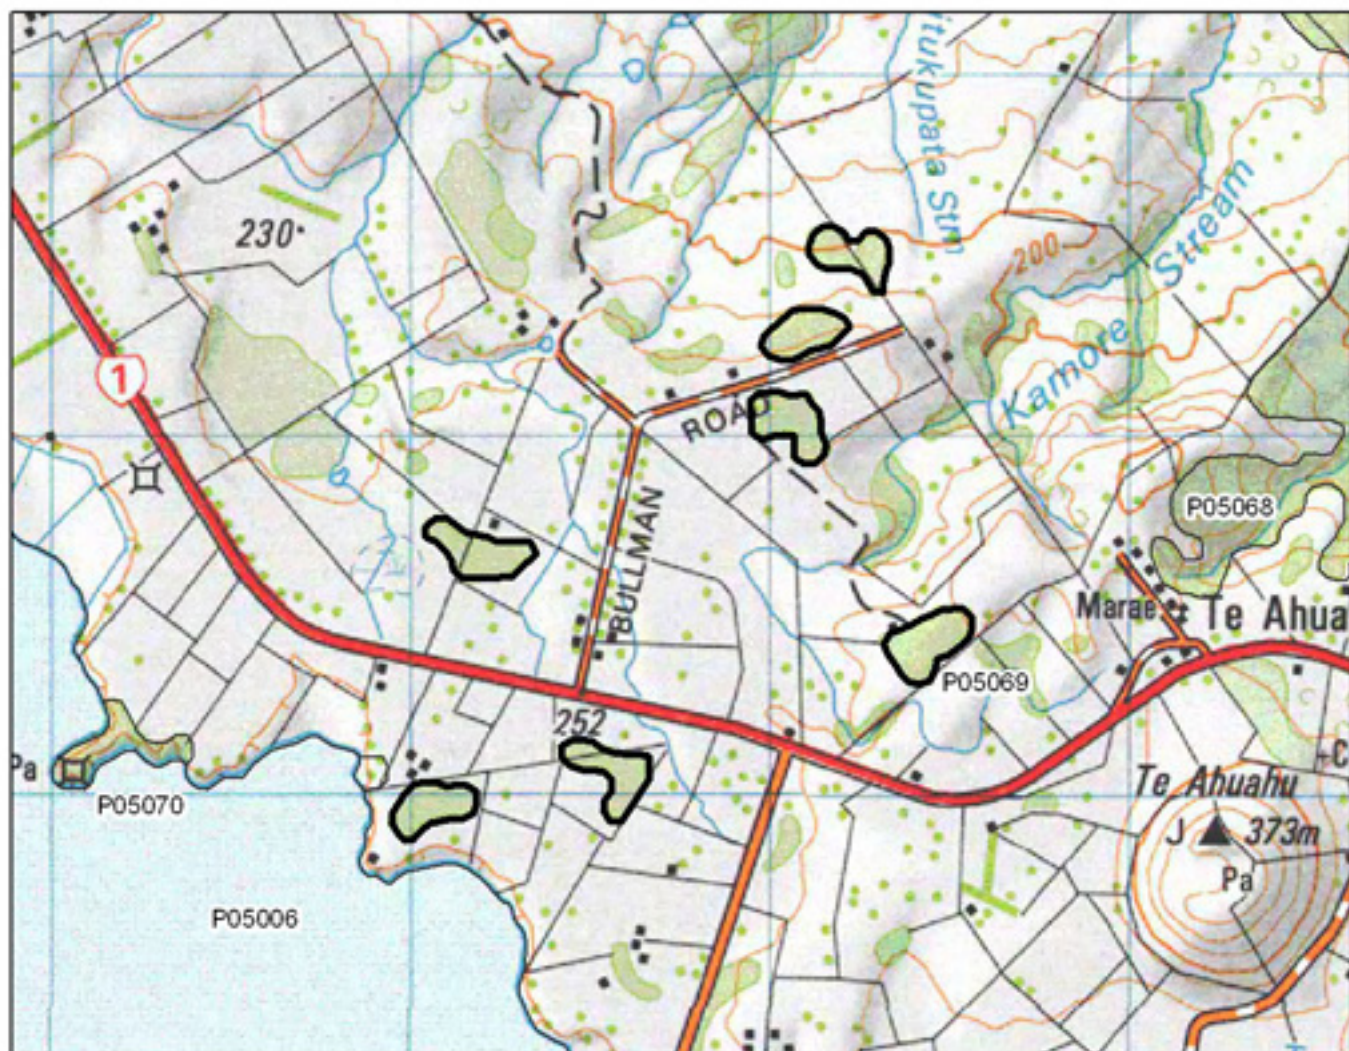

- S= Shrubland
- F= Forest
- W= Wetland
- E= Estuarine

**P05066 Waikaramu Road Bush**

- S= Shrubland
- F= Forest
- W= Wetland
- E= Estuarine

### P05067 Waimate Broadleaf Remnants

- S= Shrubland
- F= Forest
- W= Wetland
- E= Estuarine

## P05068 Waikuku Road Bush

S= Shrubland  
 F= Forest  
 W= Wetland  
 E= Estuarine

- S= Shrubland
- F= Forest
- W= Wetland
- E= Estuarine