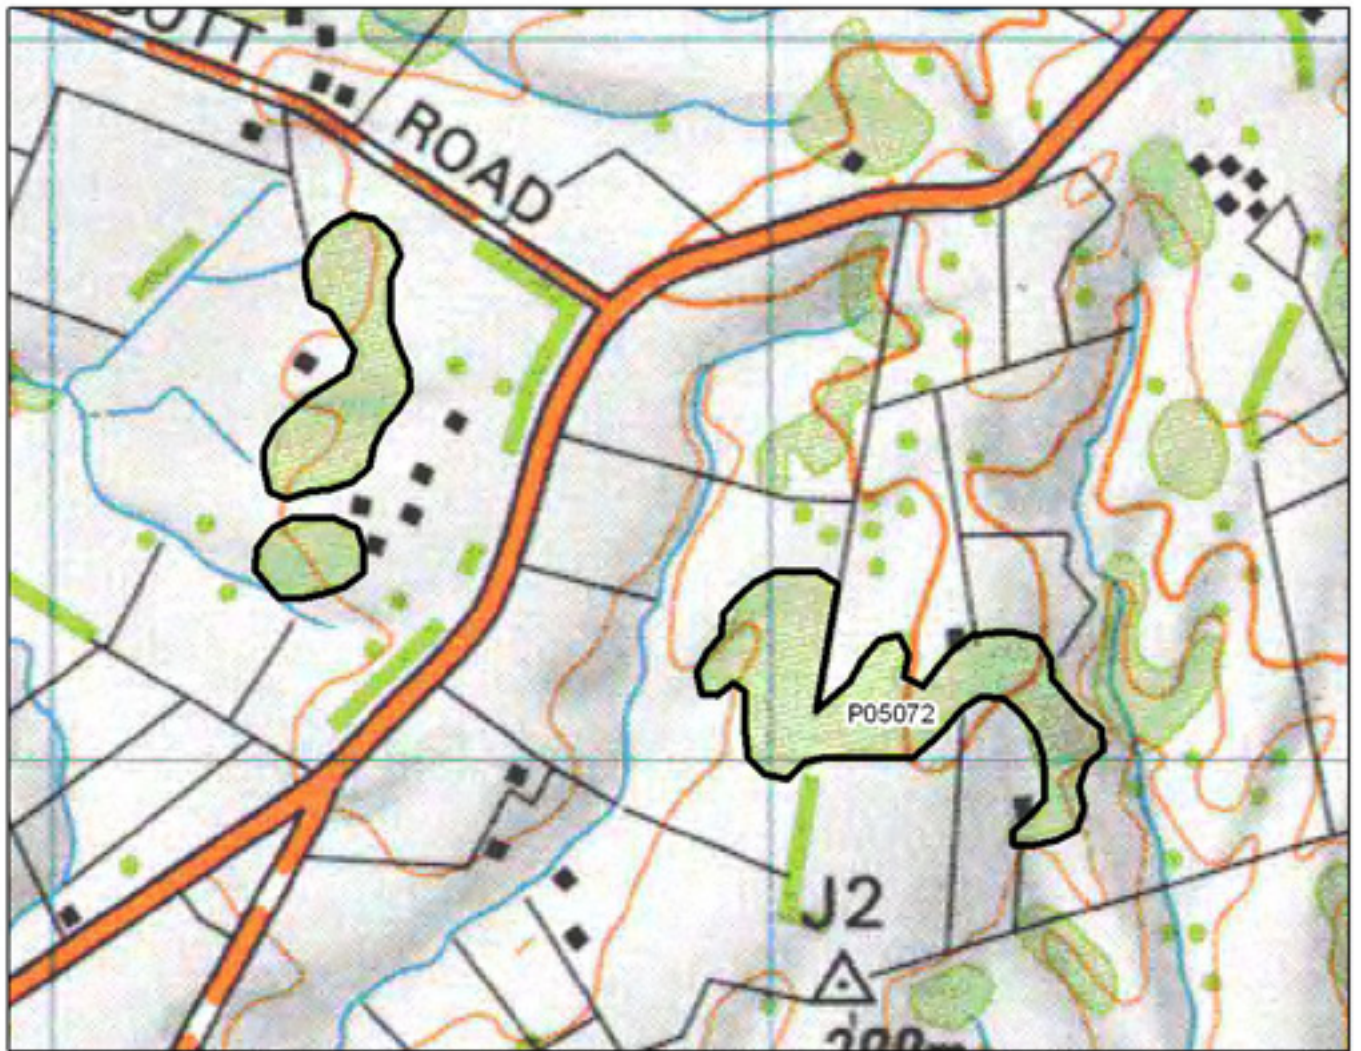

### P05070 Lake Omapere Swamp Forest Remnant

- S= Shrubland
- F= Forest
- W= Wetland
- E= Estuarine

**P05071 Wehirua Road Bush**

- S= Shrubland
- F= Forest
- W= Wetland
- E= Estuarine

**P05072 Scotts Road Remnants**

- S= Shrubland
- F= Forest
- W= Wetland
- E= Estuarine