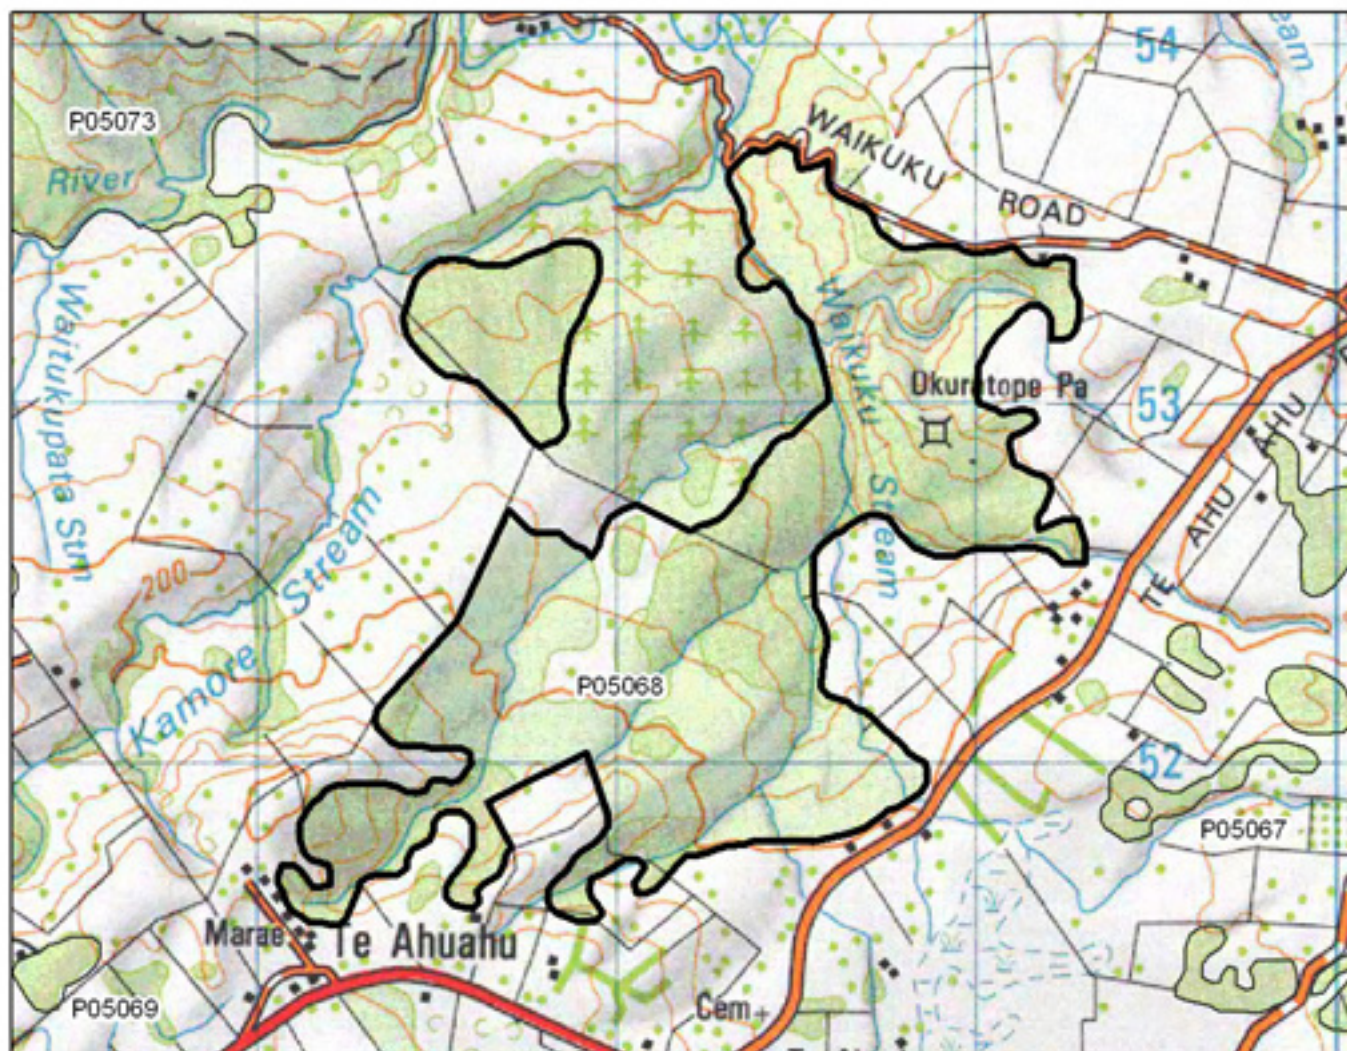

**P05050 Kahutoto Stream Remnant**

- S= Shrubland
- F= Forest
- W= Wetland
- E= Estuarine

**P05064 Puketotara Patukauwae Te Keene Stream Swamp**

- S= Shrubland
- F= Forest
- W= Wetland
- E= Estuarine

**P05065 Ngaungau Pa Bush**

- S= Shrubland
- F= Forest
- W= Wetland
- E= Estuarine

**P05066 Waikaramu Road Bush**

- S= Shrubland
- F= Forest
- W= Wetland
- E= Estuarine

### P05067 Waimate Broadleaf Remnants

- S= Shrubland
- F= Forest
- W= Wetland
- E= Estuarine

- S= Shrubland
- F= Forest
- W= Wetland
- E= Estuarine