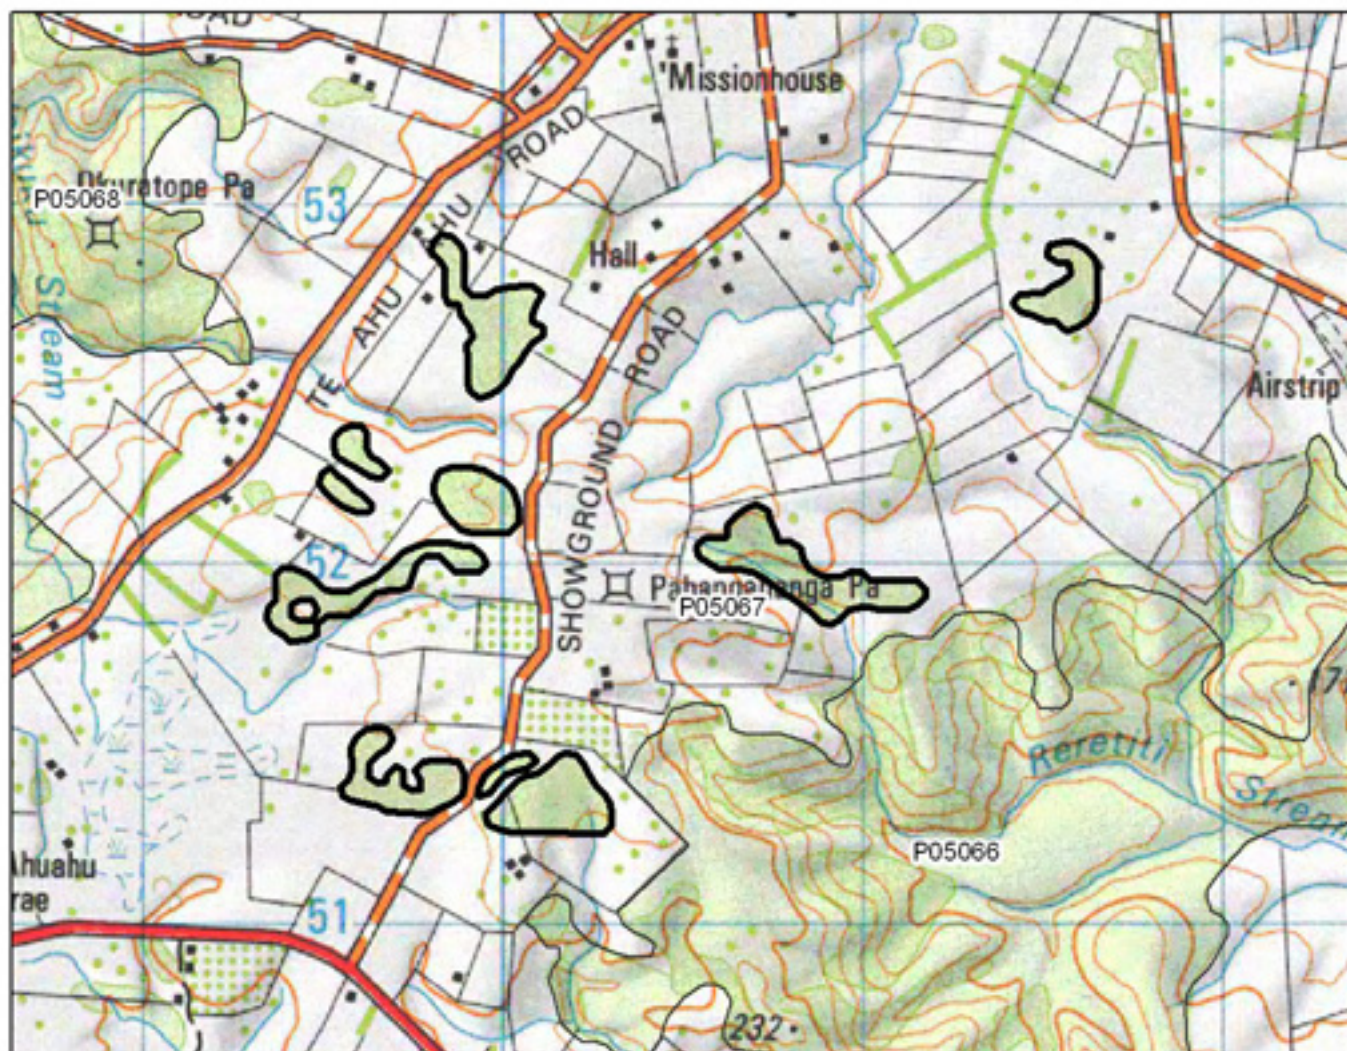

**P05050 Kahutoto Stream Remnant**

- S= Shrubland
- F= Forest
- W= Wetland
- E= Estuarine

**P05064 Puketotara Patukauwae Te Keene Stream Swamp**

- S= Shrubland
- F= Forest
- W= Wetland
- E= Estuarine

**P05065 Ngaungau Pa Bush**

- S= Shrubland
- F= Forest
- W= Wetland
- E= Estuarine

**P05066 Waikaramu Road Bush**

- S= Shrubland
- F= Forest
- W= Wetland
- E= Estuarine

### P05067 Waimate Broadleaf Remnants

- S= Shrubland
- F= Forest
- W= Wetland
- E= Estuarine

- S= Shrubland
- F= Forest
- W= Wetland
- E= Estuarine