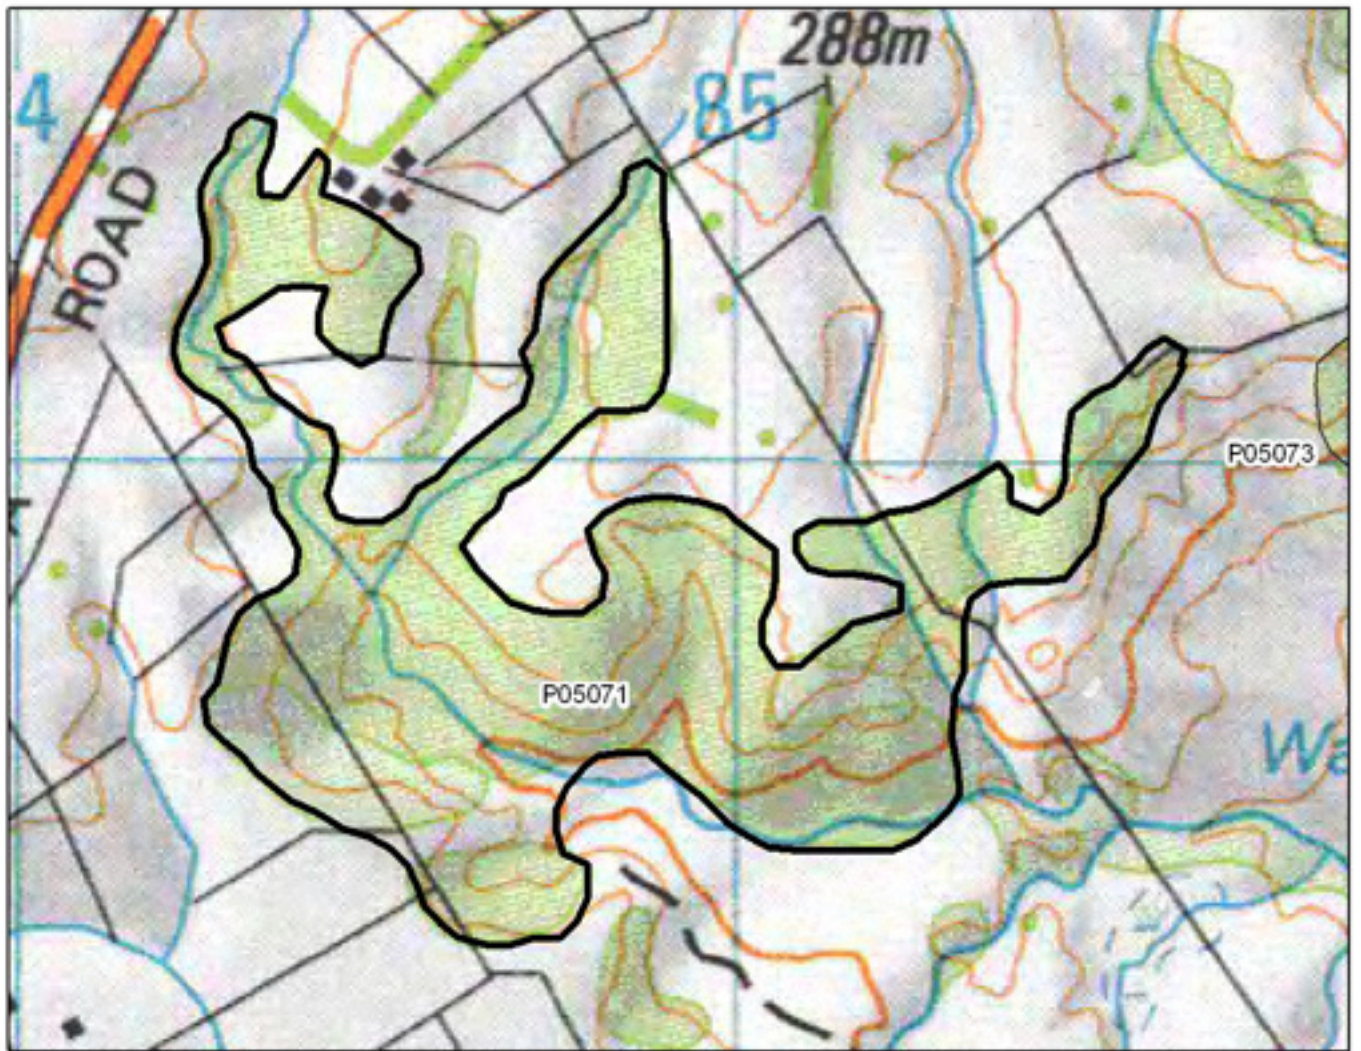

P05071 Wehirua Road Bush

- S= Shrubland
- F= Forest
- W= Wetland
- E= Estuarine