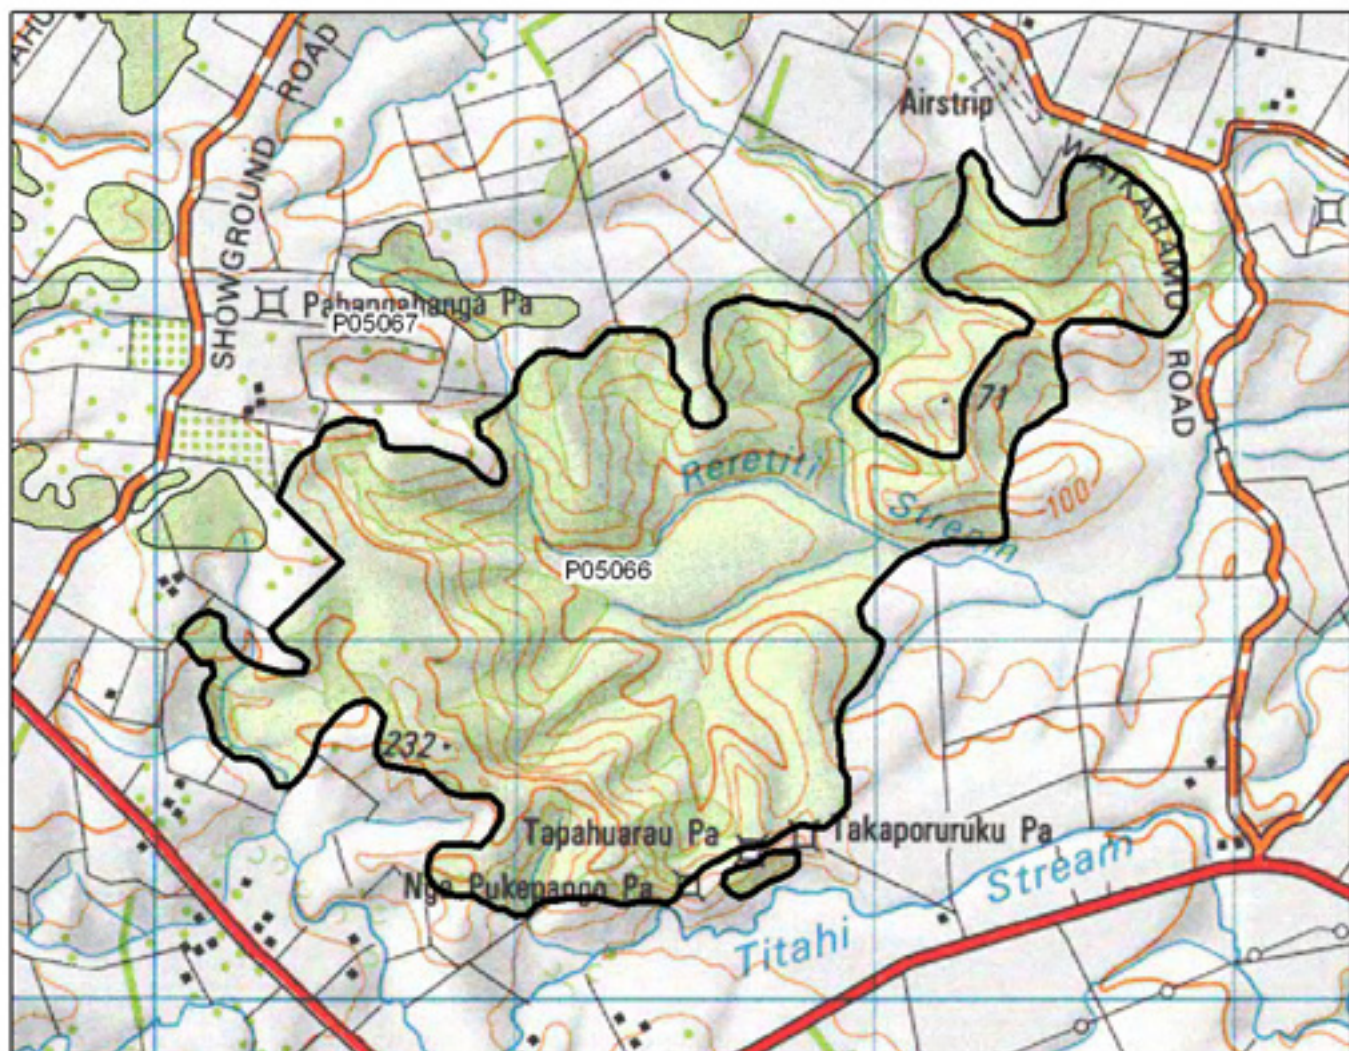

**P05050 Kahutoto Stream Remnant**

- S= Shrubland
- F= Forest
- W= Wetland
- E= Estuarine

**P05064 Puketotara Patukauwae Te Keene Stream Swamp**

- S= Shrubland
- F= Forest
- W= Wetland
- E= Estuarine

**P05065 Ngaungau Pa Bush**

- S= Shrubland
- F= Forest
- W= Wetland
- E= Estuarine

**P05066 Waikaramu Road Bush**

- S= Shrubland
- F= Forest
- W= Wetland
- E= Estuarine

### P05067 Waimate Broadleaf Remnants

- S= Shrubland
- F= Forest
- W= Wetland
- E= Estuarine

- S= Shrubland
- F= Forest
- W= Wetland
- E= Estuarine