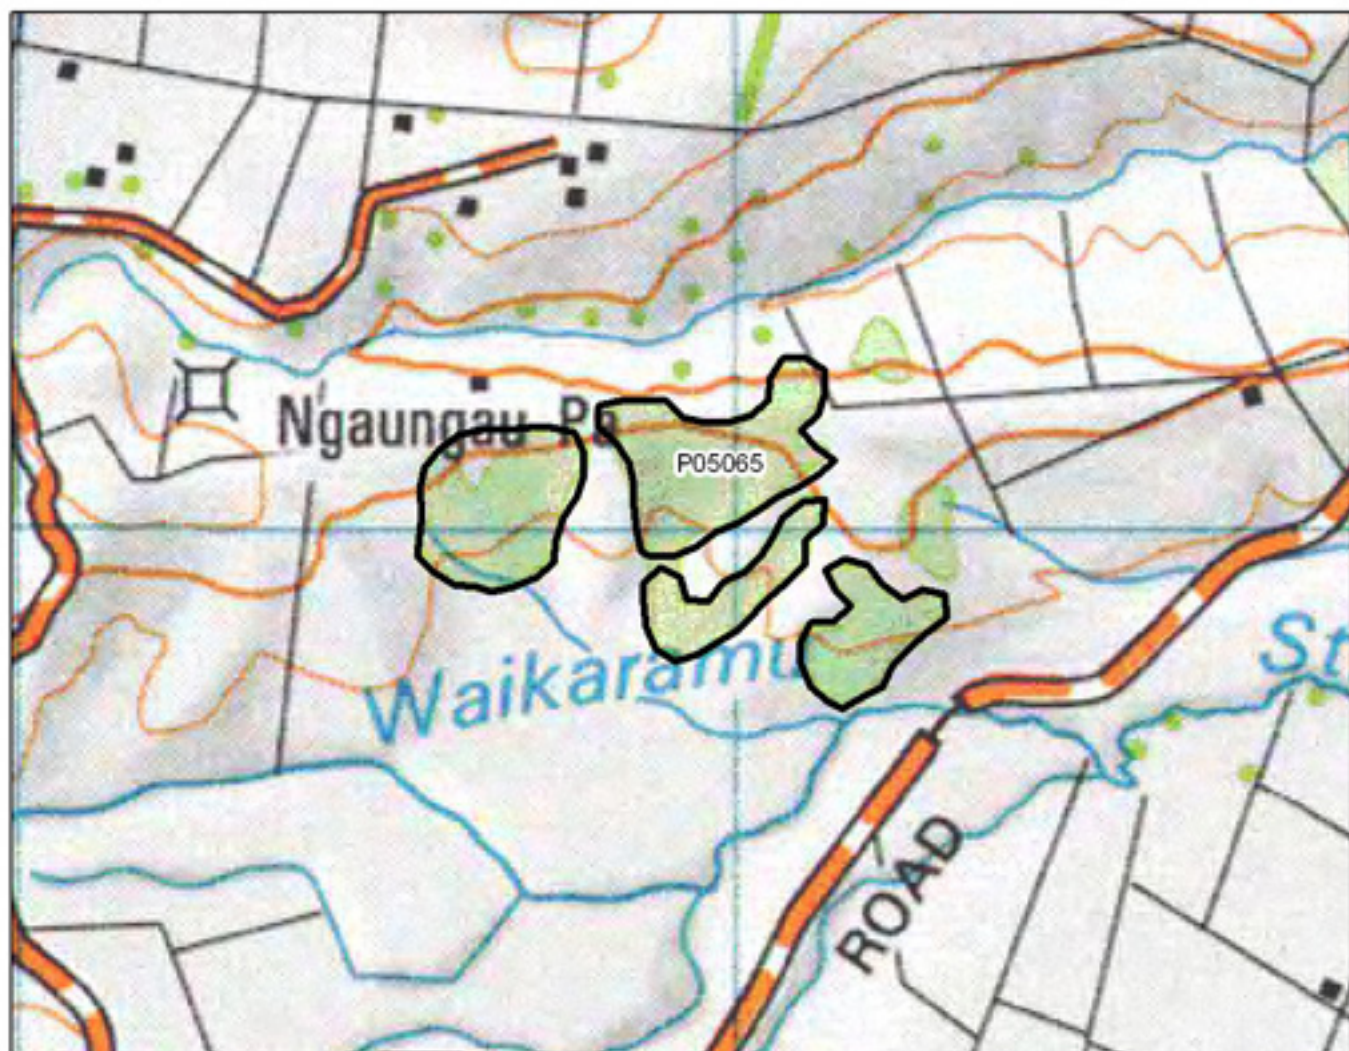

**P05050 Kahutoto Stream Remnant**

- S= Shrubland
- F= Forest
- W= Wetland
- E= Estuarine

**P05064 Puketotara Patukauwae Te Keene Stream Swamp**

- S= Shrubland
- F= Forest
- W= Wetland
- E= Estuarine

**P05065 Ngaungau Pa Bush**

- S= Shrubland
- F= Forest
- W= Wetland
- E= Estuarine

**P05066 Waikaramu Road Bush**

- S= Shrubland
- F= Forest
- W= Wetland
- E= Estuarine

### P05067 Waimate Broadleaf Remnants

- S= Shrubland
- F= Forest
- W= Wetland
- E= Estuarine

## P05068 Waikuku Road Bush

S= Shrubland  
 F= Forest  
 W= Wetland  
 E= Estuarine