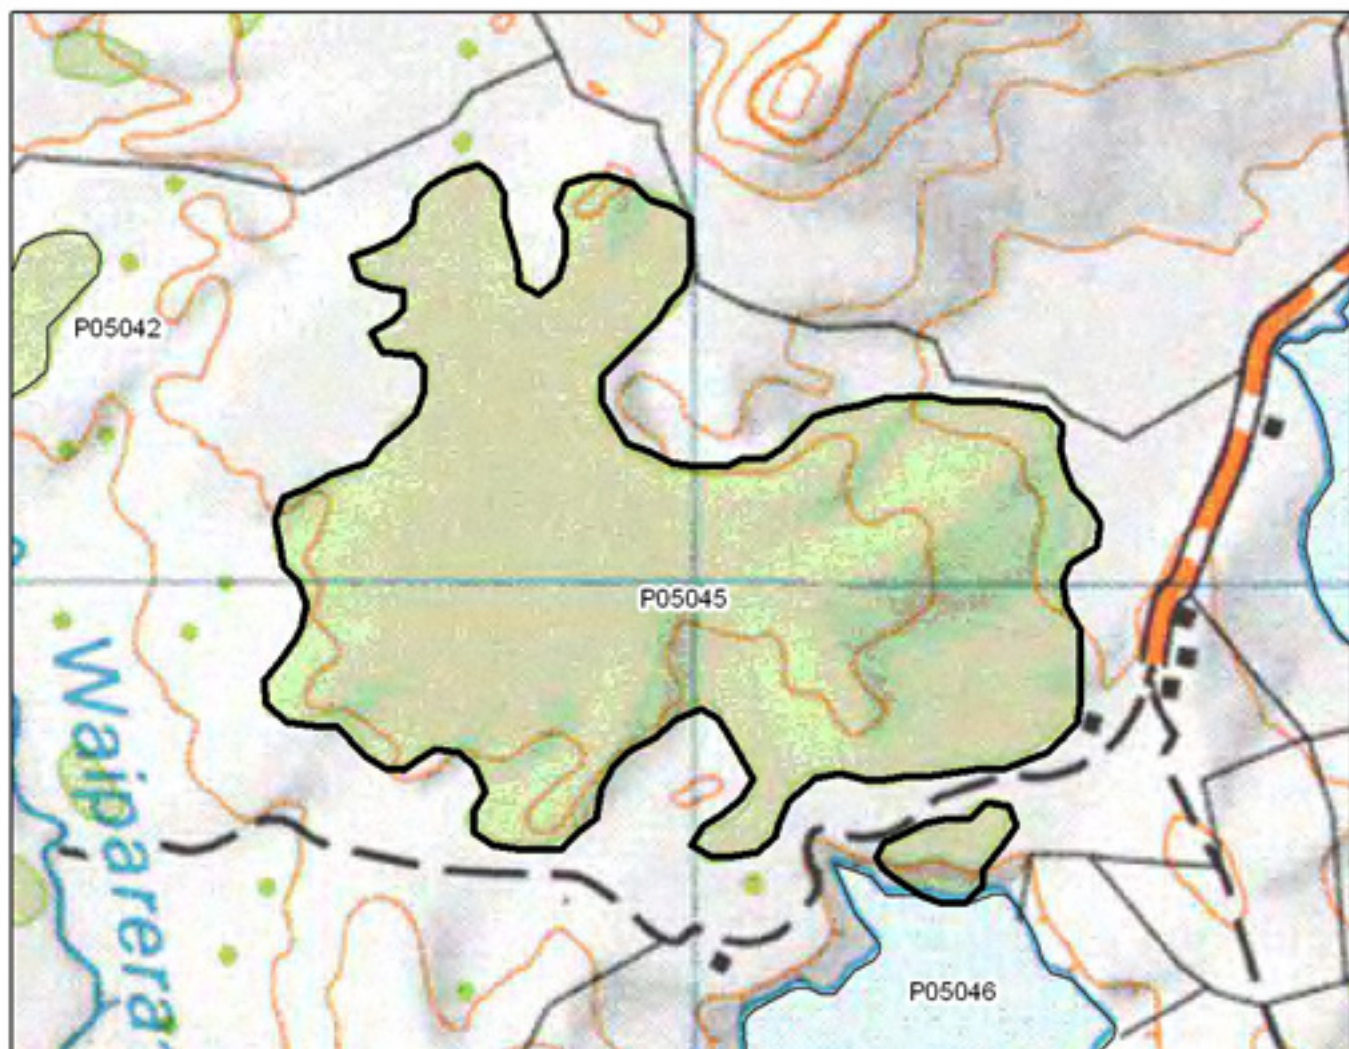

- S= Shrubland
- F= Forest
- W= Wetland
- E= Estuarine

P05041 Waitaheke Road Bush

- S= Shrubland
- F= Forest
- W= Wetland
- E= Estuarine

P05042 Taumatataraire Stream Bush

0 250 500 1,000 Metres

S= Shrubland
 F= Forest
 W= Wetland
 E= Estuarine

P05043 Waiaruhe Bush Remnants

- S= Shrubland
- F= Forest
- W= Wetland
- E= Estuarine

P05044 Pouerua Cone

0 62.5 125 250 Metres

S= Shrubland
 F= Forest
 W= Wetland
 E= Estuarine

P05045 Pouteria Bush

S= Shrubland
 F= Forest
 W= Wetland
 E= Estuarine

P05046 Lake Owhareiti and Jacks Lake

- S= Shrubland
- F= Forest
- W= Wetland
- E= Estuarine

P05047 Ngawhitu Bush

- S= Shrubland
- F= Forest
- W= Wetland
- E= Estuarine