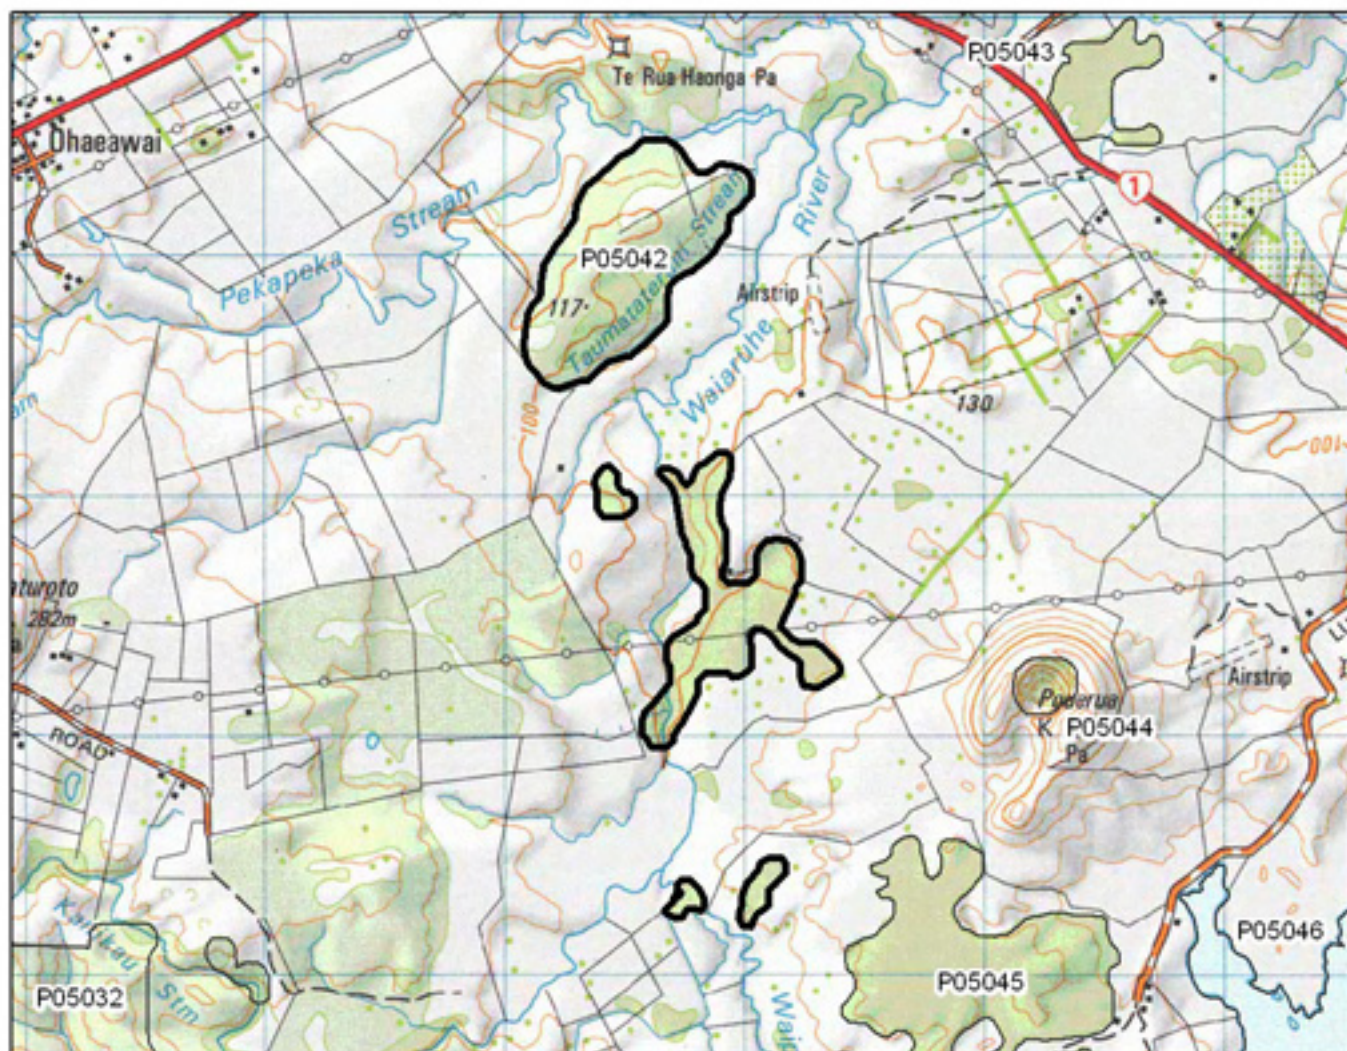

P05038 Remuera Settlement Road Remnants

- S= Shrubland
- F= Forest
- W= Wetland
- E= Estuarine

P05039 South Omapere Kahikatea Remnant

- S= Shrubland
- F= Forest
- W= Wetland
- E= Estuarine

P05040 Waingaruru Stream Swamp

- S= Shrubland
- F= Forest
- W= Wetland
- E= Estuarine

P05041 Waitaheke Road Bush

- S= Shrubland
- F= Forest
- W= Wetland
- E= Estuarine

P05042 Taumatataraire Stream Bush

0 250 500 1,000 Metres

S= Shrubland
 F= Forest
 W= Wetland
 E= Estuarine

P05043 Waiaruhe Bush Remnants

- S= Shrubland
- F= Forest
- W= Wetland
- E= Estuarine

P05044 Pouerua Cone

0 62.5 125 250 Metres

S= Shrubland
 F= Forest
 W= Wetland
 E= Estuarine

P05045 Pouteria Bush

S= Shrubland
 F= Forest
 W= Wetland
 E= Estuarine

P05046 Lake Owhareiti and Jacks Lake

- S= Shrubland
- F= Forest
- W= Wetland
- E= Estuarine

P05047 Ngawhitu Bush

- S= Shrubland
- F= Forest
- W= Wetland
- E= Estuarine