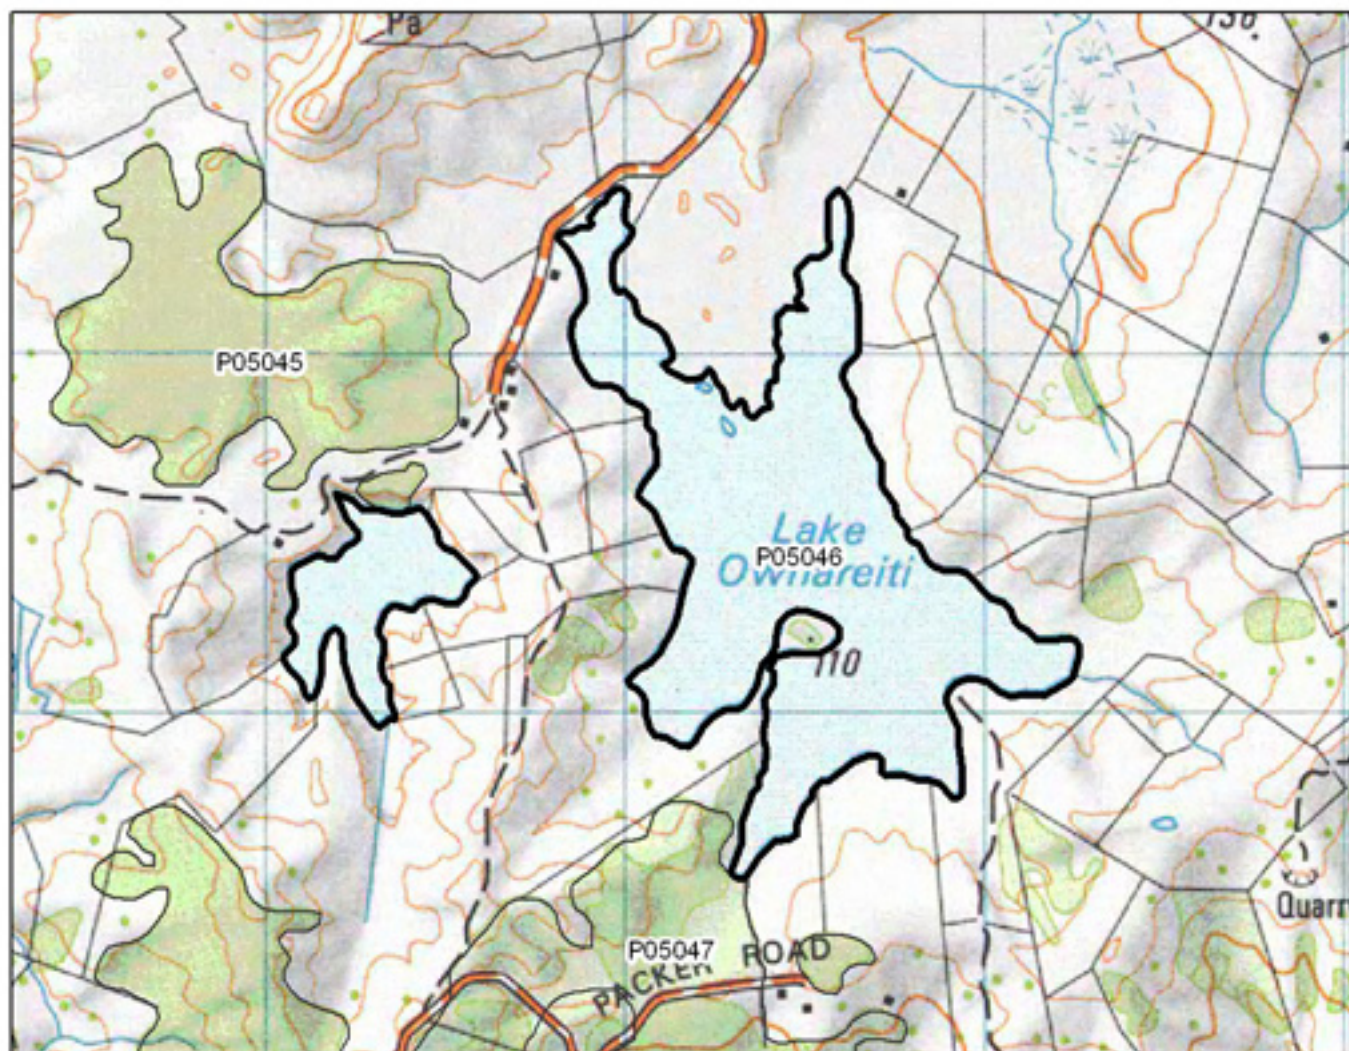

P05043 Waiaruhe Bush Remnants

- S= Shrubland
- F= Forest
- W= Wetland
- E= Estuarine

P05044 Pouerua Cone

0 62.5 125 250 Metres

S= Shrubland
 F= Forest
 W= Wetland
 E= Estuarine

P05045 Pouteria Bush

S= Shrubland
 F= Forest
 W= Wetland
 E= Estuarine

P05046 Lake Owhareiti and Jacks Lake

- S= Shrubland
- F= Forest
- W= Wetland
- E= Estuarine

P05047 Ngawhitu Bush

- S= Shrubland
- F= Forest
- W= Wetland
- E= Estuarine