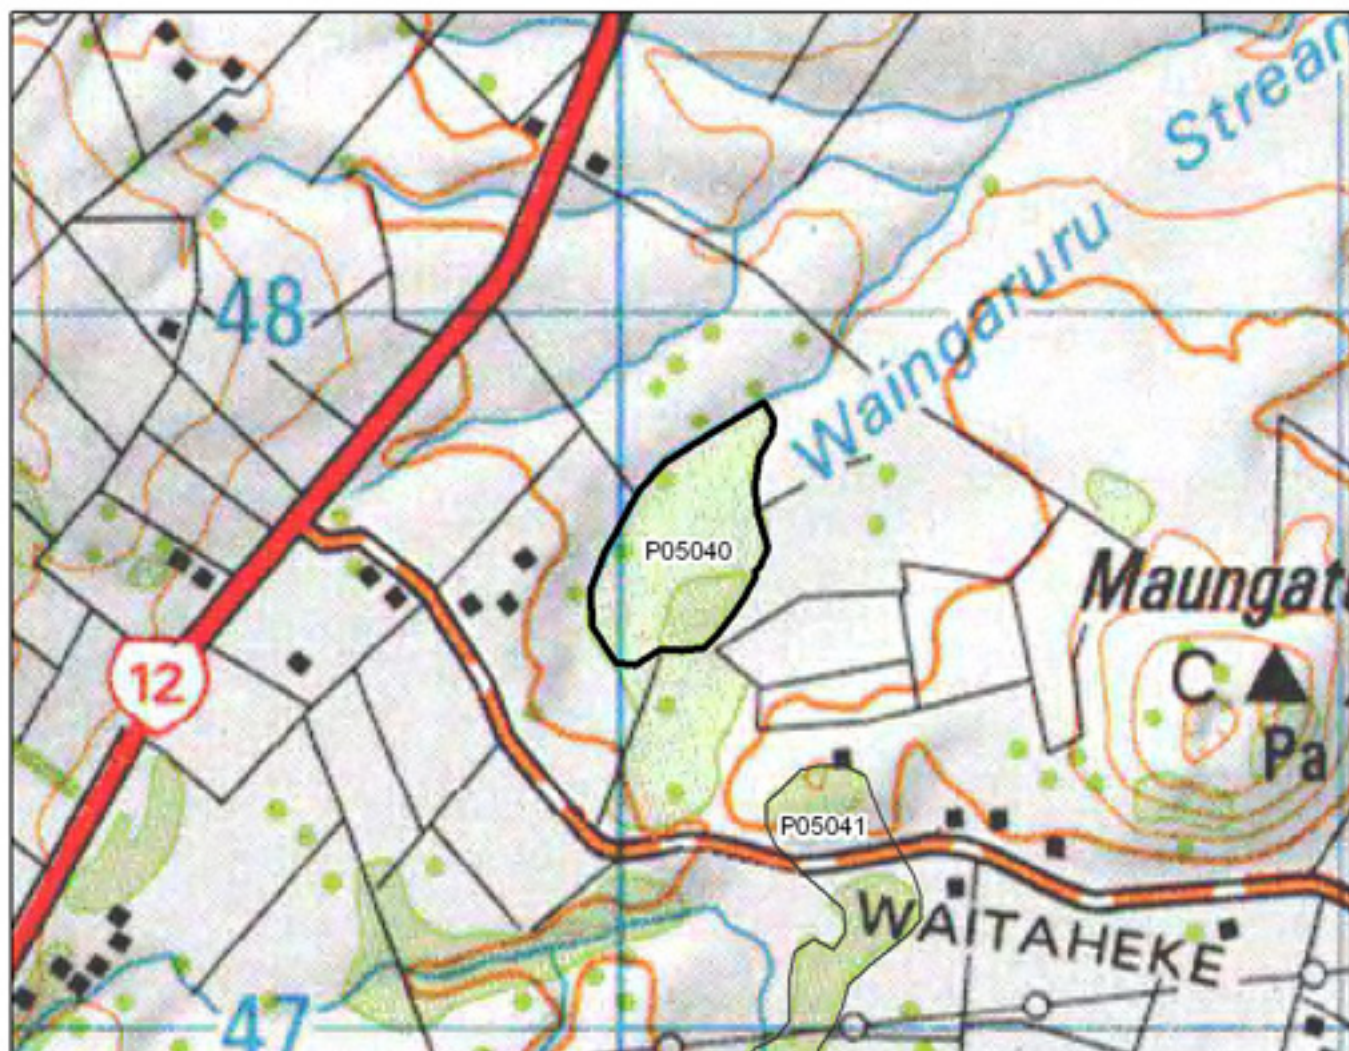

P05038 Remuera Settlement Road Remnants

- S= Shrubland
- F= Forest
- W= Wetland
- E= Estuarine

P05039 South Omapere Kahikatea Remnant

- S= Shrubland
- F= Forest
- W= Wetland
- E= Estuarine

P05040 Waingaruru Stream Swamp

- S= Shrubland
- F= Forest
- W= Wetland
- E= Estuarine

P05041 Waitaheke Road Bush

- S= Shrubland
- F= Forest
- W= Wetland
- E= Estuarine

P05042 Taumatataraire Stream Bush

0 250 500 1,000 Metres

S= Shrubland
 F= Forest
 W= Wetland
 E= Estuarine