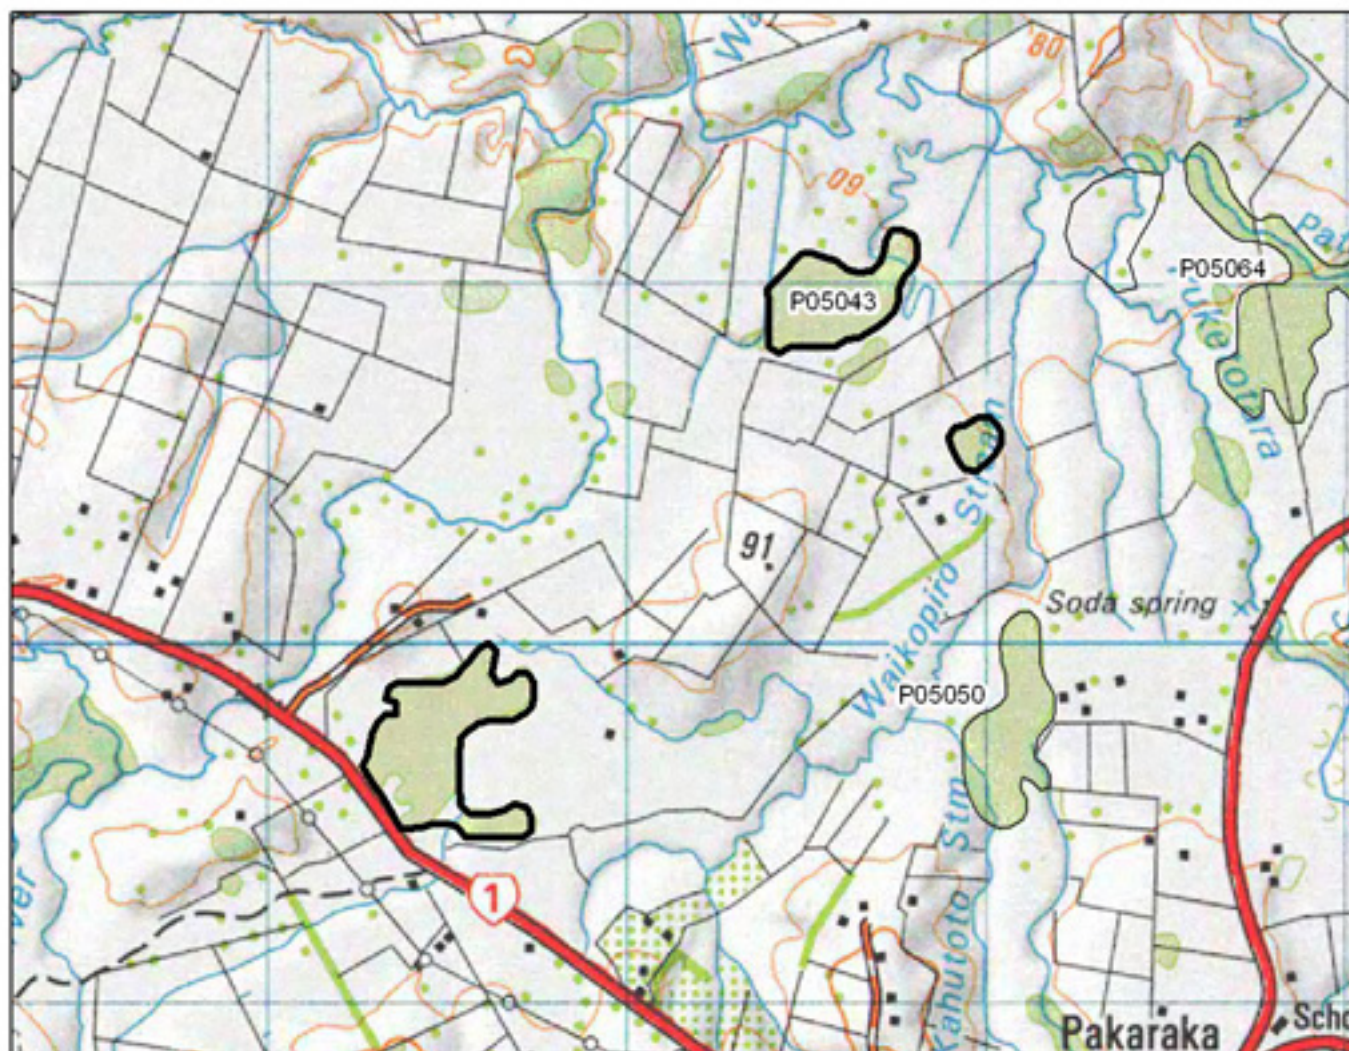

P05038 Remuera Settlement Road Remnants

- S= Shrubland
- F= Forest
- W= Wetland
- E= Estuarine

P05039 South Omapere Kahikatea Remnant

- S= Shrubland
- F= Forest
- W= Wetland
- E= Estuarine

P05040 Waingaruru Stream Swamp

- S= Shrubland
- F= Forest
- W= Wetland
- E= Estuarine

P05041 Waitaheke Road Bush

- S= Shrubland
- F= Forest
- W= Wetland
- E= Estuarine

P05042 Taumatataraire Stream Bush

0 250 500 1,000 Metres

S= Shrubland
 F= Forest
 W= Wetland
 E= Estuarine

P05043 Waiaruhe Bush Remnants

- S= Shrubland
- F= Forest
- W= Wetland
- E= Estuarine

P05044 Pouerua Cone

0 62.5 125 250 Metres

S= Shrubland
 F= Forest
 W= Wetland
 E= Estuarine

P05045 Pouteria Bush

S= Shrubland
 F= Forest
 W= Wetland
 E= Estuarine

P05046 Lake Owhareiti and Jacks Lake

- S= Shrubland
- F= Forest
- W= Wetland
- E= Estuarine

P05047 Ngawhitu Bush

- S= Shrubland
- F= Forest
- W= Wetland
- E= Estuarine