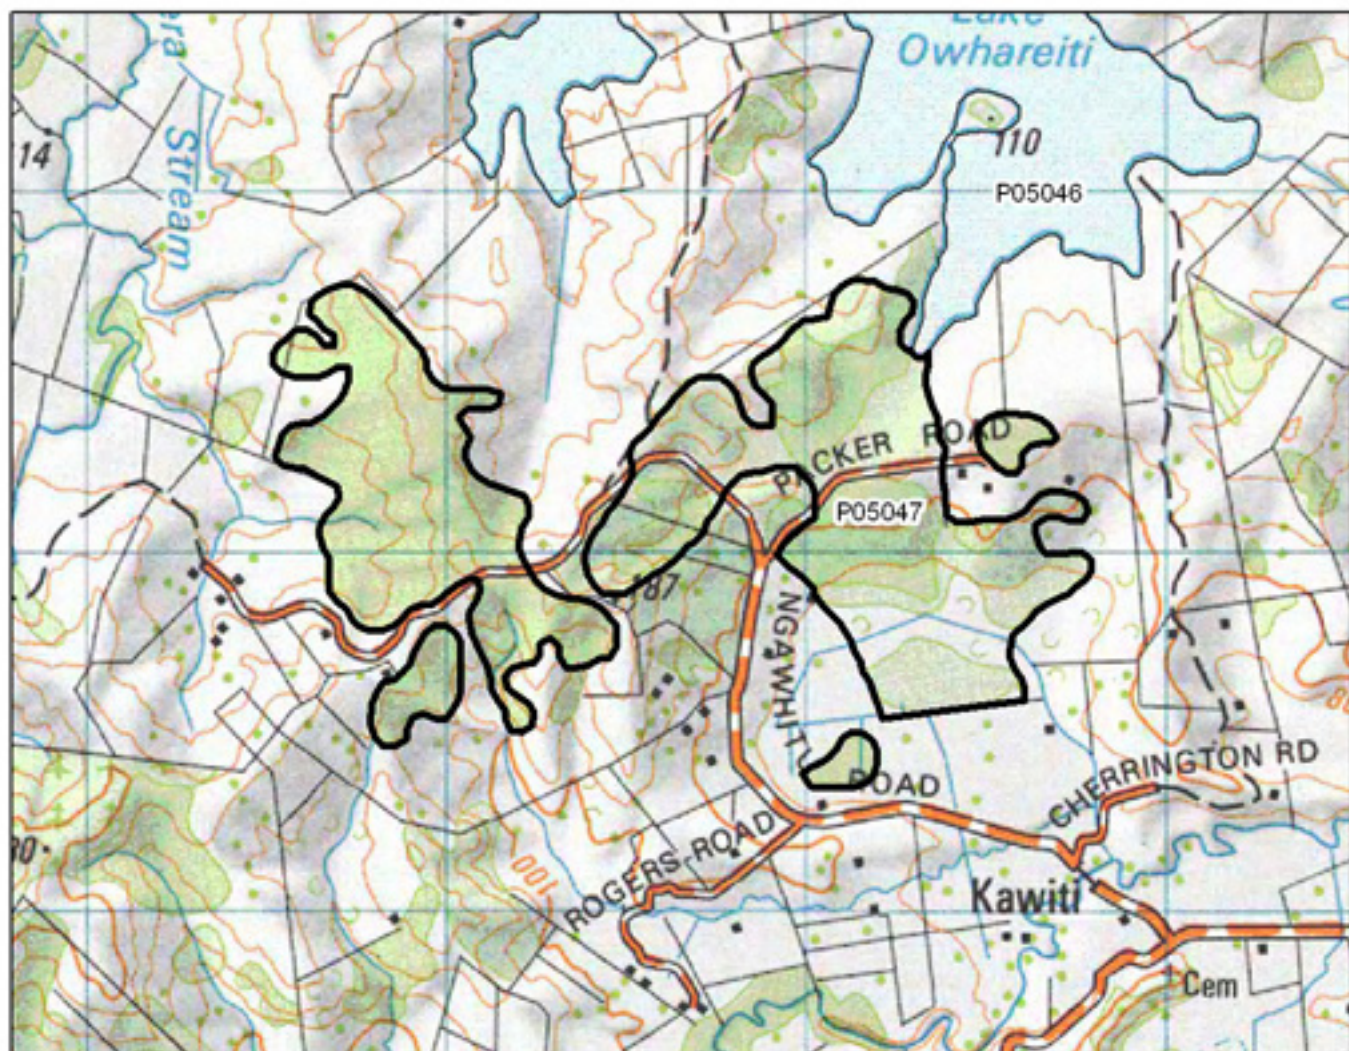

- S= Shrubland
- F= Forest
- W= Wetland
- E= Estuarine

P05041 Waitaheke Road Bush

- S= Shrubland
- F= Forest
- W= Wetland
- E= Estuarine

P05042 Taumatataraire Stream Bush

0 250 500 1,000 Metres

S= Shrubland
 F= Forest
 W= Wetland
 E= Estuarine

P05043 Waiaruhe Bush Remnants

- S= Shrubland
- F= Forest
- W= Wetland
- E= Estuarine

P05044 Pouerua Cone

0 62.5 125 250 Metres

S= Shrubland
 F= Forest
 W= Wetland
 E= Estuarine

P05045 Pouteria Bush

S= Shrubland
 F= Forest
 W= Wetland
 E= Estuarine

P05046 Lake Owhareiti and Jacks Lake

- S= Shrubland
- F= Forest
- W= Wetland
- E= Estuarine

P05047 Ngawhitu Bush

- S= Shrubland
- F= Forest
- W= Wetland
- E= Estuarine