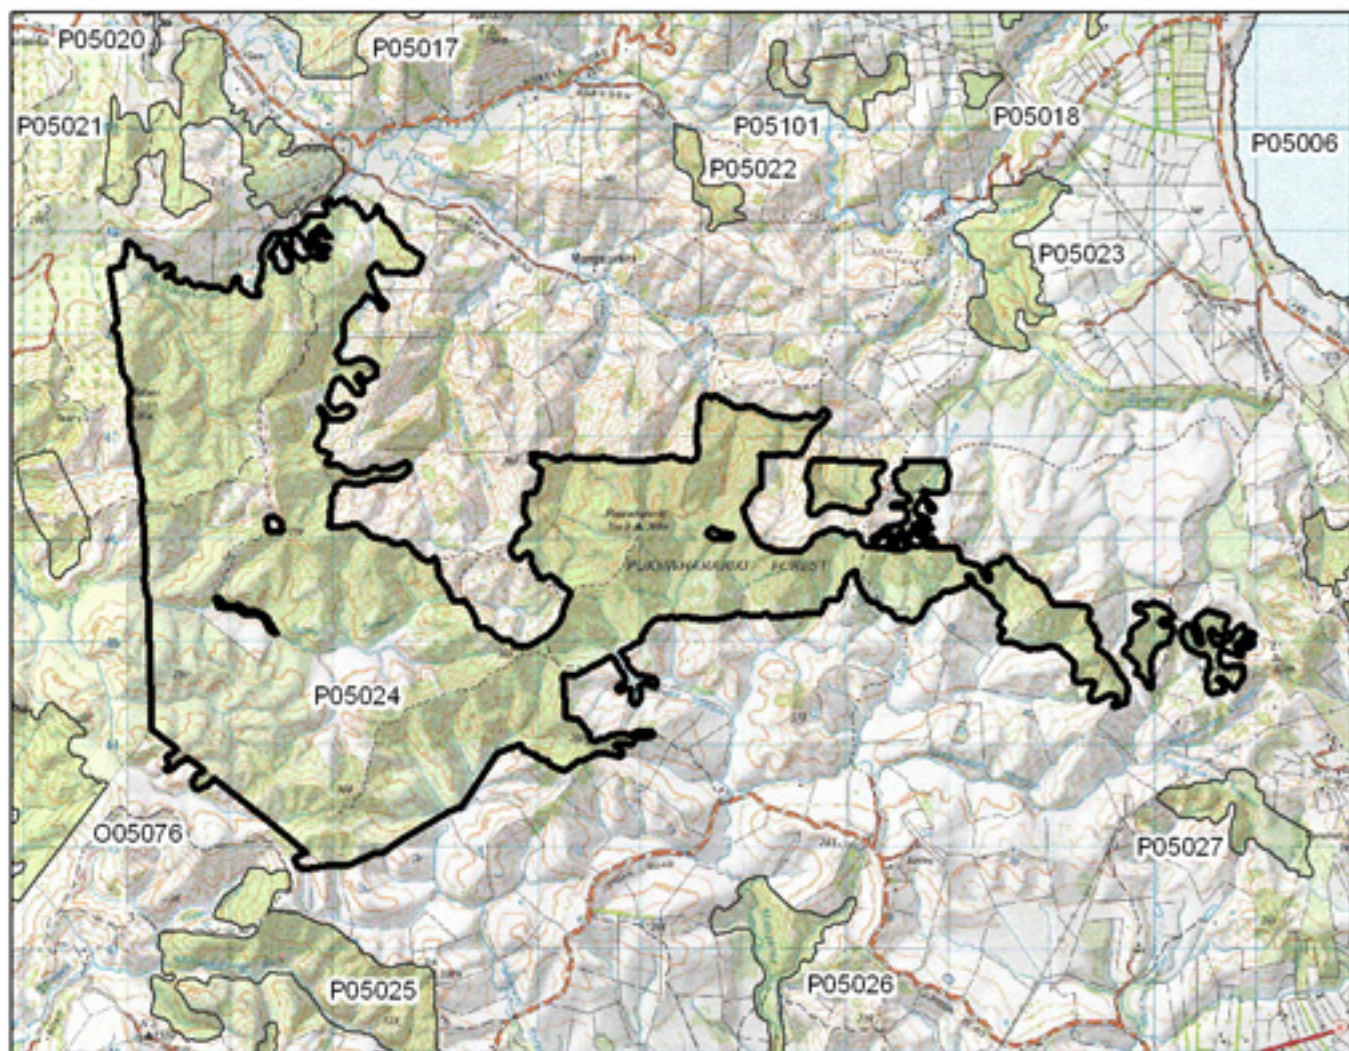

P05018 Puriri Farm Bush

- S= Shrubland
- F= Forest
- W= Wetland
- E= Estuarine

P05019 Okaka Road Wetland

S= Shrubland
 F= Forest
 W= Wetland
 E= Estuarine

P05020 Horeke Road Swamp

- S= Shrubland
- F= Forest
- W= Wetland
- E= Estuarine

P05021 Utakura Bush

- S= Shrubland
- F= Forest
- W= Wetland
- E= Estuarine

P05022 Harrison Road Bush

0 125 250 500 Metres

S= Shrubland
F= Forest
W= Wetland
E= Estuarine

P05023 Waihoanga Bush

- S= Shrubland
- F= Forest
- W= Wetland
- E= Estuarine

P05024 Pukewharariki Bush

S= Shrubland
 F= Forest
 W= Wetland
 E= Estuarine

P05025 Guthrie's Block

- S= Shrubland
- F= Forest
- W= Wetland
- E= Estuarine

P05026 Mangatōa Stream Bush

- S= Shrubland
- F= Forest
- W= Wetland
- E= Estuarine

P05027 Monument Bush

- S= Shrubland
- F= Forest
- W= Wetland
- E= Estuarine