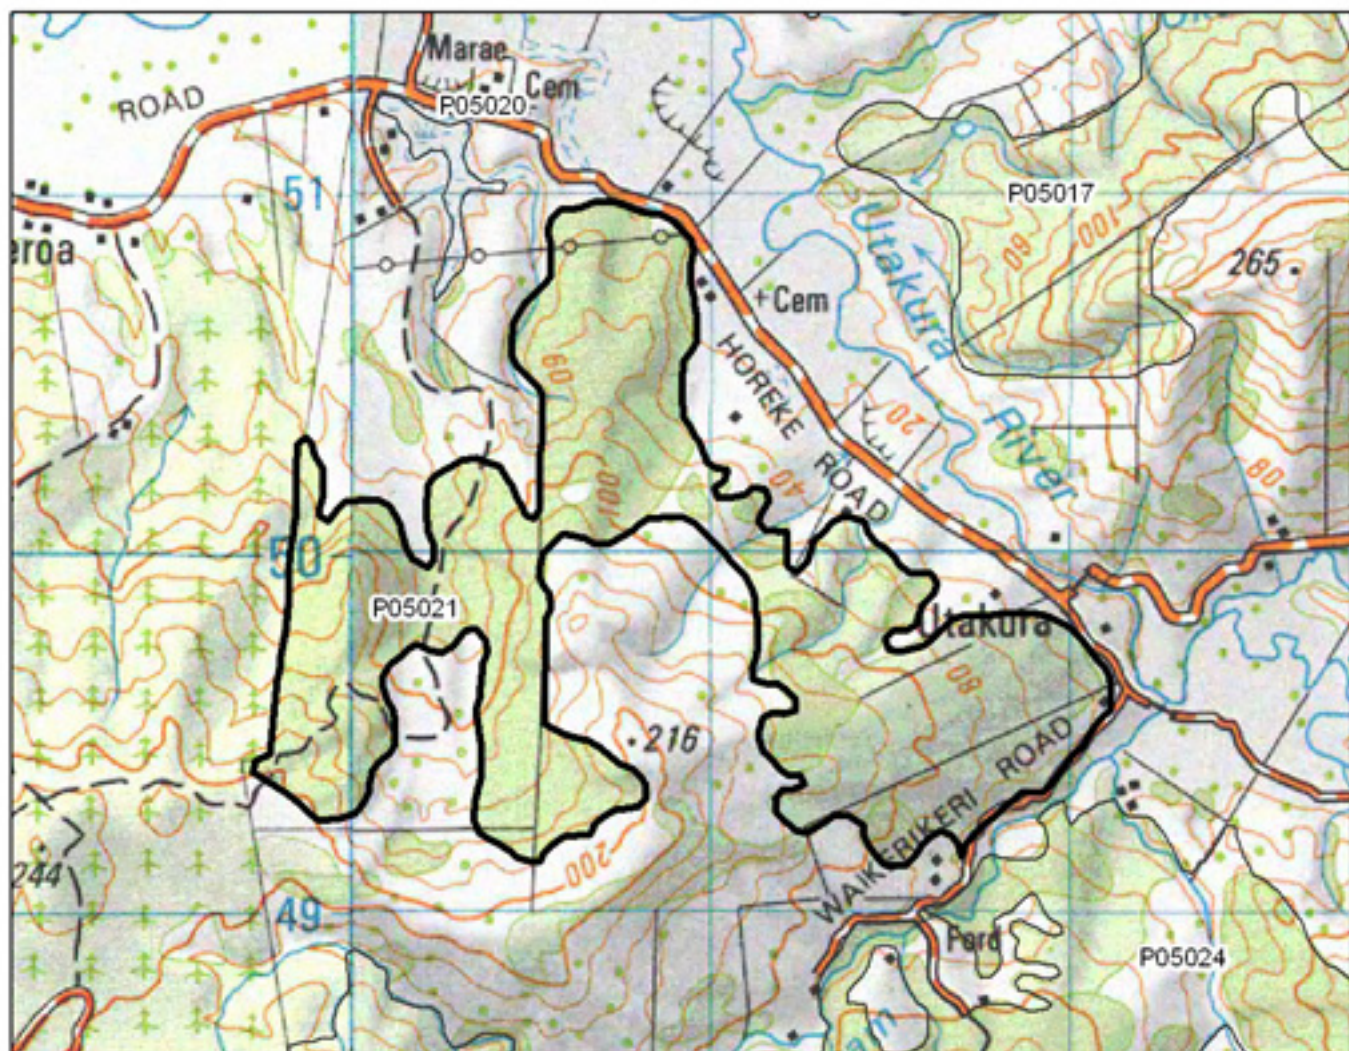

P05018 Puriri Farm Bush

- S= Shrubland
- F= Forest
- W= Wetland
- E= Estuarine

P05019 Okaka Road Wetland

S= Shrubland
 F= Forest
 W= Wetland
 E= Estuarine

P05020 Horeke Road Swamp

- S= Shrubland
- F= Forest
- W= Wetland
- E= Estuarine

P05021 Utakura Bush

- S= Shrubland
- F= Forest
- W= Wetland
- E= Estuarine

P05022 Harrison Road Bush

0 125 250 500 Metres

S= Shrubland
F= Forest
W= Wetland
E= Estuarine

P05023 Waihoanga Bush

- S= Shrubland
- F= Forest
- W= Wetland
- E= Estuarine

P05024 Pukewharariki Bush

S= Shrubland
 F= Forest
 W= Wetland
 E= Estuarine

P05025 Guthrie's Block

- S= Shrubland
- F= Forest
- W= Wetland
- E= Estuarine

P05026 Mangatōa Stream Bush

- S= Shrubland
- F= Forest
- W= Wetland
- E= Estuarine

P05027 Monument Bush

- S= Shrubland
- F= Forest
- W= Wetland
- E= Estuarine