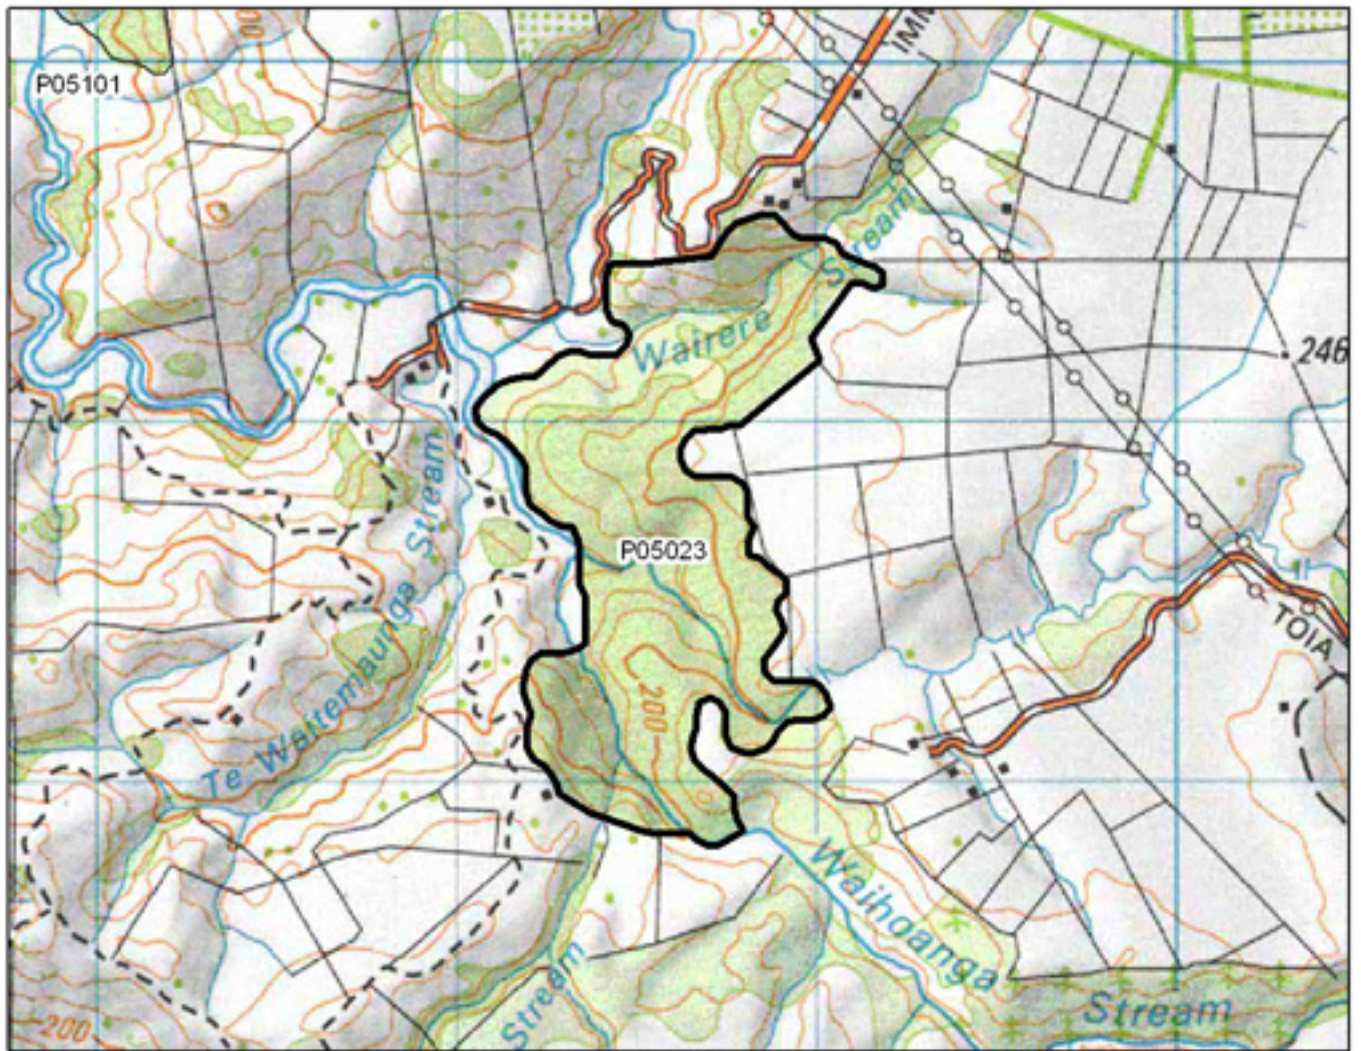

P05018 Puriri Farm Bush

- S= Shrubland
- F= Forest
- W= Wetland
- E= Estuarine

P05019 Okaka Road Wetland

S= Shrubland
 F= Forest
 W= Wetland
 E= Estuarine

P05020 Horeke Road Swamp

- S= Shrubland
- F= Forest
- W= Wetland
- E= Estuarine

P05021 Utakura Bush

- S= Shrubland
- F= Forest
- W= Wetland
- E= Estuarine

P05022 Harrison Road Bush

0 125 250 500 Metres

S= Shrubland
F= Forest
W= Wetland
E= Estuarine

P05023 Waihoanga Bush

- S= Shrubland
- F= Forest
- W= Wetland
- E= Estuarine

P05024 Pukewharariki Bush

S= Shrubland
 F= Forest
 W= Wetland
 E= Estuarine

P05025 Guthrie's Block

- S= Shrubland
- F= Forest
- W= Wetland
- E= Estuarine

P05026 Mangatōa Stream Bush

- S= Shrubland
- F= Forest
- W= Wetland
- E= Estuarine

P05027 Monument Bush

- S= Shrubland
- F= Forest
- W= Wetland
- E= Estuarine