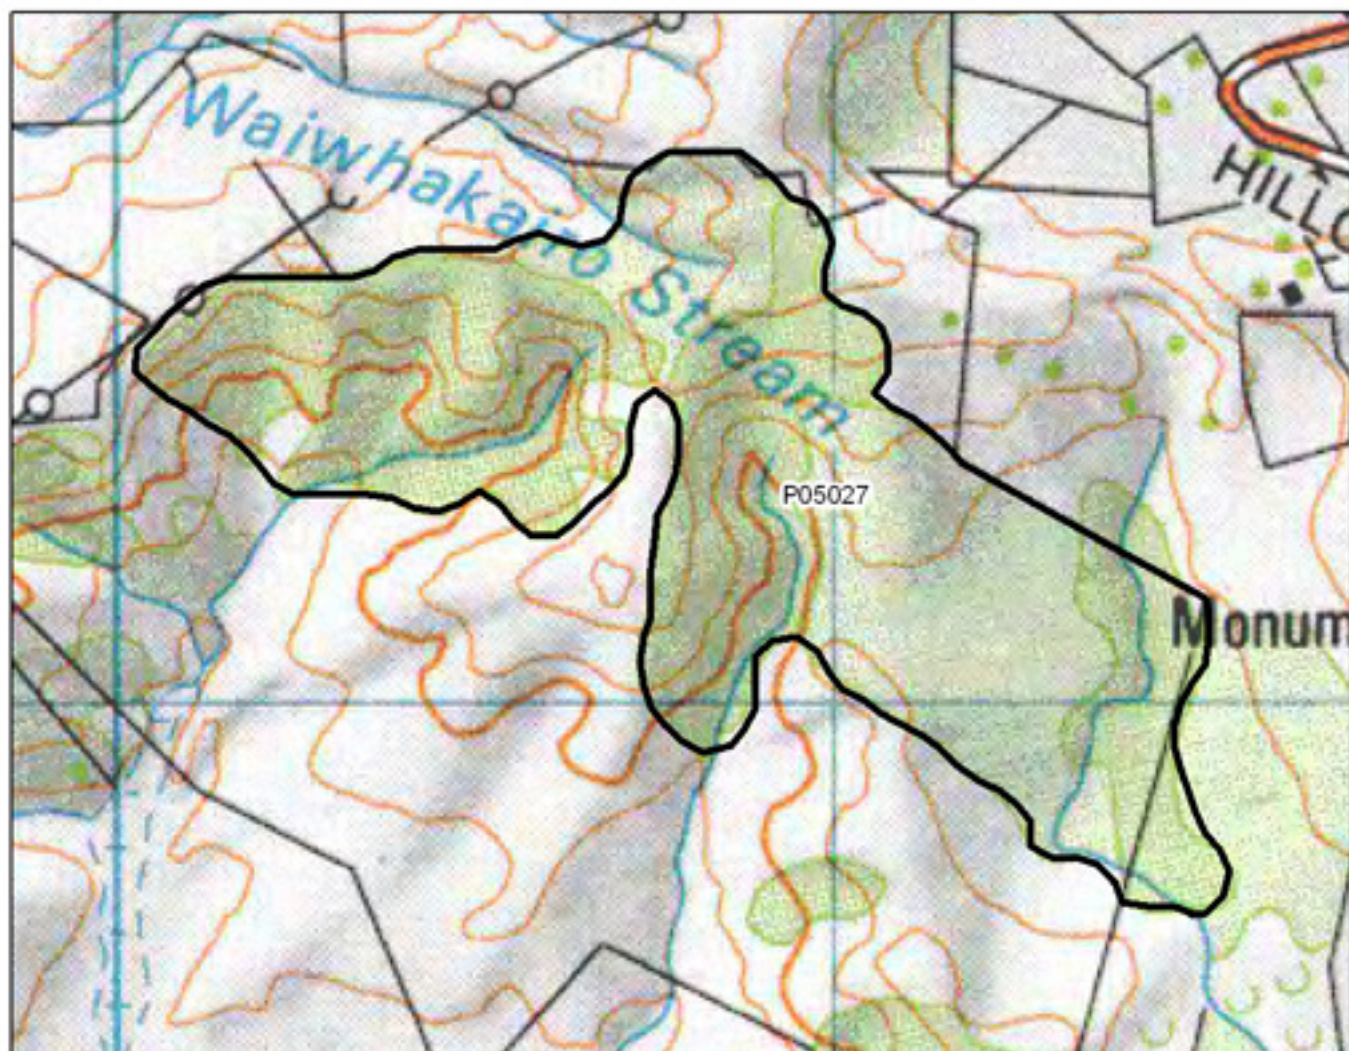

P05021 Utakura Bush

- S= Shrubland
- F= Forest
- W= Wetland
- E= Estuarine

P05022 Harrison Road Bush

0 125 250 500 Metres

S= Shrubland
F= Forest
W= Wetland
E= Estuarine

P05023 Waihoanga Bush

- S= Shrubland
- F= Forest
- W= Wetland
- E= Estuarine

P05024 Pukewharariki Bush

S= Shrubland
 F= Forest
 W= Wetland
 E= Estuarine

P05025 Guthrie's Block

- S= Shrubland
- F= Forest
- W= Wetland
- E= Estuarine

P05026 Mangatōa Stream Bush

- S= Shrubland
- F= Forest
- W= Wetland
- E= Estuarine

P05027 Monument Bush

- S= Shrubland
- F= Forest
- W= Wetland
- E= Estuarine