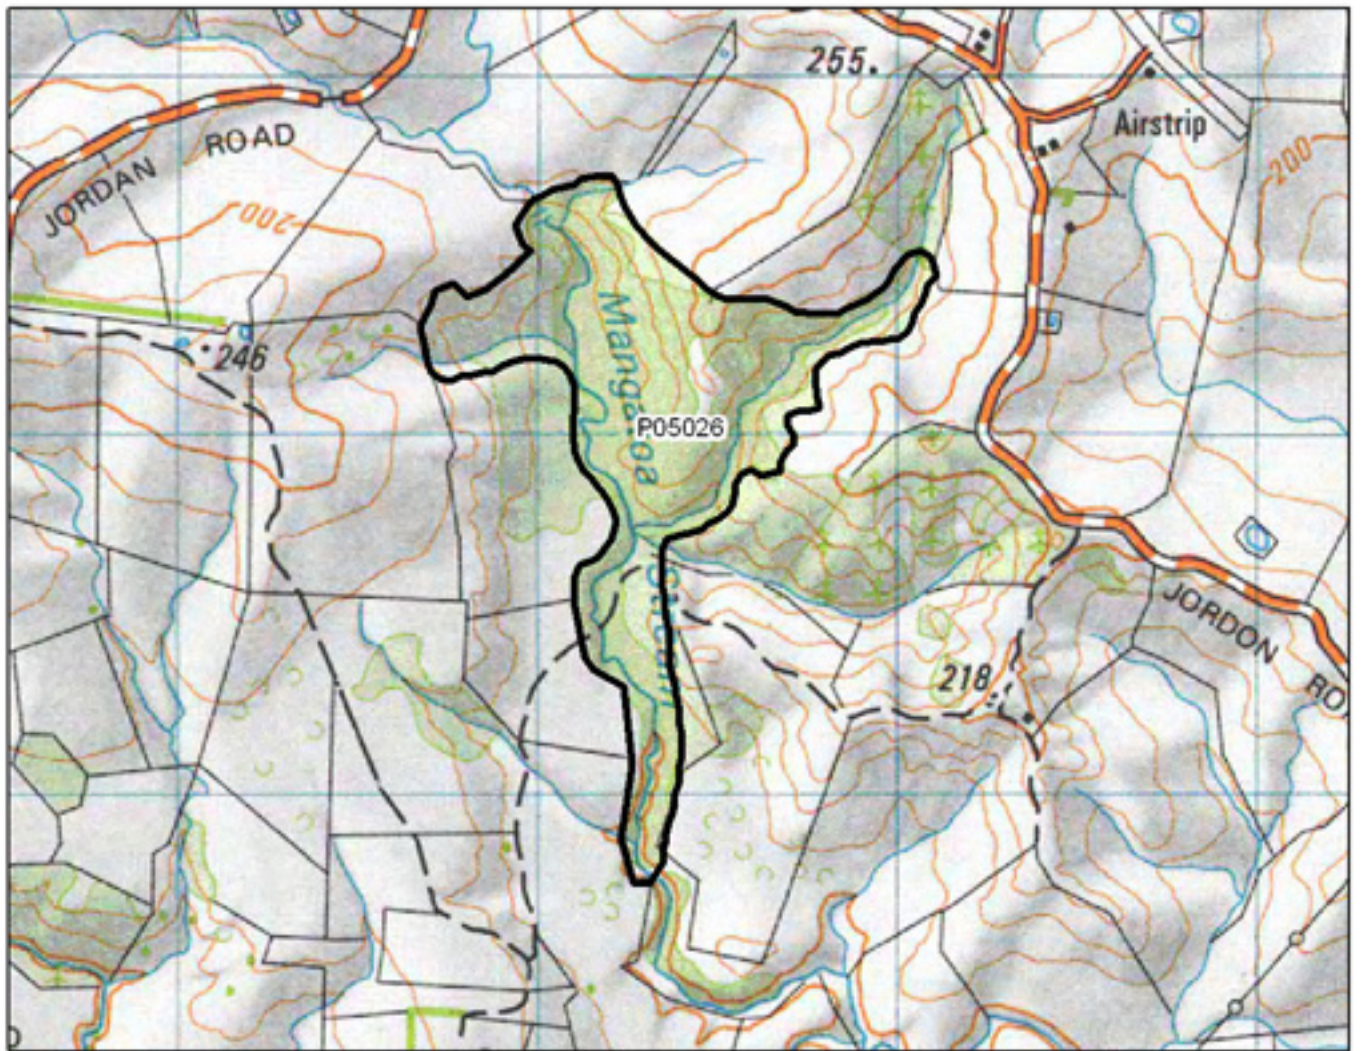

P05021 Utakura Bush

- S= Shrubland
- F= Forest
- W= Wetland
- E= Estuarine

P05022 Harrison Road Bush

0 125 250 500 Metres

S= Shrubland
F= Forest
W= Wetland
E= Estuarine

P05023 Waihoanga Bush

- S= Shrubland
- F= Forest
- W= Wetland
- E= Estuarine

P05024 Pukewharariki Bush

S= Shrubland
 F= Forest
 W= Wetland
 E= Estuarine

P05025 Guthrie's Block

- S= Shrubland
- F= Forest
- W= Wetland
- E= Estuarine

P05026 Mangatōa Stream Bush

- S= Shrubland
- F= Forest
- W= Wetland
- E= Estuarine

P05027 Monument Bush

- S= Shrubland
- F= Forest
- W= Wetland
- E= Estuarine