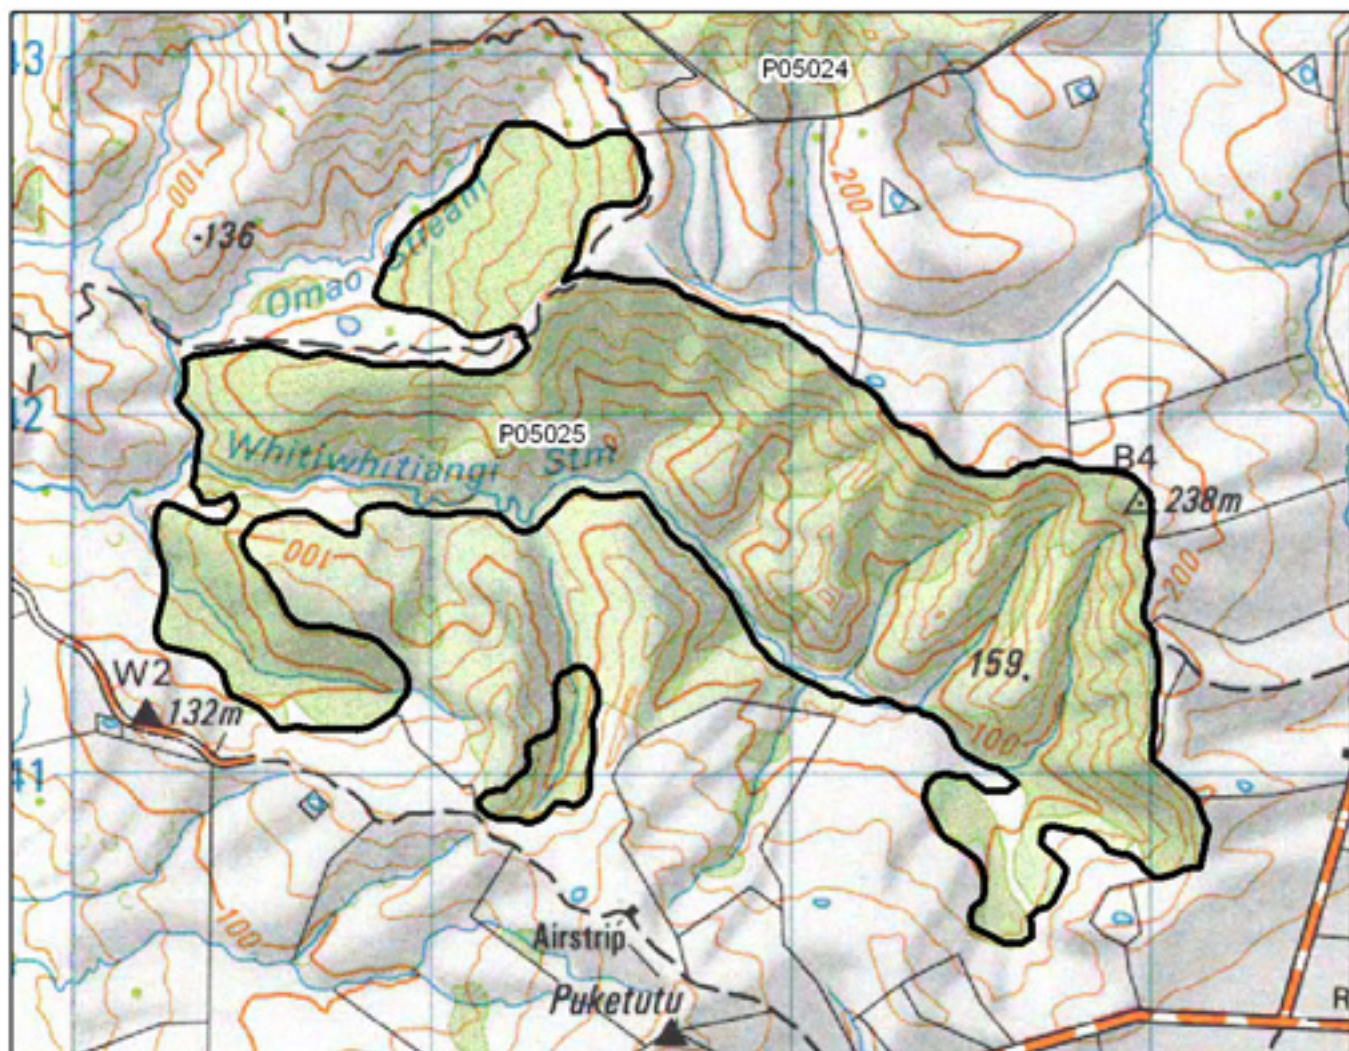

P05018 Puriri Farm Bush

- S= Shrubland
- F= Forest
- W= Wetland
- E= Estuarine

P05019 Okaka Road Wetland

S= Shrubland
 F= Forest
 W= Wetland
 E= Estuarine

P05020 Horeke Road Swamp

- S= Shrubland
- F= Forest
- W= Wetland
- E= Estuarine

P05021 Utakura Bush

- S= Shrubland
- F= Forest
- W= Wetland
- E= Estuarine

P05022 Harrison Road Bush

0 125 250 500 Metres

S= Shrubland
F= Forest
W= Wetland
E= Estuarine

P05023 Waihoanga Bush

- S= Shrubland
- F= Forest
- W= Wetland
- E= Estuarine

P05024 Pukewharariki Bush

S= Shrubland
 F= Forest
 W= Wetland
 E= Estuarine

P05025 Guthrie's Block

- S= Shrubland
- F= Forest
- W= Wetland
- E= Estuarine

P05026 Mangatōa Stream Bush

- S= Shrubland
- F= Forest
- W= Wetland
- E= Estuarine

P05027 Monument Bush

- S= Shrubland
- F= Forest
- W= Wetland
- E= Estuarine