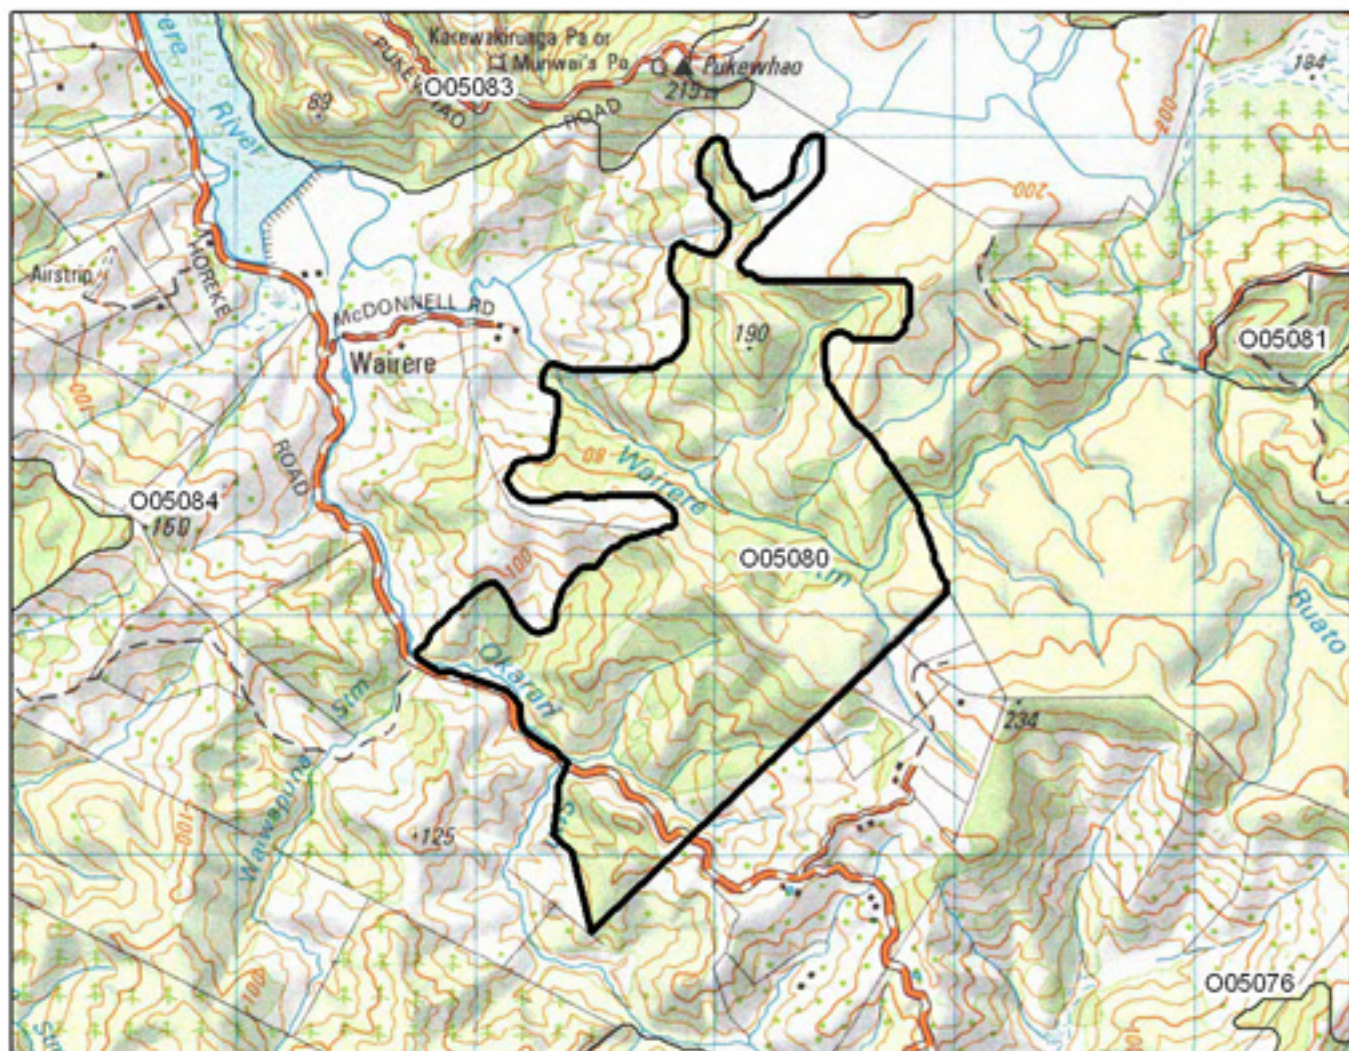

O05076 Horeke Road East Bush

- S= Shrubland
- F= Forest
- W= Wetland
- E= Estuarine

O05077 Omapo Bush

- S= Shrubland
- F= Forest
- W= Wetland
- E= Estuarine

O05078 Rurunga Stream Forest

- S= Shrubland
- F= Forest
- W= Wetland
- E= Estuarine

O05079 Otautu Stream Headwaters

- S= Shrubland
- F= Forest
- W= Wetland
- E= Estuarine

O05080 Wairere Stream Forest Mosaic

- S= Shrubland
- F= Forest
- W= Wetland
- E= Estuarine

O05081 Whitecliffs

S= Shrubland
F= Forest
W= Wetland
E= Estuarine

O05082 Whitecliffs Ltd Bush

- S= Shrubland
- F= Forest
- W= Wetland
- E= Estuarine

O05083 Pukewhao Forest Mosaic

- S= Shrubland
- F= Forest
- W= Wetland
- E= Estuarine

O05084 CarrsWaimahe Stream Bush

- S= Shrubland
- F= Forest
- W= Wetland
- E= Estuarine

O05085 Motukiore Bush Association

S= Shrubland
F= Forest
W= Wetland
E= Estuarine