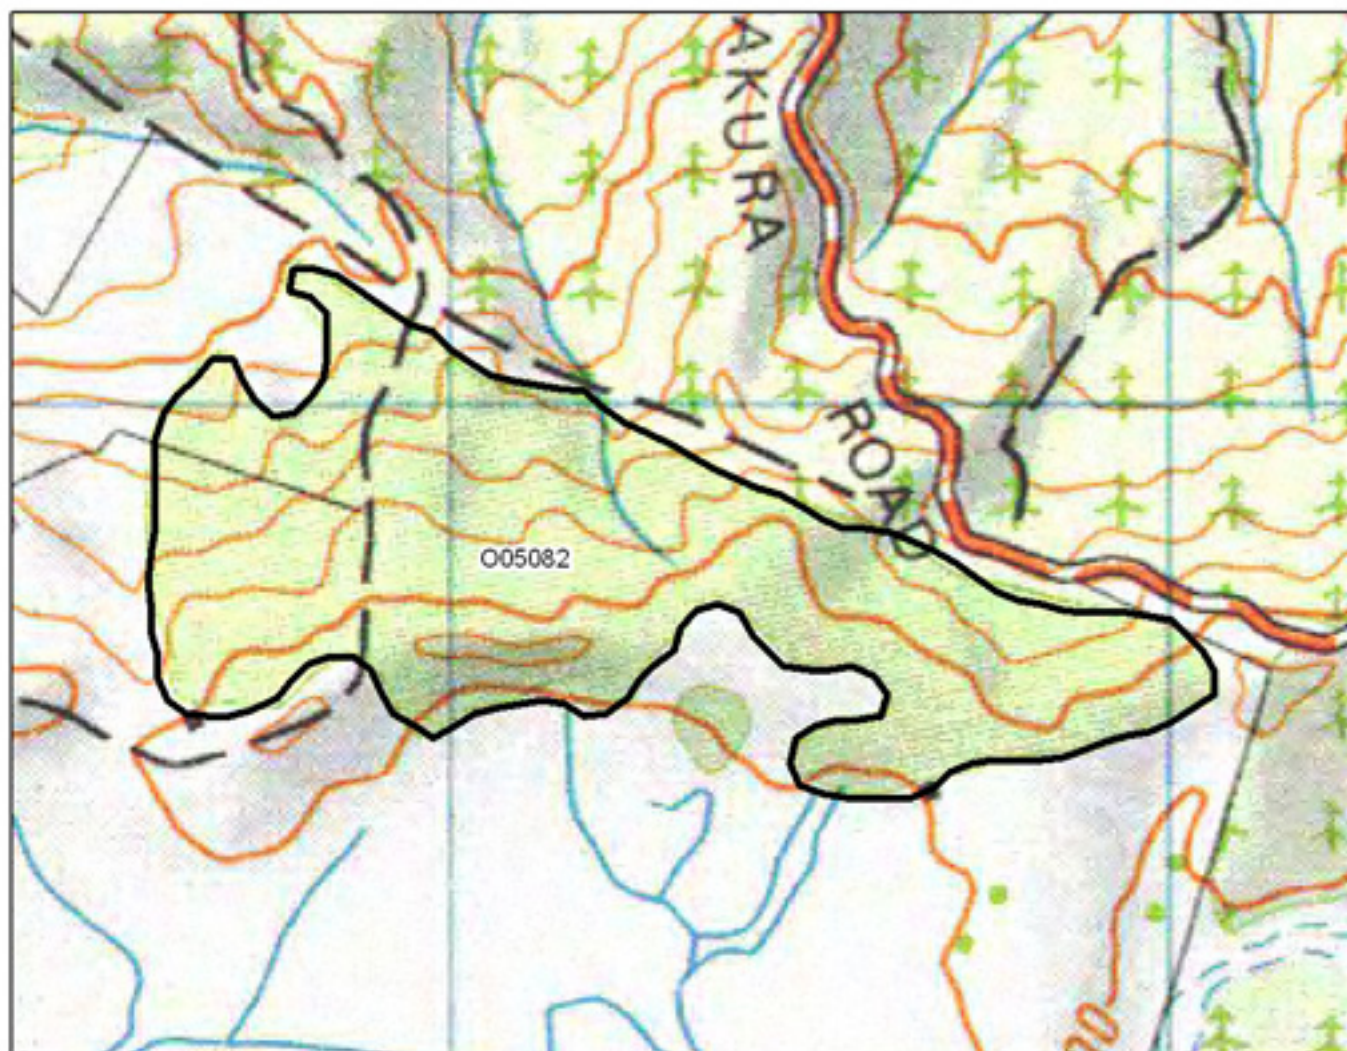

O05076 Horeke Road East Bush

- S= Shrubland
- F= Forest
- W= Wetland
- E= Estuarine

O05077 Omapo Bush

- S= Shrubland
- F= Forest
- W= Wetland
- E= Estuarine

O05078 Rurunga Stream Forest

- S= Shrubland
- F= Forest
- W= Wetland
- E= Estuarine

O05079 Otautu Stream Headwaters

- S= Shrubland
- F= Forest
- W= Wetland
- E= Estuarine

O05080 Wairere Stream Forest Mosaic

- S= Shrubland
- F= Forest
- W= Wetland
- E= Estuarine

O05081 Whitecliffs

S= Shrubland
F= Forest
W= Wetland
E= Estuarine

O05082 Whitecliffs Ltd Bush

- S= Shrubland
- F= Forest
- W= Wetland
- E= Estuarine

O05083 Pukewhao Forest Mosaic

- S= Shrubland
- F= Forest
- W= Wetland
- E= Estuarine

O05084 CarrsWaimahe Stream Bush

- S= Shrubland
- F= Forest
- W= Wetland
- E= Estuarine