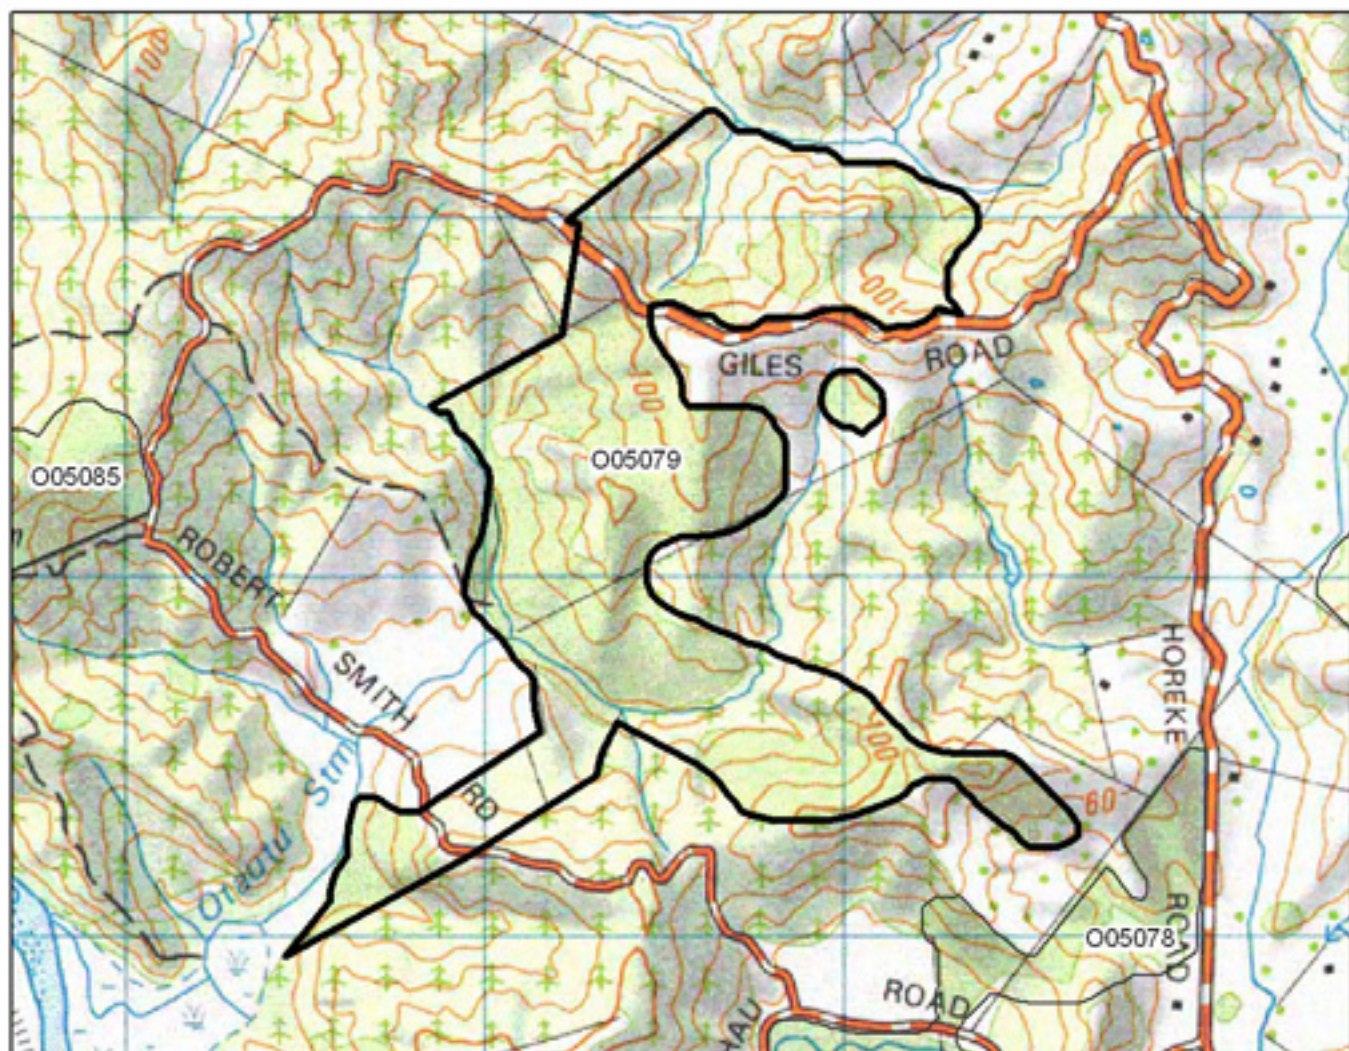

O05076 Horeke Road East Bush

- S= Shrubland
- F= Forest
- W= Wetland
- E= Estuarine

O05077 Omapo Bush

- S= Shrubland
- F= Forest
- W= Wetland
- E= Estuarine

O05078 Rurunga Stream Forest

- S= Shrubland
- F= Forest
- W= Wetland
- E= Estuarine

O05079 Otautu Stream Headwaters

- S= Shrubland
- F= Forest
- W= Wetland
- E= Estuarine

O05080 Wairere Stream Forest Mosaic

- S= Shrubland
- F= Forest
- W= Wetland
- E= Estuarine

O05081 Whitecliffs

S= Shrubland
F= Forest
W= Wetland
E= Estuarine

O05085 Motukiore Bush Association

S= Shrubland
F= Forest
W= Wetland
E= Estuarine