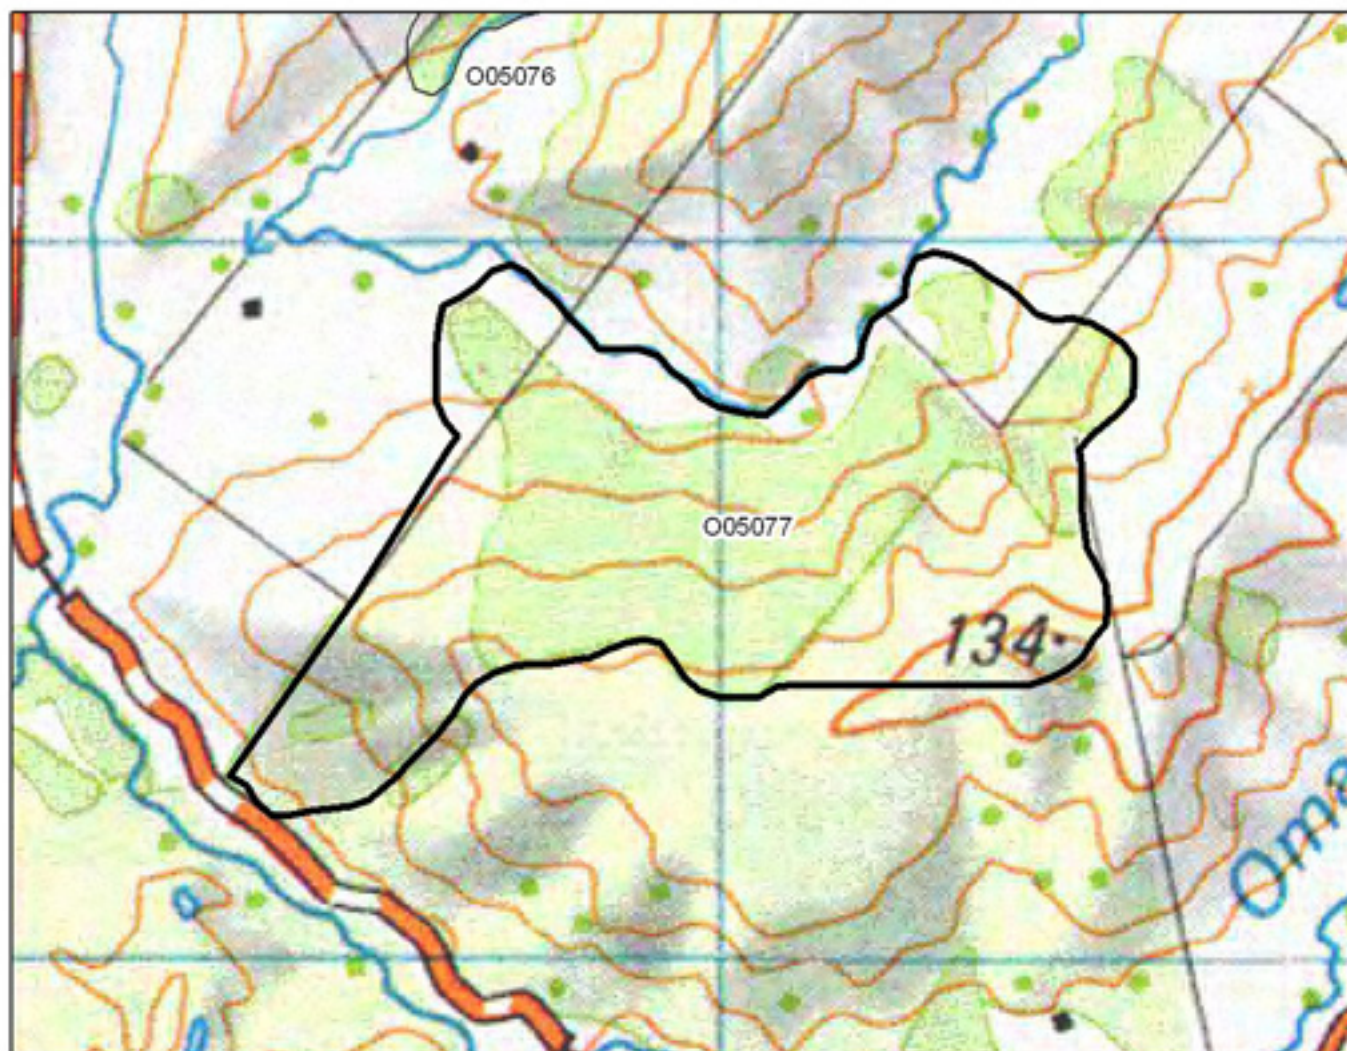

O05076 Horeke Road East Bush

- S= Shrubland
- F= Forest
- W= Wetland
- E= Estuarine

O05077 Omapo Bush

- S= Shrubland
- F= Forest
- W= Wetland
- E= Estuarine

O05078 Rurunga Stream Forest

- S= Shrubland
- F= Forest
- W= Wetland
- E= Estuarine

O05079 Otautu Stream Headwaters

- S= Shrubland
- F= Forest
- W= Wetland
- E= Estuarine

O05080 Wairere Stream Forest Mosaic

- S= Shrubland
- F= Forest
- W= Wetland
- E= Estuarine

O05081 Whitecliffs

S= Shrubland
F= Forest
W= Wetland
E= Estuarine