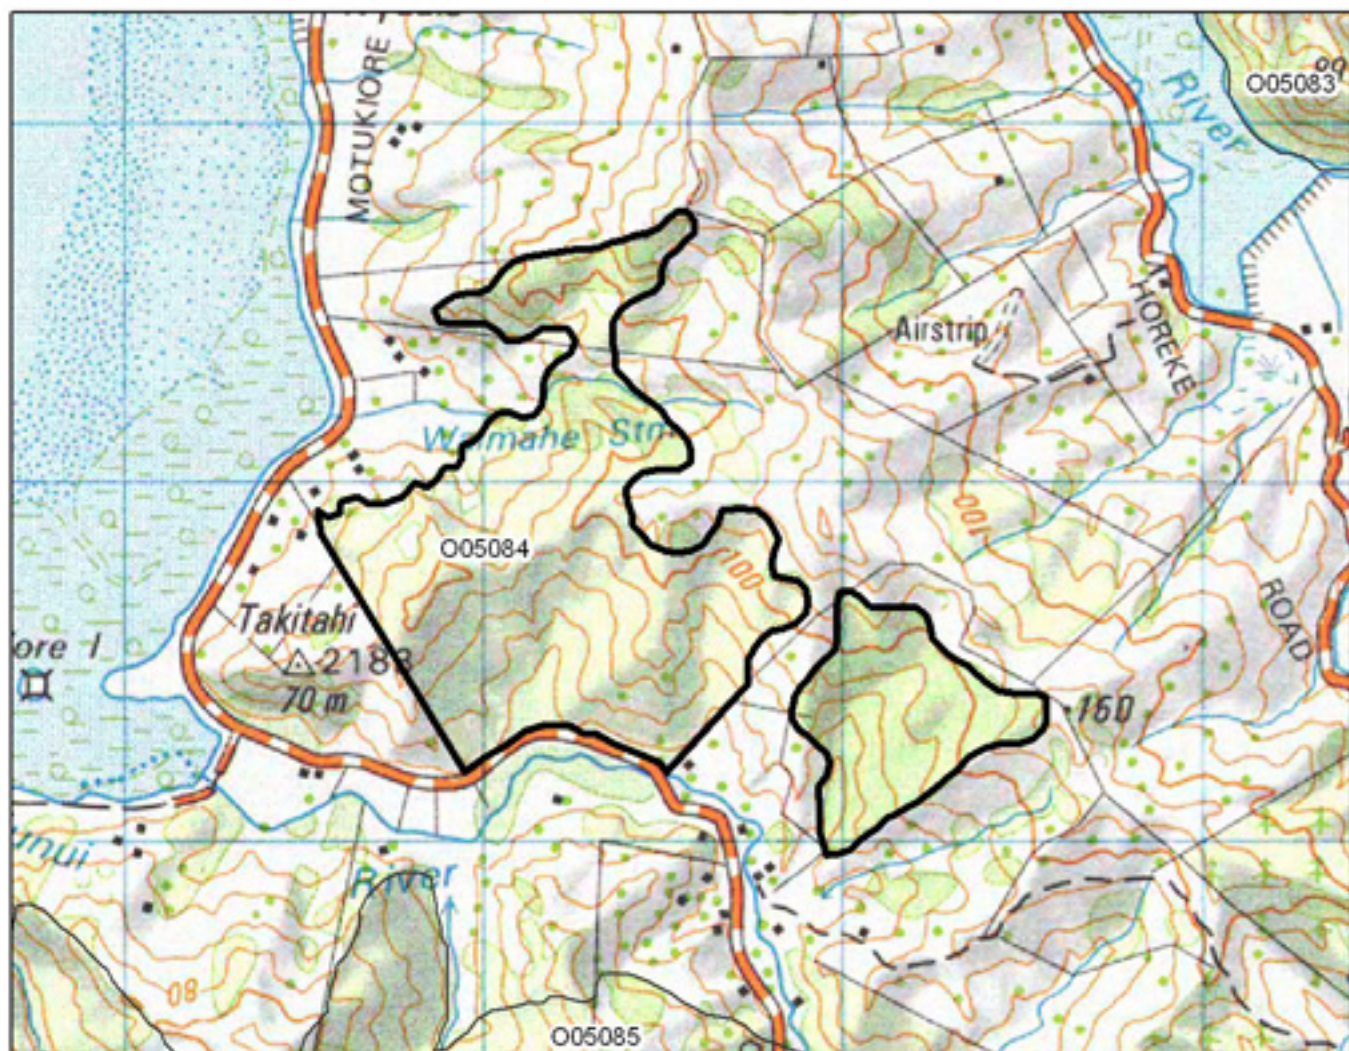

O05079 Otautu Stream Headwaters

- S= Shrubland
- F= Forest
- W= Wetland
- E= Estuarine

O05080 Wairere Stream Forest Mosaic

- S= Shrubland
- F= Forest
- W= Wetland
- E= Estuarine

O05081 Whitecliffs

S= Shrubland
F= Forest
W= Wetland
E= Estuarine

O05082 Whitecliffs Ltd Bush

- S= Shrubland
- F= Forest
- W= Wetland
- E= Estuarine

O05083 Pukewhao Forest Mosaic

- S= Shrubland
- F= Forest
- W= Wetland
- E= Estuarine

O05084 CarrsWaimahe Stream Bush

- S= Shrubland
- F= Forest
- W= Wetland
- E= Estuarine

O05085 Motukiore Bush Association

S= Shrubland
F= Forest
W= Wetland
E= Estuarine