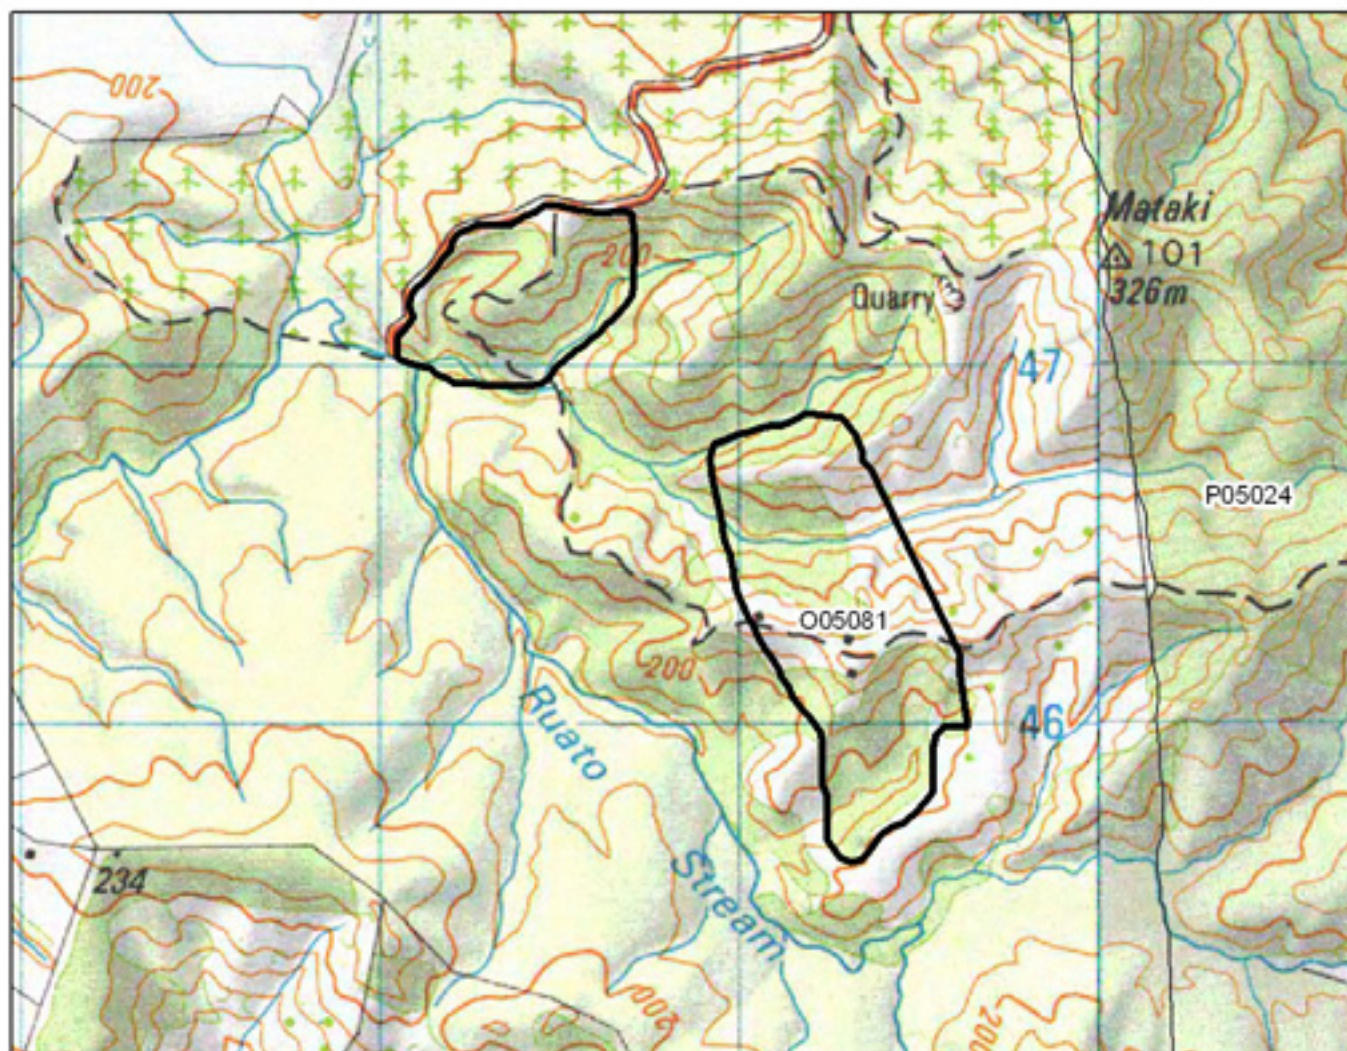

O05076 Horeke Road East Bush

- S= Shrubland
- F= Forest
- W= Wetland
- E= Estuarine

O05077 Omapo Bush

- S= Shrubland
- F= Forest
- W= Wetland
- E= Estuarine

O05078 Rurunga Stream Forest

- S= Shrubland
- F= Forest
- W= Wetland
- E= Estuarine

O05079 Otautu Stream Headwaters

- S= Shrubland
- F= Forest
- W= Wetland
- E= Estuarine

O05080 Wairere Stream Forest Mosaic

- S= Shrubland
- F= Forest
- W= Wetland
- E= Estuarine

O05081 Whitecliffs

S= Shrubland
F= Forest
W= Wetland
E= Estuarine

O05082 Whitecliffs Ltd Bush

- S= Shrubland
- F= Forest
- W= Wetland
- E= Estuarine

O05083 Pukewhao Forest Mosaic

- S= Shrubland
- F= Forest
- W= Wetland
- E= Estuarine

O05084 CarrsWaimahe Stream Bush

- S= Shrubland
- F= Forest
- W= Wetland
- E= Estuarine