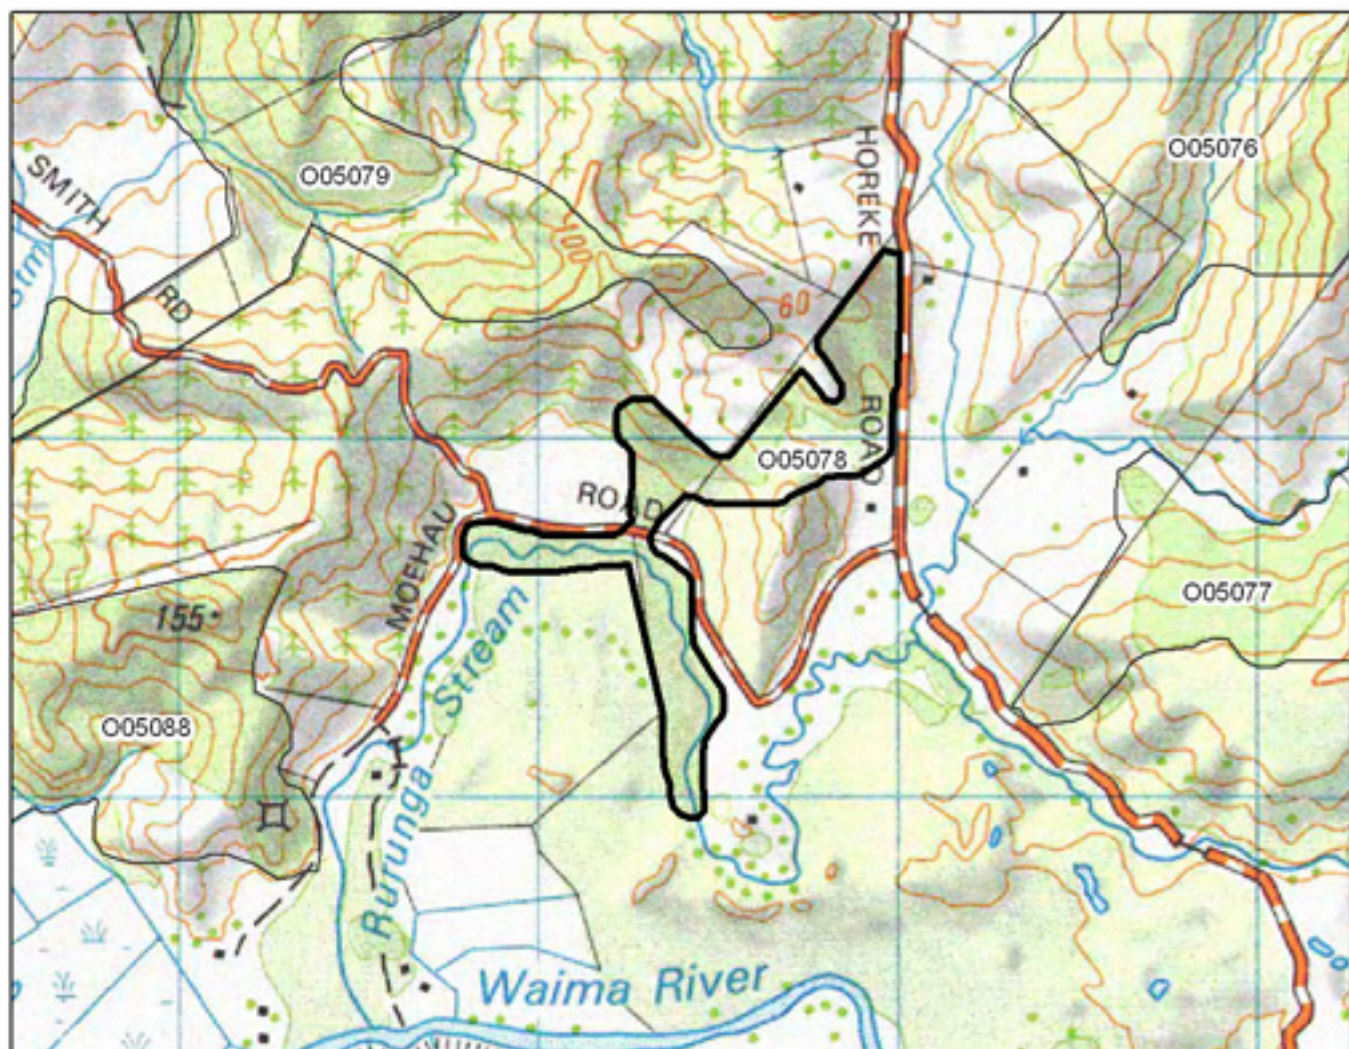

O05076 Horeke Road East Bush

- S= Shrubland
- F= Forest
- W= Wetland
- E= Estuarine

O05077 Omapo Bush

- S= Shrubland
- F= Forest
- W= Wetland
- E= Estuarine

O05078 Rurunga Stream Forest

- S= Shrubland
- F= Forest
- W= Wetland
- E= Estuarine

O05079 Otautu Stream Headwaters

- S= Shrubland
- F= Forest
- W= Wetland
- E= Estuarine

O05080 Wairere Stream Forest Mosaic

- S= Shrubland
- F= Forest
- W= Wetland
- E= Estuarine

O05081 Whitecliffs

S= Shrubland
F= Forest
W= Wetland
E= Estuarine

O05085 Motukiore Bush Association

S= Shrubland
F= Forest
W= Wetland
E= Estuarine