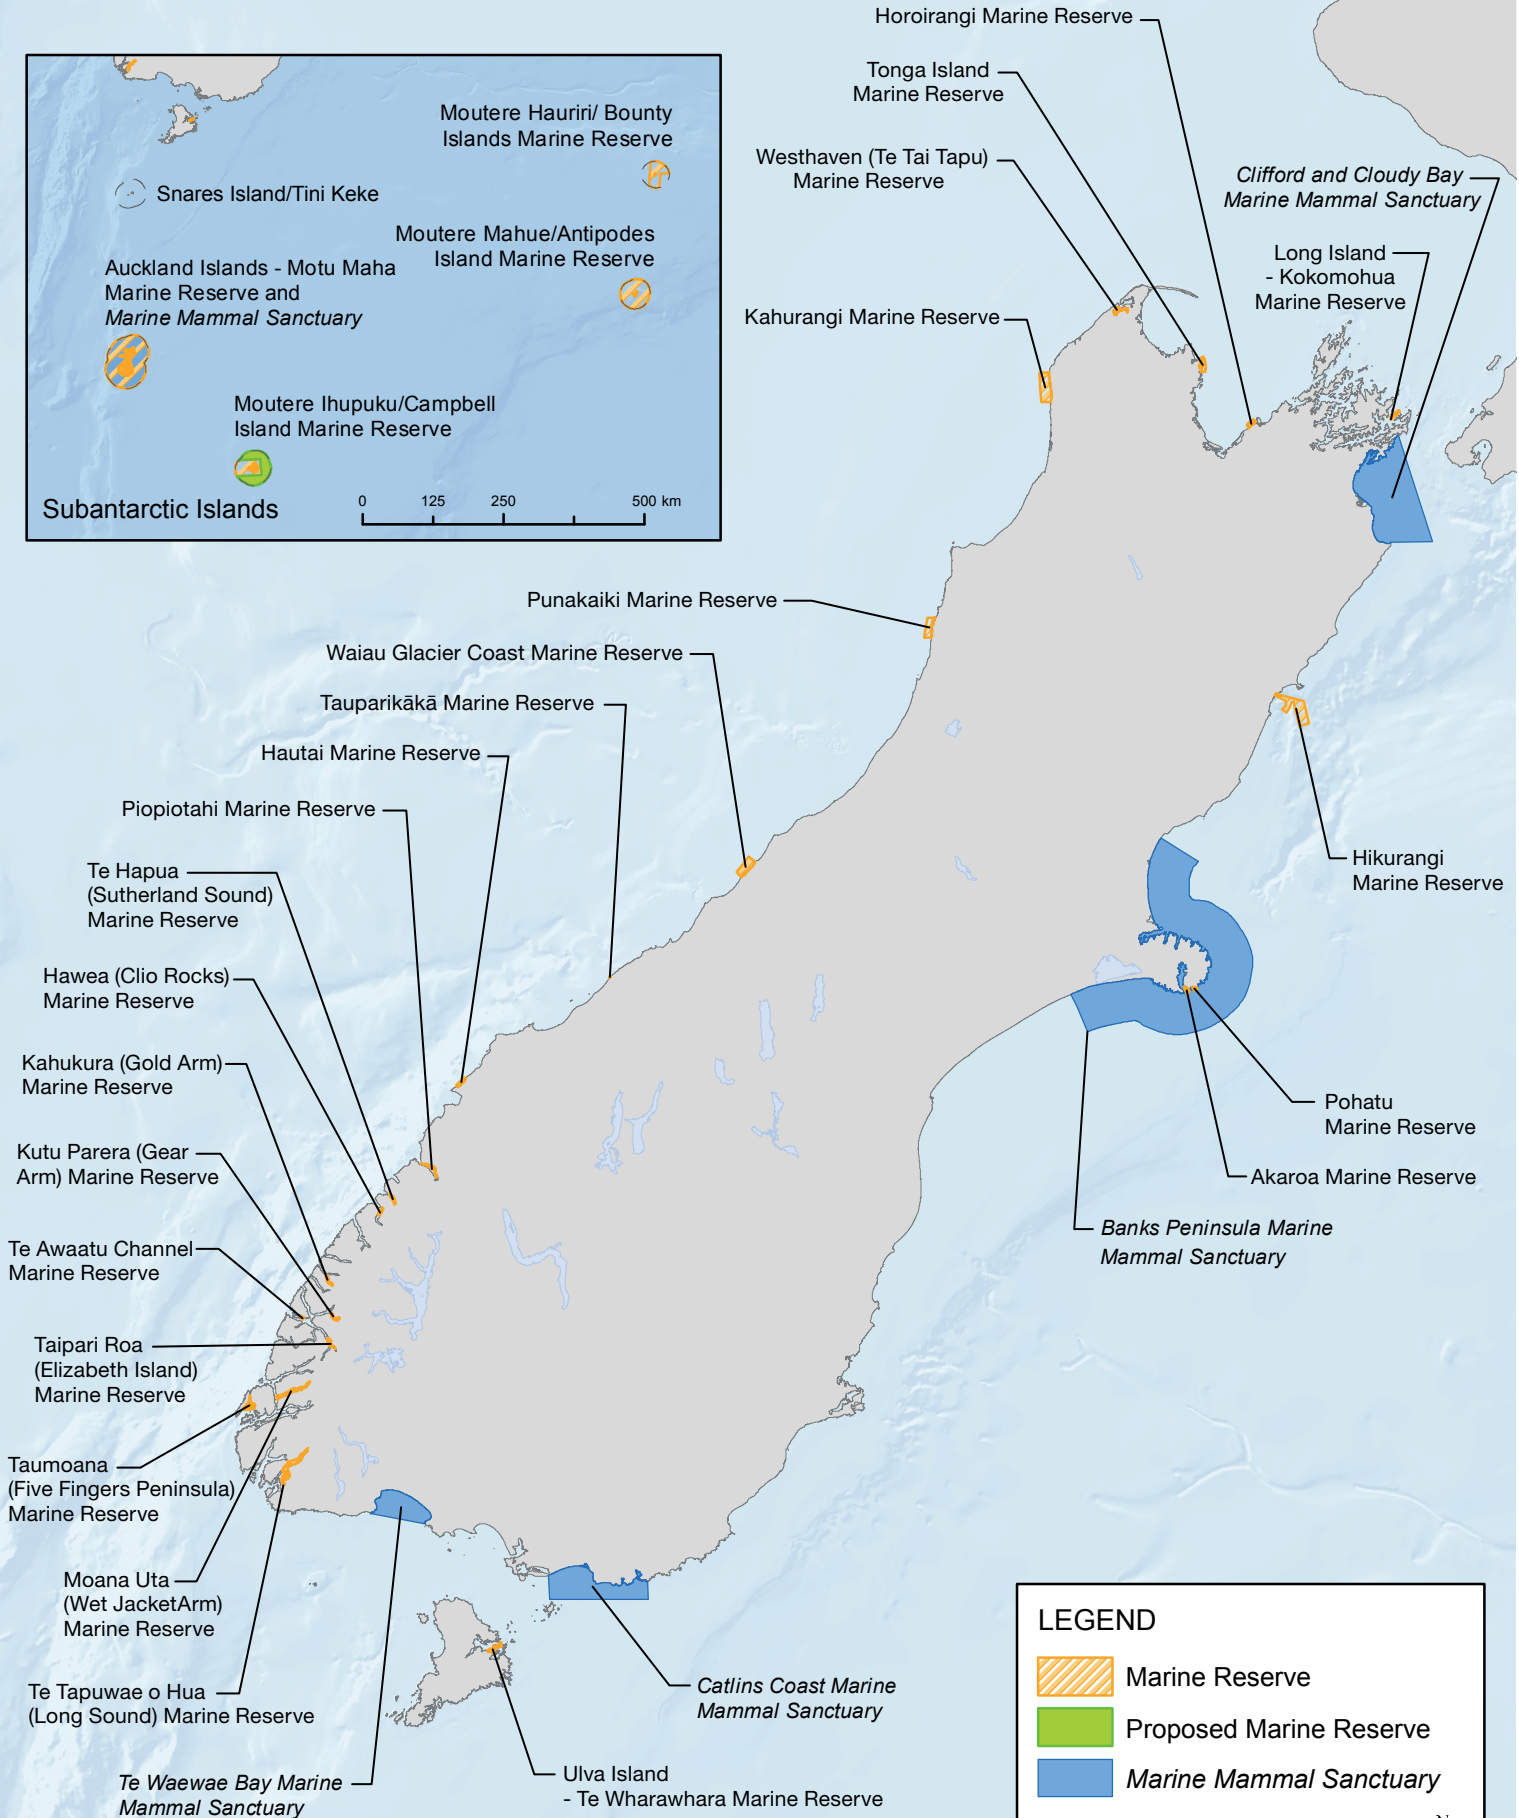

Marine Reserves and Marine Mammal Sanctuaries South Island

LEGEND

- Marine Reserve
- Proposed Marine Reserve
- Marine Mammal Sanctuary

0 75 150 km

N