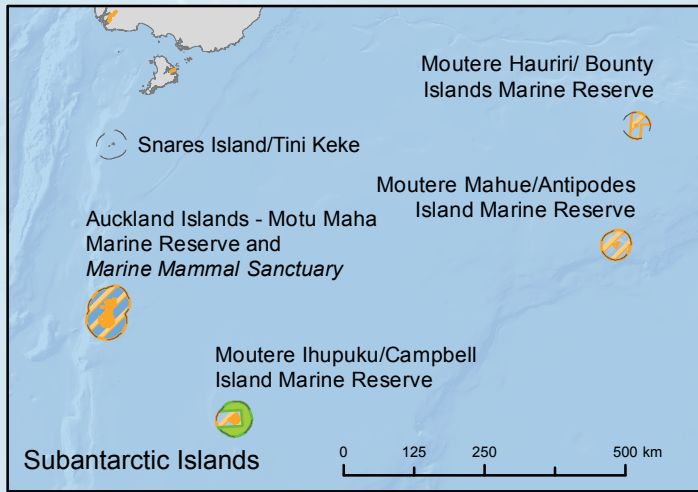

Marine Reserves and Marine Mammal Sanctuaries South Island

LEGEND

- Marine Reserve
- Proposed Marine Reserve
- Marine Mammal Sanctuary

0 75 150 km

N