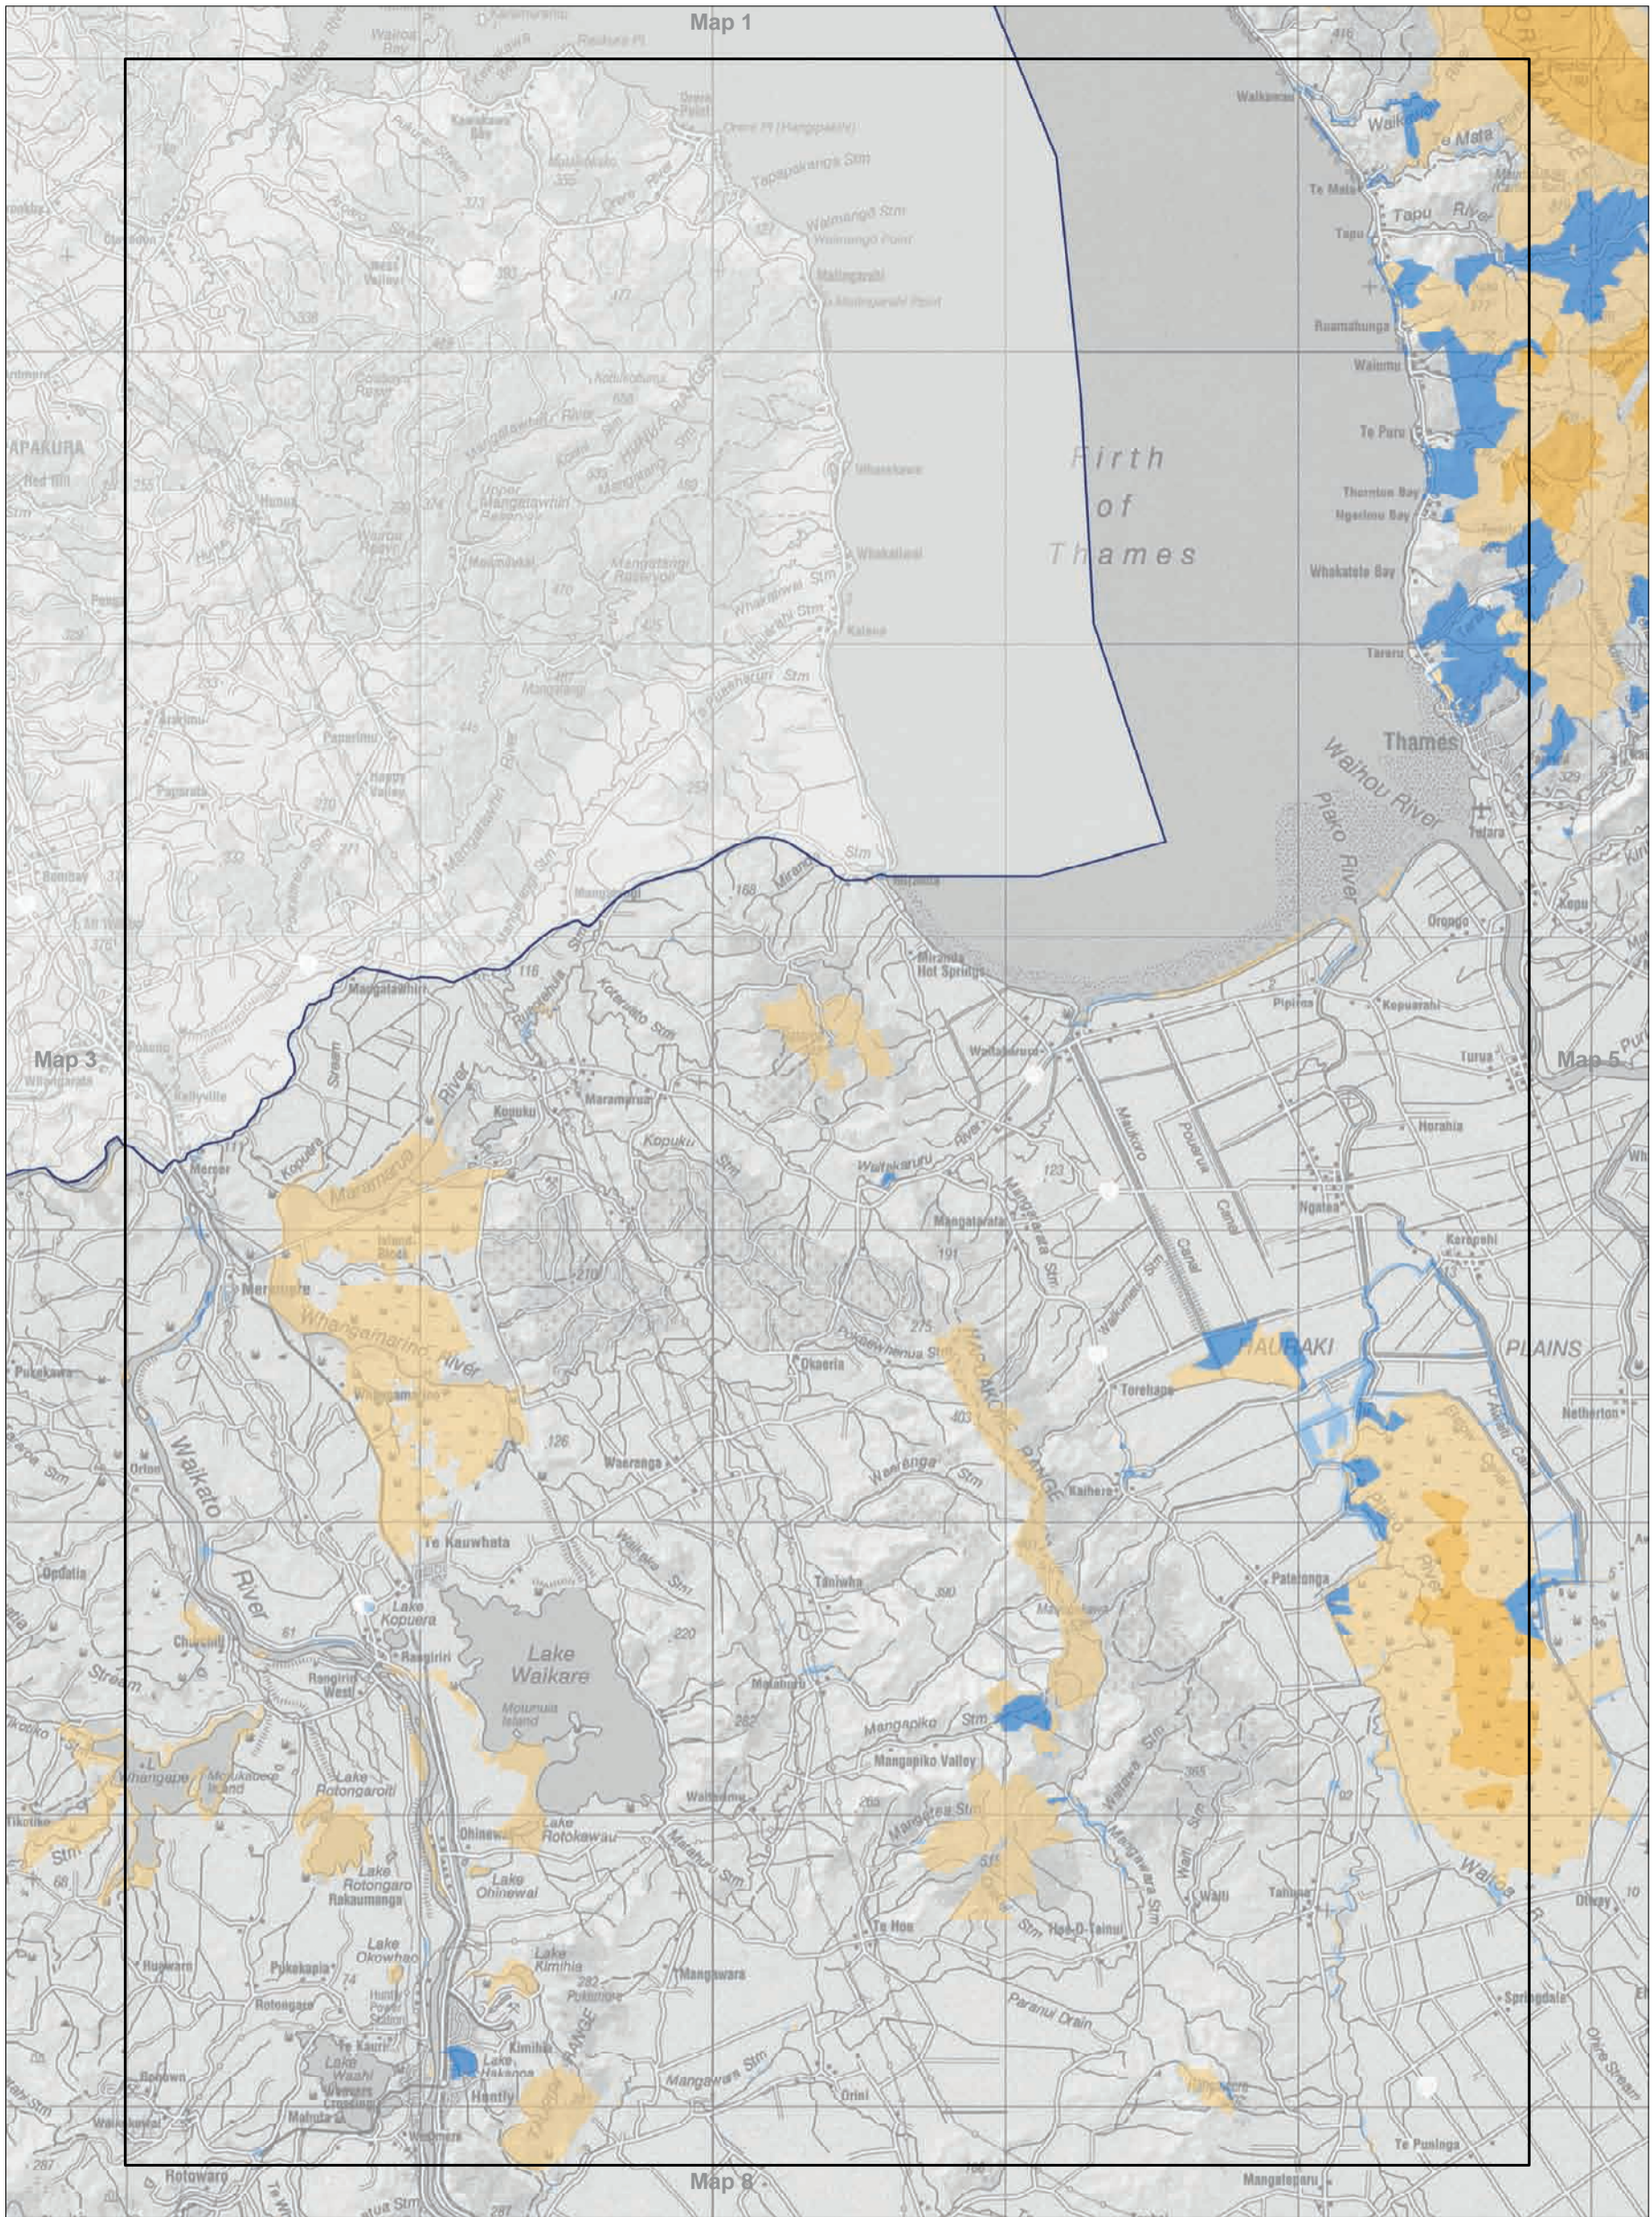

Map 11.1 Visitor management zones—detail
 Conservation Management Strategy
 Waikato

Conservation unit data is current as of 01/09/2014

Map 11.2 Visitor management zones—detail
 Conservation Management Strategy
 Waikato

Conservation unit data is current as of 01/09/2014

Map 11.4 Visitor management zones—detail
 Conservation Management Strategy
 Waikato

Conservation unit data is current as of 01/09/2014

Map 11.5 Visitor management zones—detail
 Conservation Management Strategy
 Waikato

Conservation unit data is current as of 01/09/2014

Map 11.6 Visitor management zones—detail

Conservation Management Strategy
 Waikato

Conservation unit data is current as of 01/09/2014

Map 11.7 Visitor management zones—detail