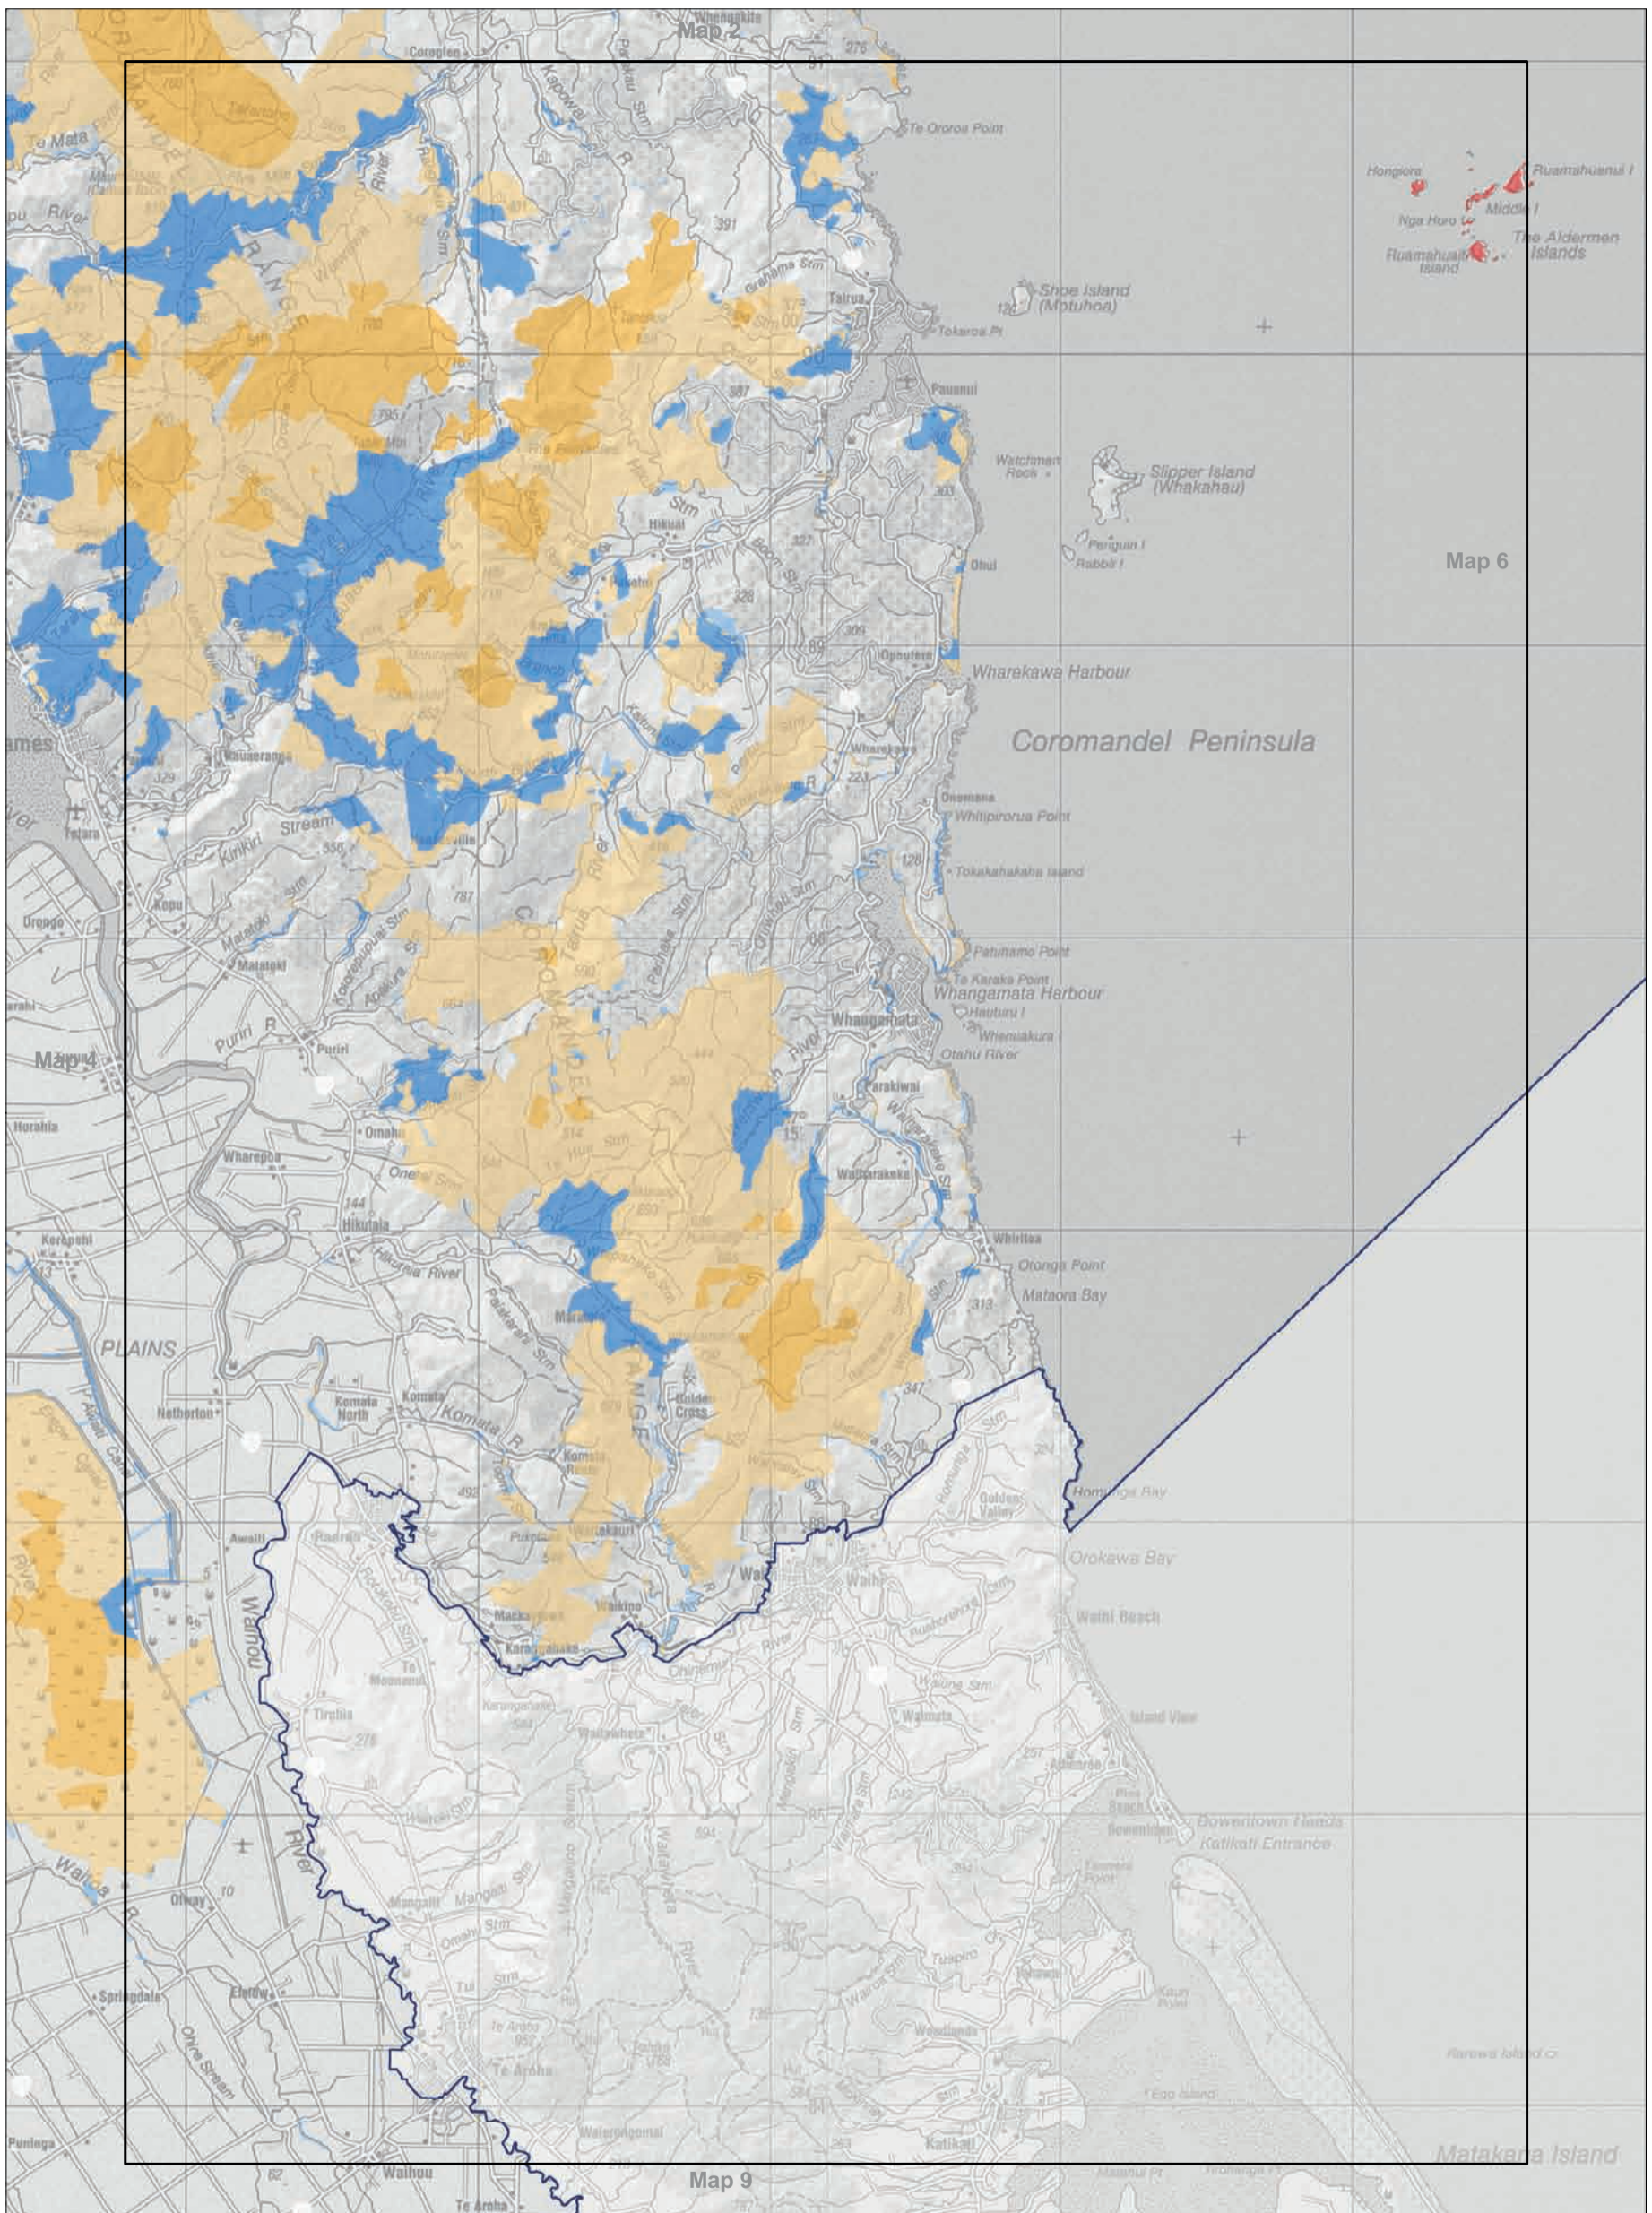

Map 11.1 Visitor management zones—detail
 Conservation Management Strategy
 Waikato

Conservation unit data is current as of 01/09/2014

Map 11.2 Visitor management zones—detail
 Conservation Management Strategy
 Waikato

Conservation unit data is current as of 01/09/2014

Map 11.4 Visitor management zones—detail
 Conservation Management Strategy
 Waikato

Conservation unit data is current as of 01/09/2014

Map 11.5 Visitor management zones—detail
 Conservation Management Strategy
 Waikato

Conservation unit data is current as of 01/09/2014

Map 11.6 Visitor management zones—detail

Conservation Management Strategy
 Waikato

Conservation unit data is current as of 01/09/2014

Map 11.7 Visitor management zones—detail