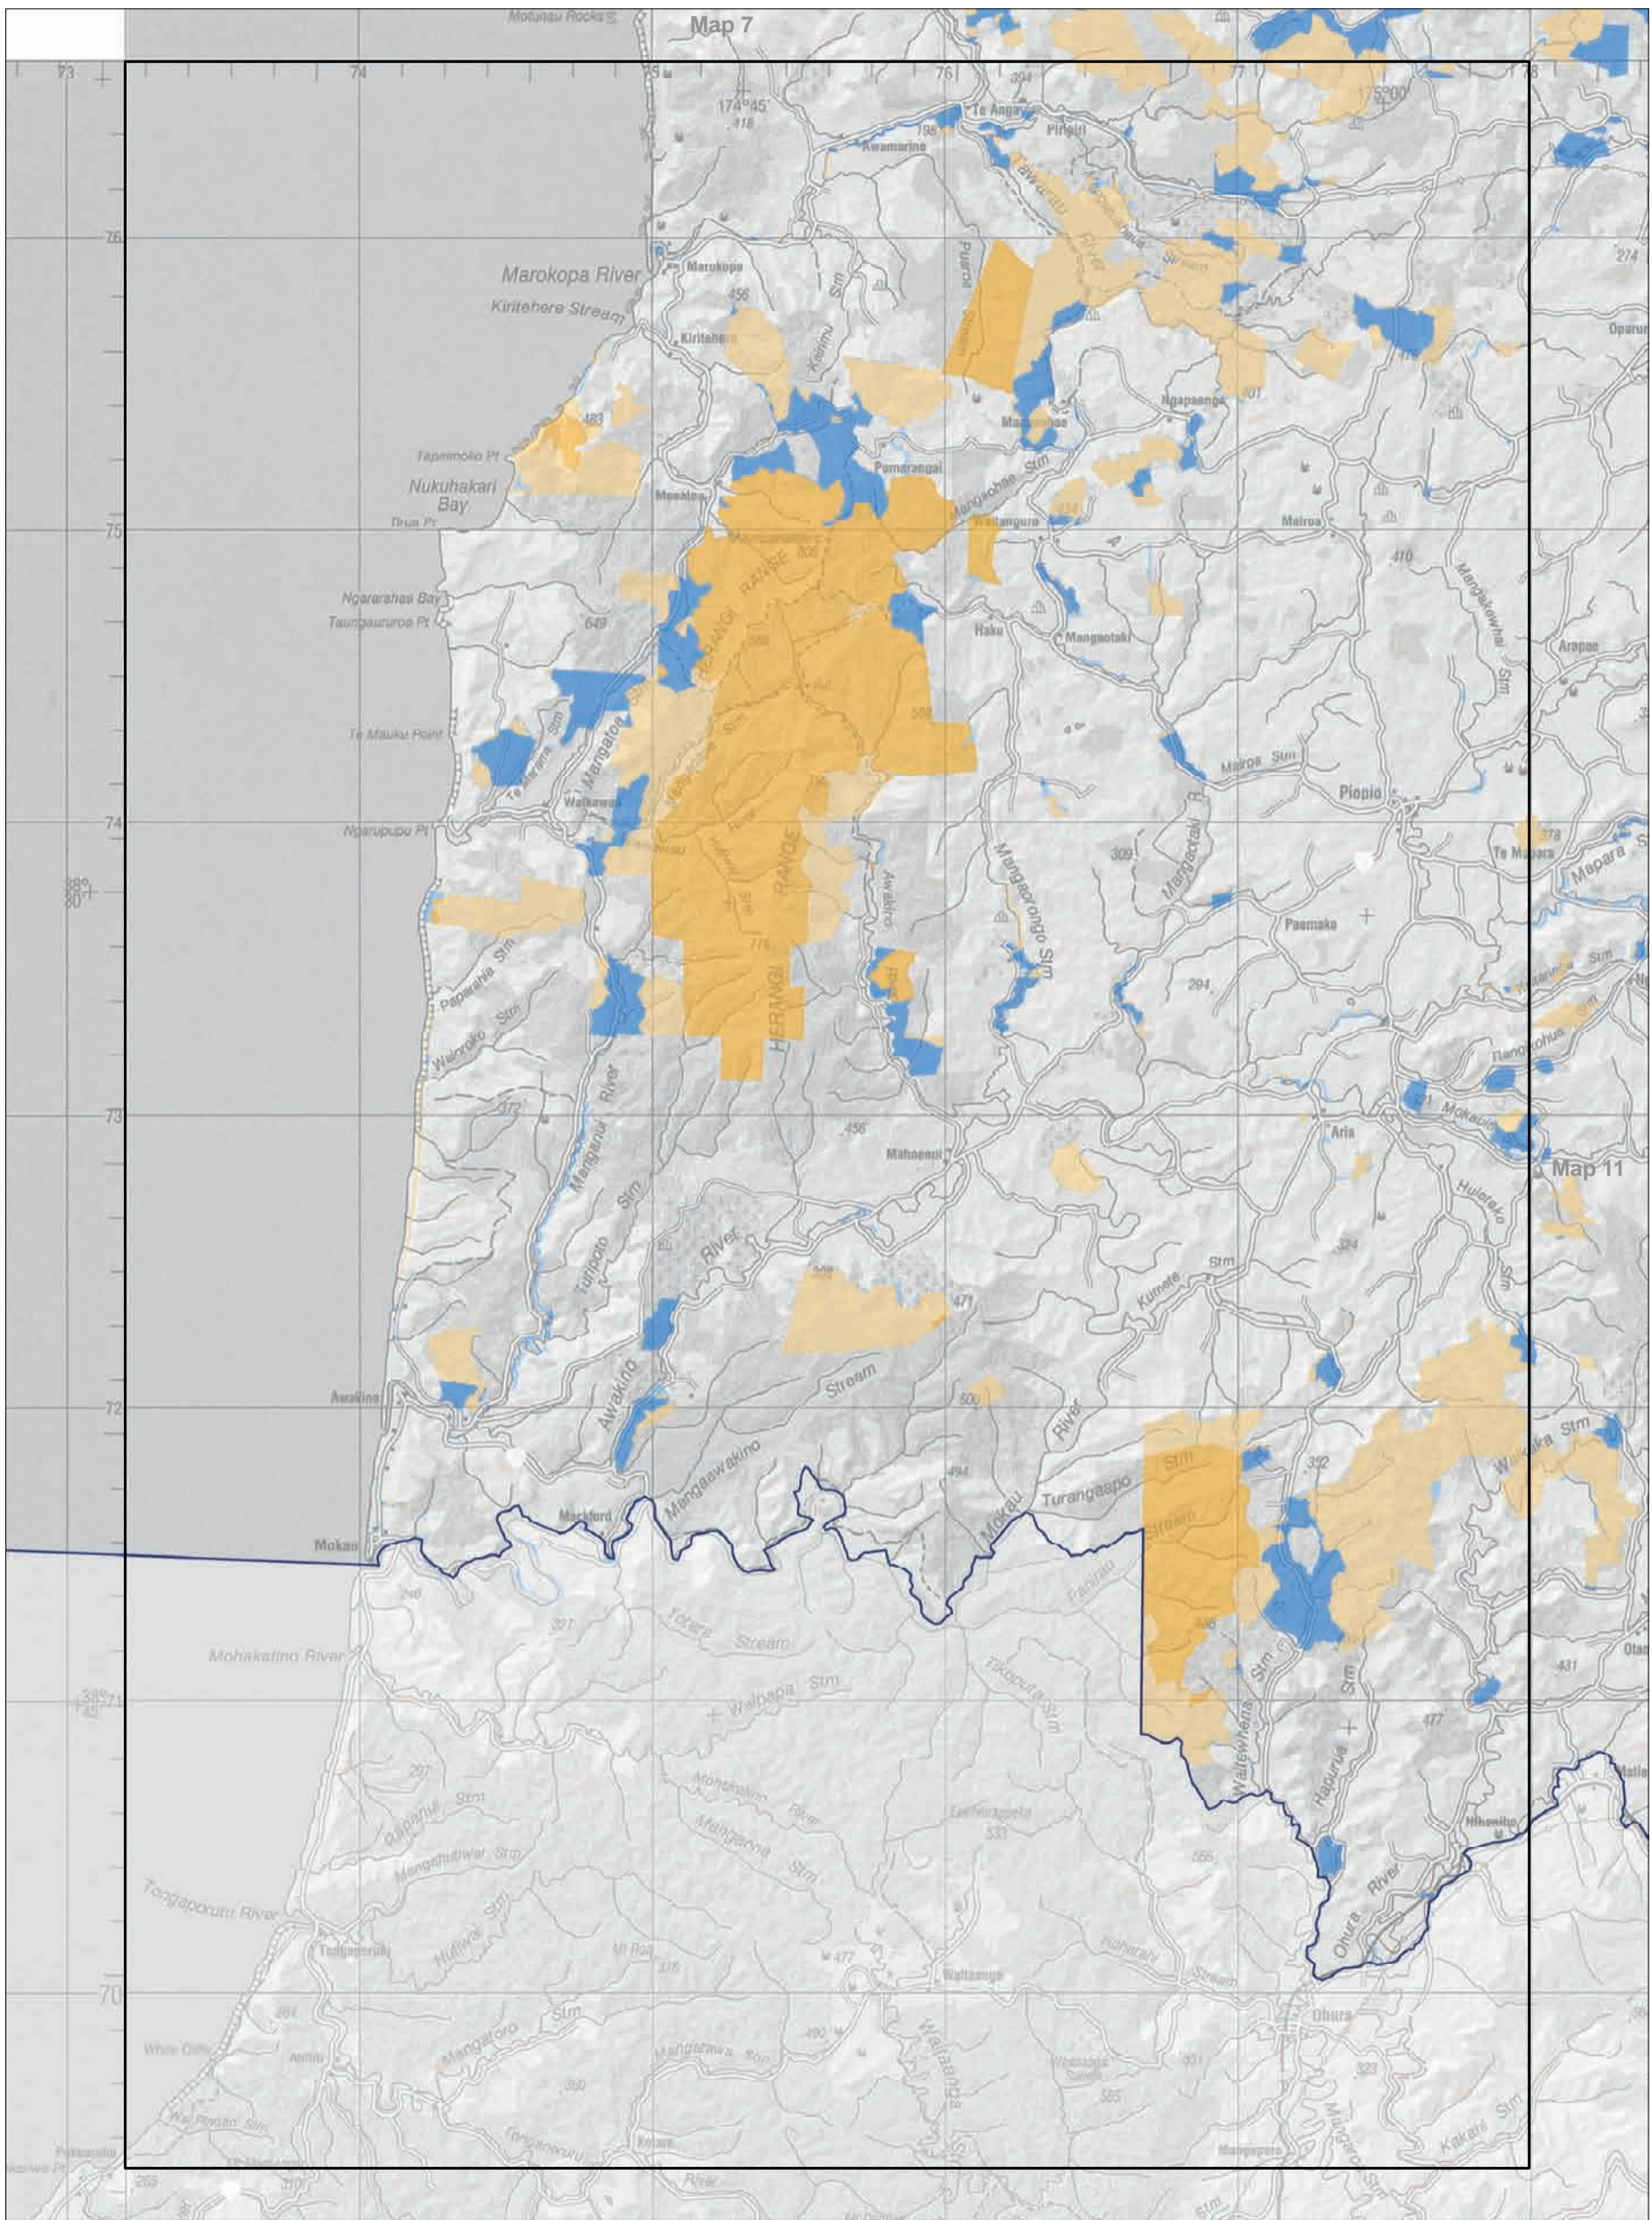

Conservation unit data is current as of 01/09/2014

Map 11.6 Visitor management zones—detail

Conservation Management Strategy
 Waikato

Conservation unit data is current as of 01/09/2014

Map 11.7 Visitor management zones—detail

Conservation Management Strategy

Waikato

Conservation unit data is current as of 01/09/2014

Map 11.8 Visitor management zones—detail
 Conservation Management Strategy
 Waikato

Conservation unit data is current as of 01/09/2014

Map 11.9 Visitor management zones—detail

Conservation Management Strategy

Waikato

Conservation unit data is current as of 01/09/2014

Map 11.10 Visitor management zones—detail
 Conservation Management Strategy
 Waikato