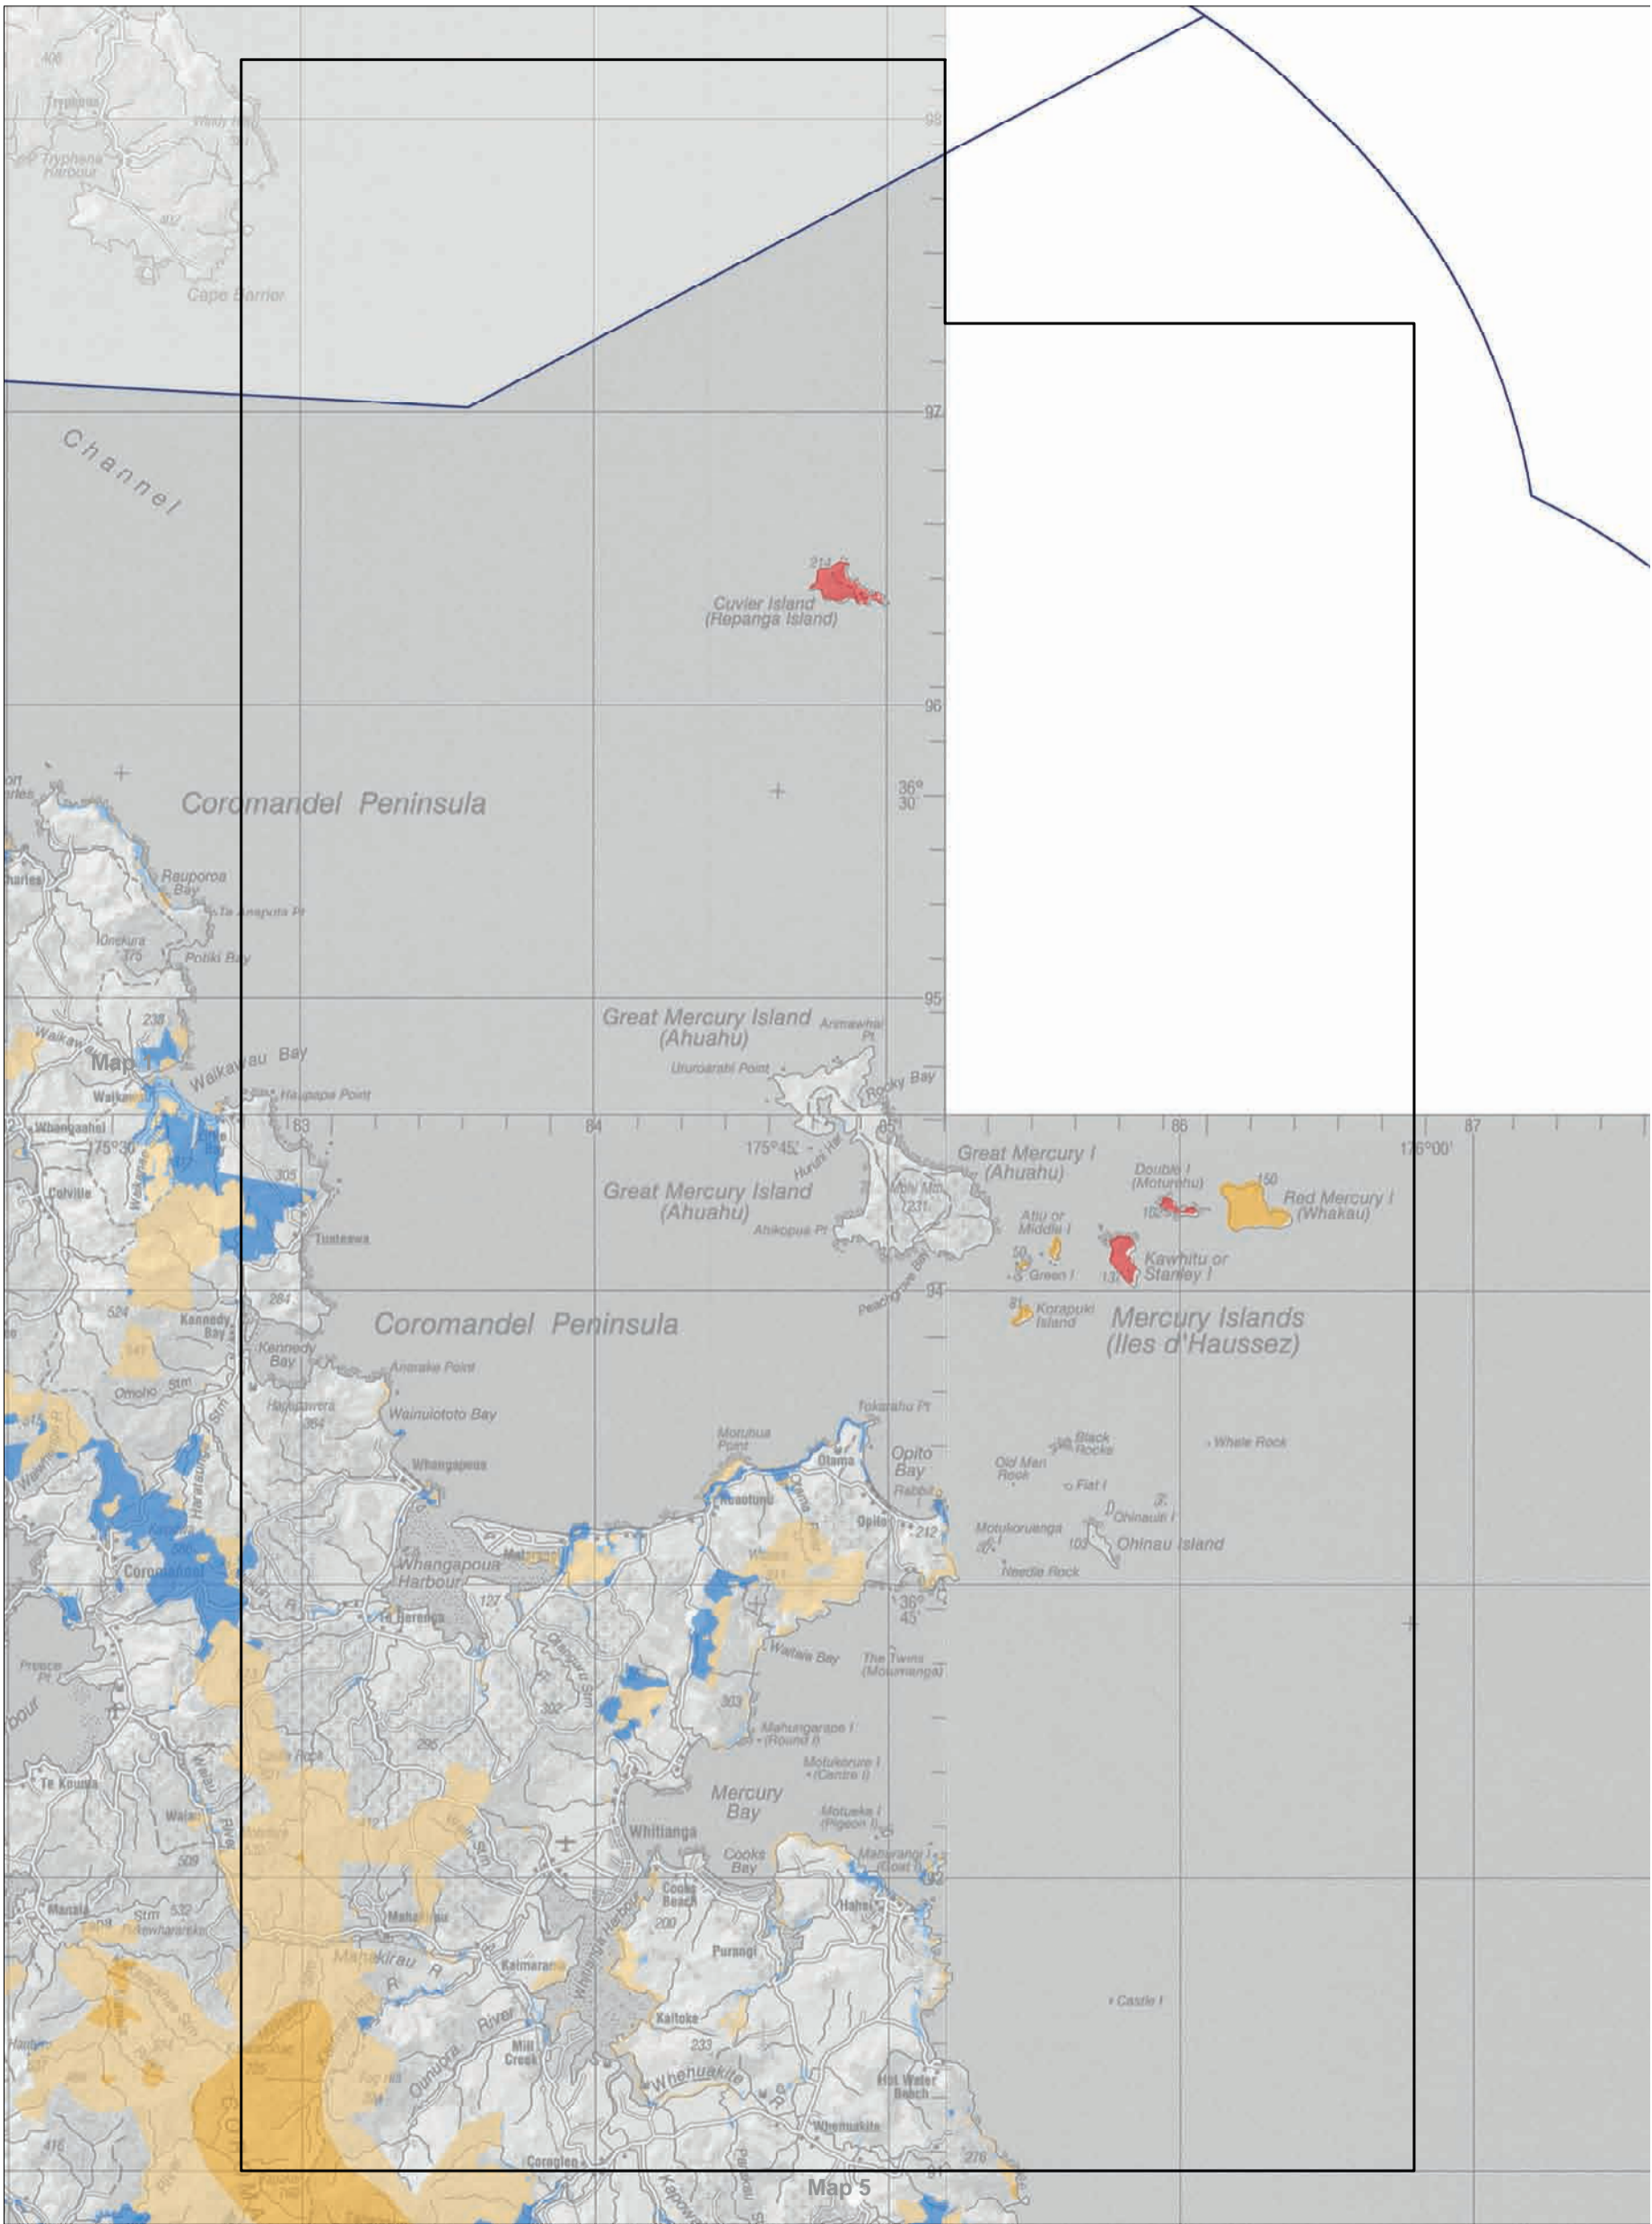

Map 11.1 Visitor management zones—detail
 Conservation Management Strategy
 Waikato

Conservation unit data is current as of 01/09/2014

Map 11.2 Visitor management zones—detail
 Conservation Management Strategy
 Waikato

Conservation unit data is current as of 01/09/2014

Map 11.4 Visitor management zones—detail
 Conservation Management Strategy
 Waikato

Conservation unit data is current as of 01/09/2014

Map 11.5 Visitor management zones—detail
 Conservation Management Strategy
 Waikato

Conservation unit data is current as of 01/09/2014

Map 11.6 Visitor management zones—detail

Conservation Management Strategy
 Waikato

Conservation unit data is current as of 01/09/2014

Map 11.7 Visitor management zones—detail