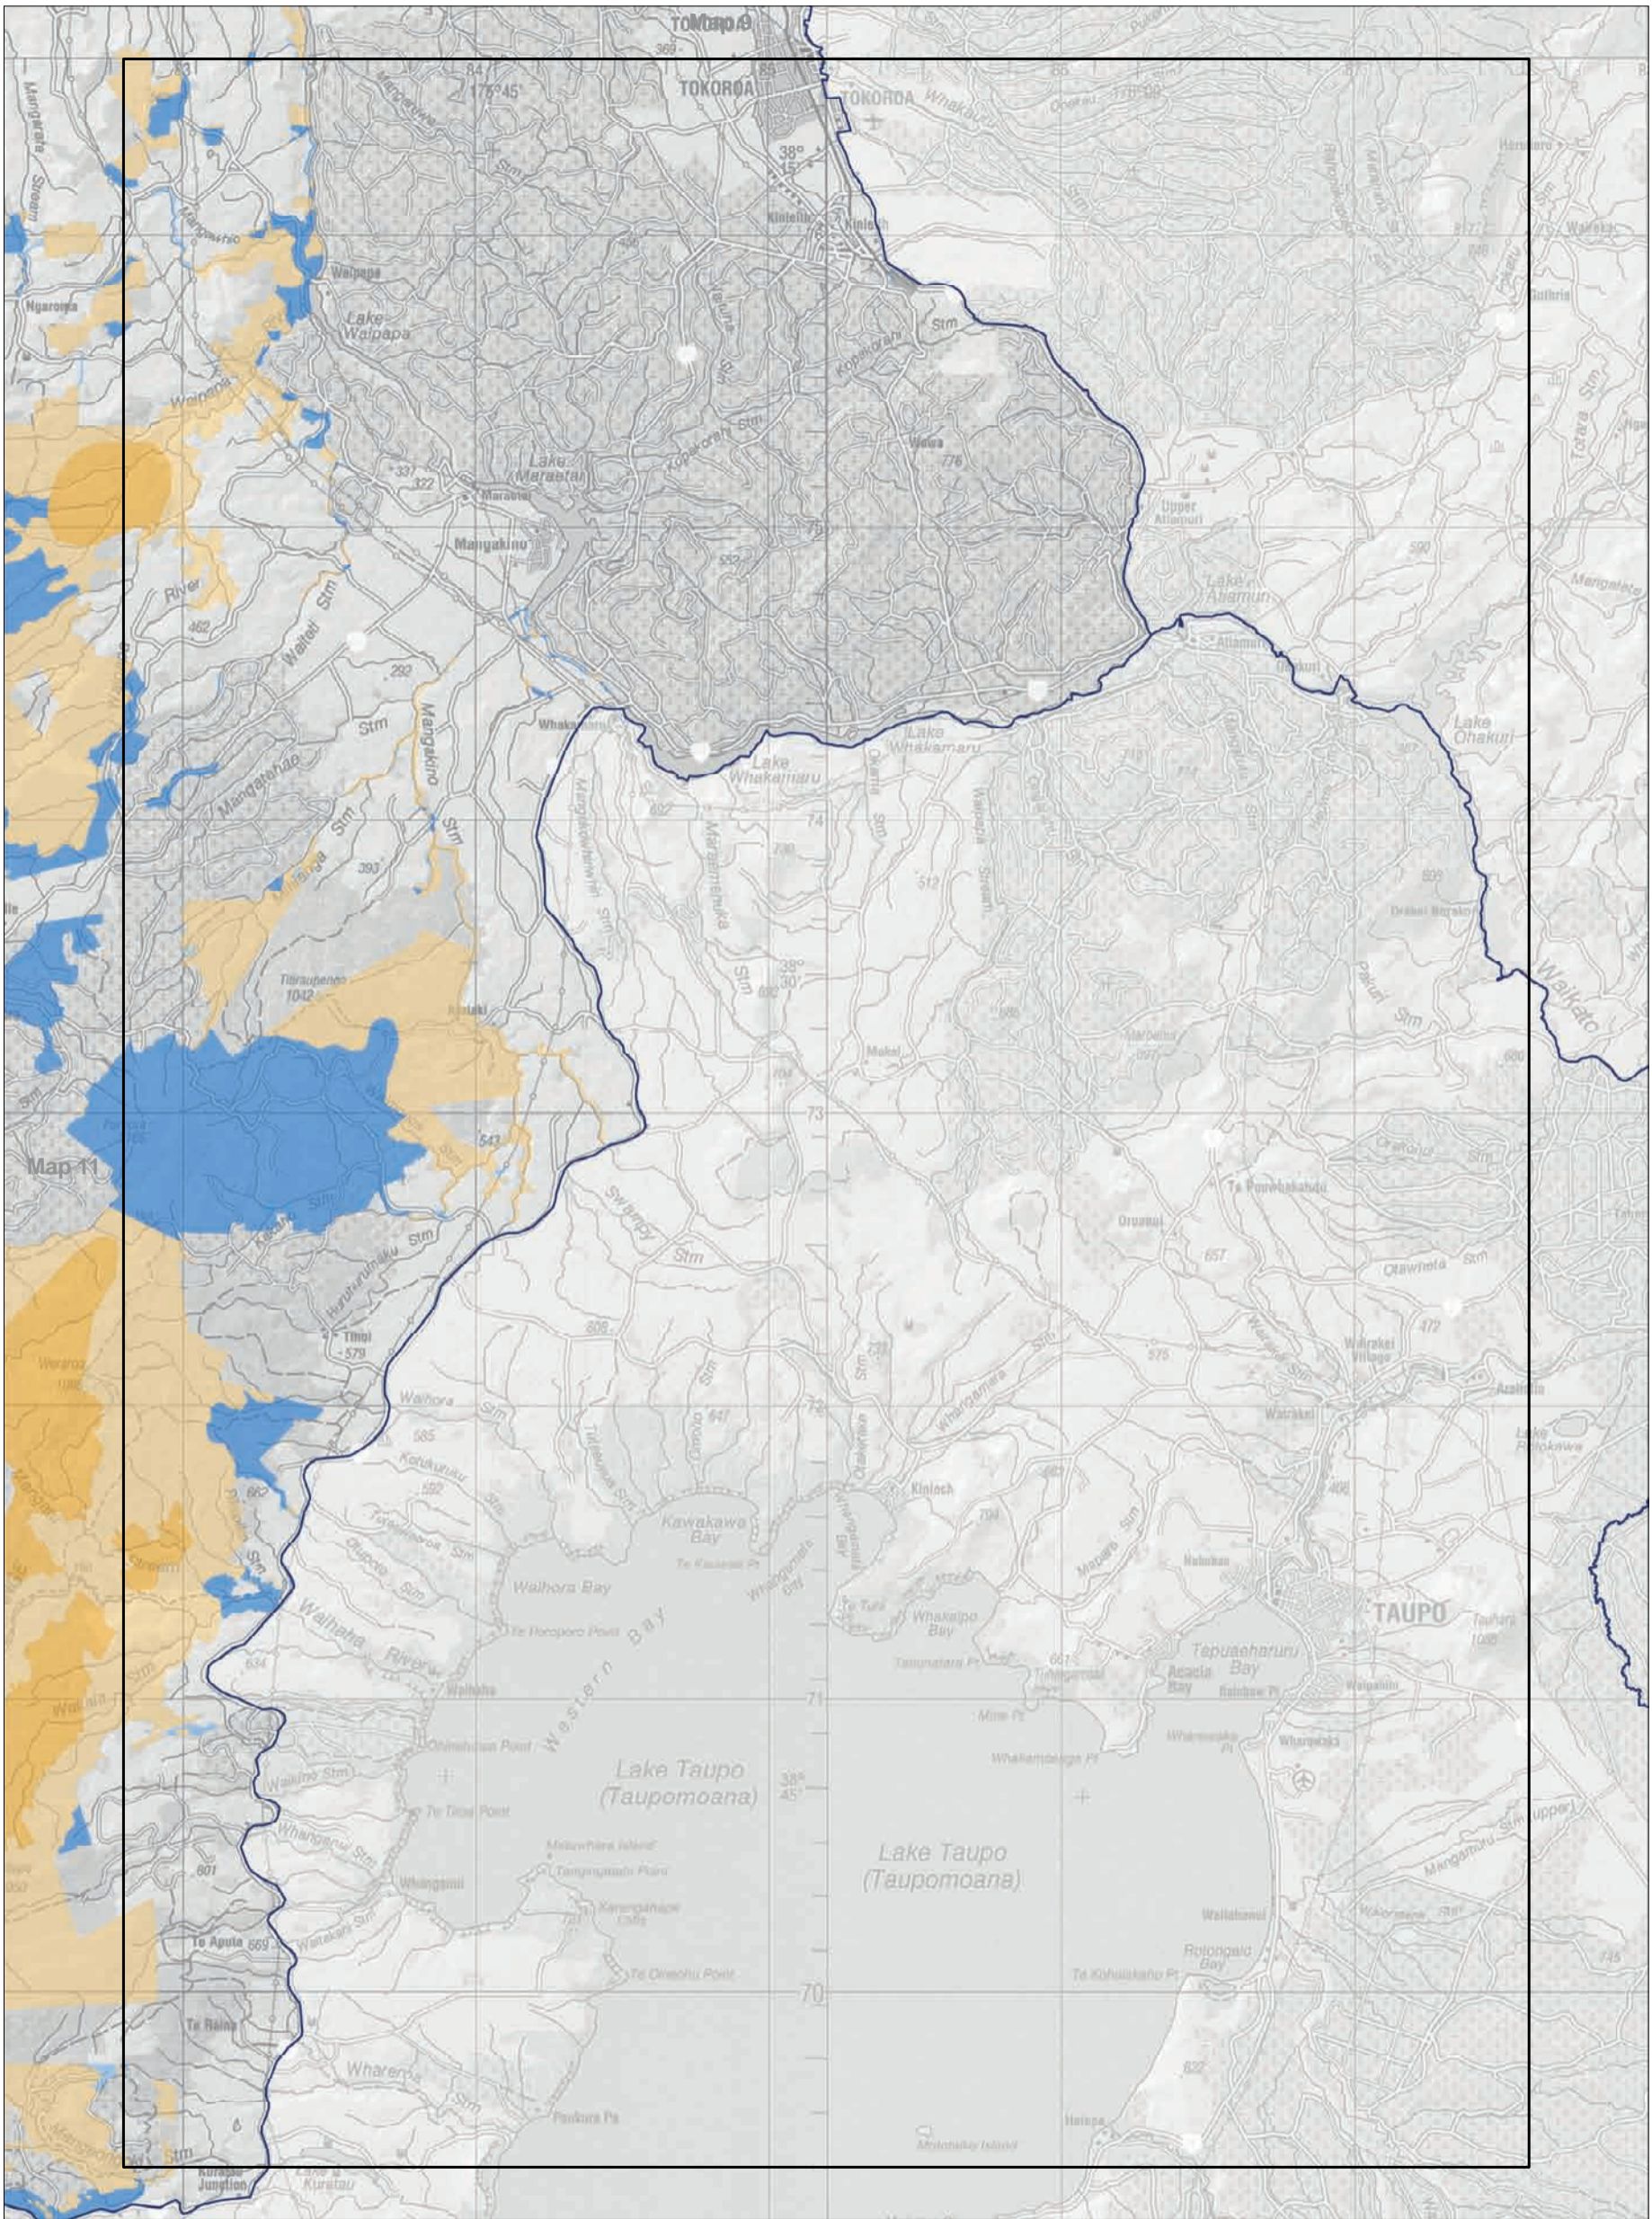

Conservation unit data is current as of 01/09/2014

Map 11.11 Visitor management zones—detail

Conservation Management Strategy

Waikato

Conservation unit data is current as of 01/09/2014

Map 11.12 Visitor management zones—detail
 Conservation Management Strategy
 Waikato