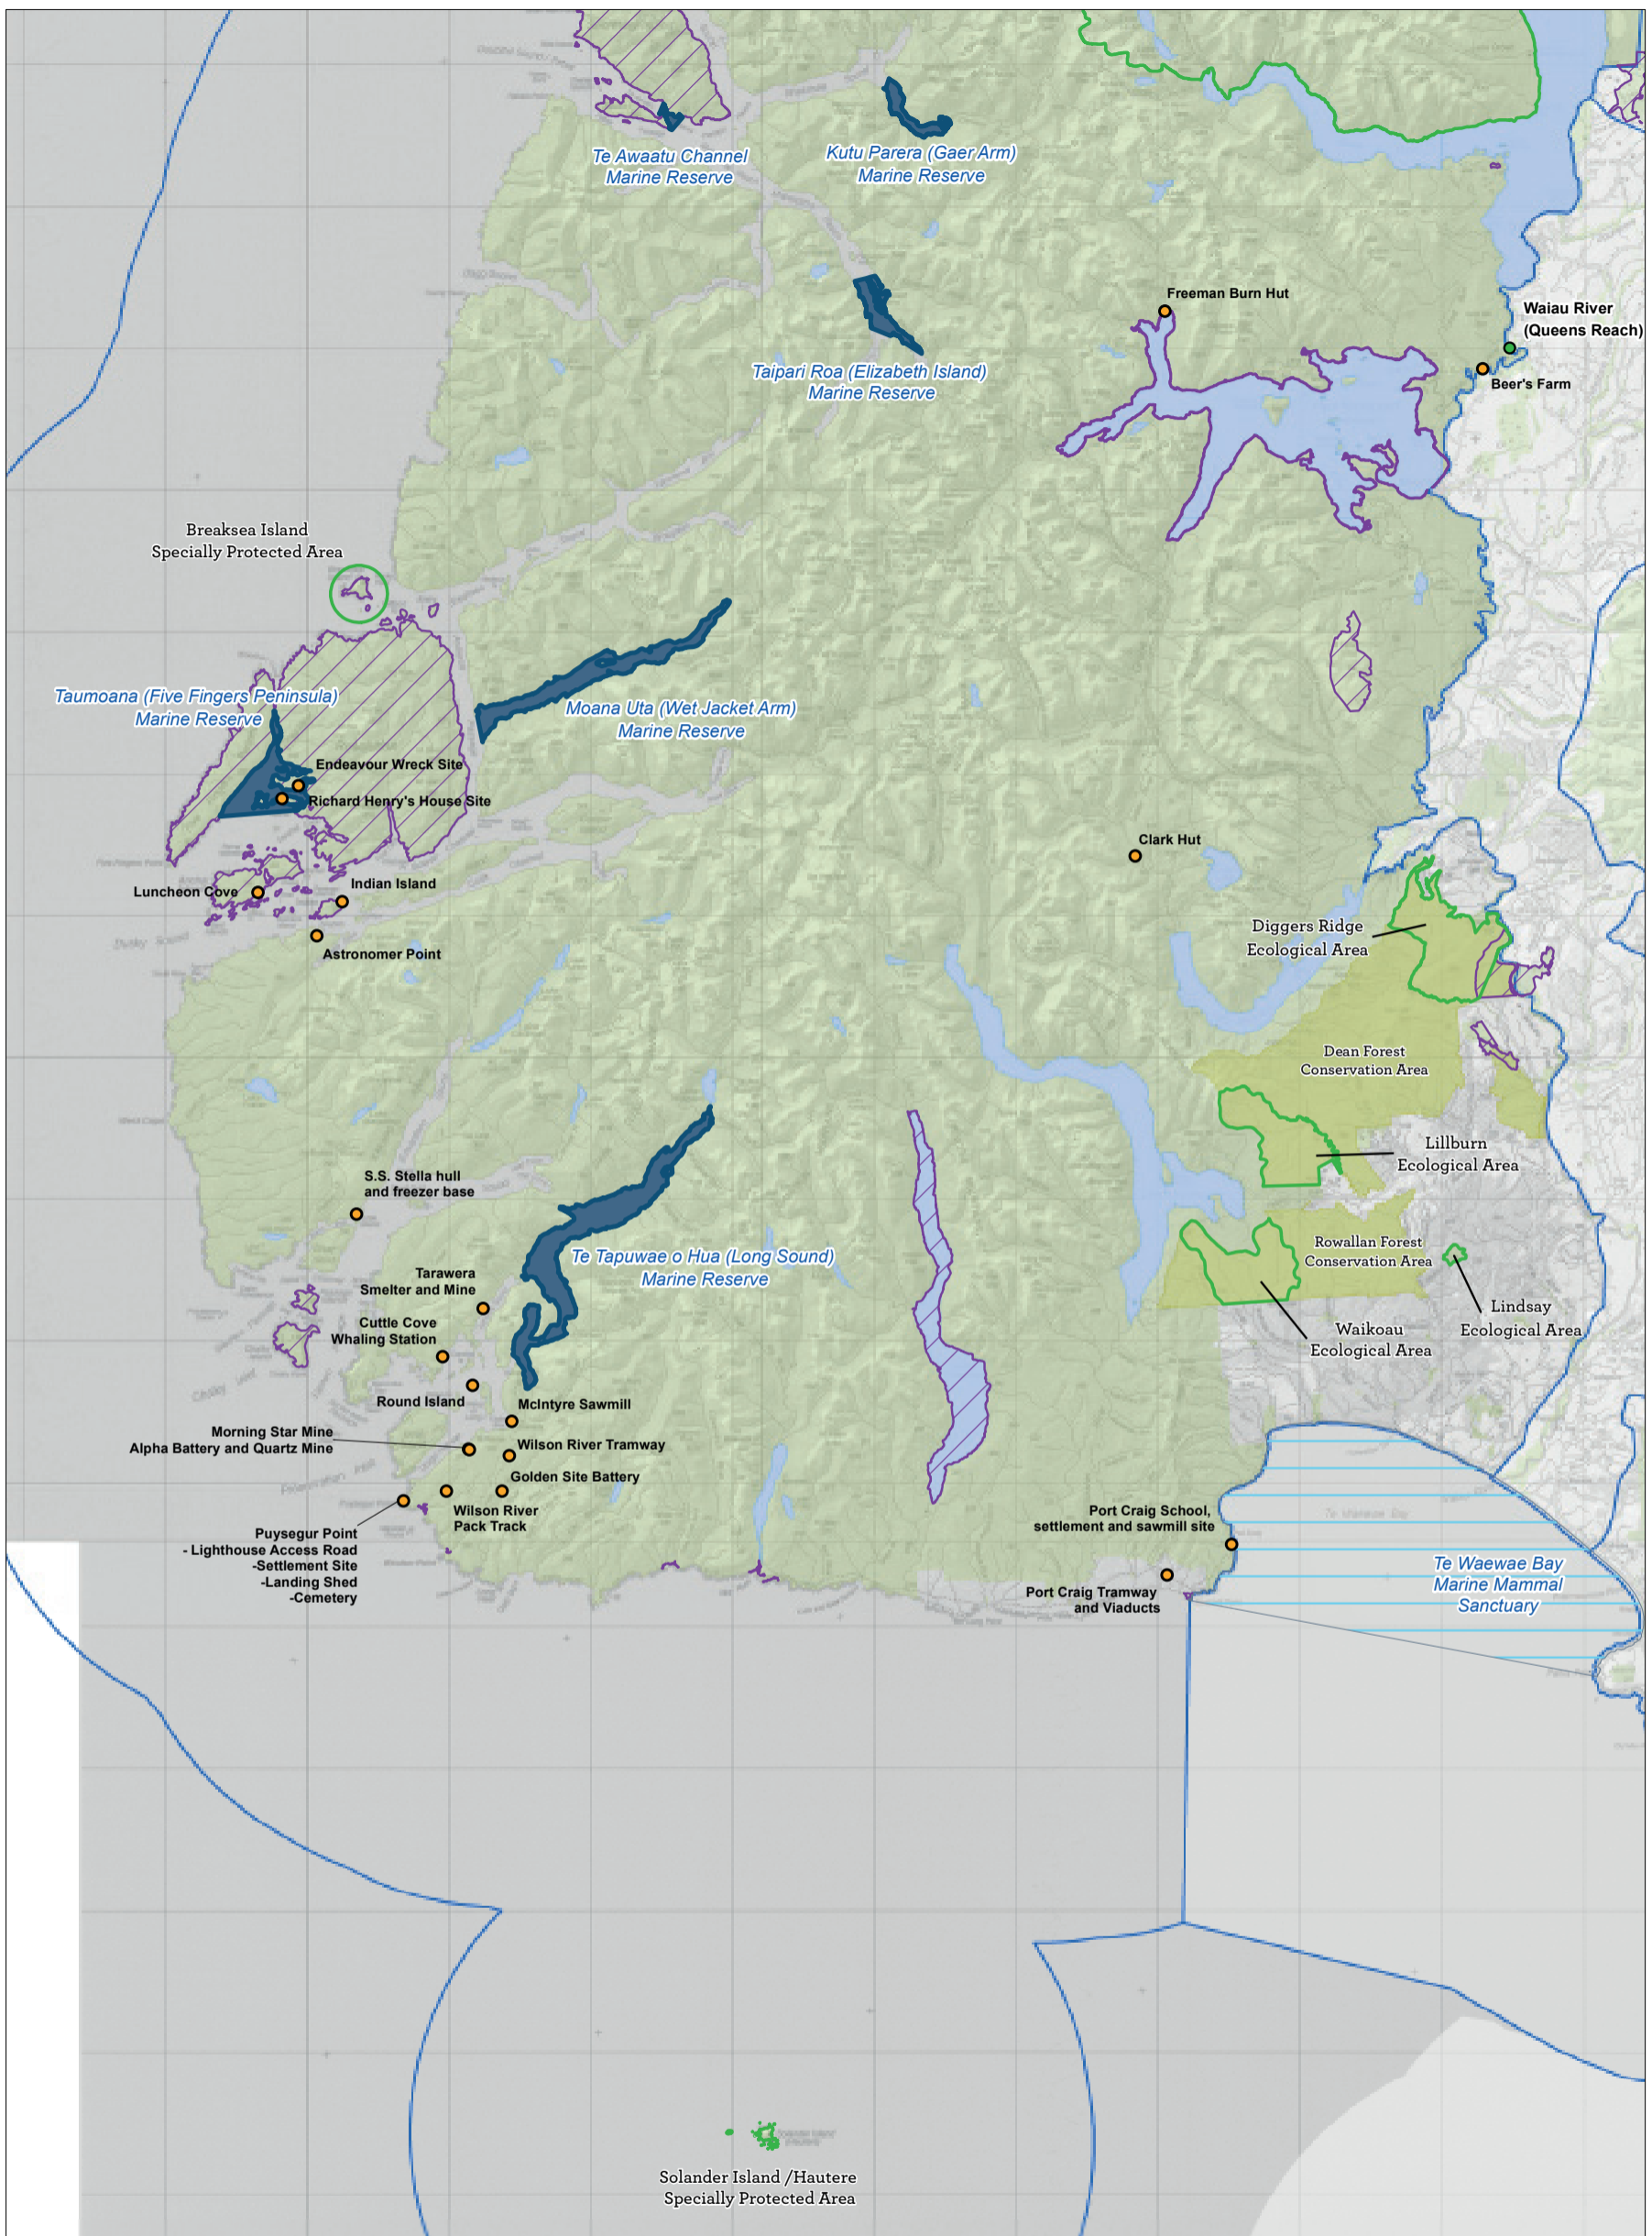

Map 5 Places overview

Conservation Management Strategy  
Southland Murihiku

Map 5.1 Takitimu Place  
 Conservation Management Strategy  
 Southland Murihiku

Map 5.2 Fiordland Te Rua-o-te-moko Place

Conservation Management Strategy  
Southland Murihiku

Map 5.2.1 Fiordland Te Rua-o-te-moko Place—detail (North)

Conservation Management Strategy  
Southland Murihiku

Map 5.2.2 Fiordland Te Rua-o-te-moko Place—detail (South)

Conservation Management Strategy  
Southland Murihiku

Map 5.3 Western High Country Mata-puke Koikoi Place

Conservation Management Strategy  
Southland Murihiku

0 2 4 8 12 16 Km

Map 5.3.1 Western High Country Mata-puke Koikoi Place—detail

Conservation Management Strategy  
Southland Murihiku

Map 5.10 Subantarctic Ngā Moutere O Murihiku Ki Tonga Place

Conservation Management Strategy  
Southland Murihiku

Snares Islands /Tini Heke

Bounty Islands

Antipodes Island Group

Campbell Islands

Campbell Islands