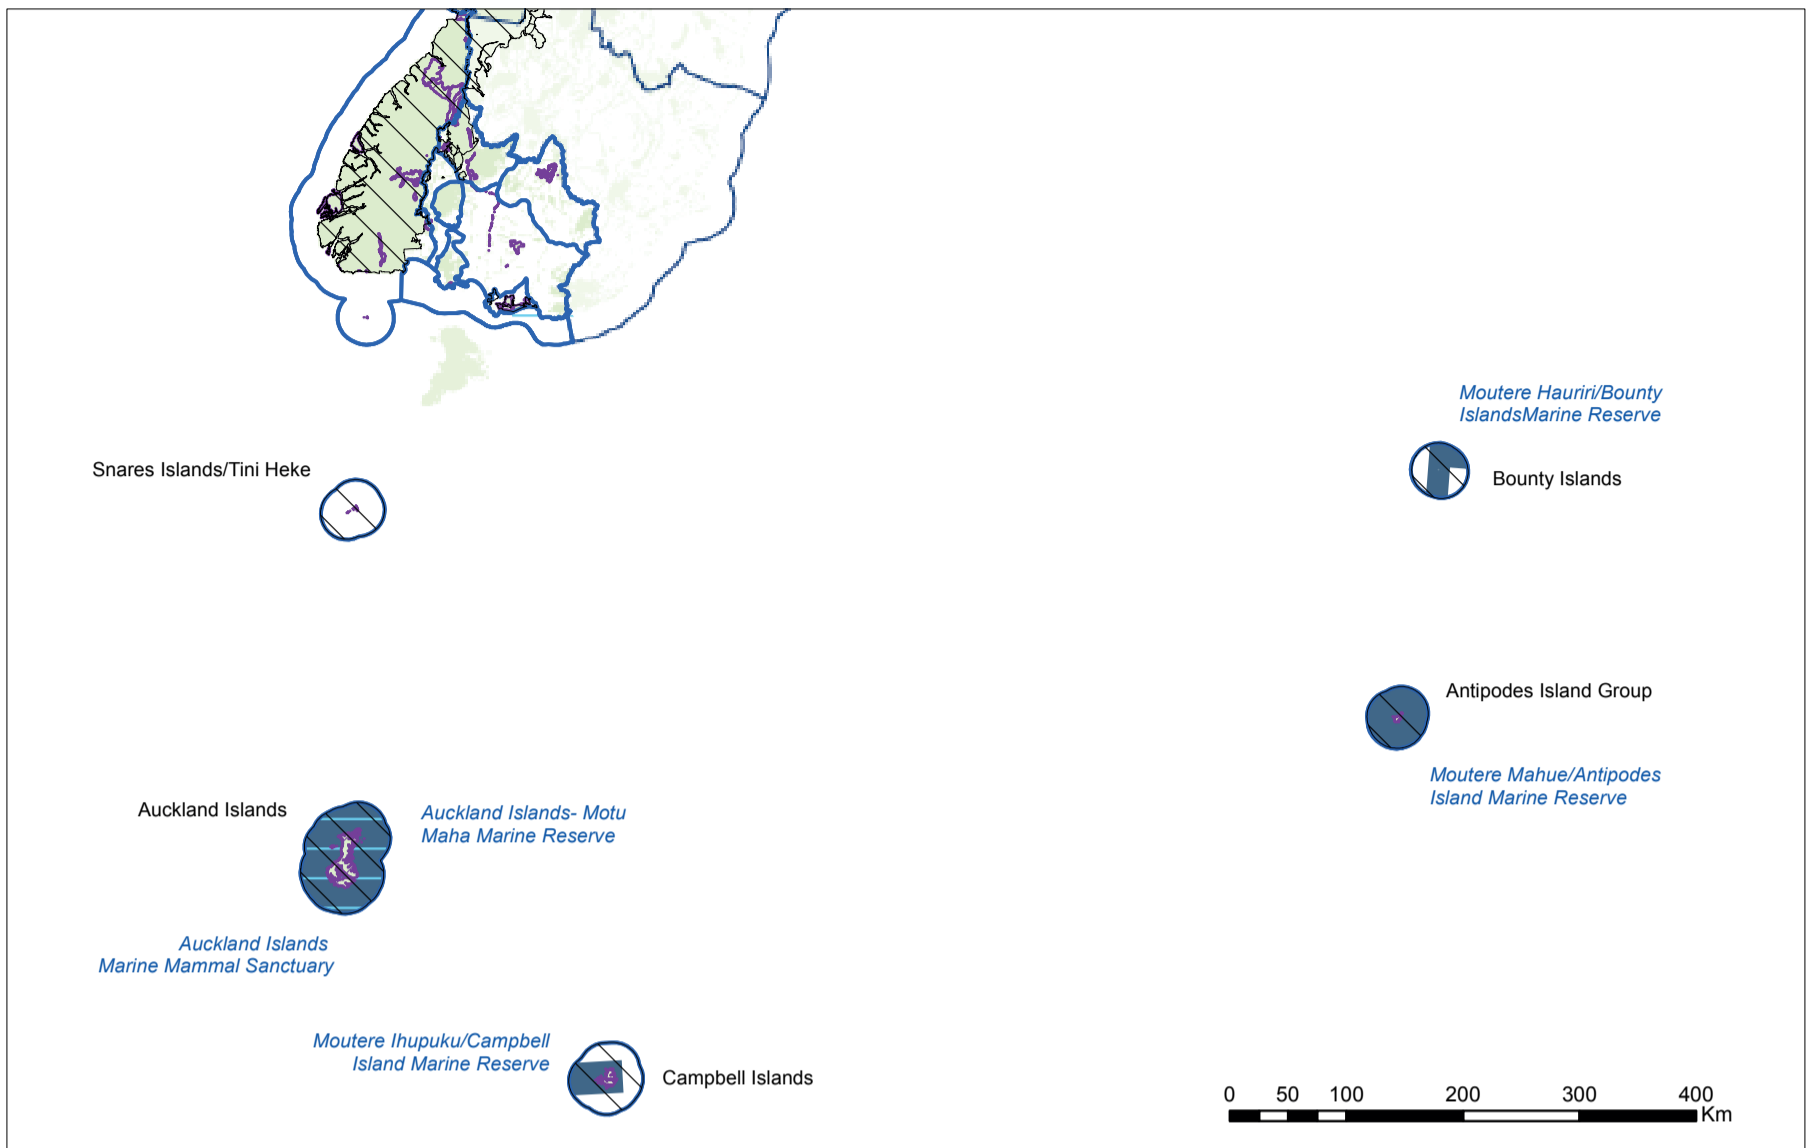

Conservation Management Strategy  
Southland Murihiku

Map 5.8 Awarua Place

Conservation Management Strategy  
Southland Murihiku

Map 5.9 Foveaux Te Ara a Kiwa Place

Conservation Management Strategy  
Southland Murihiku

Map 5.9.1 Foveaux Te Ara a Kiwa Place—detail

Conservation Management Strategy  
Southland Murihiku

**Auckland Islands**

**Snares Islands /Tini Heke**

**Bounty Islands**

**Campbell Islands**

**Antipodes Island**

Map 5.10 Subantarctic Ngā Moutere O Murihiku Ki Tonga Place

Conservation Management Strategy  
Southland Murihiku

Snares Islands /Tini Heke

Bounty Islands

Antipodes Island Group

Campbell Islands

Campbell Islands

Map 5.10.1 Subantarctic Ngā Moutere O Murihiku Ki Tonga Place—detail  
 Conservation Management Strategy  
 Southland Murihiku

Map 5.10.2 Subantarctic Ngā Moutere O Murihiku Ki Tonga Place—detail (Auckland Islands)