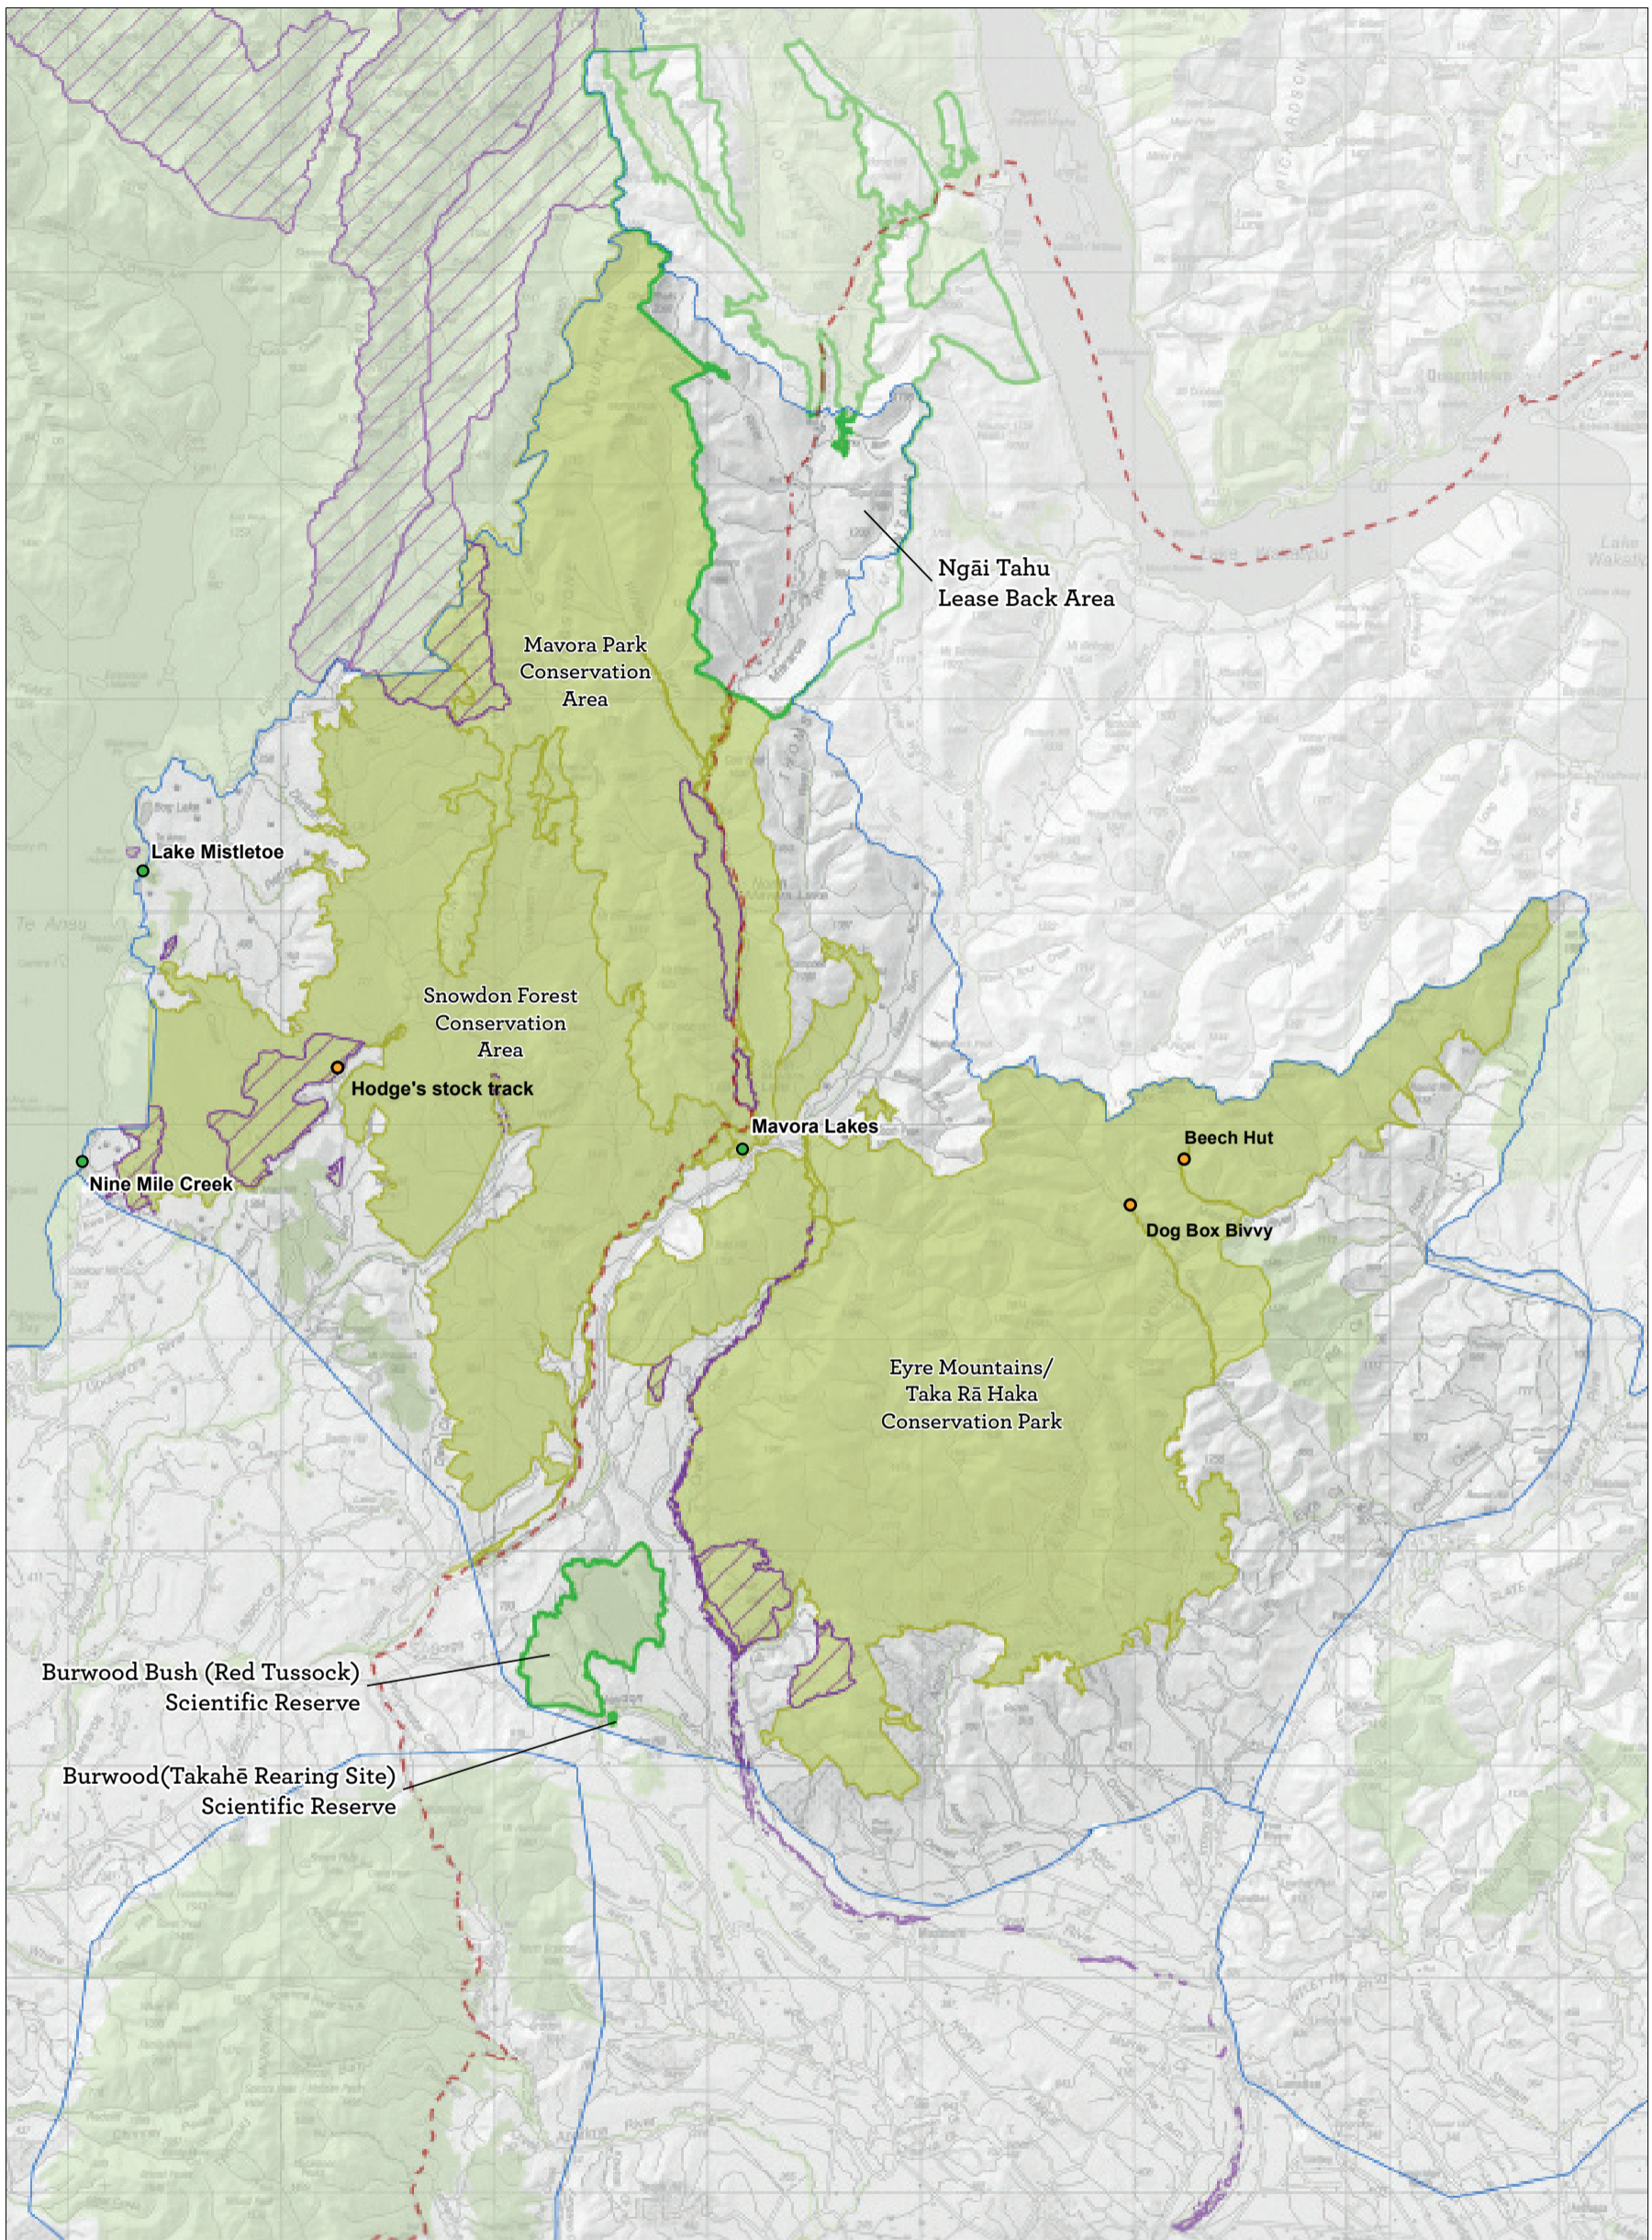

Map 5.2.1 Fiordland Te Rua-o-te-moko Place—detail (North)

Conservation Management Strategy  
Southland Murihiku

Map 5.2.2 Fiordland Te Rua-o-te-moko Place—detail (South)

Conservation Management Strategy  
Southland Murihiku

Map 5.3 Western High Country Mata-puke Koikoi Place

Conservation Management Strategy  
Southland Murihiku

0 2 4 8 12 16 Km

Map 5.3.1 Western High Country Mata-puke Koikoi Place—detail

Conservation Management Strategy  
Southland Murihiku

Map 5.3.2 Western High Country Matakau Koikoi Place—aircraft detail

Conservation Management Strategy  
Southland Murihiku

Map 5.4 Eastern High Country Mata-puke Taratara Place  
 Conservation Management Strategy  
 Southland Murihiku

Map 5.10 Subantarctic Ngā Moutere O Murihiku Ki Tonga Place

Conservation Management Strategy  
Southland Murihiku

Snares Islands /Tini Heke

Bounty Islands

Antipodes Island Group

Campbell Islands

Campbell Islands