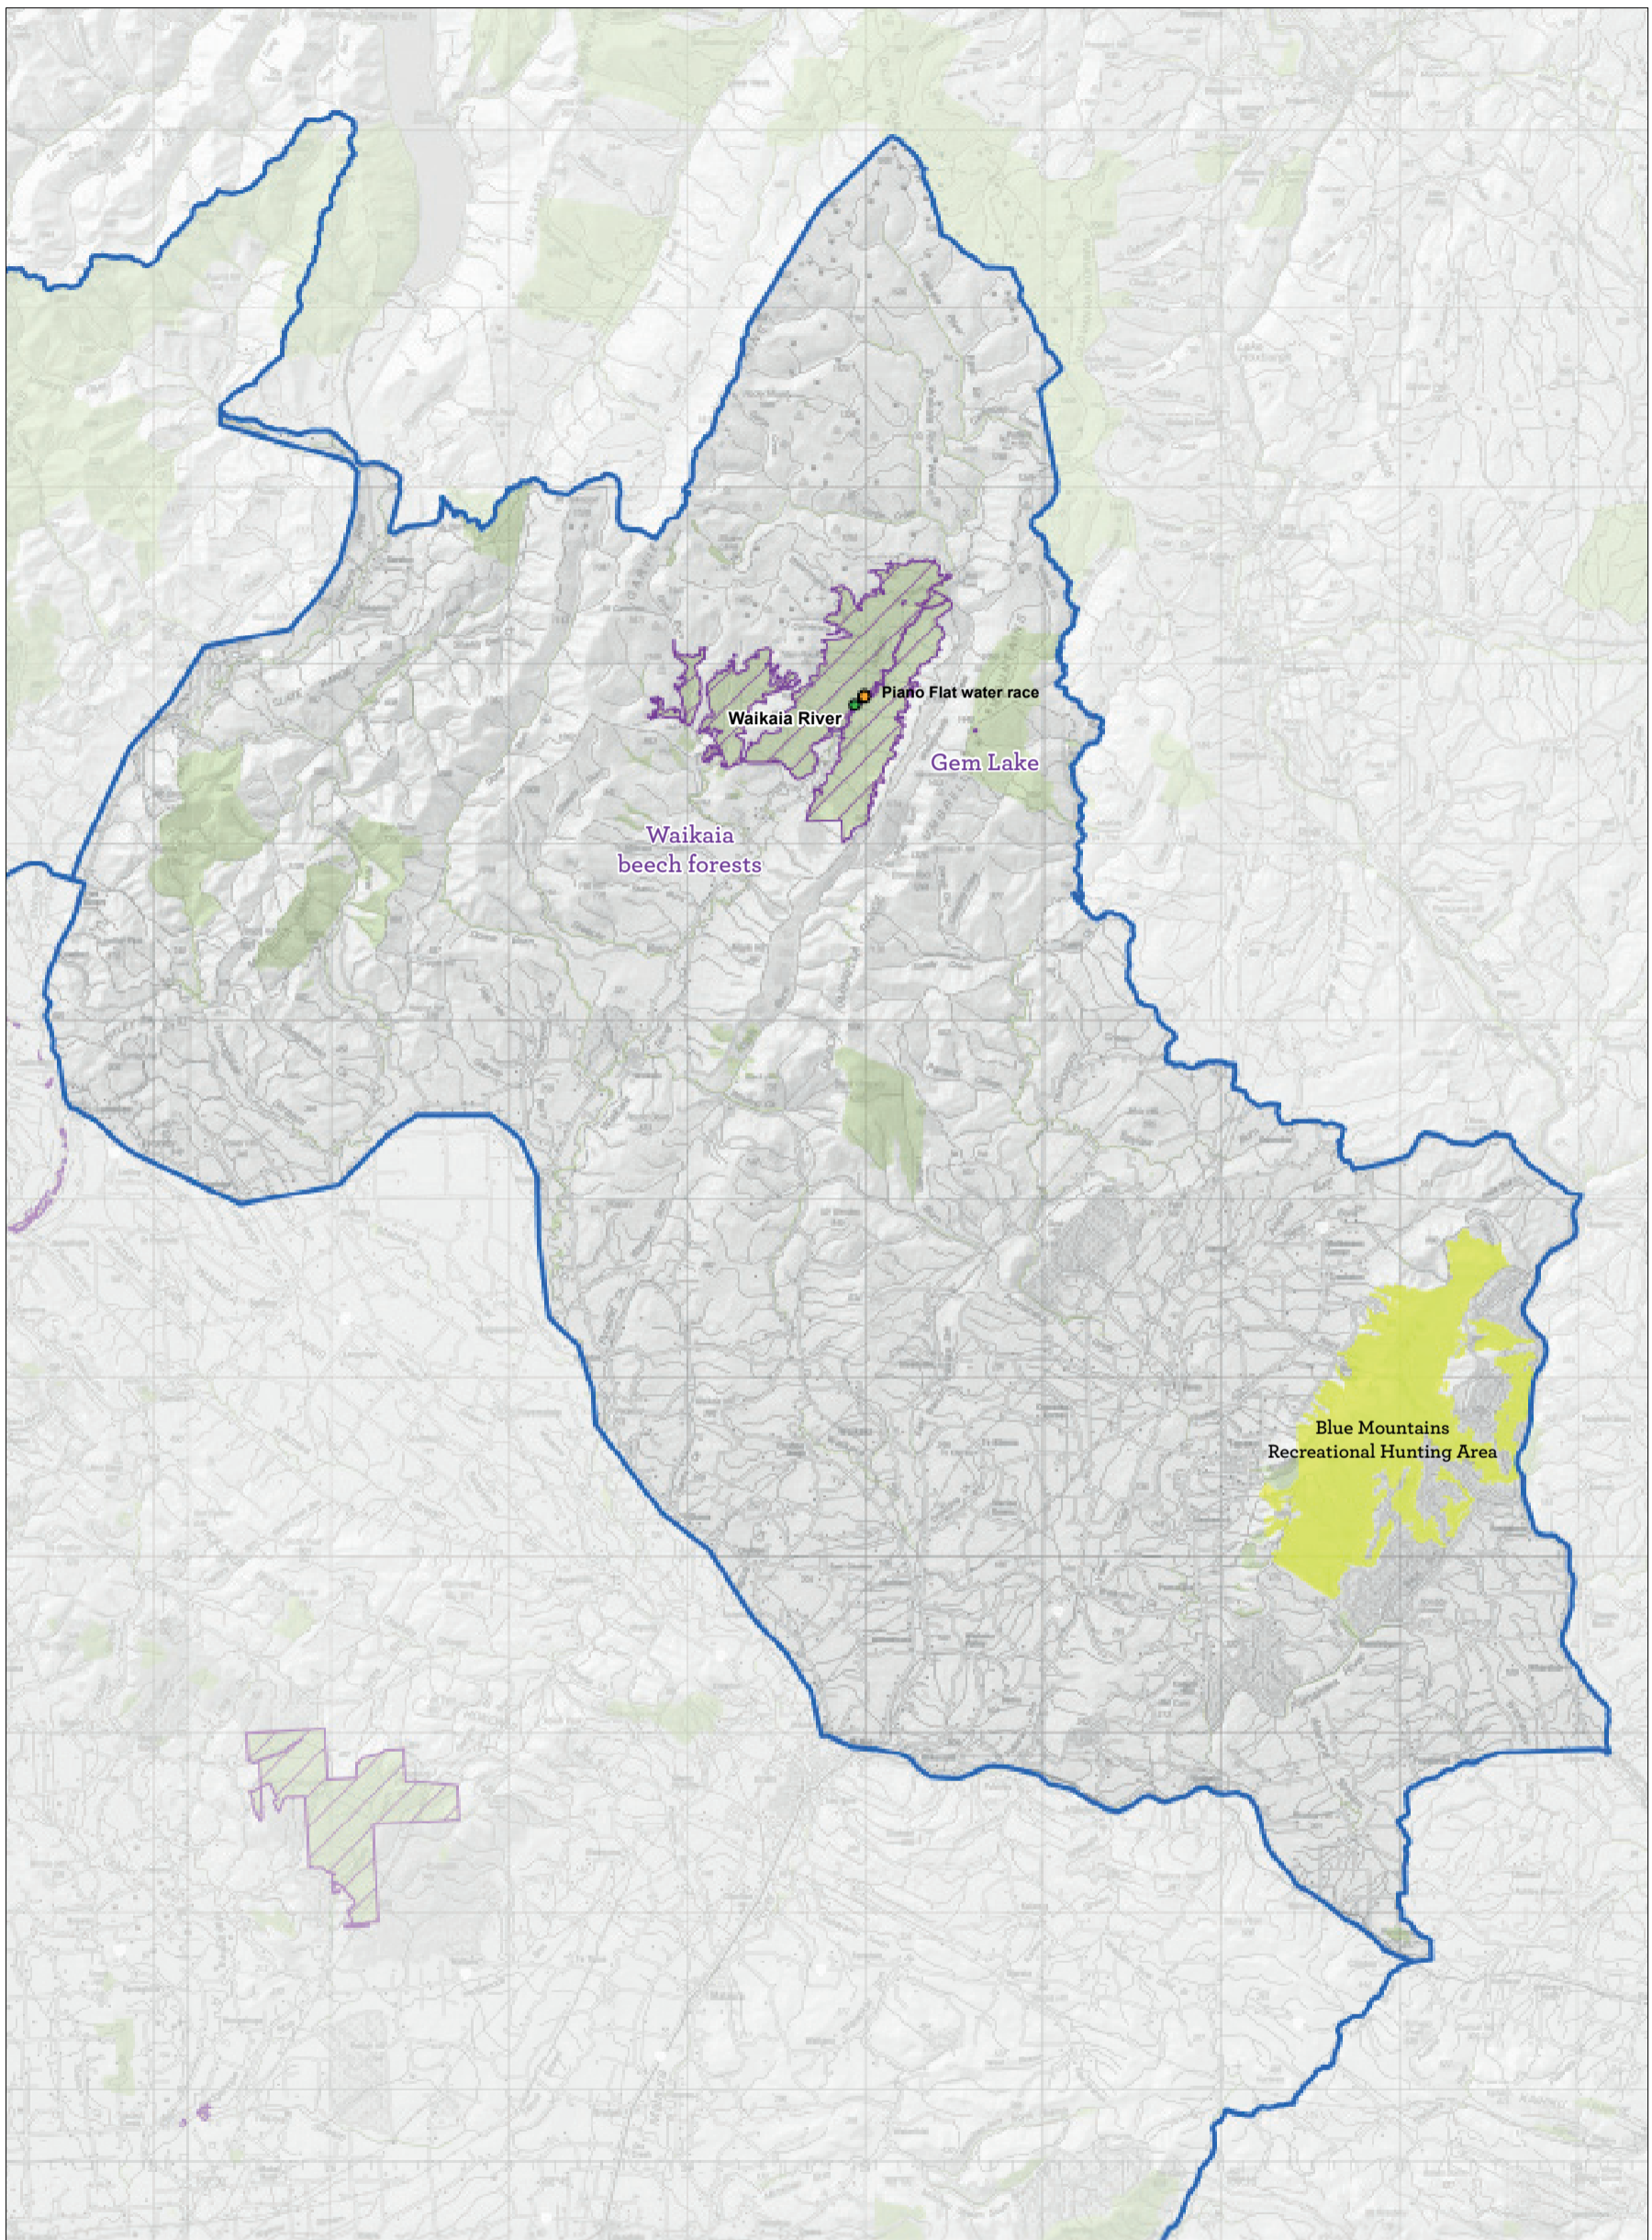

Map 5.2.1 Fiordland Te Rua-o-te-moko Place—detail (North)

Conservation Management Strategy  
Southland Murihiku

Map 5.2.2 Fiordland Te Rua-o-te-moko Place—detail (South)

Conservation Management Strategy  
Southland Murihiku

Map 5.3 Western High Country Mata-puke Koikoi Place

Conservation Management Strategy  
Southland Murihiku

0 2 4 8 12 16 Km

Map 5.3.1 Western High Country Mata-puke Koikoi Place—detail

Conservation Management Strategy  
Southland Murihiku

Map 5.3.2 Western High Country Matakau Koikoi Place—aircraft detail

Conservation Management Strategy  
Southland Murihiku

Map 5.4 Eastern High Country Mata-puke Taratara Place  
 Conservation Management Strategy  
 Southland Murihiku

Map 5.10 Subantarctic Ngā Moutere O Murihiku Ki Tonga Place

Conservation Management Strategy  
Southland Murihiku

Snares Islands /Tini Heke

Bounty Islands

Antipodes Island Group

Campbell Islands

Campbell Islands