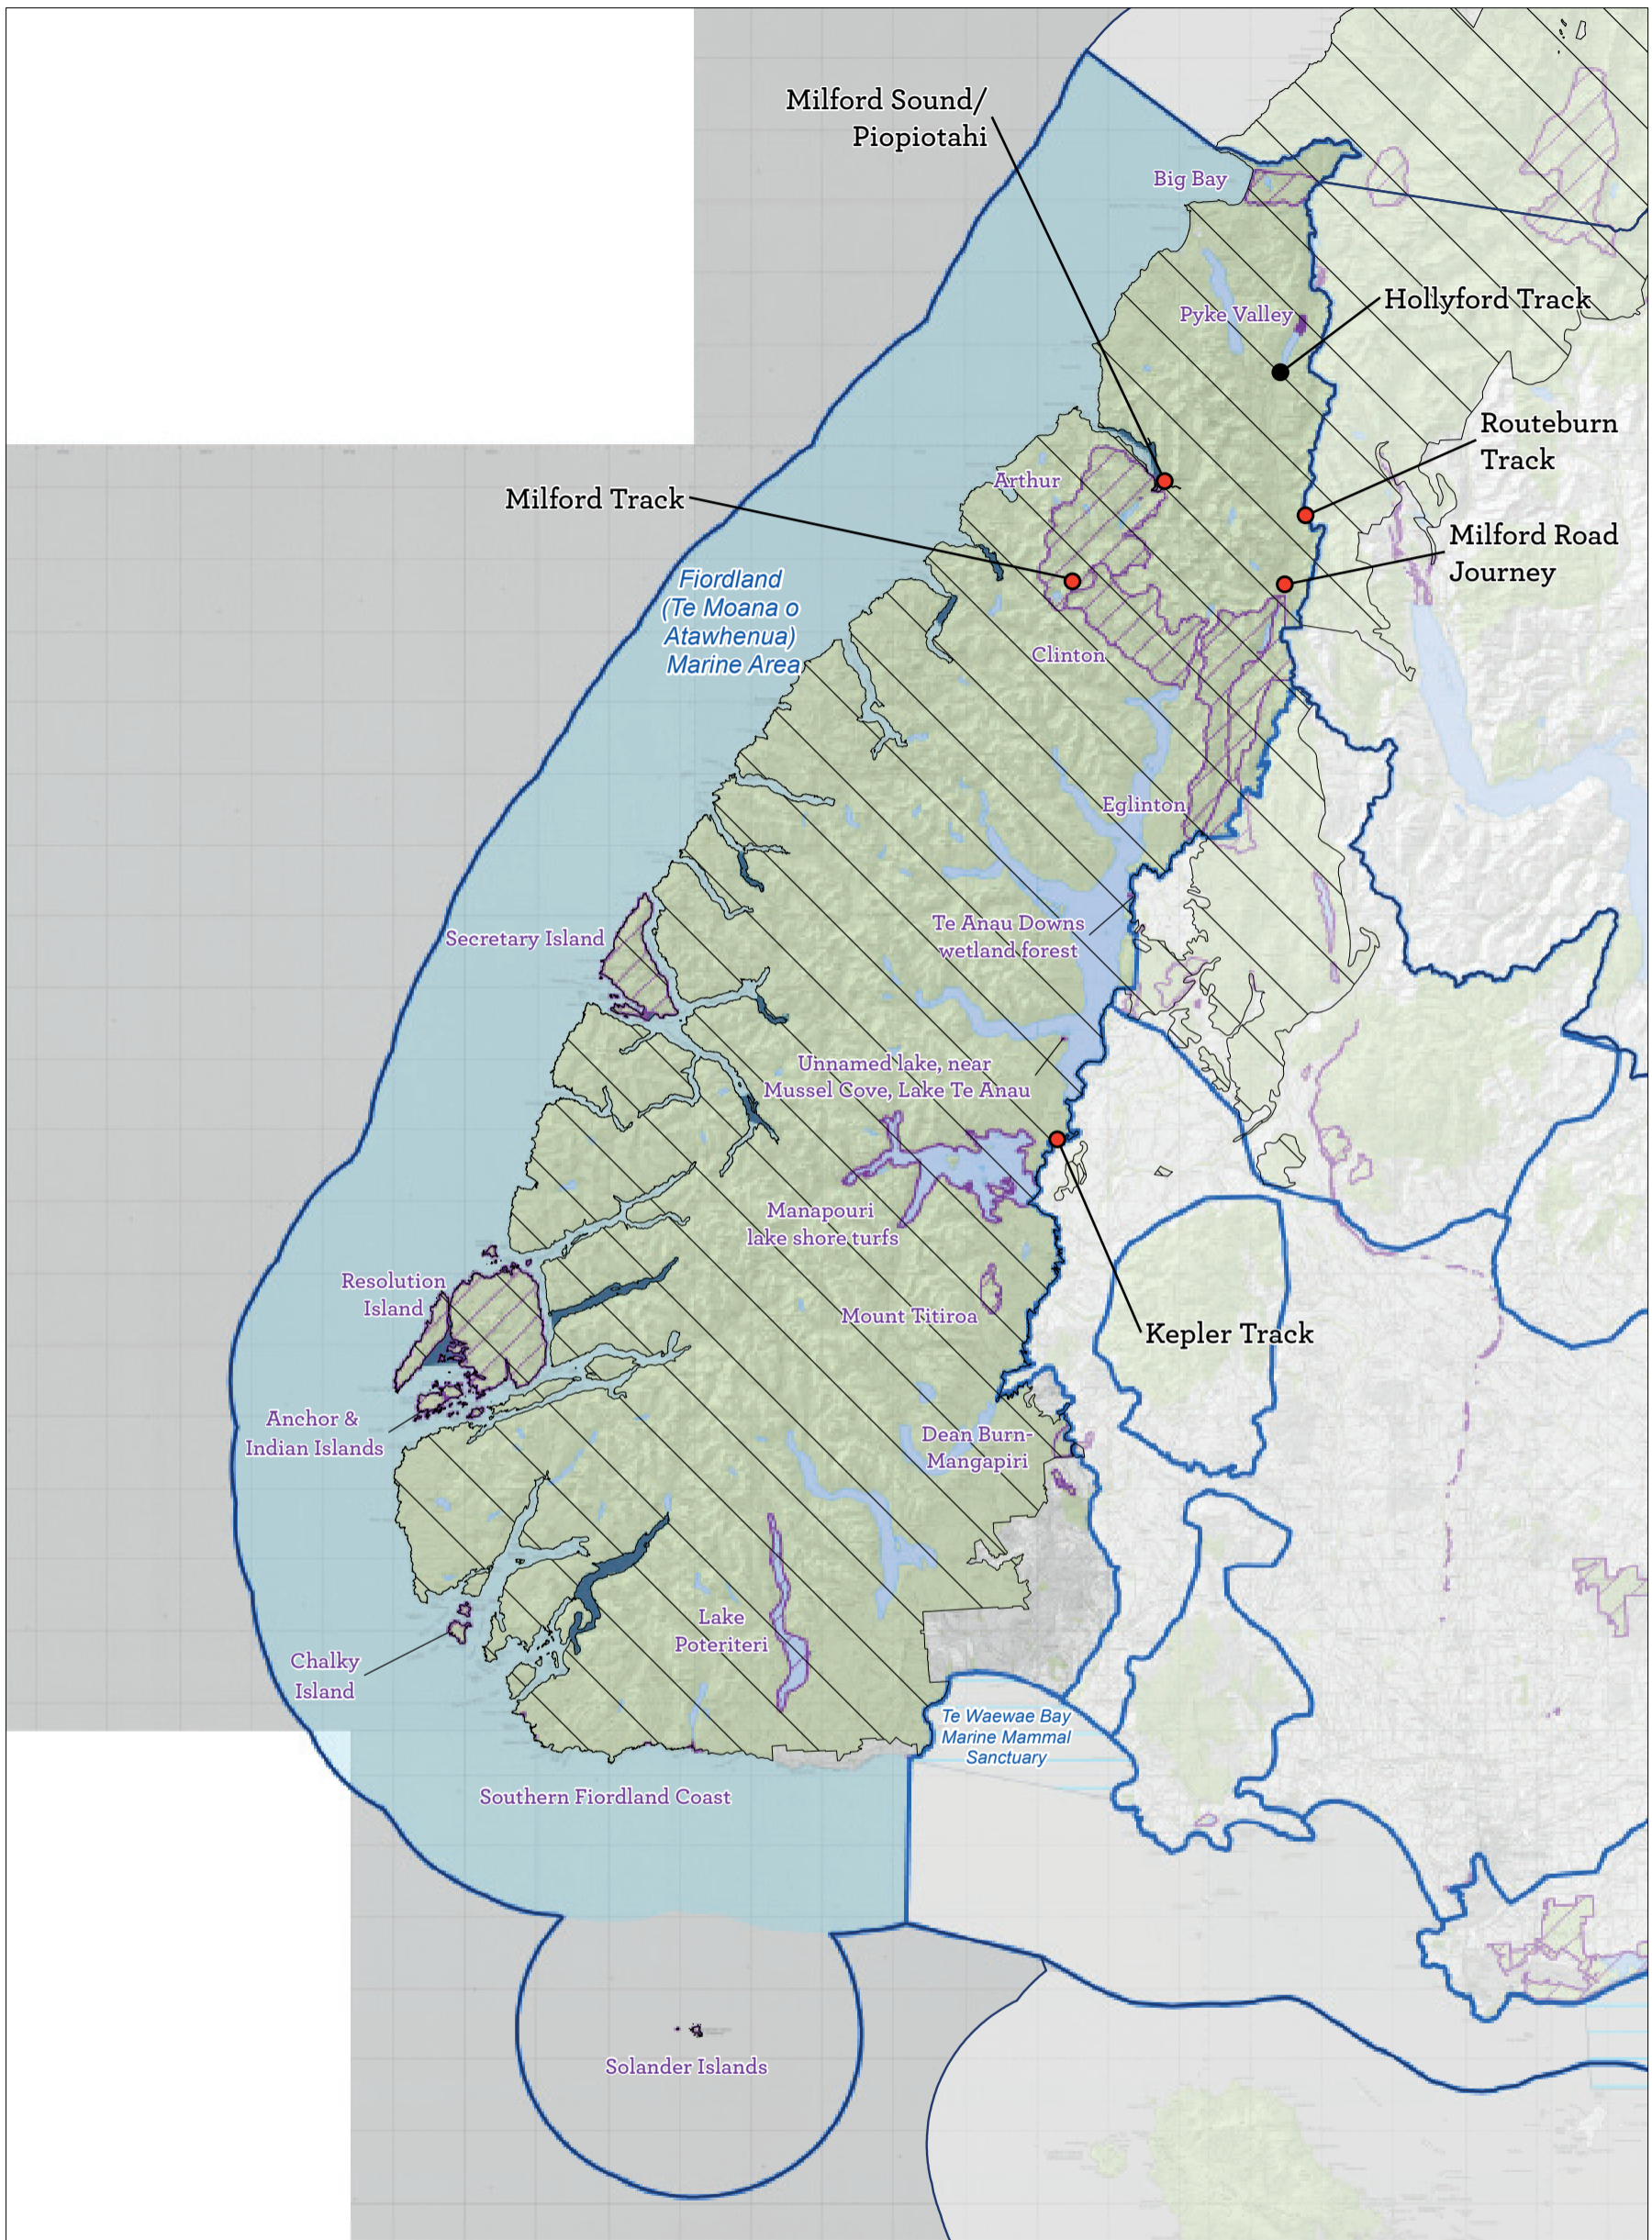

Map 5 Places overview

Conservation Management Strategy  
Southland Murihiku

Map 5.1 Takitimu Place  
 Conservation Management Strategy  
 Southland Murihiku

Map 5.2 Fiordland Te Rua-o-te-moko Place

Conservation Management Strategy  
Southland Murihiku

Map 5.2.1 Fiordland Te Rua-o-te-moko Place—detail (North)

Conservation Management Strategy  
Southland Murihiku

Map 5.2.2 Fiordland Te Rua-o-te-moko Place—detail (South)

Conservation Management Strategy  
Southland Murihiku

Map 5.3 Western High Country Mata-puke Koikoi Place

Conservation Management Strategy  
Southland Murihiku

0 2 4 8 12 16 Km

Map 5.3.1 Western High Country Mata-puke Koikoi Place—detail

Conservation Management Strategy  
Southland Murihiku

Map 5.10 Subantarctic Ngā Moutere O Murihiku Ki Tonga Place

Conservation Management Strategy  
Southland Murihiku

Snares Islands /Tini Heke

Bounty Islands

Antipodes Island Group

Campbell Islands

Campbell Islands