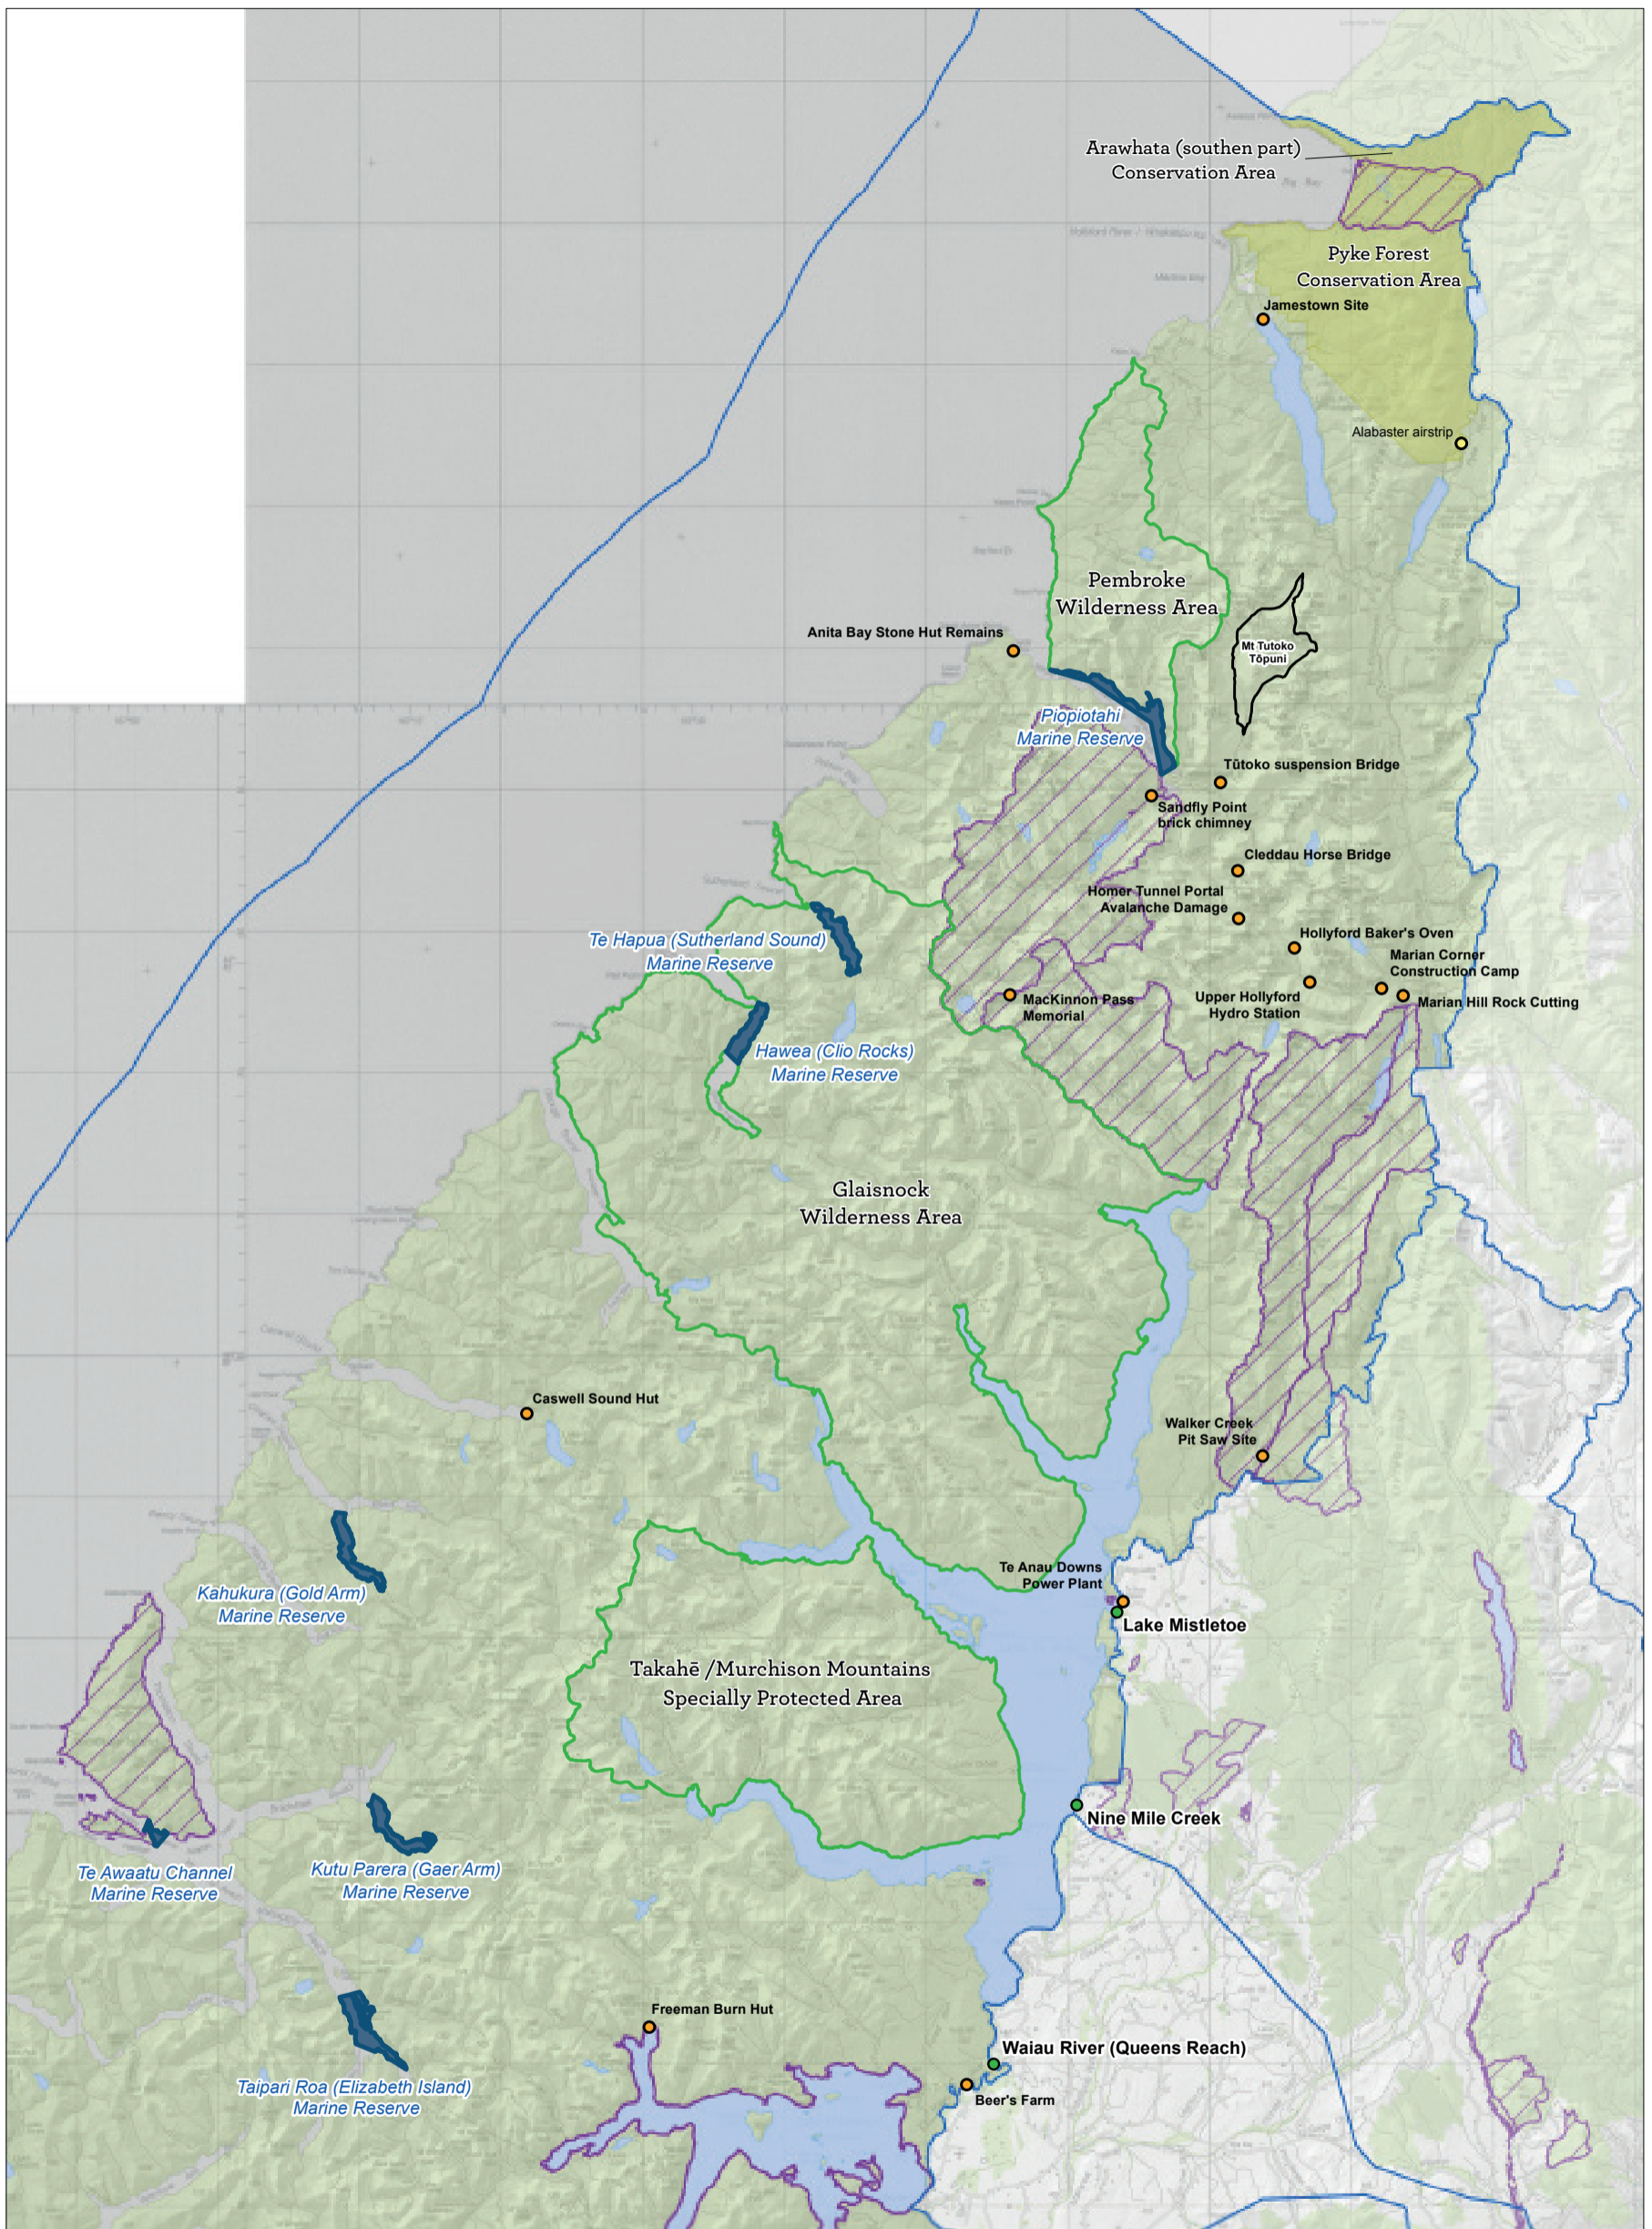

Map 5 Places overview

Conservation Management Strategy  
Southland Murihiku

Map 5.1 Takitimu Place  
 Conservation Management Strategy  
 Southland Murihiku

Map 5.2 Fiordland Te Rua-o-te-moko Place

Conservation Management Strategy  
Southland Murihiku

Map 5.2.1 Fiordland Te Rua-o-te-moko Place—detail (North)

Conservation Management Strategy  
Southland Murihiku

Map 5.2.2 Fiordland Te Rua-o-te-moko Place—detail (South)

Conservation Management Strategy  
Southland Murihiku

Map 5.3 Western High Country Mata-puke Koikoi Place

Conservation Management Strategy  
Southland Murihiku

0 2 4 8 12 16 Km

Map 5.3.1 Western High Country Mata-puke Koikoi Place—detail

Conservation Management Strategy  
Southland Murihiku

Map 5.10 Subantarctic Ngā Moutere O Murihiku Ki Tonga Place

Conservation Management Strategy  
Southland Murihiku

Snares Islands /Tini Heke

Bounty Islands

Antipodes Island Group

Campbell Islands

Campbell Islands