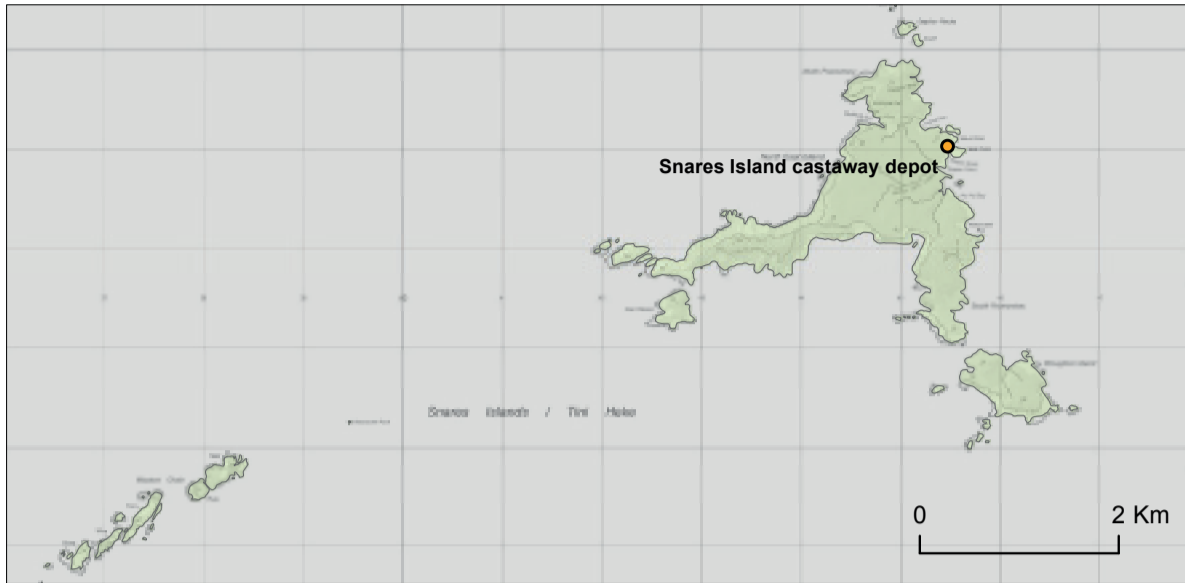

Map 5.9.1 Foveaux Te Ara a Kiwa Place—detail

Conservation Management Strategy  
Southland Murihiku

**Auckland Islands**

**Snares Islands /Tini Heke**

**Bounty Islands**

**Campbell Islands**

**Antipodes Island**

Map 5.10 Subantarctic Ngā Moutere O Murihiku Ki Tonga Place

Conservation Management Strategy  
Southland Murihiku

Snares Islands /Tini Heke

Bounty Islands

Antipodes Island Group

Campbell Islands

Campbell Islands