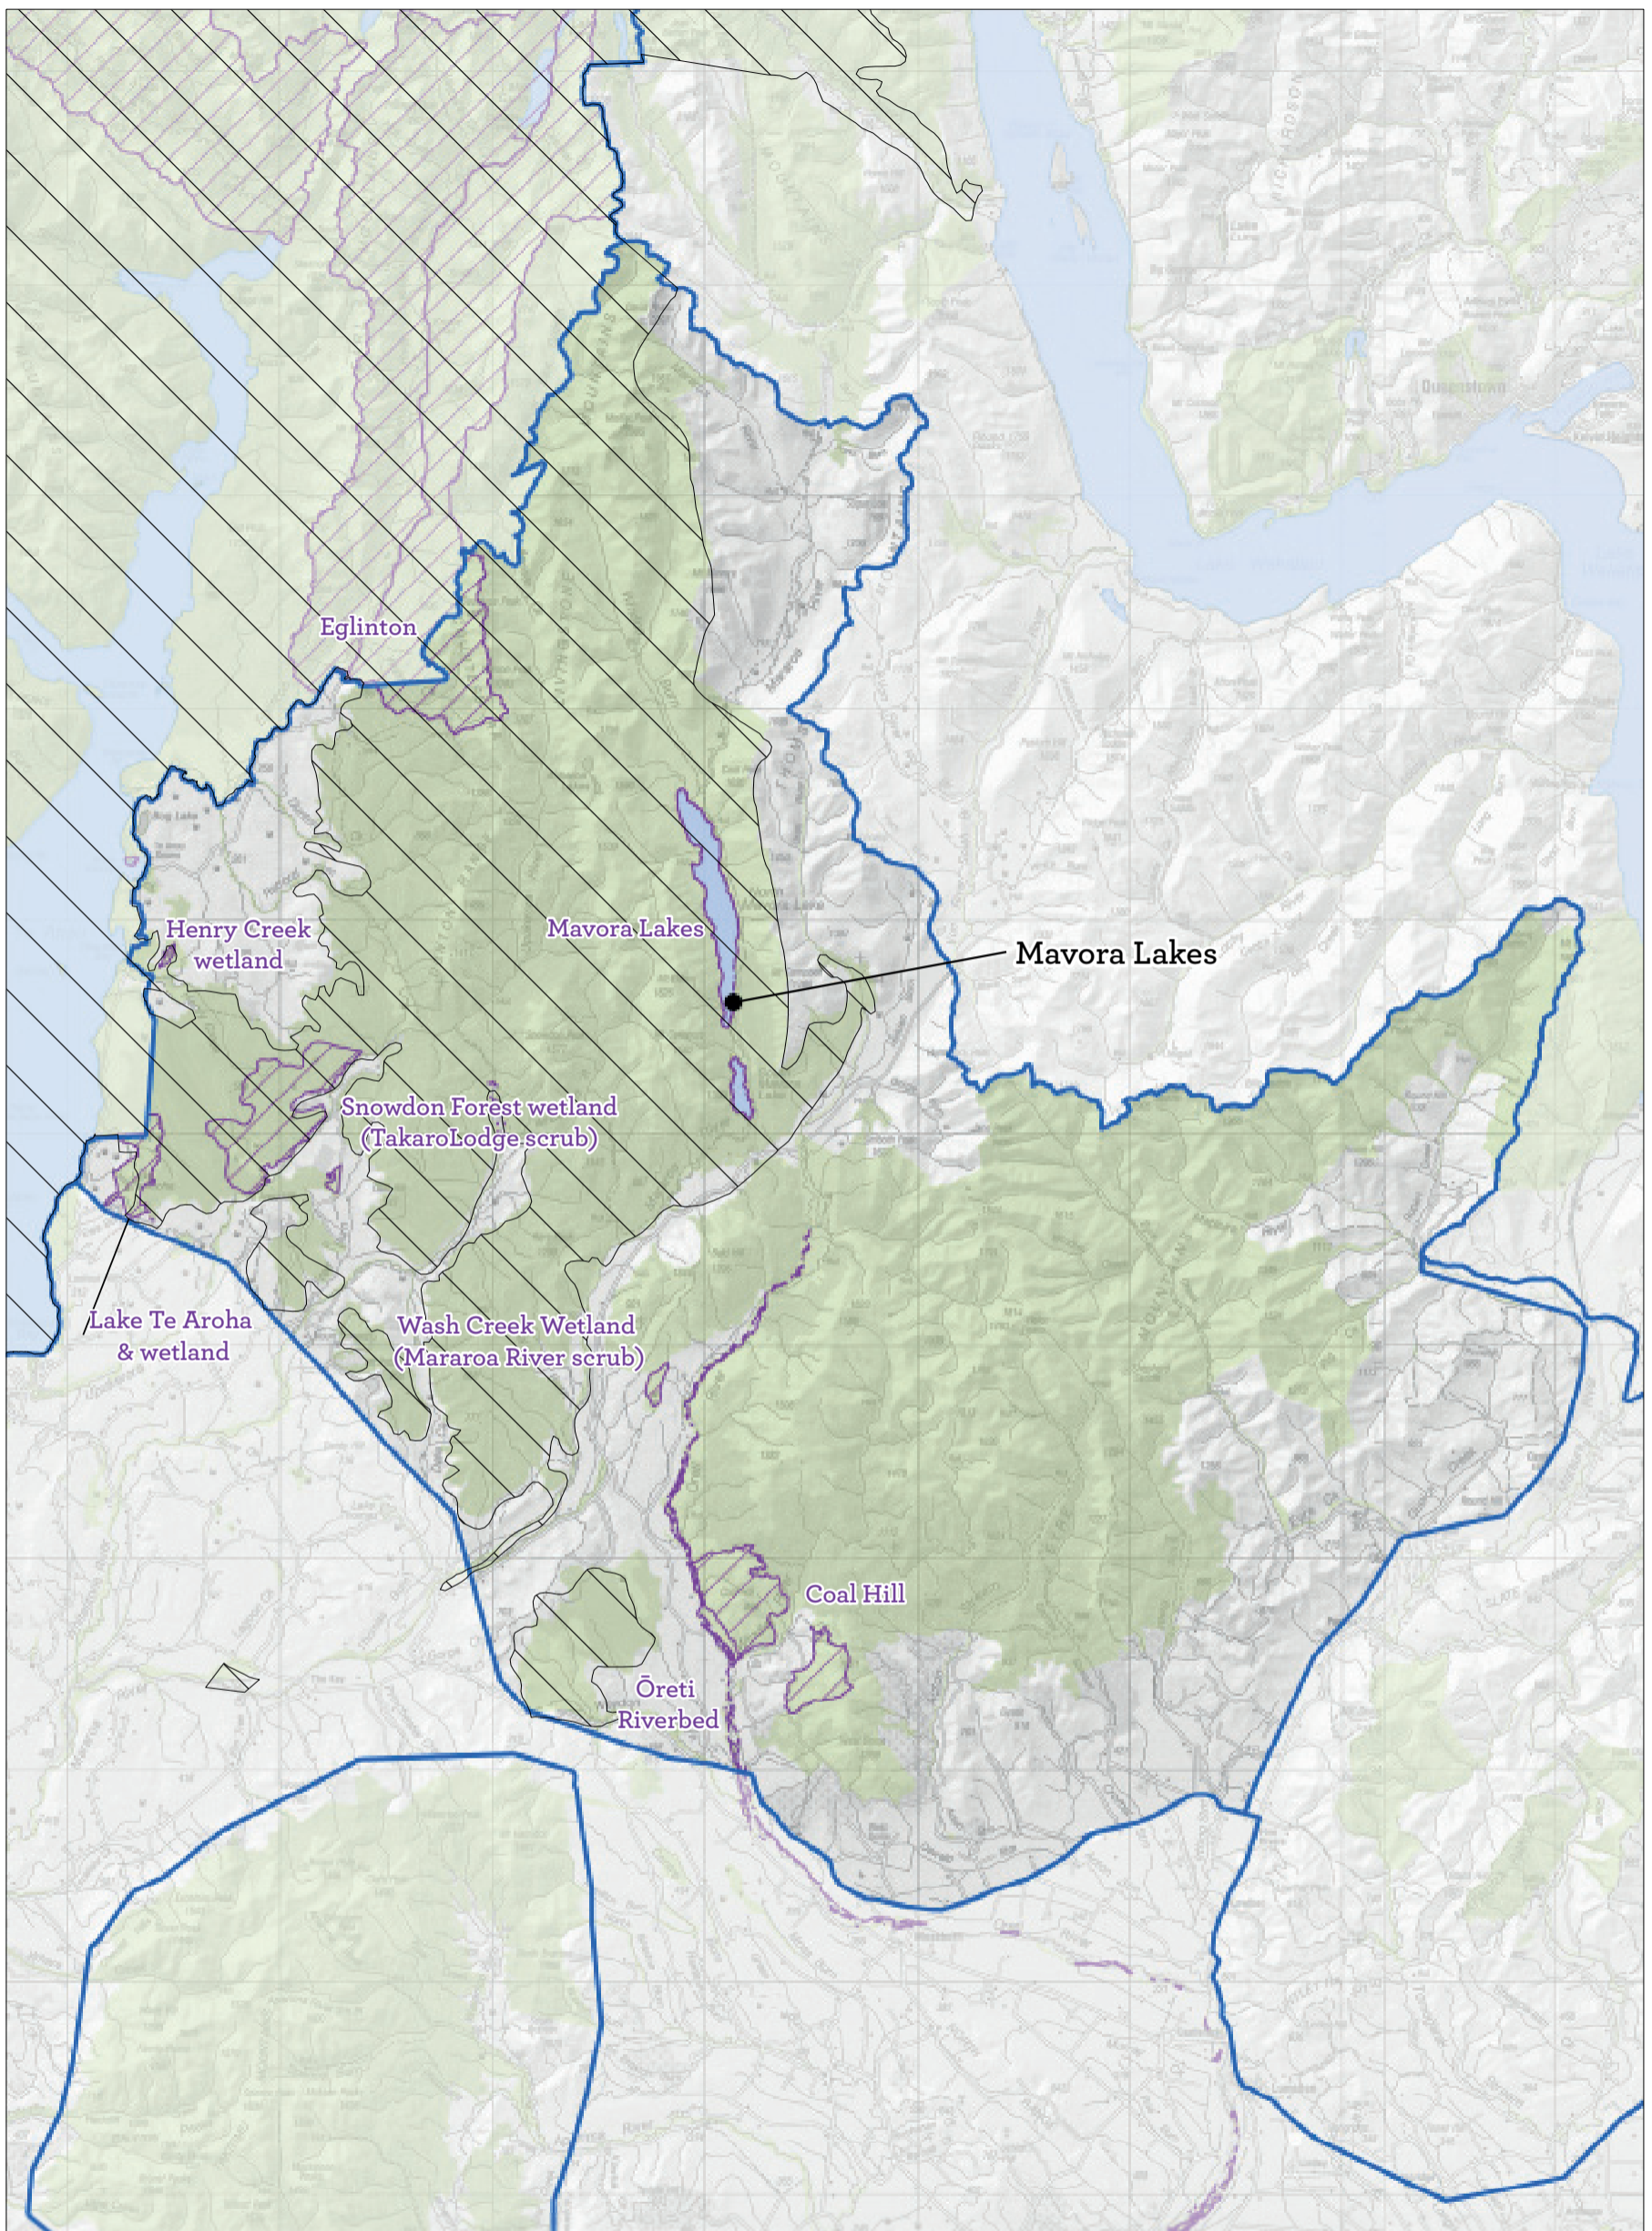

Map 5.2.1 Fiordland Te Rua-o-te-moko Place—detail (North)

Conservation Management Strategy  
Southland Murihiku

Map 5.2.2 Fiordland Te Rua-o-te-moko Place—detail (South)

Conservation Management Strategy  
Southland Murihiku

Map 5.3 Western High Country Mata-puke Koikoi Place

Conservation Management Strategy  
Southland Murihiku

0 2 4 8 12 16 Km

Map 5.3.1 Western High Country Mata-puke Koikoi Place—detail

Conservation Management Strategy  
Southland Murihiku

Map 5.3.2 Western High Country Matakau Koikoi Place—aircraft detail

Conservation Management Strategy  
Southland Murihiku

Map 5.4 Eastern High Country Mata-puke Taratara Place  
 Conservation Management Strategy  
 Southland Murihiku

Map 5.10 Subantarctic Ngā Moutere O Murihiku Ki Tonga Place

Conservation Management Strategy  
Southland Murihiku

Snares Islands /Tini Heke

Bounty Islands

Antipodes Island Group

Campbell Islands

Campbell Islands