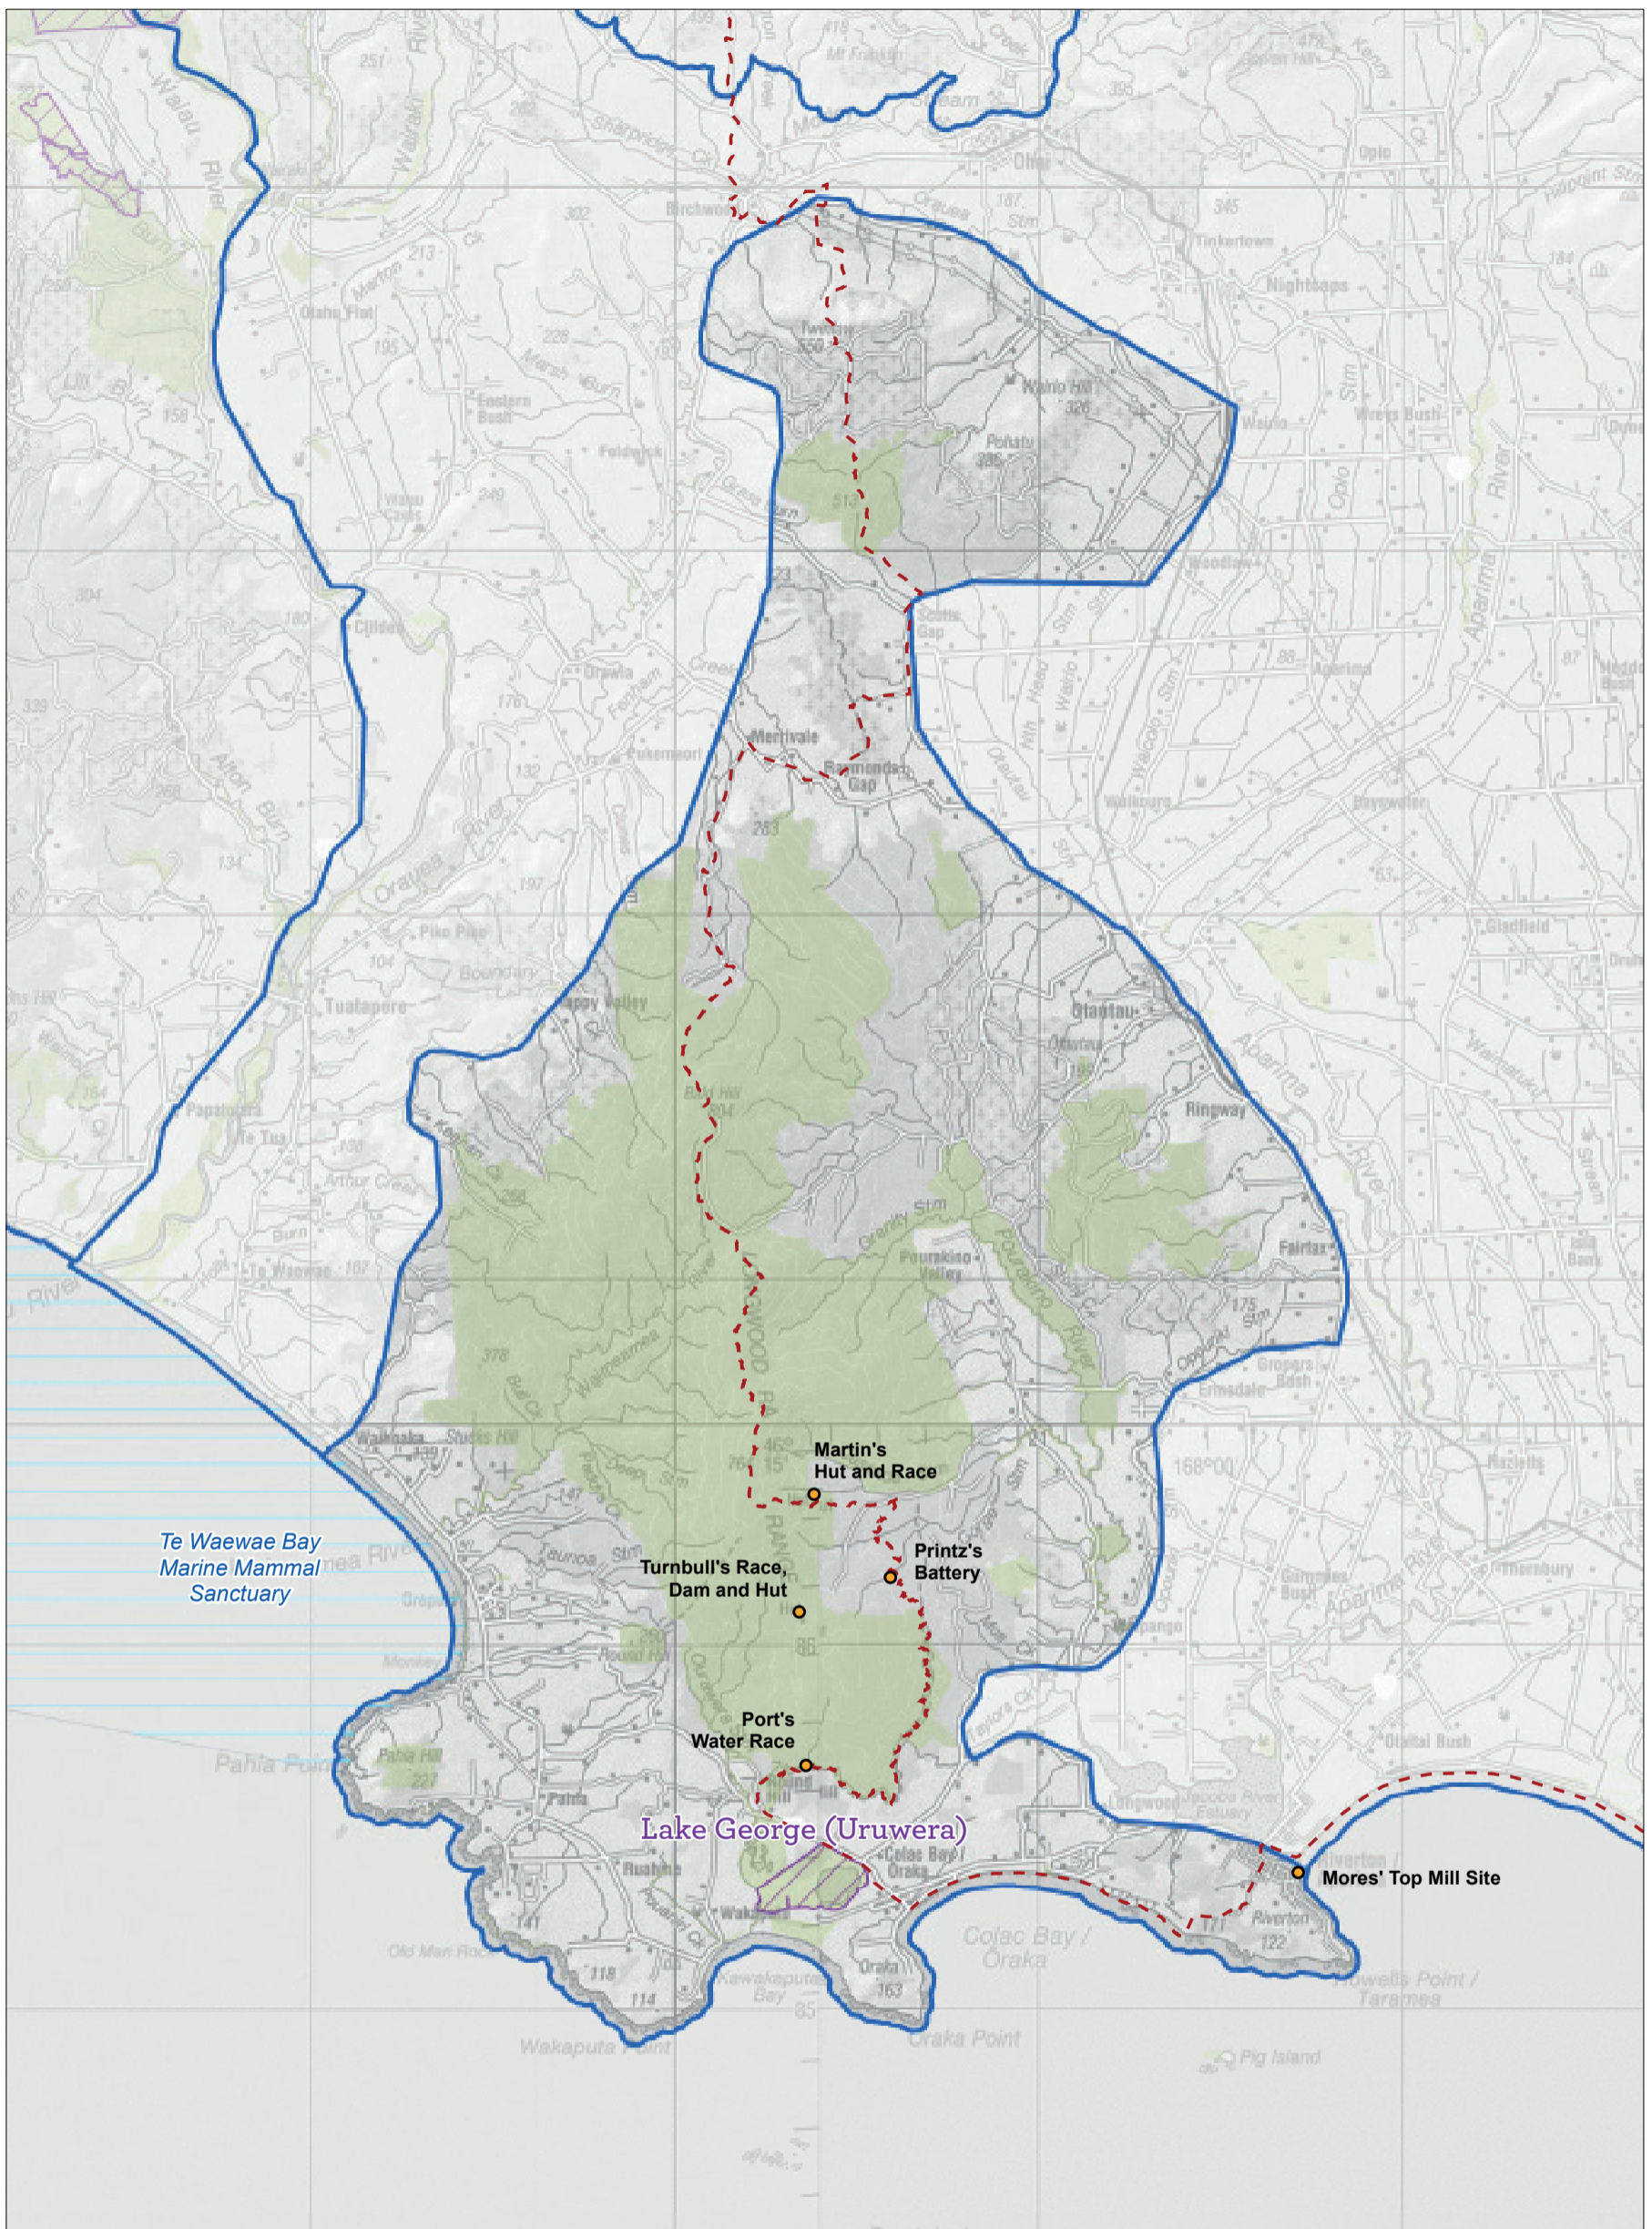

Map 5.3 Western High Country Mata-puke Koikoi Place

Conservation Management Strategy  
Southland Murihiku

0 2 4 8 12 16 Km

Map 5.3.1 Western High Country Mata-puke Koikoi Place—detail

Conservation Management Strategy  
Southland Murihiku

Map 5.3.2 Western High Country Matakau Koikoi Place—aircraft detail

Conservation Management Strategy  
Southland Murihiku

Map 5.4 Eastern High Country Mata-puke Taratara Place  
 Conservation Management Strategy  
 Southland Murihiku

Map 5.5 Longwood O Hekeia Place

Conservation Management Strategy  
Southland Murihiku

Map 5.6 Freshwater Wai Māori Place

Conservation Management Strategy  
 Southland Murihiku

Map 5.7 Lowlands Te Rā a Takitimu Place

Map 5.10 Subantarctic Ngā Moutere O Murihiku Ki Tonga Place

Conservation Management Strategy  
Southland Murihiku

Snares Islands /Tini Heke

Bounty Islands

Antipodes Island Group

Campbell Islands

Campbell Islands