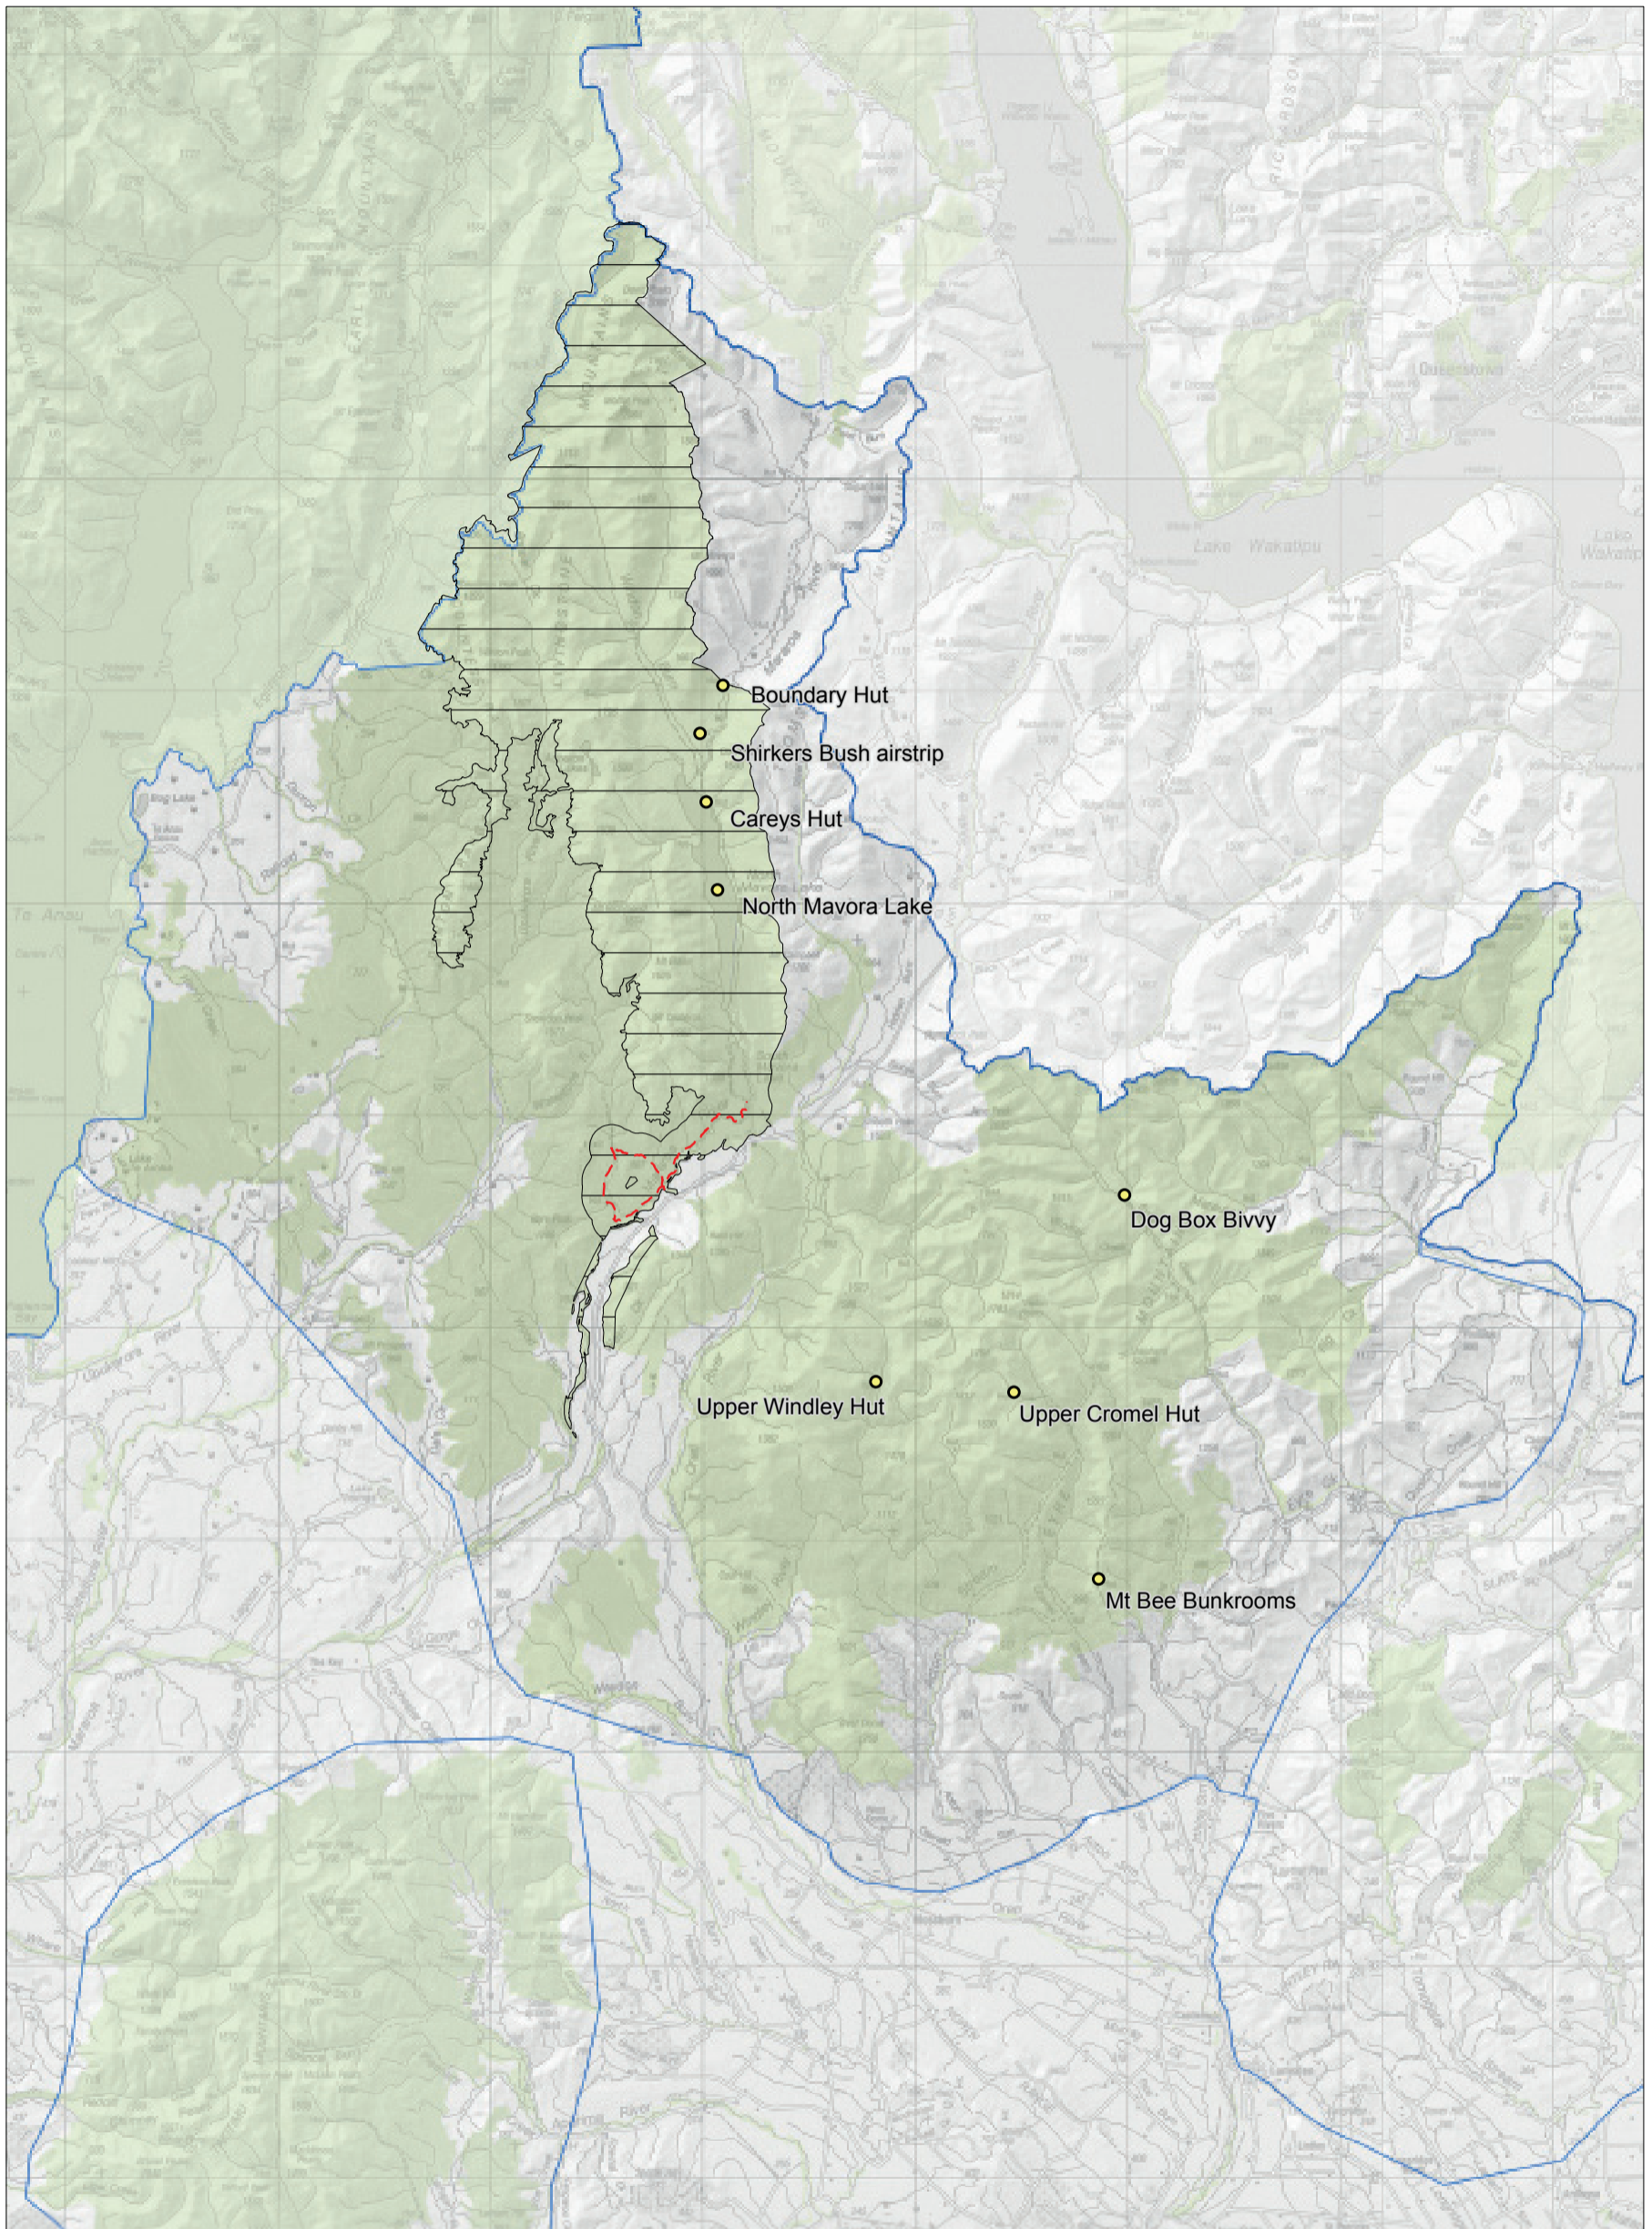

Map 5.2.1 Fiordland Te Rua-o-te-moko Place—detail (North)

Conservation Management Strategy  
Southland Murihiku

Map 5.2.2 Fiordland Te Rua-o-te-moko Place—detail (South)

Conservation Management Strategy  
Southland Murihiku

Map 5.3 Western High Country Mata-puke Koikoi Place

Conservation Management Strategy  
Southland Murihiku

0 2 4 8 12 16 Km

Map 5.3.1 Western High Country Mata-puke Koikoi Place—detail

Conservation Management Strategy  
Southland Murihiku

Map 5.3.2 Western High Country Matakau Koikoi Place—aircraft detail

Conservation Management Strategy  
Southland Murihiku

Map 5.4 Eastern High Country Mata-puke Taratara Place  
 Conservation Management Strategy  
 Southland Murihiku

Map 5.10 Subantarctic Ngā Moutere O Murihiku Ki Tonga Place

Conservation Management Strategy  
Southland Murihiku

Snares Islands /Tini Heke

Bounty Islands

Antipodes Island Group

Campbell Islands

Campbell Islands