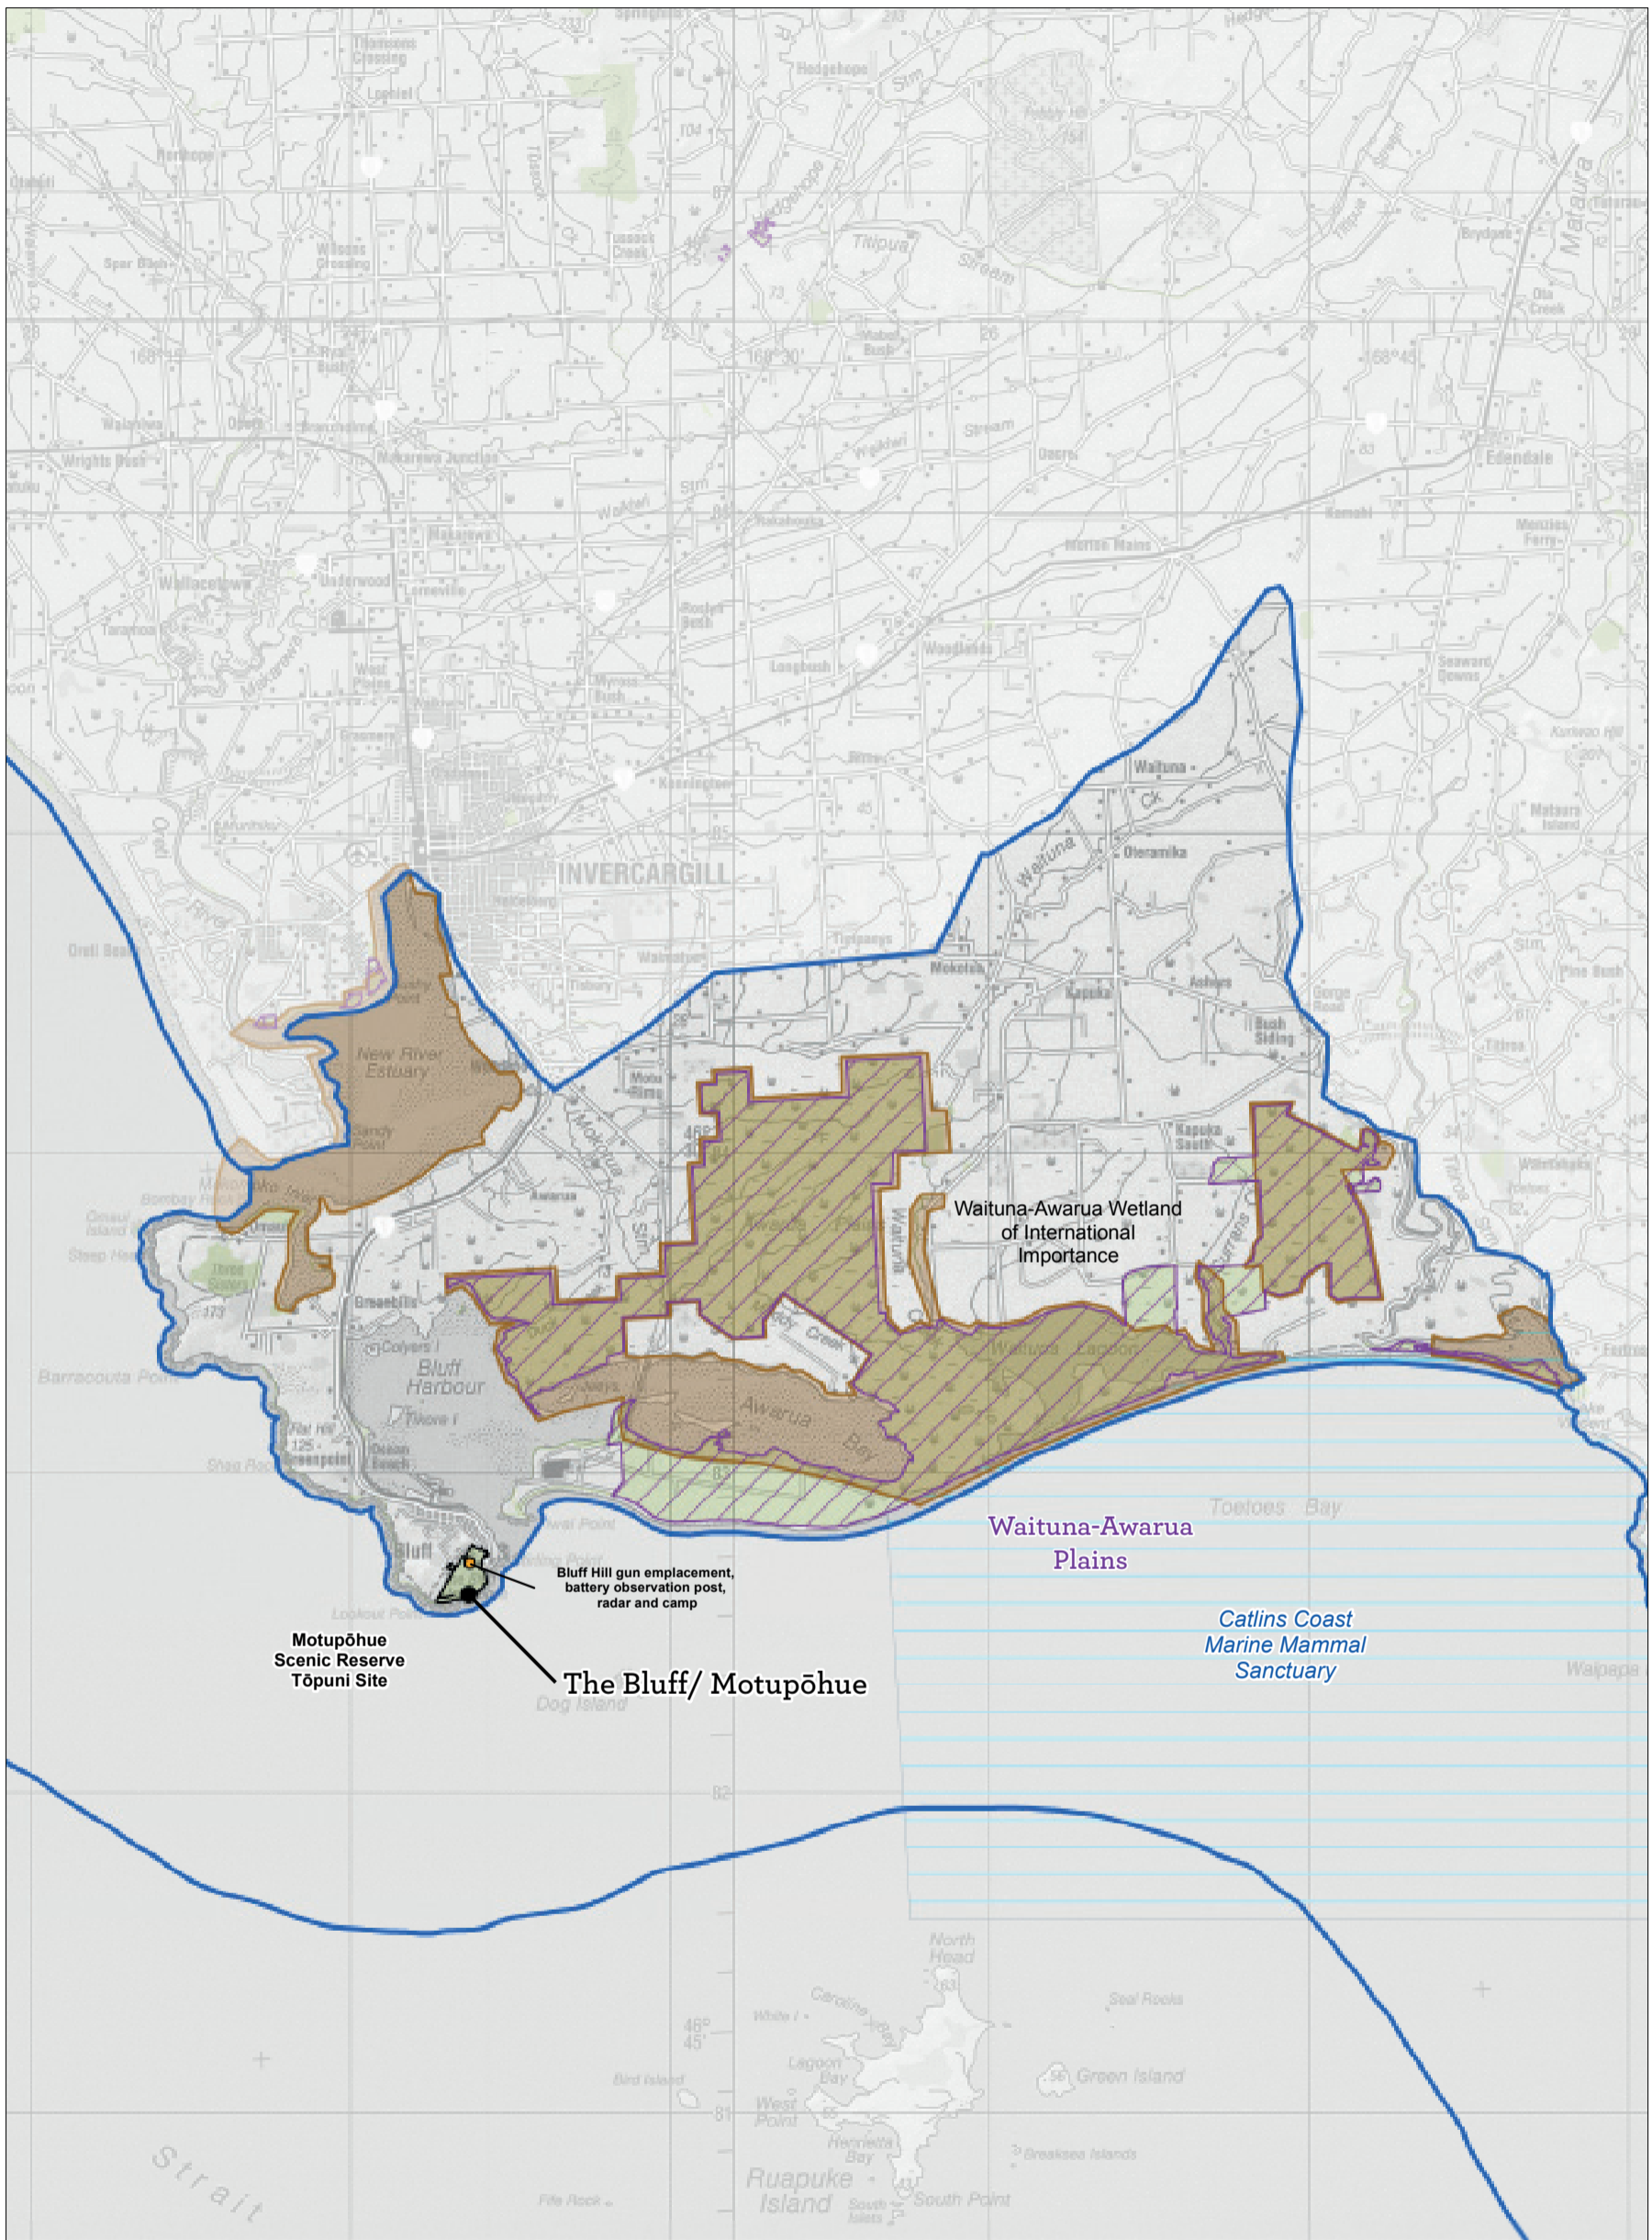

Map 5.8 Awarua Place

Conservation Management Strategy
Southland Murihiku