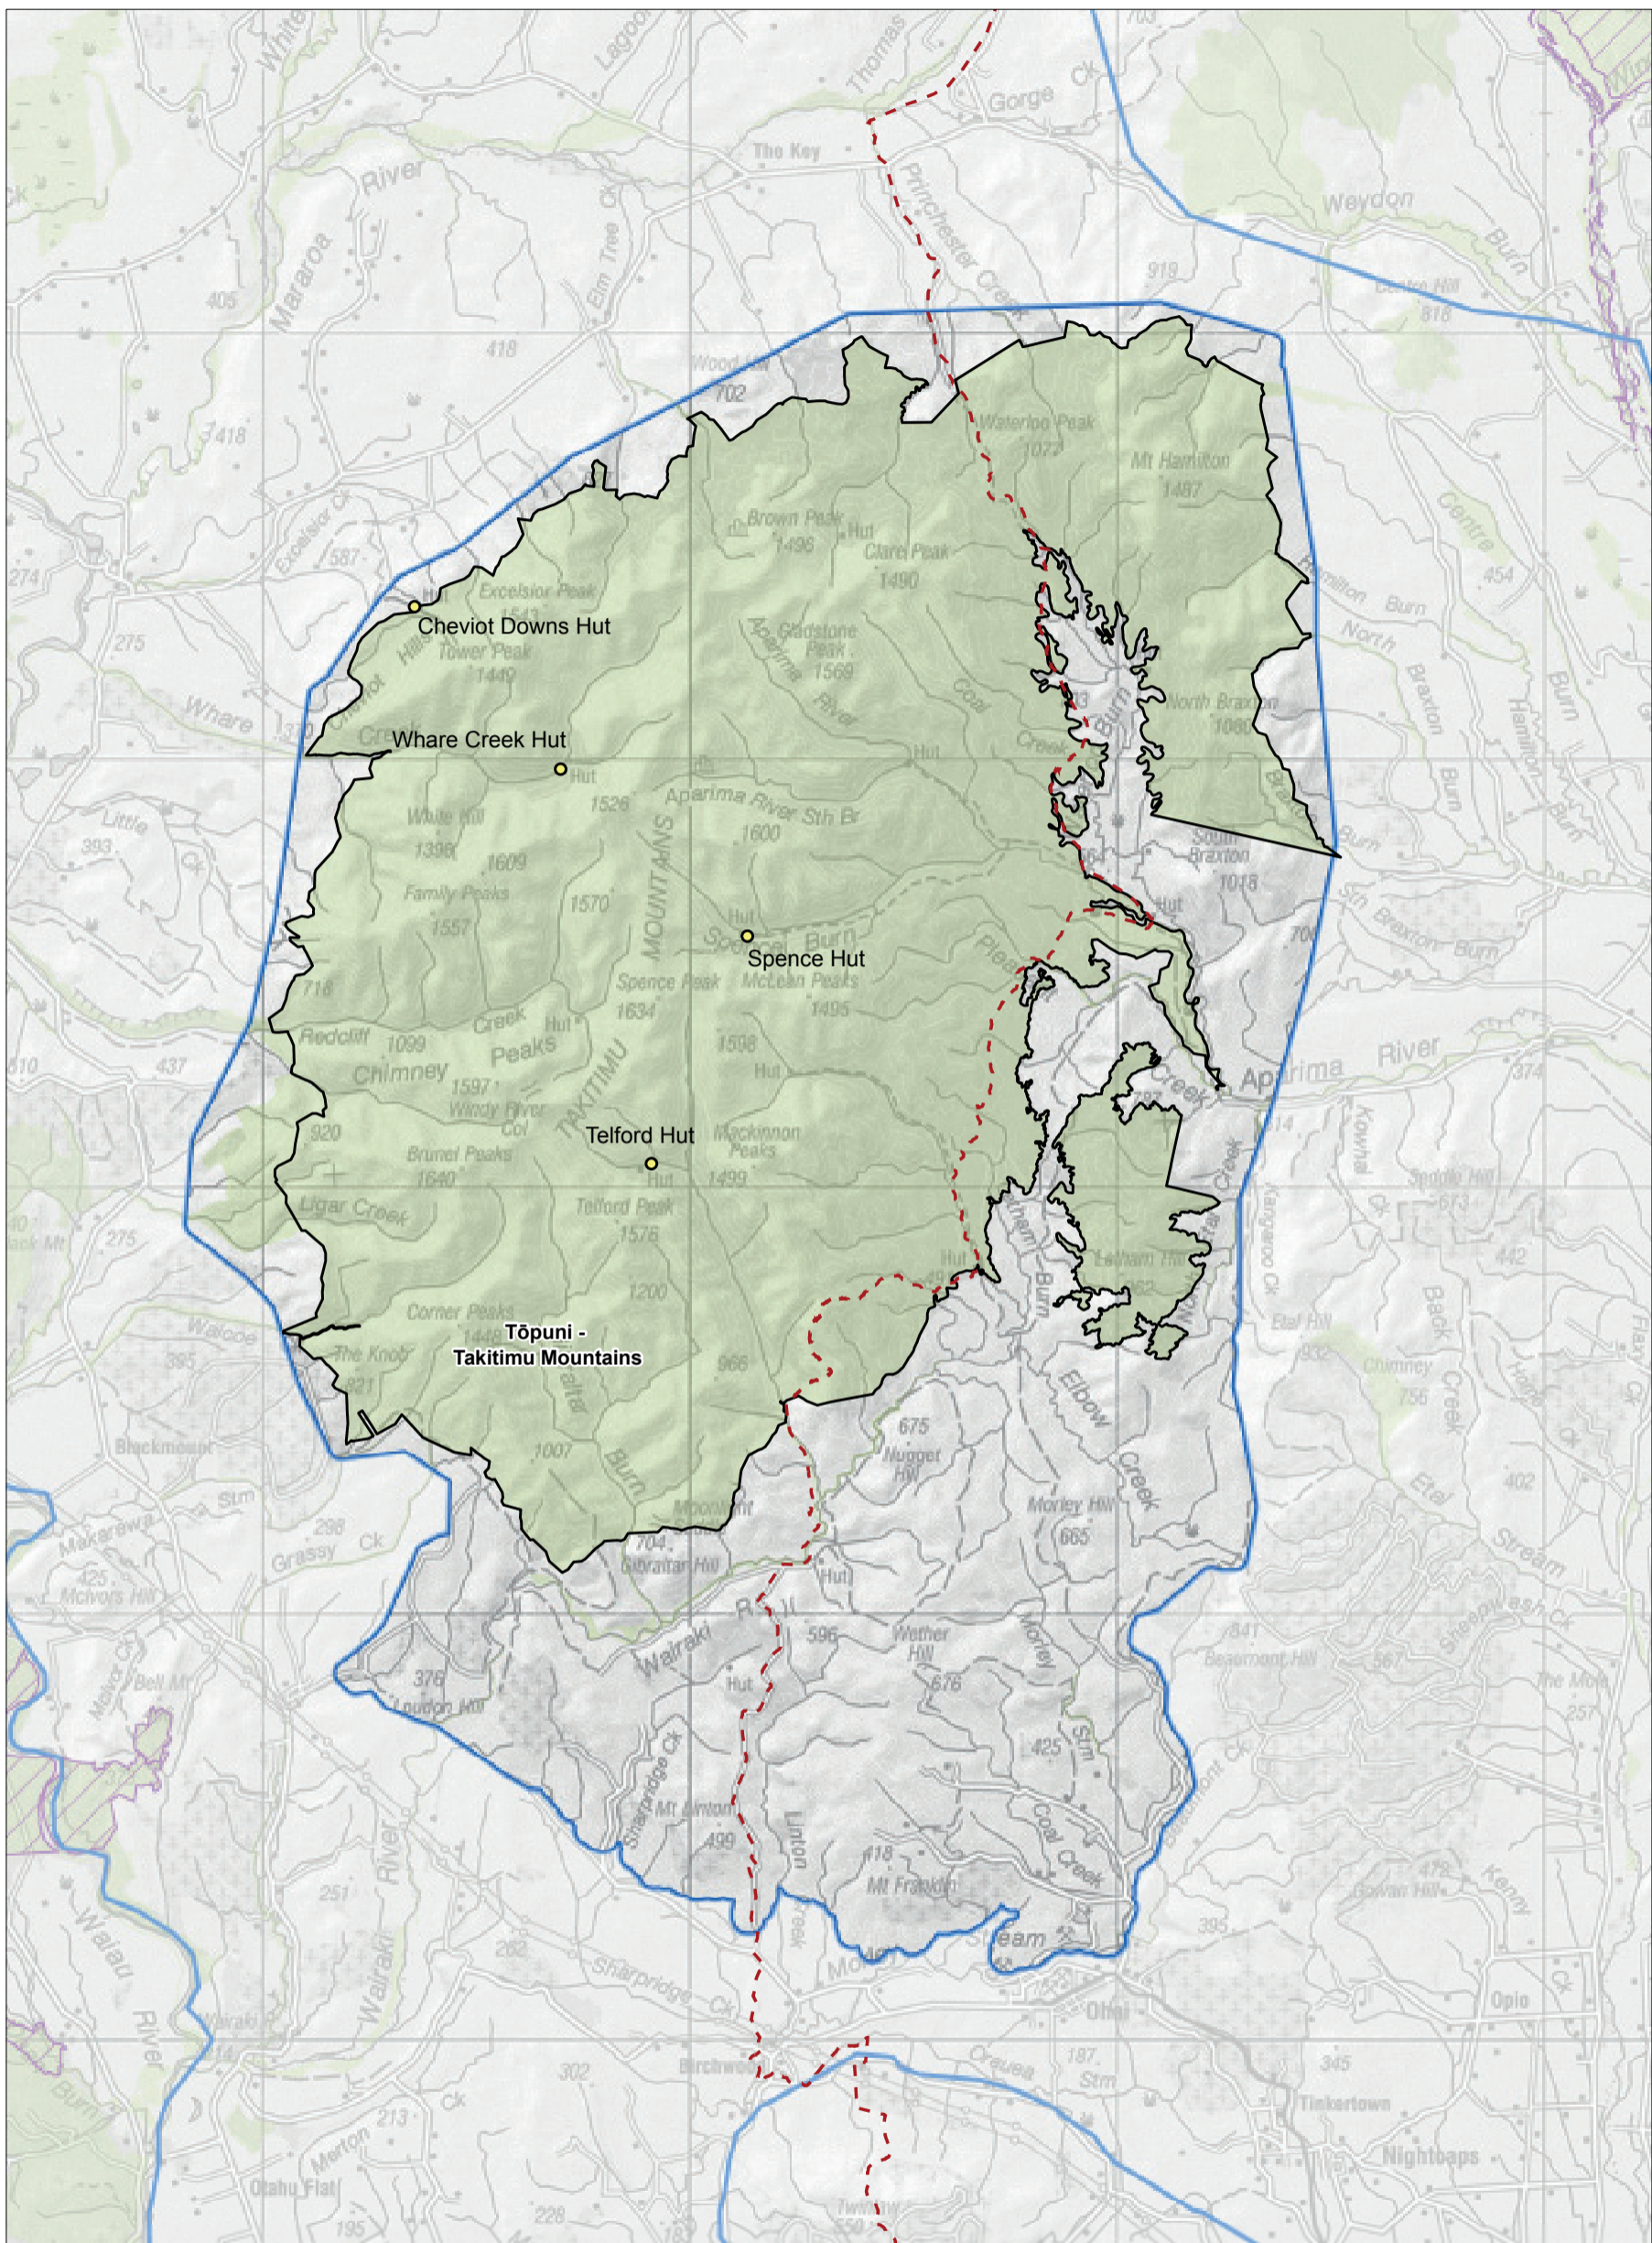

Map 5 Places overview

Conservation Management Strategy  
Southland Murihiku

Map 5.1 Takitimu Place  
 Conservation Management Strategy  
 Southland Murihiku

Map 5.2 Fiordland Te Rua-o-te-moko Place

Conservation Management Strategy  
Southland Murihiku

Map 5.2.1 Fiordland Te Rua-o-te-moko Place—detail (North)

Conservation Management Strategy  
Southland Murihiku

Map 5.2.2 Fiordland Te Rua-o-te-moko Place—detail (South)

Conservation Management Strategy  
Southland Murihiku

Map 5.3 Western High Country Mata-puke Koikoi Place

Conservation Management Strategy  
Southland Murihiku

0 2 4 8 12 16 Km

Map 5.3.1 Western High Country Mata-puke Koikoi Place—detail

Conservation Management Strategy  
Southland Murihiku

Map 5.10 Subantarctic Ngā Moutere O Murihiku Ki Tonga Place

Conservation Management Strategy  
Southland Murihiku

Snares Islands /Tini Heke

Bounty Islands

Antipodes Island Group

Campbell Islands

Campbell Islands