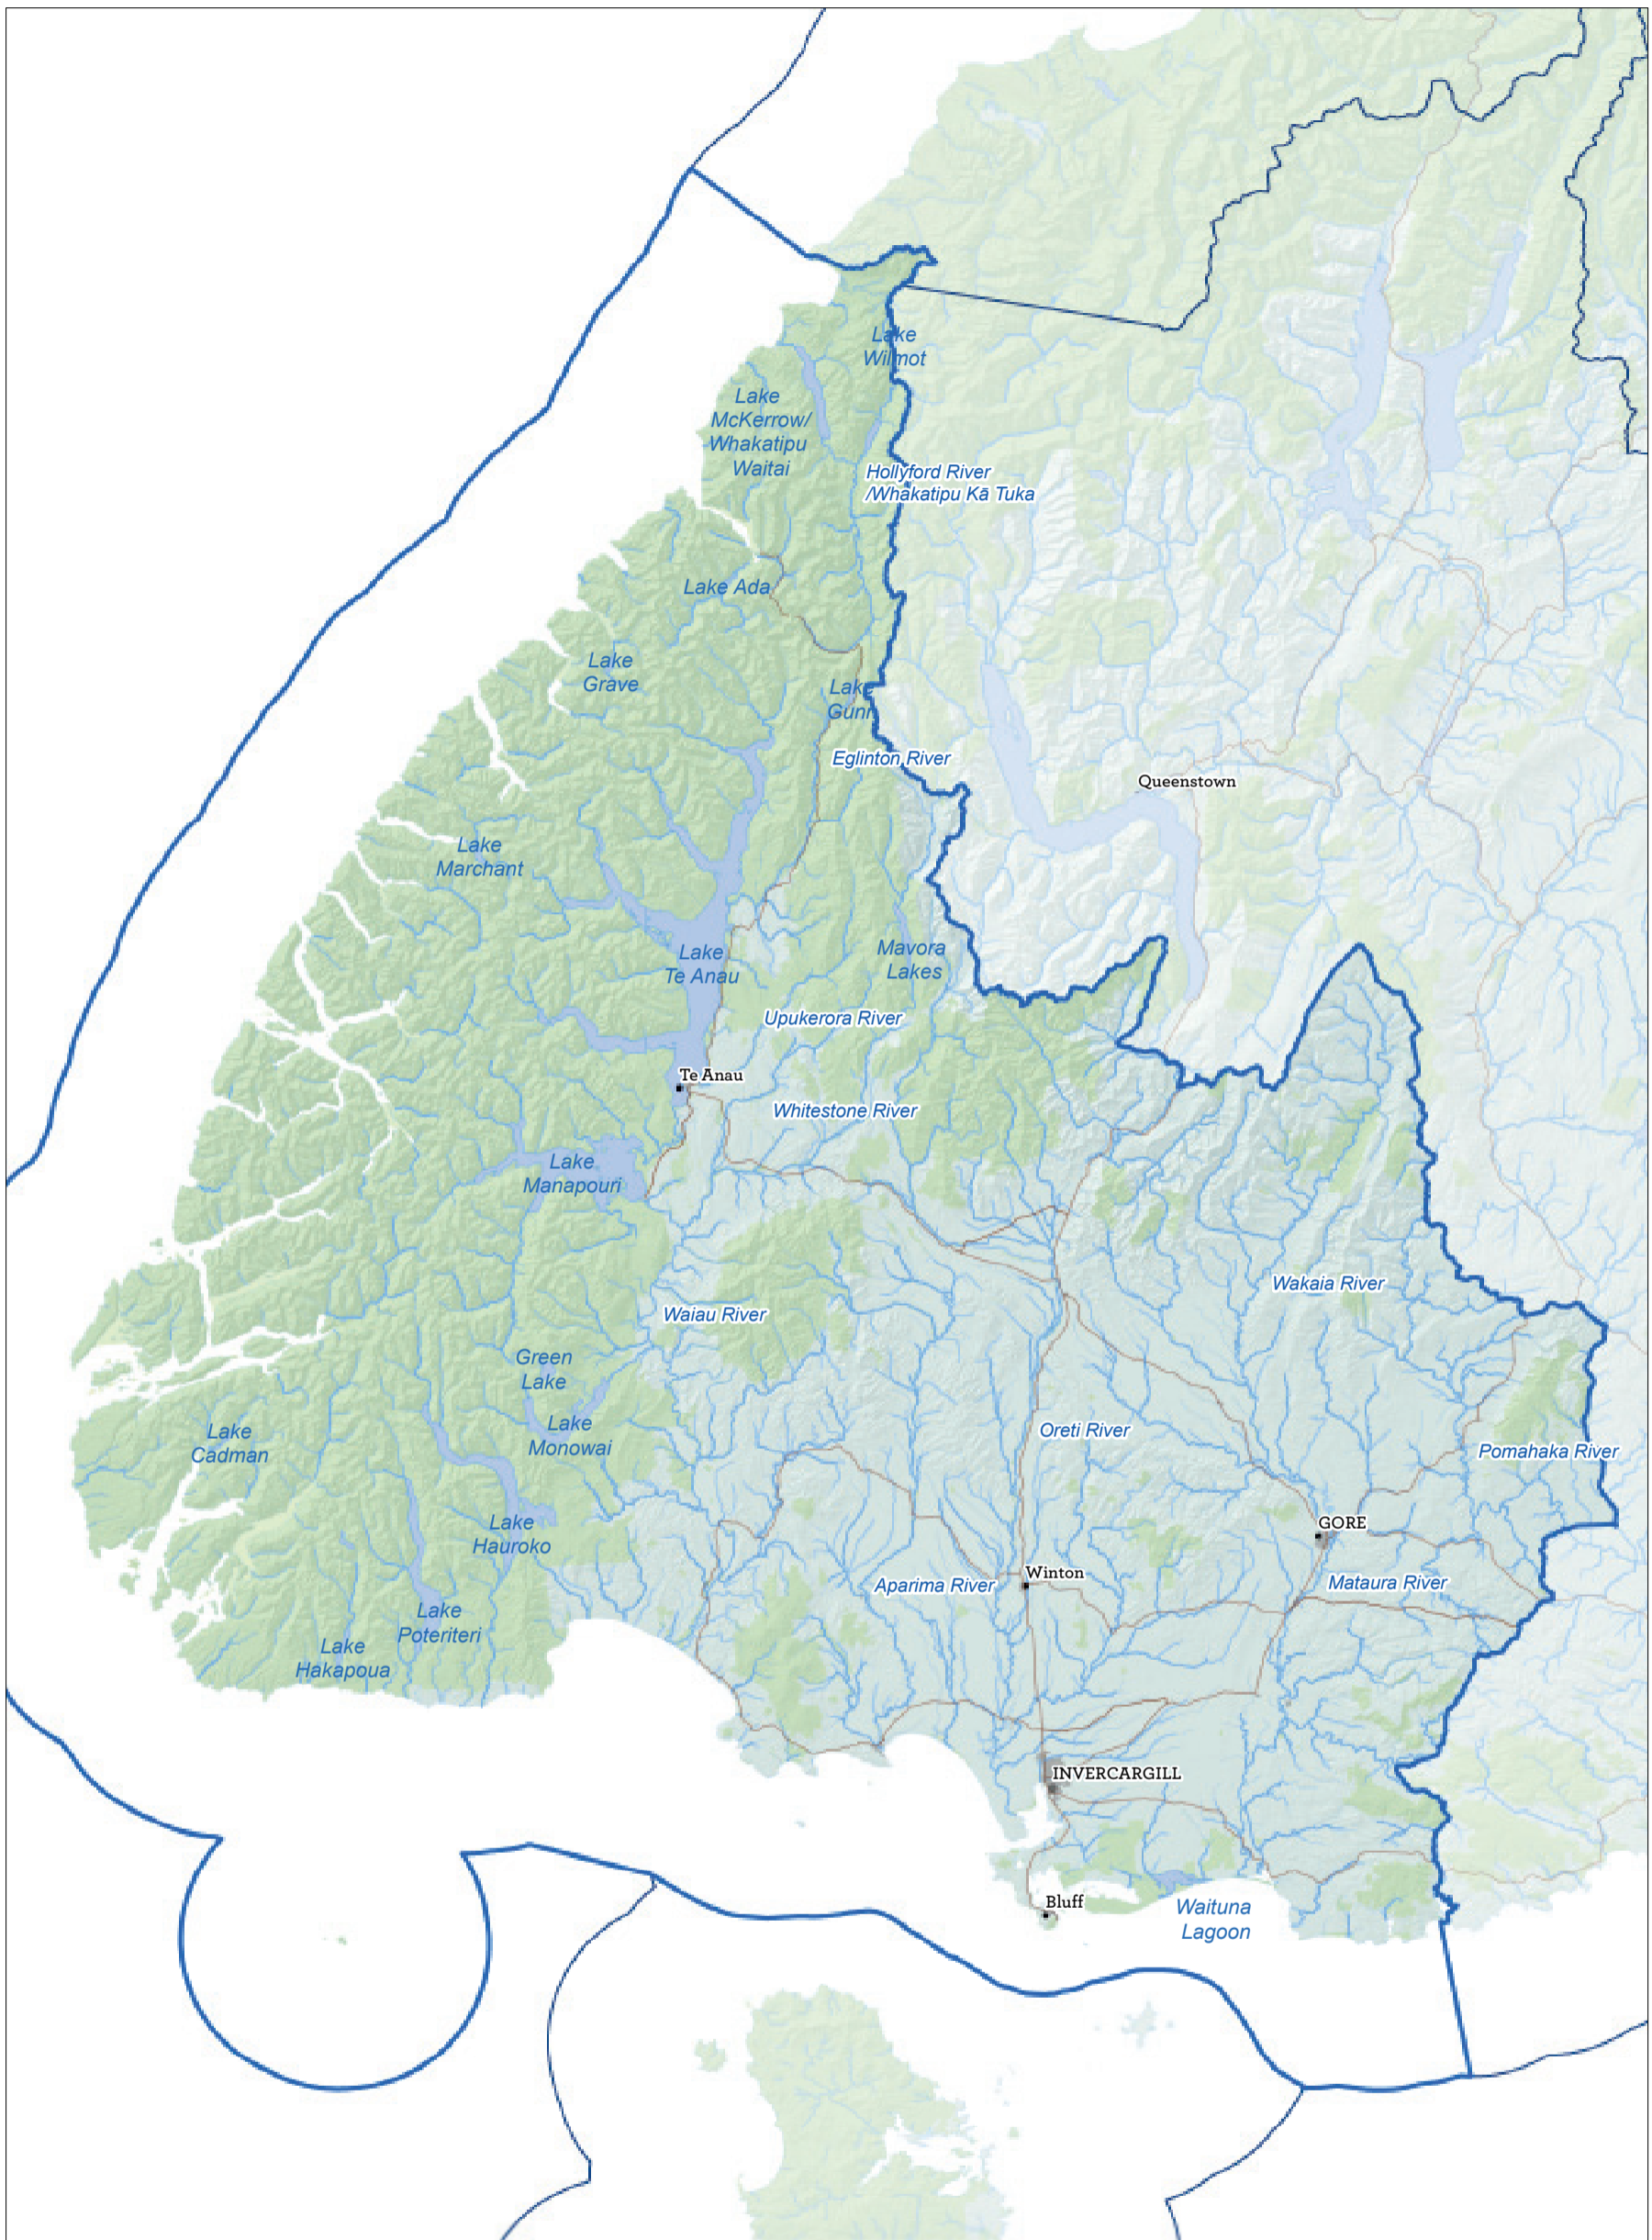

Map 5.6 Freshwater Wai Māori Place

Conservation Management Strategy
Southland Murihiku