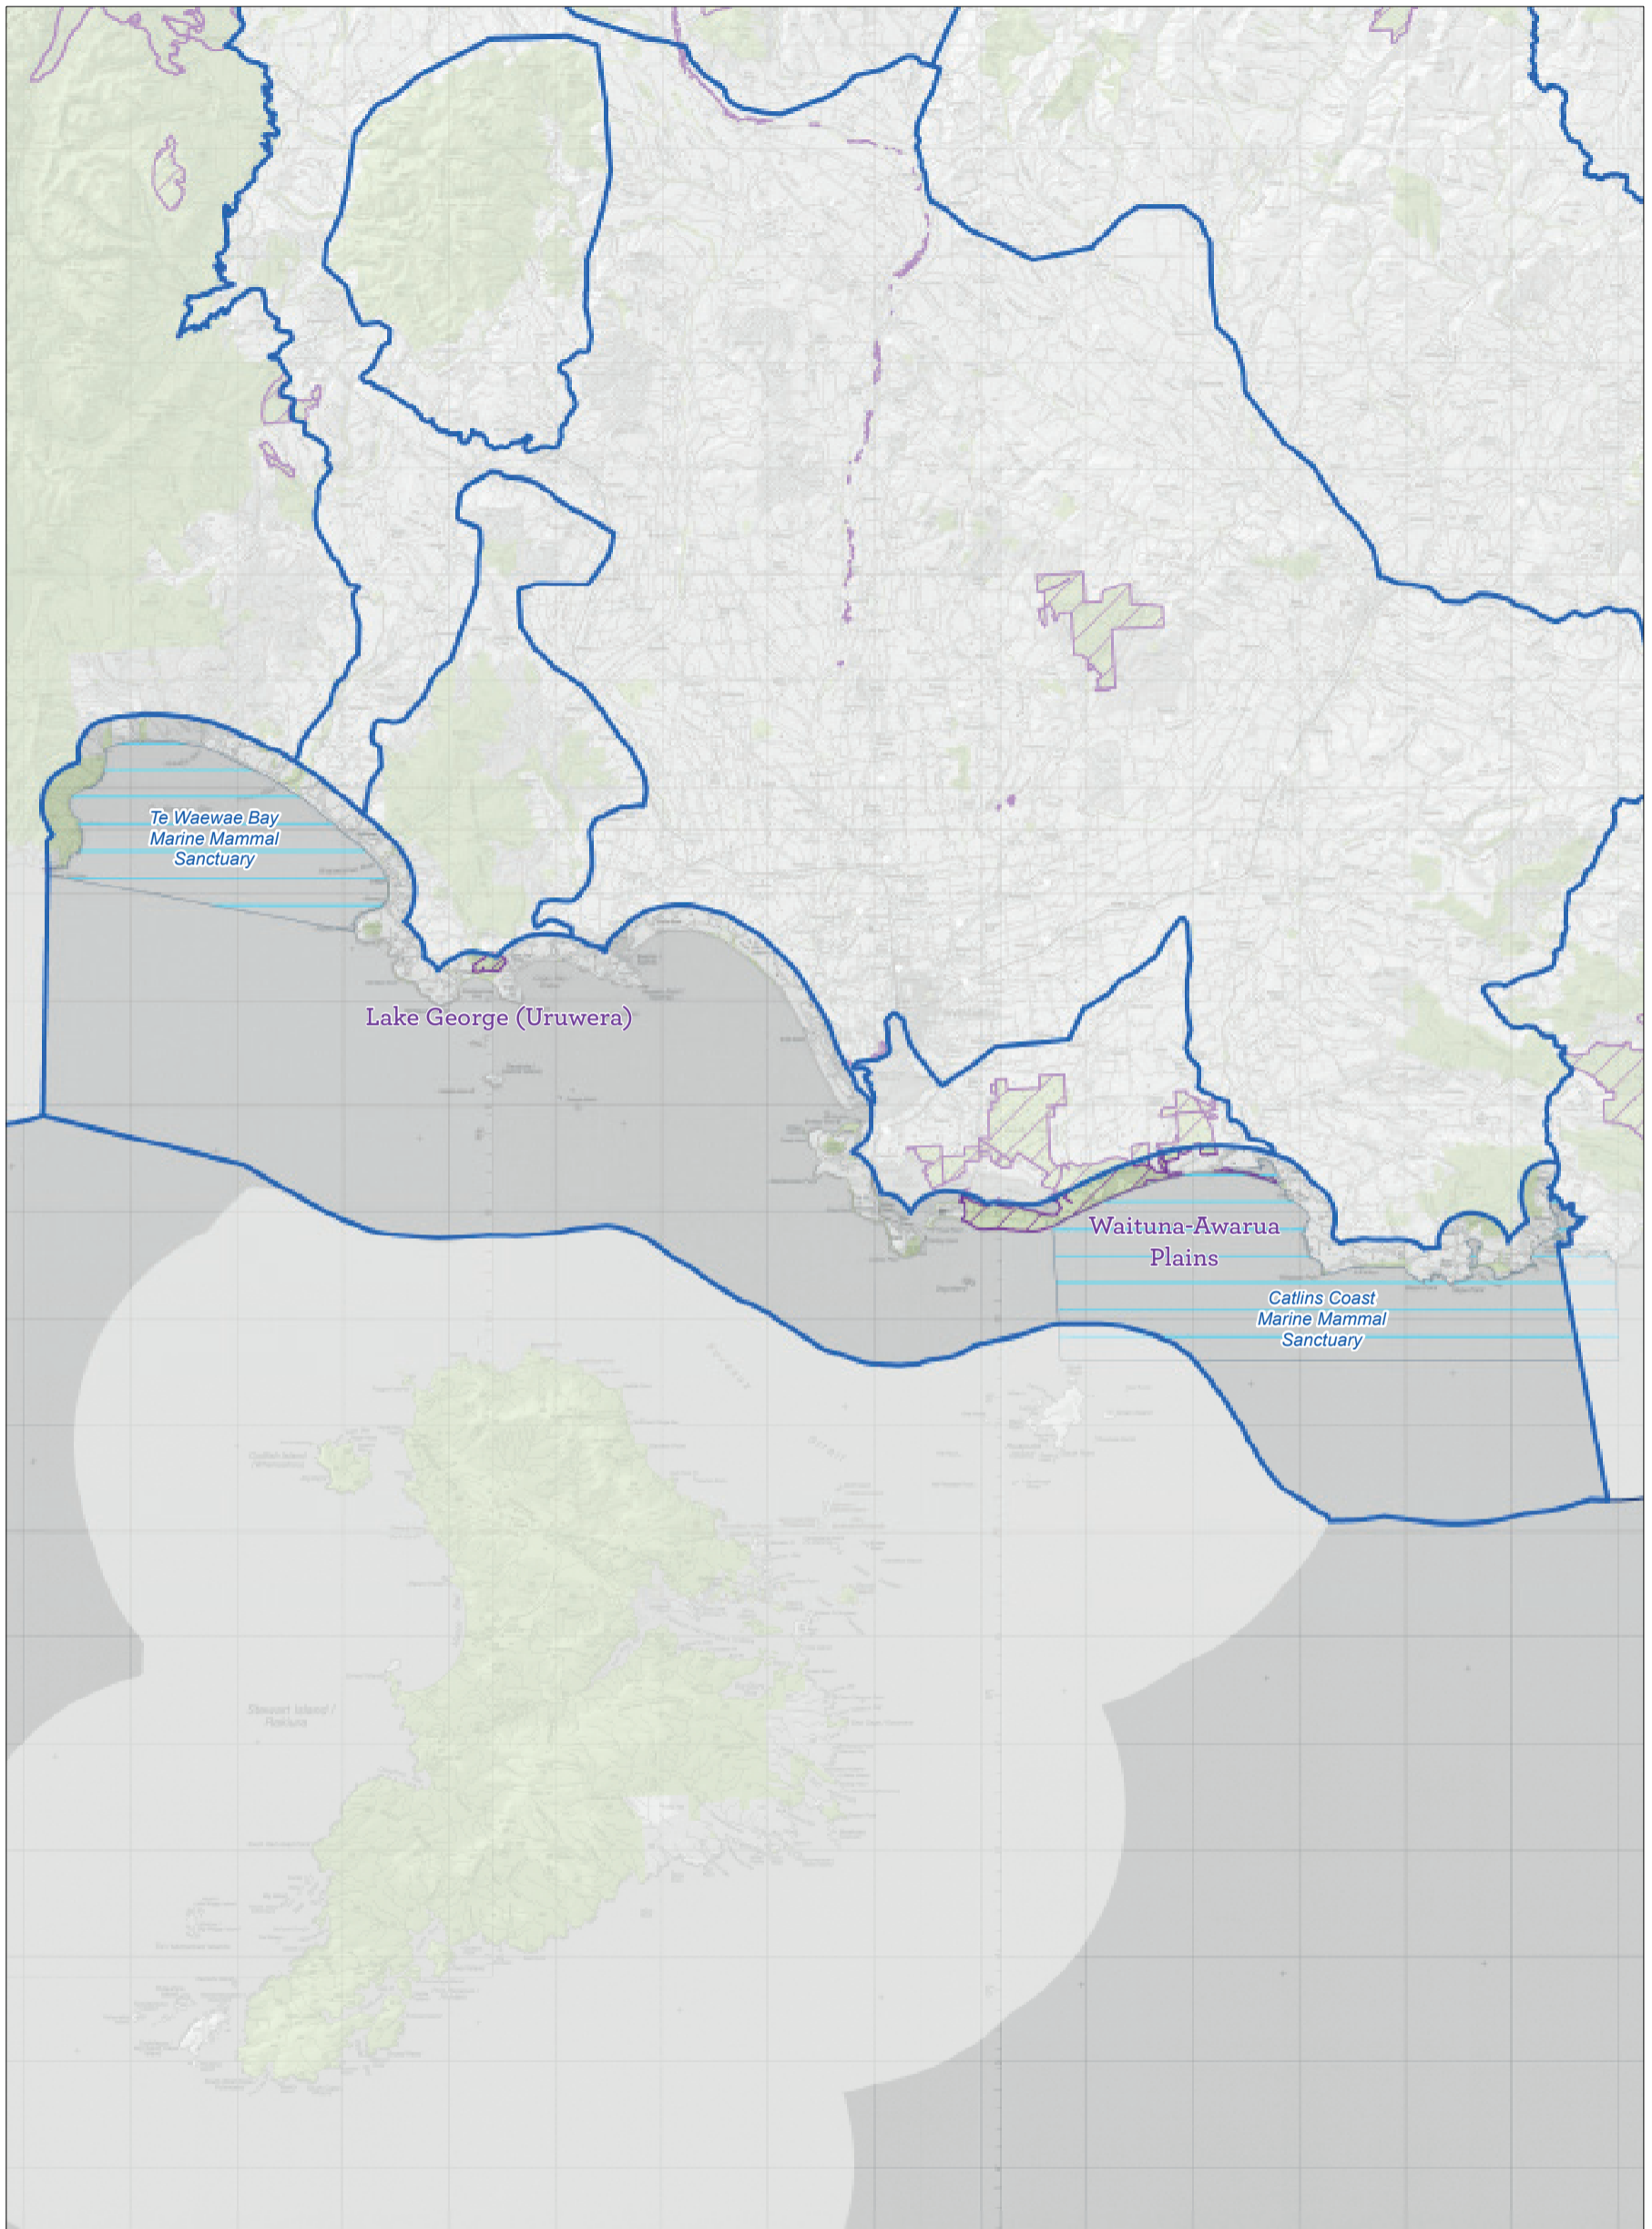

Map 5.5 Longwood O Hekeia Place

Conservation Management Strategy  
Southland Murihiku

Map 5.6 Freshwater Wai Māori Place

Conservation Management Strategy  
 Southland Murihiku

Map 5.7 Lowlands Te Rā a Takitimu Place

Conservation Management Strategy  
Southland Murihiku

Map 5.8 Awarua Place

Conservation Management Strategy  
Southland Murihiku

Map 5.9 Foveaux Te Ara a Kiwa Place

Conservation Management Strategy  
Southland Murihiku

Map 5.9.1 Foveaux Te Ara a Kiwa Place—detail

Conservation Management Strategy  
Southland Murihiku

**Auckland Islands**

**Snares Islands /Tini Heke**

**Bounty Islands**

**Campbell Islands**

**Antipodes Island**

Map 5.10 Subantarctic Ngā Moutere O Murihiku Ki Tonga Place

Conservation Management Strategy  
Southland Murihiku

Snares Islands /Tini Heke

Bounty Islands

Antipodes Island Group

Campbell Islands

Campbell Islands