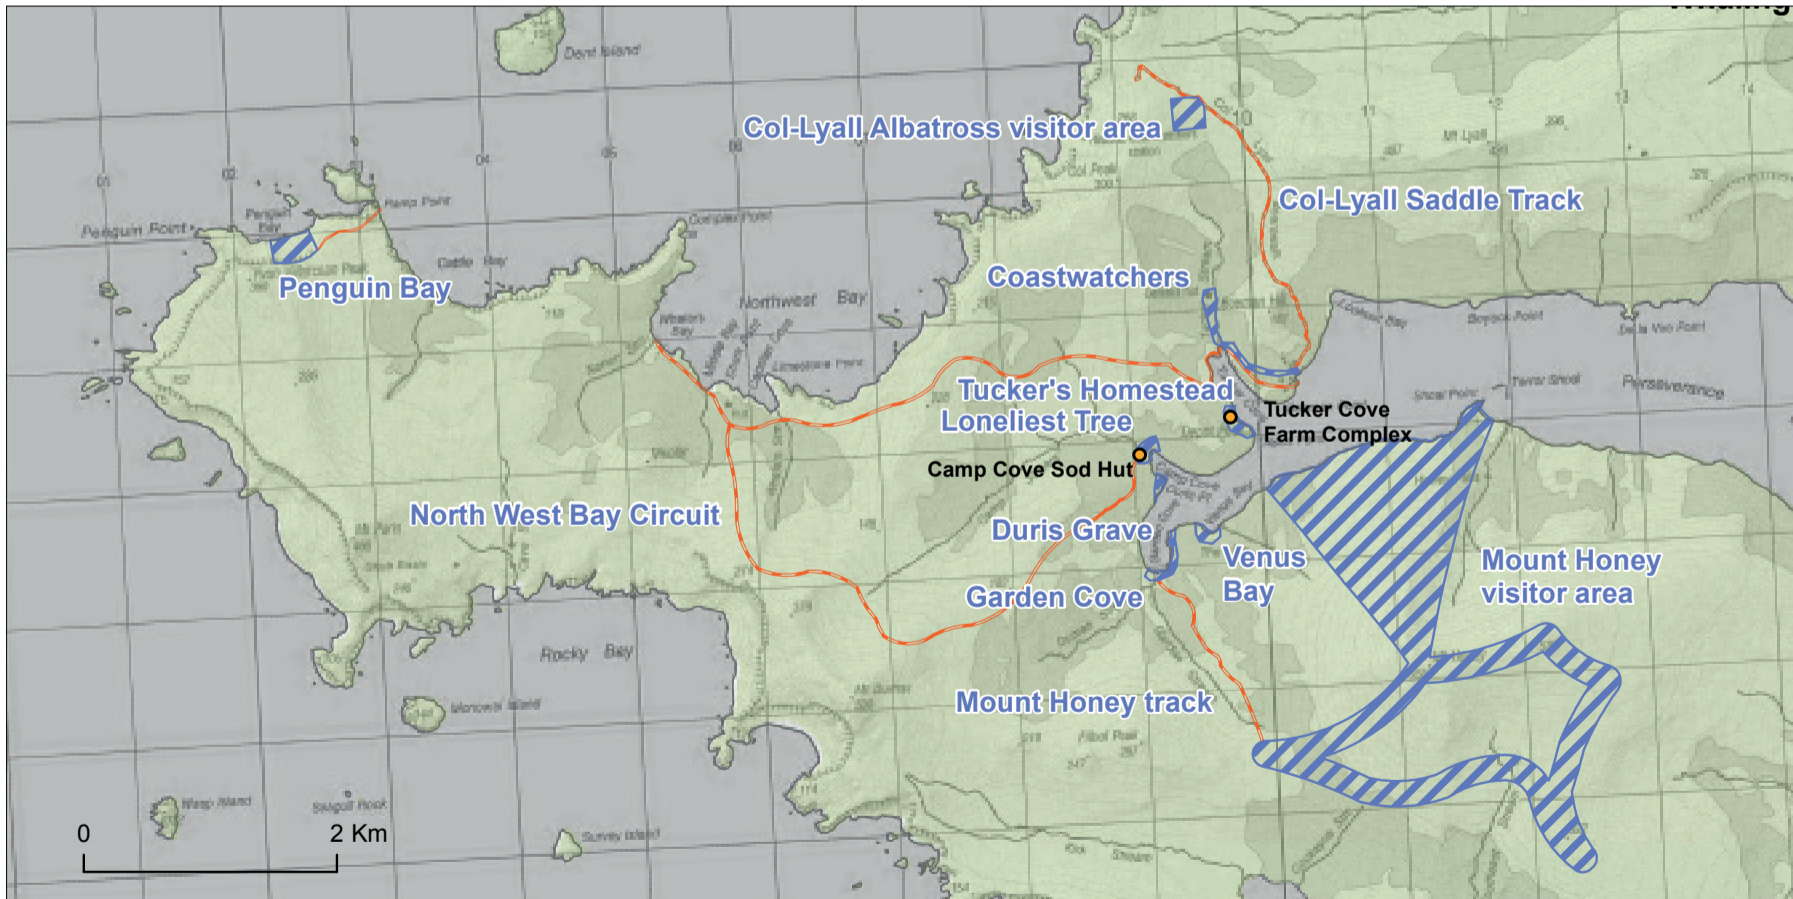

Map 5.9.1 Foveaux Te Ara a Kiwa Place—detail

Conservation Management Strategy  
Southland Murihiku

**Auckland Islands**

**Snares Islands /Tini Heke**

**Bounty Islands**

**Campbell Islands**

**Antipodes Island**

Map 5.10 Subantarctic Ngā Moutere O Murihiku Ki Tonga Place

Conservation Management Strategy  
Southland Murihiku

Snares Islands /Tini Heke

Bounty Islands

Antipodes Island Group

Campbell Islands

Campbell Islands

Map 5.10.1 Subantarctic Ngā Moutere O Murihiku Ki Tonga Place—detail  
 Conservation Management Strategy  
 Southland Murihiku

Map 5.10.2 Subantarctic Ngā Moutere O Murihiku Ki Tonga Place—detail (Auckland Islands)