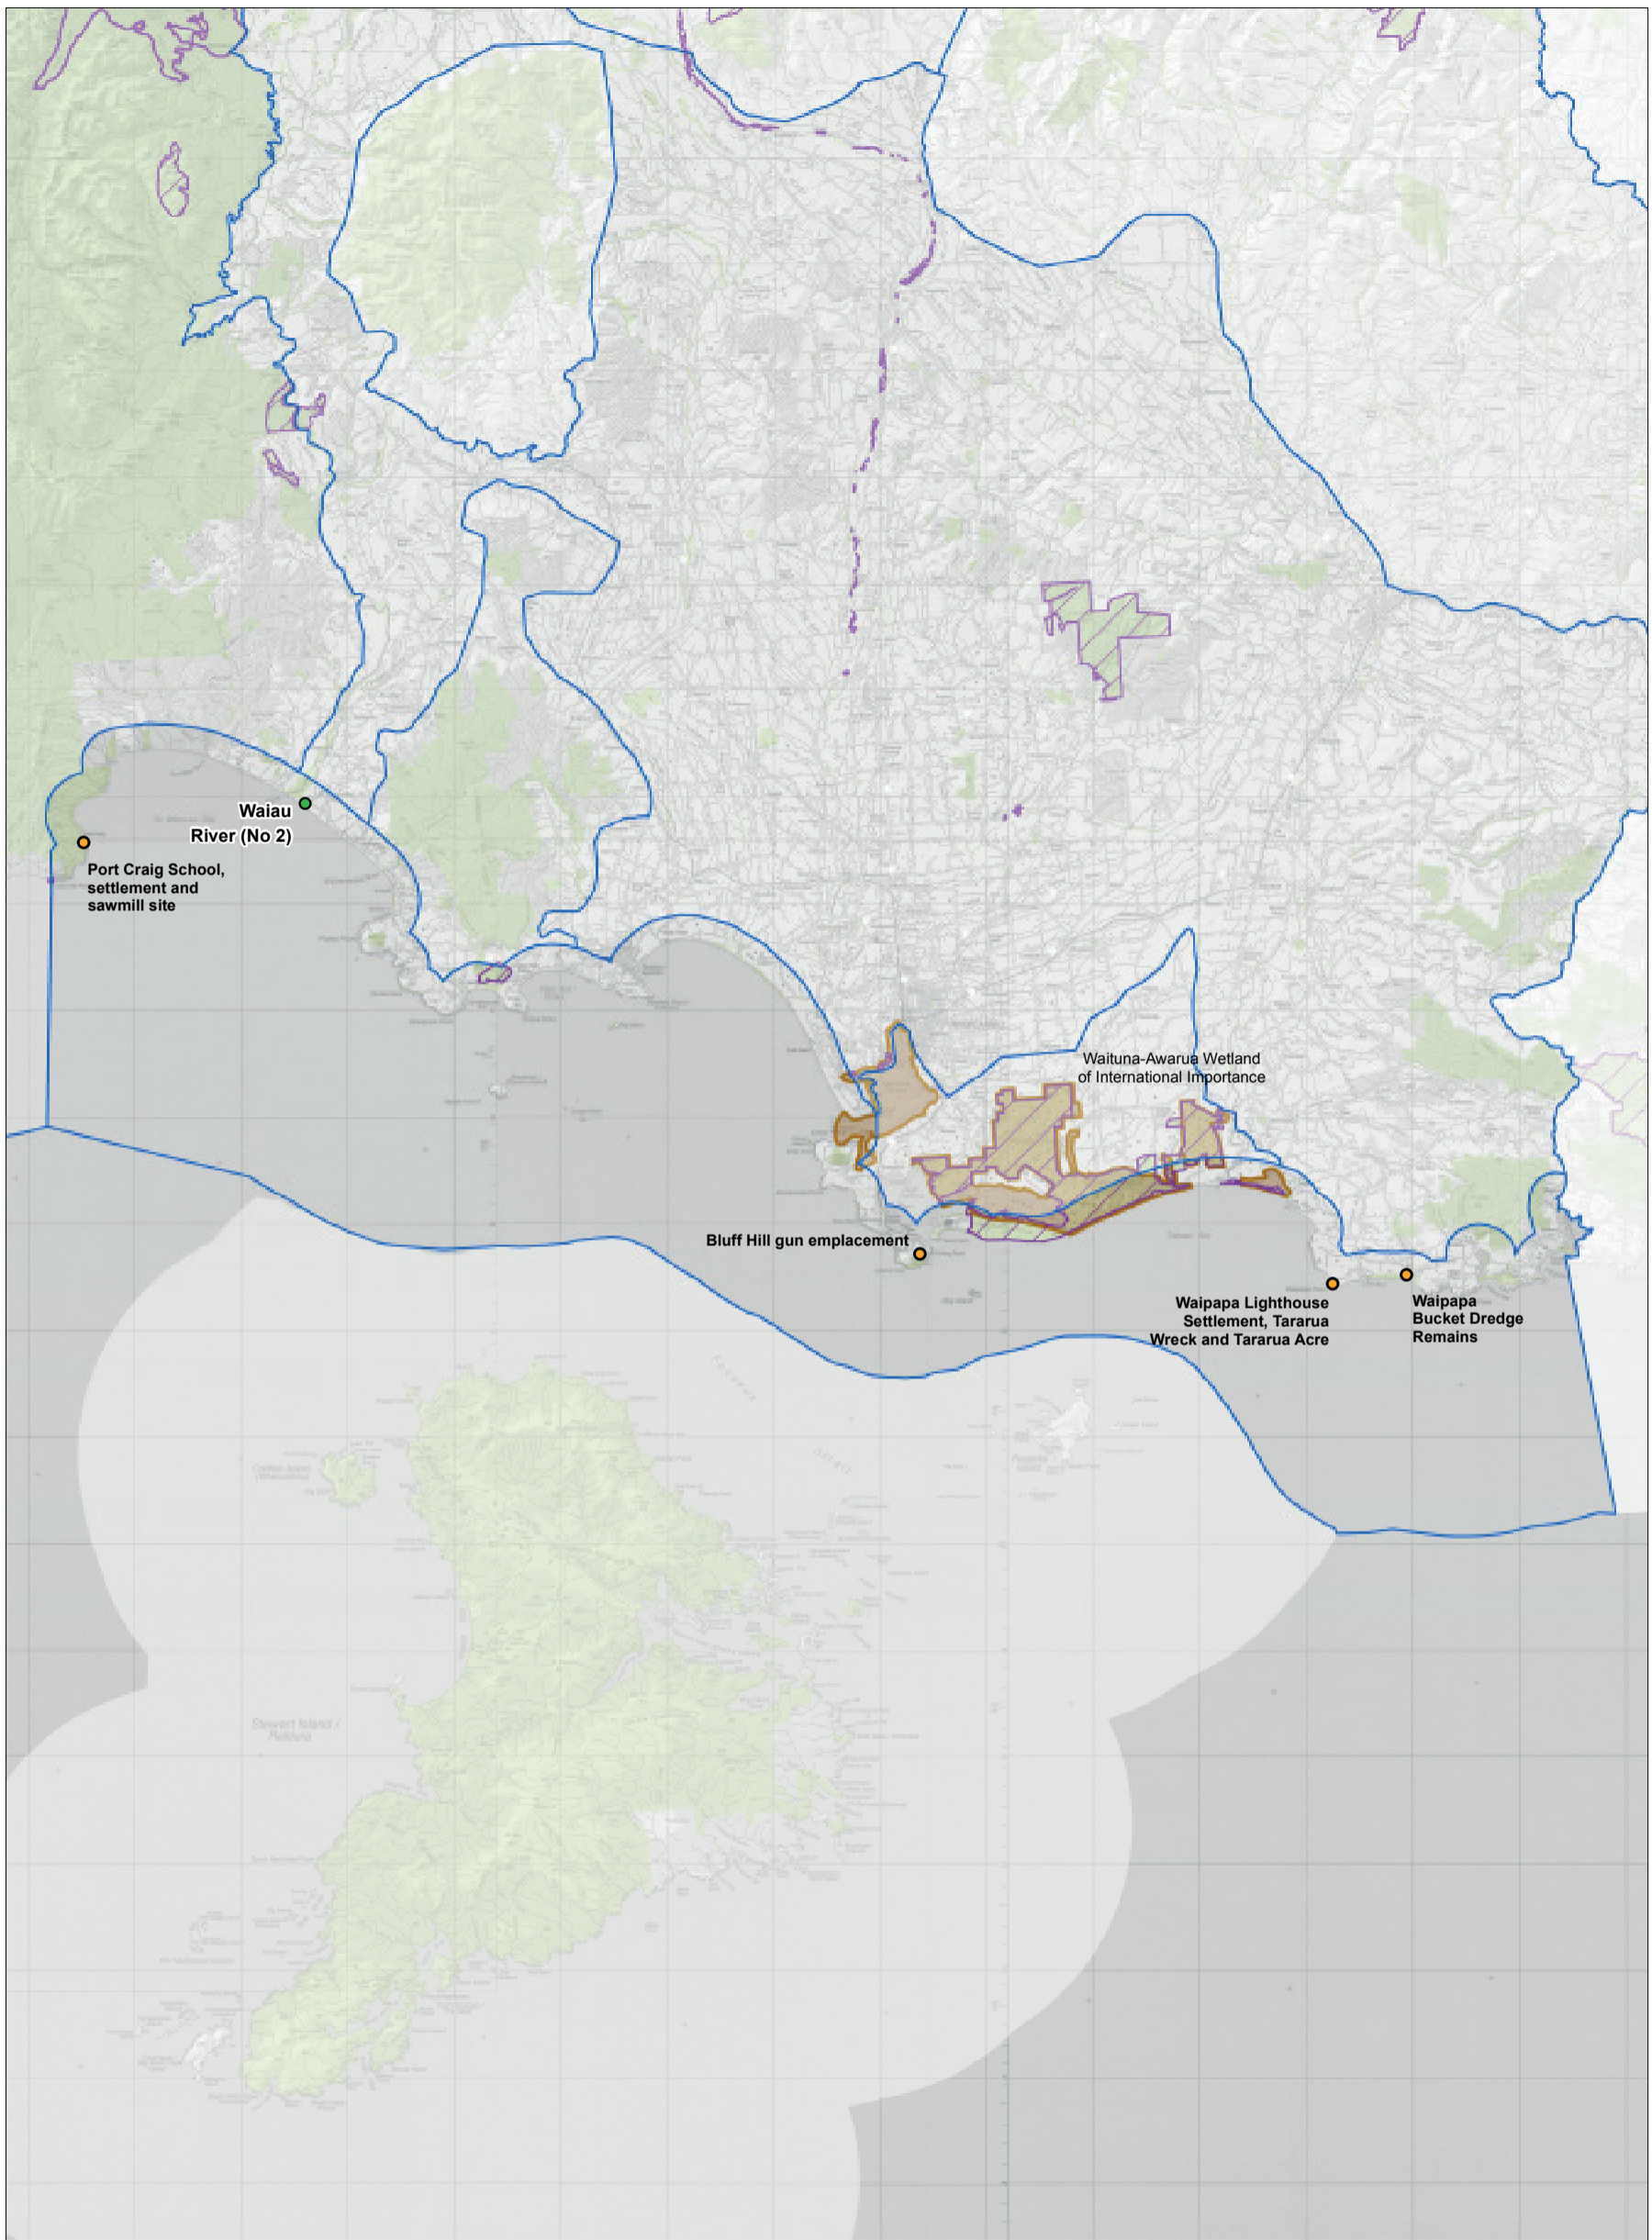

Map 5.5 Longwood O Hekeia Place

Conservation Management Strategy  
Southland Murihiku

Map 5.6 Freshwater Wai Māori Place

Conservation Management Strategy  
 Southland Murihiku

Map 5.7 Lowlands Te Rā a Takitimu Place

Conservation Management Strategy  
Southland Murihiku

Map 5.8 Awarua Place

Conservation Management Strategy  
Southland Murihiku

Map 5.9 Foveaux Te Ara a Kiwa Place

Conservation Management Strategy  
Southland Murihiku

Map 5.9.1 Foveaux Te Ara a Kiwa Place—detail

Conservation Management Strategy  
Southland Murihiku

**Auckland Islands**

**Snares Islands /Tini Heke**

**Bounty Islands**

**Campbell Islands**

**Antipodes Island**

Map 5.10 Subantarctic Ngā Moutere O Murihiku Ki Tonga Place

Conservation Management Strategy  
Southland Murihiku

Snares Islands /Tini Heke

Bounty Islands

Antipodes Island Group

Campbell Islands

Campbell Islands