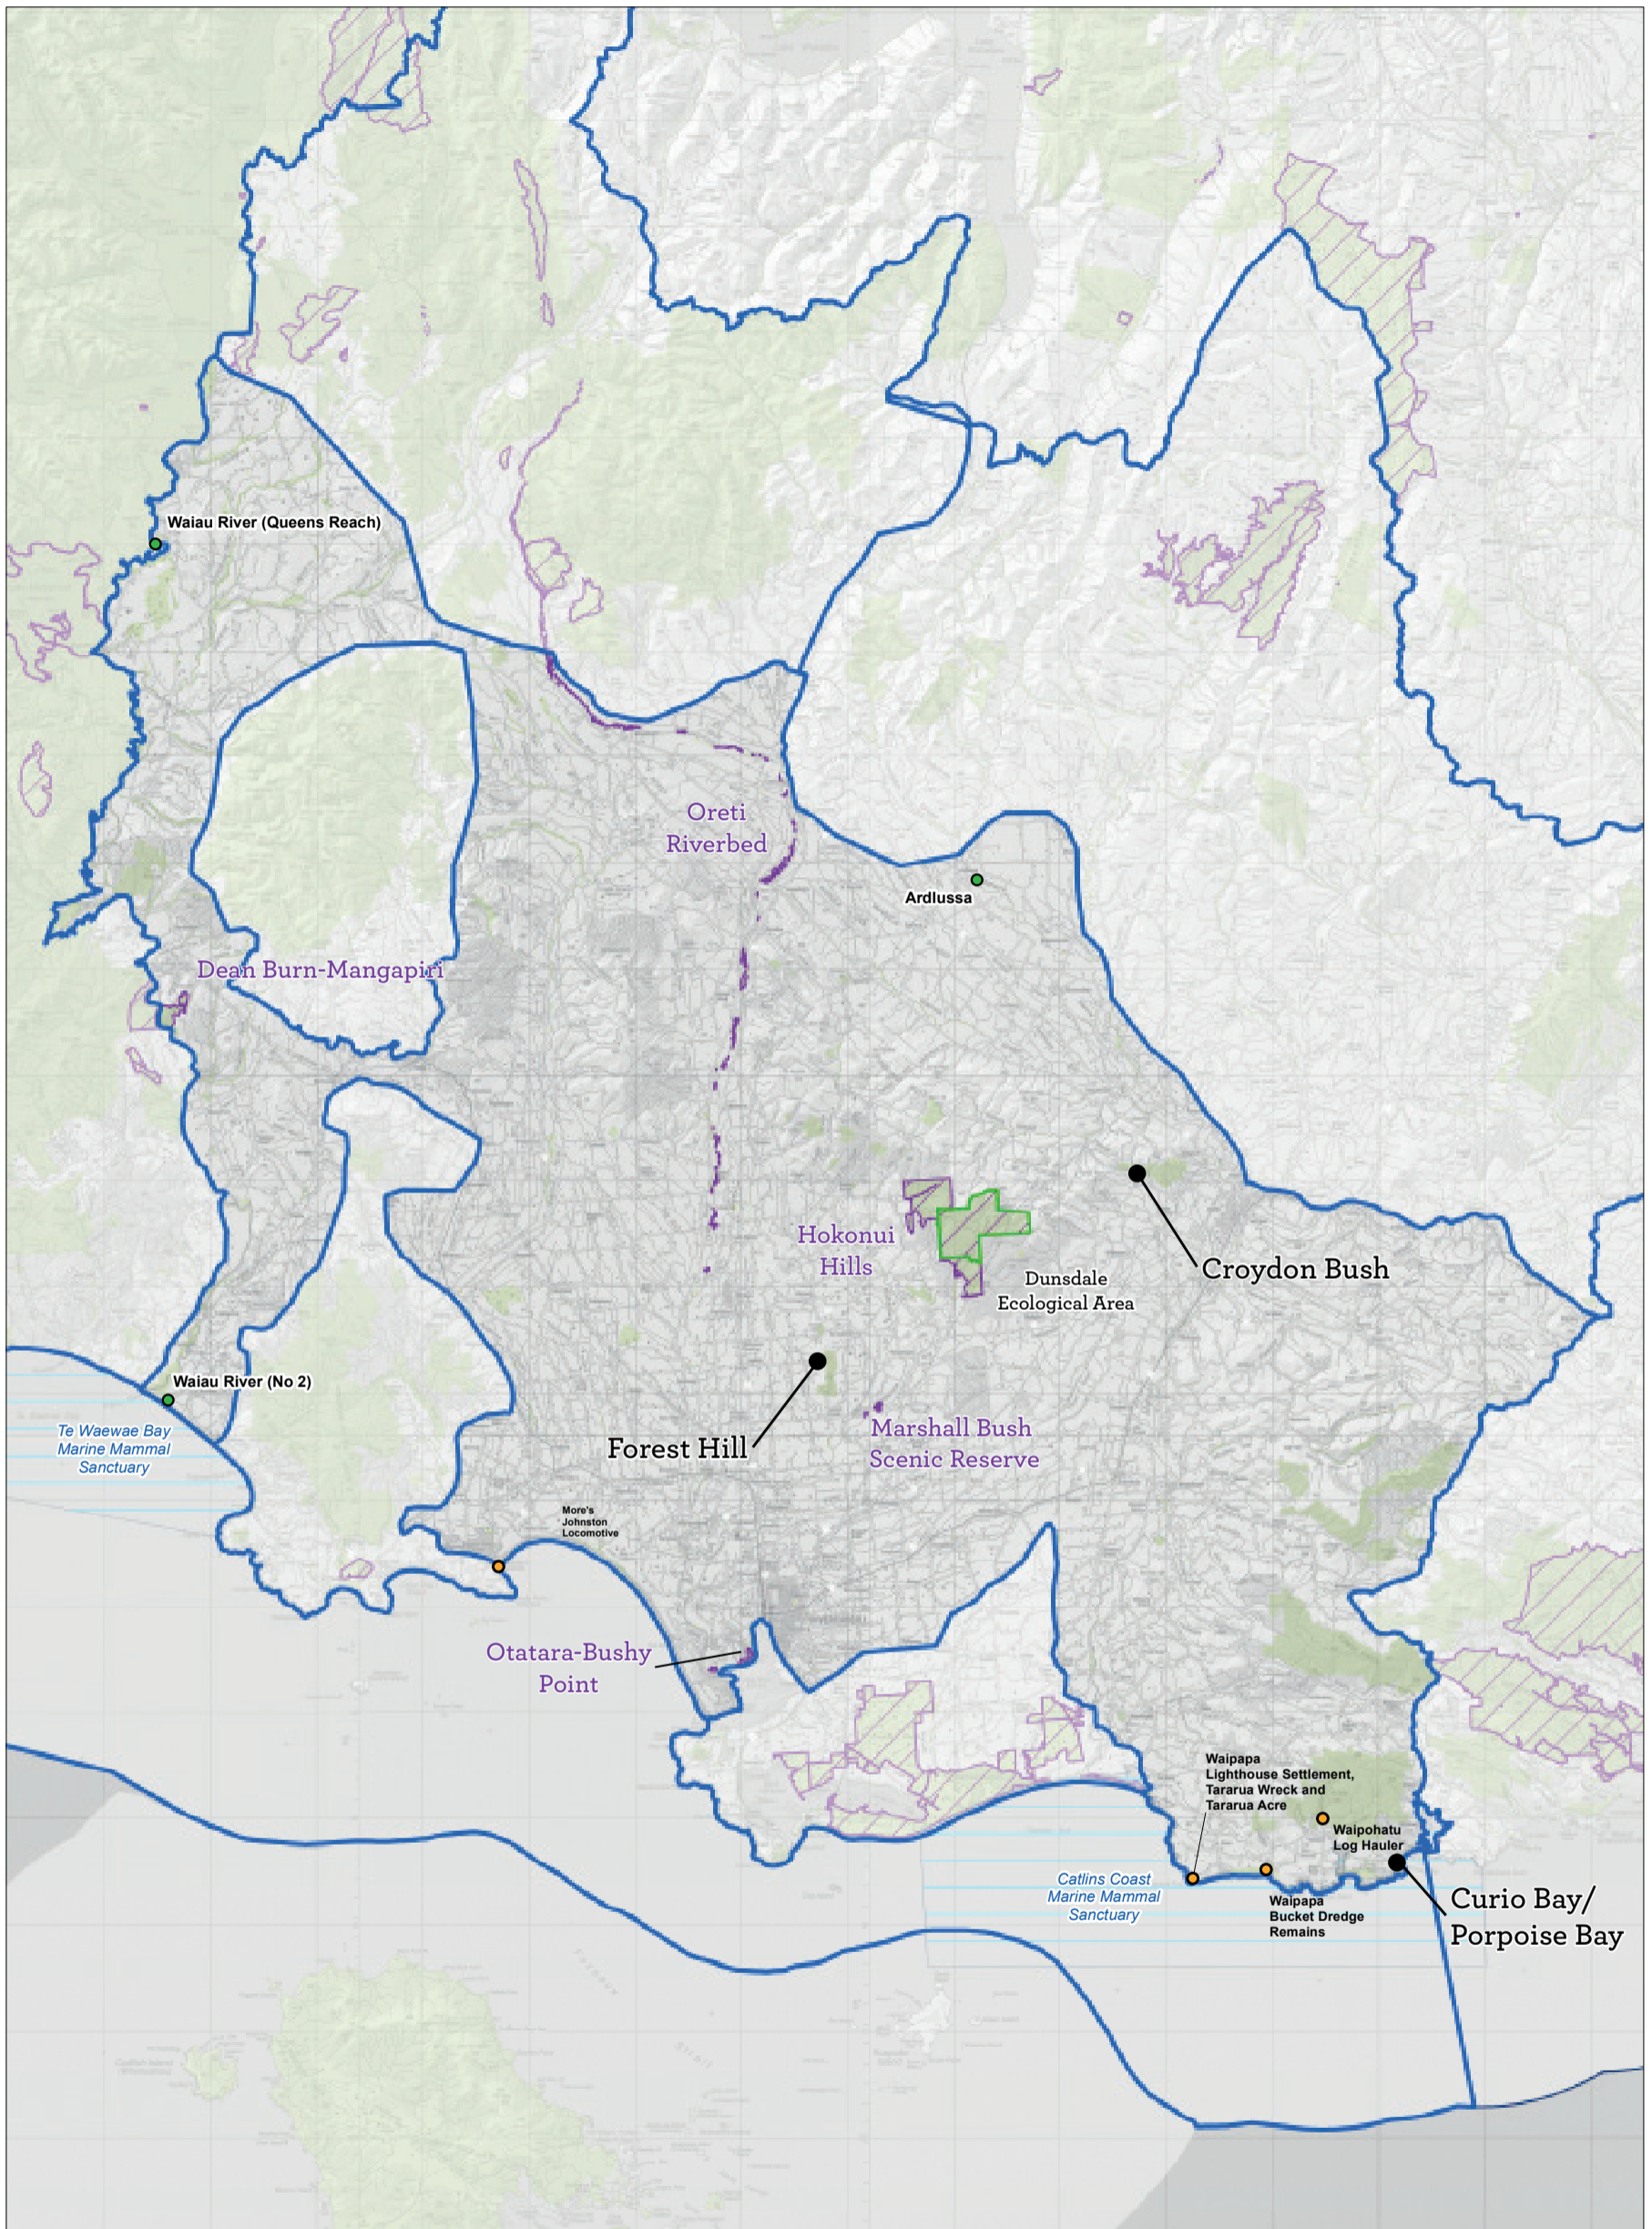

Map 5.3.2 Western High Country Matakau Koikoi Place—aircraft detail

Conservation Management Strategy  
Southland Murihiku

Map 5.4 Eastern High Country Mata-puke Taratara Place  
 Conservation Management Strategy  
 Southland Murihiku

Map 5.5 Longwood O Hekeia Place

Conservation Management Strategy  
Southland Murihiku

Map 5.6 Freshwater Wai Māori Place

Conservation Management Strategy  
 Southland Murihiku

Map 5.7 Lowlands Te Rā a Takitimu Place

Map 5.9.1 Foveaux Te Ara a Kiwa Place—detail

Conservation Management Strategy  
Southland Murihiku

**Auckland Islands**

**Snares Islands /Tini Heke**

**Bounty Islands**

**Campbell Islands**

**Antipodes Island**

Map 5.10 Subantarctic Ngā Moutere O Murihiku Ki Tonga Place

Conservation Management Strategy  
Southland Murihiku

Snares Islands /Tini Heke

Bounty Islands

Antipodes Island Group

Campbell Islands

Campbell Islands