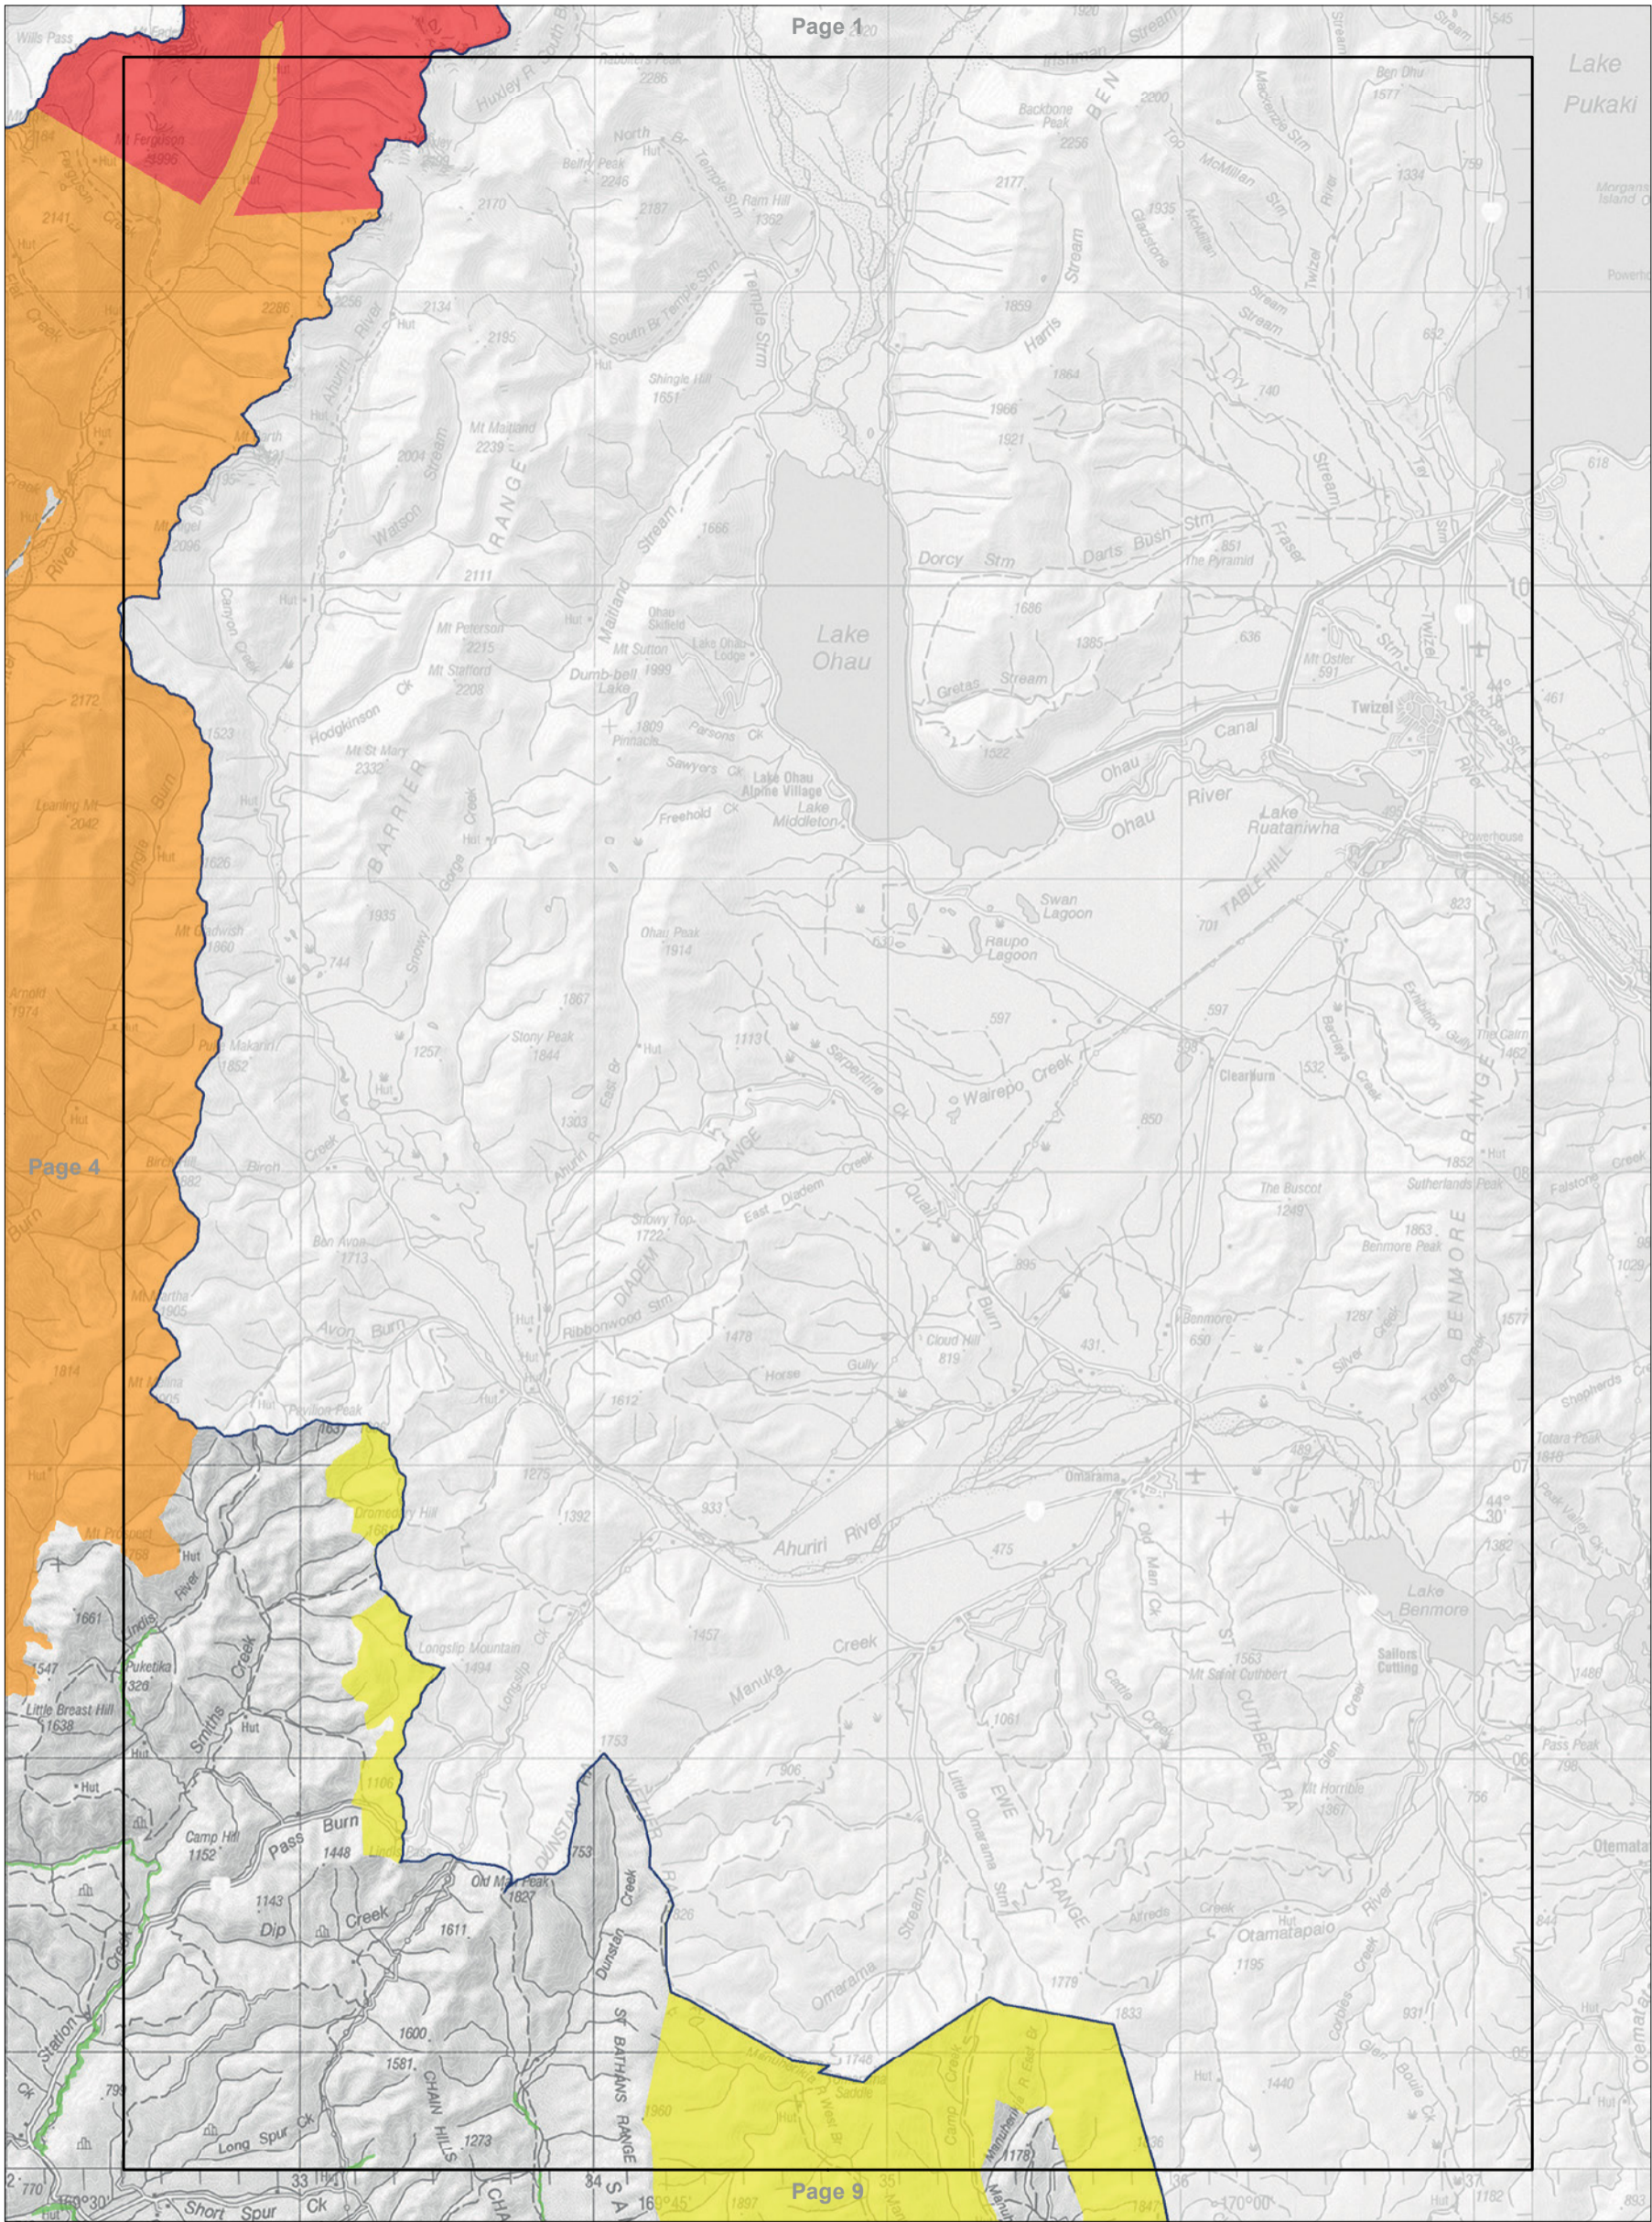

Map 9.1 Aircraft access zones - detail
 Conservation Management Strategy
 Otago

Conservation unit data is current as of 31/10/2015

Map 9.2 Aircraft access zones - detail

Conservation Management Strategy

Otago

Conservation unit data is current as of 31/10/2015

Map 9.3 Aircraft access zones - detail
 Conservation Management Strategy
 Otago

Conservation unit data is current as of 31/10/2015

Map 9.4 Aircraft access zones - detail
 Conservation Management Strategy
 Otago

Conservation unit data is current as of 31/10/2015

Map 9.5 Aircraft access zones - detail
 Conservation Management Strategy
 Otago

Conservation unit data is current as of 31/10/2015

Map 9.6 Aircraft access zones - detail