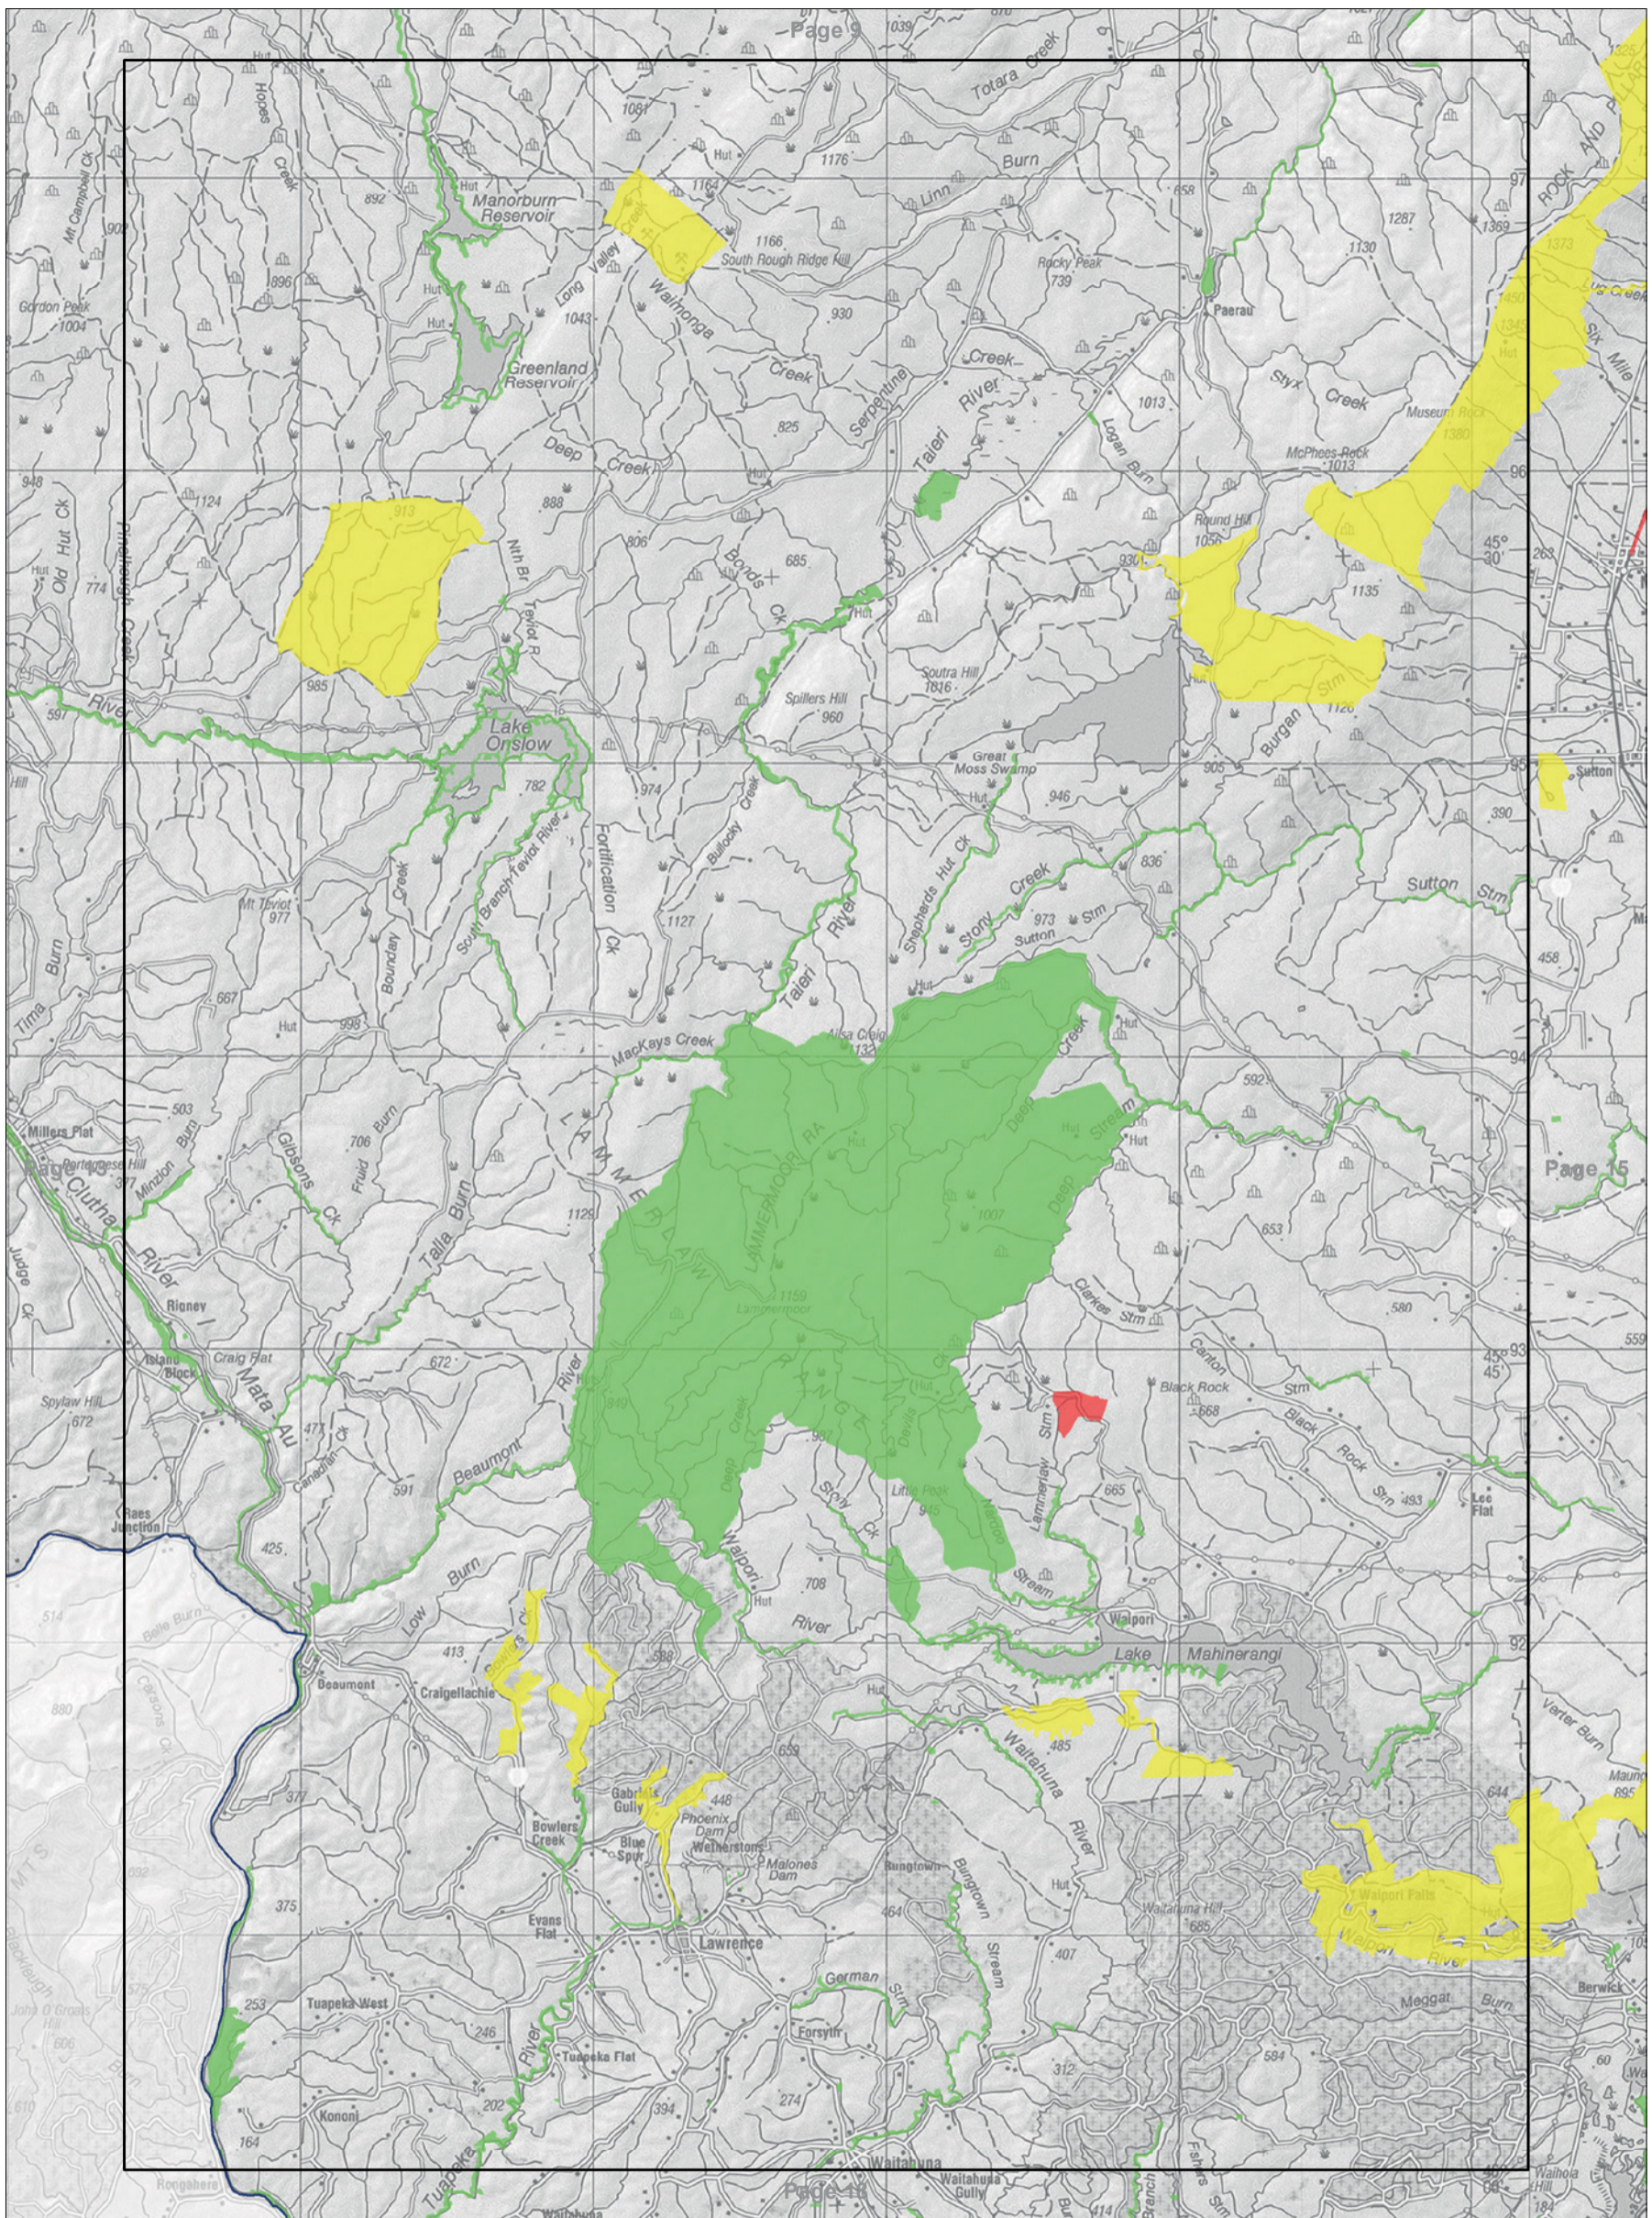

Map 9.14 Aircraft access zones - detail

Conservation Management Strategy

Otago

Conservation unit data is current as of 31/10/2015