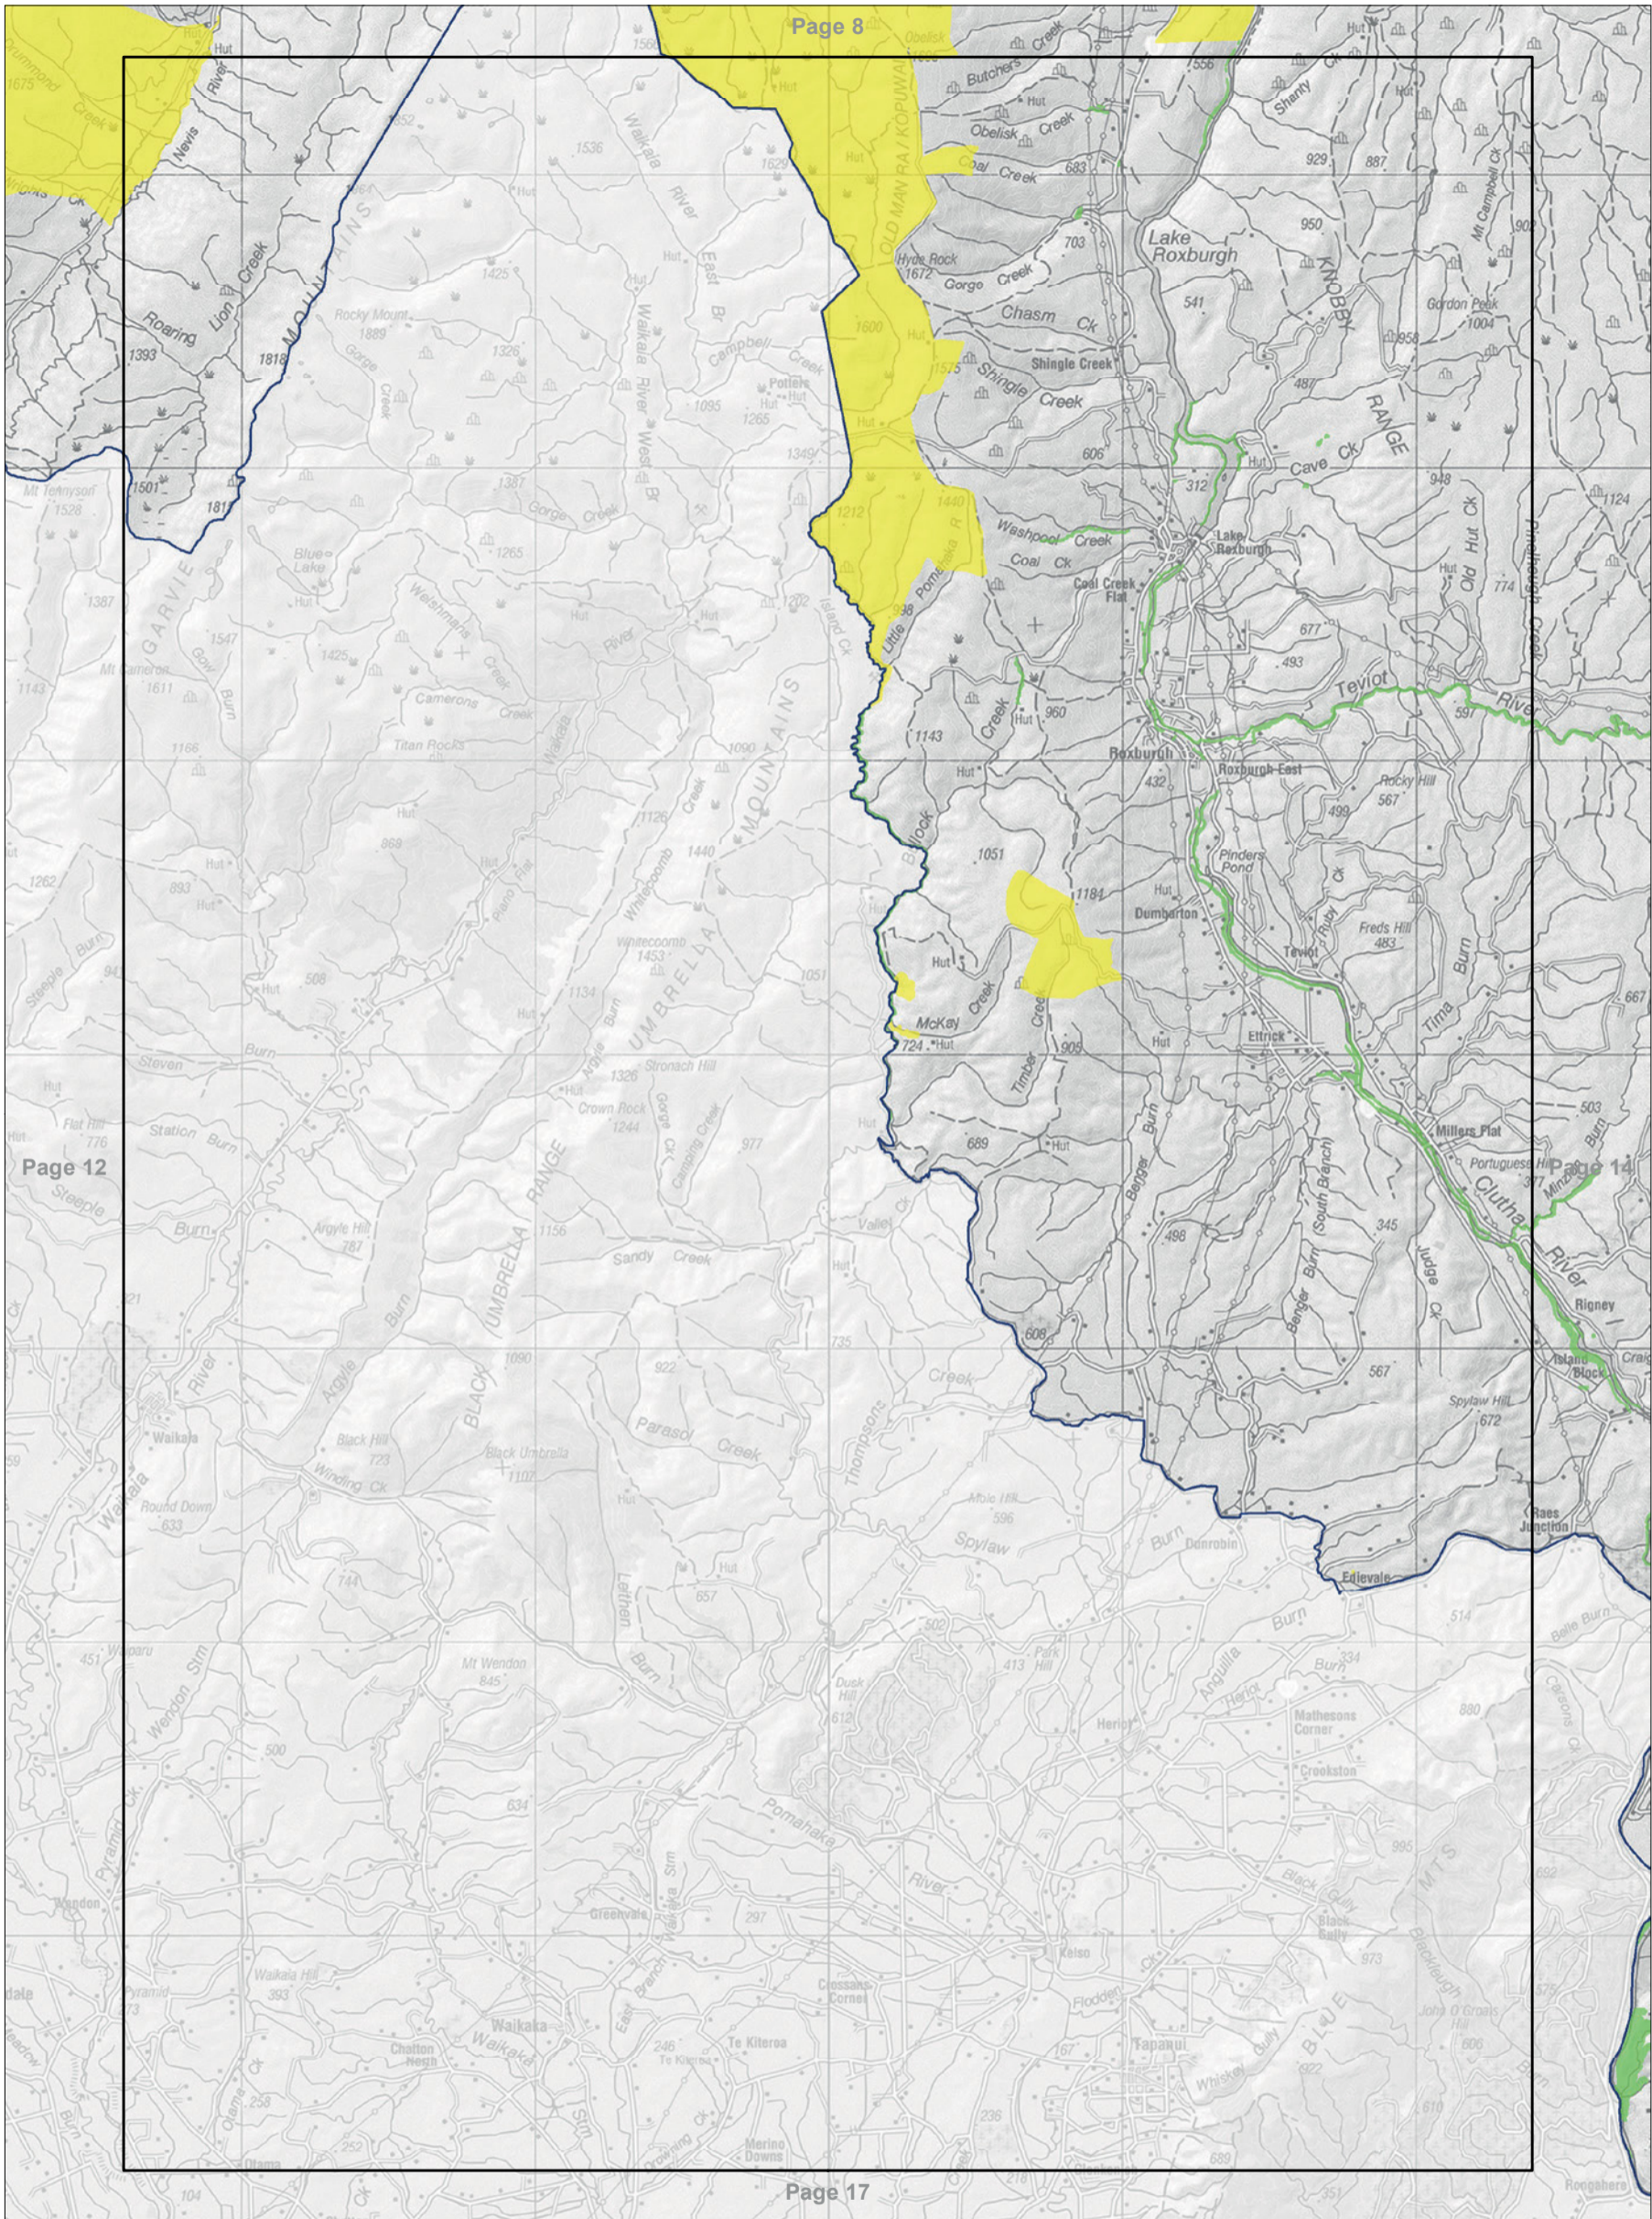

Conservation unit data is current as of 31/10/2015

Map 9.12 Aircraft access zones - detail

Conservation Management Strategy

Otago

Conservation unit data is current as of 31/10/2015

Map 9.13 Aircraft access zones - detail