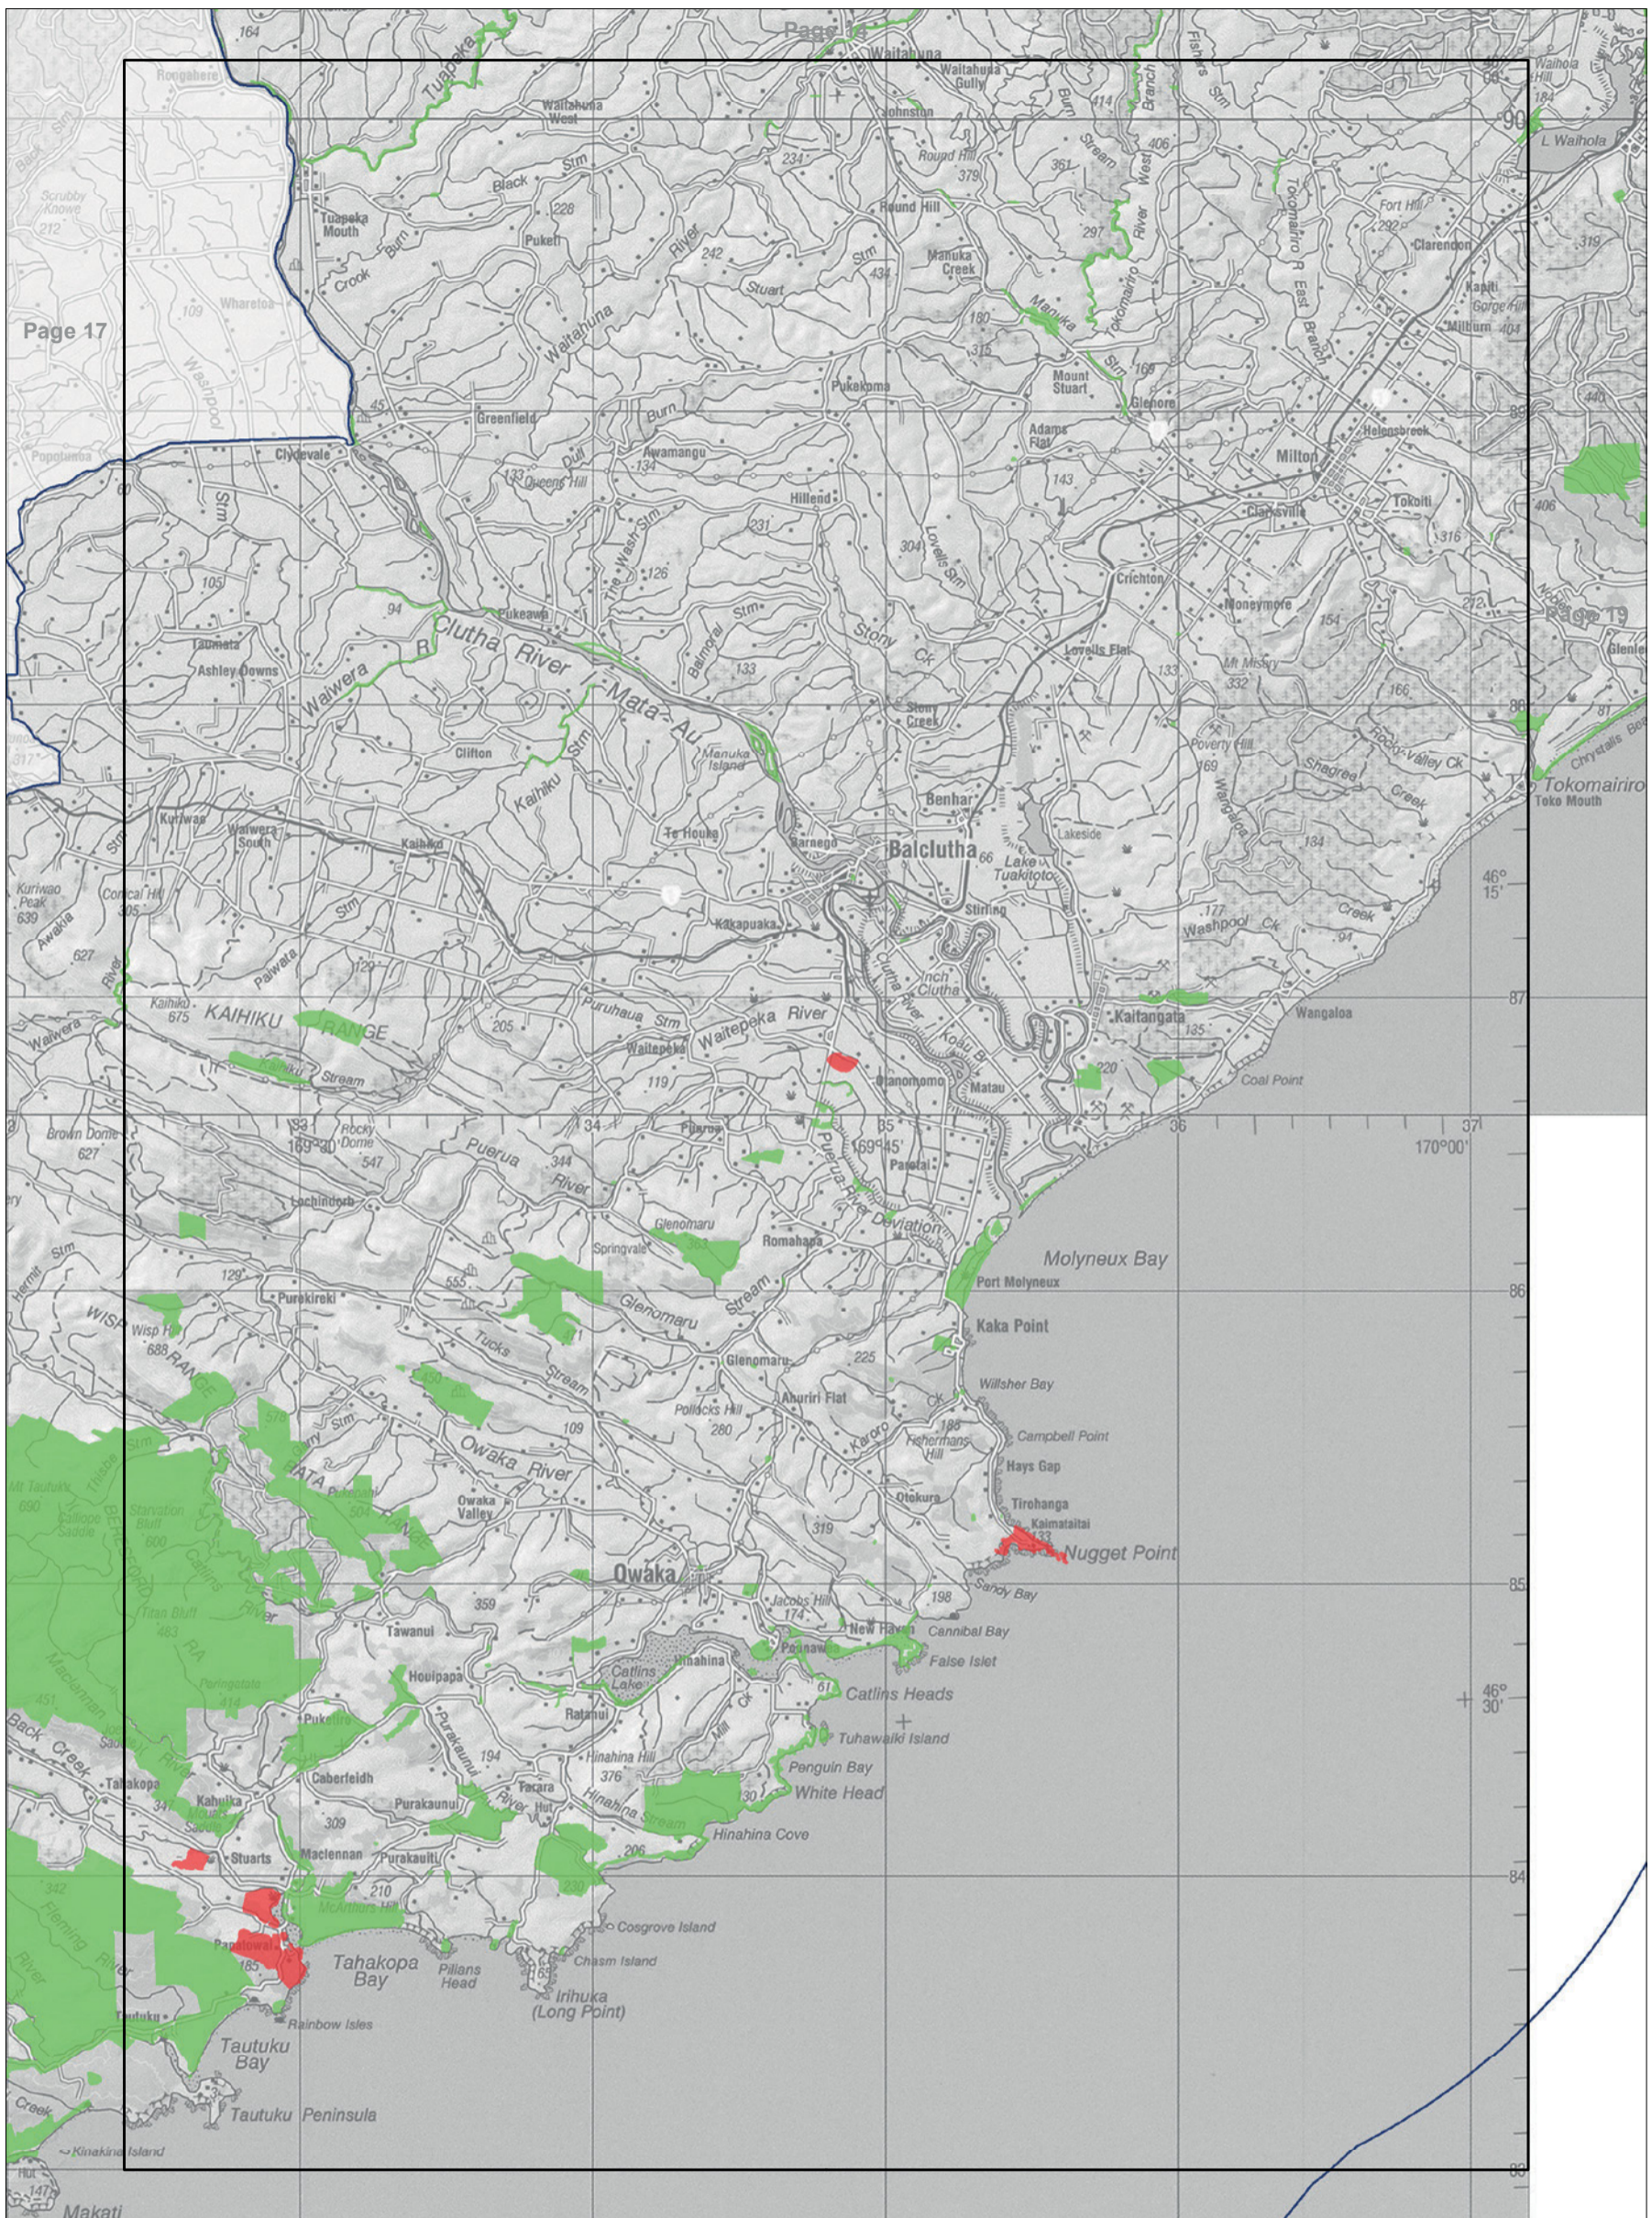

Map 9.15 Aircraft access zones - detail

Conservation Management Strategy
 Otago

Conservation unit data is current as of 31/10/2015

Map 9.17 Aircraft access zones - detail
 Conservation Management Strategy
 Otago

Conservation unit data is current as of 31/10/2015

Map 9.18 Aircraft access zones - detail

Conservation Management Strategy

Otago

Conservation unit data is current as of 31/10/2015

Map 9.19 Aircraft access zones - detail