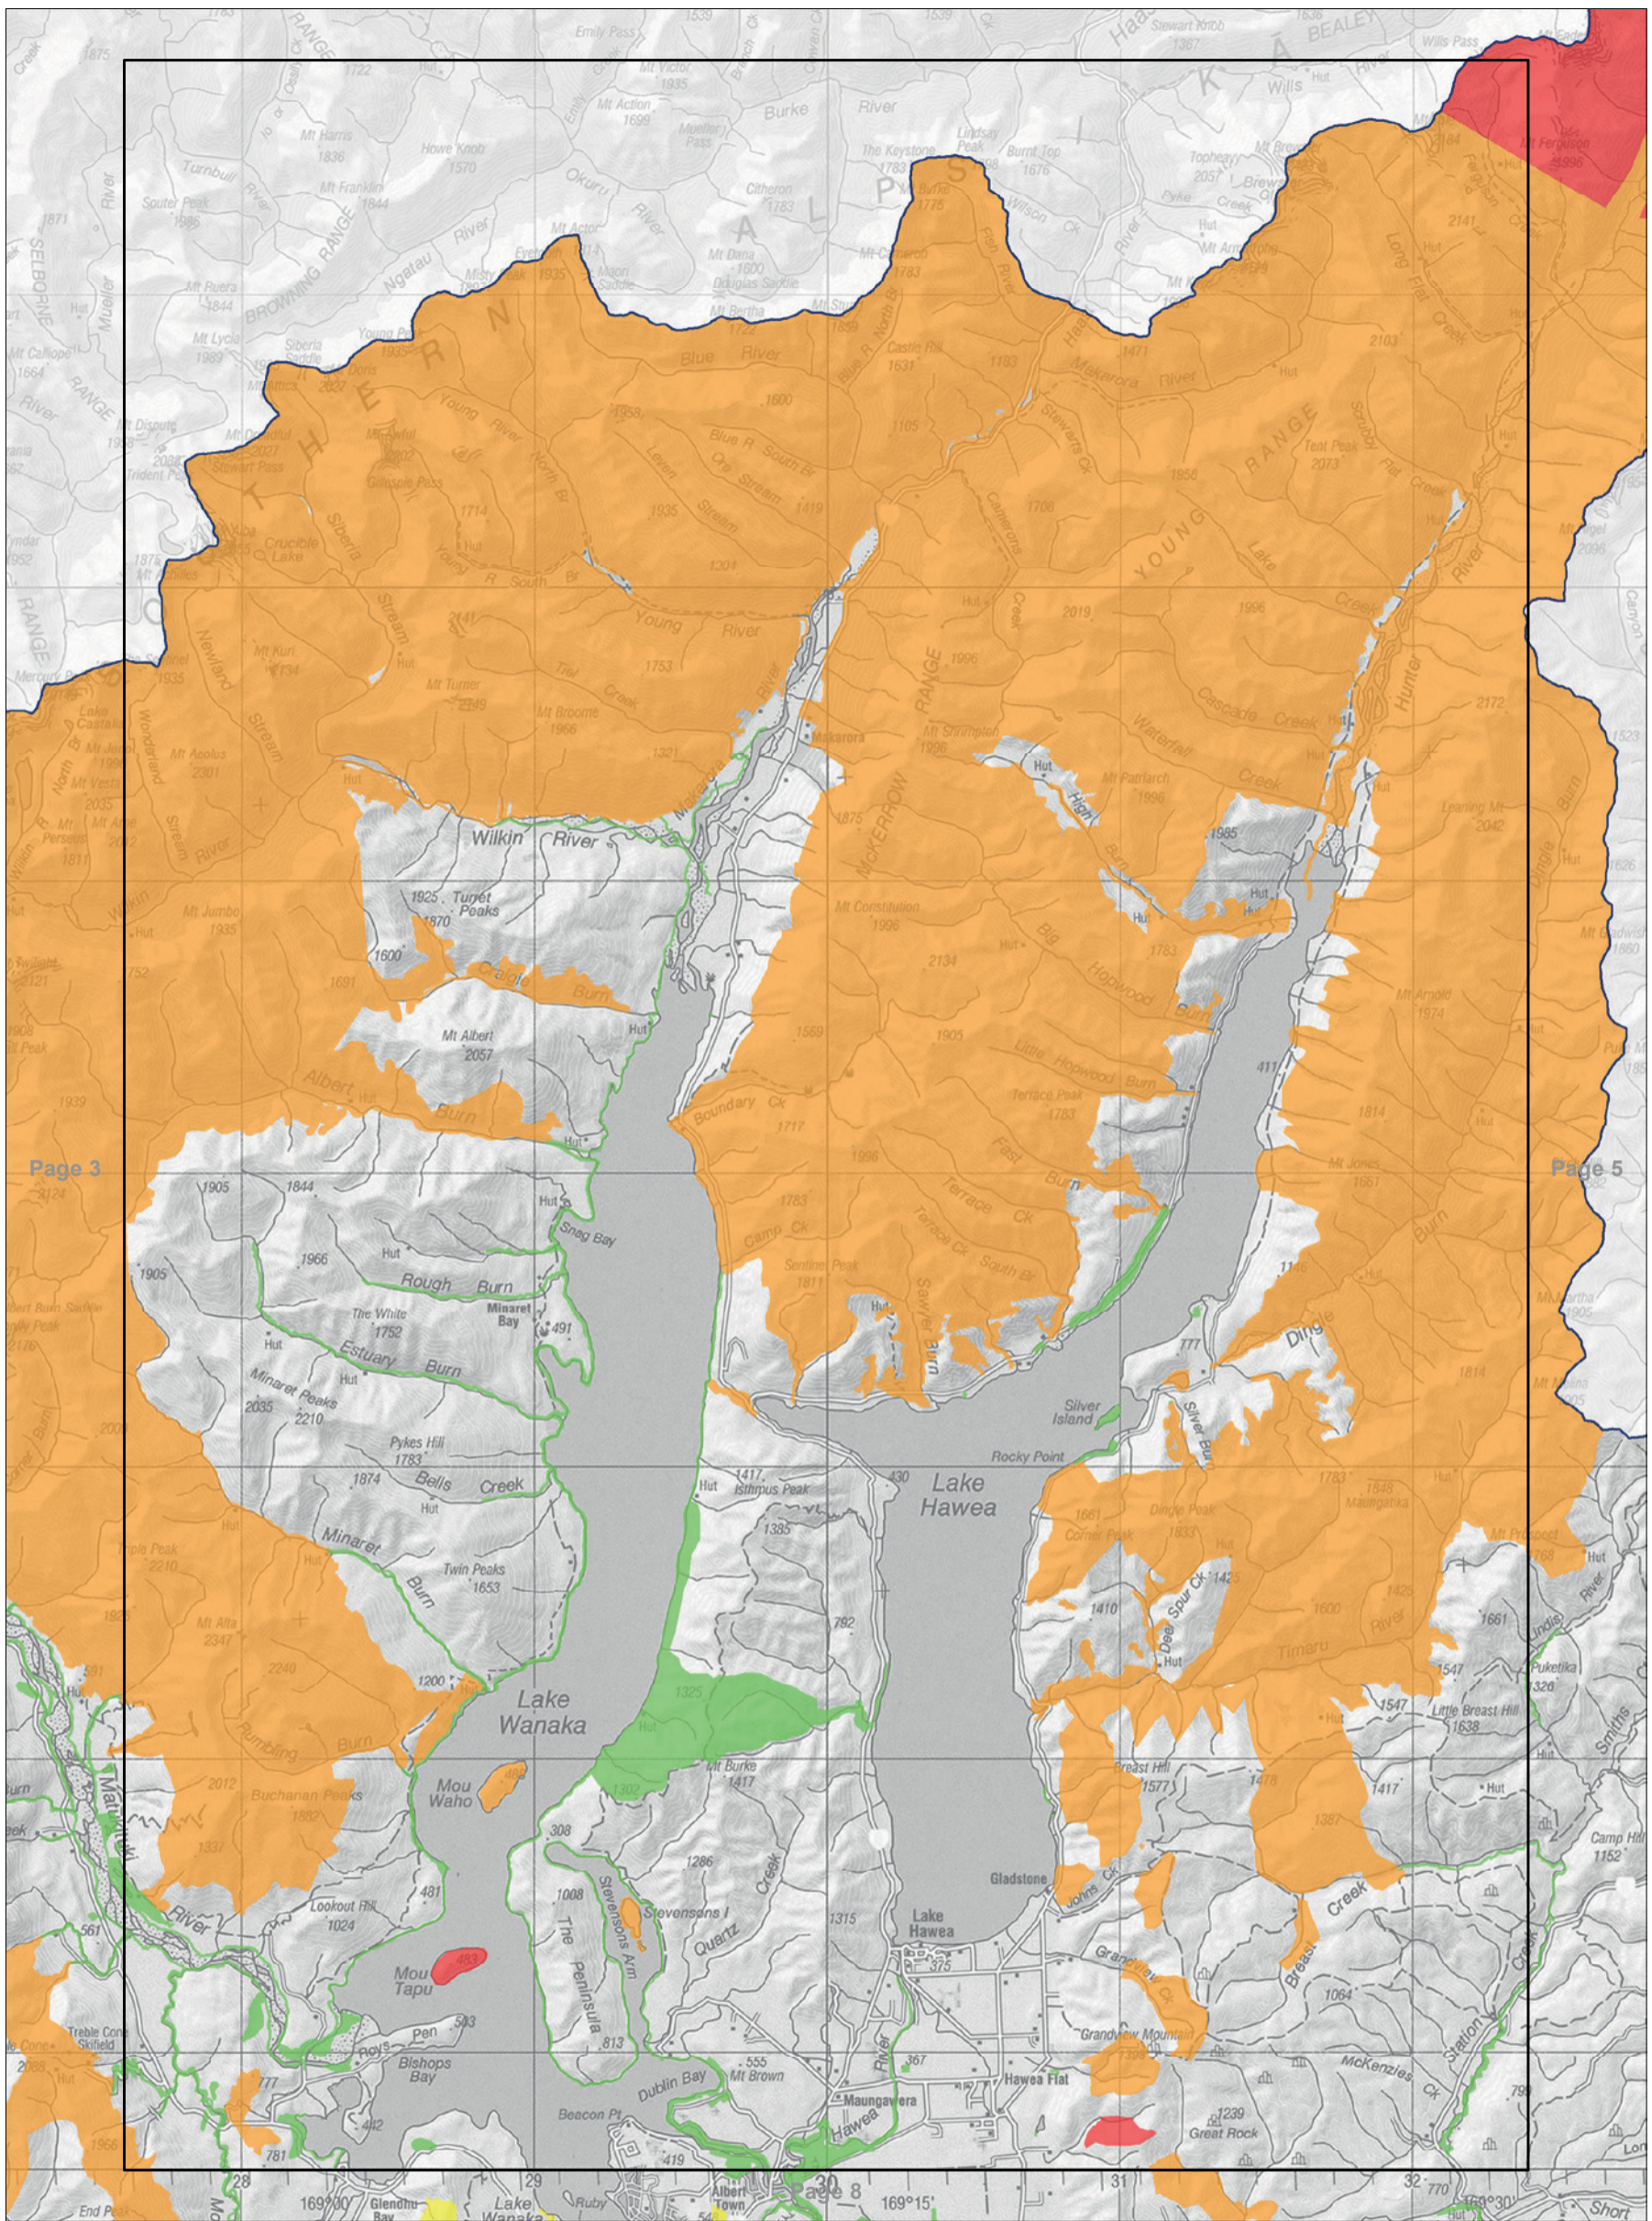

Map 9.1 Aircraft access zones - detail
 Conservation Management Strategy
 Otago

Conservation unit data is current as of 31/10/2015

Map 9.2 Aircraft access zones - detail

Conservation Management Strategy

Otago

Conservation unit data is current as of 31/10/2015

Map 9.3 Aircraft access zones - detail
 Conservation Management Strategy
 Otago

Conservation unit data is current as of 31/10/2015

Map 9.4 Aircraft access zones - detail
 Conservation Management Strategy
 Otago

Conservation unit data is current as of 31/10/2015

Map 9.5 Aircraft access zones - detail
 Conservation Management Strategy
 Otago

Conservation unit data is current as of 31/10/2015

Map 9.6 Aircraft access zones - detail