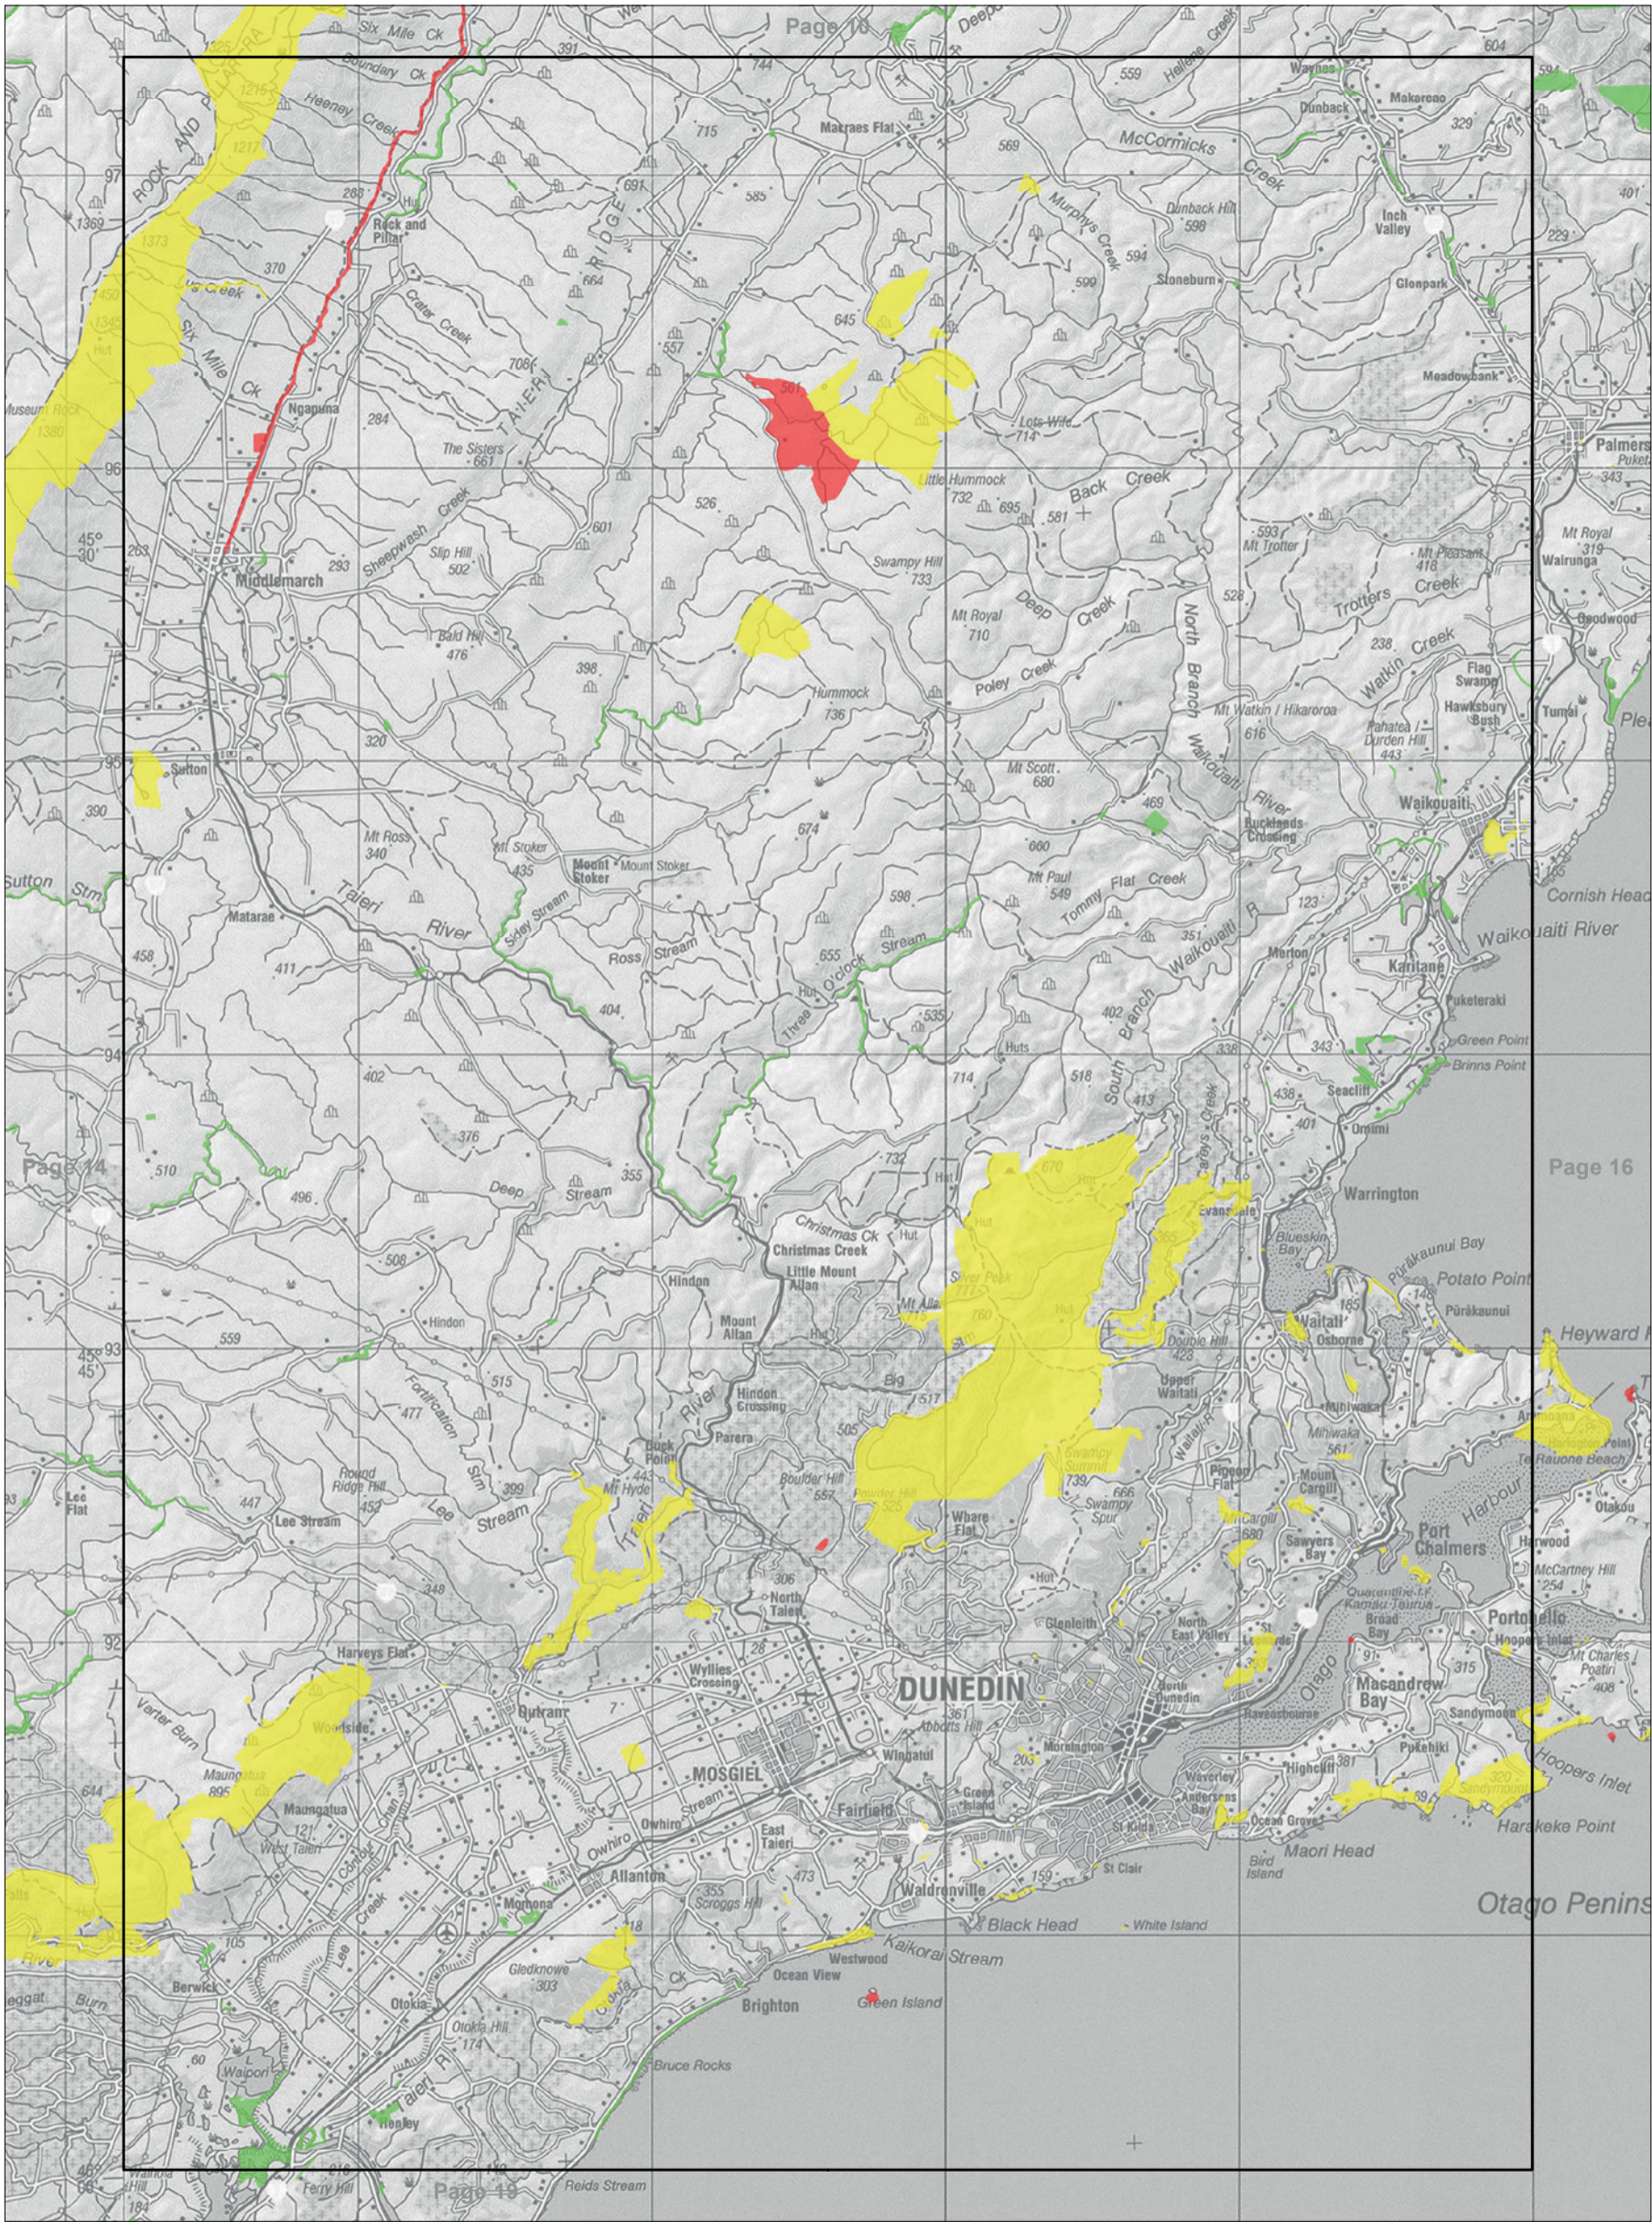

Conservation Management Strategy
Otago

Conservation unit data is current as of 31/10/2015

Map 9.14 Aircraft access zones - detail

Conservation Management Strategy

Otago

Conservation unit data is current as of 31/10/2015

Map 9.15 Aircraft access zones - detail

Conservation Management Strategy
 Otago

Conservation unit data is current as of 31/10/2015

Map 9.17 Aircraft access zones - detail
 Conservation Management Strategy
 Otago