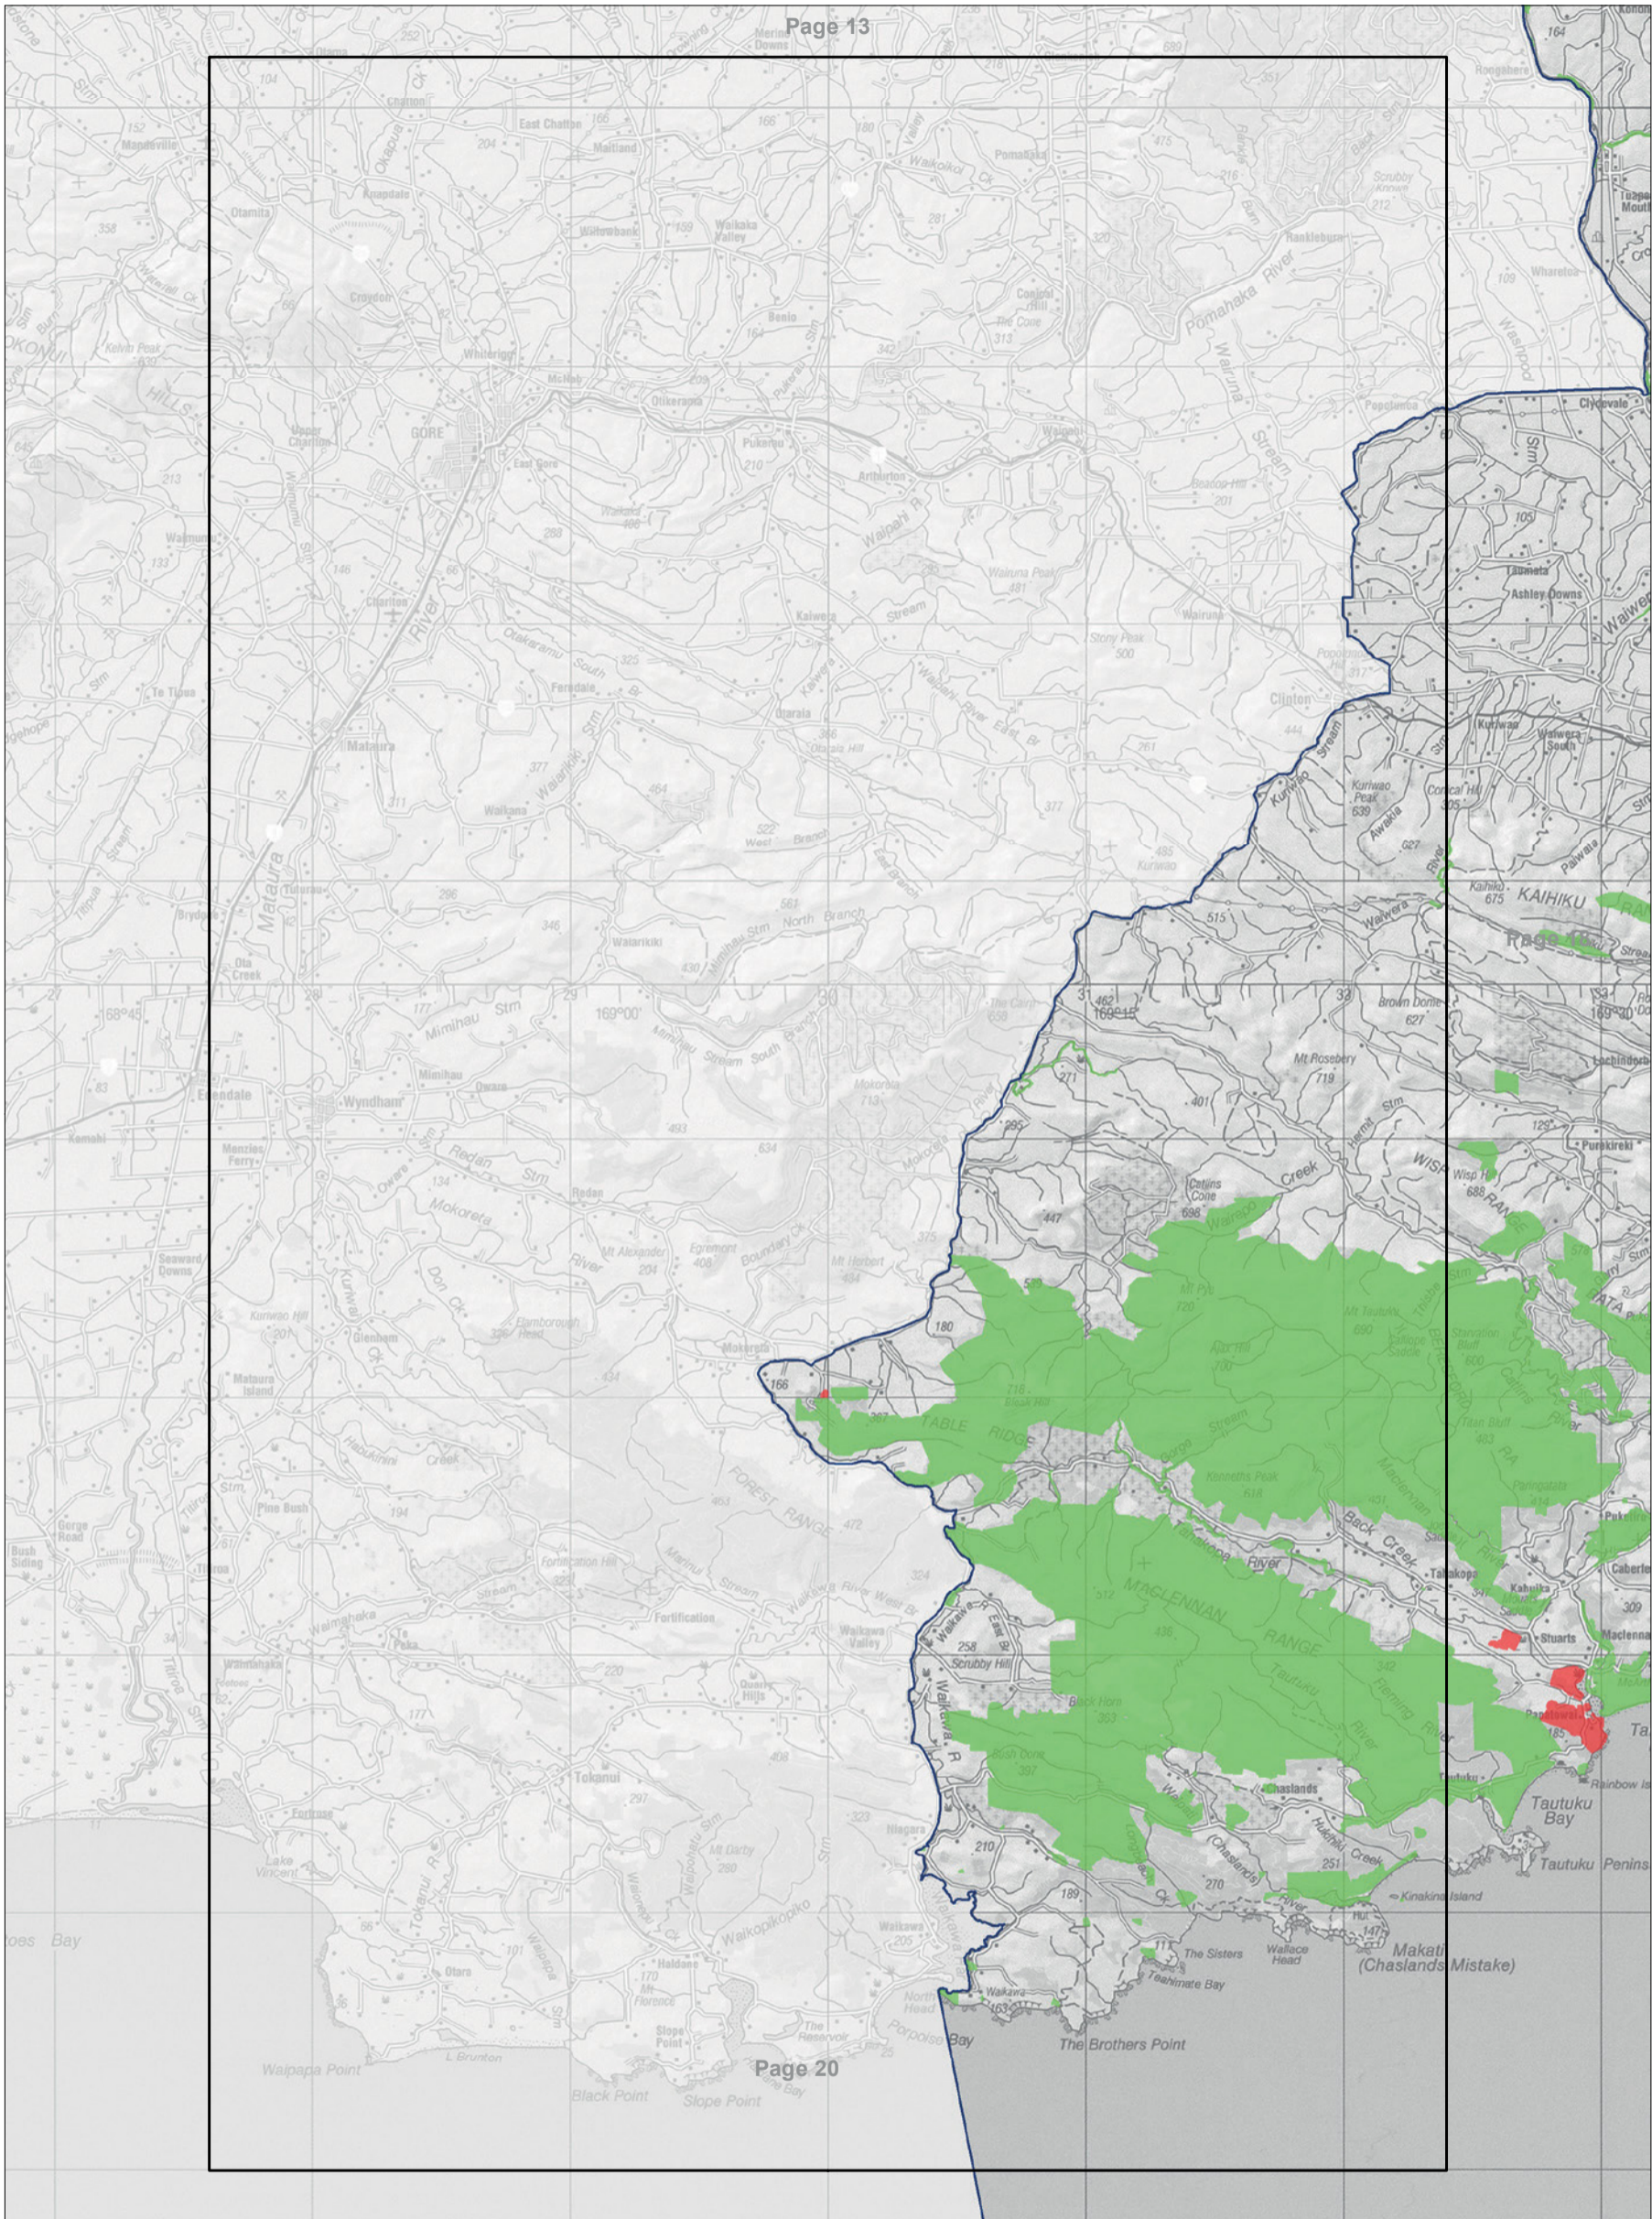

Conservation Management Strategy
Otago

Conservation unit data is current as of 31/10/2015

Map 9.14 Aircraft access zones - detail

Conservation Management Strategy

Otago

Conservation unit data is current as of 31/10/2015

Map 9.15 Aircraft access zones - detail

Conservation Management Strategy
 Otago

Conservation unit data is current as of 31/10/2015

Map 9.17 Aircraft access zones - detail
 Conservation Management Strategy
 Otago