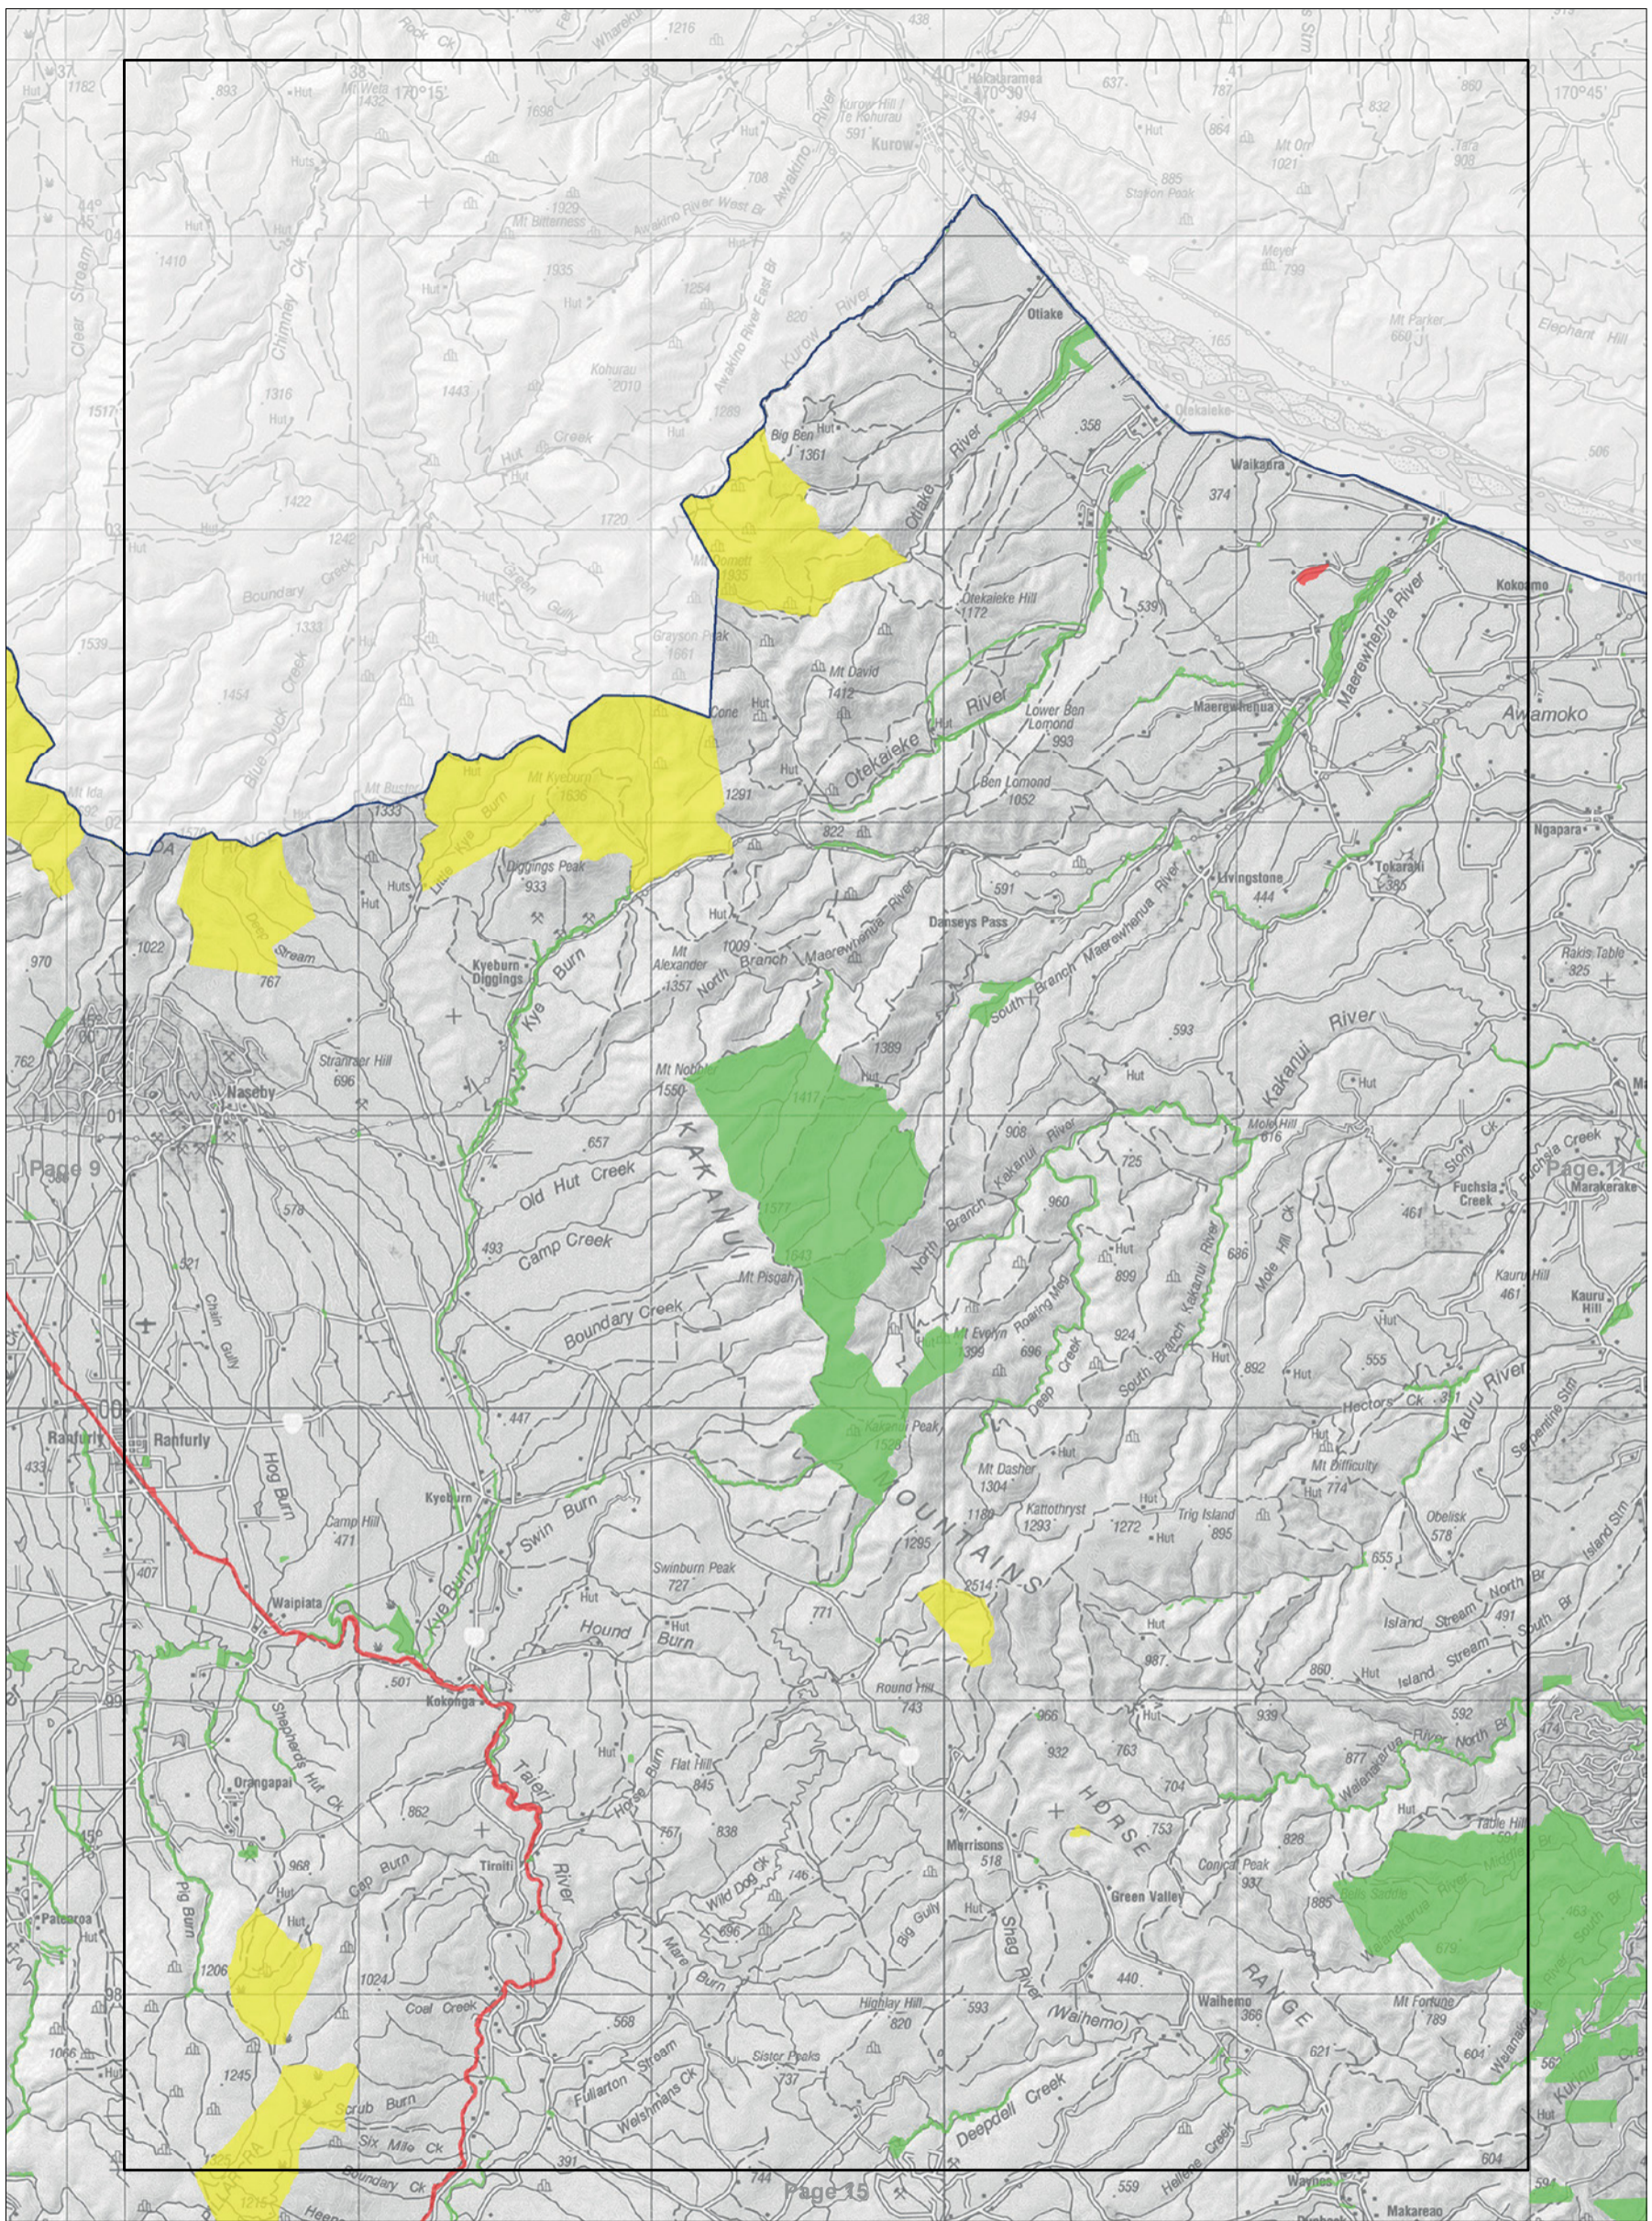

Map 9.8 Aircraft access zones - detail

Conservation Management Strategy

Otago

Conservation unit data is current as of 31/10/2015

Map 9.9 Aircraft access zones - detail
 Conservation Management Strategy
 Otago

Conservation unit data is current as of 31/10/2015

Map 9.10 Aircraft access zones - detail

Conservation Management Strategy

Otago

Conservation unit data is current as of 31/10/2015

Map 9.11 Aircraft access zones - detail
 Conservation Management Strategy
 Otago