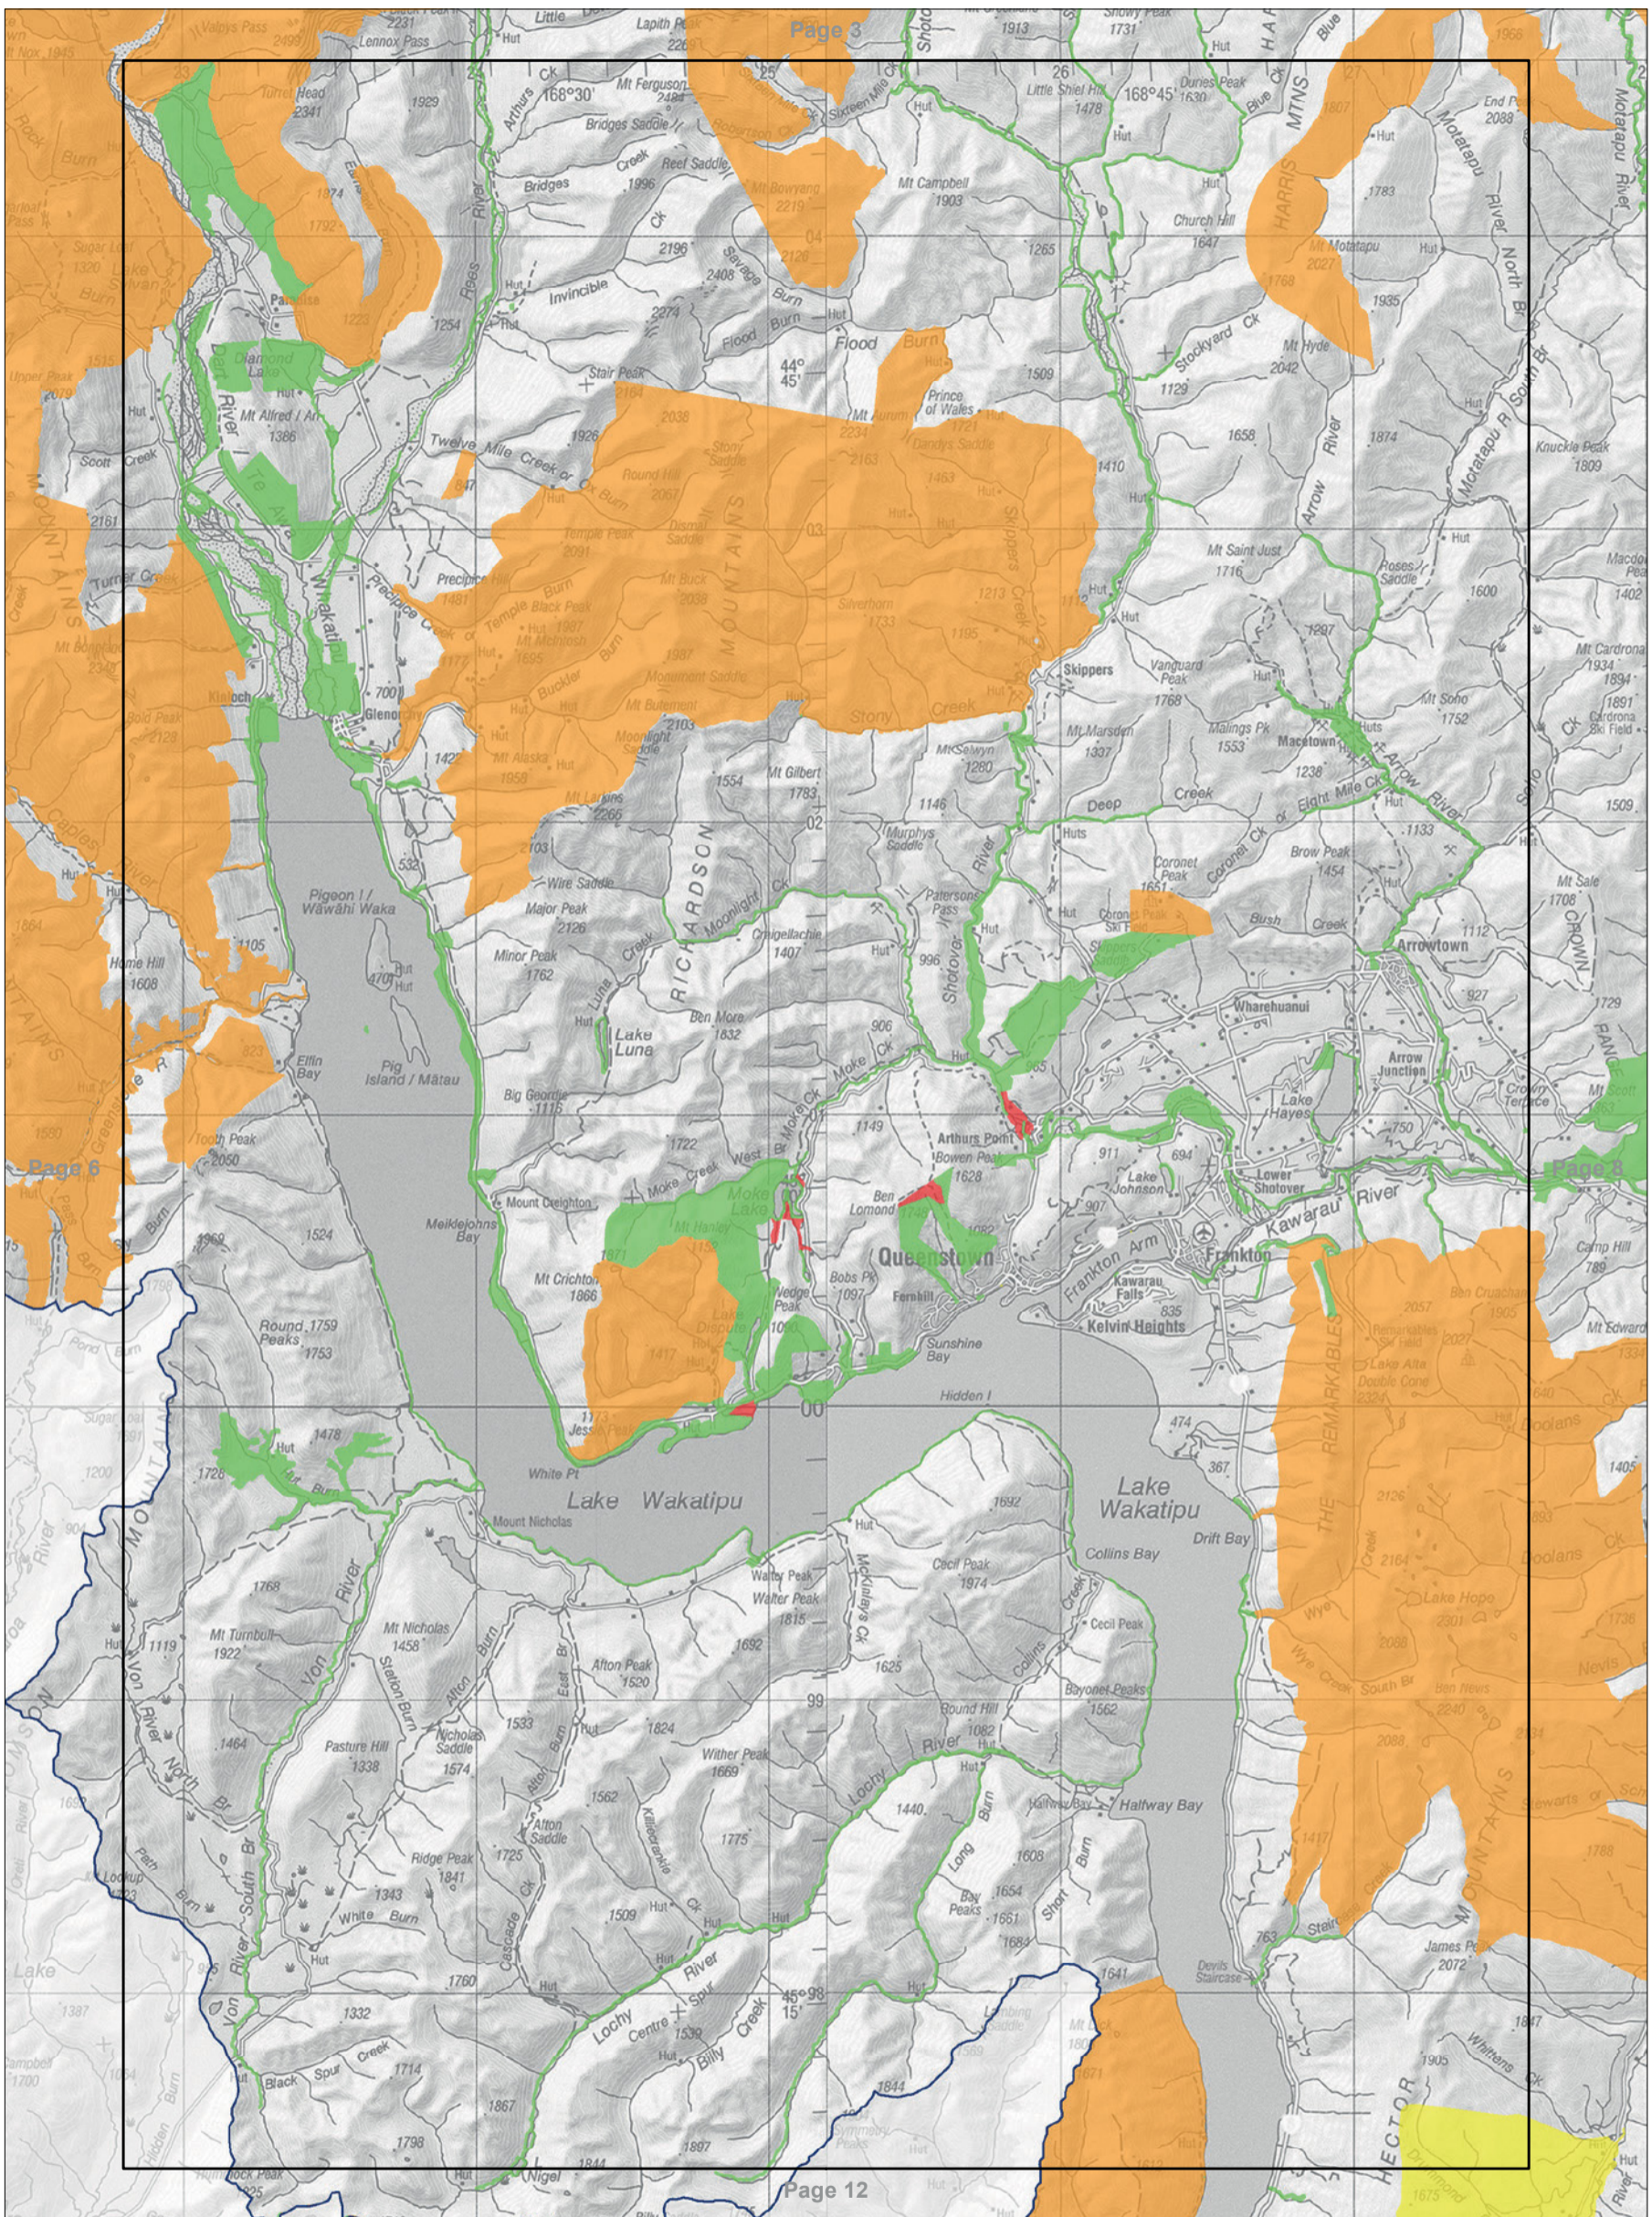

Conservation unit data is current as of 31/10/2015

Map 9.3 Aircraft access zones - detail
 Conservation Management Strategy
 Otago

Conservation unit data is current as of 31/10/2015

Map 9.4 Aircraft access zones - detail
 Conservation Management Strategy
 Otago

Conservation unit data is current as of 31/10/2015

Map 9.5 Aircraft access zones - detail
 Conservation Management Strategy
 Otago

Conservation unit data is current as of 31/10/2015

Map 9.6 Aircraft access zones - detail

Conservation Management Strategy

Otago

Conservation unit data is current as of 31/10/2015

Map 9.7 Aircraft access zones - detail
 Conservation Management Strategy
 Otago

Conservation unit data is current as of 31/10/2015

Map 9.8 Aircraft access zones - detail

Conservation Management Strategy

Otago

Conservation unit data is current as of 31/10/2015

Map 9.9 Aircraft access zones - detail
 Conservation Management Strategy
 Otago