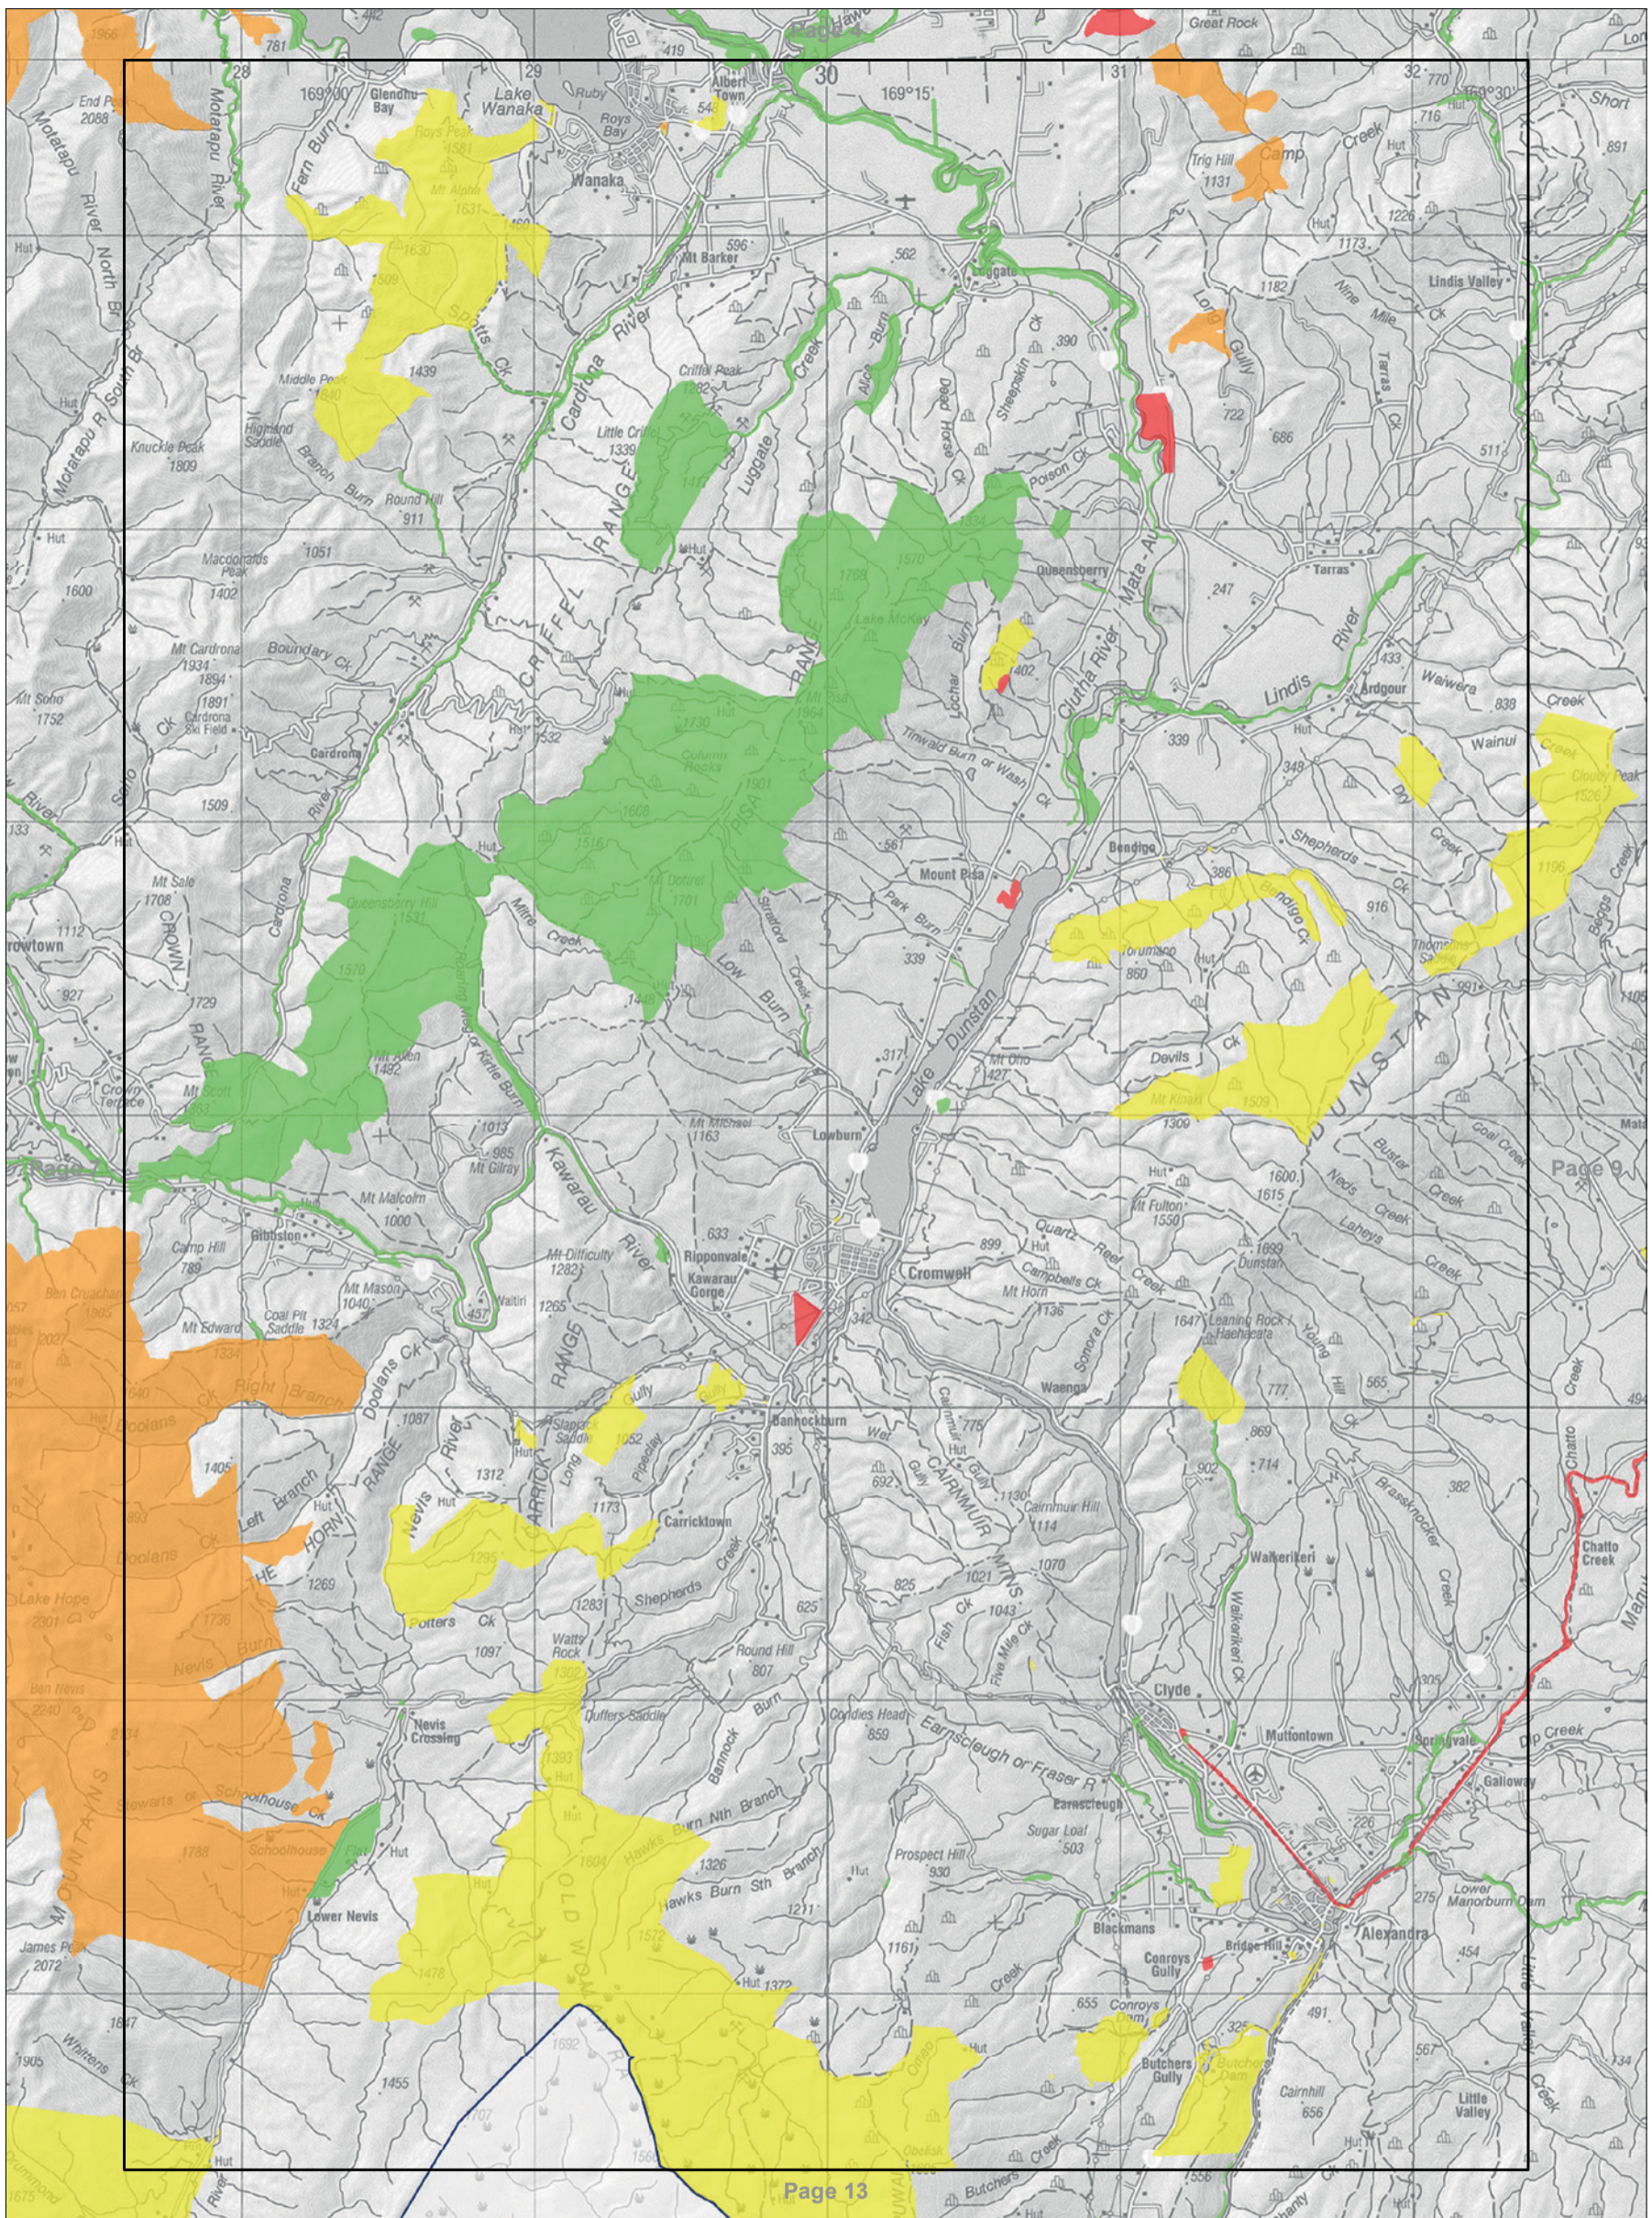

Conservation unit data is current as of 31/10/2015

Map 9.5 Aircraft access zones - detail
 Conservation Management Strategy
 Otago

Conservation unit data is current as of 31/10/2015

Map 9.6 Aircraft access zones - detail

Conservation Management Strategy

Otago

Conservation unit data is current as of 31/10/2015

Map 9.7 Aircraft access zones - detail
 Conservation Management Strategy
 Otago

Conservation unit data is current as of 31/10/2015

Map 9.8 Aircraft access zones - detail

Conservation Management Strategy

Otago

Conservation unit data is current as of 31/10/2015

Map 9.9 Aircraft access zones - detail
 Conservation Management Strategy
 Otago

Conservation unit data is current as of 31/10/2015

Map 9.10 Aircraft access zones - detail

Conservation Management Strategy

Otago

Conservation unit data is current as of 31/10/2015

Map 9.11 Aircraft access zones - detail
 Conservation Management Strategy
 Otago