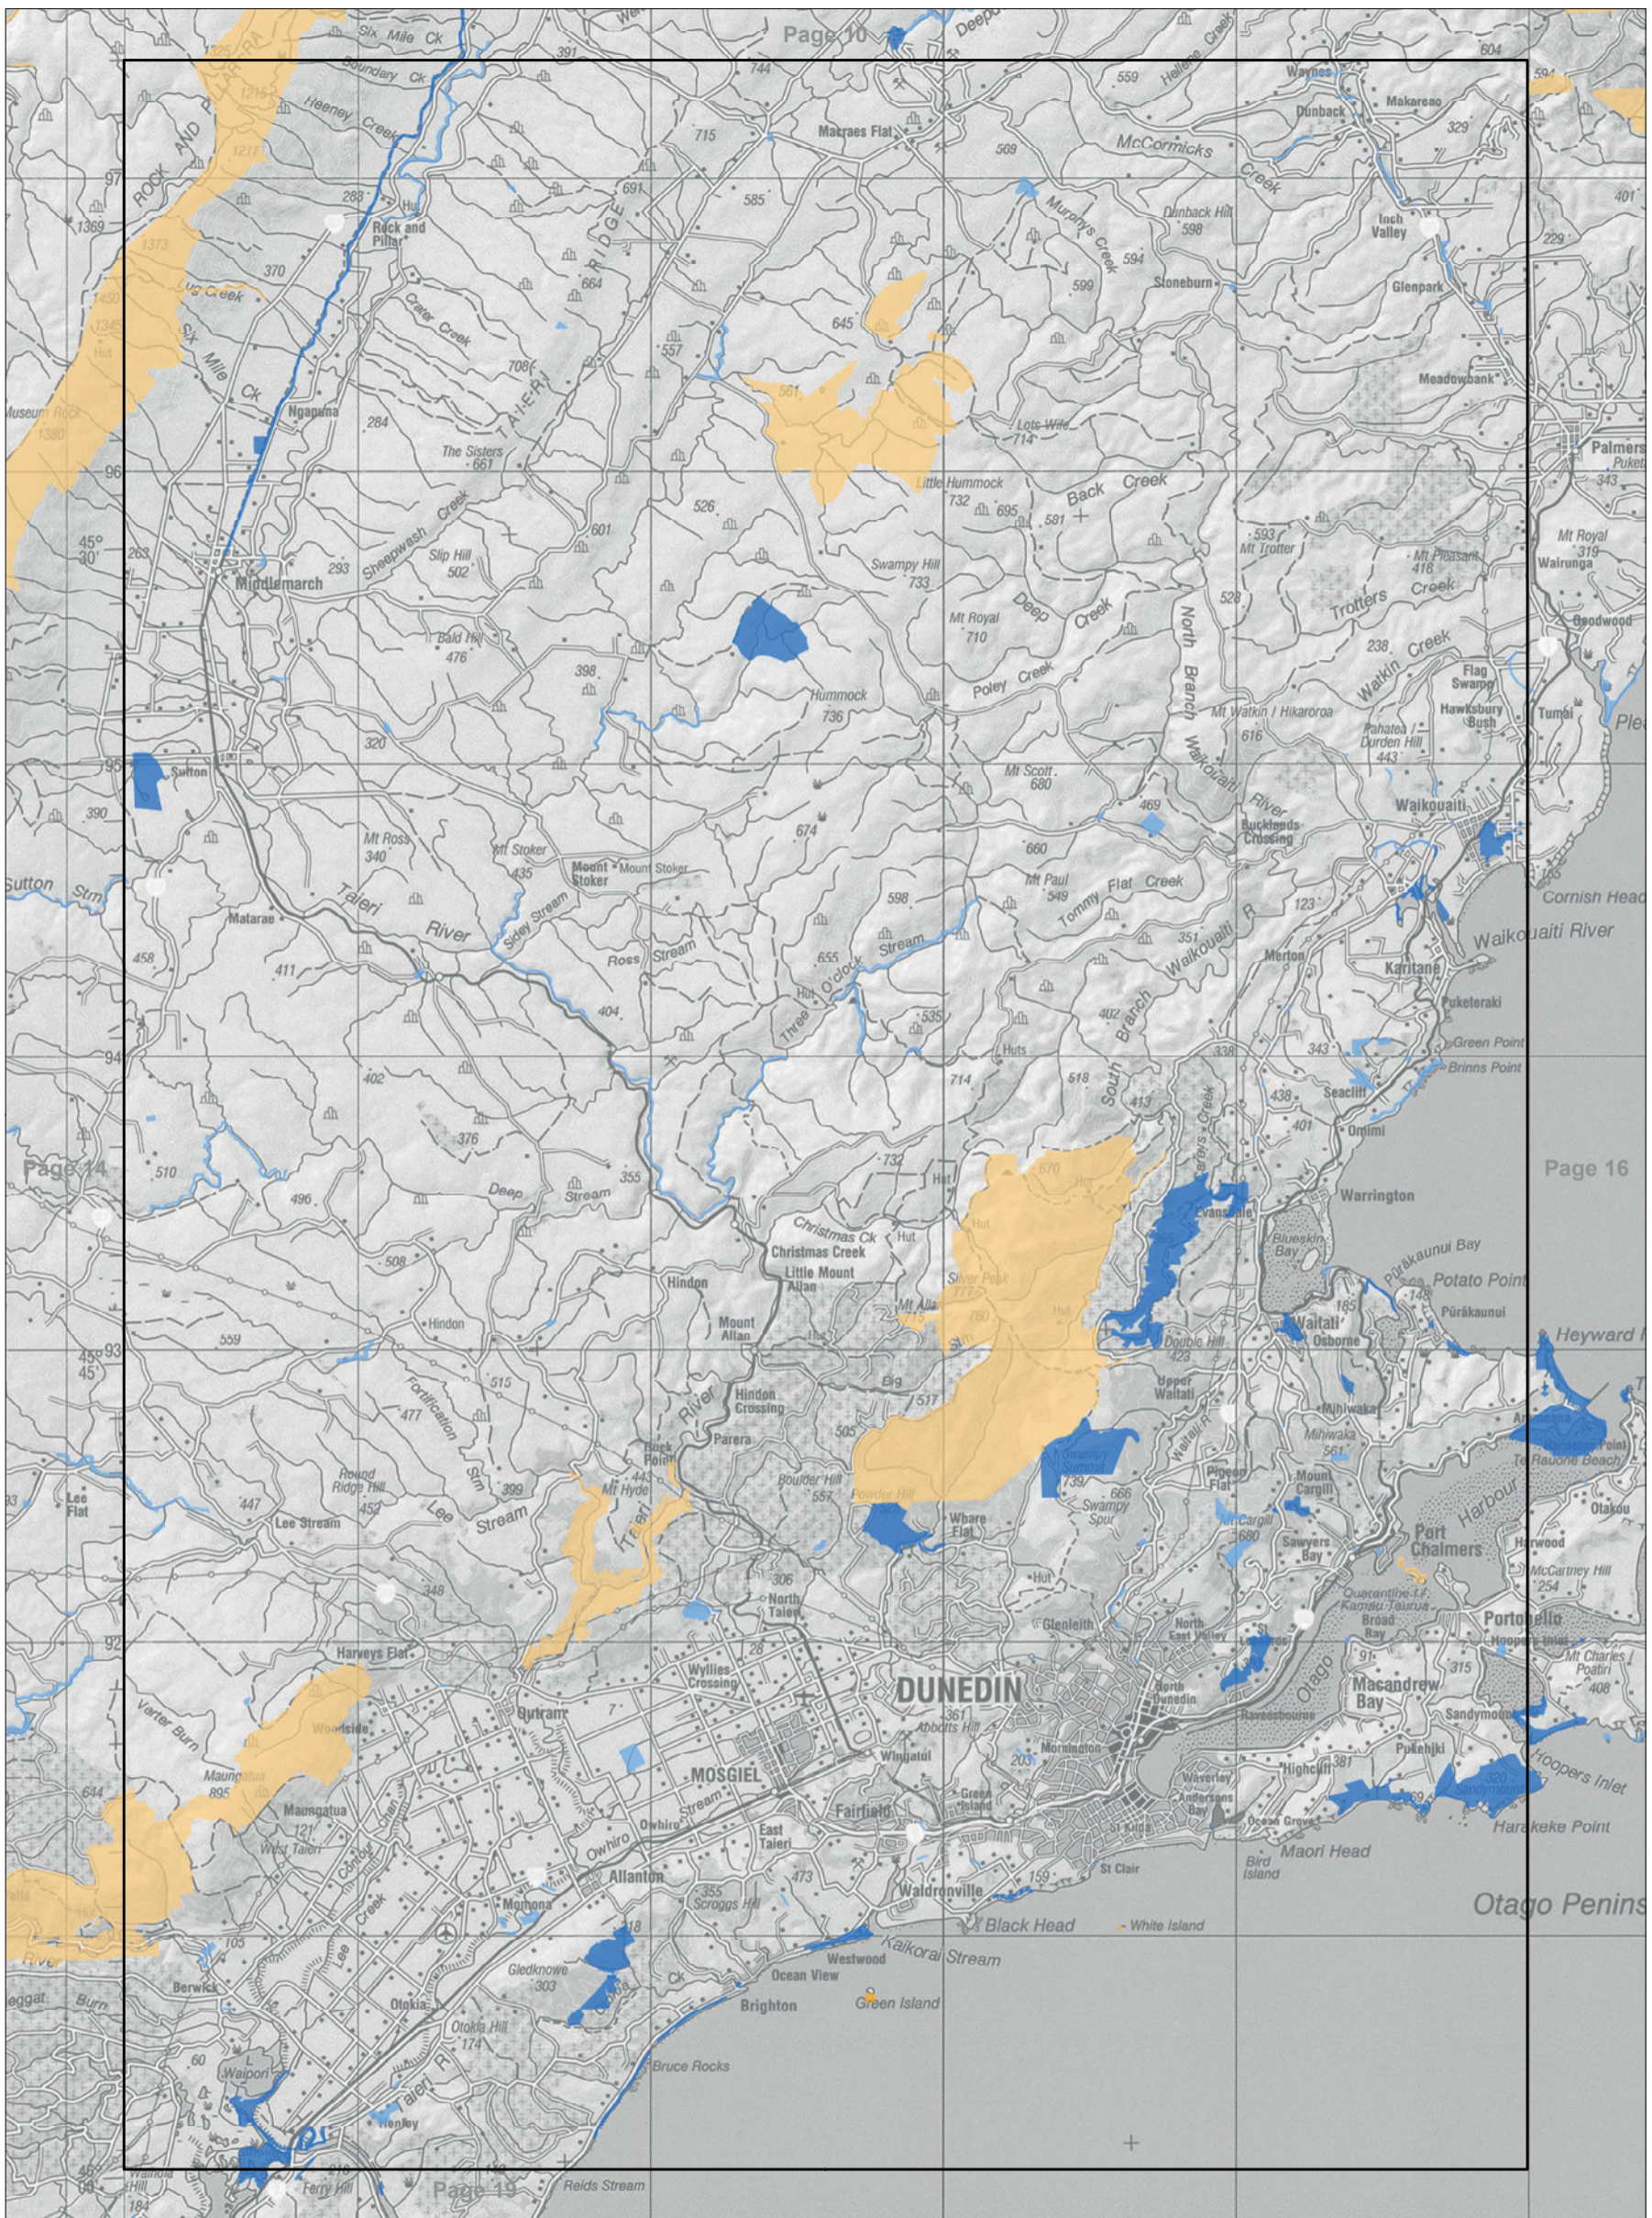

Map 8.14 Visitor management zones - detail

Map 8.15 Visitor management zones - detail

Conservation Management Strategy

Otago

Conservation unit data is current as of 31/10/2015