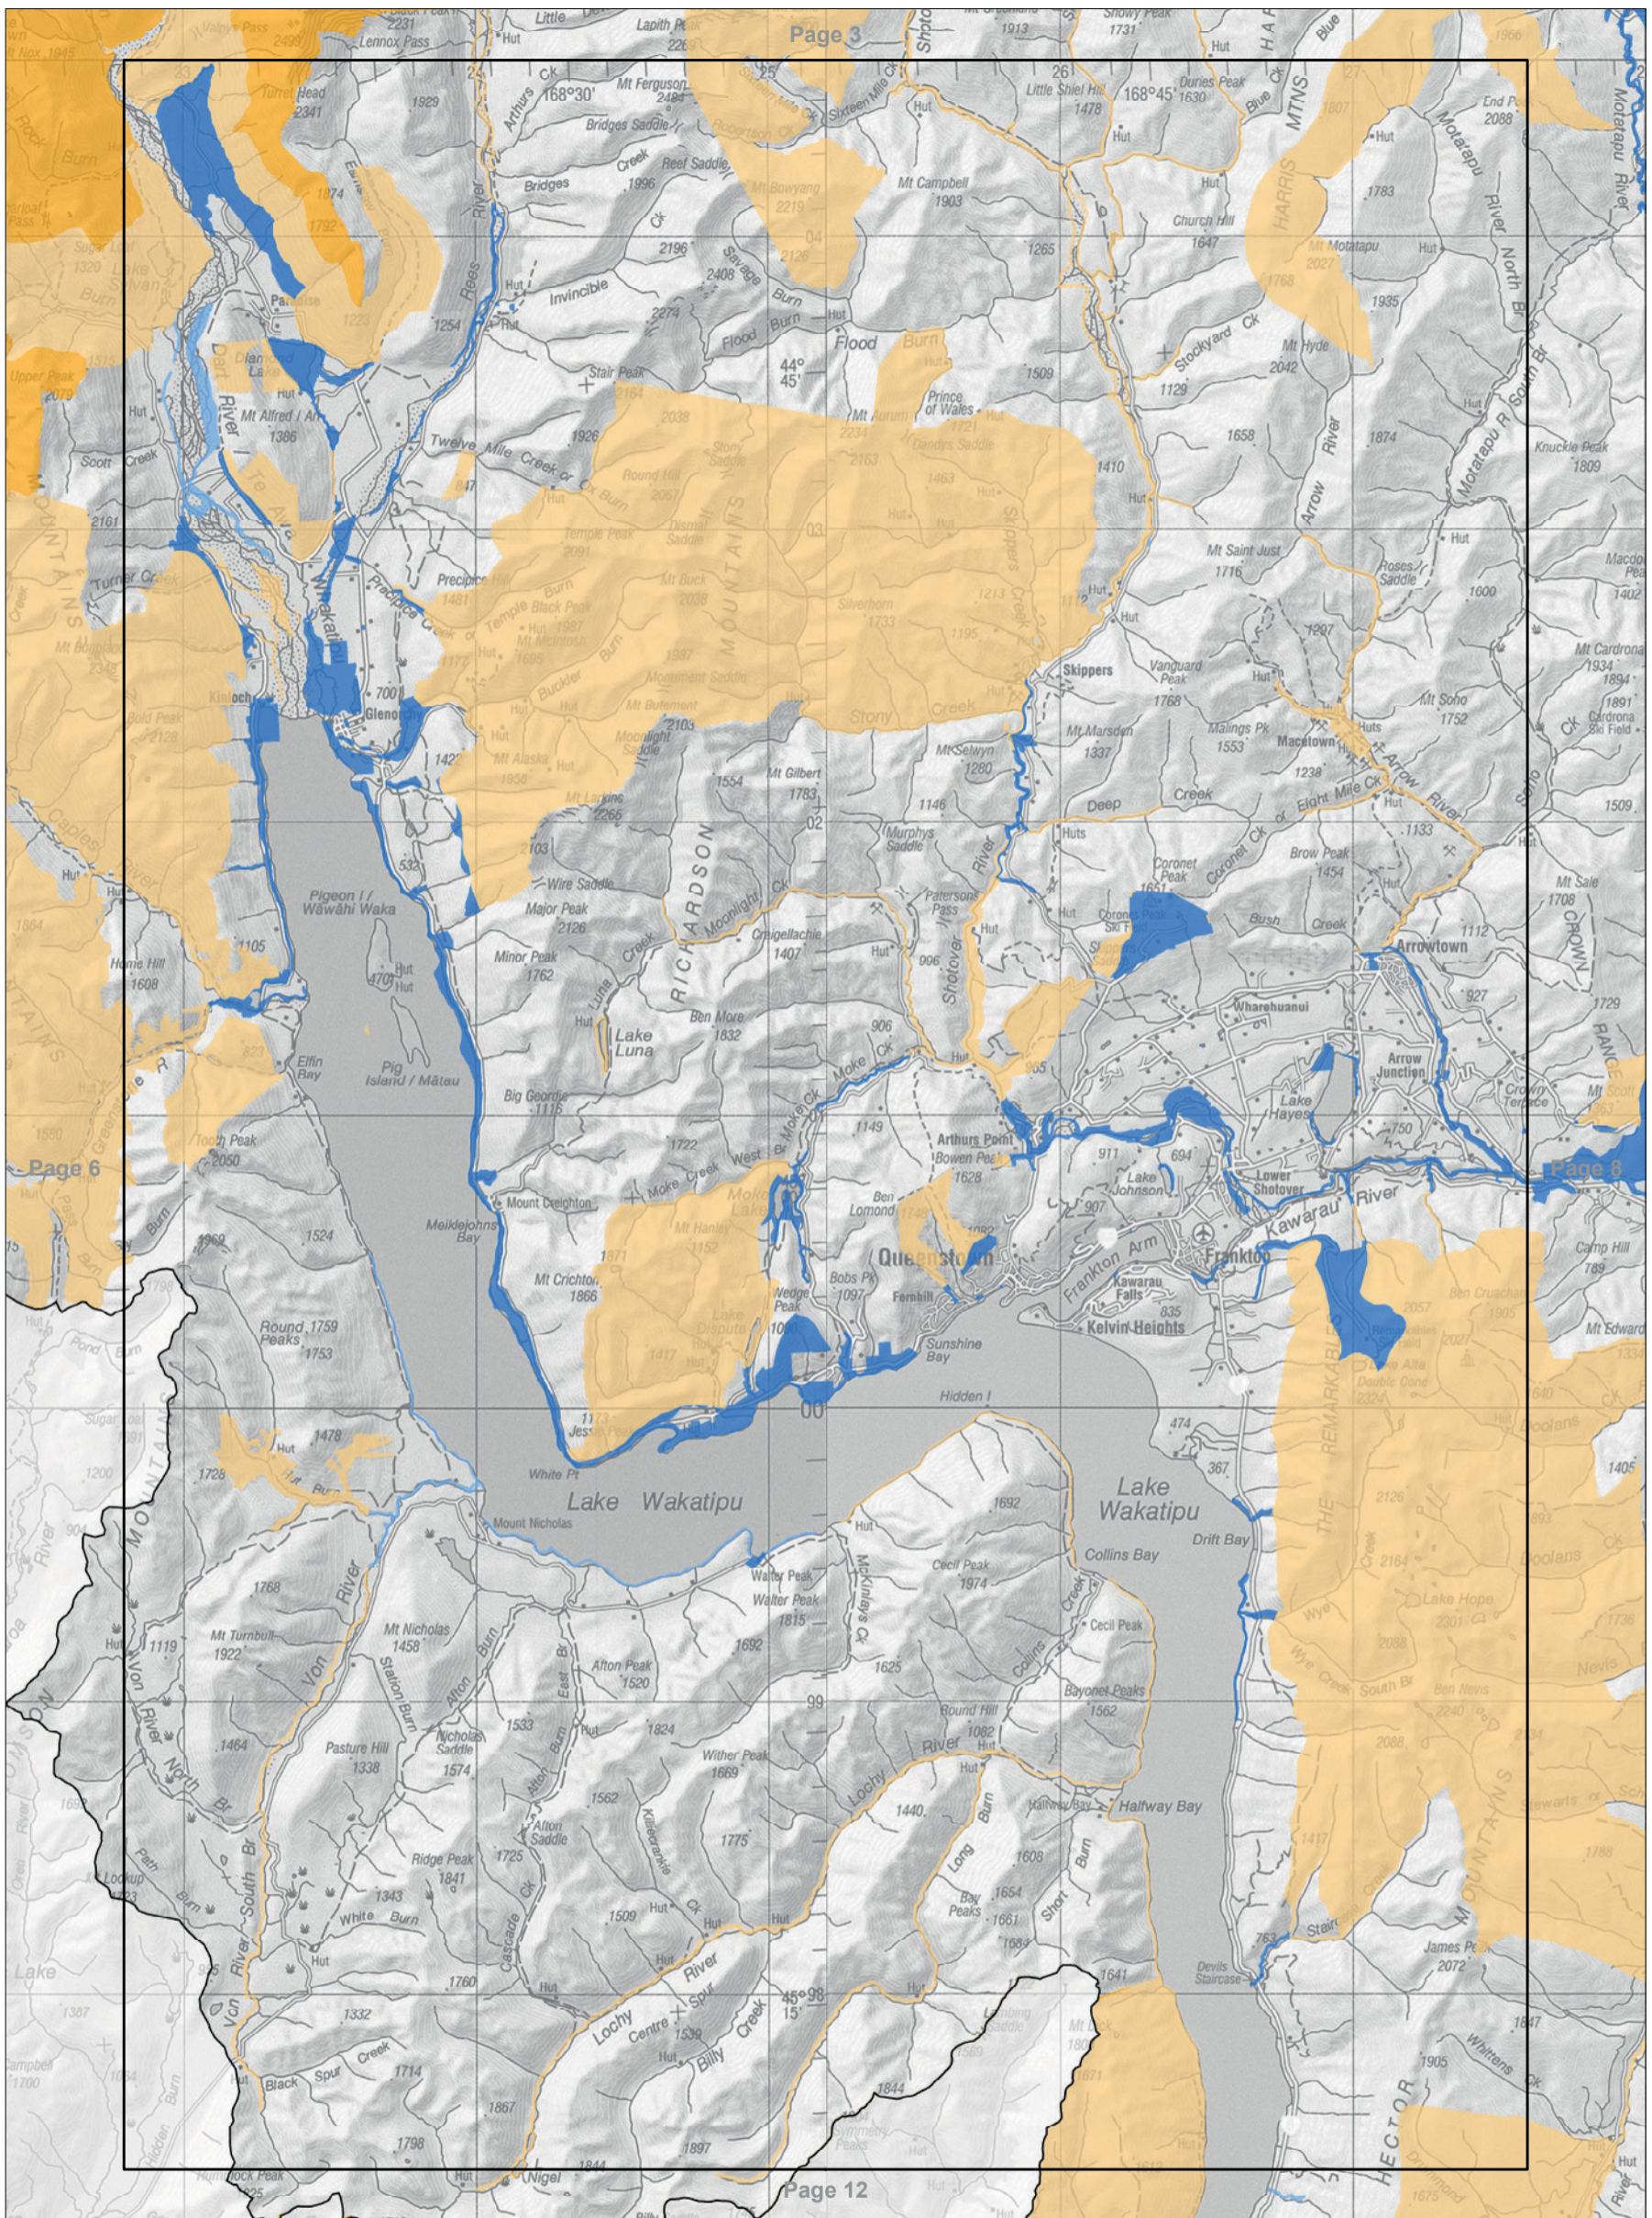

Conservation unit data is current as of 31/10/2015

Map 8.5 Visitor management zones - detail

Conservation Management Strategy

Otago

Conservation unit data is current as of 31/10/2015

Map 8.6 Visitor management zones - detail  
 Conservation Management Strategy  
 Otago

Conservation unit data is current as of 31/10/2015

Map 8.7 Visitor management zones - detail

Conservation Management Strategy

Otago

Conservation unit data is current as of 31/10/2015

Map 8.8 Visitor management zones - detail  
 Conservation Management Strategy  
 Otago