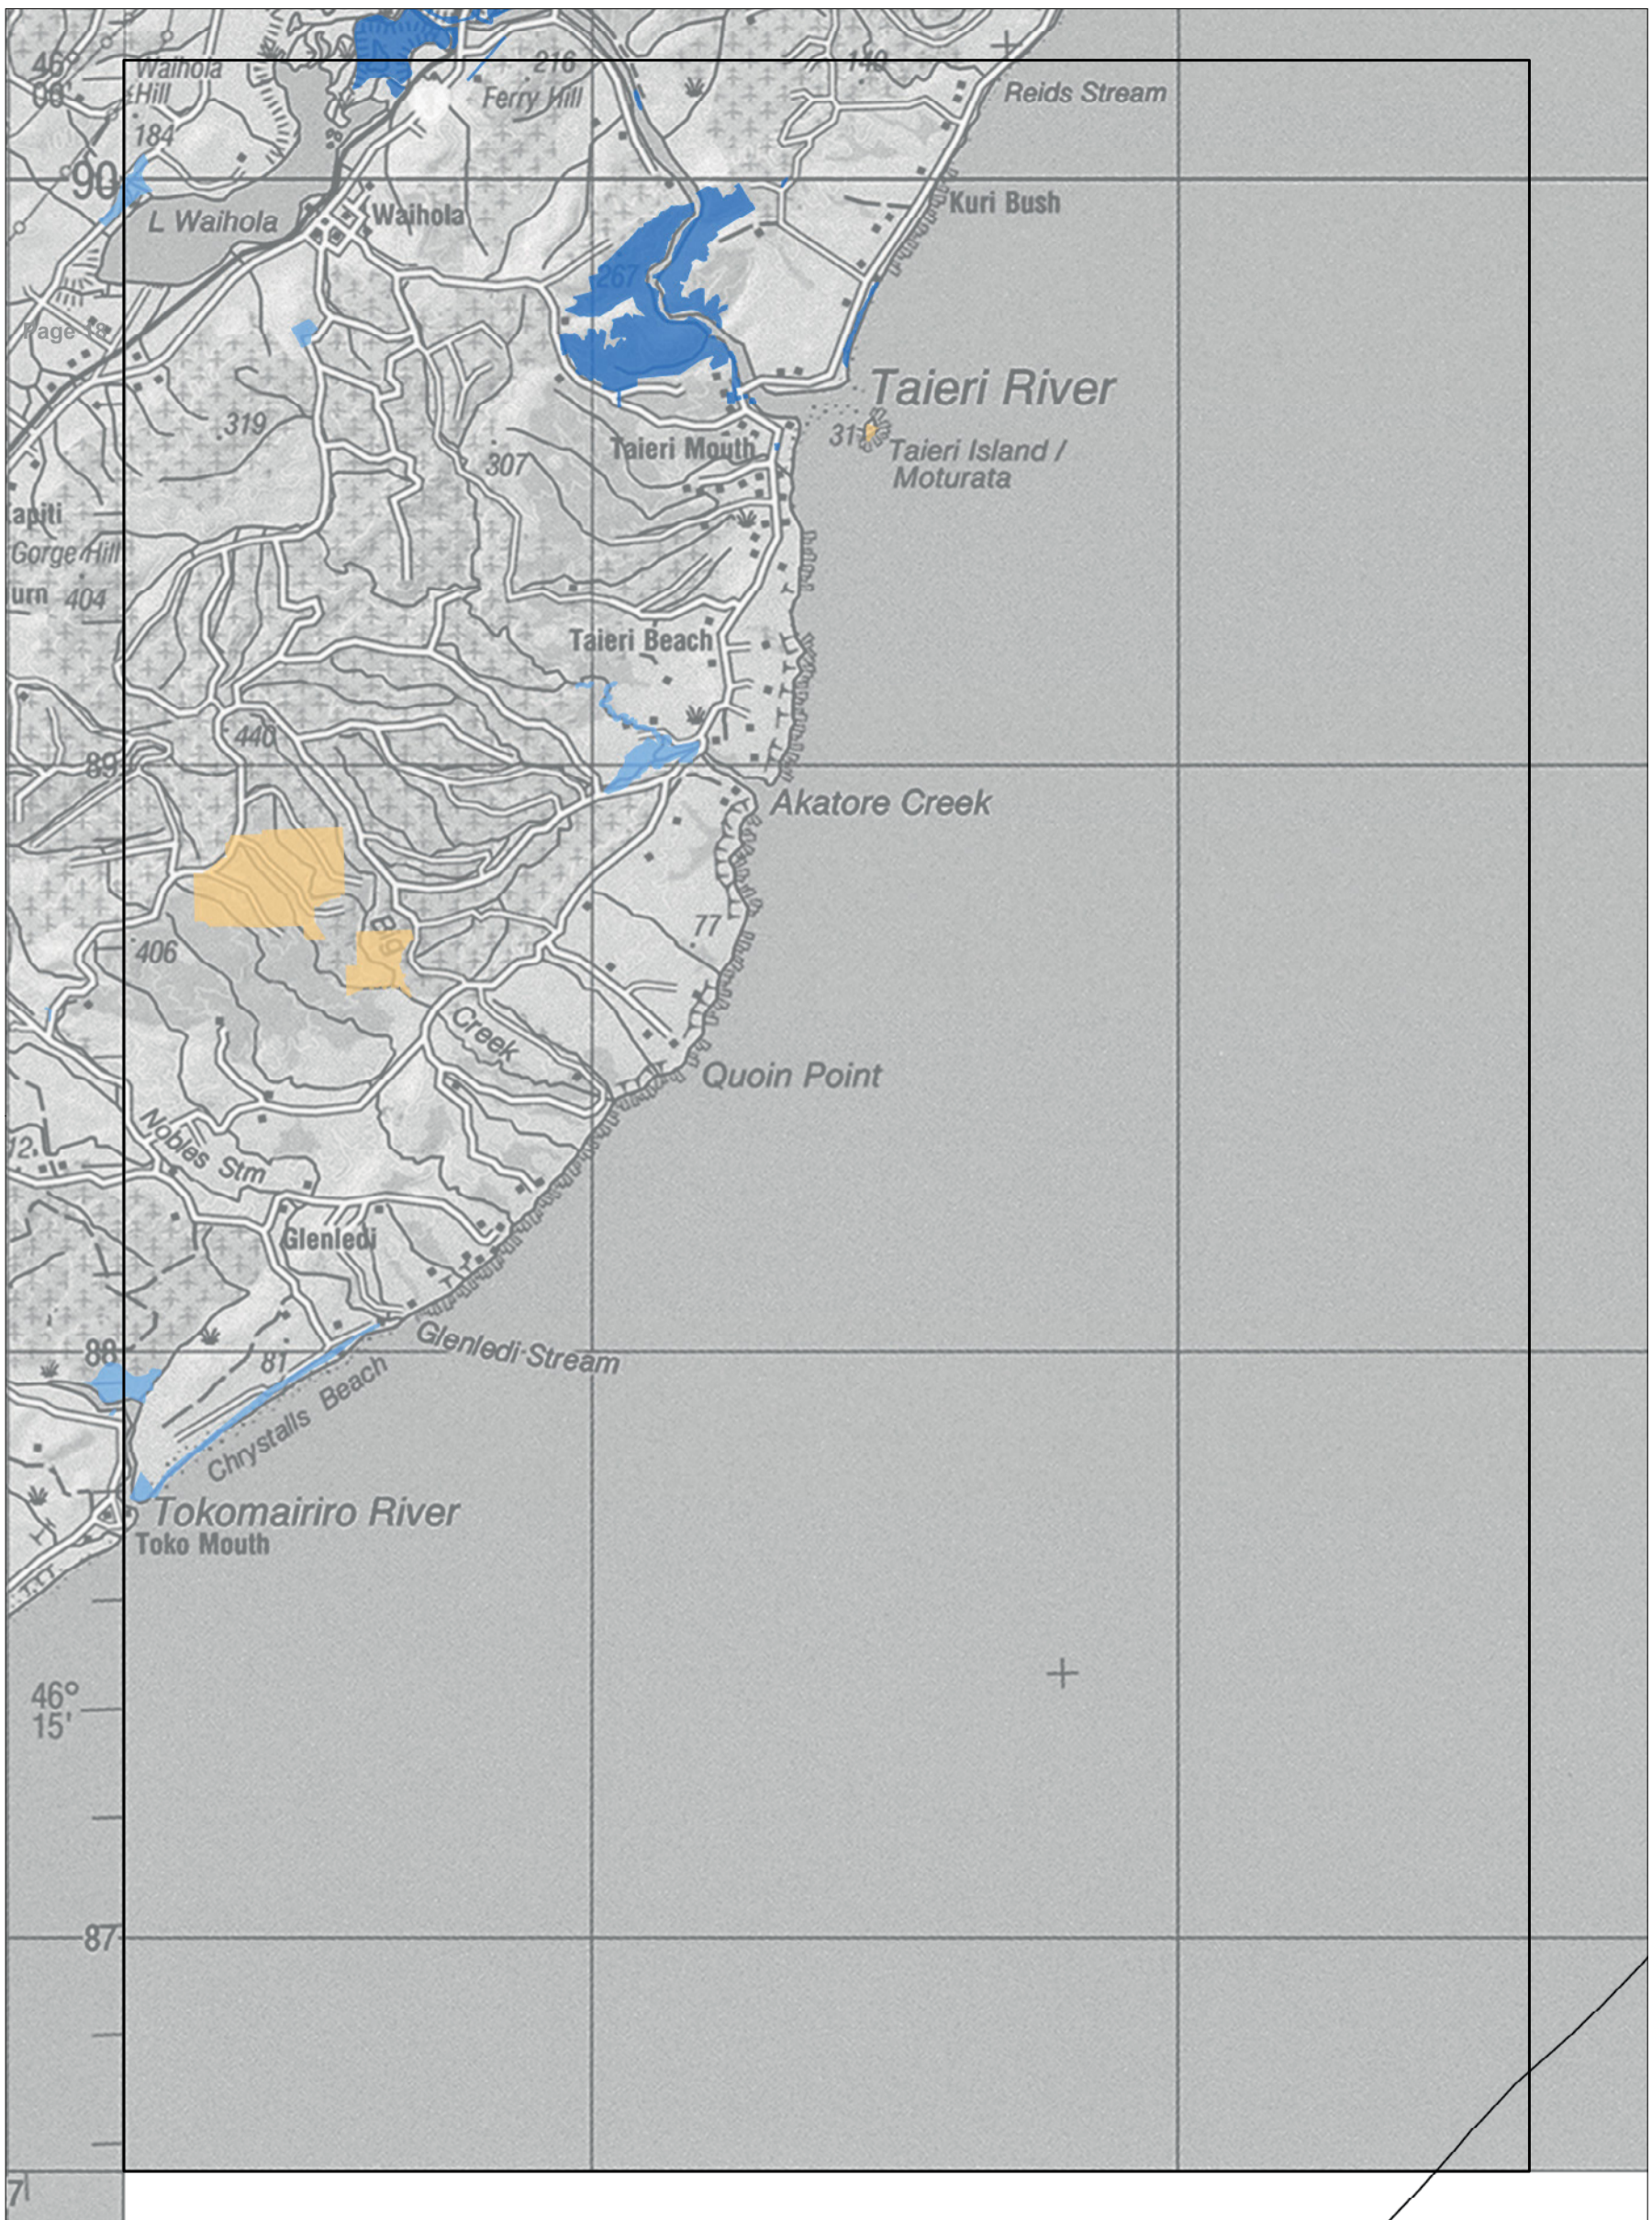

Conservation Management Strategy

Otago

Conservation unit data is current as of 31/10/2015

Map 8.18 Visitor management zones - detail  
 Conservation Management Strategy  
 Otago

Conservation unit data is current as of 31/10/2015