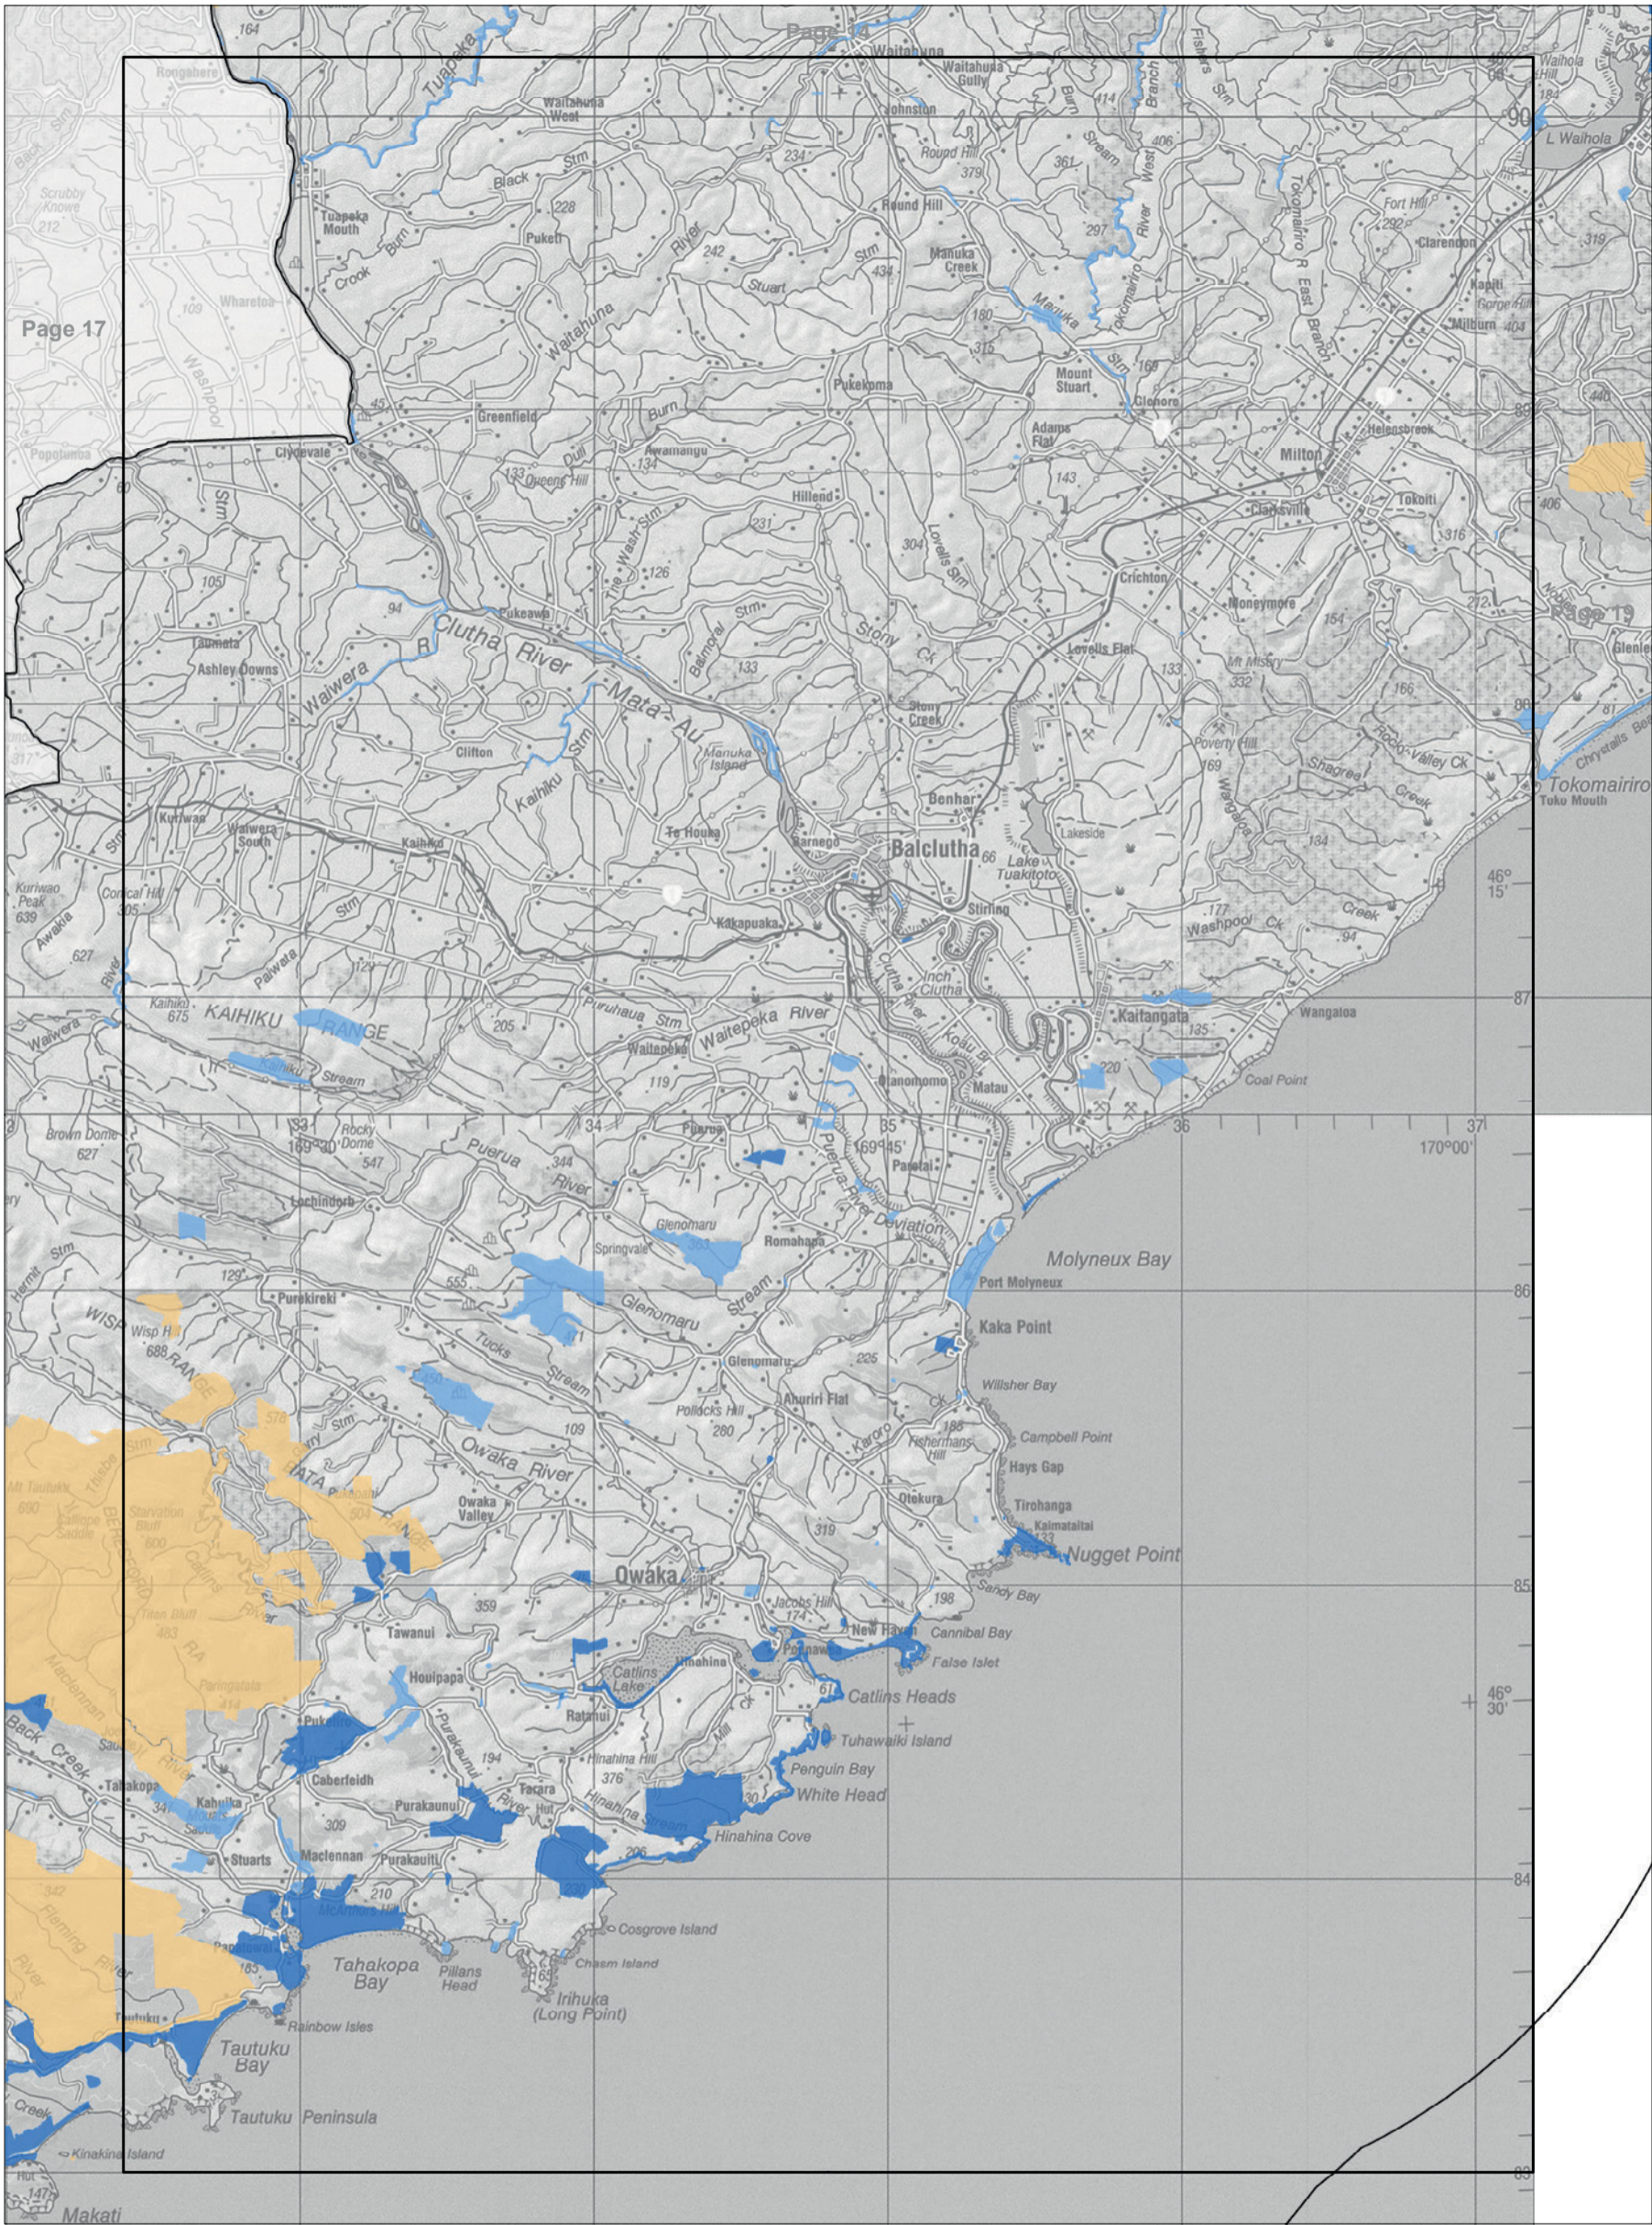

Map 8.17 Visitor management zones - detail

Map 8.18 Visitor management zones - detail
Conservation Management Strategy
Otago

Conservation unit data is current as of 31/10/2015