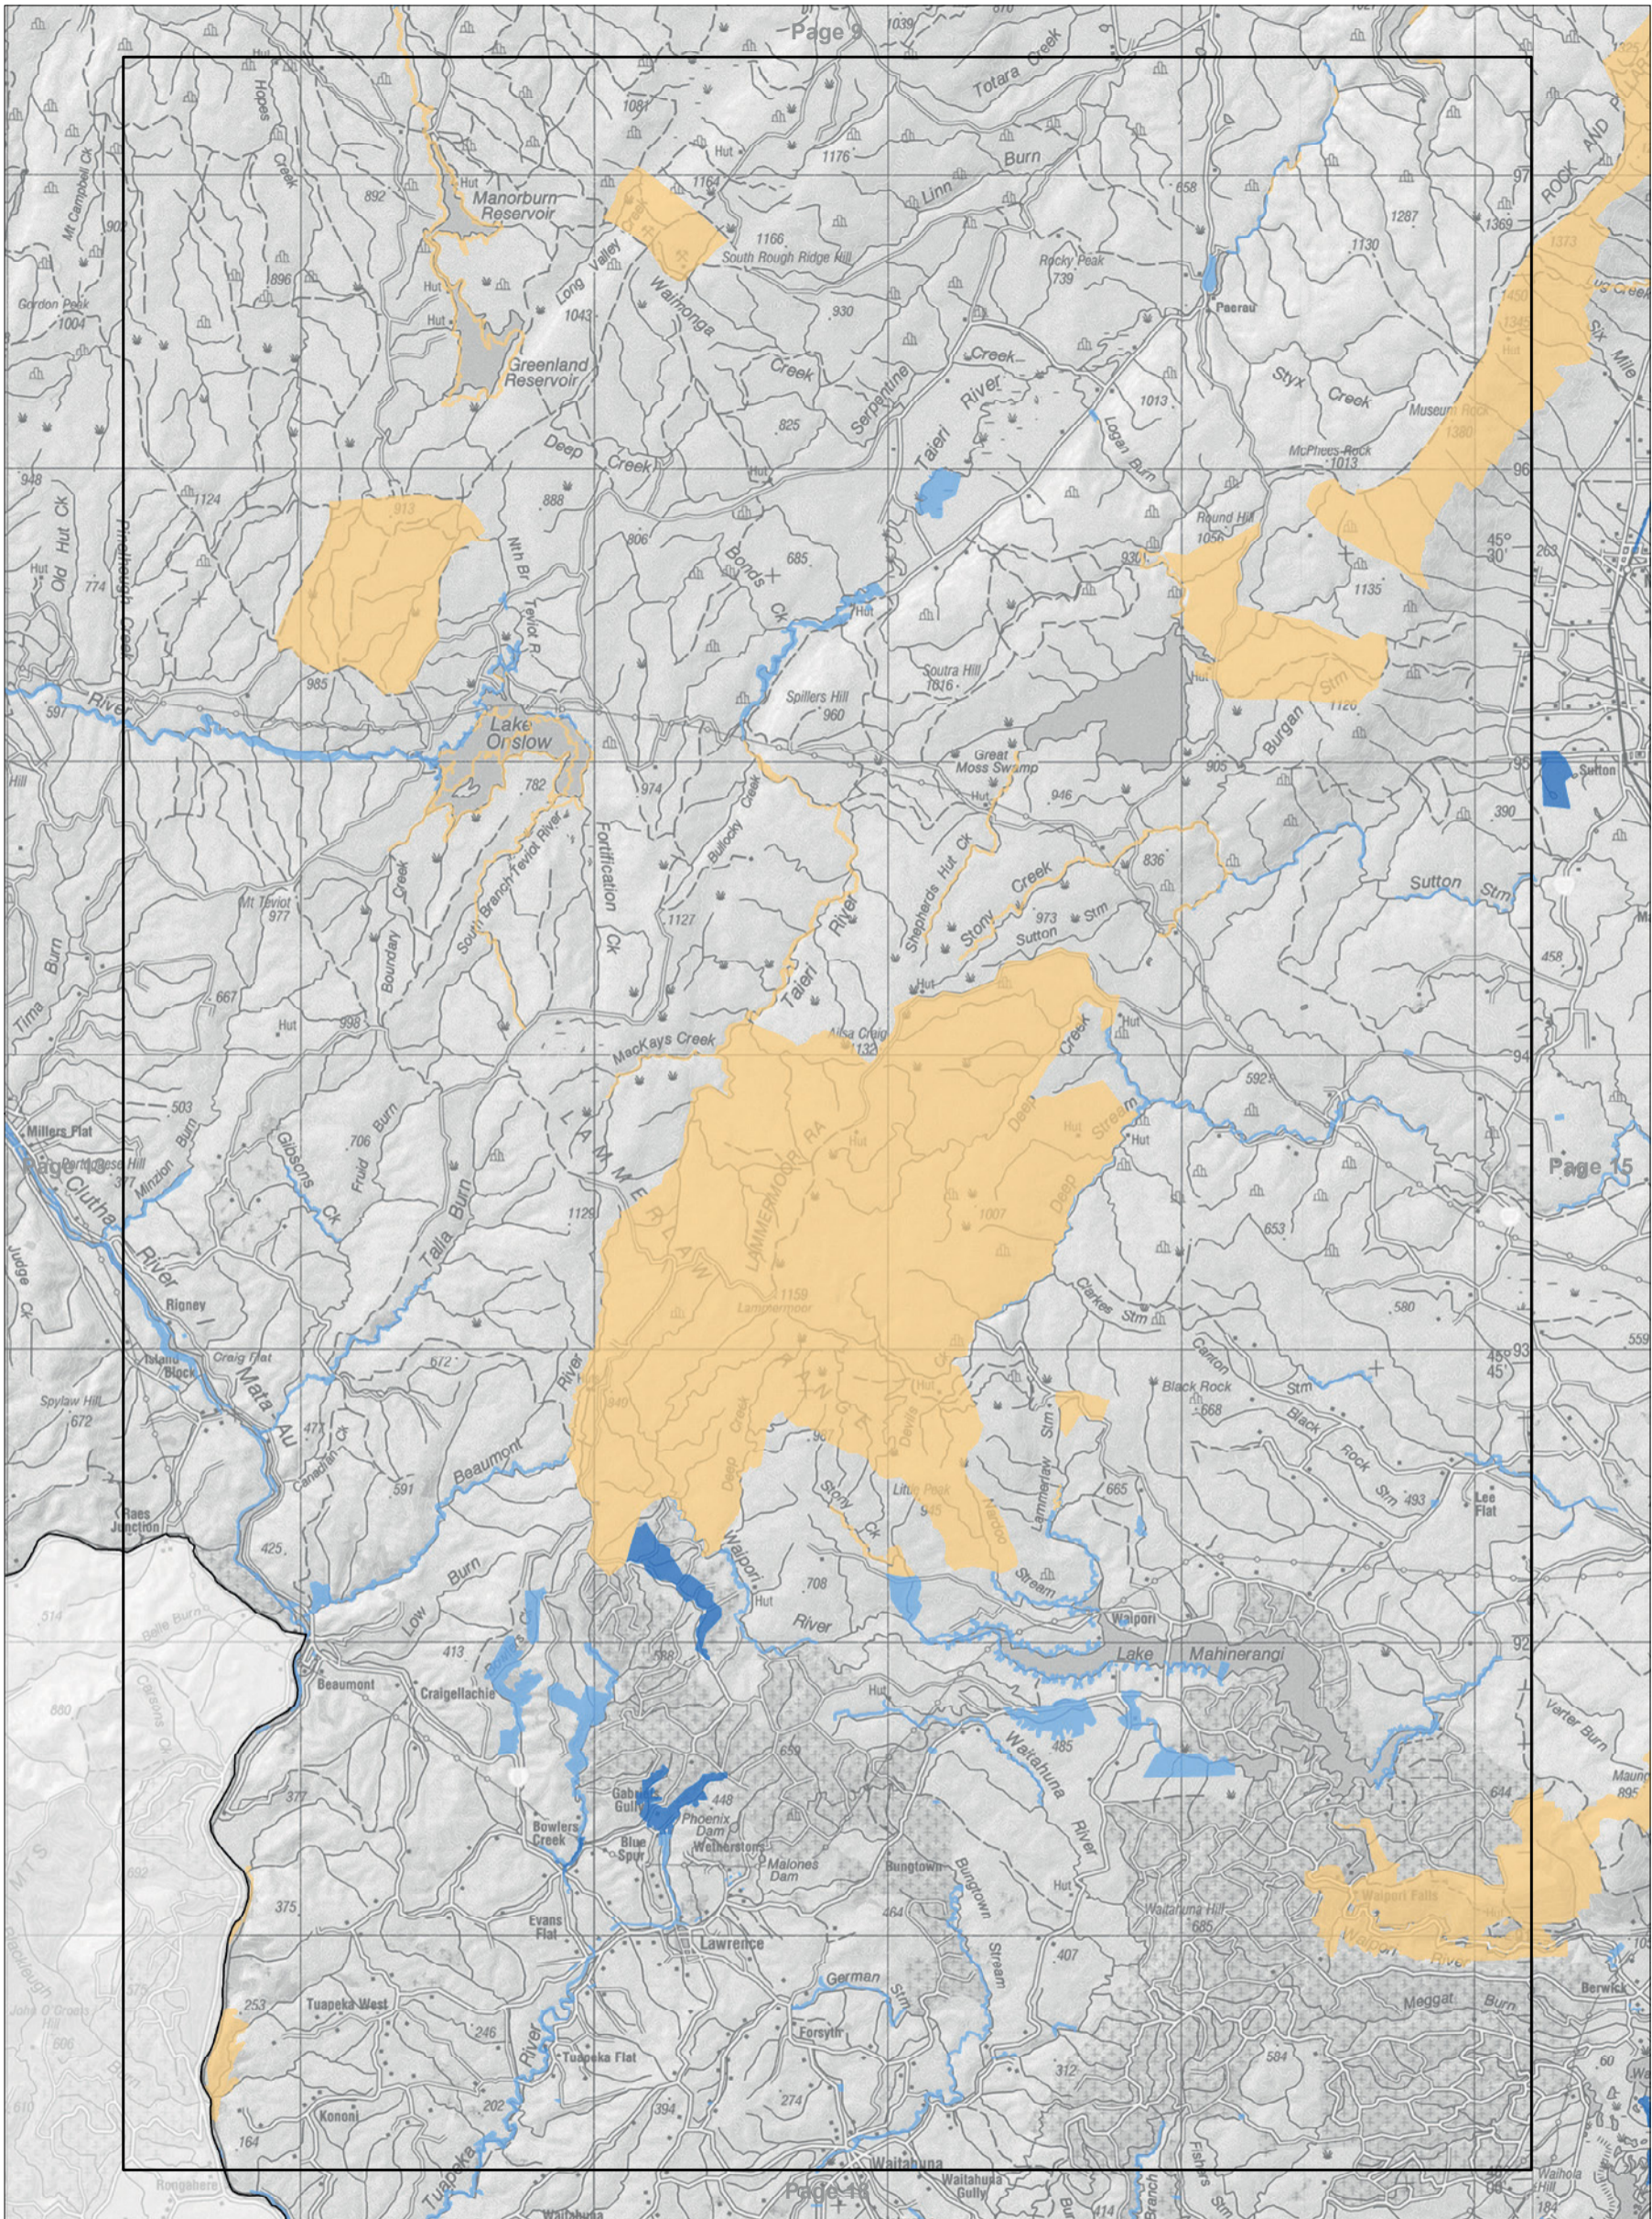

Conservation Management Strategy

Otago

Conservation unit data is current as of 31/10/2015

Map 8.13 Visitor management zones - detail

Conservation Management Strategy

Otago

Conservation unit data is current as of 31/10/2015