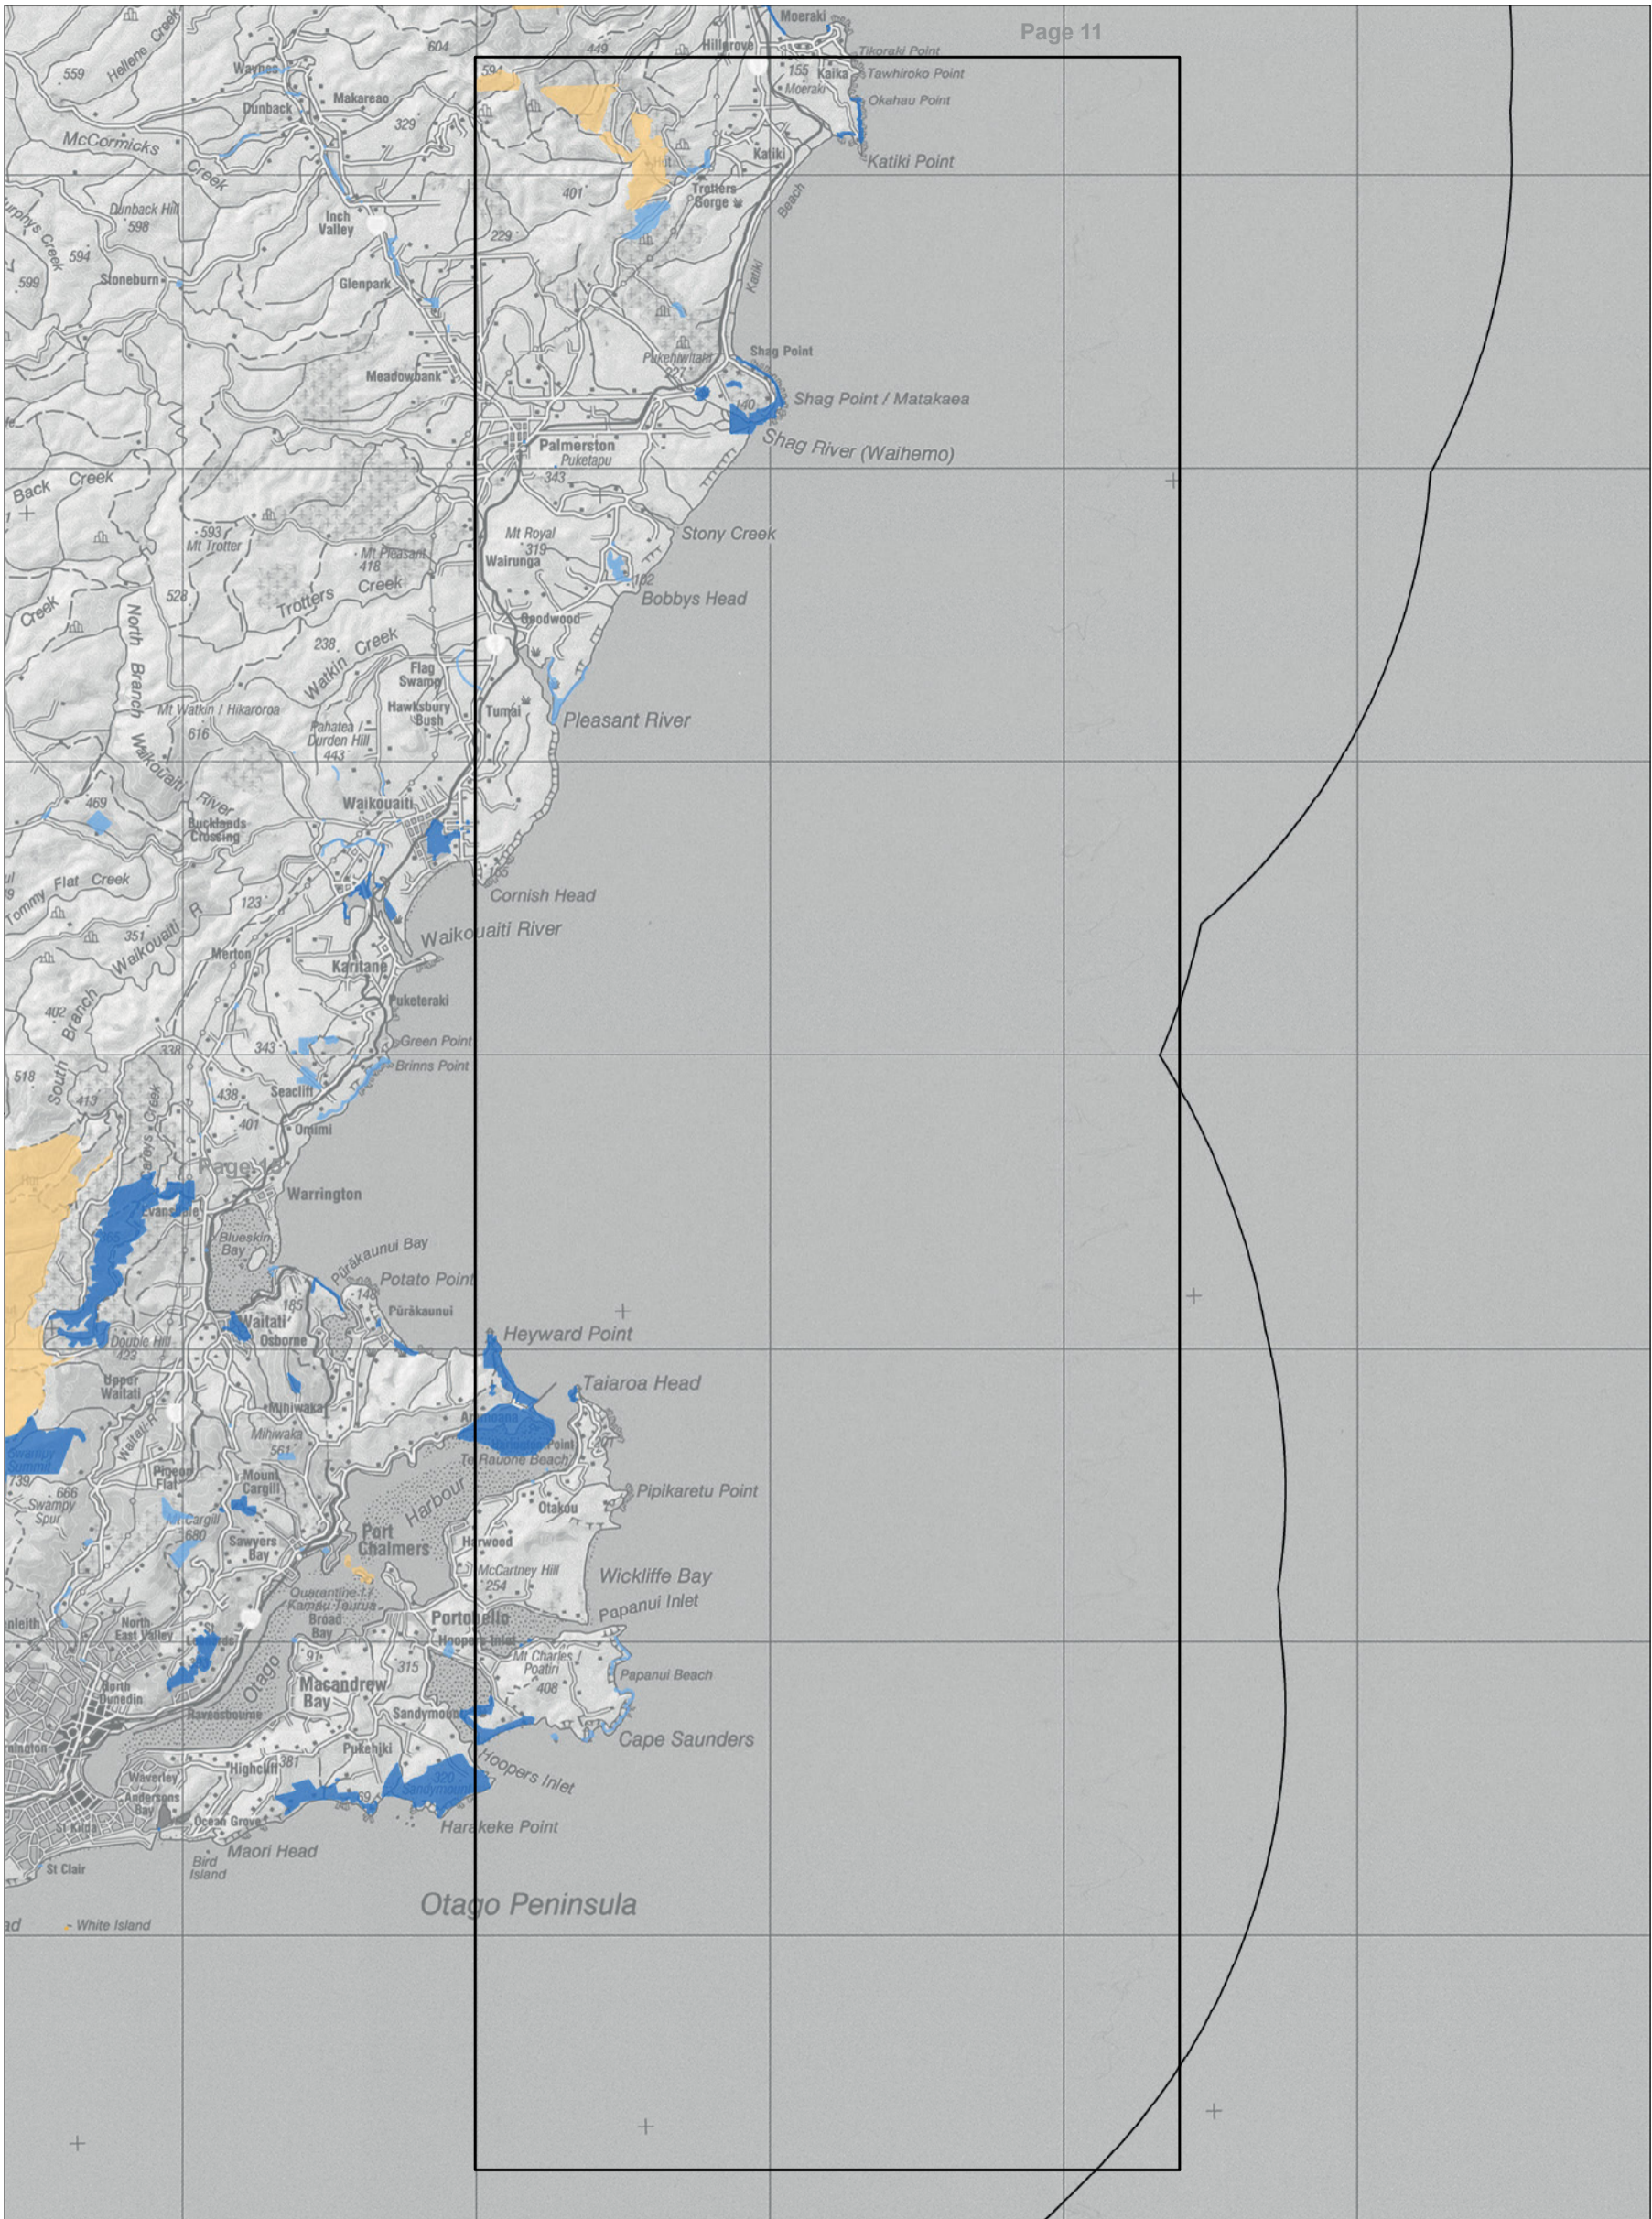

Map 8.15 Visitor management zones - detail

Map 8.16 Visitor management zones - detail
Conservation Management Strategy
Otago

Conservation unit data is current as of 31/10/2015