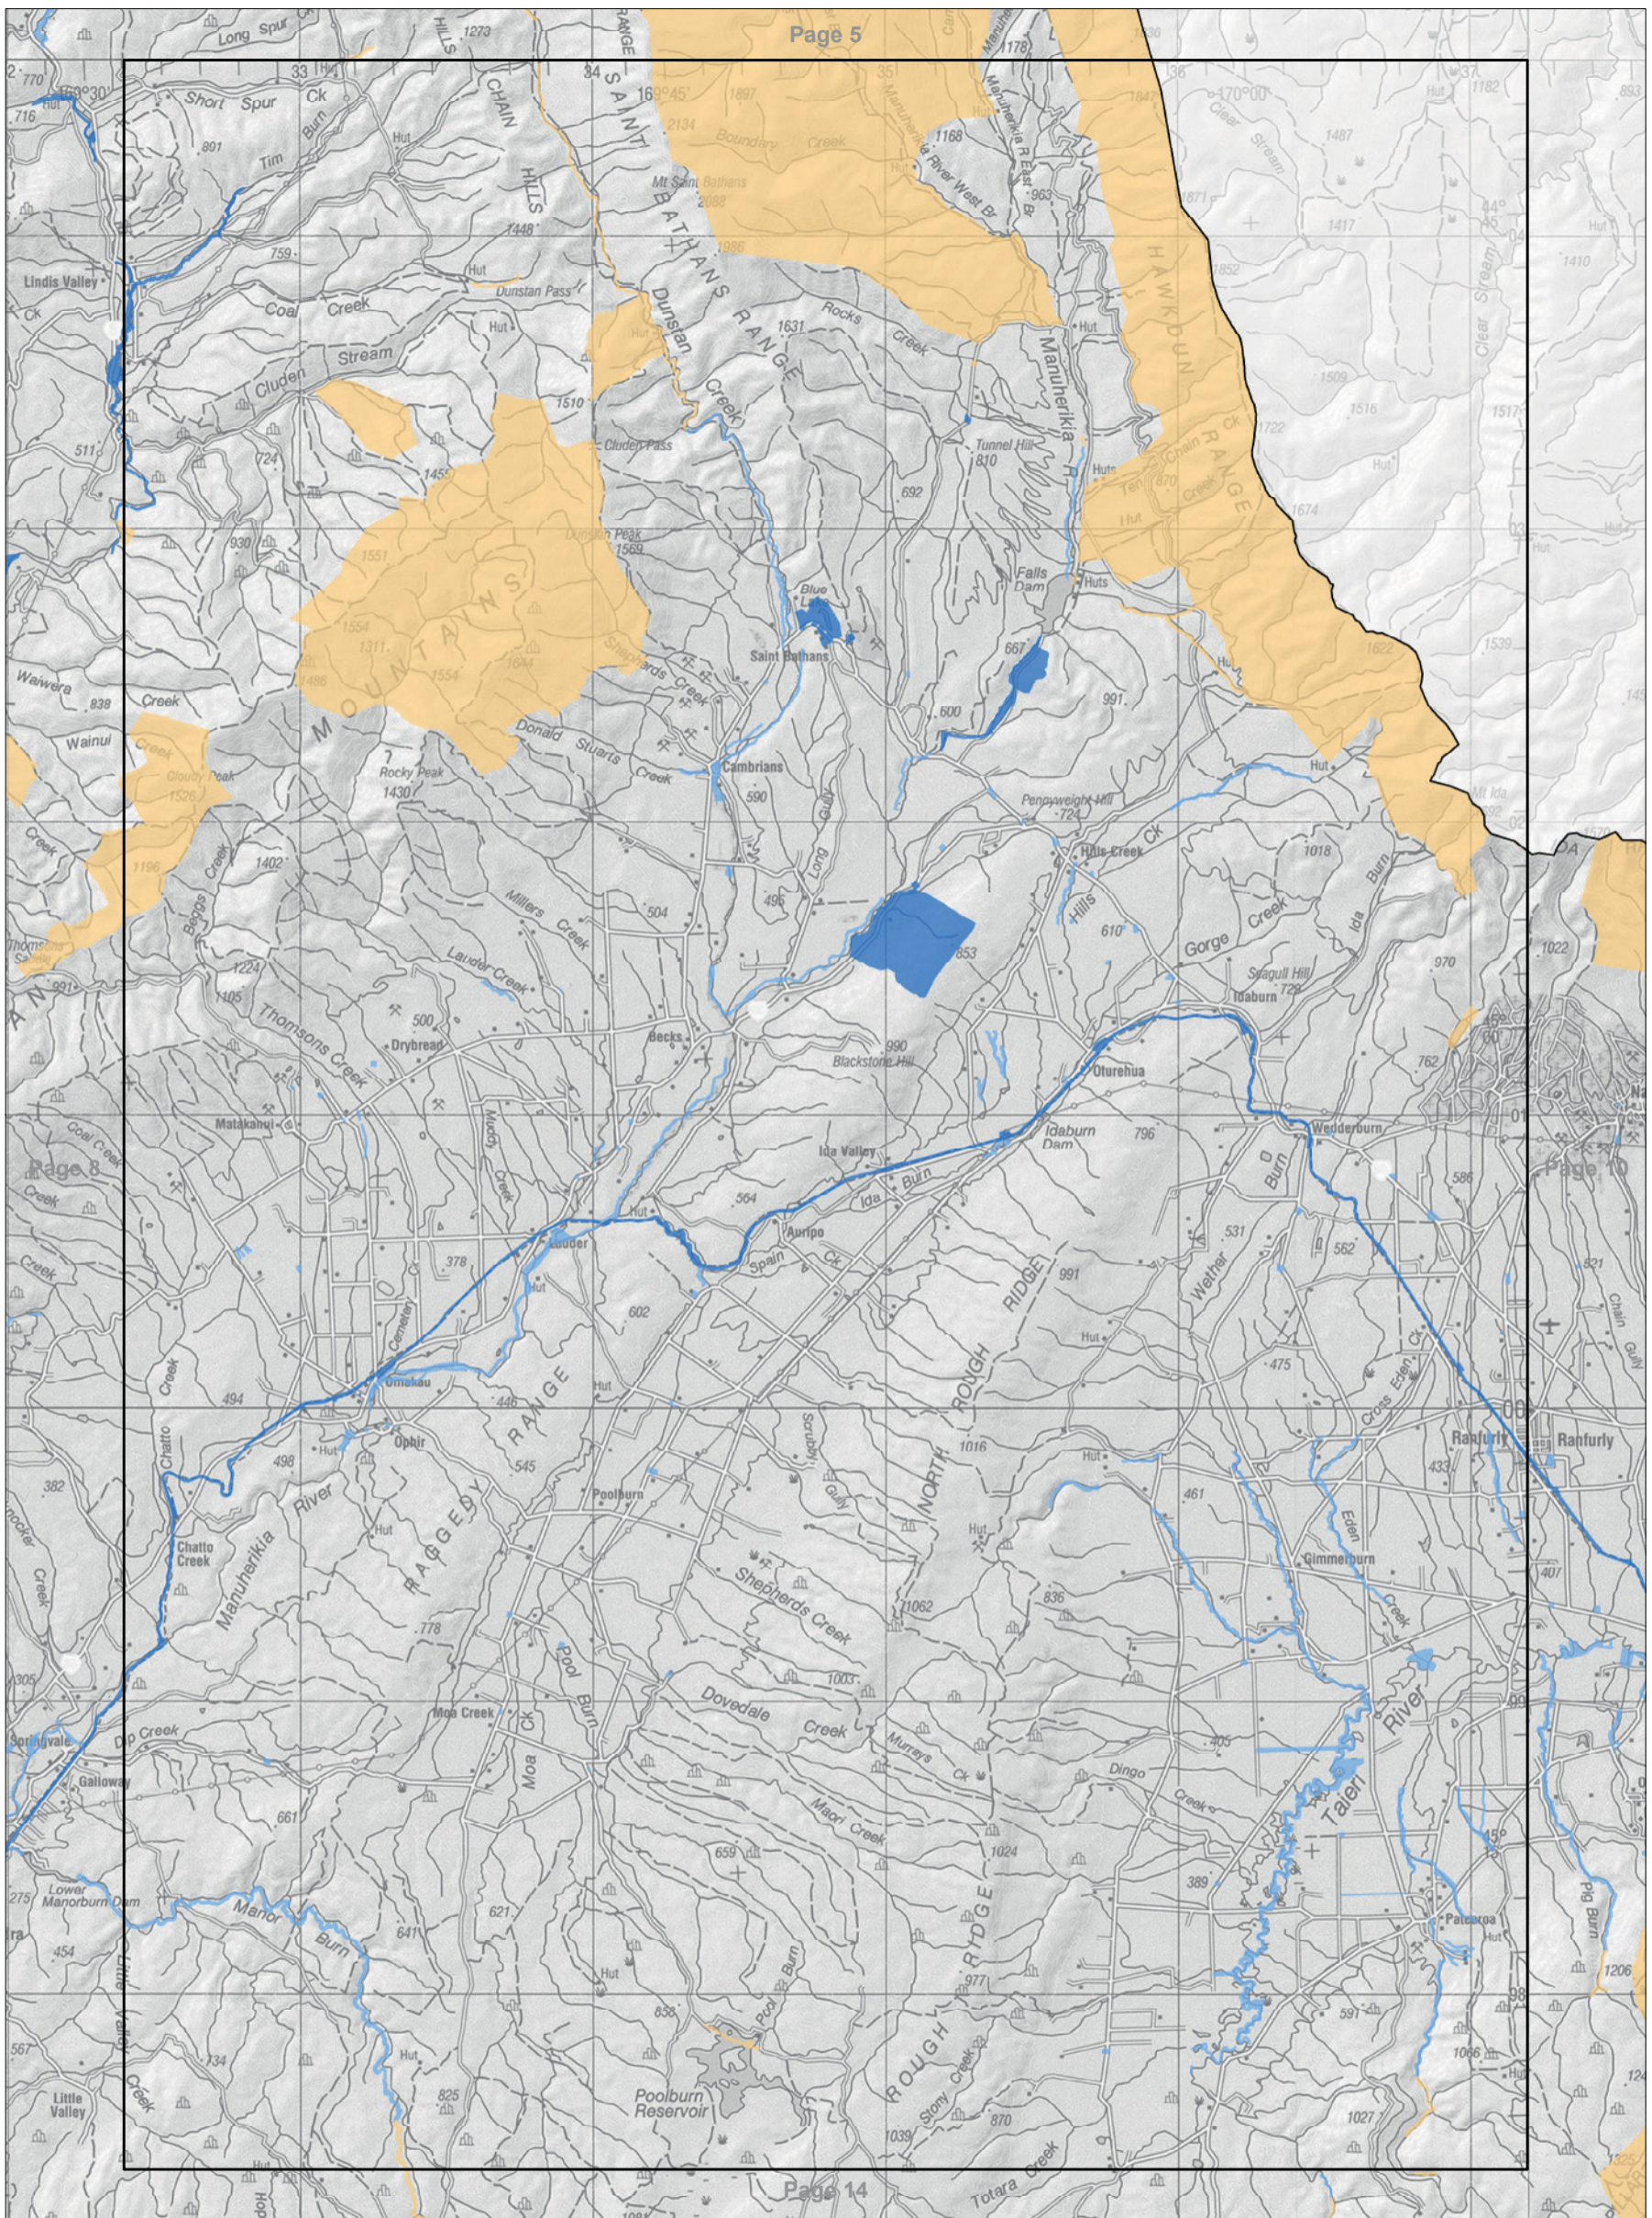

Map 8.8 Visitor management zones - detail
Conservation Management Strategy
Otago

Map 8.9 Visitor management zones - detail

Conservation Management Strategy

Otago

Conservation unit data is current as of 31/10/2015