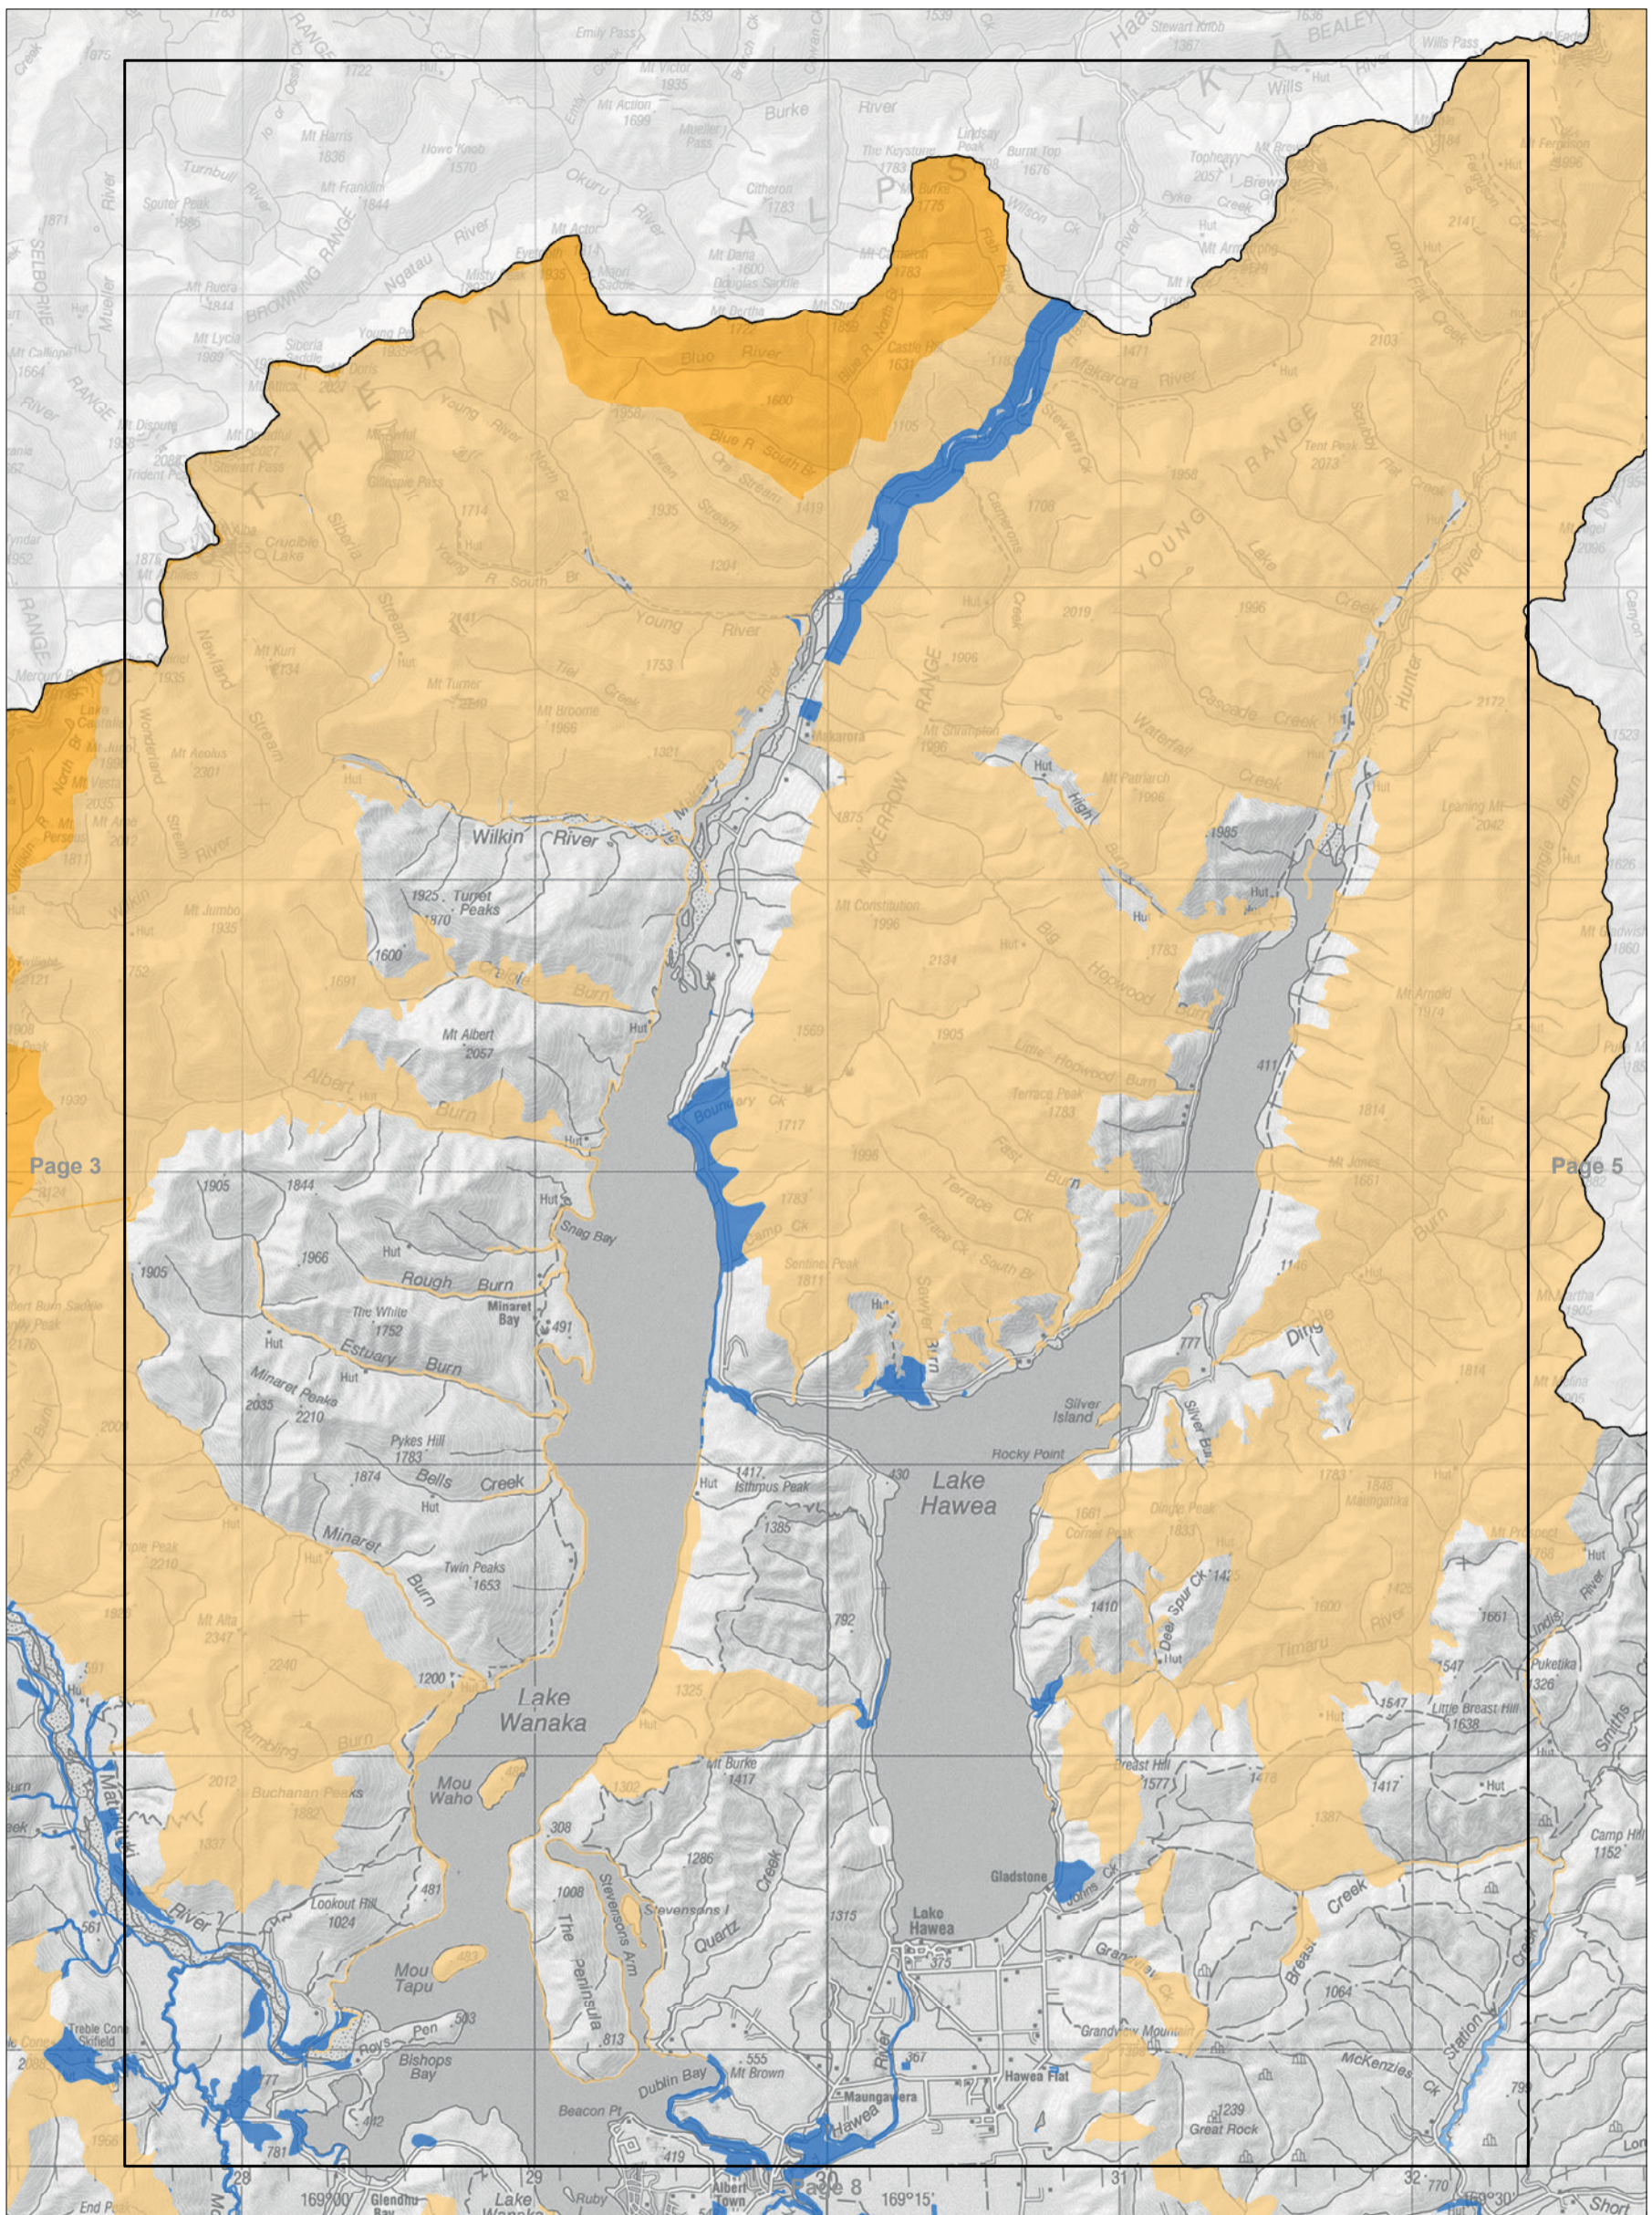

Conservation unit data is current as of 31/10/2015

Map 8.3 Visitor management zones - detail

Conservation Management Strategy

Otago

Conservation unit data is current as of 31/10/2015

Map 8.4 Visitor management zones - detail  
 Conservation Management Strategy  
 Otago

Conservation unit data is current as of 31/10/2015

Map 8.5 Visitor management zones - detail

Conservation Management Strategy

Otago

Conservation unit data is current as of 31/10/2015

Map 8.6 Visitor management zones - detail  
 Conservation Management Strategy  
 Otago