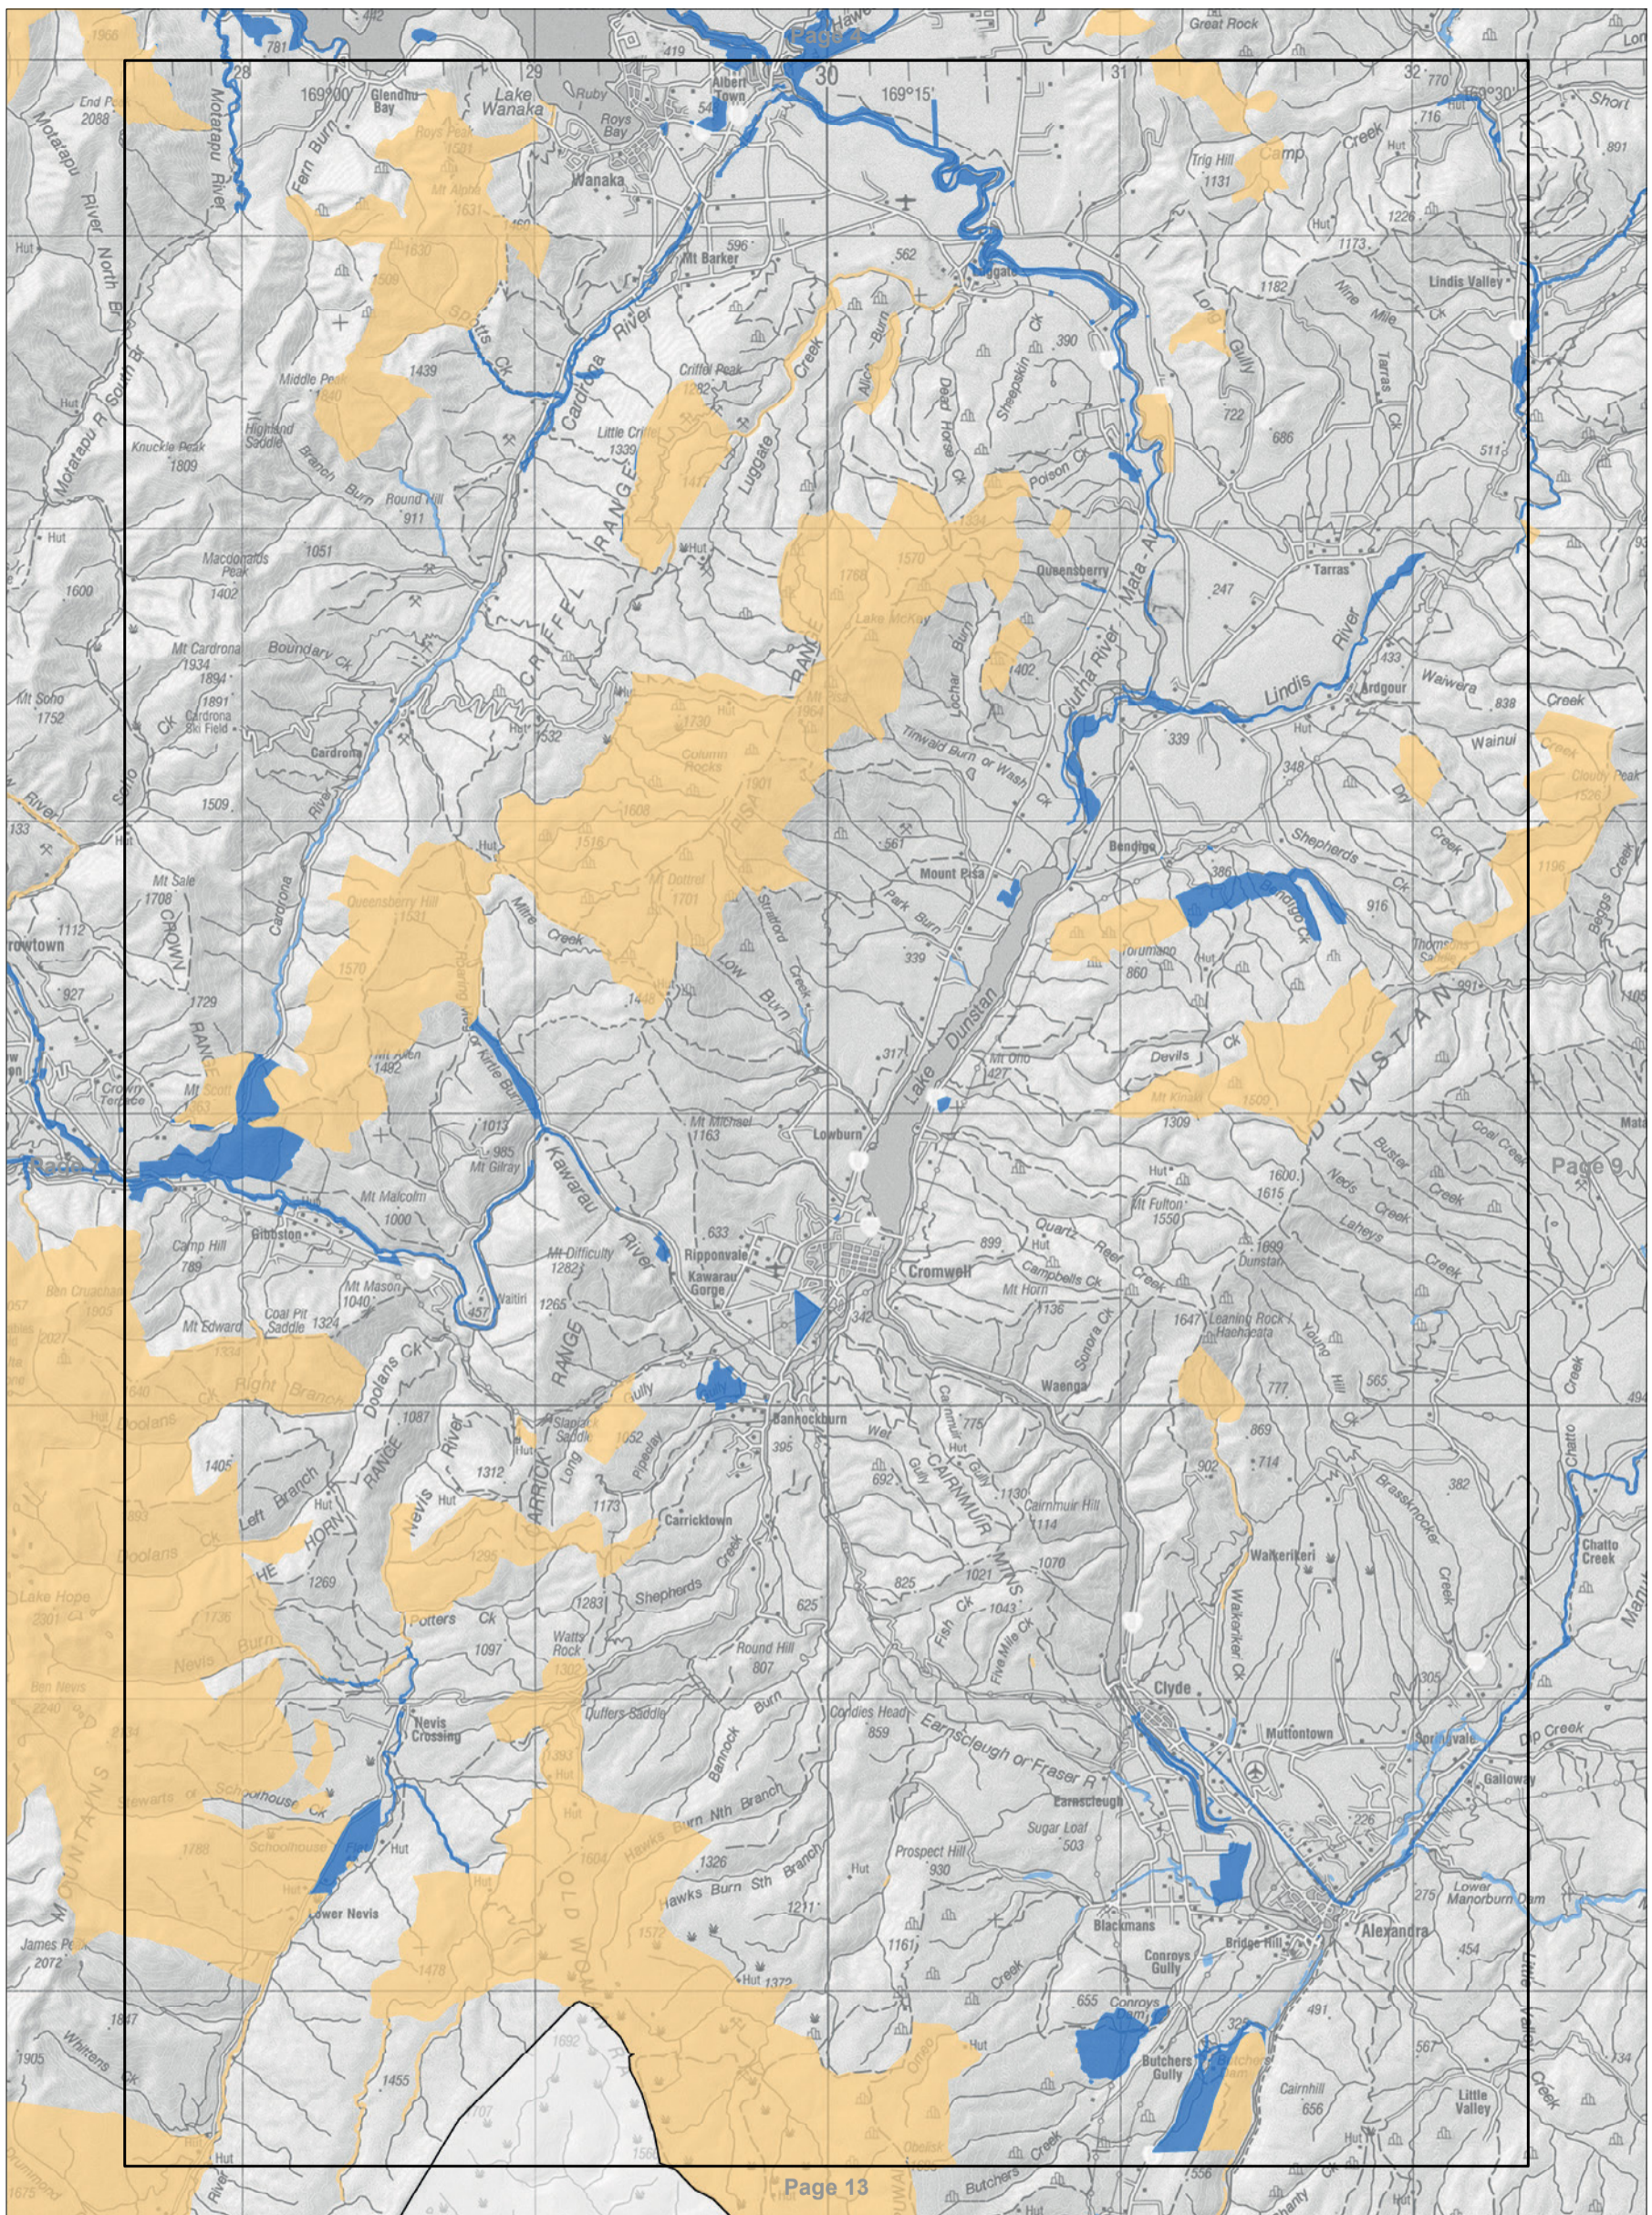

Conservation unit data is current as of 31/10/2015

Map 8.7 Visitor management zones - detail

Conservation Management Strategy

Otago

Conservation unit data is current as of 31/10/2015

Map 8.8 Visitor management zones - detail  
 Conservation Management Strategy  
 Otago