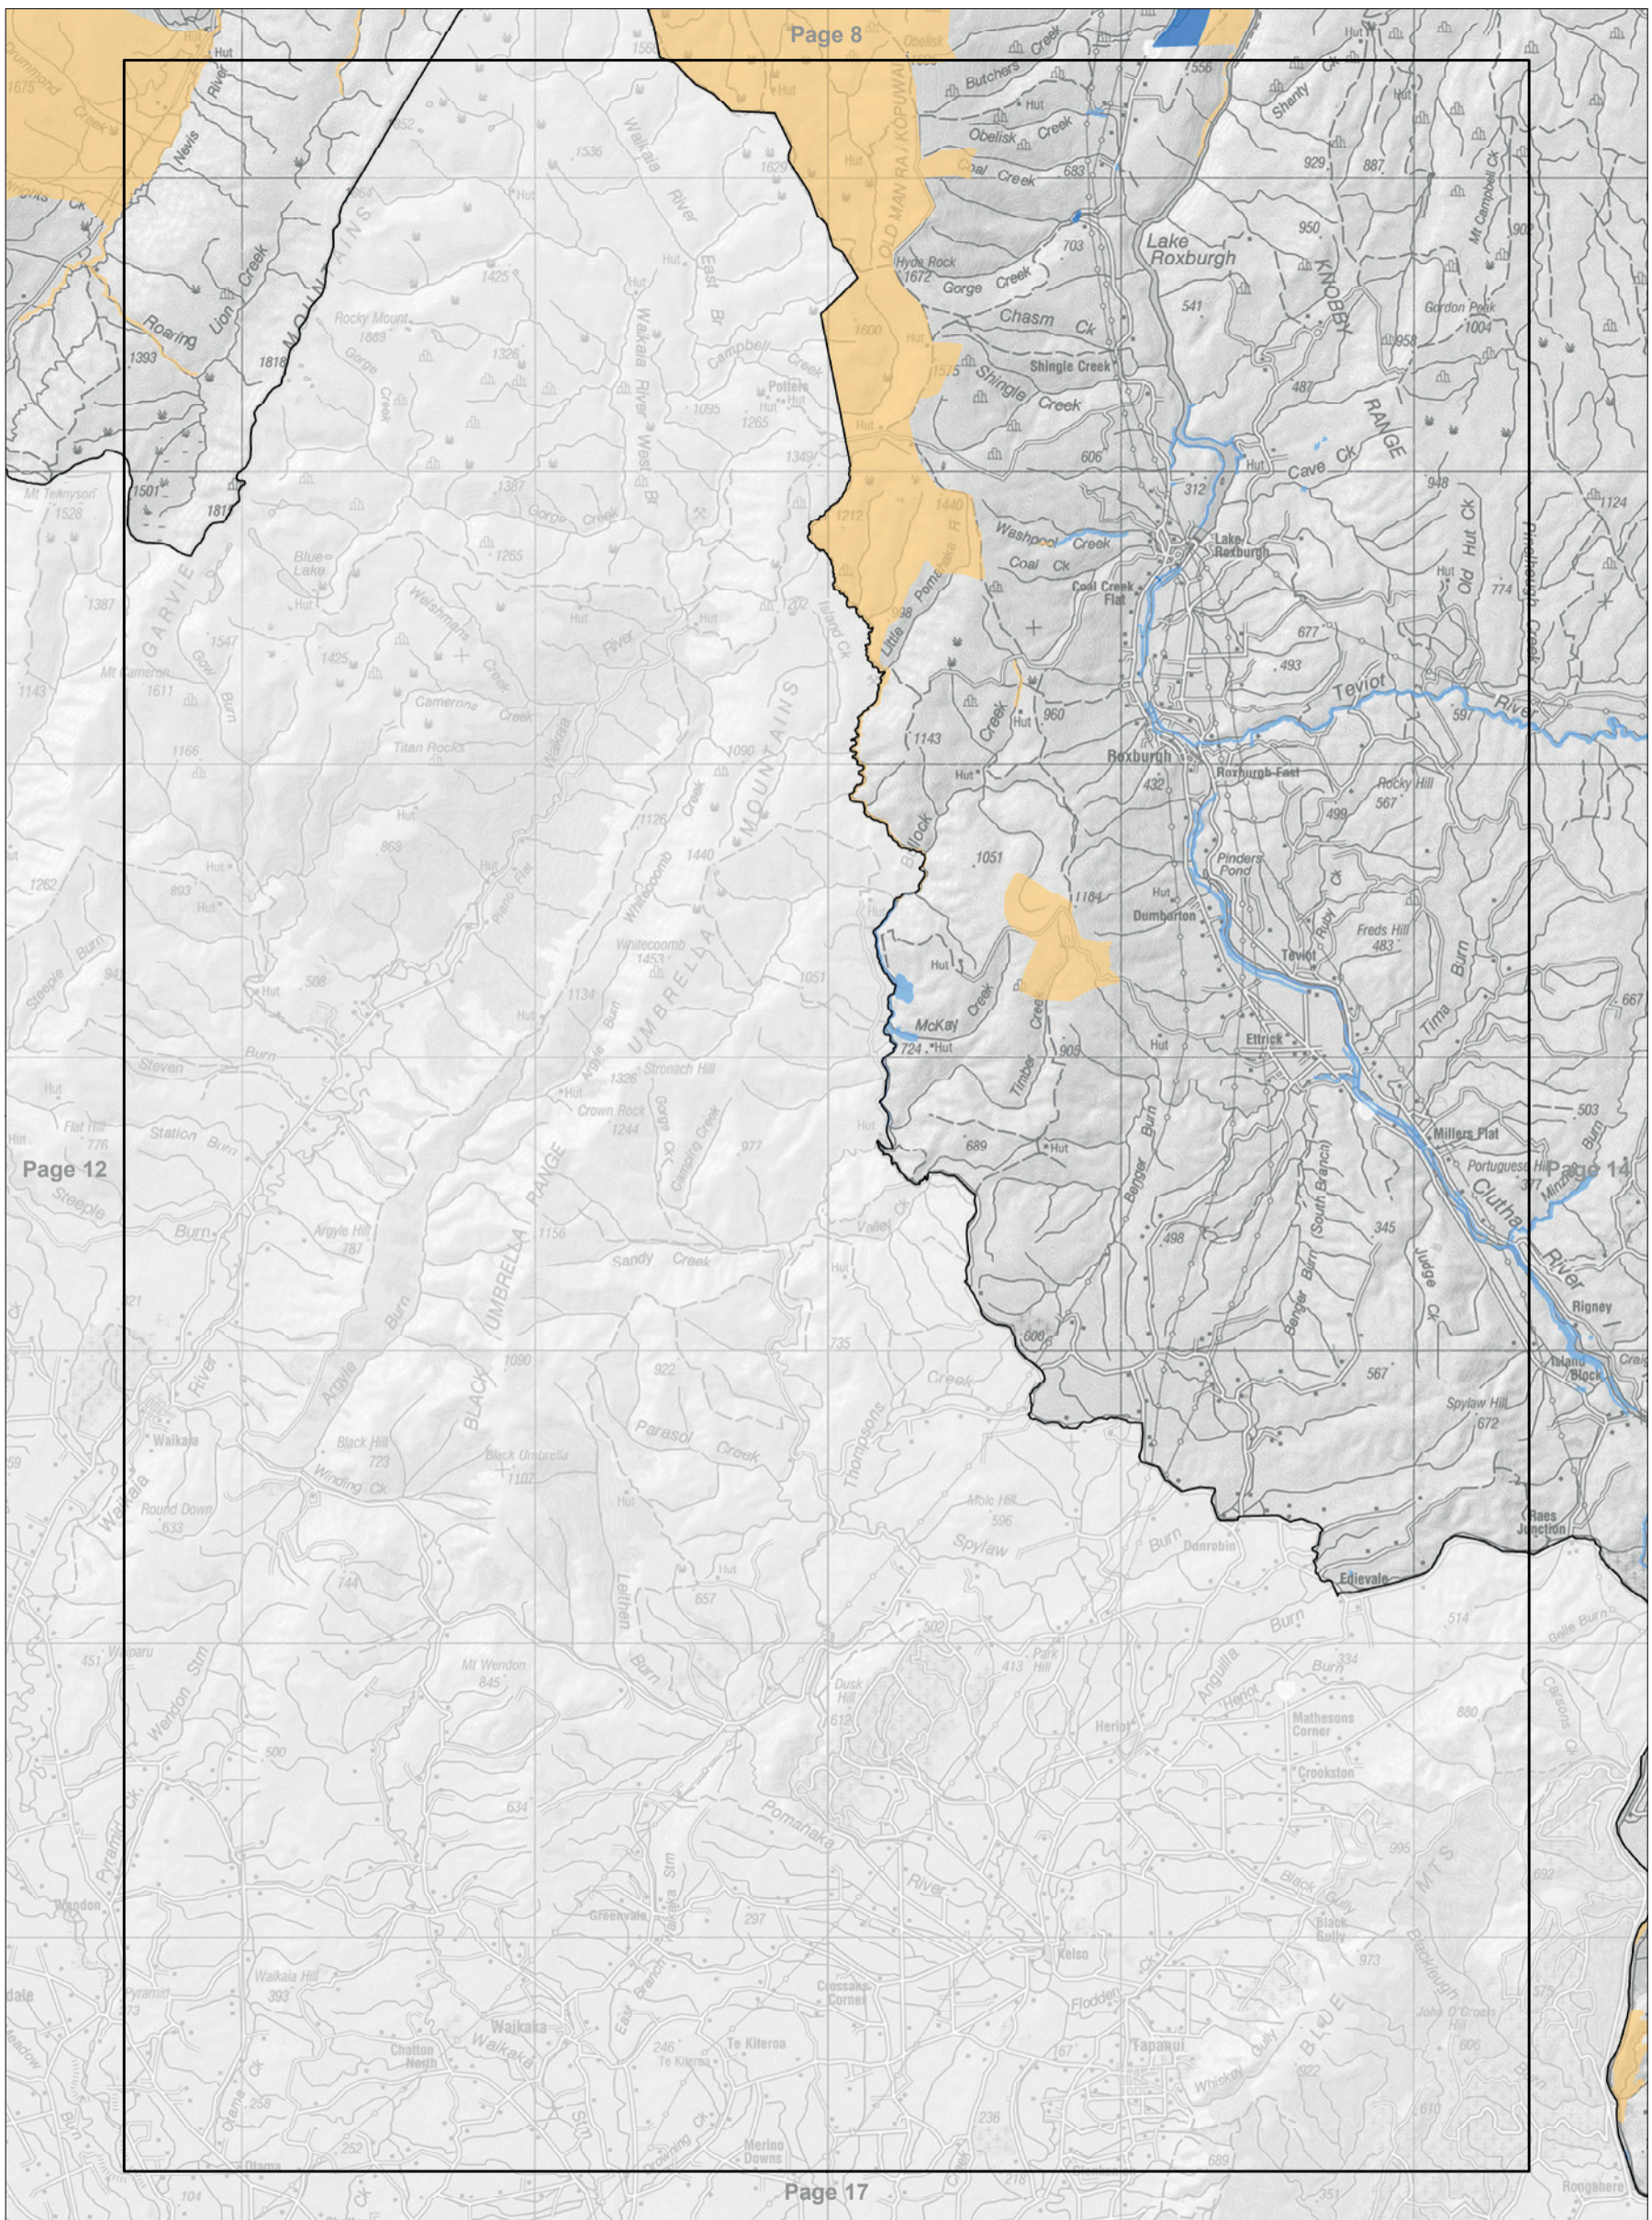

Map 8.12 Visitor management zones - detail

Map 8.13 Visitor management zones - detail

Conservation Management Strategy

Otago

Conservation unit data is current as of 31/10/2015