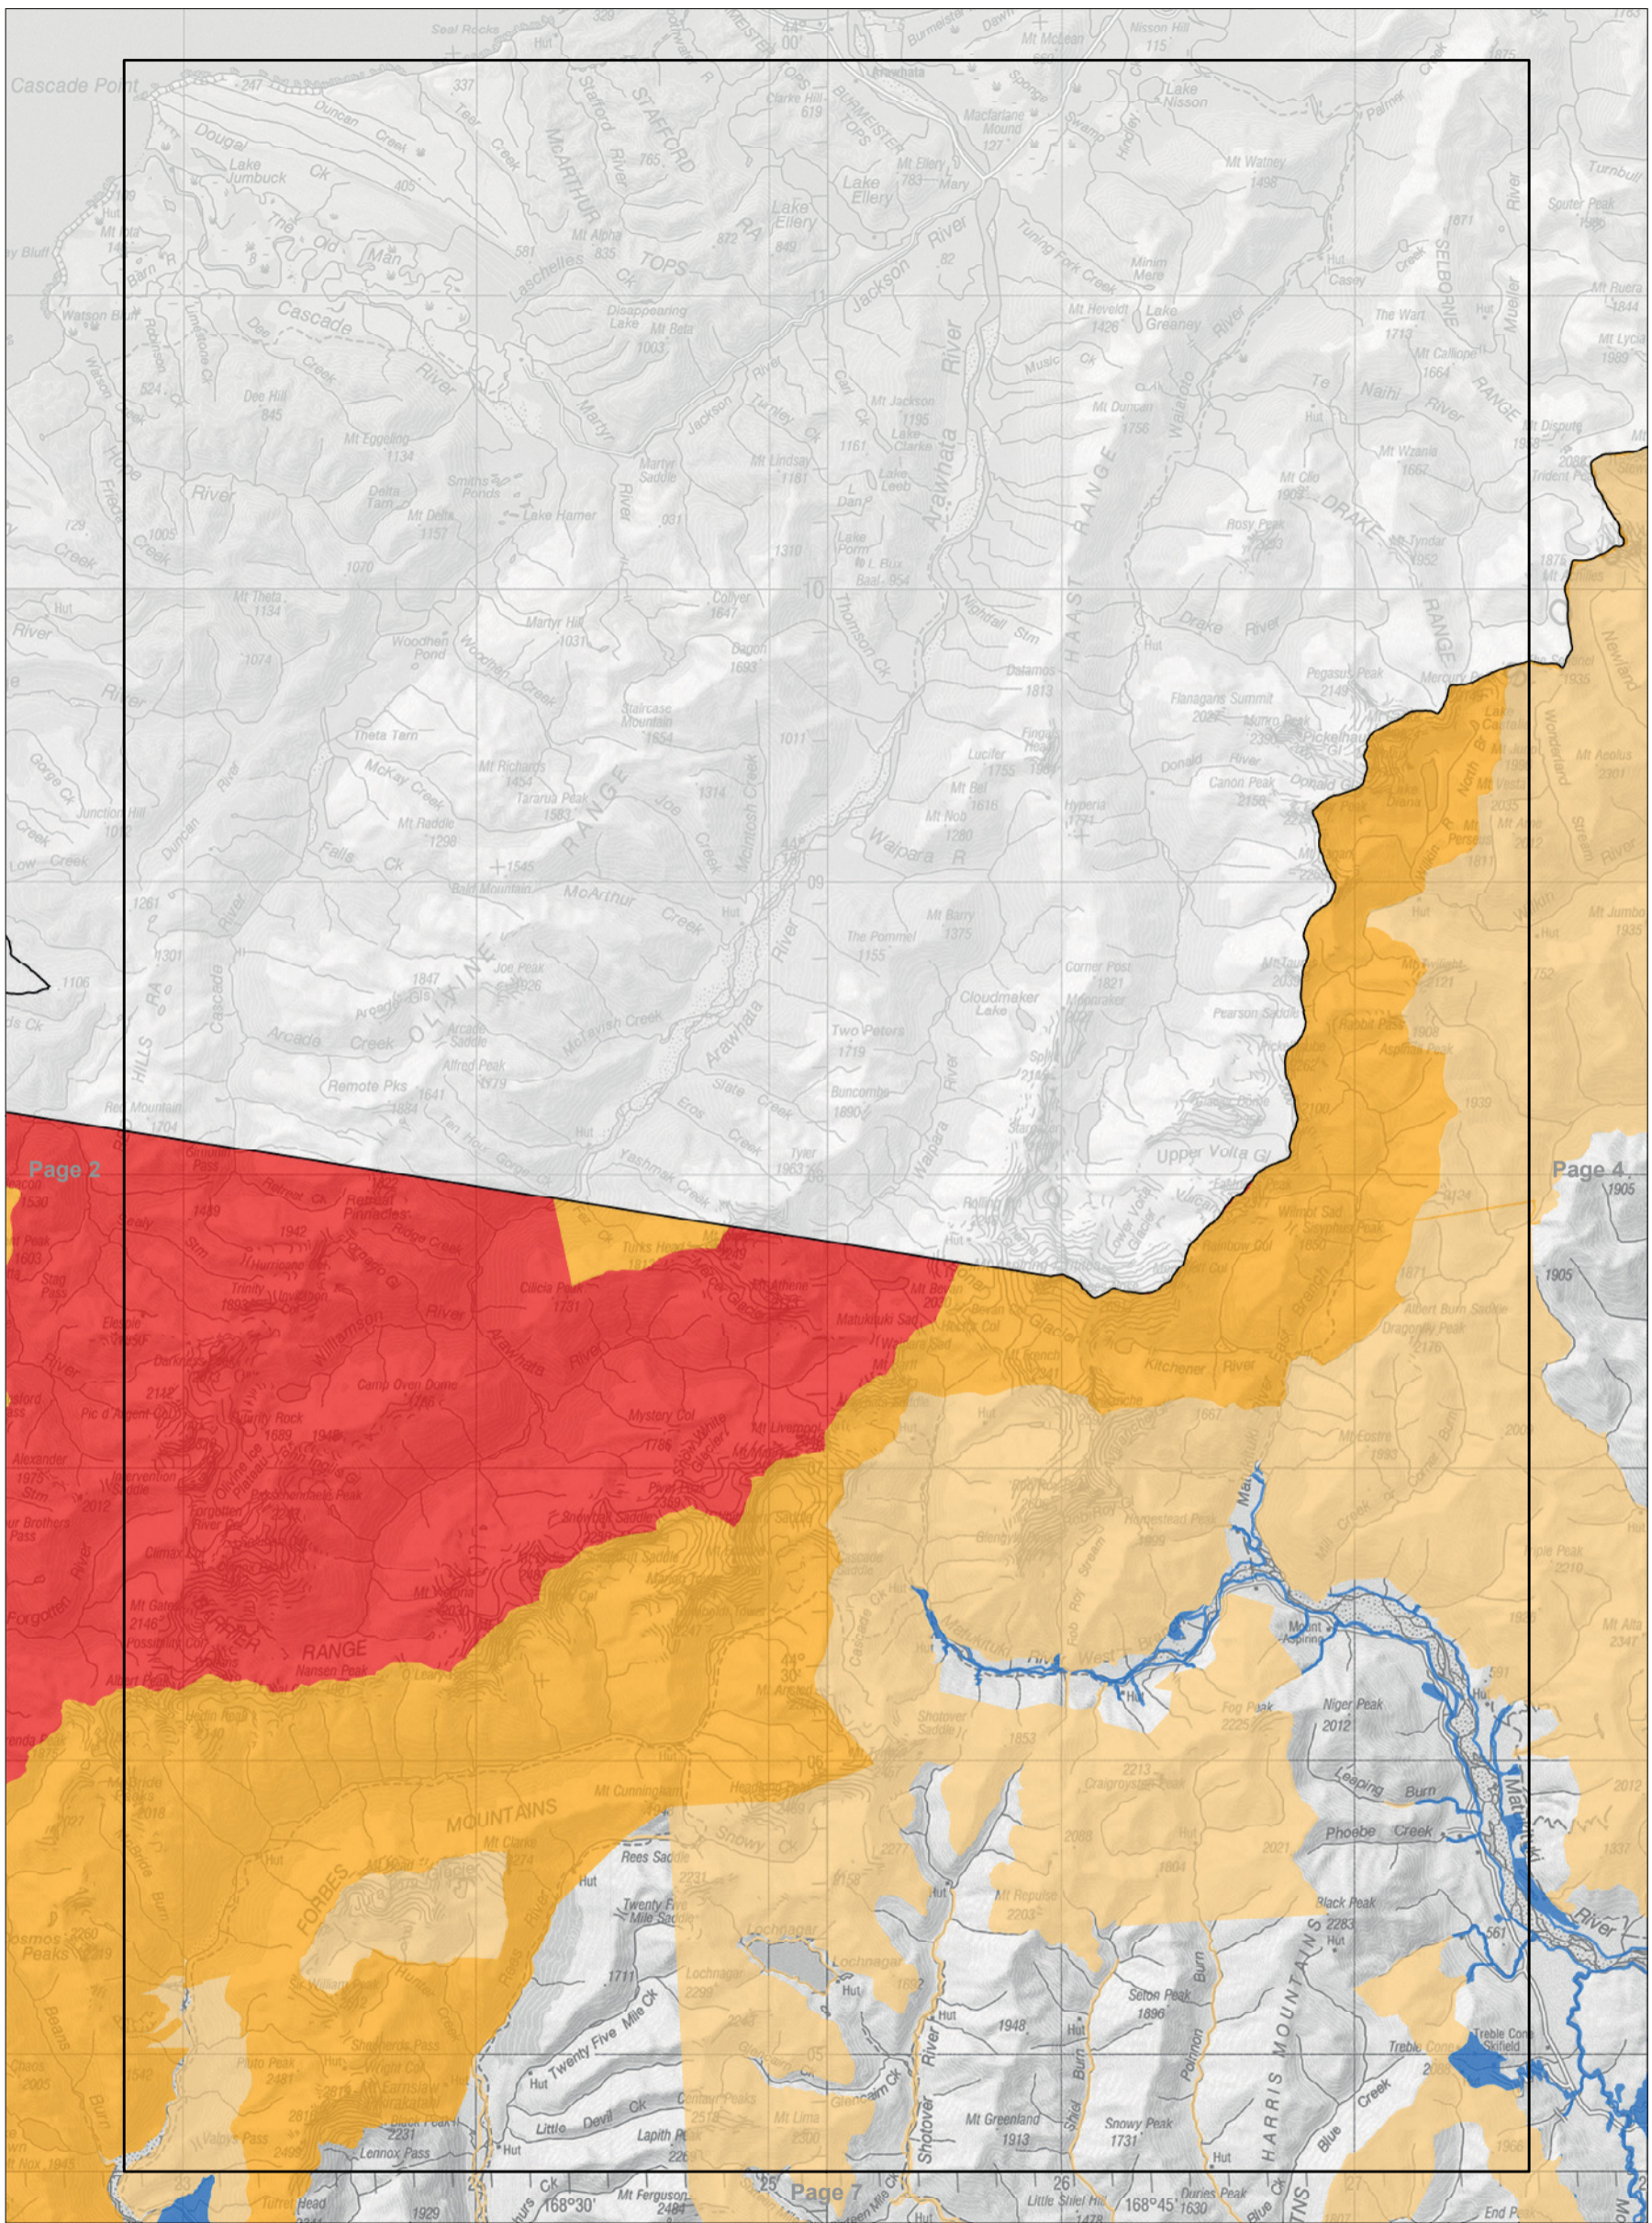

Map 8.1 Visitor management zones - detail

Conservation Management Strategy

Otago

Conservation unit data is current as of 31/10/2015

Map 8.2 Visitor management zones - detail  
 Conservation Management Strategy  
 Otago

Conservation unit data is current as of 31/10/2015

Map 8.3 Visitor management zones - detail

Conservation Management Strategy

Otago

Conservation unit data is current as of 31/10/2015

Map 8.4 Visitor management zones - detail  
 Conservation Management Strategy  
 Otago

Conservation unit data is current as of 31/10/2015

Map 8.5 Visitor management zones - detail

Conservation Management Strategy

Otago

Conservation unit data is current as of 31/10/2015

Map 8.6 Visitor management zones - detail  
 Conservation Management Strategy  
 Otago