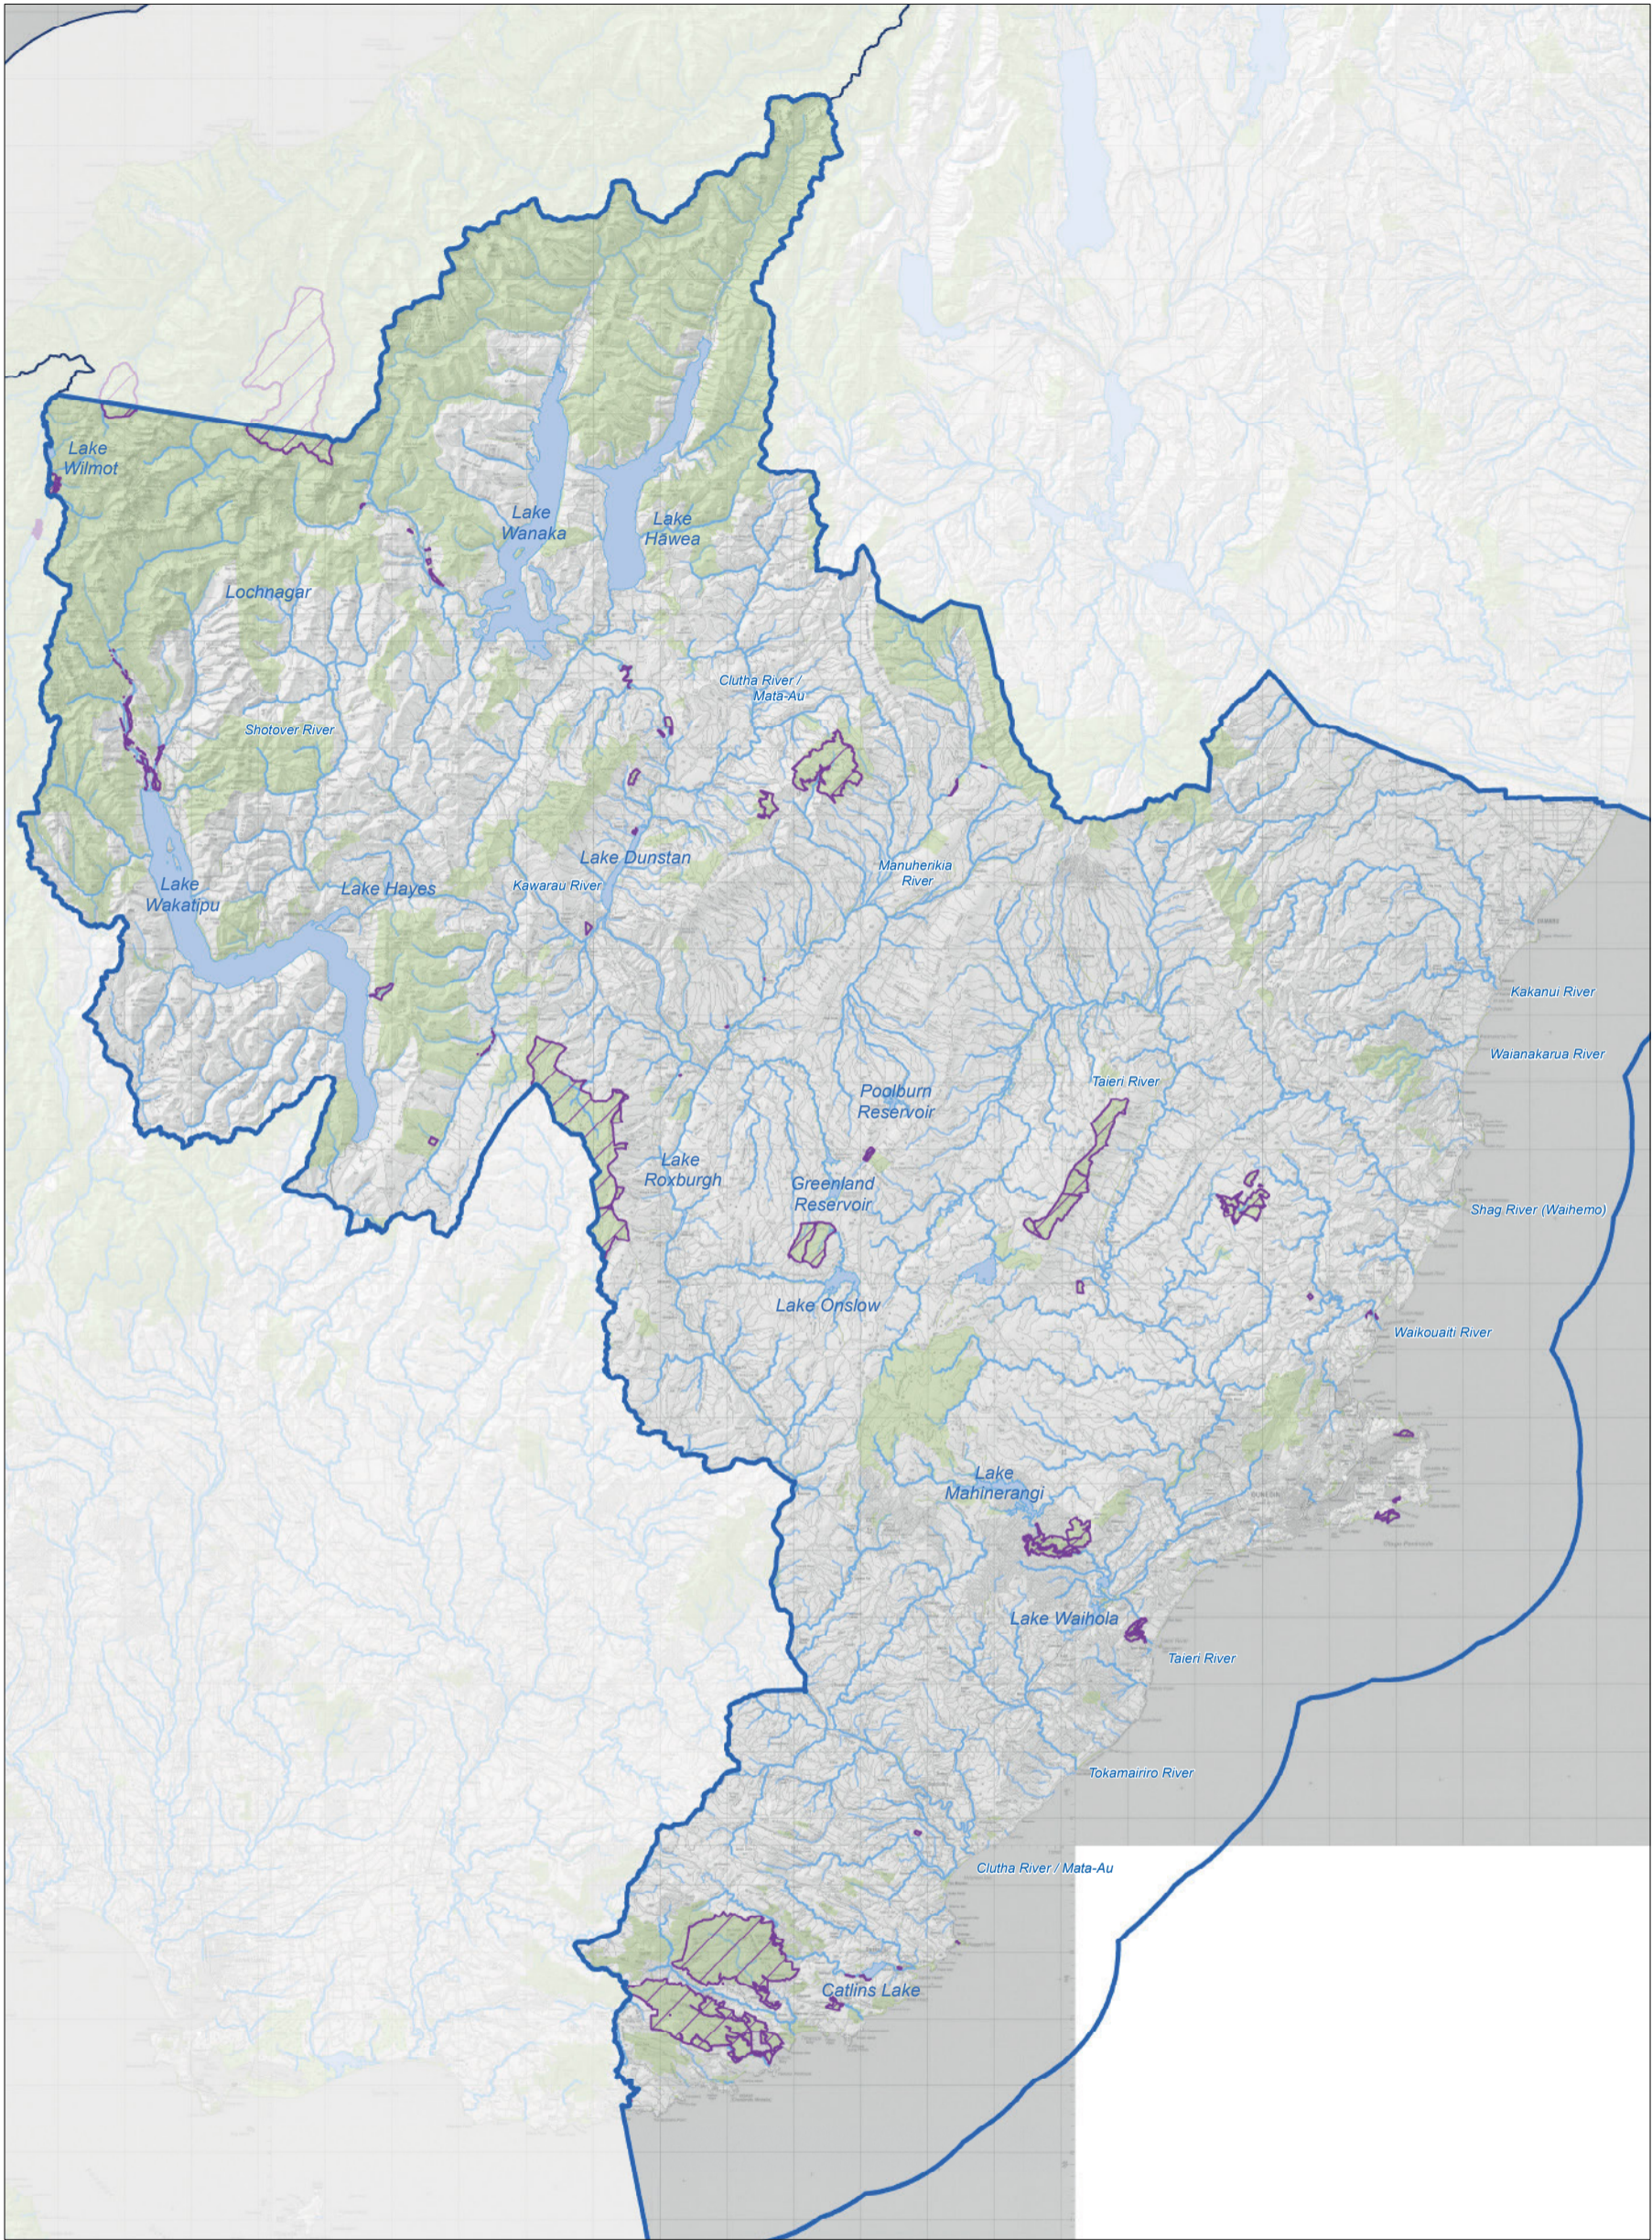

Map 5 Places overview

Conservation Management Strategy  
Otago

Map 5.1 Mount Aspiring National Park/Tititea Place

Conservation Management Strategy  
Otago

Map 5.1.1 Mount Aspiring National Park/Tititea Place - detail

Map 5.6 Central Otago Drylands/Manuherikia Place  
 Conservation Management Strategy  
 Otago

Map 5.6.1 Central Otago Drylands/Manuherikia Place - detail

Conservation Management Strategy  
Otago

Map 5.7 Eastern Otago and Lowlands/Maukaatua Place  
 Conservation Management Strategy  
 Otago

Map 5.7.1 Eastern Otago and Lowlands/Maukaatua Place - detail

Conservation Management Strategy  
Otago

Map 5.8 Catlins/Te Ākau Tai Toka Place  
 Conservation Management Strategy  
 Otago

Map 5.9 Marine/Te Tai o Arai te Uru Place  
 Conservation Management Strategy  
 Otago

Map 5.10 Freshwater/Wai Māori Place  
 Conservation Management Strategy  
 Otago