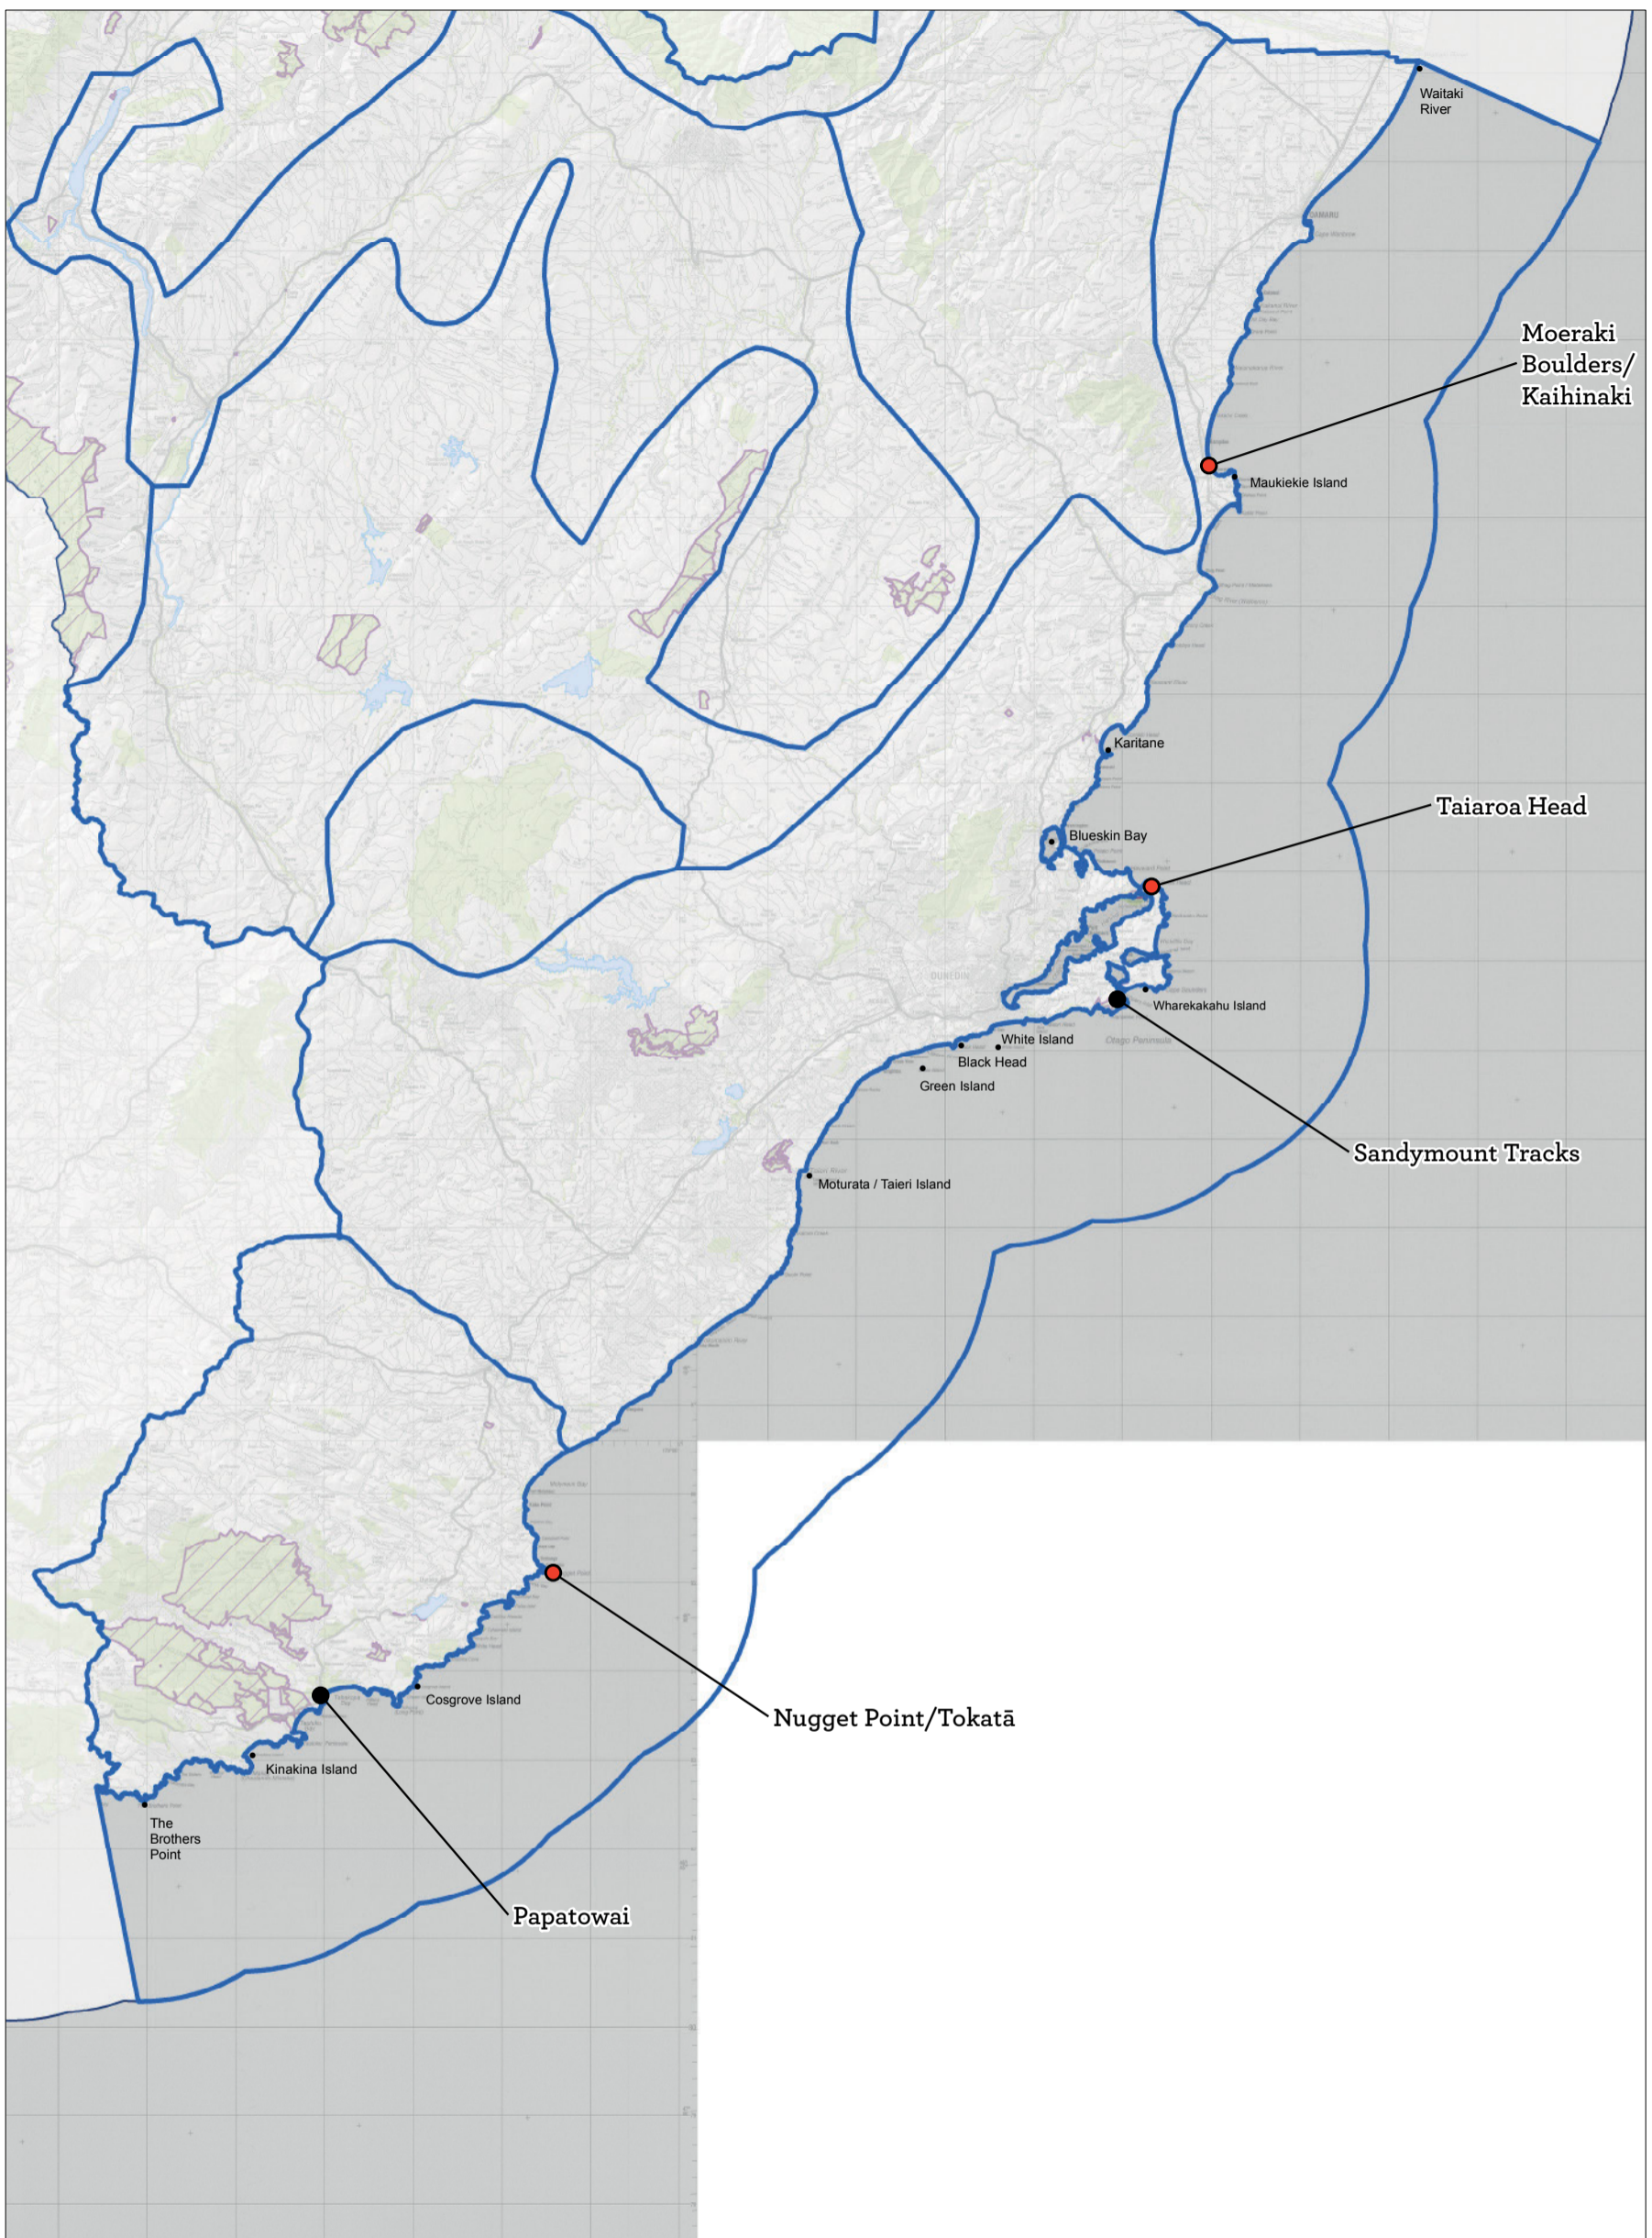

Map 5 Places overview

Conservation Management Strategy  
Otago

Map 5.1 Mount Aspiring National Park/Tititea Place

Conservation Management Strategy  
Otago

Map 5.1.1 Mount Aspiring National Park/Tititea Place - detail

Map 5.6 Central Otago Drylands/Manuherikia Place  
 Conservation Management Strategy  
 Otago

Map 5.6.1 Central Otago Drylands/Manuherikia Place - detail

Conservation Management Strategy  
Otago

Map 5.7 Eastern Otago and Lowlands/Maukaatua Place  
 Conservation Management Strategy  
 Otago

Map 5.7.1 Eastern Otago and Lowlands/Maukaatua Place - detail

Conservation Management Strategy  
Otago

Map 5.8 Catlins/Te Ākau Tai Toka Place  
 Conservation Management Strategy  
 Otago

Map 5.9 Marine/Te Tai o Arai te Uru Place  
 Conservation Management Strategy  
 Otago

Map 5.10 Freshwater/Wai Māori Place  
 Conservation Management Strategy  
 Otago