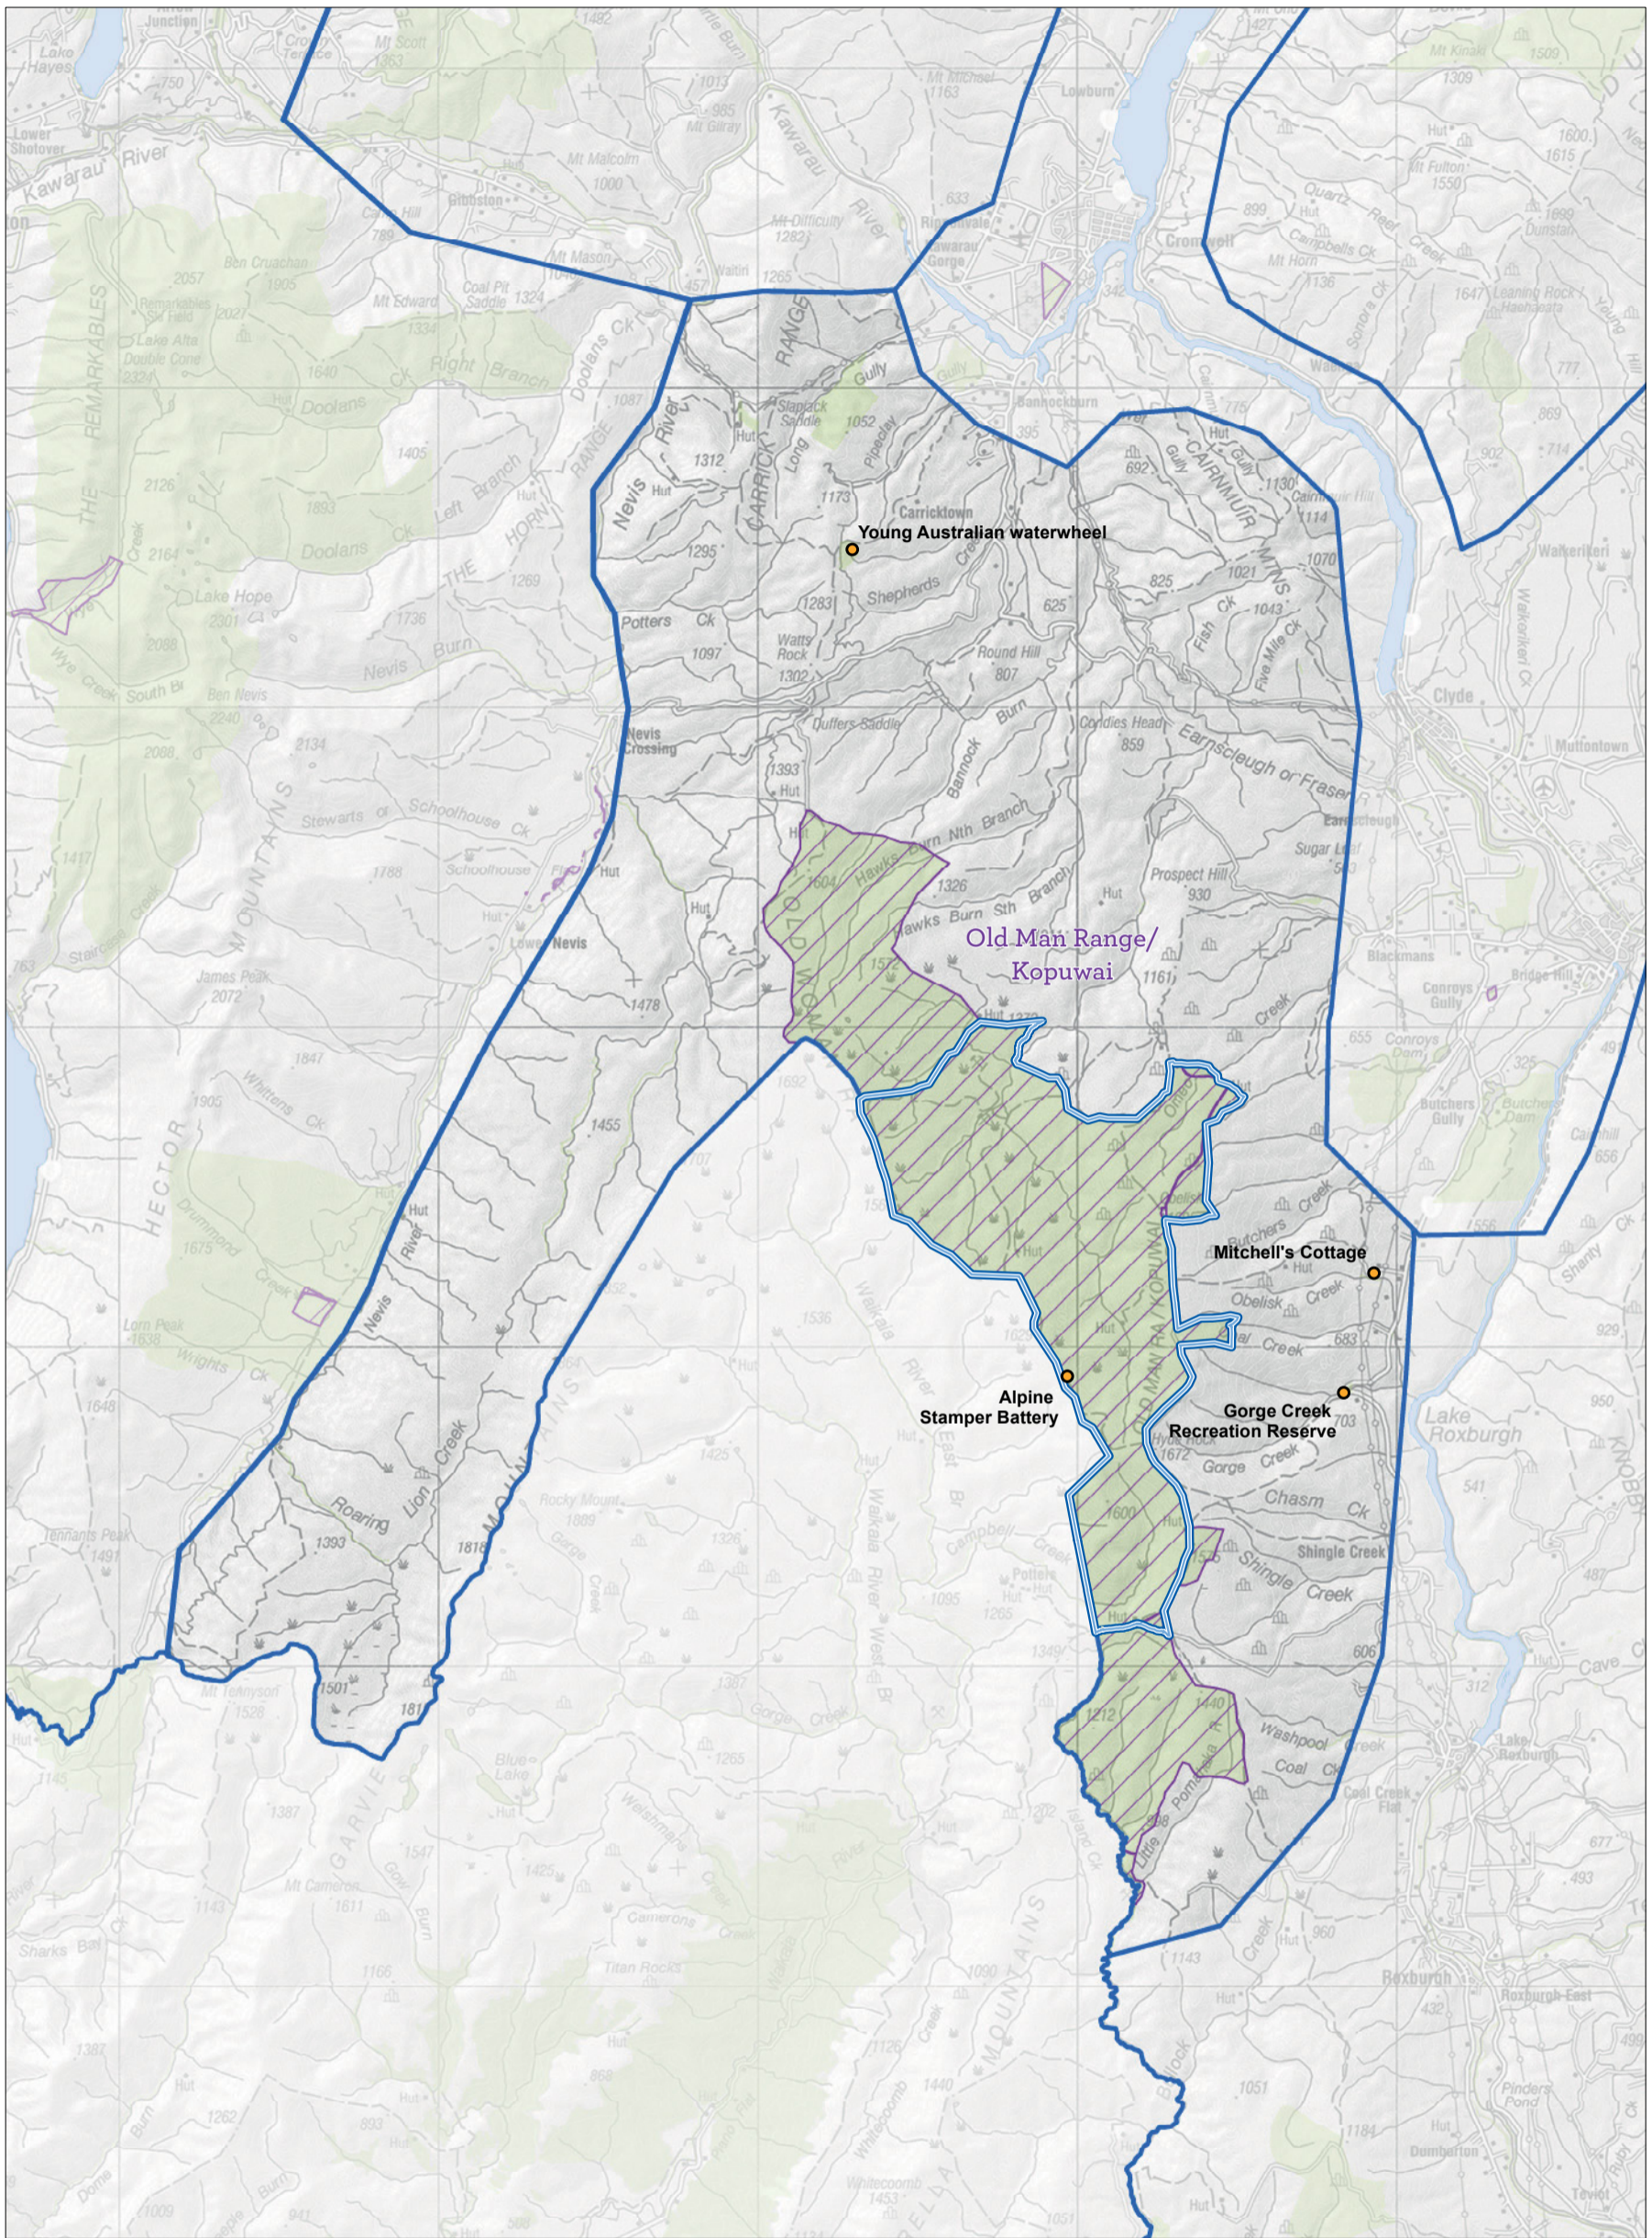

Map 5 Places overview

Conservation Management Strategy  
Otago

Map 5.1 Mount Aspiring National Park/Tititea Place

Conservation Management Strategy  
Otago

Map 5.1.1 Mount Aspiring National Park/Tititea Place - detail

Conservation Management Strategy  
Otago

Map 5.4.1 Central Otago Uplands Place - detail

Conservation Management Strategy  
Otago

Map 5.5 Old Man Range/Kopuwai, Old Woman Range, Garvie Mountains Place

Conservation Management Strategy  
Otago

Map 5.6 Central Otago Drylands/Manuherikia Place  
 Conservation Management Strategy  
 Otago

Map 5.6.1 Central Otago Drylands/Manuherikia Place - detail

Conservation Management Strategy  
Otago

Map 5.7 Eastern Otago and Lowlands/Maukaatua Place  
 Conservation Management Strategy  
 Otago

Map 5.7.1 Eastern Otago and Lowlands/Maukaatua Place - detail

Conservation Management Strategy  
Otago

Map 5.8 Catlins/Te Ākau Tai Toka Place  
 Conservation Management Strategy  
 Otago

Map 5.9 Marine/Te Tai o Arai te Uru Place  
 Conservation Management Strategy  
 Otago