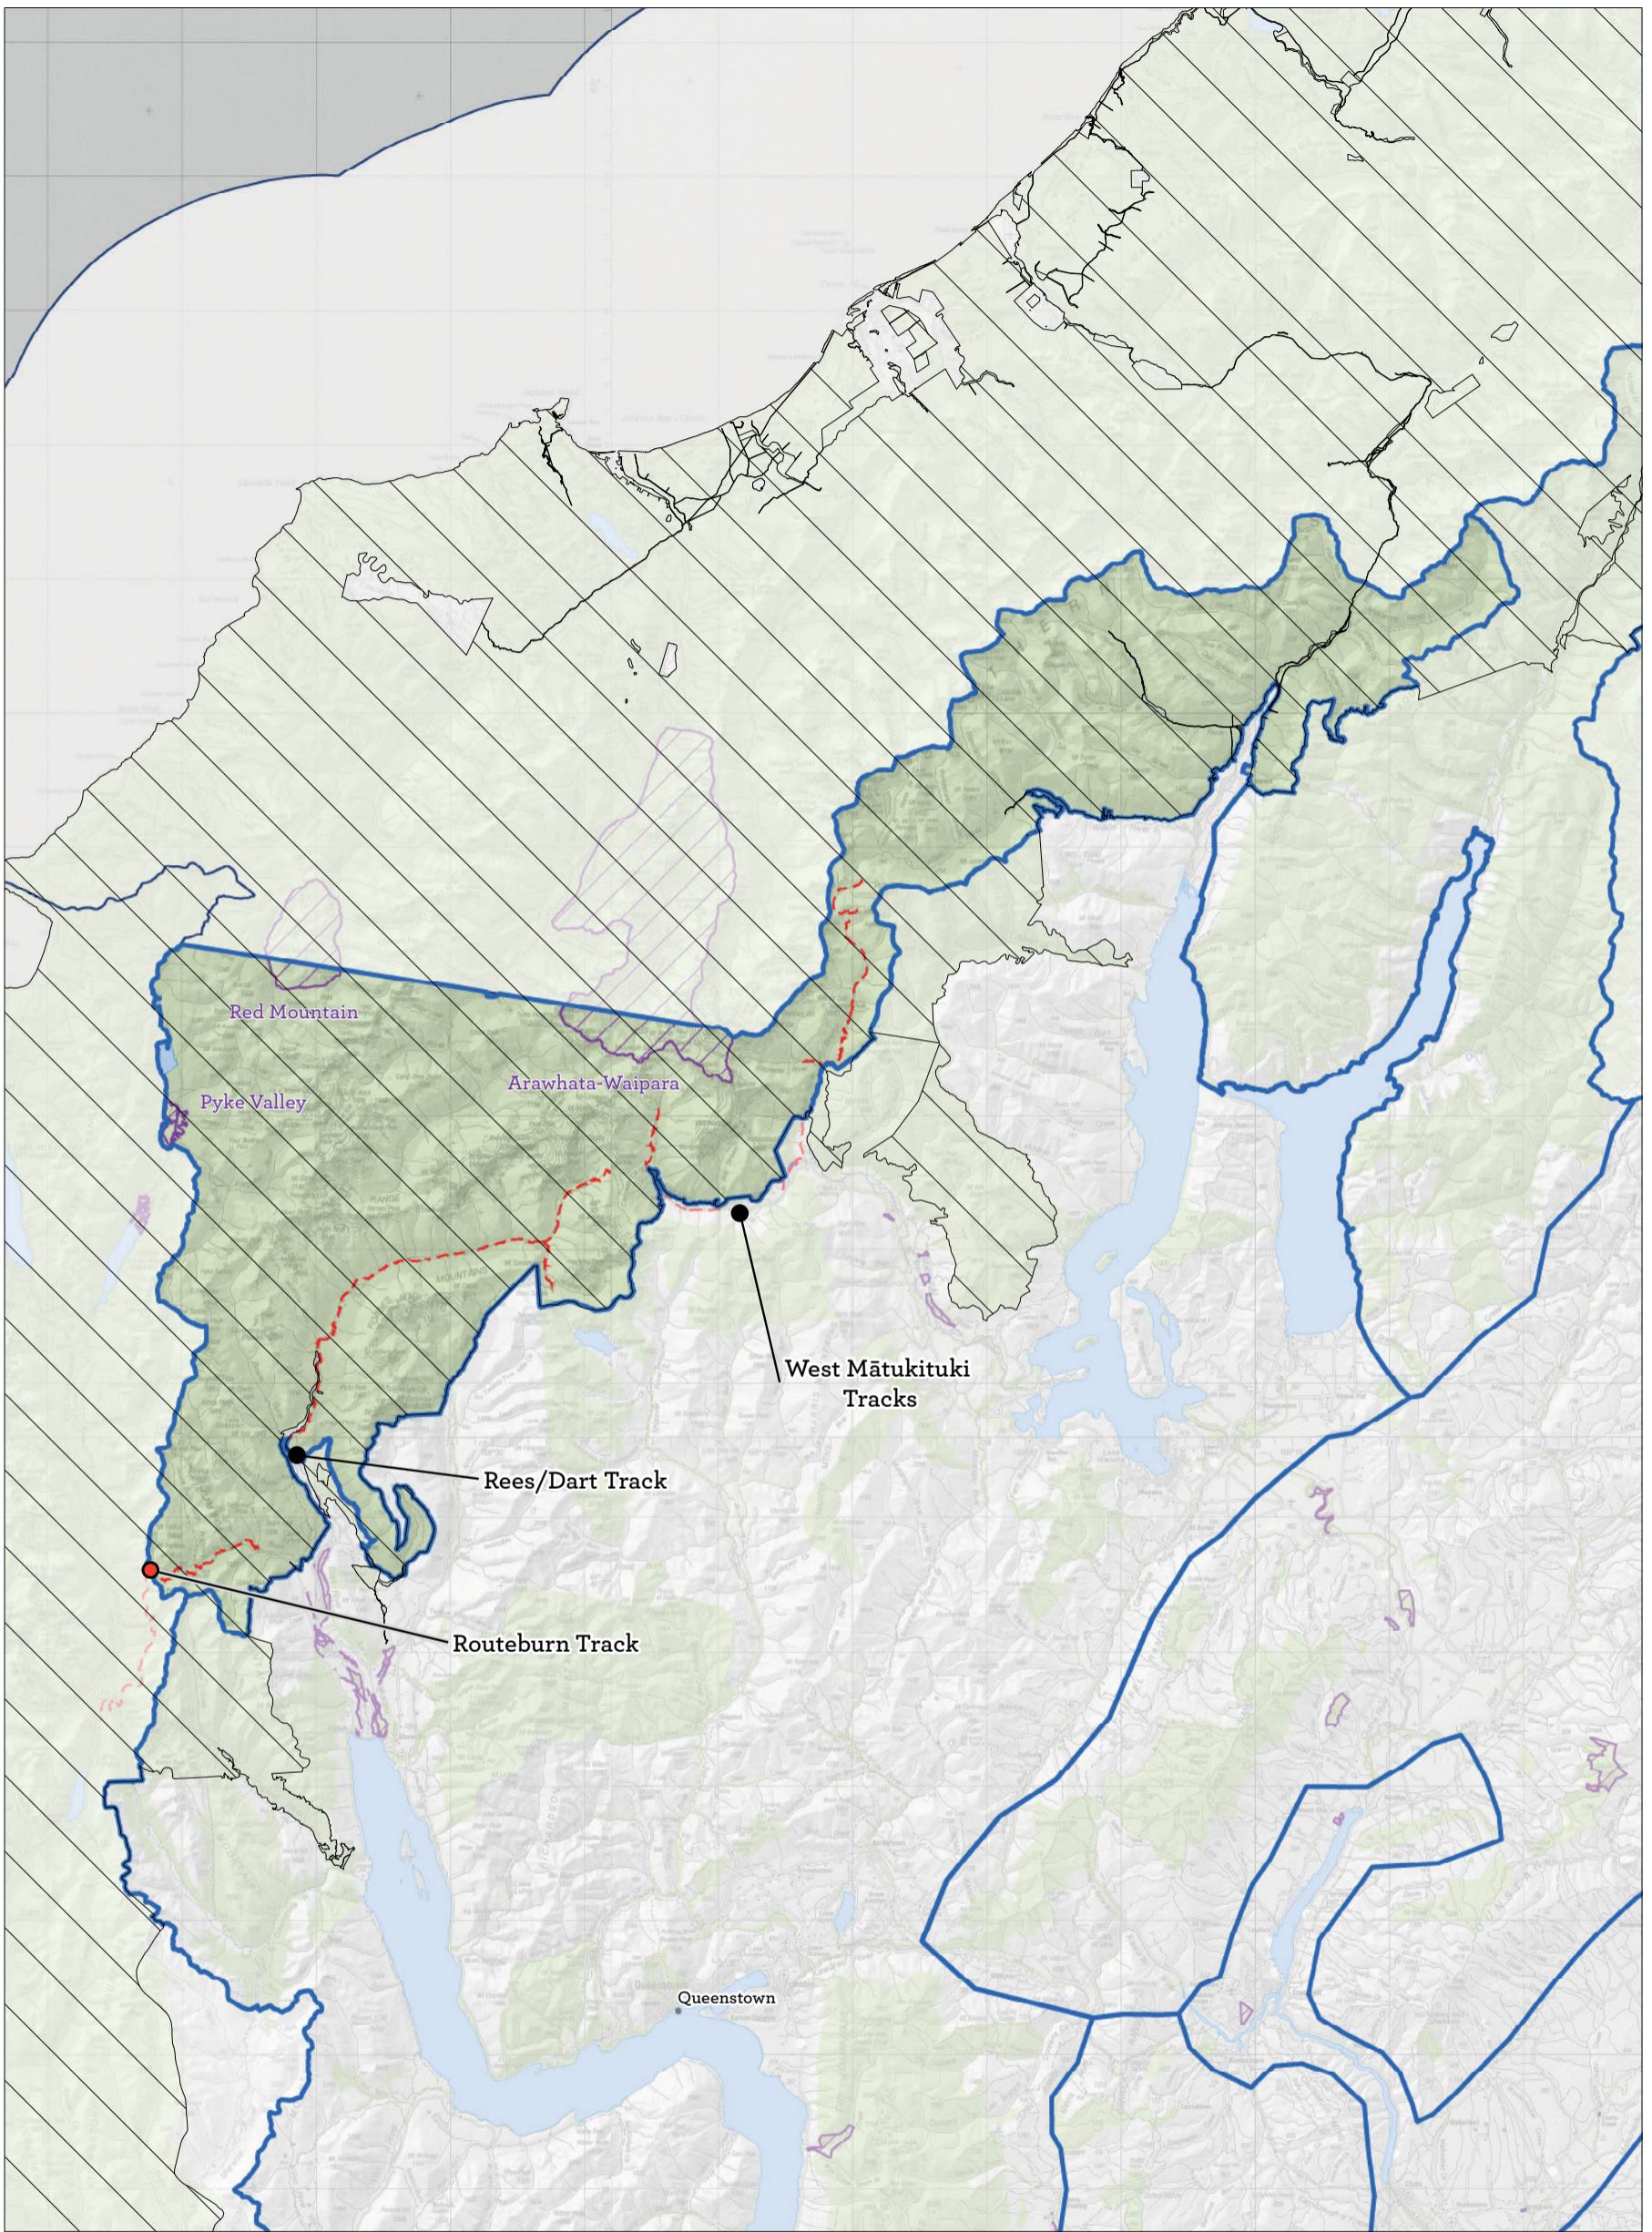

Map 5 Places overview

Conservation Management Strategy  
Otago

Map 5.1 Mount Aspiring National Park/Tititea Place

Conservation Management Strategy  
Otago

Map 5.1.1 Mount Aspiring National Park/Tititea Place - detail

Map 5.7.1 Eastern Otago and Lowlands/Maukaatua Place - detail

Conservation Management Strategy  
Otago

Map 5.8 Catlins/Te Ākau Tai Toka Place  
 Conservation Management Strategy  
 Otago

Map 5.9 Marine/Te Tai o Arai te Uru Place  
 Conservation Management Strategy  
 Otago