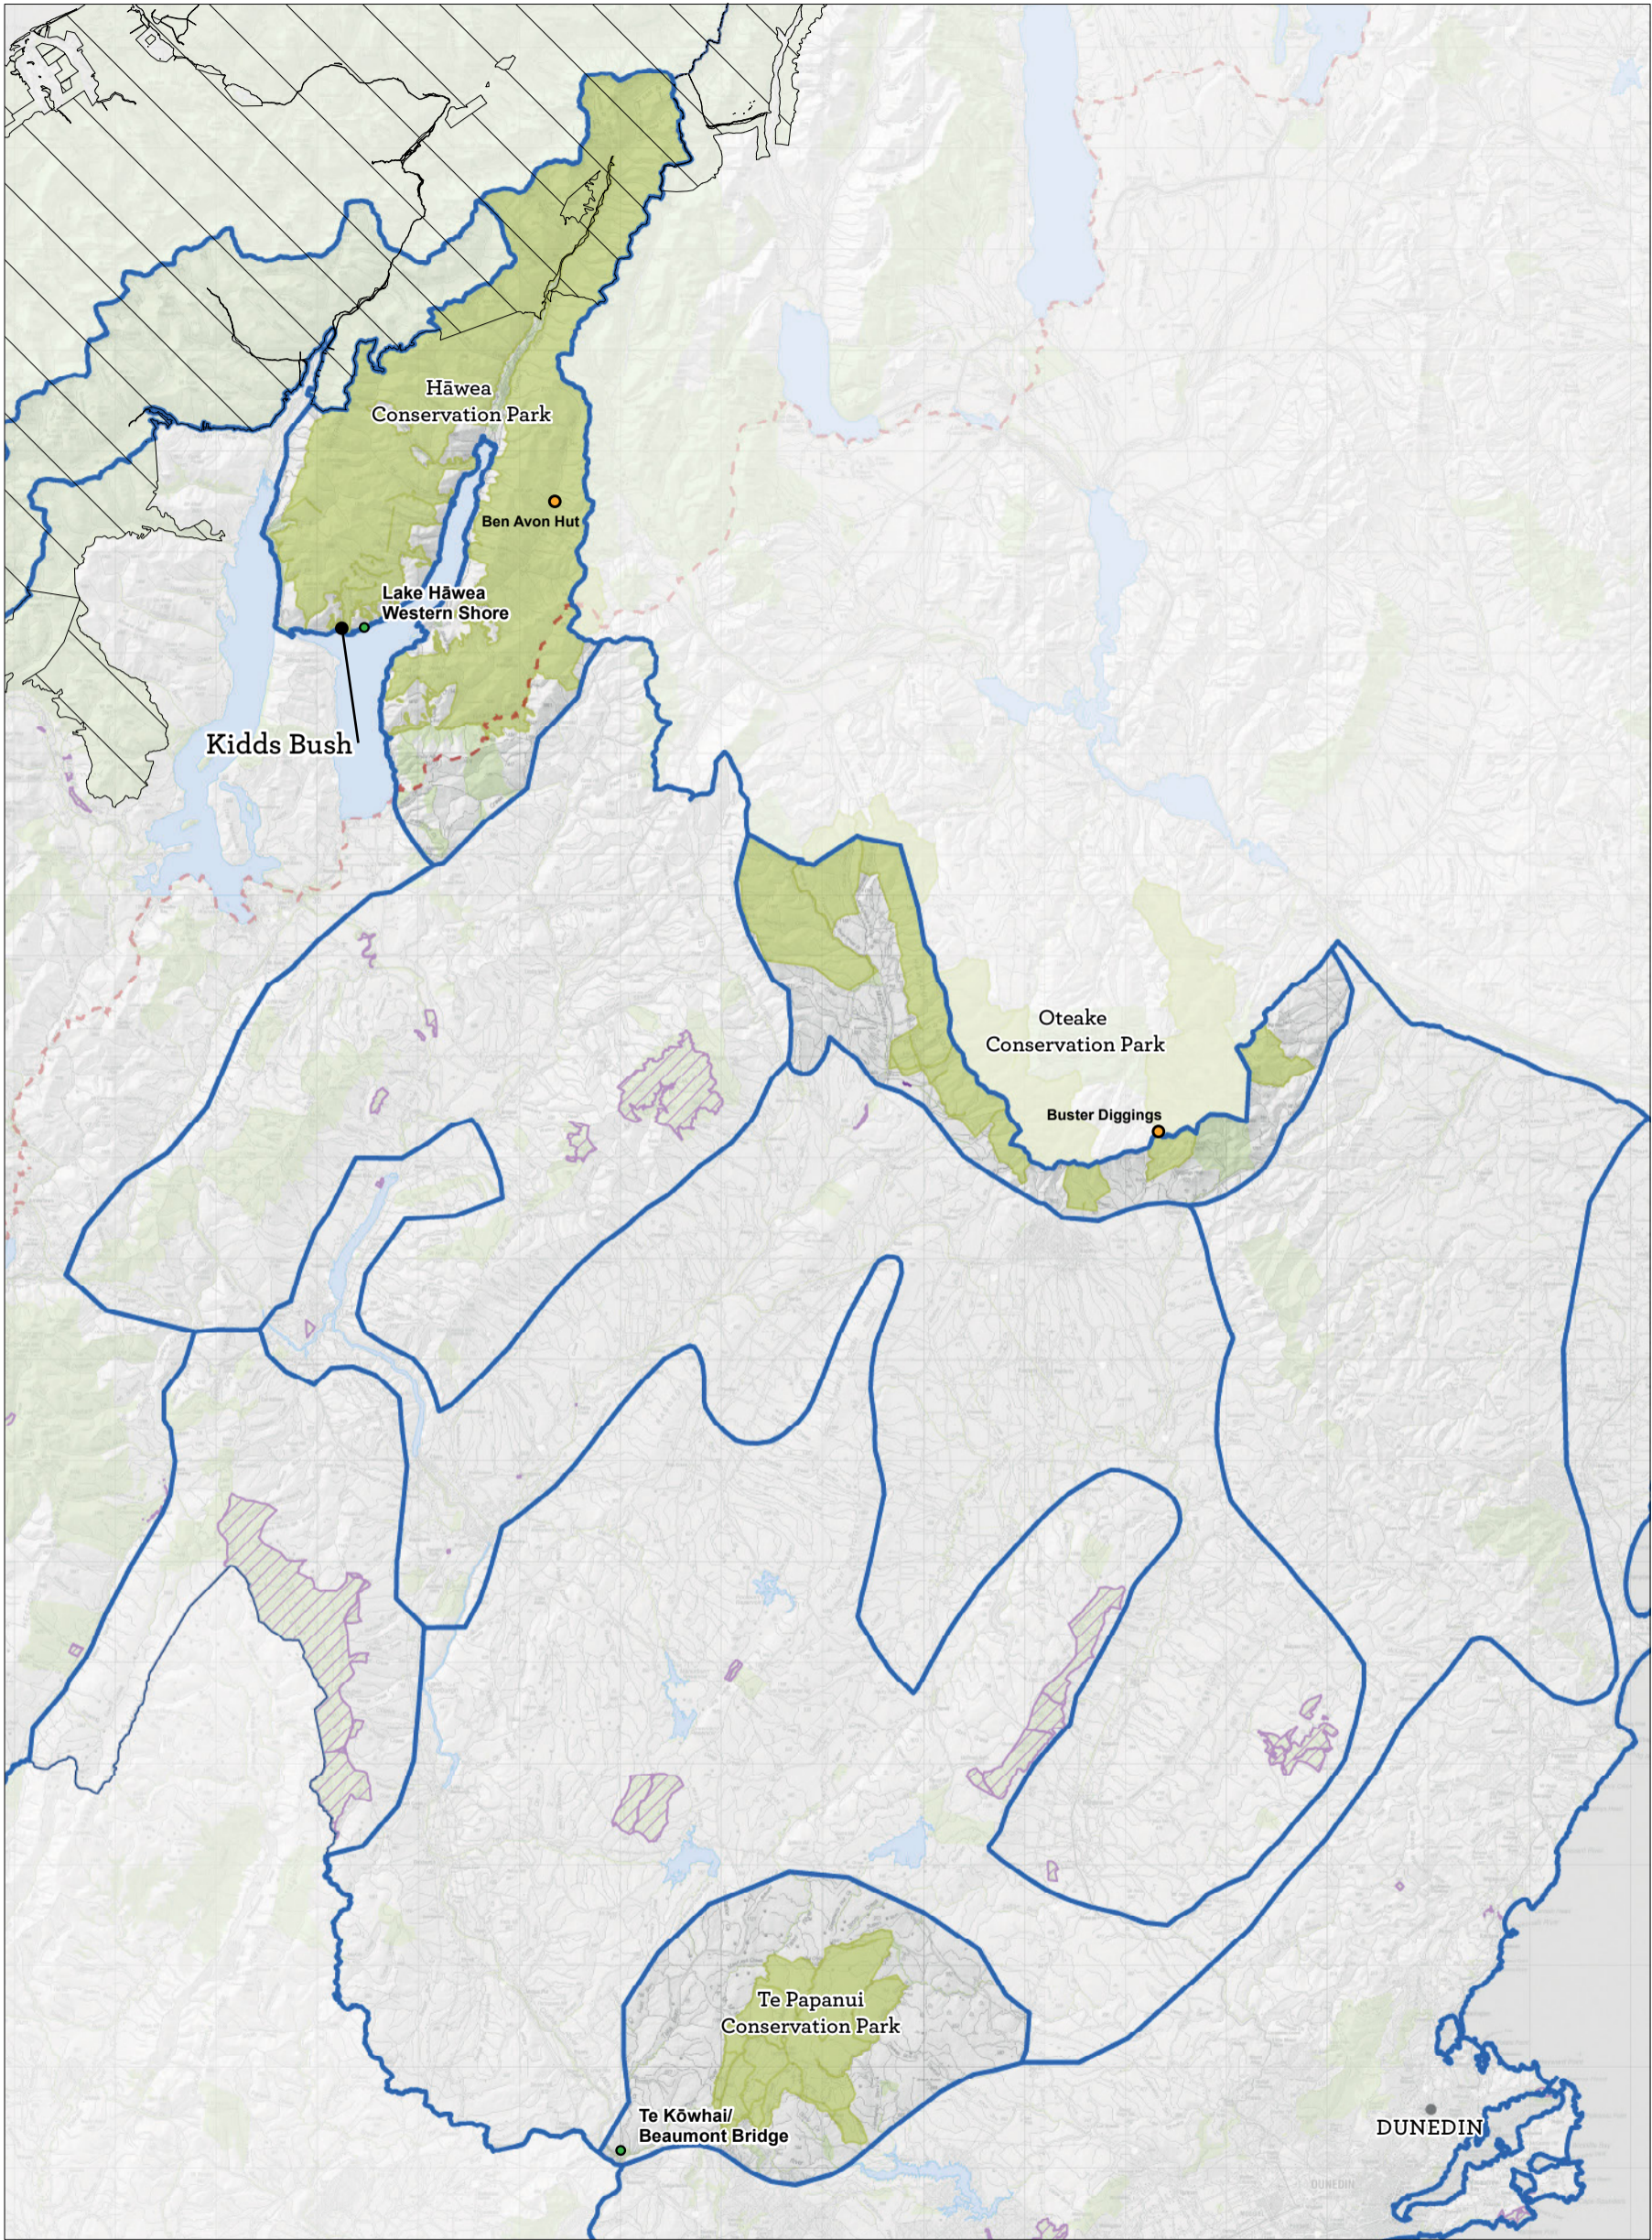

Map 5 Places overview

Conservation Management Strategy  
Otago

Map 5.1 Mount Aspiring National Park/Tititea Place

Conservation Management Strategy  
Otago

Map 5.1.1 Mount Aspiring National Park/Tititea Place - detail

Conservation Management Strategy  
Otago

Map 5.2 Te Papanui, Oteake and Hāwea Conservation Parks Place

Conservation Management Strategy  
 Otago

Map 5.3 Western Lakes and Mountains/Ngā Puna Wai Karikari a Rākaihautū Place

Map 5.7.1 Eastern Otago and Lowlands/Maukaatua Place - detail

Conservation Management Strategy  
Otago

Map 5.8 Catlins/Te Ākau Tai Toka Place  
 Conservation Management Strategy  
 Otago

Map 5.9 Marine/Te Tai o Arai te Uru Place  
 Conservation Management Strategy  
 Otago

Map 5.10 Freshwater/Wai Māori Place  
 Conservation Management Strategy  
 Otago