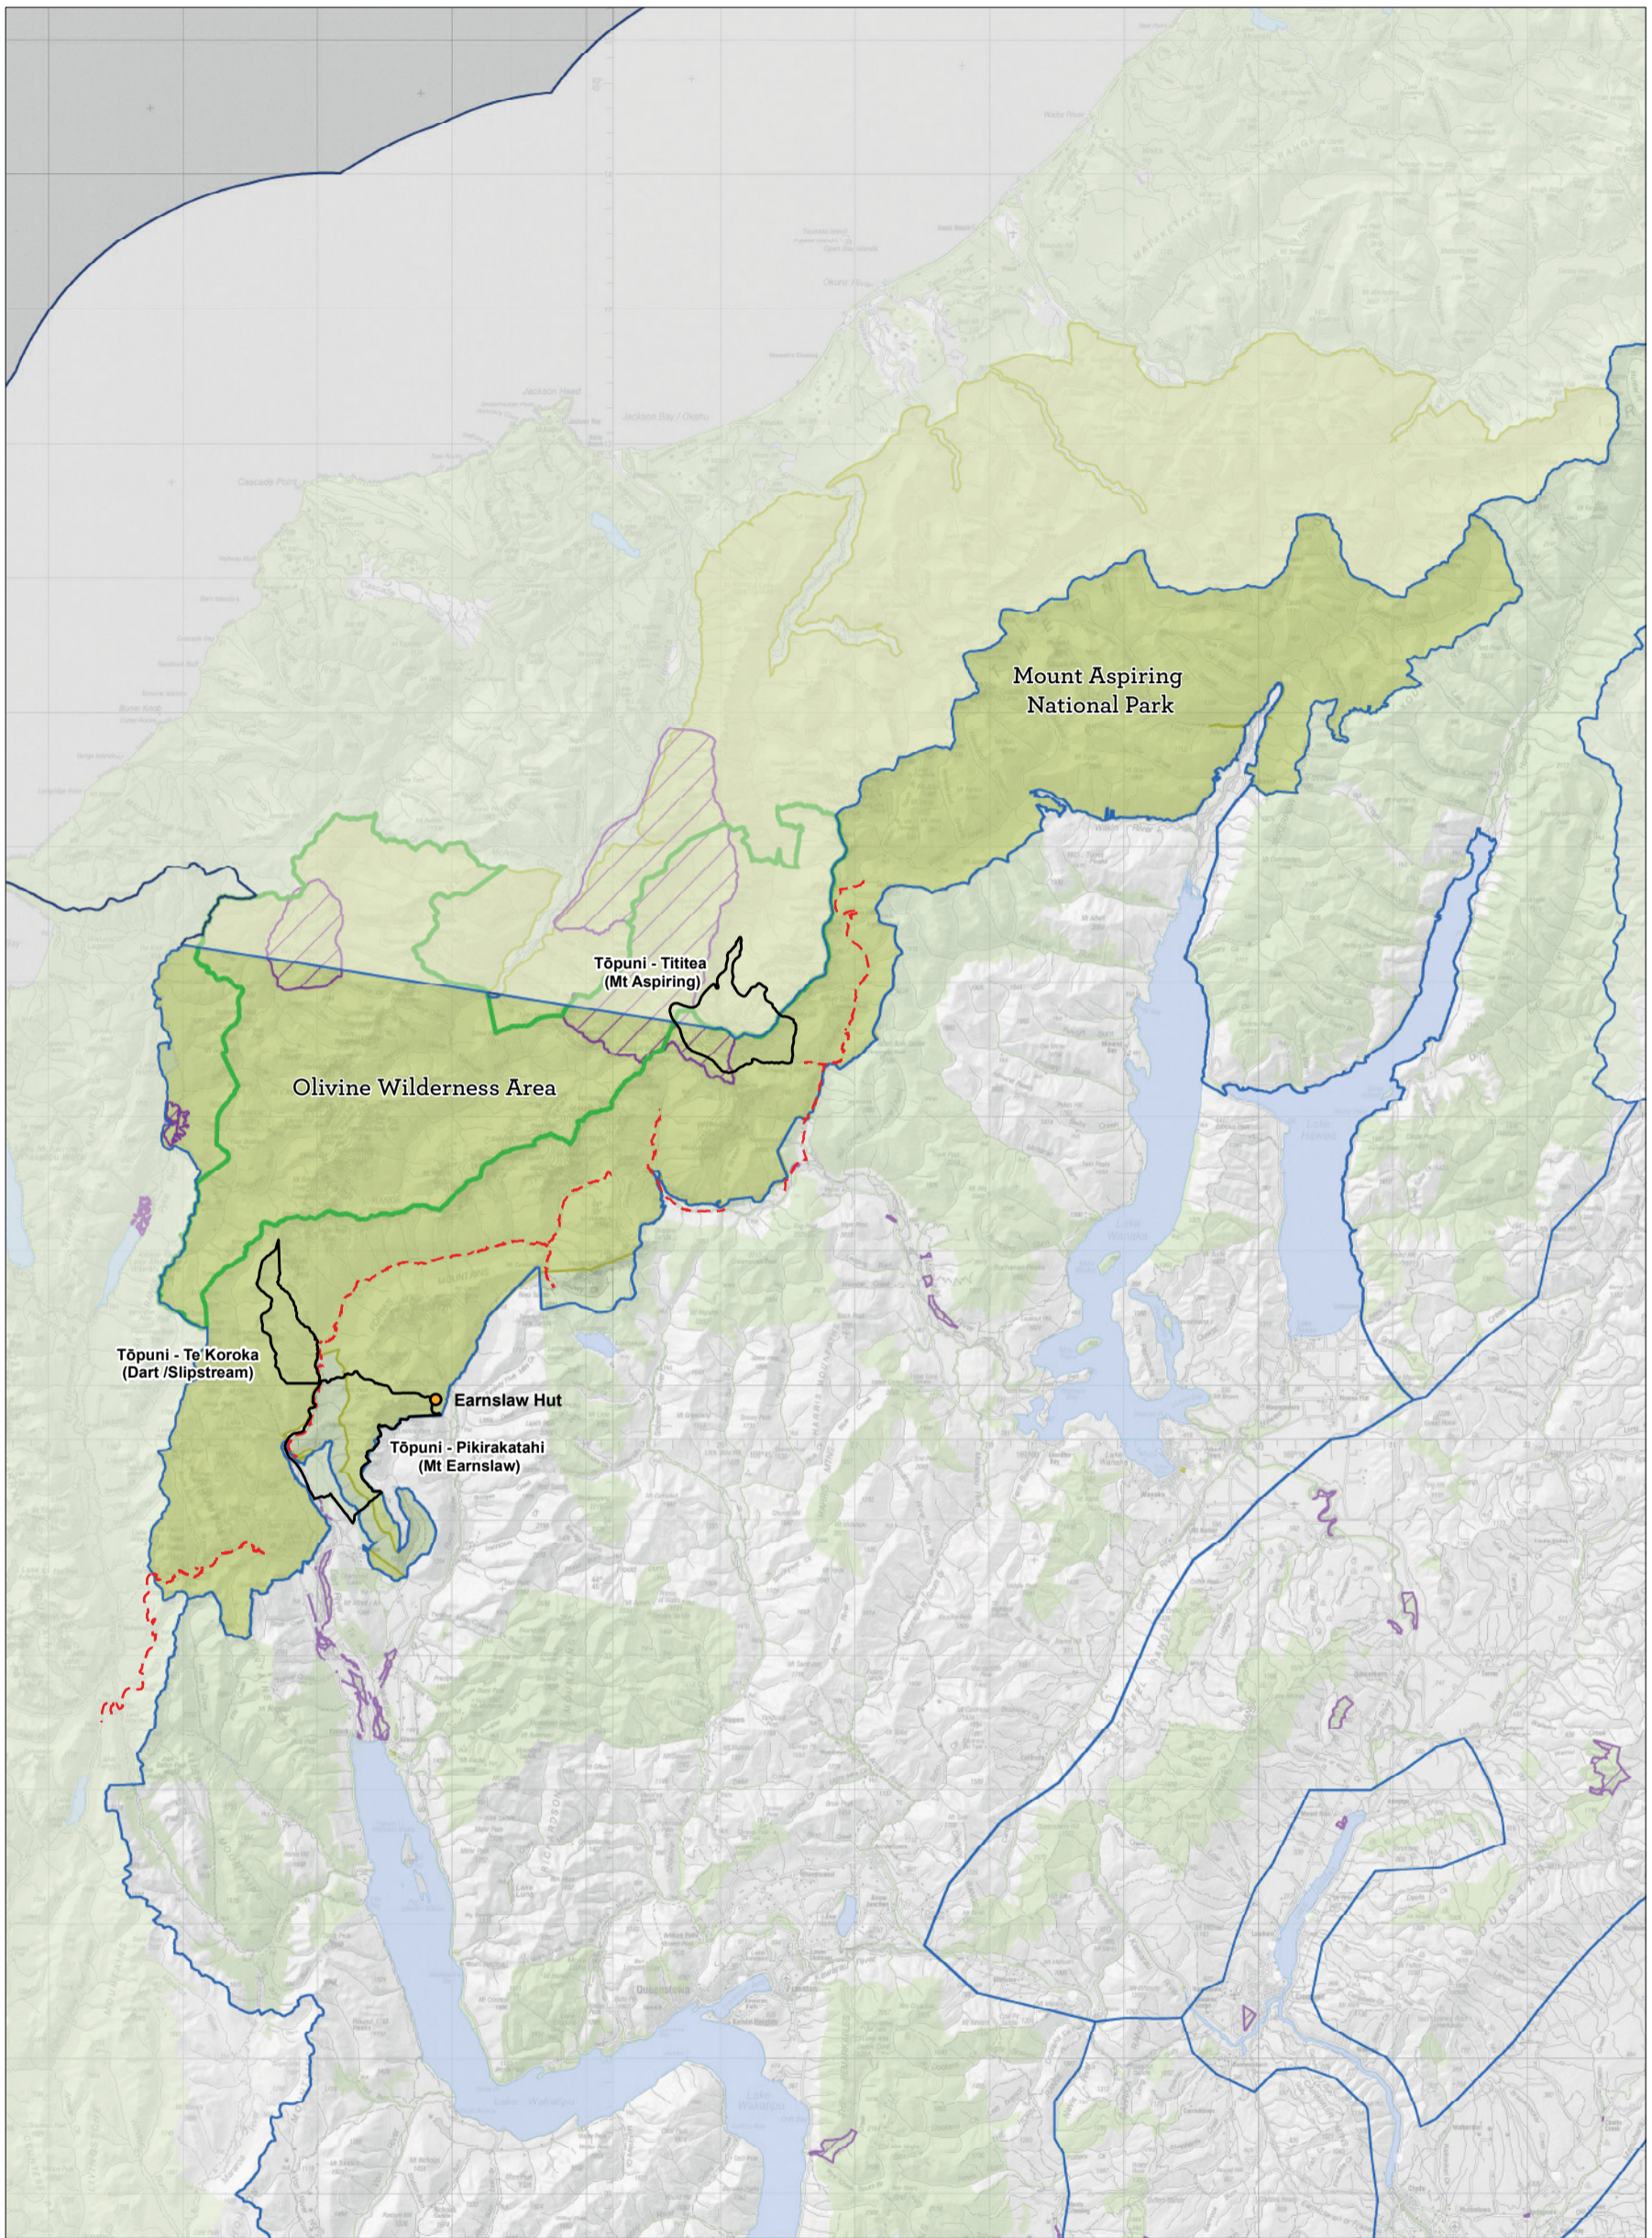

Map 5 Places overview

Conservation Management Strategy  
Otago

Map 5.1 Mount Aspiring National Park/Tititea Place

Conservation Management Strategy  
Otago

Map 5.1.1 Mount Aspiring National Park/Tititea Place - detail

Conservation Management Strategy  
Otago

Map 5.2 Te Papanui, Oteake and Hāwea Conservation Parks Place

Conservation Management Strategy  
 Otago

Map 5.3 Western Lakes and Mountains/Ngā Puna Wai Karikari a Rākaihautū Place

Map 5.7.1 Eastern Otago and Lowlands/Maukaatua Place - detail

Conservation Management Strategy  
Otago

Map 5.8 Catlins/Te Ākau Tai Toka Place  
 Conservation Management Strategy  
 Otago

Map 5.9 Marine/Te Tai o Arai te Uru Place  
 Conservation Management Strategy  
 Otago

Map 5.10 Freshwater/Wai Māori Place  
 Conservation Management Strategy  
 Otago