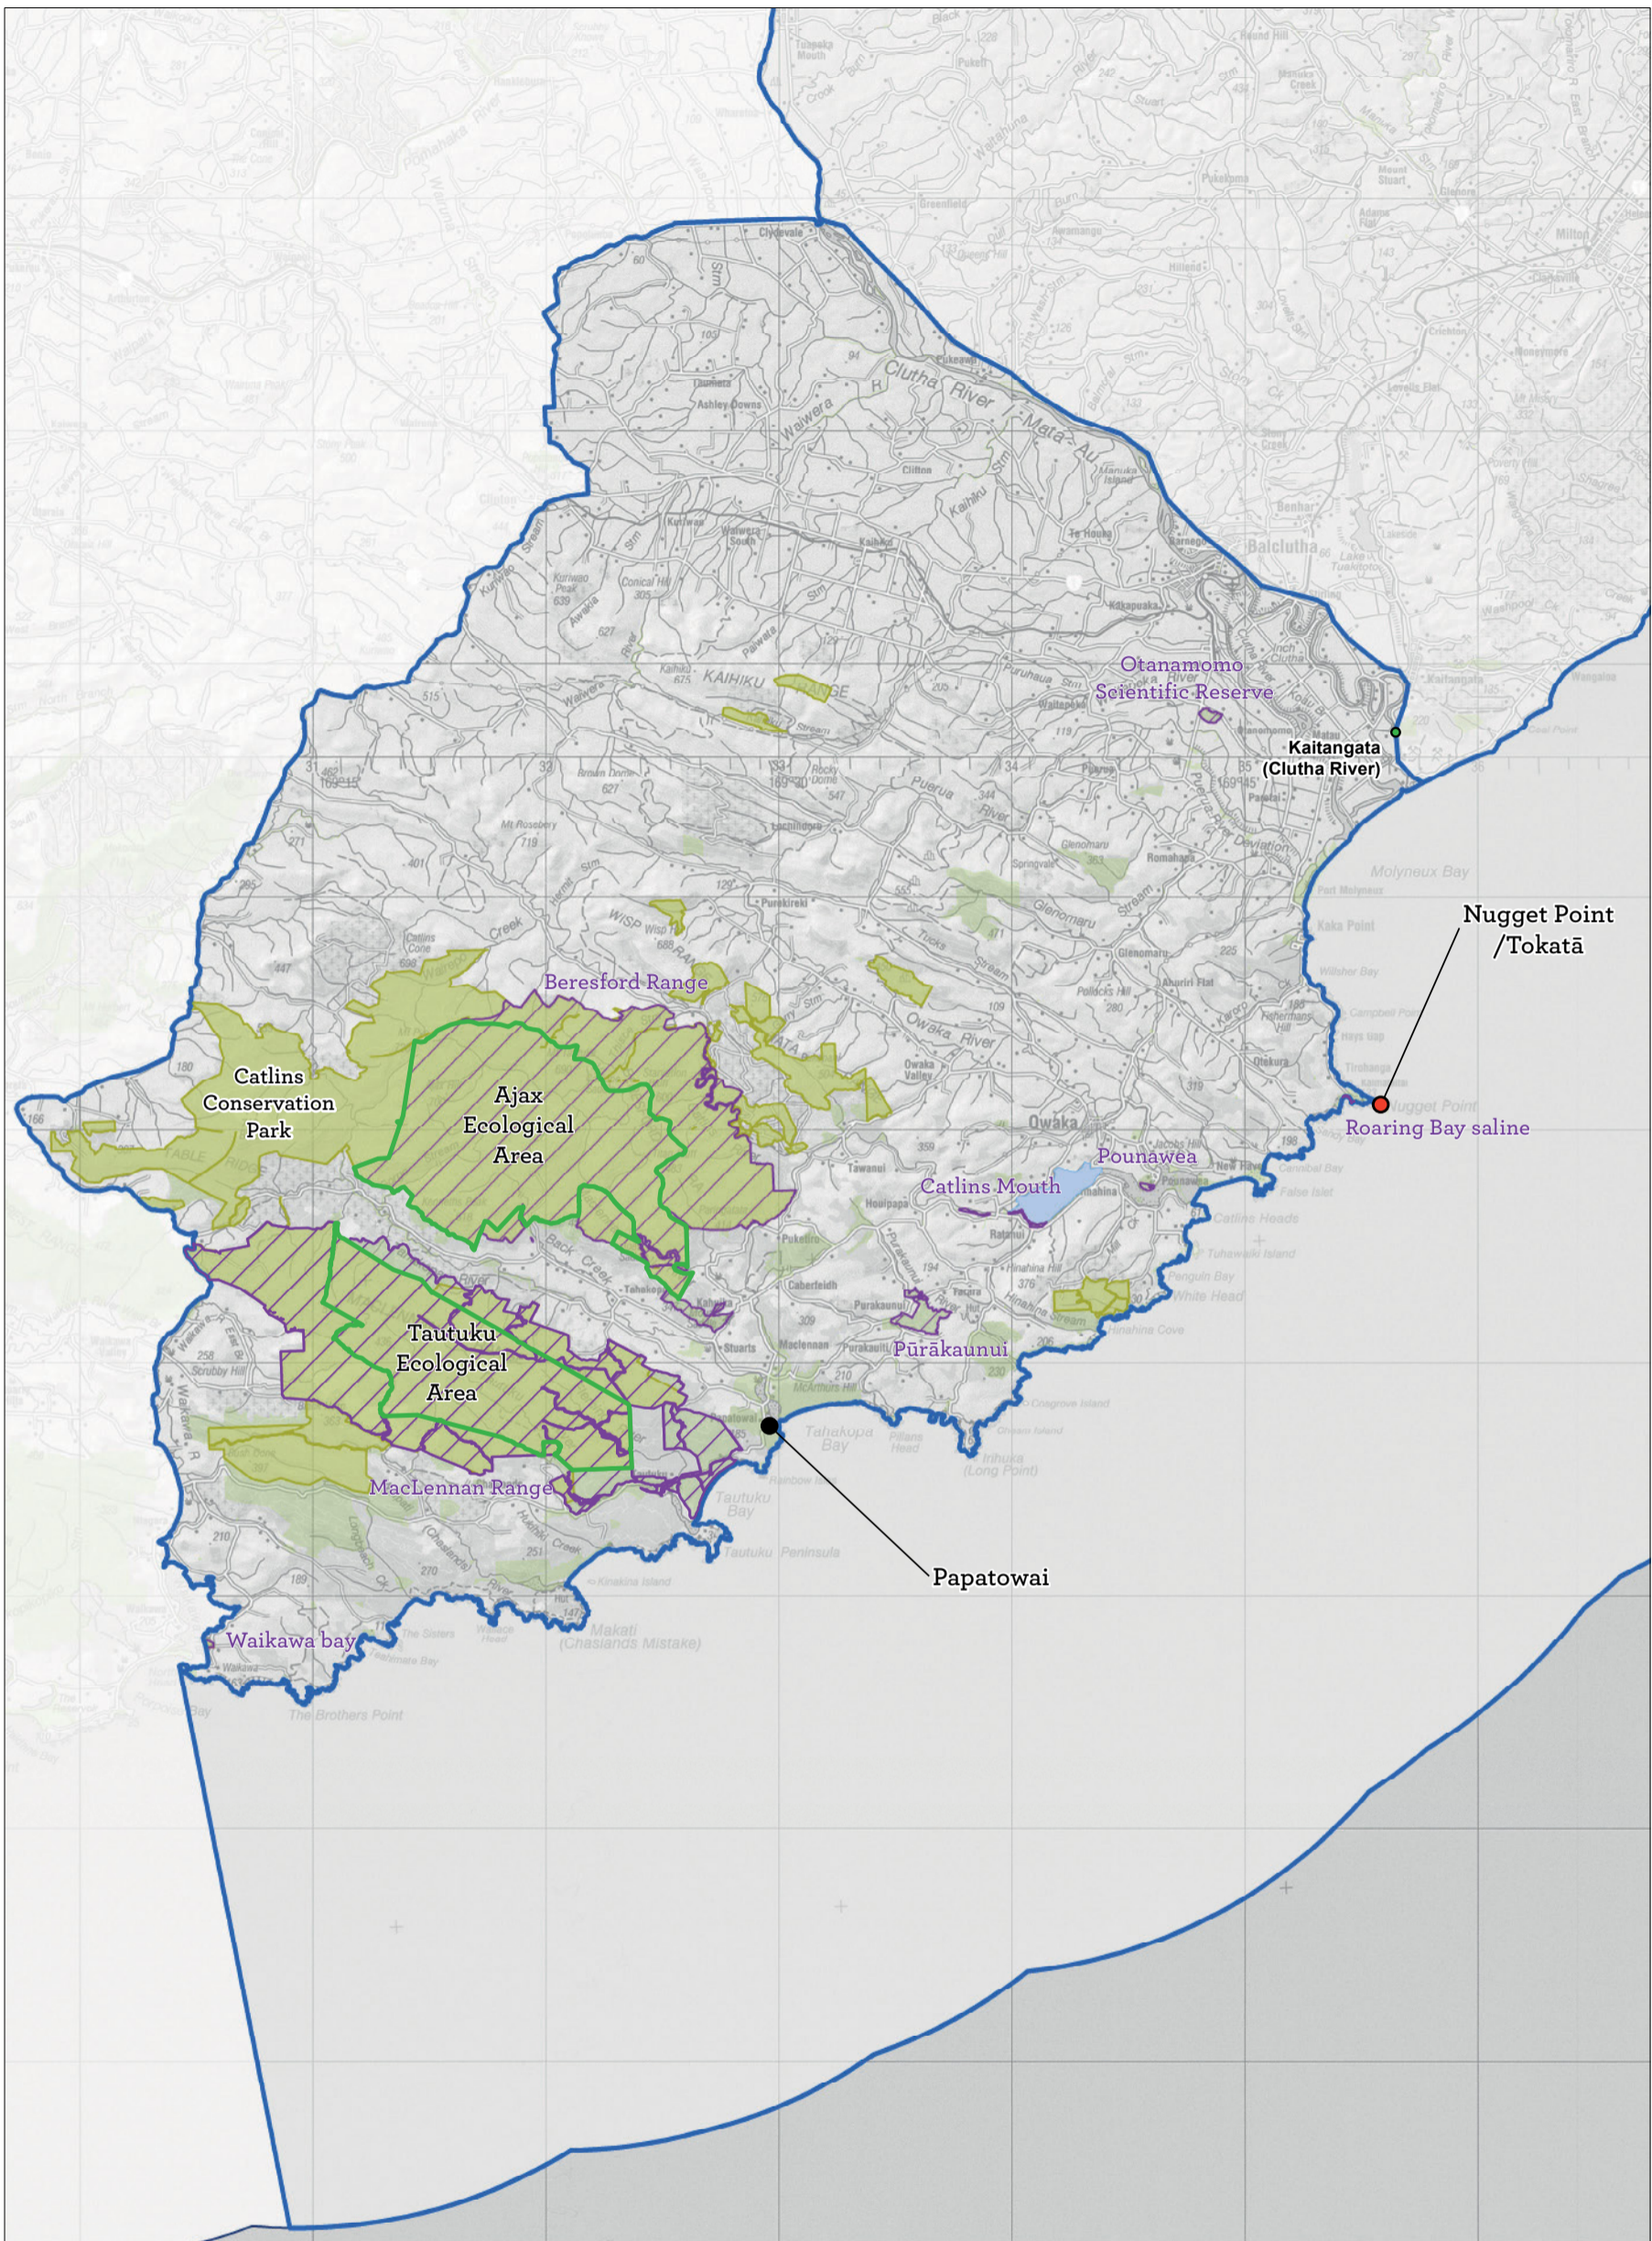

Map 5 Places overview

Conservation Management Strategy  
Otago

Map 5.1 Mount Aspiring National Park/Tititea Place

Conservation Management Strategy  
Otago

Map 5.1.1 Mount Aspiring National Park/Tititea Place - detail

Map 5.6 Central Otago Drylands/Manuherikia Place  
 Conservation Management Strategy  
 Otago

Map 5.6.1 Central Otago Drylands/Manuherikia Place - detail

Conservation Management Strategy  
Otago

Map 5.7 Eastern Otago and Lowlands/Maukaatua Place  
 Conservation Management Strategy  
 Otago

Map 5.7.1 Eastern Otago and Lowlands/Maukaatua Place - detail

Conservation Management Strategy  
Otago

Map 5.8 Catlins/Te Ākau Tai Toka Place  
 Conservation Management Strategy  
 Otago

Map 5.9 Marine/Te Tai o Arai te Uru Place  
 Conservation Management Strategy  
 Otago

Map 5.10 Freshwater/Wai Māori Place  
 Conservation Management Strategy  
 Otago