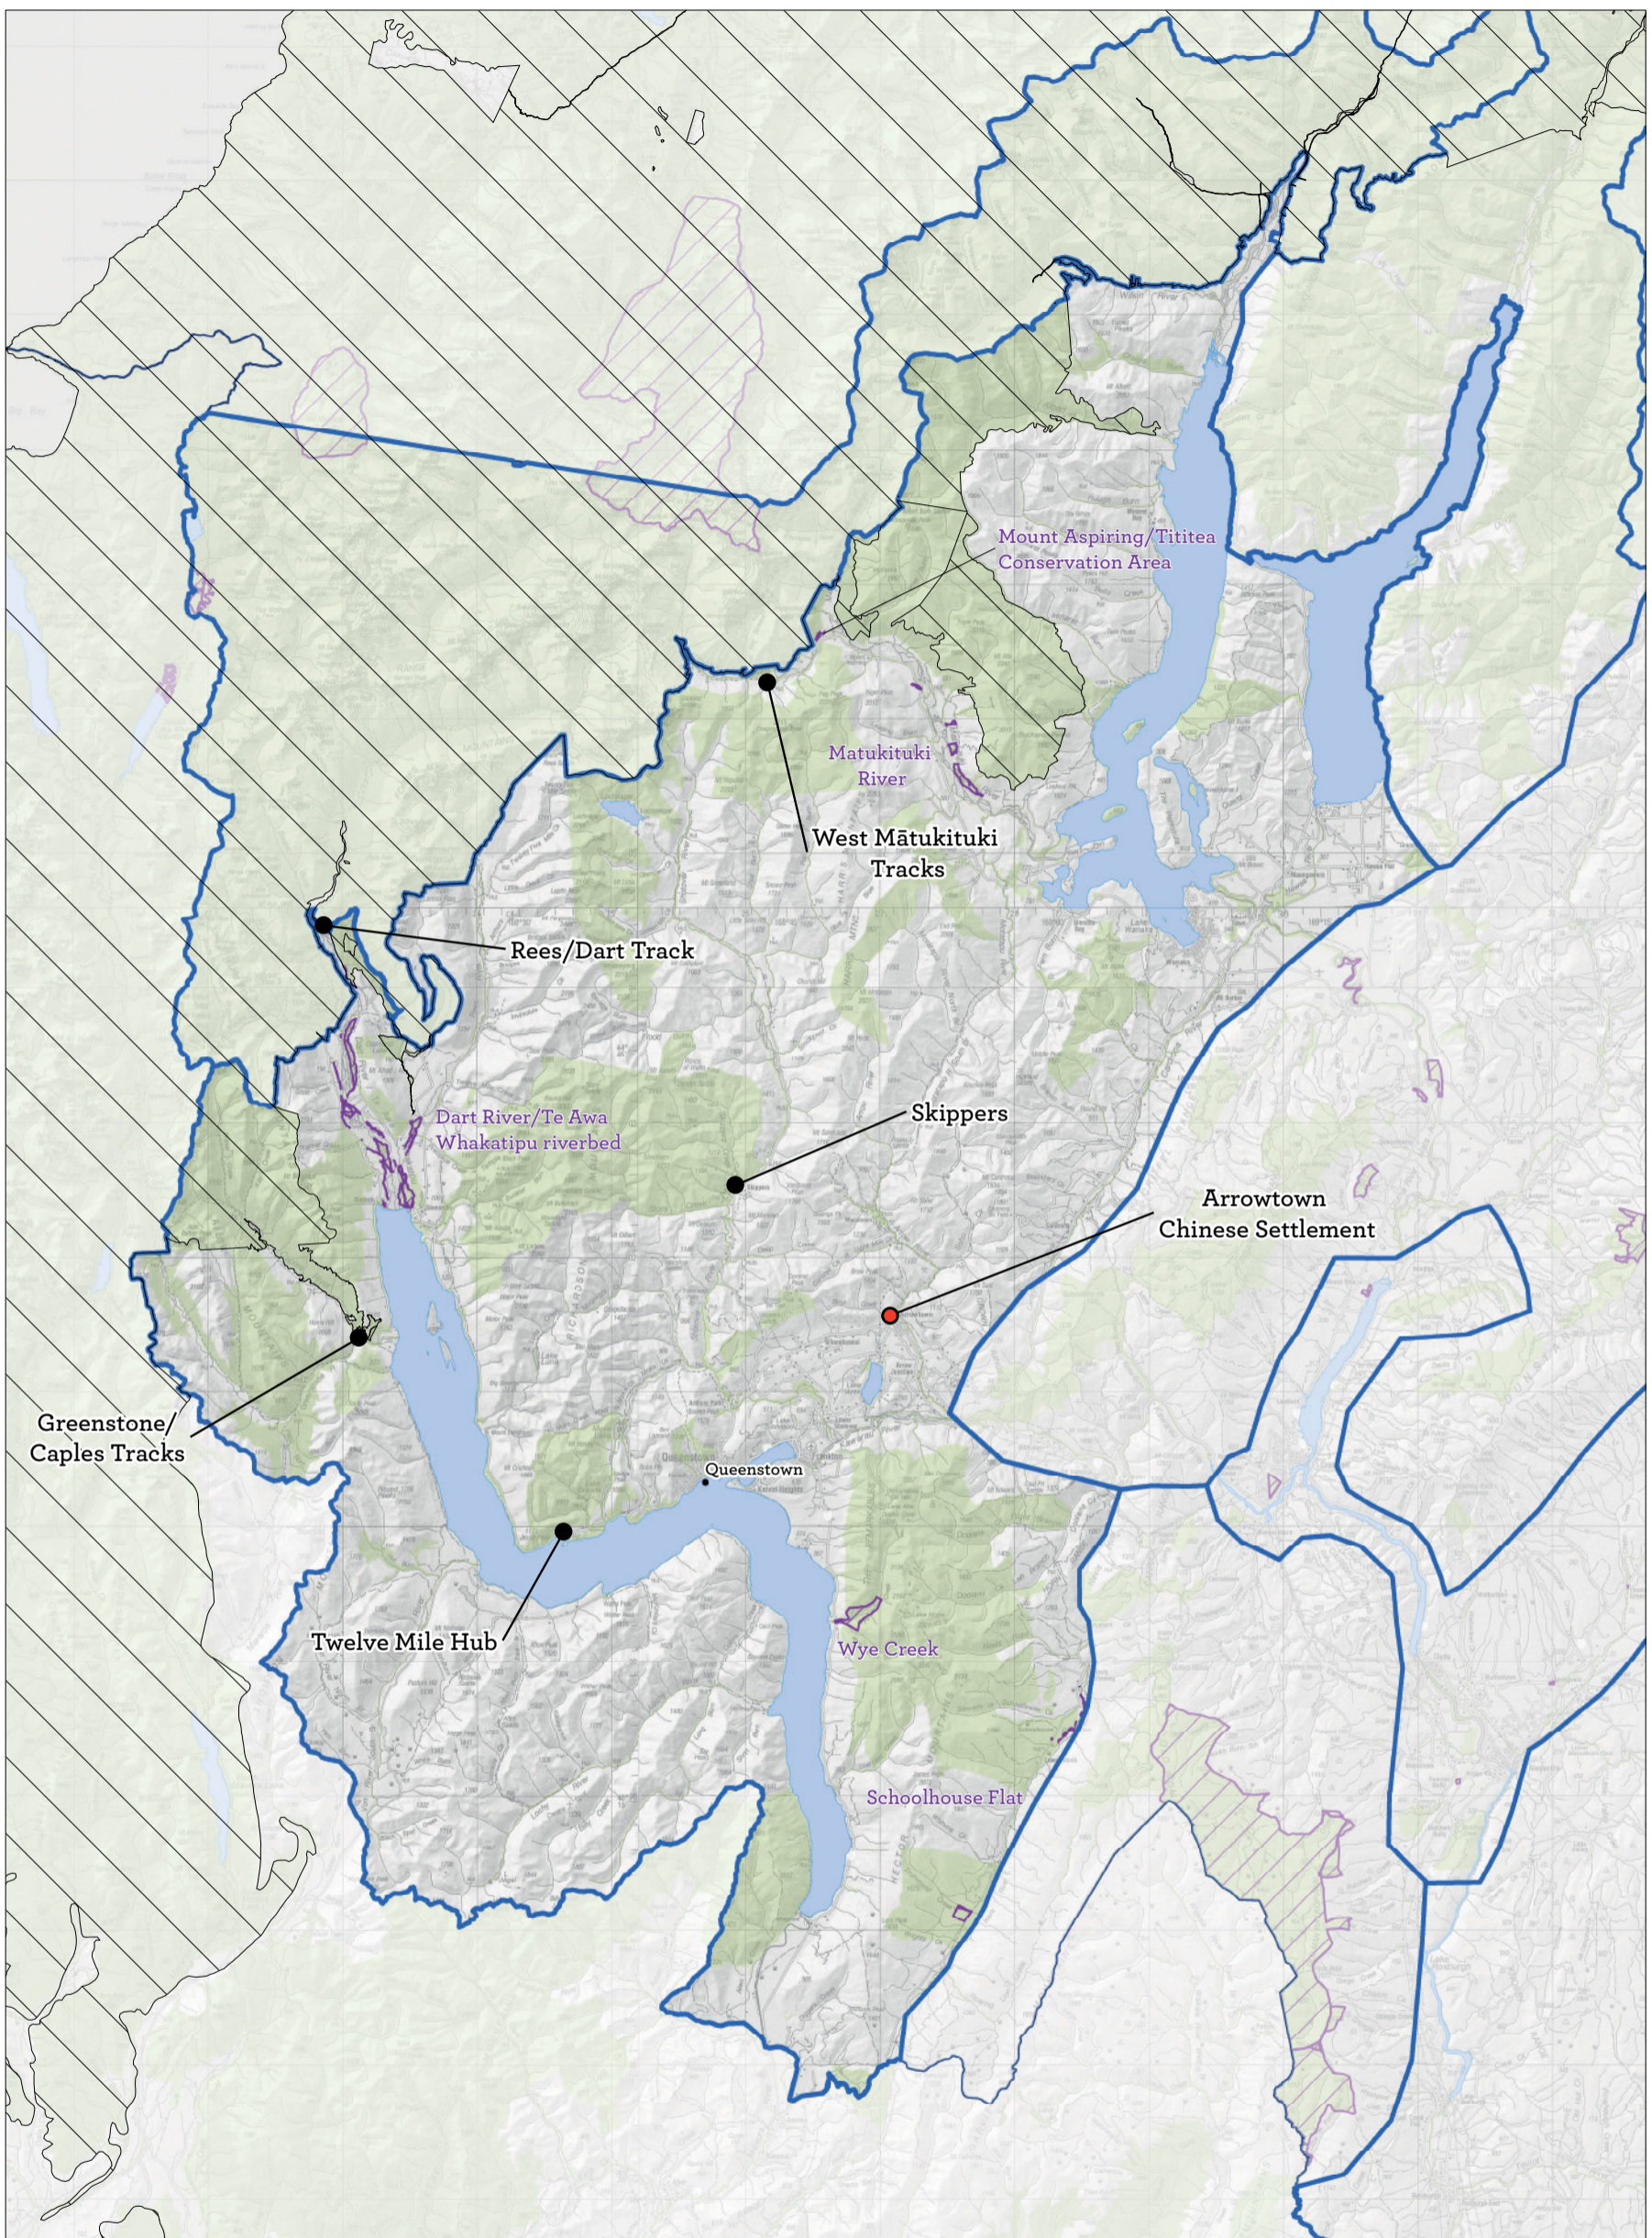

Map 5 Places overview

Conservation Management Strategy  
Otago

Map 5.1 Mount Aspiring National Park/Tititea Place

Conservation Management Strategy  
Otago

Map 5.1.1 Mount Aspiring National Park/Tititea Place - detail

Conservation Management Strategy  
Otago

Map 5.2 Te Papanui, Oteake and Hāwea Conservation Parks Place

Conservation Management Strategy  
 Otago

Map 5.3 Western Lakes and Mountains/Ngā Puna Wai Karikari a Rākaihautū Place