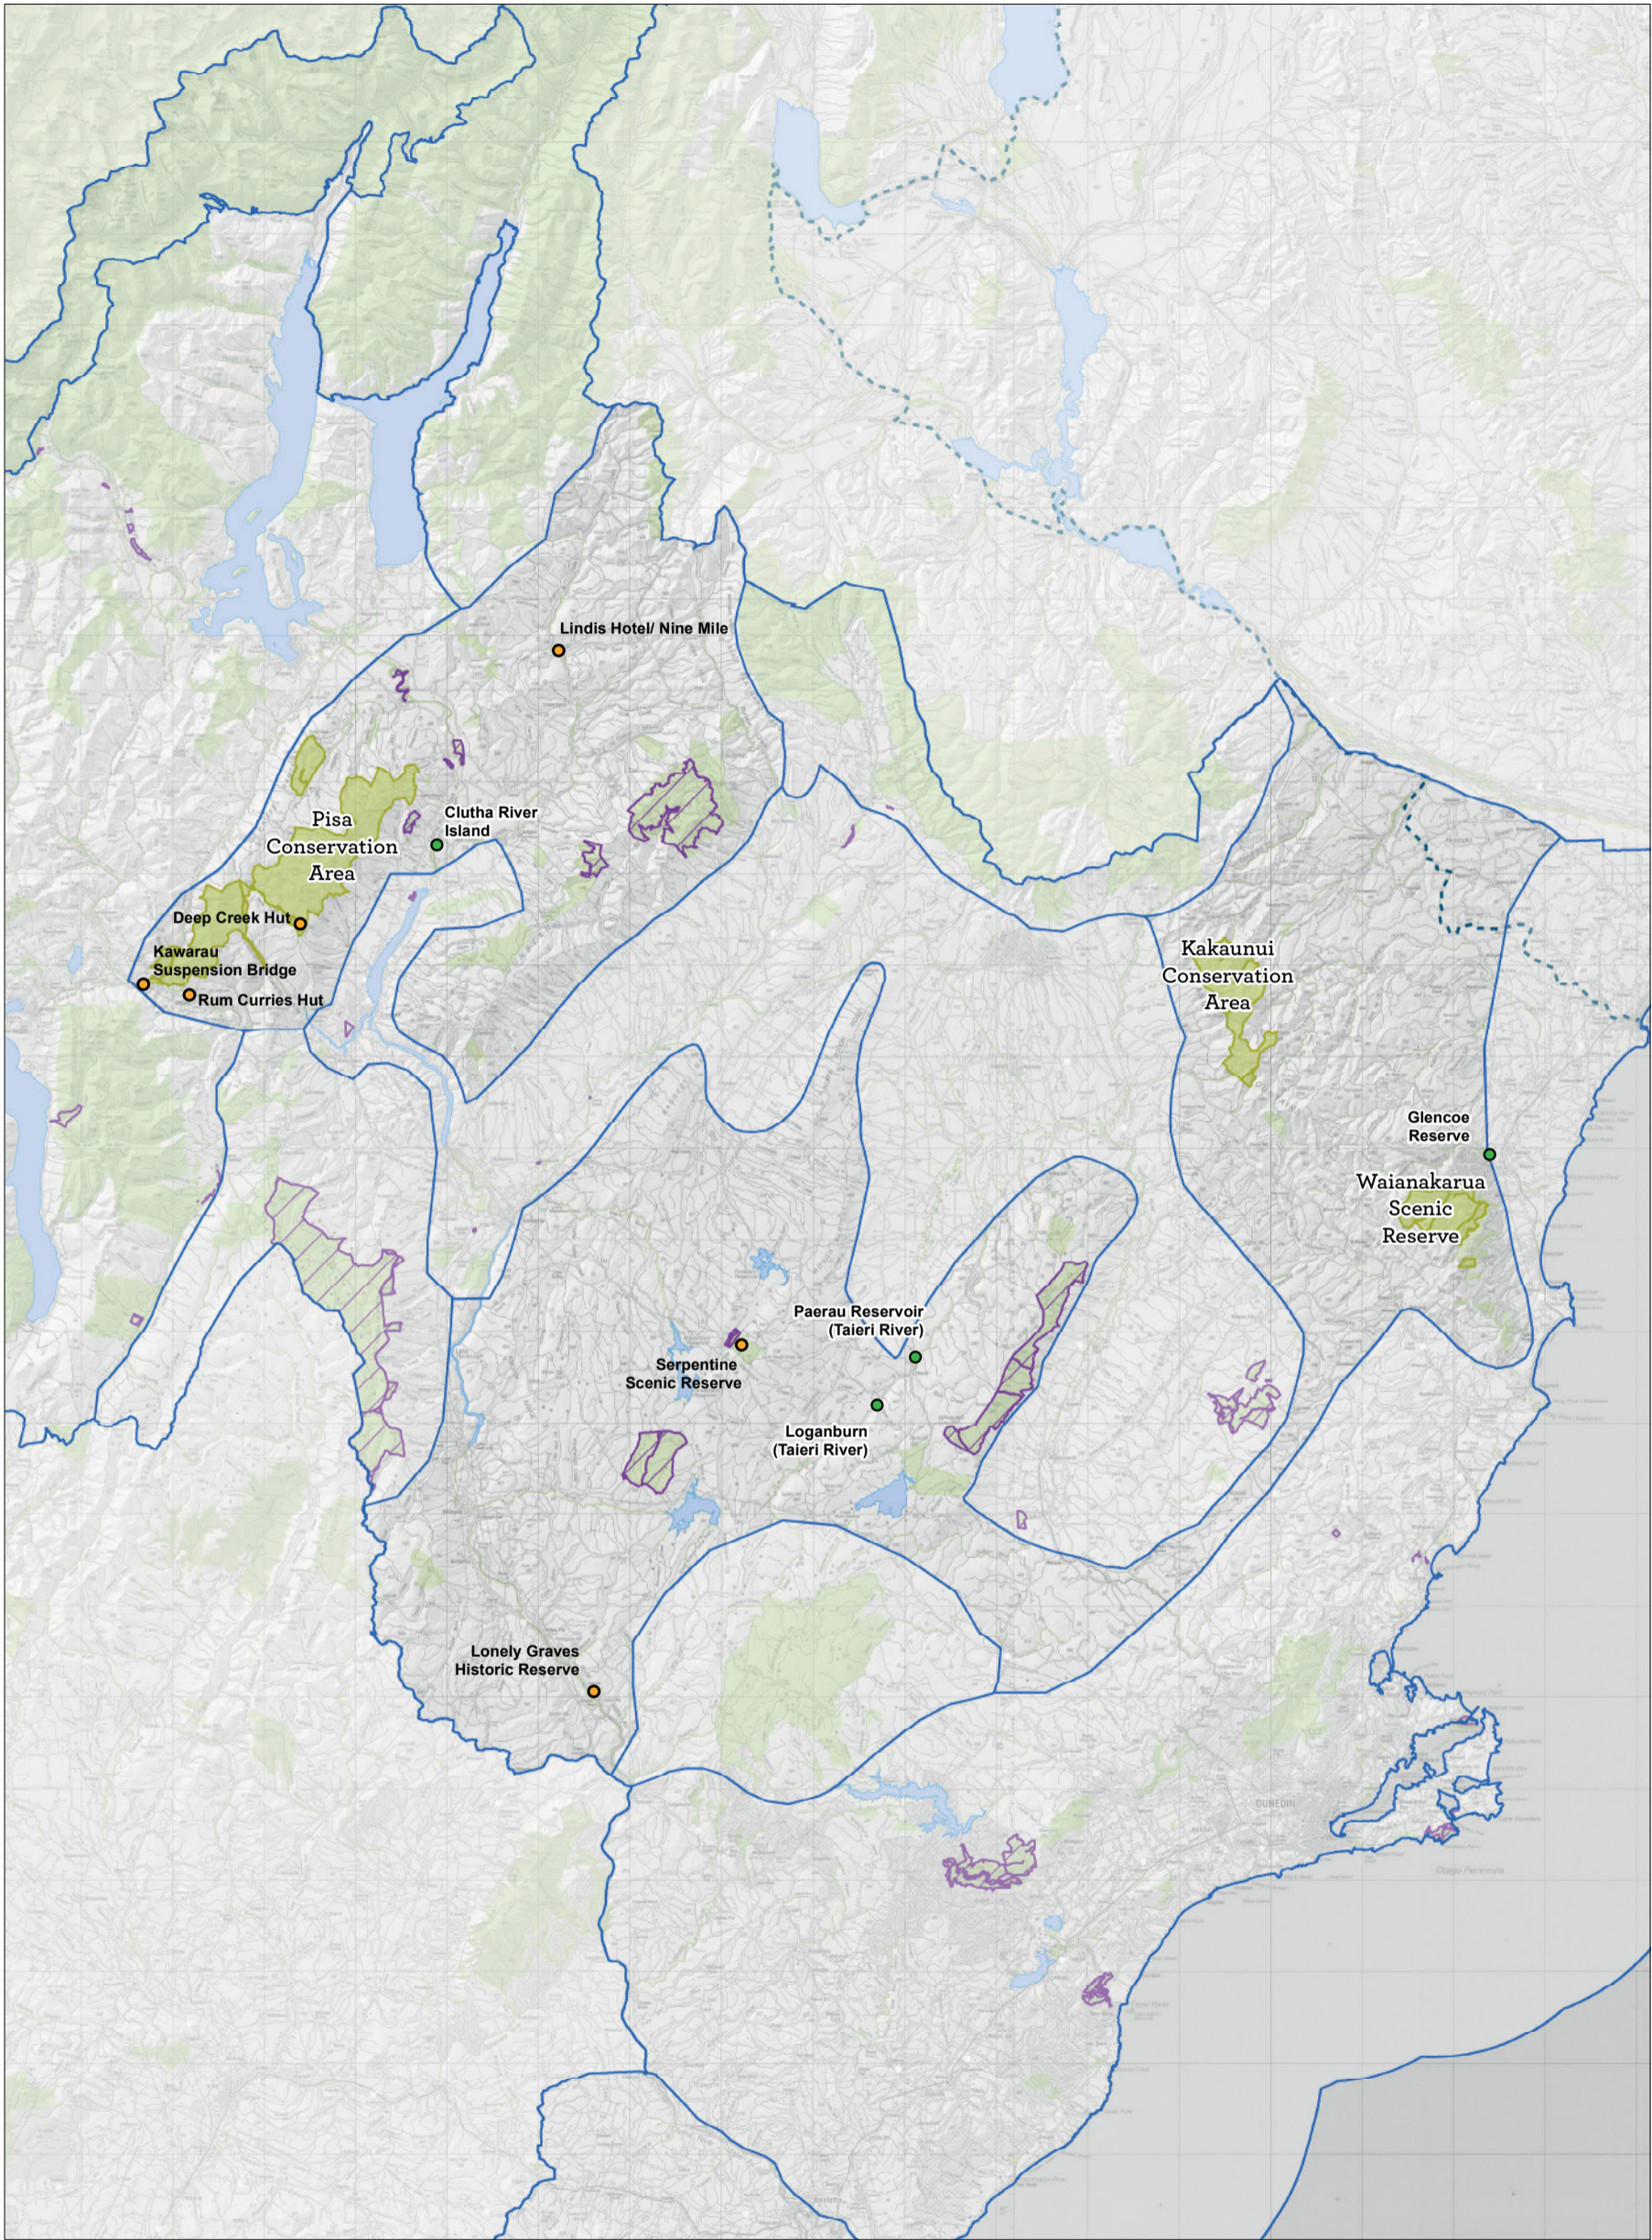

Map 5 Places overview

Conservation Management Strategy  
Otago

Map 5.1 Mount Aspiring National Park/Tititea Place

Conservation Management Strategy  
Otago

Map 5.1.1 Mount Aspiring National Park/Tititea Place - detail

Conservation Management Strategy  
Otago

Map 5.3.1 Western Lakes and Mountains/Ngā Puna Wai Karikari a Rākaihautū Place - detail

Conservation Management Strategy  
Otago

Map 5.4 Central Otago Uplands Place

Conservation Management Strategy  
Otago

Map 5.4.1 Central Otago Uplands Place - detail

Conservation Management Strategy  
Otago

Map 5.5 Old Man Range/Kopuwai, Old Woman Range, Garvie Mountains Place

Conservation Management Strategy  
Otago

Map 5.6 Central Otago Drylands/Manuherikia Place  
 Conservation Management Strategy  
 Otago

Map 5.6.1 Central Otago Drylands/Manuherikia Place - detail

Conservation Management Strategy  
Otago

Map 5.7 Eastern Otago and Lowlands/Maukaatua Place  
 Conservation Management Strategy  
 Otago