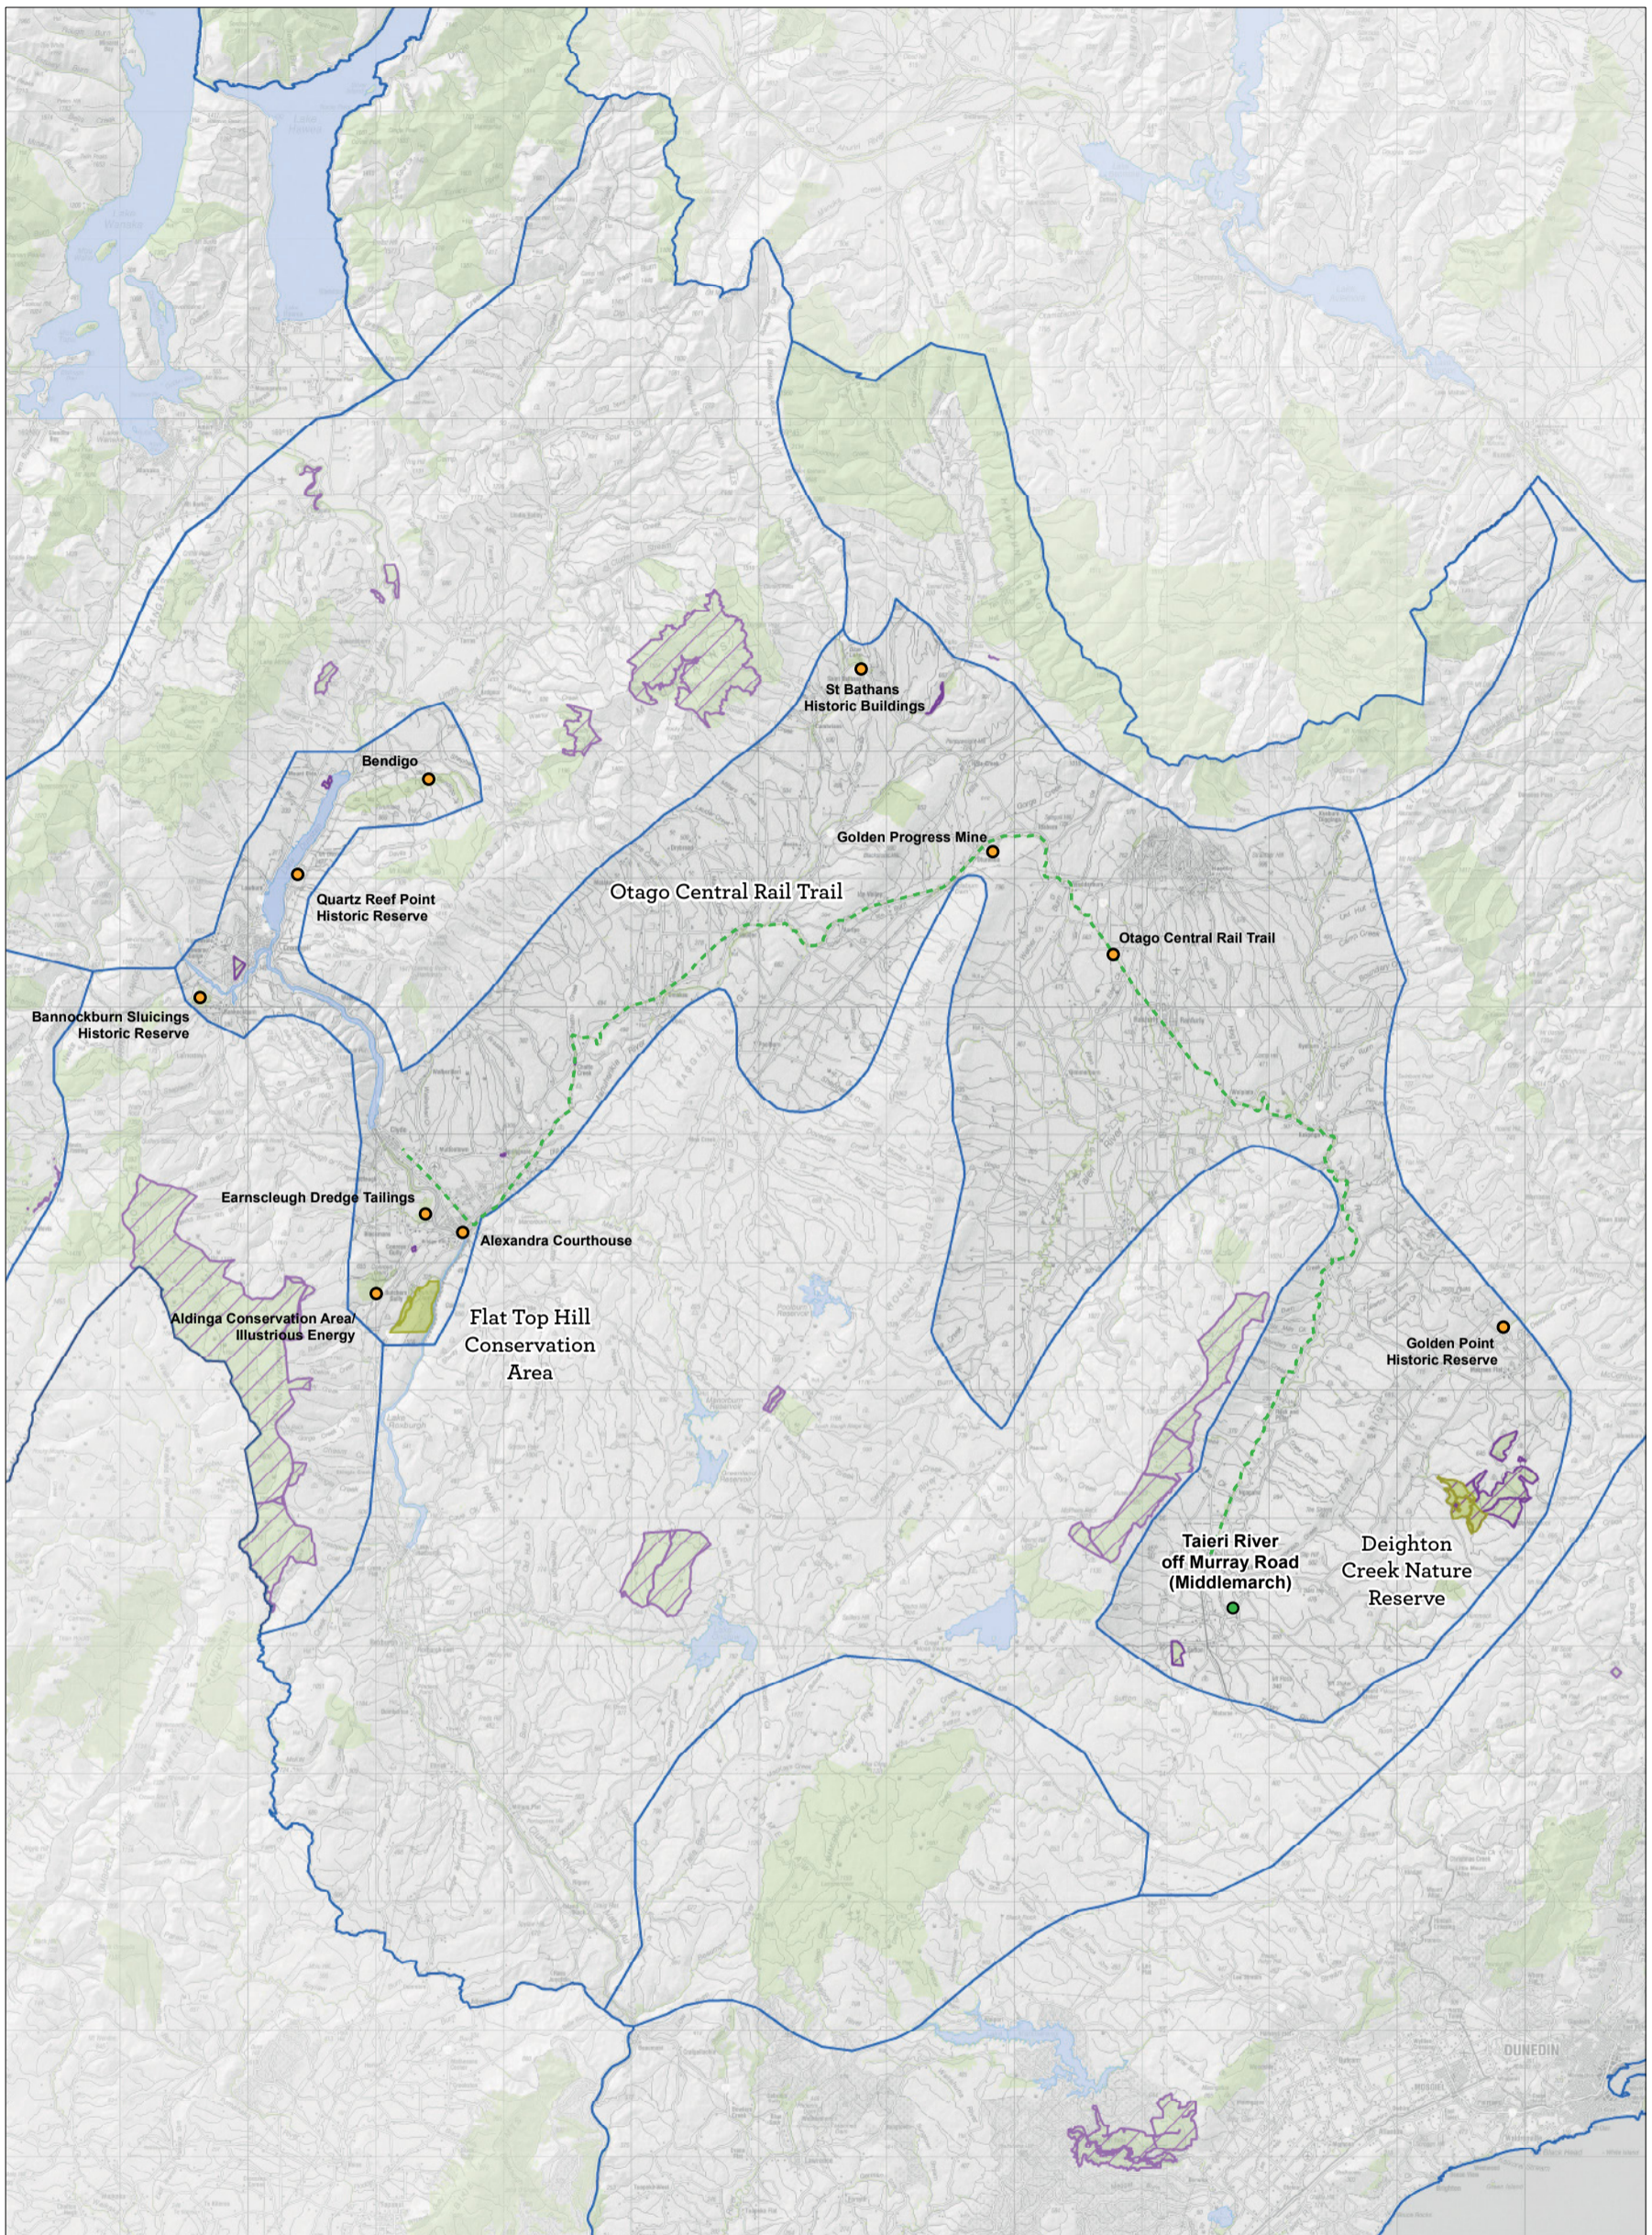

Conservation Management Strategy  
Otago

Map 5.4.1 Central Otago Uplands Place - detail

Conservation Management Strategy  
Otago

Map 5.5 Old Man Range/Kopuwai, Old Woman Range, Garvie Mountains Place

Conservation Management Strategy  
Otago

Map 5.6 Central Otago Drylands/Manuherikia Place  
 Conservation Management Strategy  
 Otago

Map 5.6.1 Central Otago Drylands/Manuherikia Place - detail

Conservation Management Strategy  
Otago

Map 5.7 Eastern Otago and Lowlands/Maukaatua Place  
 Conservation Management Strategy  
 Otago

Map 5.7.1 Eastern Otago and Lowlands/Maukaatua Place - detail

Conservation Management Strategy  
Otago

Map 5.8 Catlins/Te Ākau Tai Toka Place  
 Conservation Management Strategy  
 Otago

Map 5.9 Marine/Te Tai o Arai te Uru Place  
 Conservation Management Strategy  
 Otago