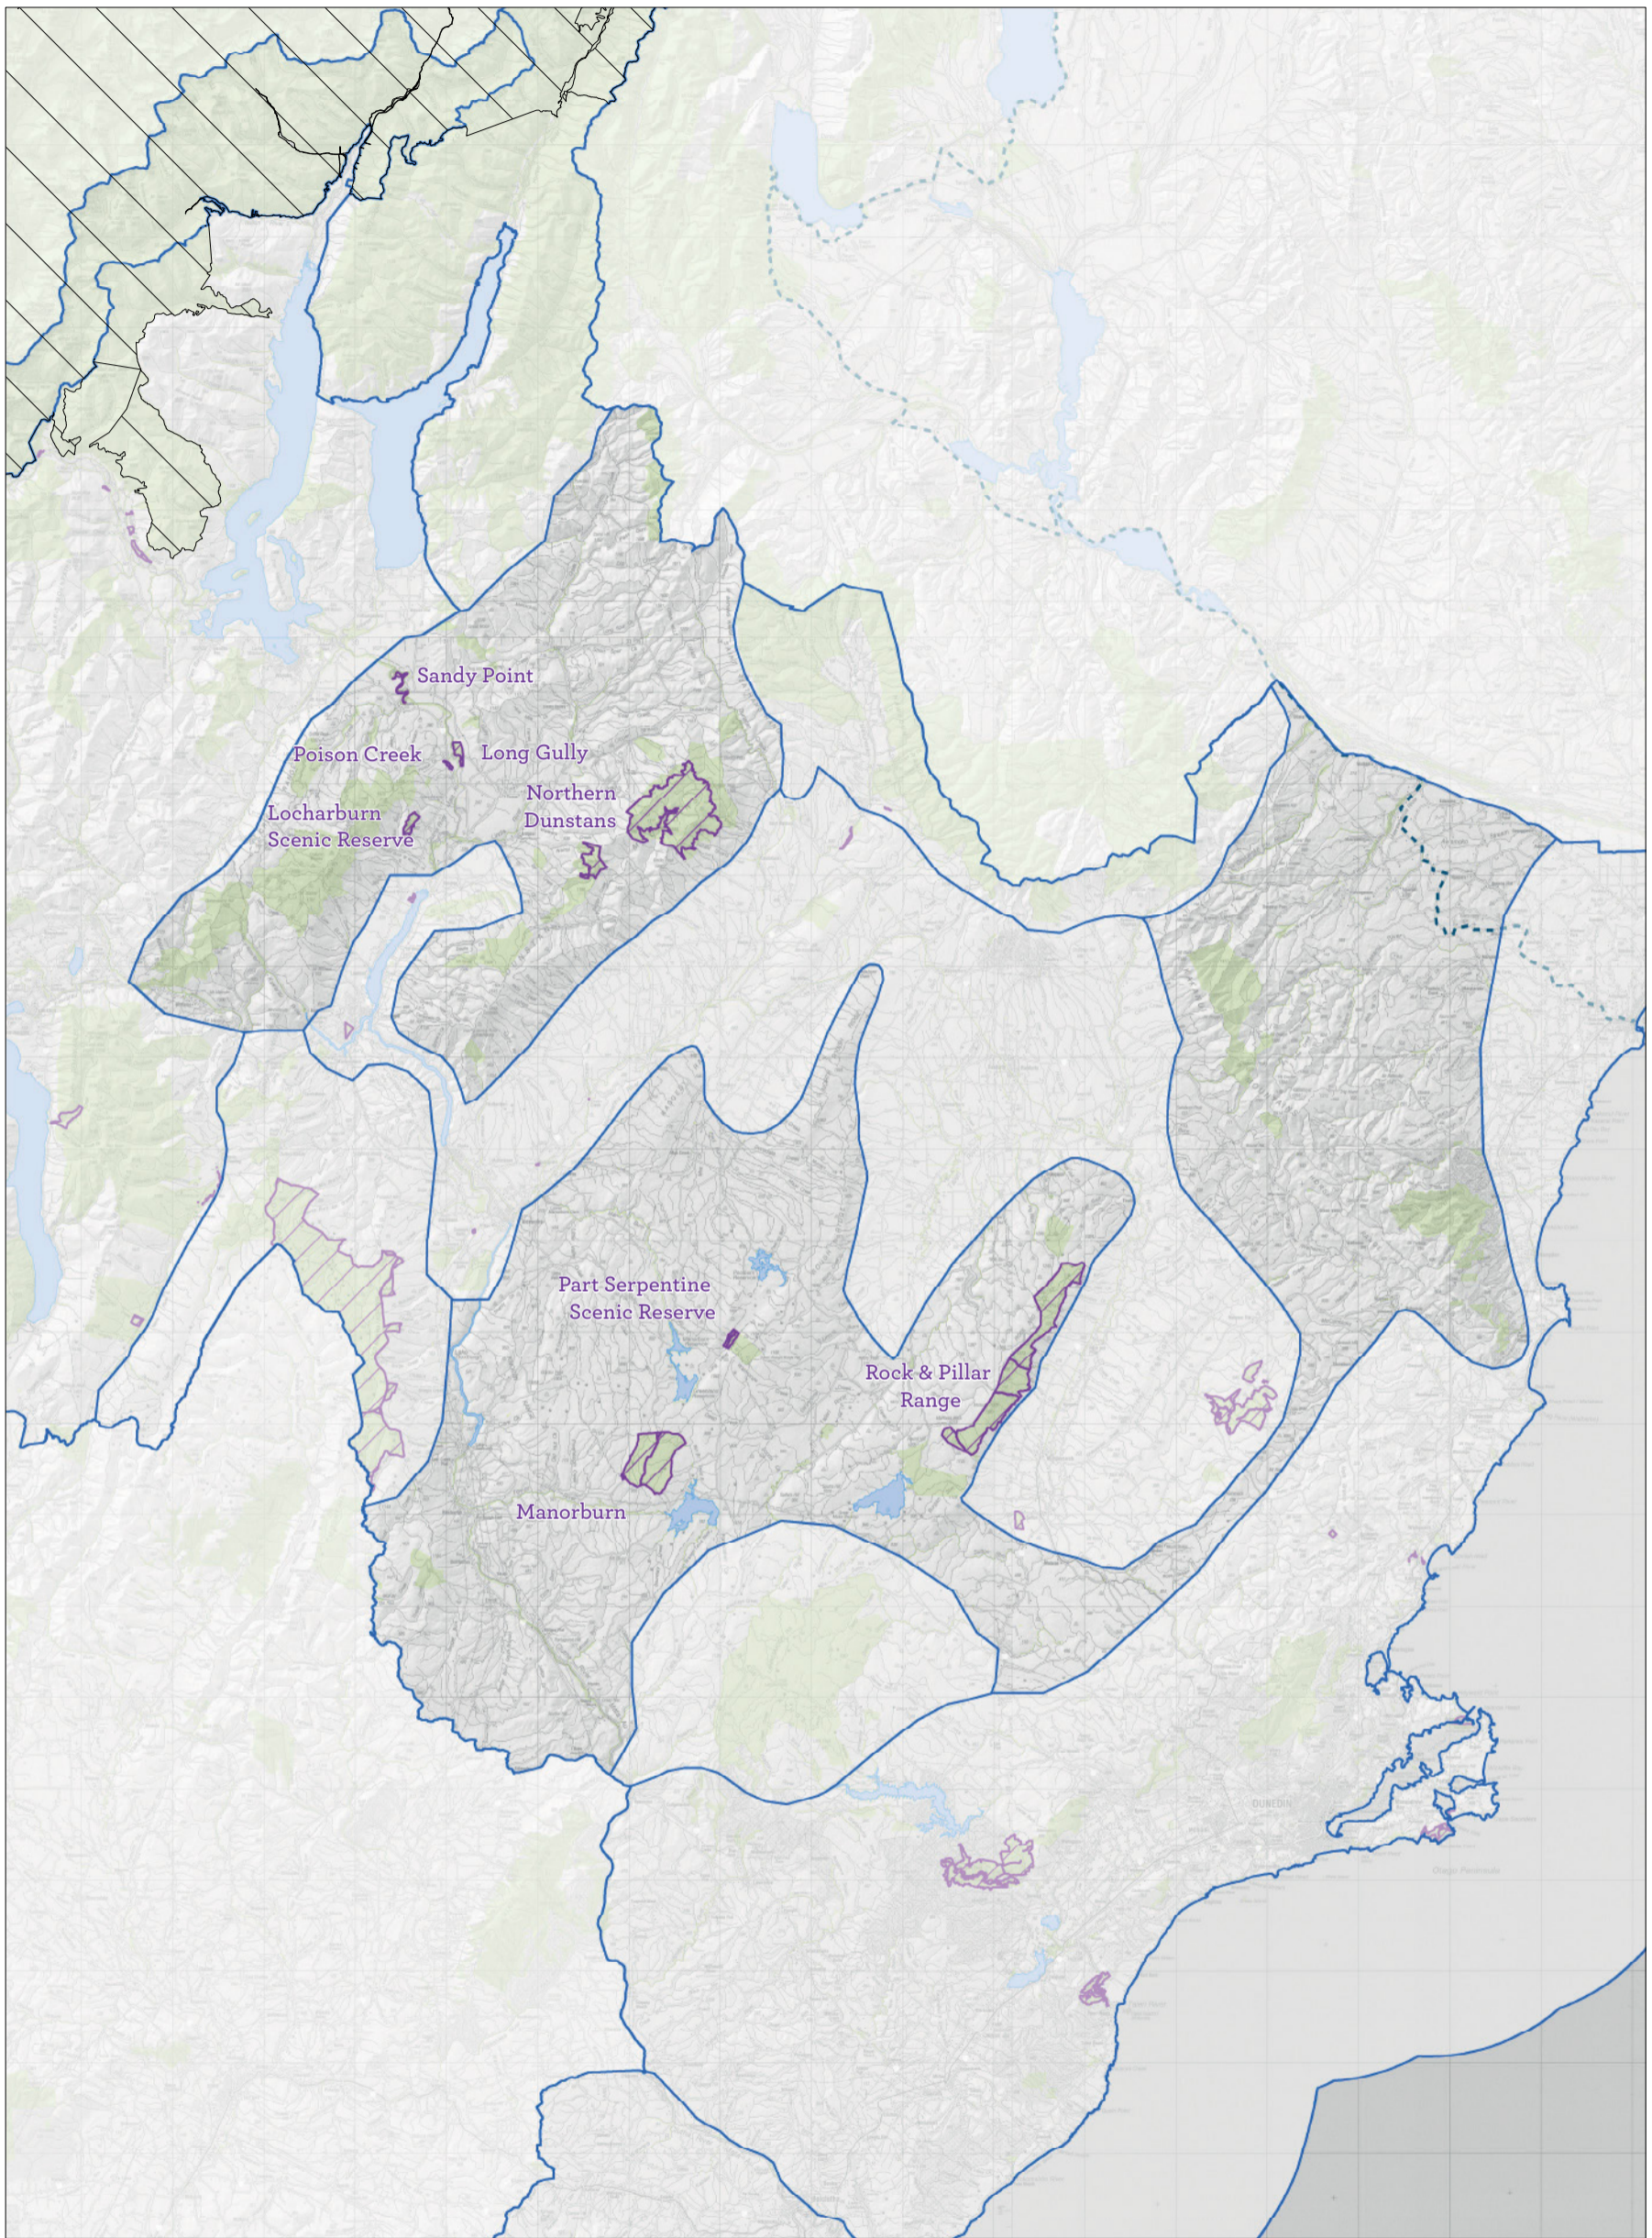

Map 5 Places overview

Conservation Management Strategy  
Otago

Map 5.1 Mount Aspiring National Park/Tititea Place

Conservation Management Strategy  
Otago

Map 5.1.1 Mount Aspiring National Park/Tititea Place - detail

Conservation Management Strategy  
Otago

Map 5.3.1 Western Lakes and Mountains/Ngā Puna Wai Karikari a Rākaihautū Place - detail

Conservation Management Strategy  
Otago

Map 5.4 Central Otago Uplands Place

Conservation Management Strategy  
Otago

Map 5.4.1 Central Otago Uplands Place - detail

Conservation Management Strategy  
Otago

Map 5.5 Old Man Range/Kopuwai, Old Woman Range, Garvie Mountains Place

Conservation Management Strategy  
Otago

Map 5.6 Central Otago Drylands/Manuherikia Place  
 Conservation Management Strategy  
 Otago

Map 5.6.1 Central Otago Drylands/Manuherikia Place - detail

Conservation Management Strategy  
Otago

Map 5.7 Eastern Otago and Lowlands/Maukaatua Place  
 Conservation Management Strategy  
 Otago