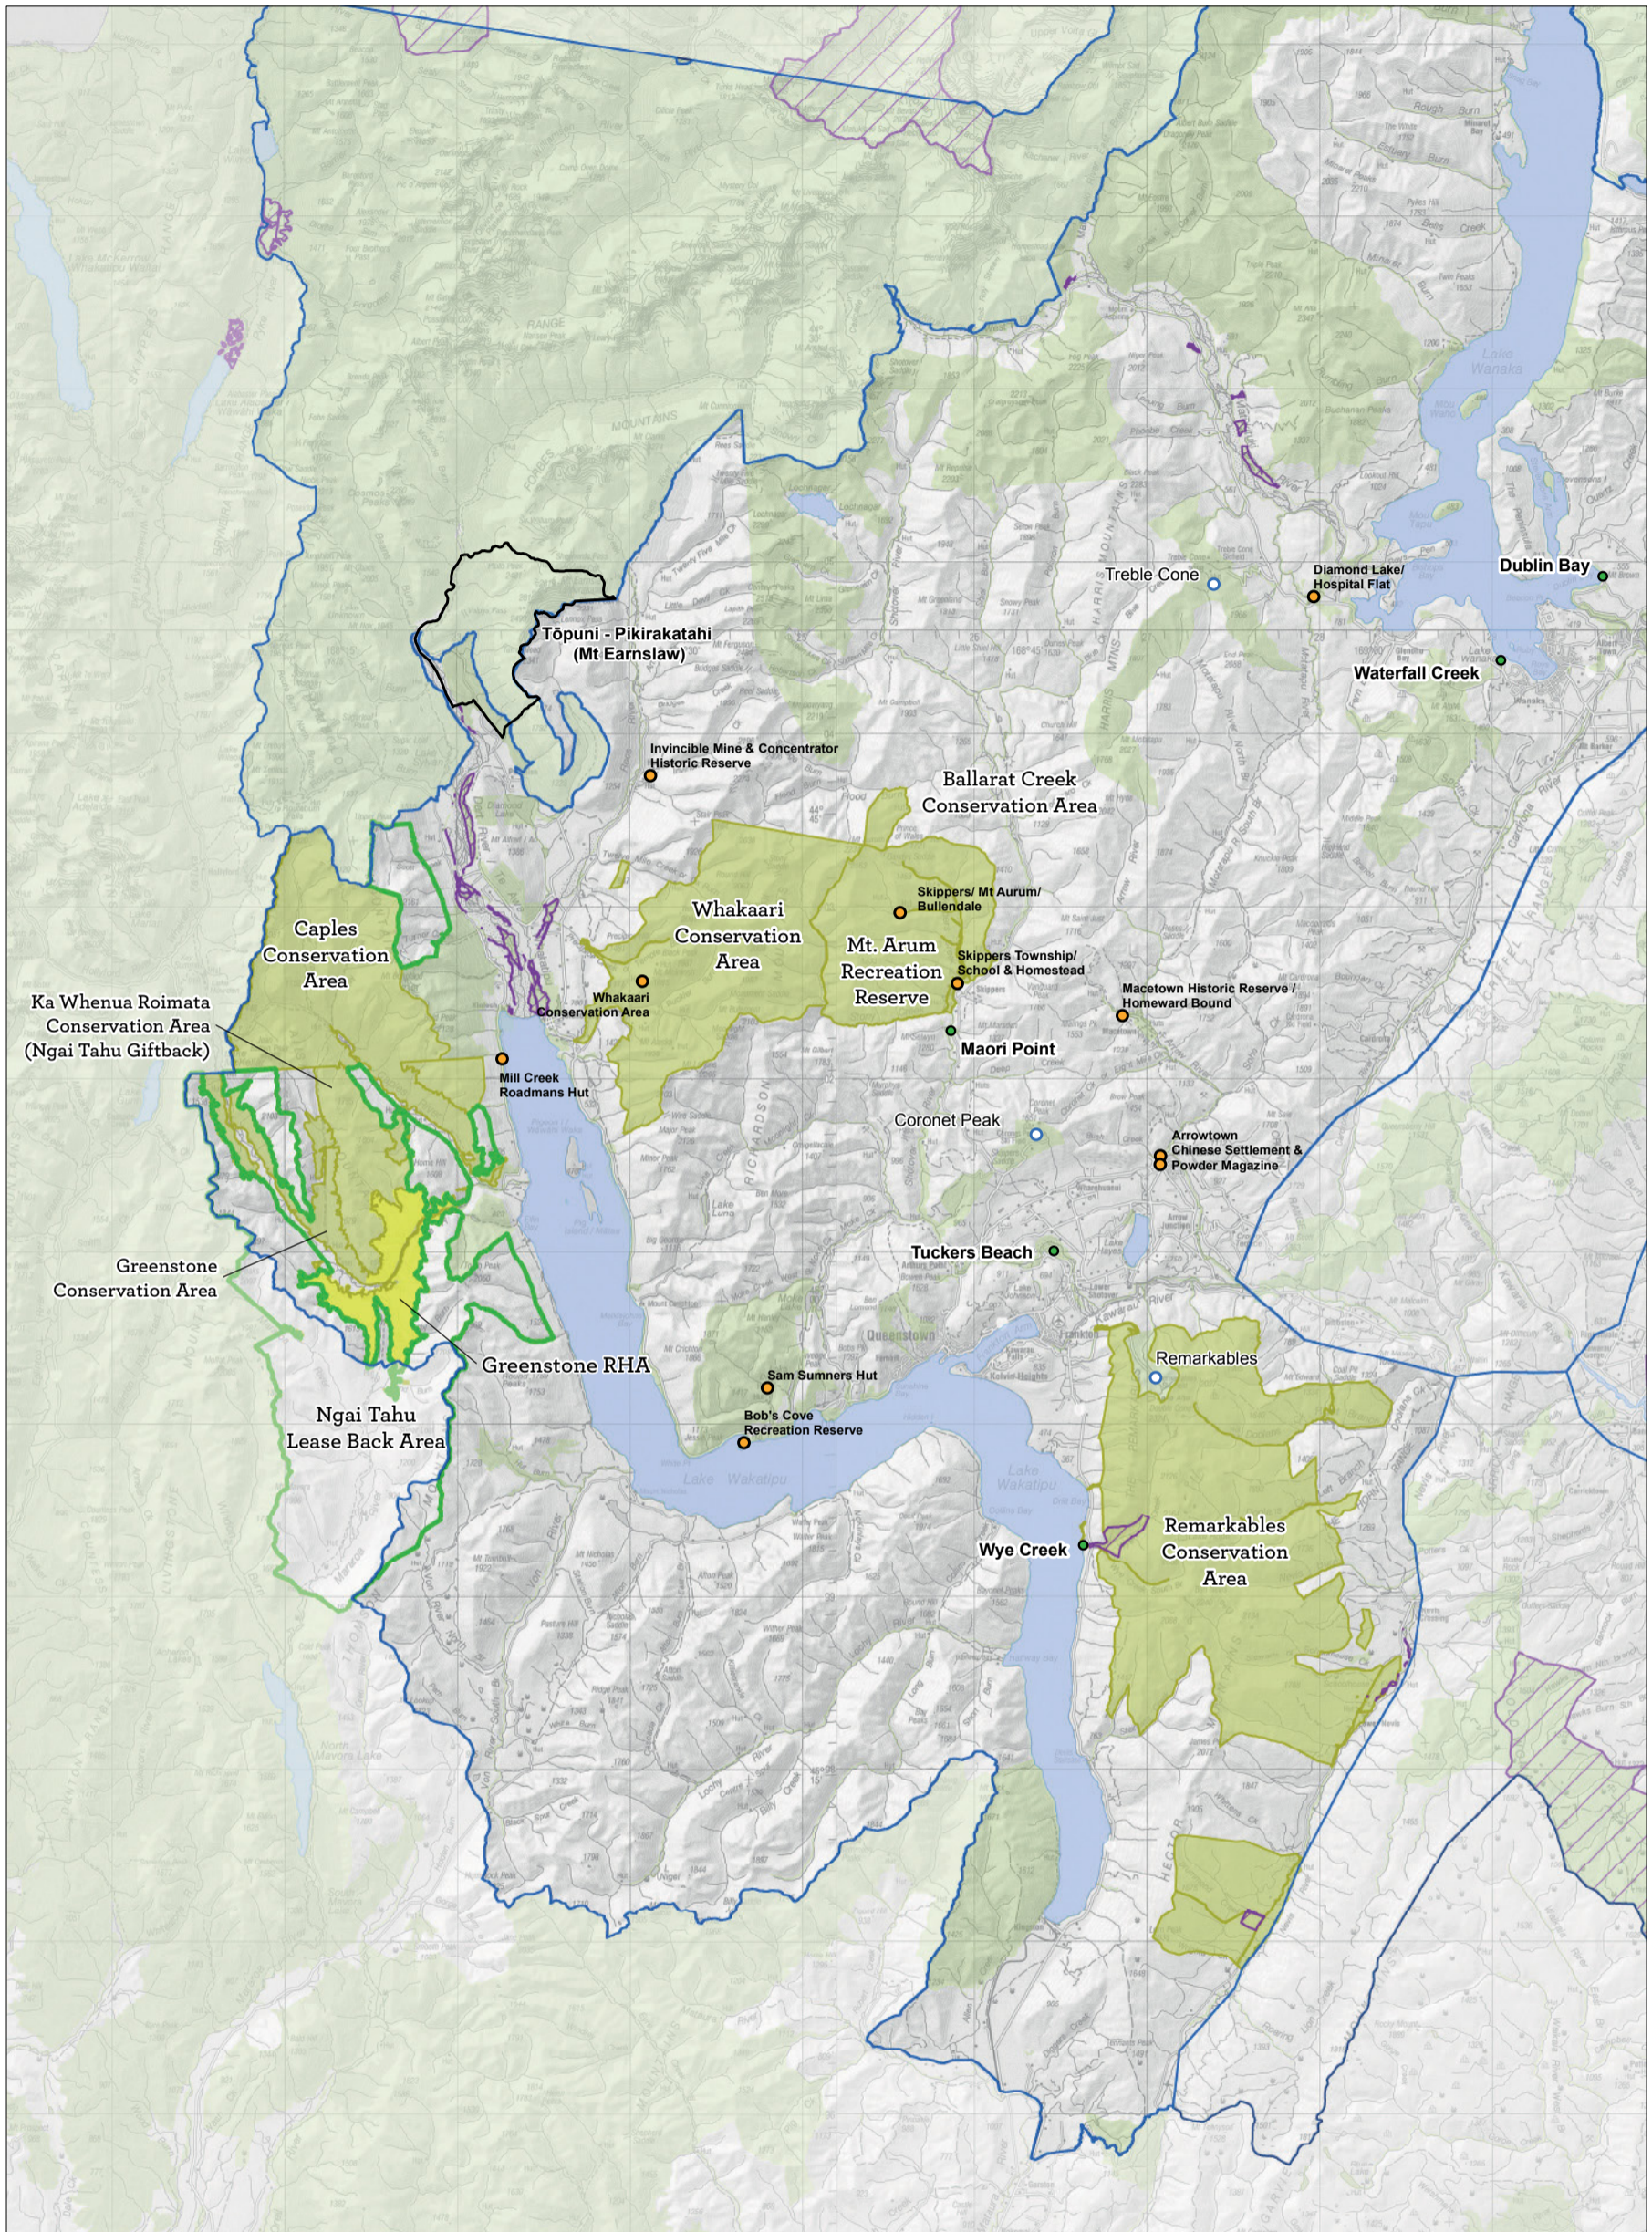

Map 5 Places overview

Conservation Management Strategy  
Otago

Map 5.1 Mount Aspiring National Park/Tititea Place

Conservation Management Strategy  
Otago

Map 5.1.1 Mount Aspiring National Park/Tititea Place - detail

Conservation Management Strategy  
Otago

Map 5.2 Te Papanui, Oteake and Hāwea Conservation Parks Place

Conservation Management Strategy  
 Otago

Map 5.3 Western Lakes and Mountains/Ngā Puna Wai Karikari a Rākaihautū Place

Conservation Management Strategy  
Otago

Map 5.3.1 Western Lakes and Mountains/Ngā Puna Wai Karikari a Rākaihautū Place - detail

Conservation Management Strategy  
Otago

Map 5.4 Central Otago Uplands Place