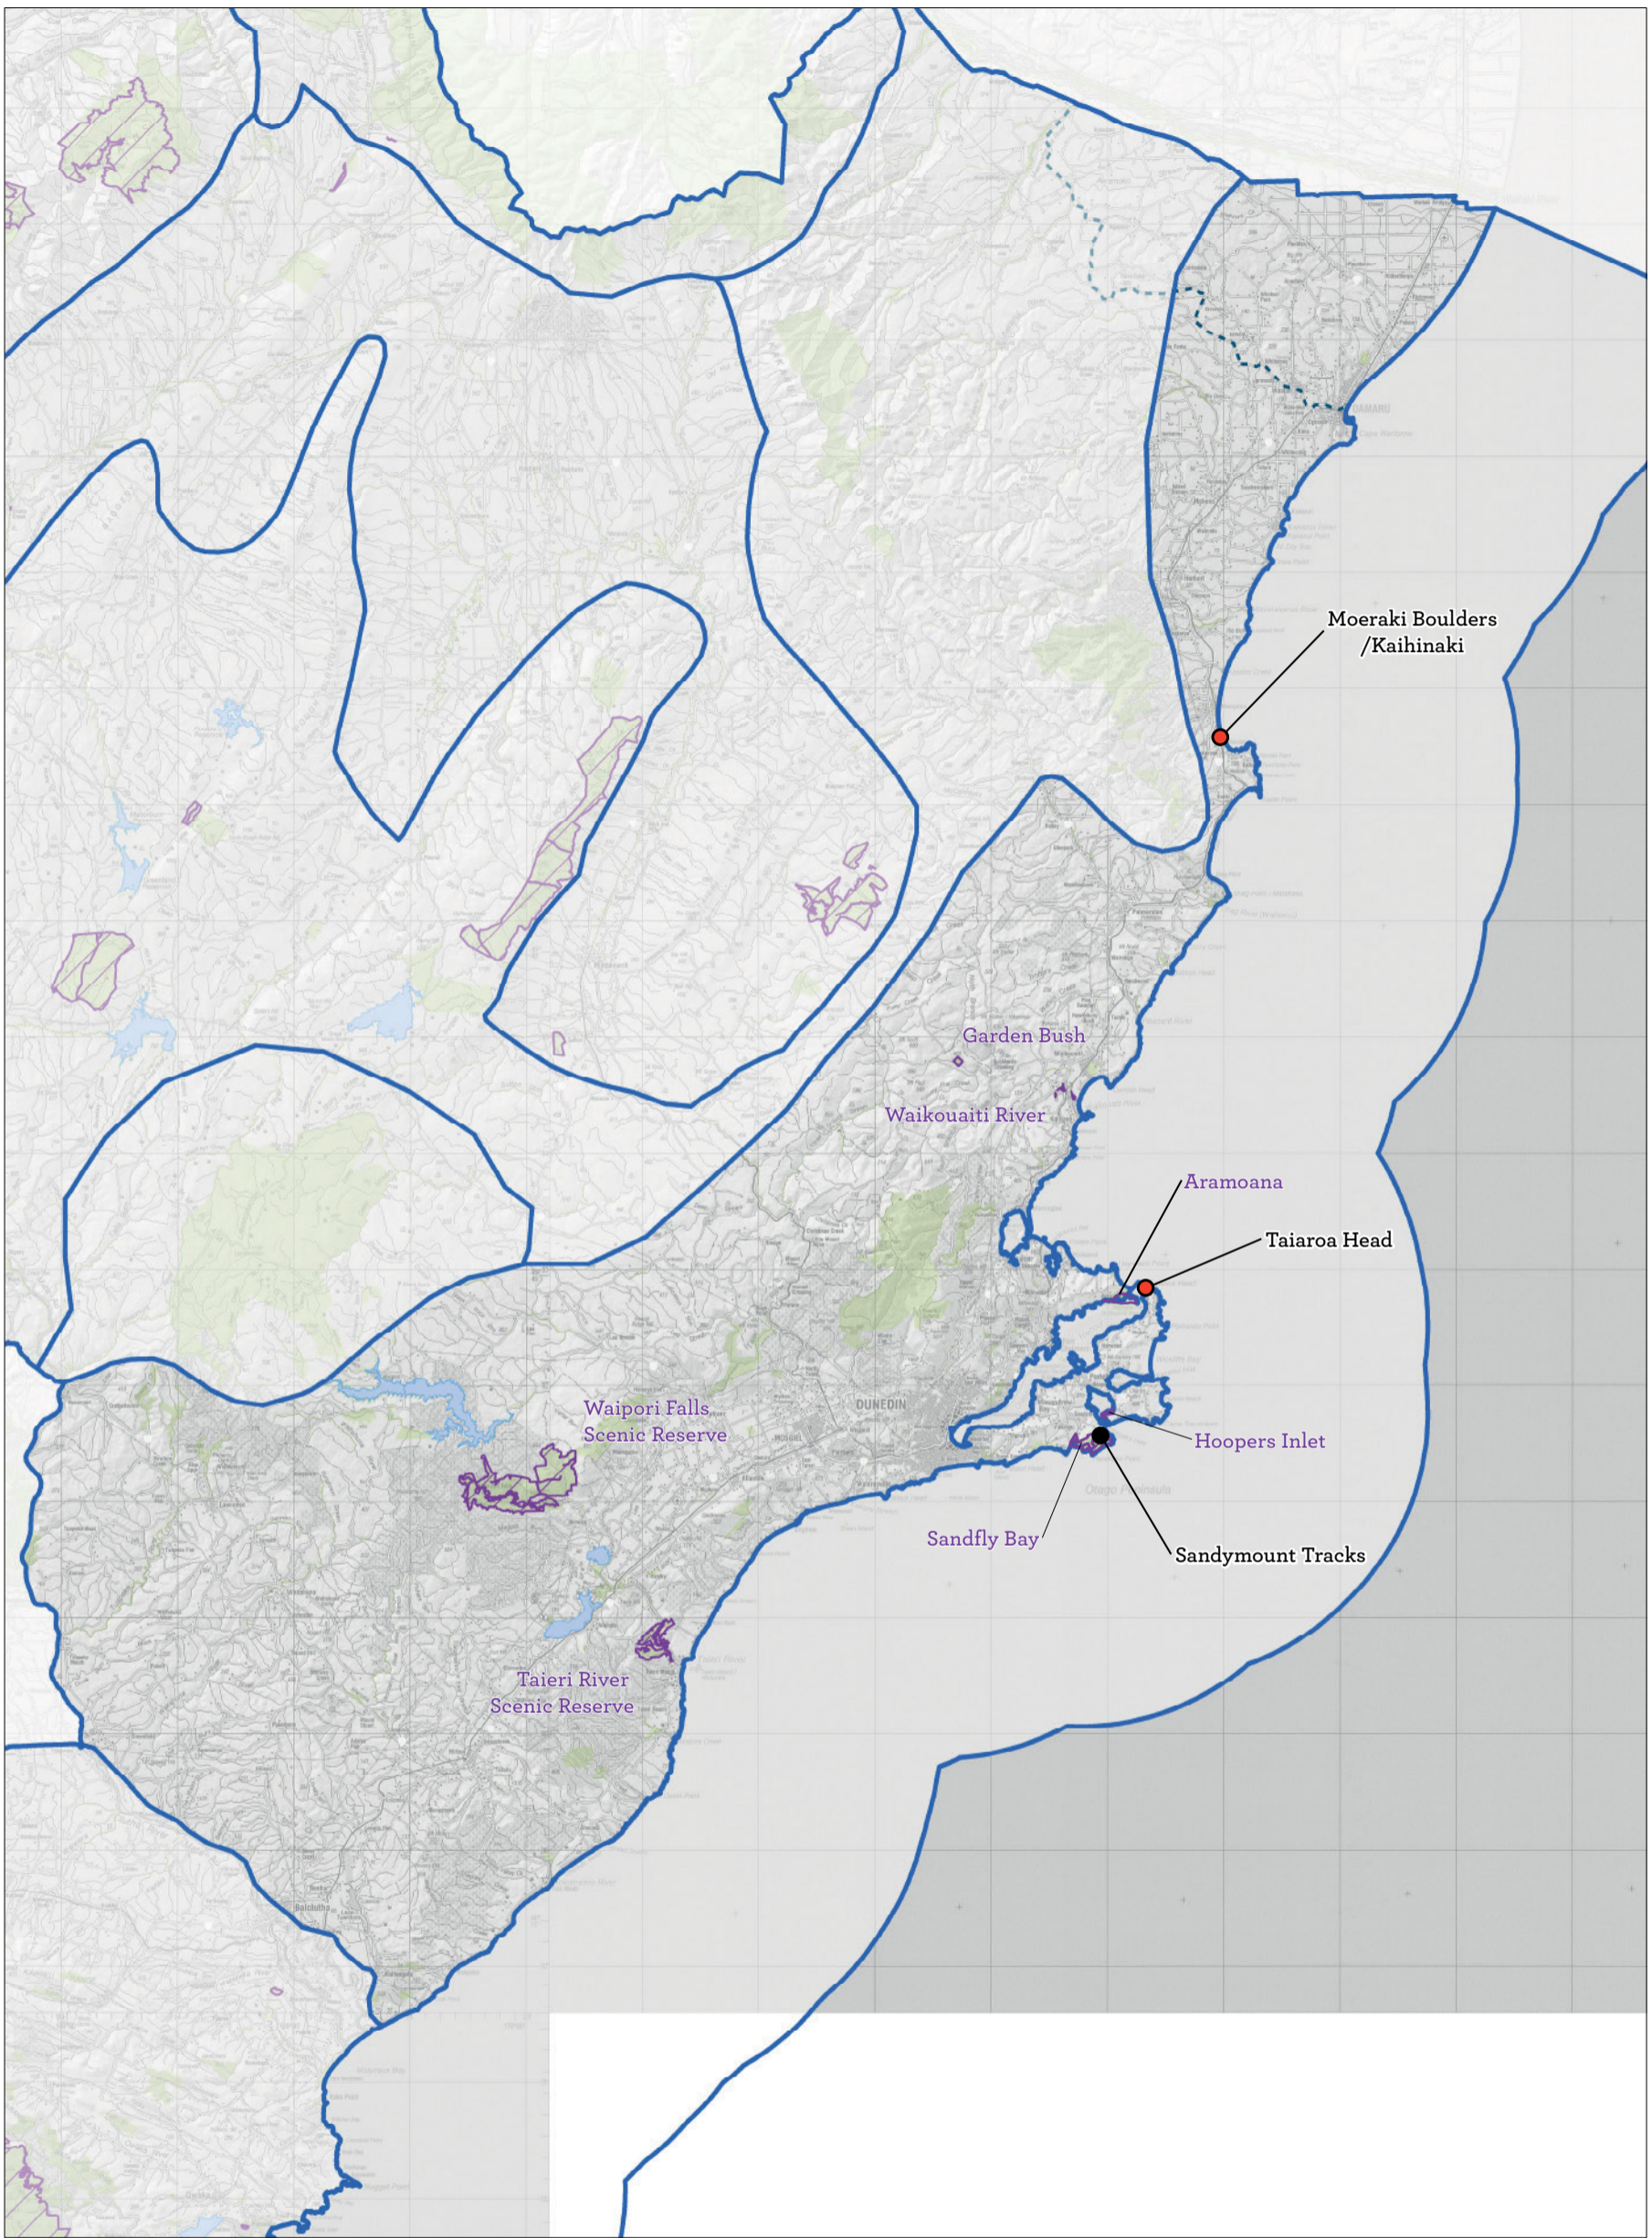

Map 5 Places overview

Conservation Management Strategy  
Otago

Map 5.1 Mount Aspiring National Park/Tititea Place

Conservation Management Strategy  
Otago

Map 5.1.1 Mount Aspiring National Park/Tititea Place - detail

Map 5.6 Central Otago Drylands/Manuherikia Place  
 Conservation Management Strategy  
 Otago

Map 5.6.1 Central Otago Drylands/Manuherikia Place - detail

Conservation Management Strategy  
Otago

Map 5.7 Eastern Otago and Lowlands/Maukaatua Place  
 Conservation Management Strategy  
 Otago

Map 5.7.1 Eastern Otago and Lowlands/Maukaatua Place - detail

Conservation Management Strategy  
Otago

Map 5.8 Catlins/Te Ākau Tai Toka Place  
 Conservation Management Strategy  
 Otago

Map 5.9 Marine/Te Tai o Arai te Uru Place  
 Conservation Management Strategy  
 Otago

Map 5.10 Freshwater/Wai Māori Place  
 Conservation Management Strategy  
 Otago