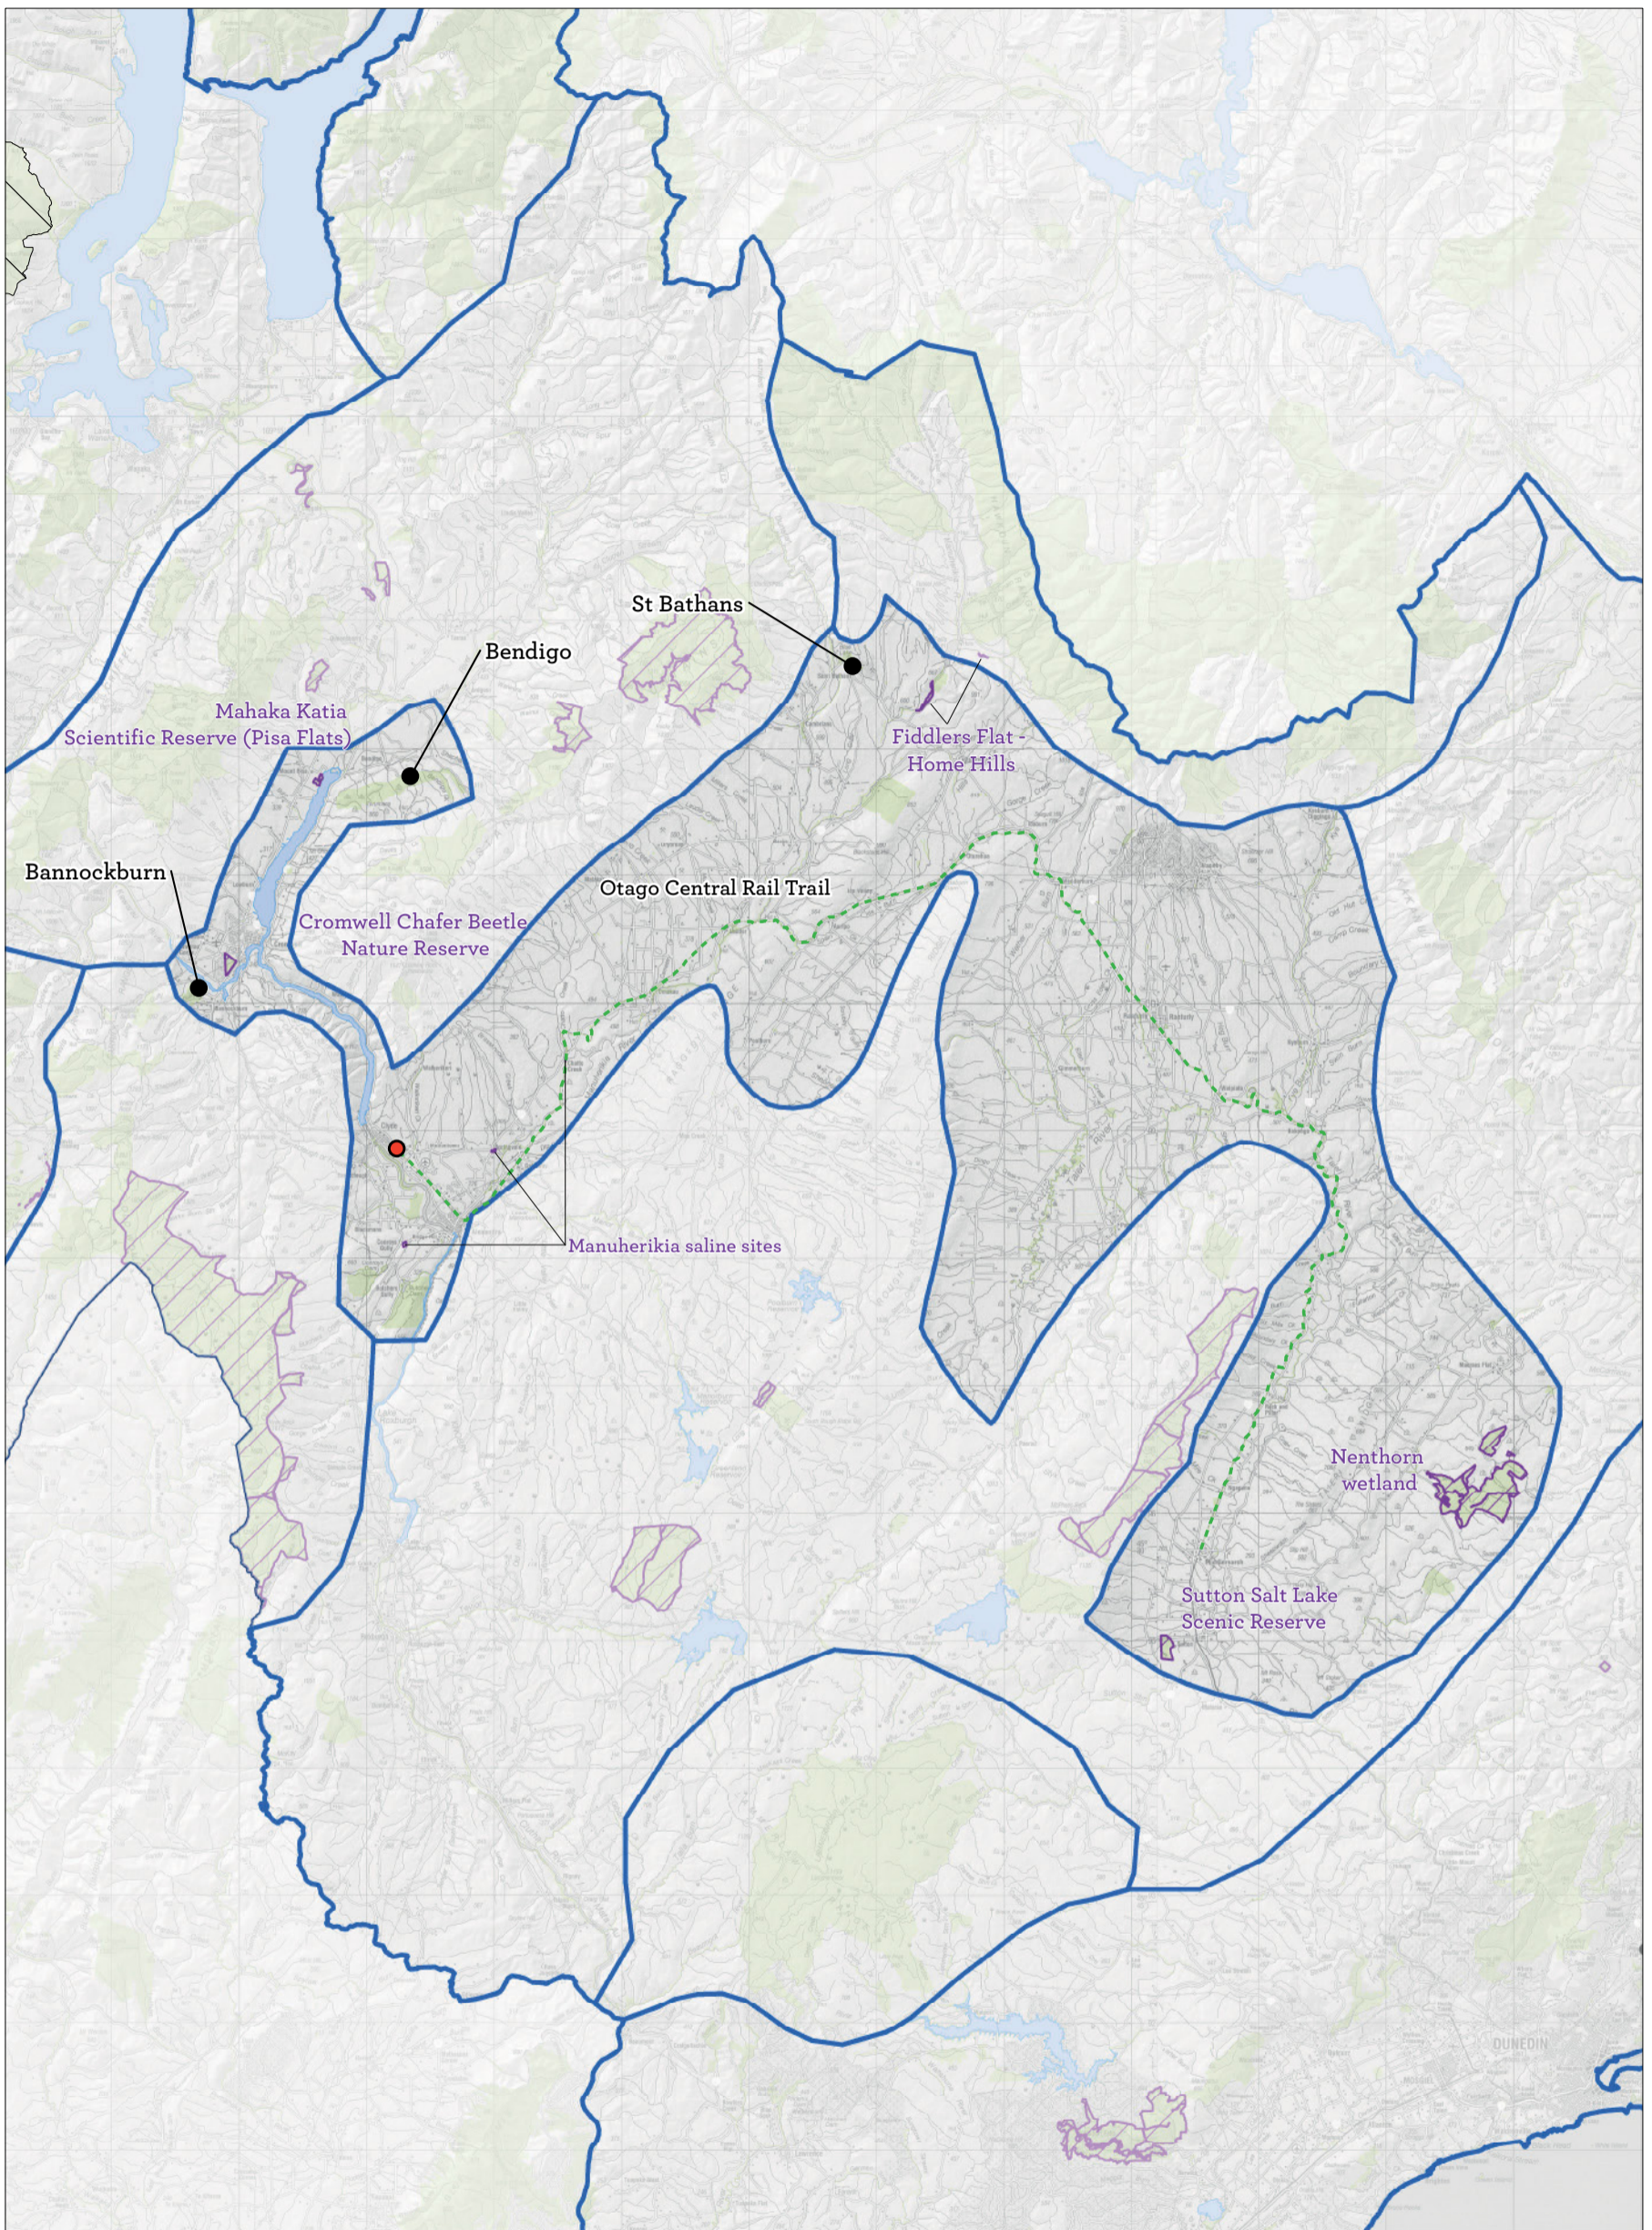

Conservation Management Strategy  
Otago

Map 5.4.1 Central Otago Uplands Place - detail

Conservation Management Strategy  
Otago

Map 5.5 Old Man Range/Kopuwai, Old Woman Range, Garvie Mountains Place

Conservation Management Strategy  
Otago

Map 5.6 Central Otago Drylands/Manuherikia Place  
 Conservation Management Strategy  
 Otago

Map 5.6.1 Central Otago Drylands/Manuherikia Place - detail

Conservation Management Strategy  
Otago

Map 5.7 Eastern Otago and Lowlands/Maukaatua Place  
 Conservation Management Strategy  
 Otago

Map 5.7.1 Eastern Otago and Lowlands/Maukaatua Place - detail

Conservation Management Strategy  
Otago

Map 5.8 Catlins/Te Ākau Tai Toka Place  
 Conservation Management Strategy  
 Otago

Map 5.9 Marine/Te Tai o Arai te Uru Place  
 Conservation Management Strategy  
 Otago