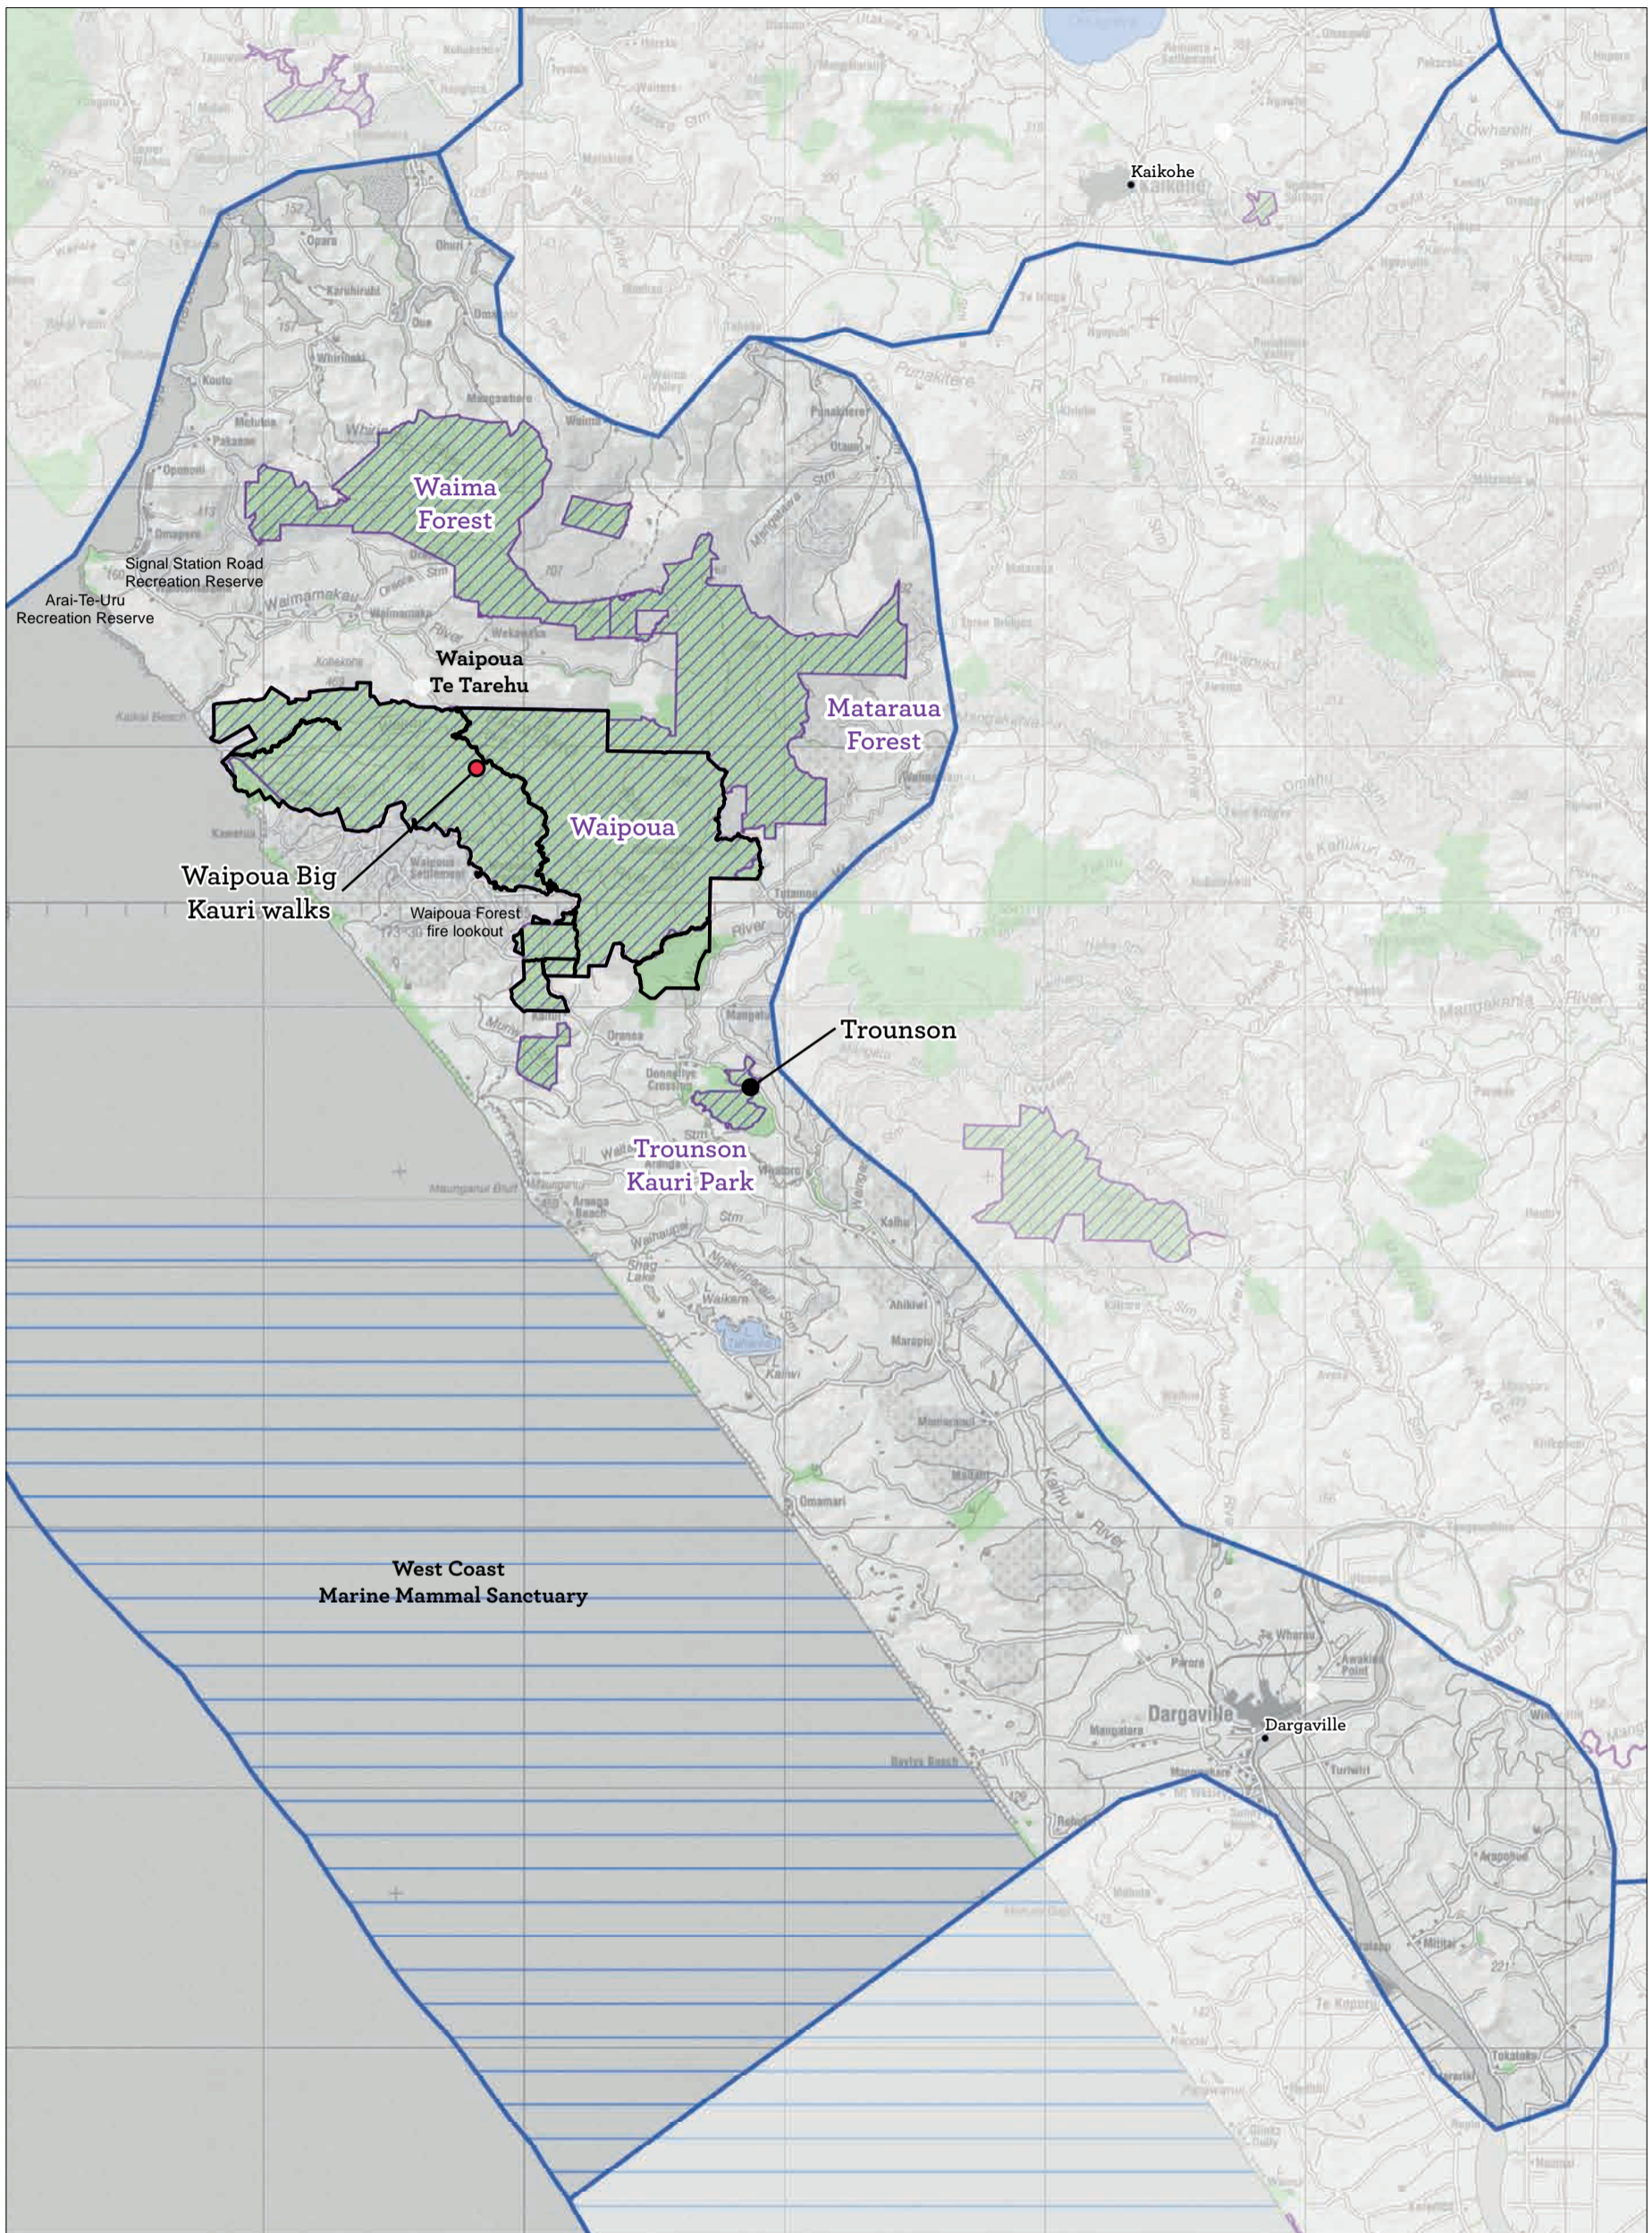

Map 5 Places overview
 Conservation Management Strategy
 Northland

Map 5.1 Manawatāwhi/Three Kings-Te Pahi Place

Conservation Management Strategy
Northland

Map 5.2 Parengarenga-Aupouri-Kaimaumau-Karikari Place

Conservation Management Strategy
Northland

Map 5.3 Ahipara-Herekino-Raetea-Warawara Place

Conservation Management Strategy
Northland

Map 5.4 Whangaroa-Cavalli Place

Conservation Management Strategy
Northland

Map 5.5 Puketi-Omahuta Place

Conservation Management Strategy
Northland

Map 5.6 Bay of Islands Place
 Conservation Management Strategy
 Northland

Map 5.7 Northern Kauri Coast Place

Conservation Management Strategy
Northland

Map 5.8 Poutu-Kaipara Place
 Conservation Management Strategy
 Northland

Map 5.9 Whangaruru-Mangawhai Coast Place

Conservation Management Strategy
Northland

Map 5.10 Mangakahia-Tutamoe-Tangihua Place

Conservation Management Strategy
Northland