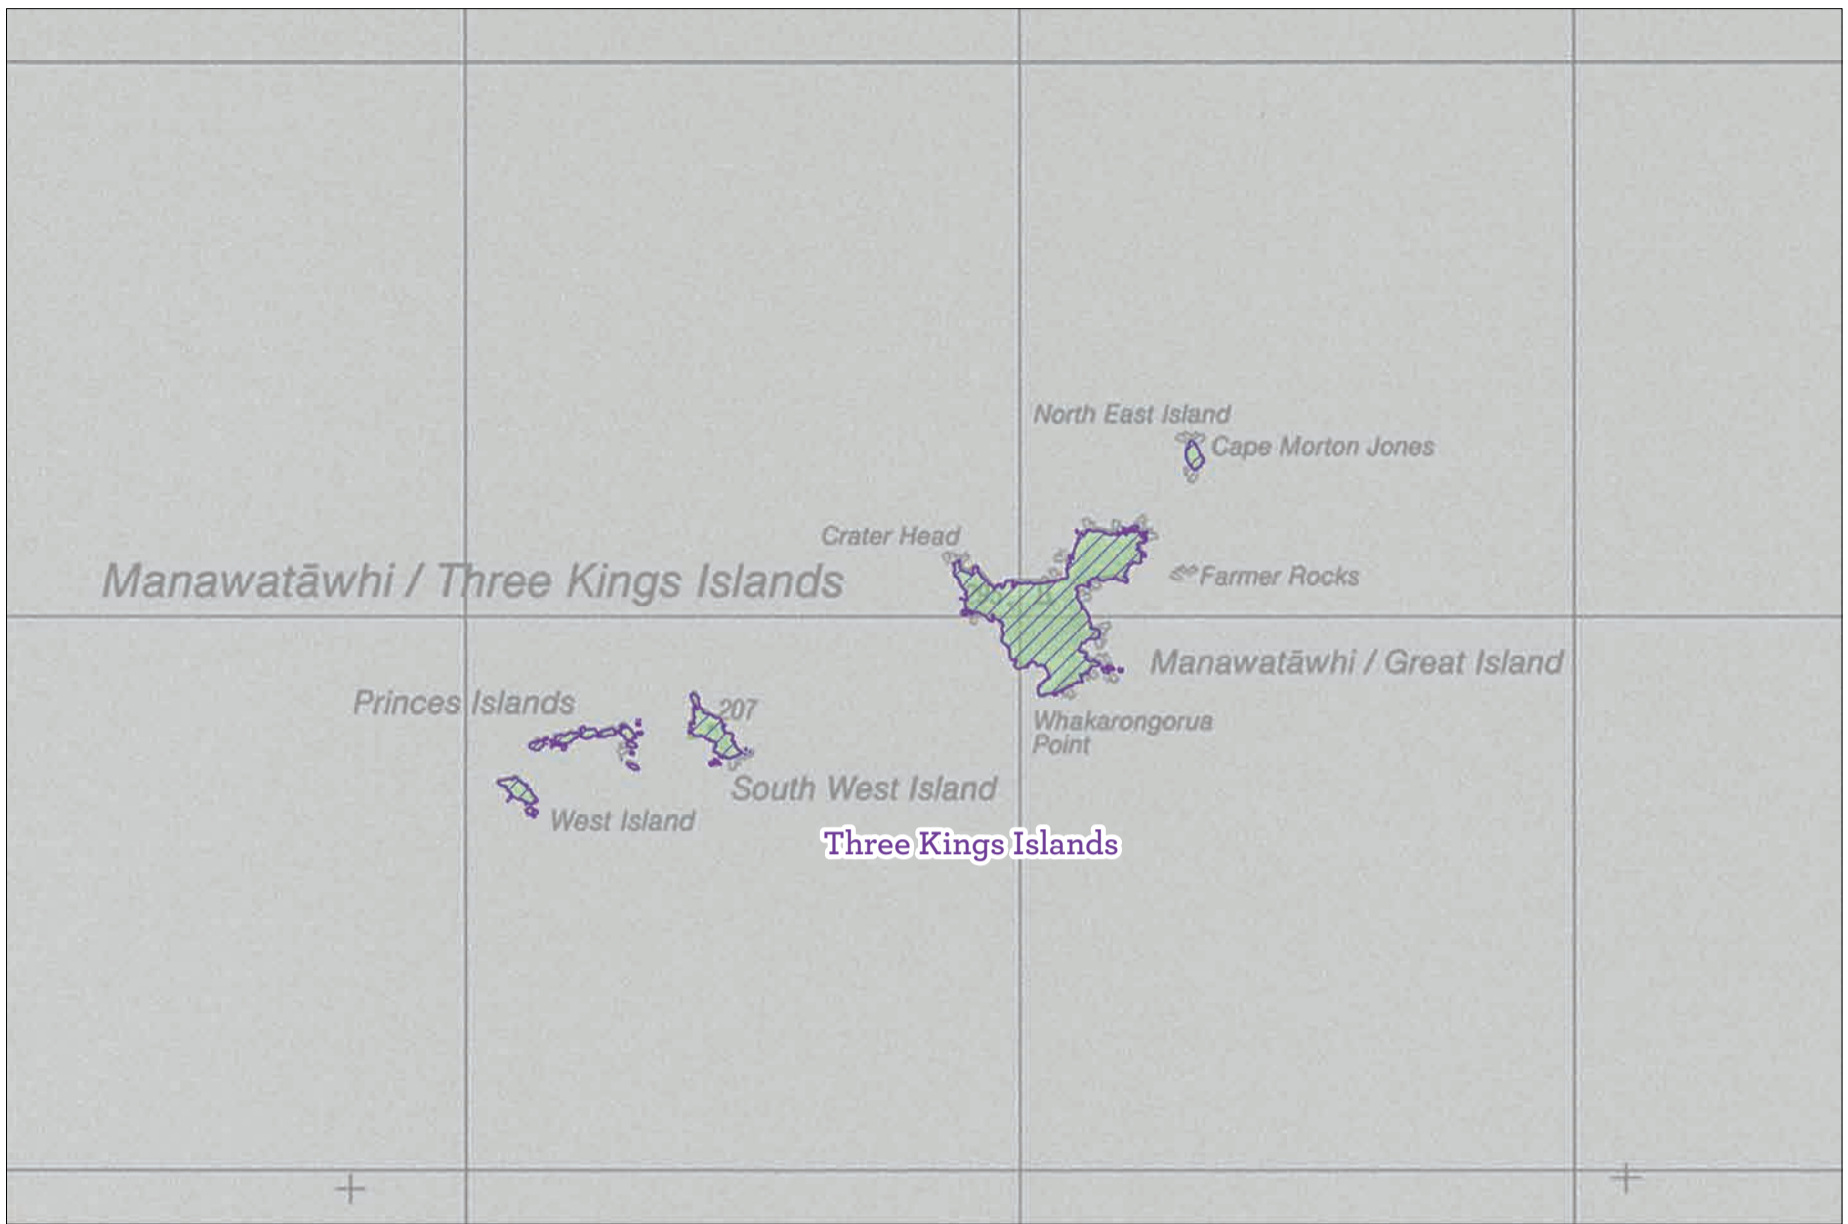

Map 5 Places overview
 Conservation Management Strategy
 Northland

Map 5.1 Manawatāwhi/Three Kings-Te Pahi Place

Conservation Management Strategy
Northland

Map 5.2 Parengarenga-Aupouri-Kaimaumau-Karikari Place

Conservation Management Strategy
Northland

Map 5.3 Ahipara-Herekino-Raetea-Warawara Place

Conservation Management Strategy
Northland

Map 5.4 Whangaroa-Cavalli Place

Conservation Management Strategy
Northland