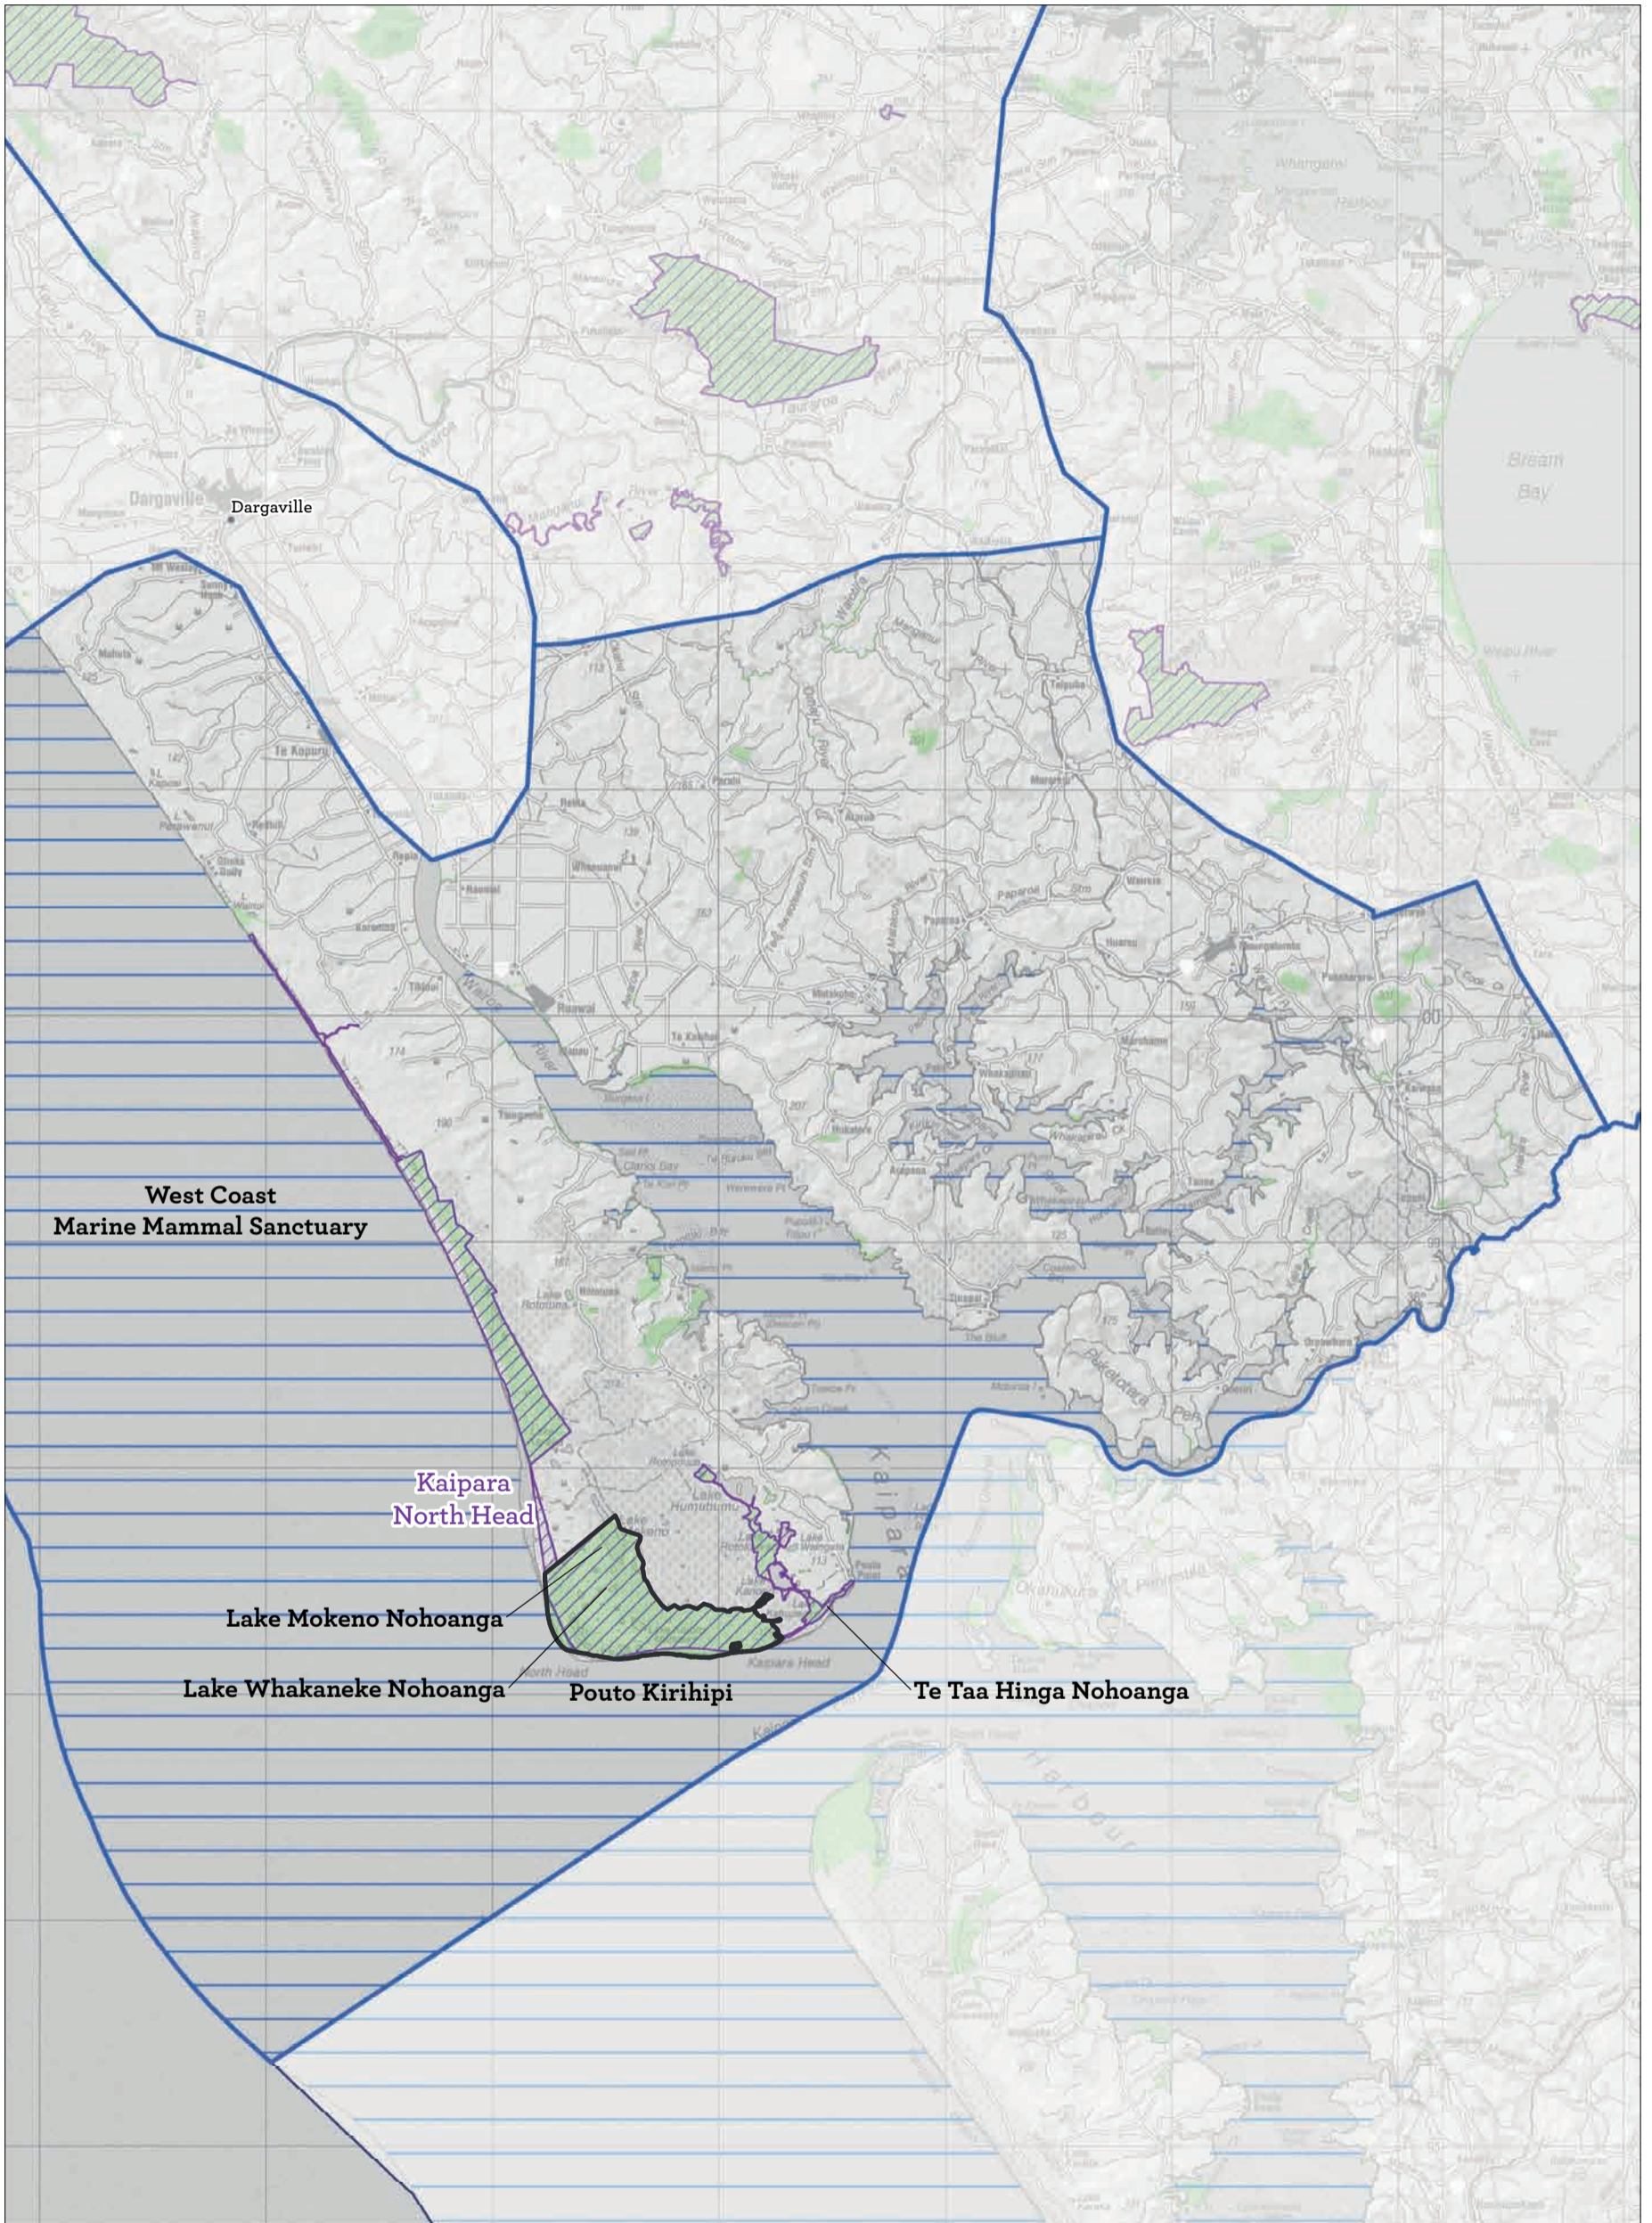

Map 5 Places overview
 Conservation Management Strategy
 Northland

Map 5.1 Manawatāwhi/Three Kings-Te Pahi Place

Conservation Management Strategy
Northland

Map 5.2 Parengarenga-Aupouri-Kaimaumau-Karikari Place

Conservation Management Strategy
Northland

Map 5.3 Ahipara-Herekino-Raetea-Warawara Place

Conservation Management Strategy
Northland

Map 5.4 Whangaroa-Cavalli Place

Conservation Management Strategy
Northland

Map 5.5 Puketi-Omahuta Place

Conservation Management Strategy
Northland

Map 5.6 Bay of Islands Place
 Conservation Management Strategy
 Northland

Map 5.7 Northern Kauri Coast Place

Conservation Management Strategy
Northland

Map 5.8 Poutu-Kaipara Place
 Conservation Management Strategy
 Northland

Map 5.9 Whangaruru-Mangawhai Coast Place

Conservation Management Strategy
Northland

Map 5.10 Mangakahia-Tutamoe-Tangihua Place

Conservation Management Strategy
Northland