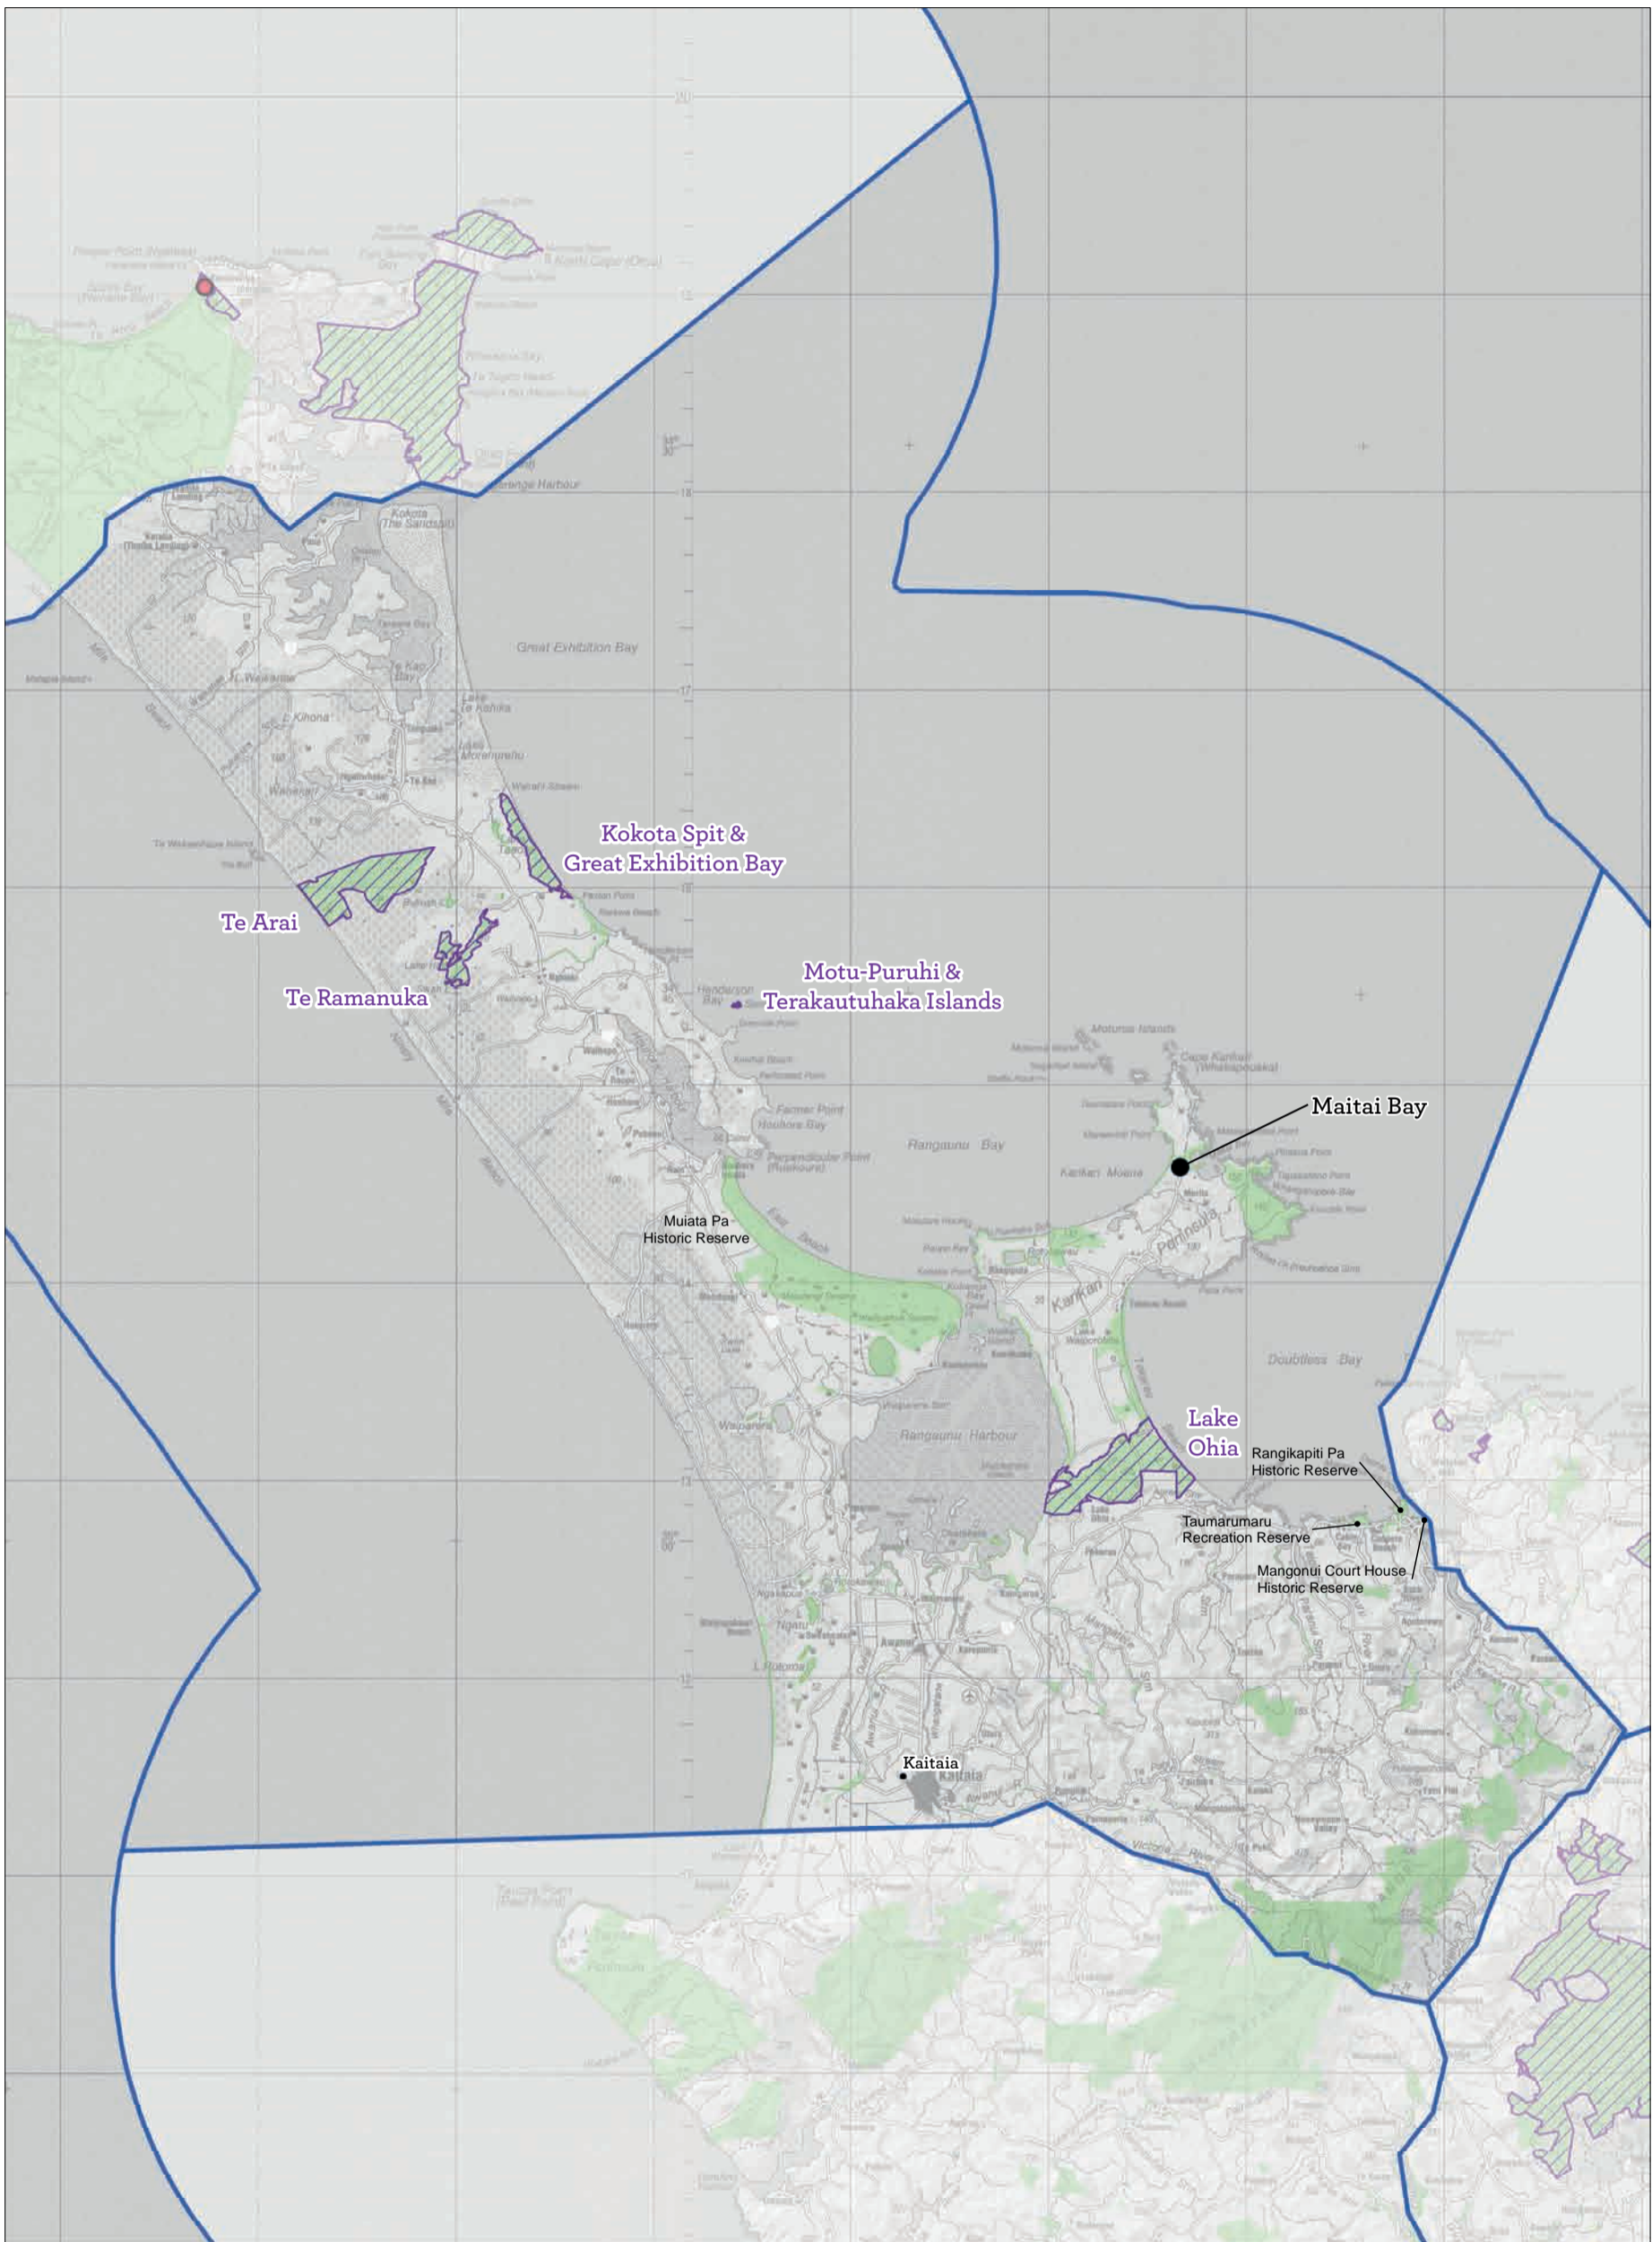

Map 5 Places overview
 Conservation Management Strategy
 Northland

Map 5.1 Manawatāwhi/Three Kings-Te Pahi Place

Conservation Management Strategy
Northland

Map 5.2 Parengarenga-Aupouri-Kaimaumau-Karikari Place

Conservation Management Strategy
Northland

Map 5.3 Ahipara-Herekino-Raetea-Warawara Place

Conservation Management Strategy
Northland

Map 5.4 Whangaroa-Cavalli Place

Conservation Management Strategy
Northland

Map 5.5 Puketi-Omahuta Place

Conservation Management Strategy
Northland

Map 5.6 Bay of Islands Place
 Conservation Management Strategy
 Northland

Map 5.7 Northern Kauri Coast Place

Conservation Management Strategy
Northland

Map 5.8 Poutu-Kaipara Place
 Conservation Management Strategy
 Northland

Map 5.9 Whangaruru-Mangawhai Coast Place

Conservation Management Strategy
Northland

Map 5.10 Mangakahia-Tutamoe-Tangihua Place

Conservation Management Strategy
Northland