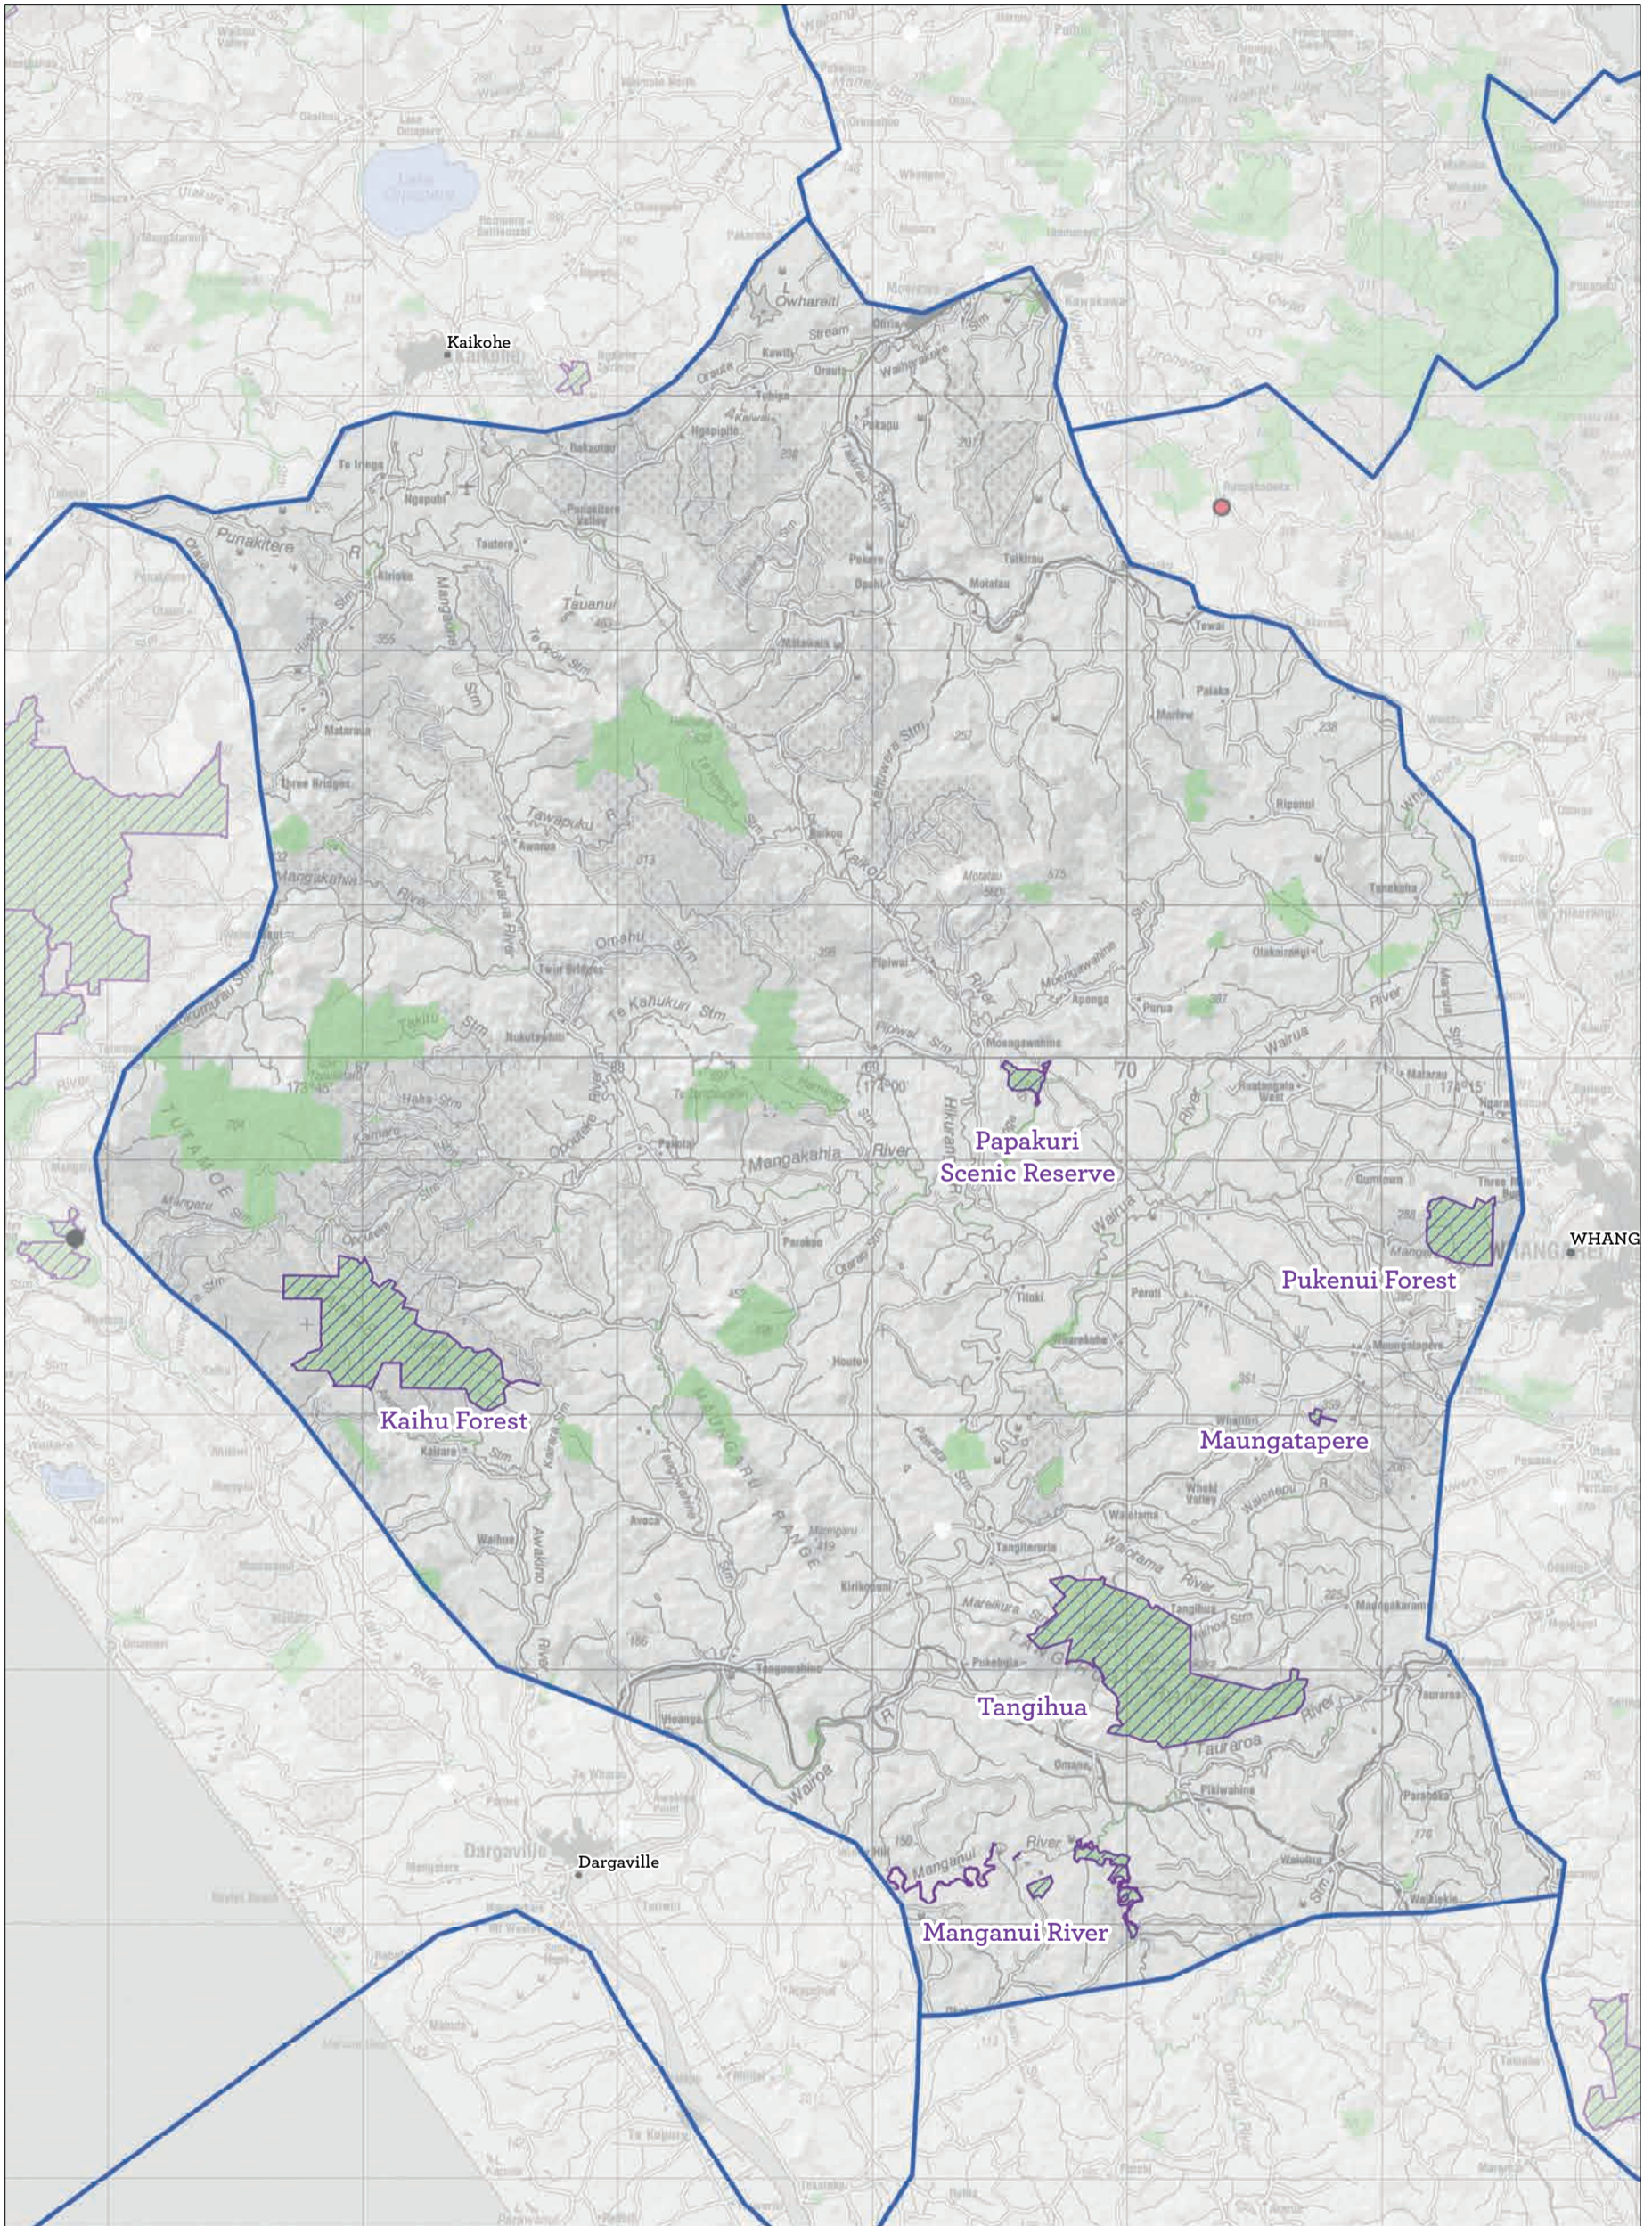

Map 5 Places overview
 Conservation Management Strategy
 Northland

Map 5.1 Manawatāwhi/Three Kings-Te Pahi Place

Conservation Management Strategy
Northland

Map 5.2 Parengarenga-Aupouri-Kaimaumau-Karikari Place

Conservation Management Strategy
Northland

Map 5.3 Ahipara-Herekino-Raetea-Warawara Place

Conservation Management Strategy
Northland

Map 5.4 Whangaroa-Cavalli Place

Conservation Management Strategy
Northland

Map 5.5 Puketi-Omahuta Place

Conservation Management Strategy
Northland

Map 5.6 Bay of Islands Place
 Conservation Management Strategy
 Northland

Map 5.7 Northern Kauri Coast Place

Conservation Management Strategy
Northland

Map 5.8 Poutu-Kaipara Place
 Conservation Management Strategy
 Northland

Map 5.9 Whangaruru-Mangawhai Coast Place

Conservation Management Strategy
Northland

Map 5.10 Mangakahia-Tutamoe-Tangihua Place

Conservation Management Strategy
Northland