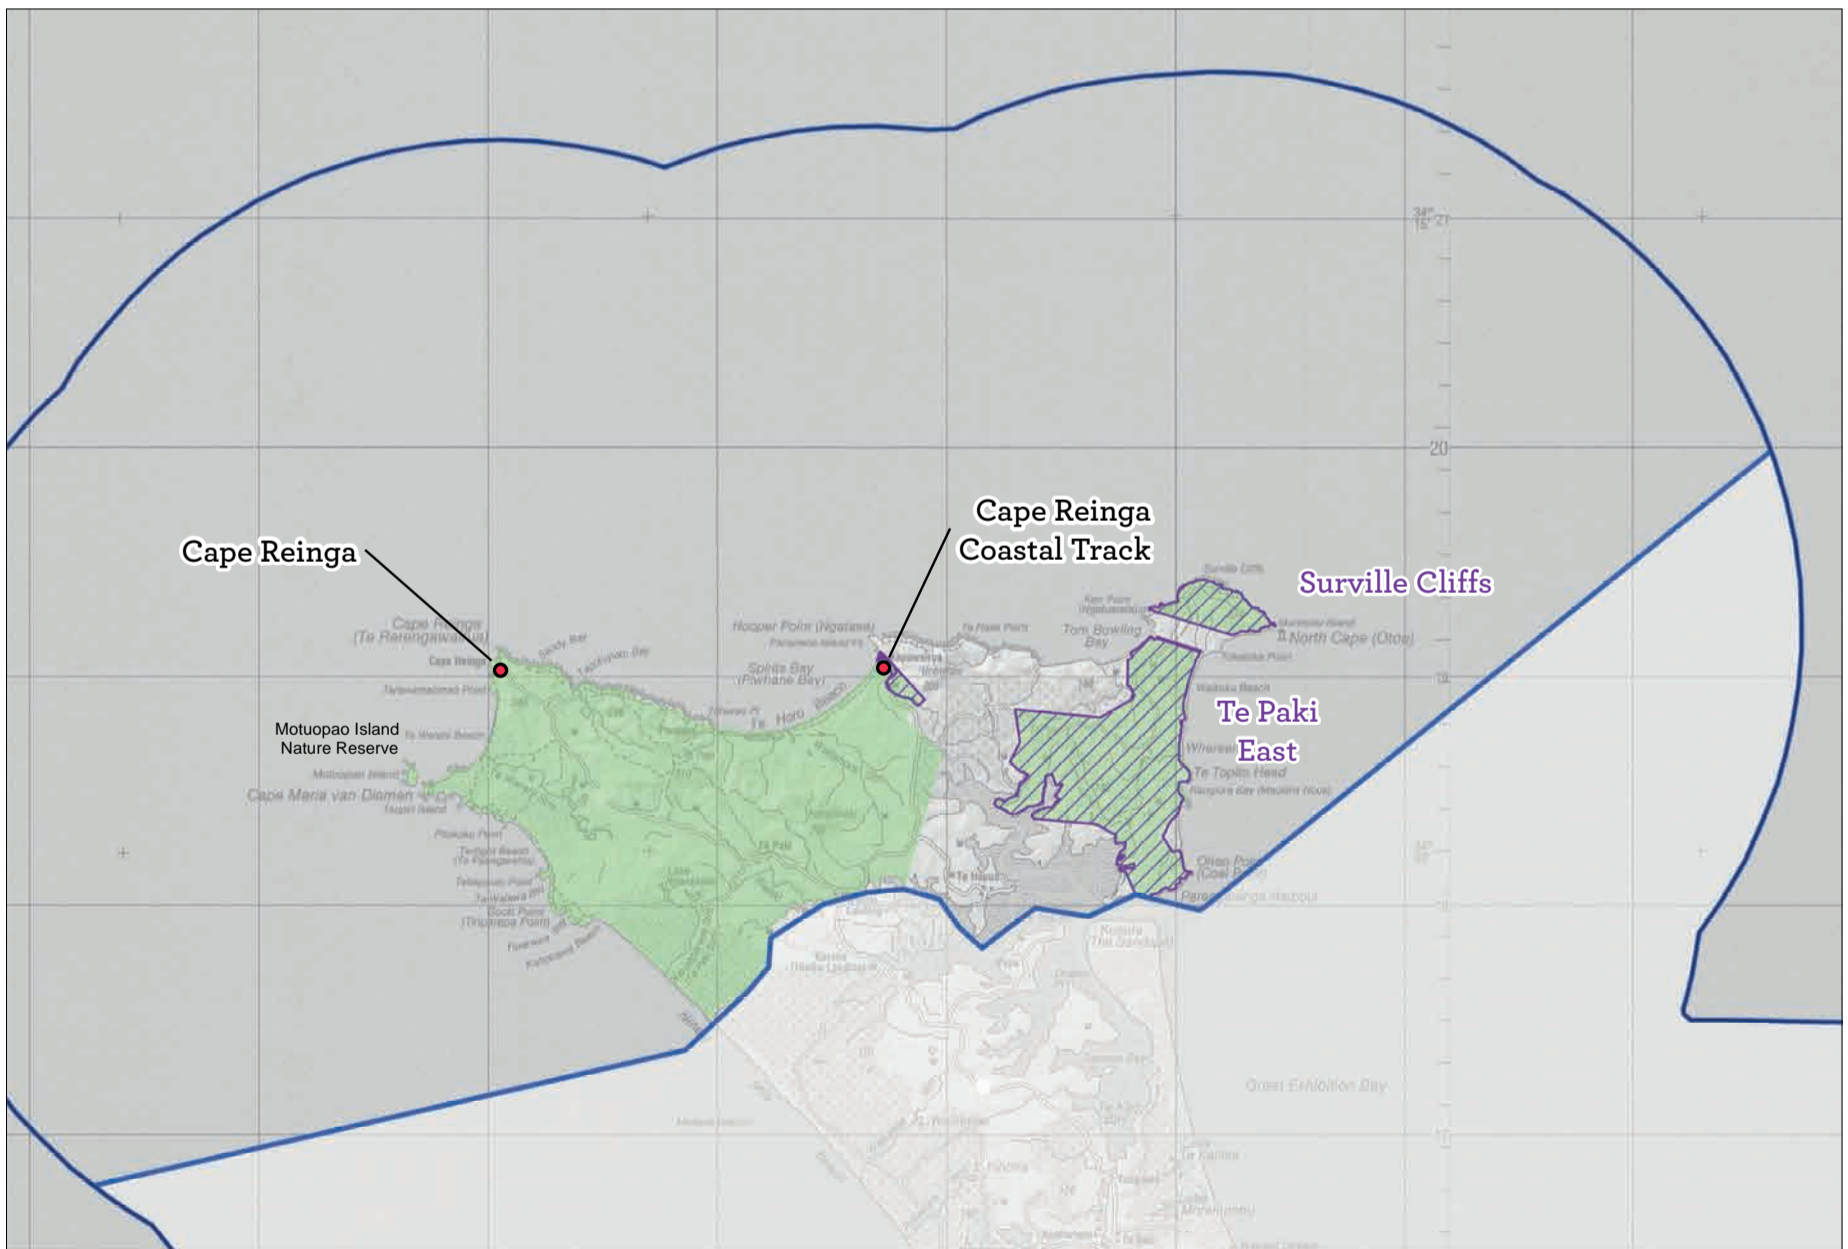

Map 5 Places overview
 Conservation Management Strategy
 Northland

Map 5.1 Manawatāwhi/Three Kings-Te Pahi Place

Conservation Management Strategy
Northland

Map 5.2 Parengarenga-Aupouri-Kaimaumau-Karikari Place

Conservation Management Strategy
Northland

Map 5.3 Ahipara-Herekino-Raetea-Warawara Place

Conservation Management Strategy
Northland

Map 5.4 Whangaroa-Cavalli Place

Conservation Management Strategy
Northland