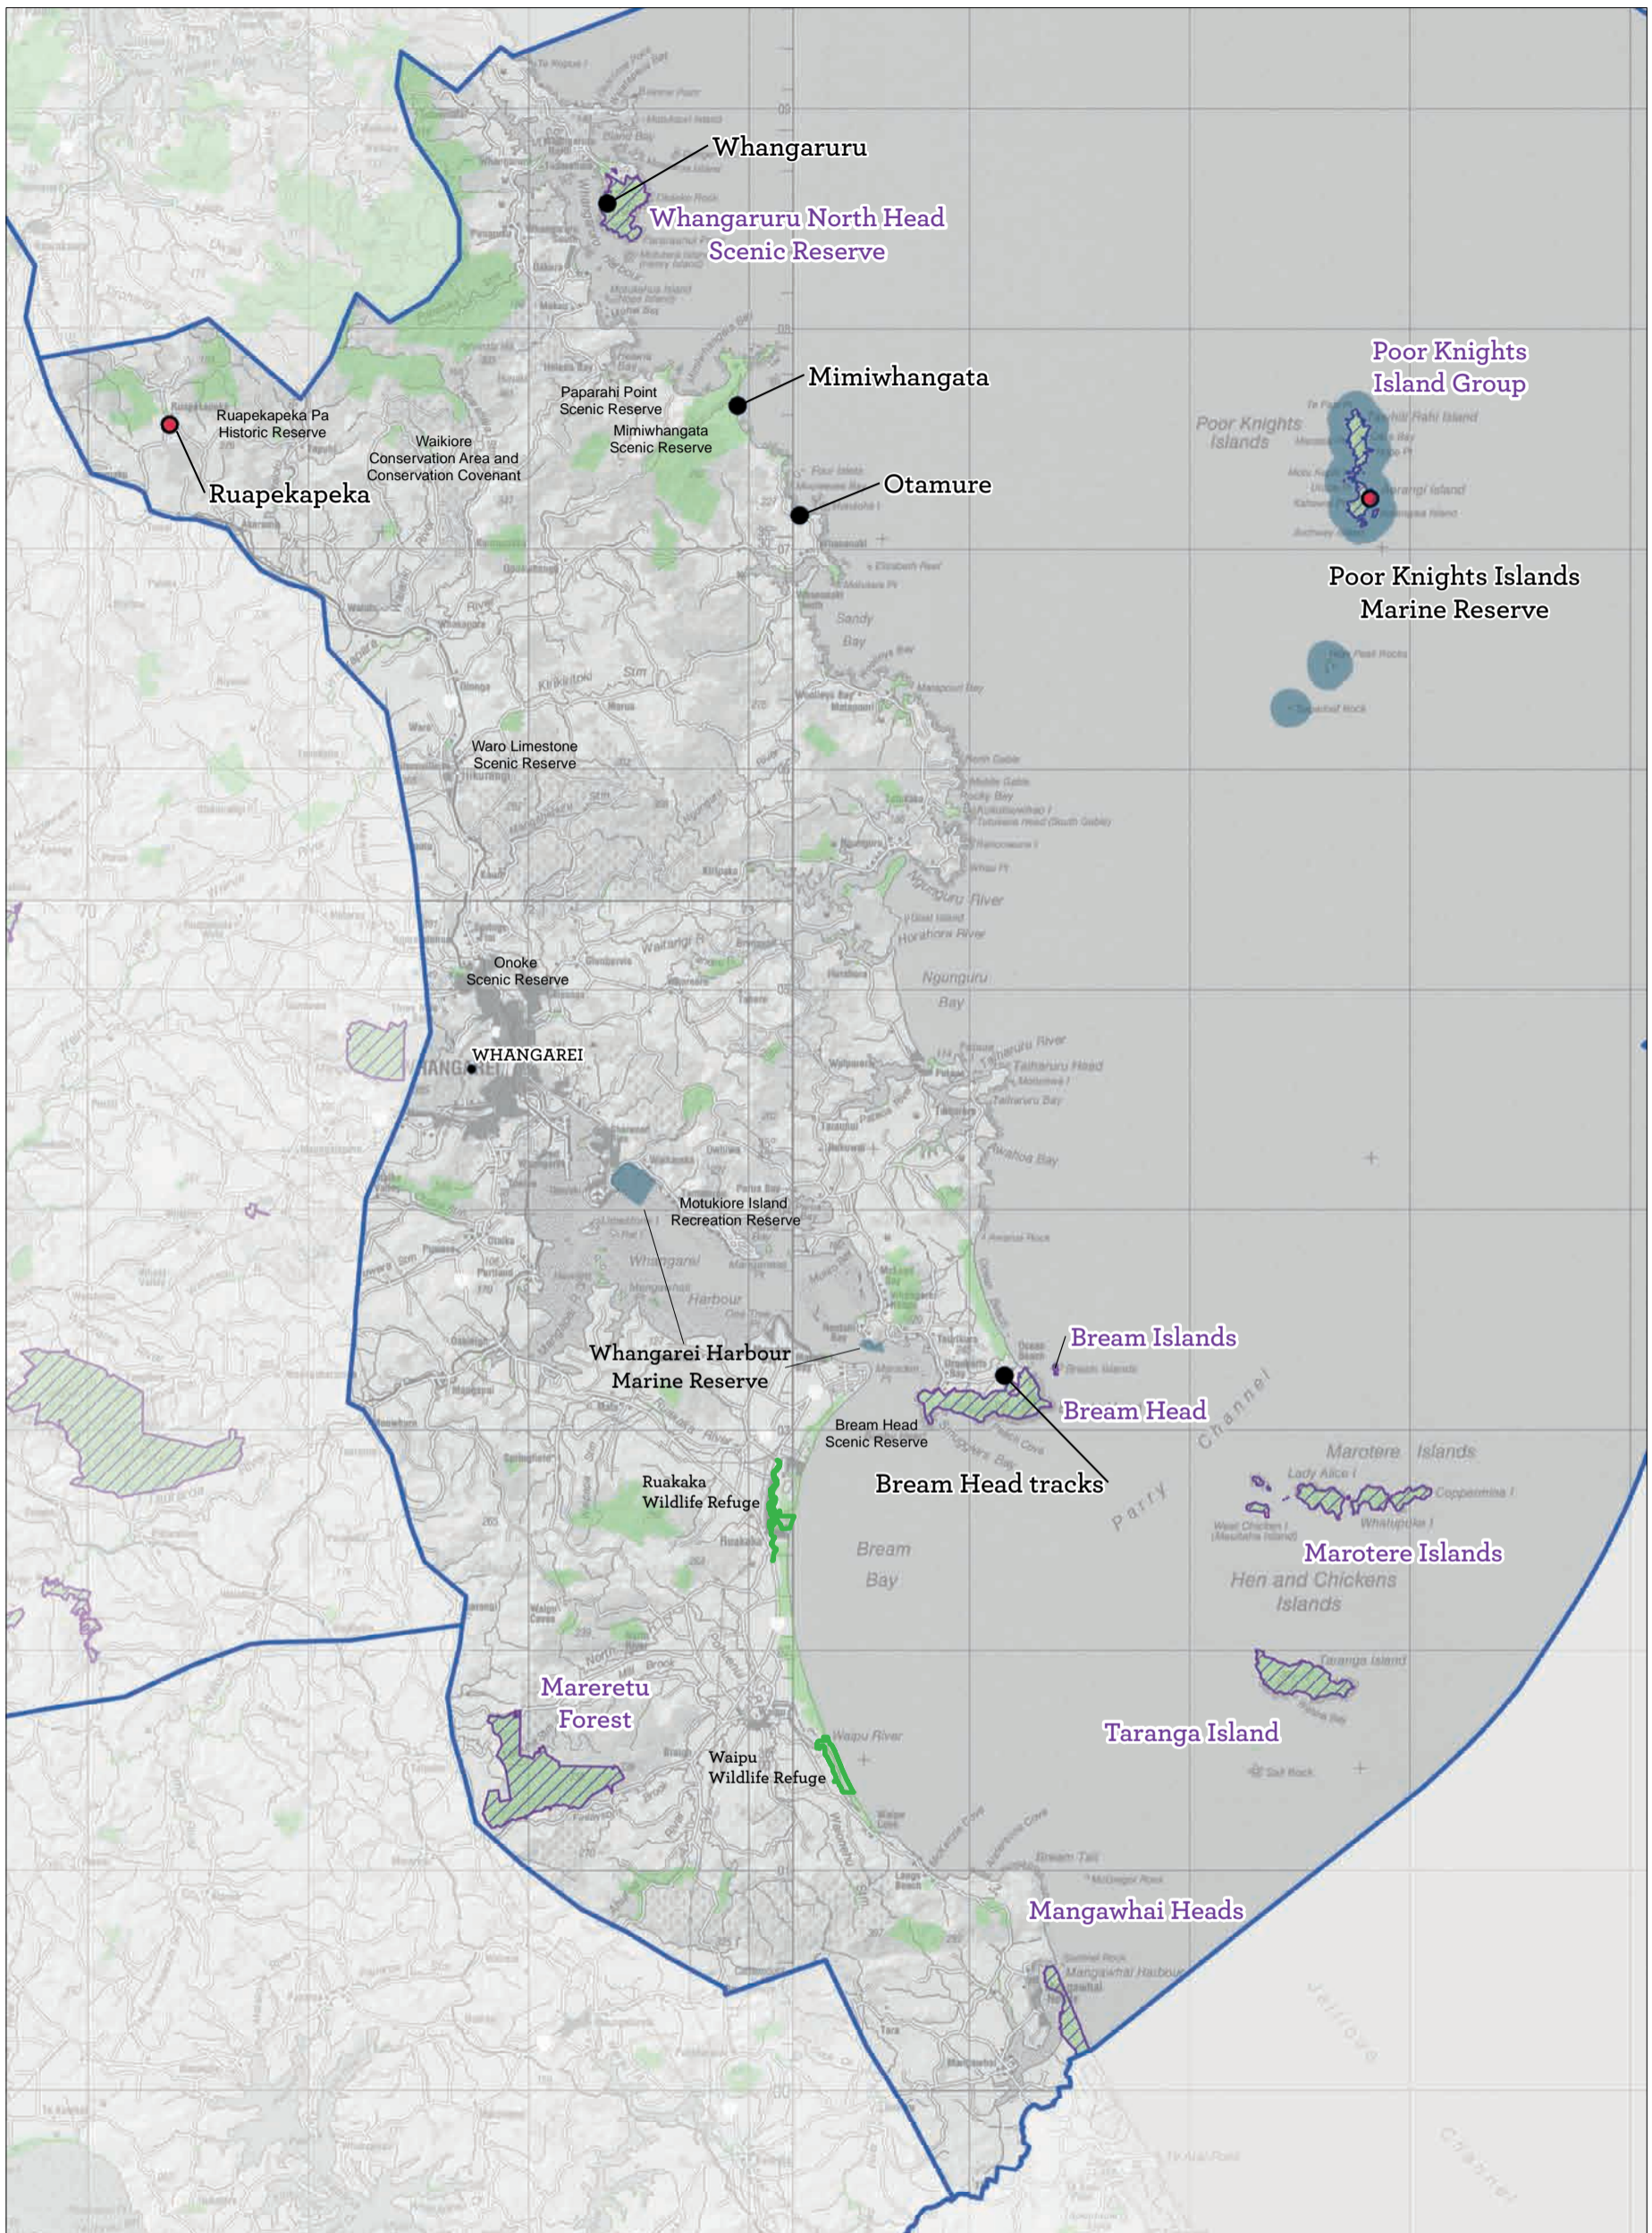

Map 5 Places overview
 Conservation Management Strategy
 Northland

Map 5.1 Manawatāwhi/Three Kings-Te Pahi Place

Conservation Management Strategy
Northland

Map 5.2 Parengarenga-Aupouri-Kaimaumau-Karikari Place

Conservation Management Strategy
Northland

Map 5.3 Ahipara-Herekino-Raetea-Warawara Place

Conservation Management Strategy
Northland

Map 5.4 Whangaroa-Cavalli Place

Conservation Management Strategy
Northland

Map 5.5 Puketi-Omahuta Place

Conservation Management Strategy
Northland

Map 5.6 Bay of Islands Place
 Conservation Management Strategy
 Northland

Map 5.7 Northern Kauri Coast Place

Conservation Management Strategy
Northland

Map 5.8 Poutu-Kaipara Place
 Conservation Management Strategy
 Northland

Map 5.9 Whangaruru-Mangawhai Coast Place

Conservation Management Strategy
Northland

Map 5.10 Mangakahia-Tutamoe-Tangihua Place

Conservation Management Strategy
Northland