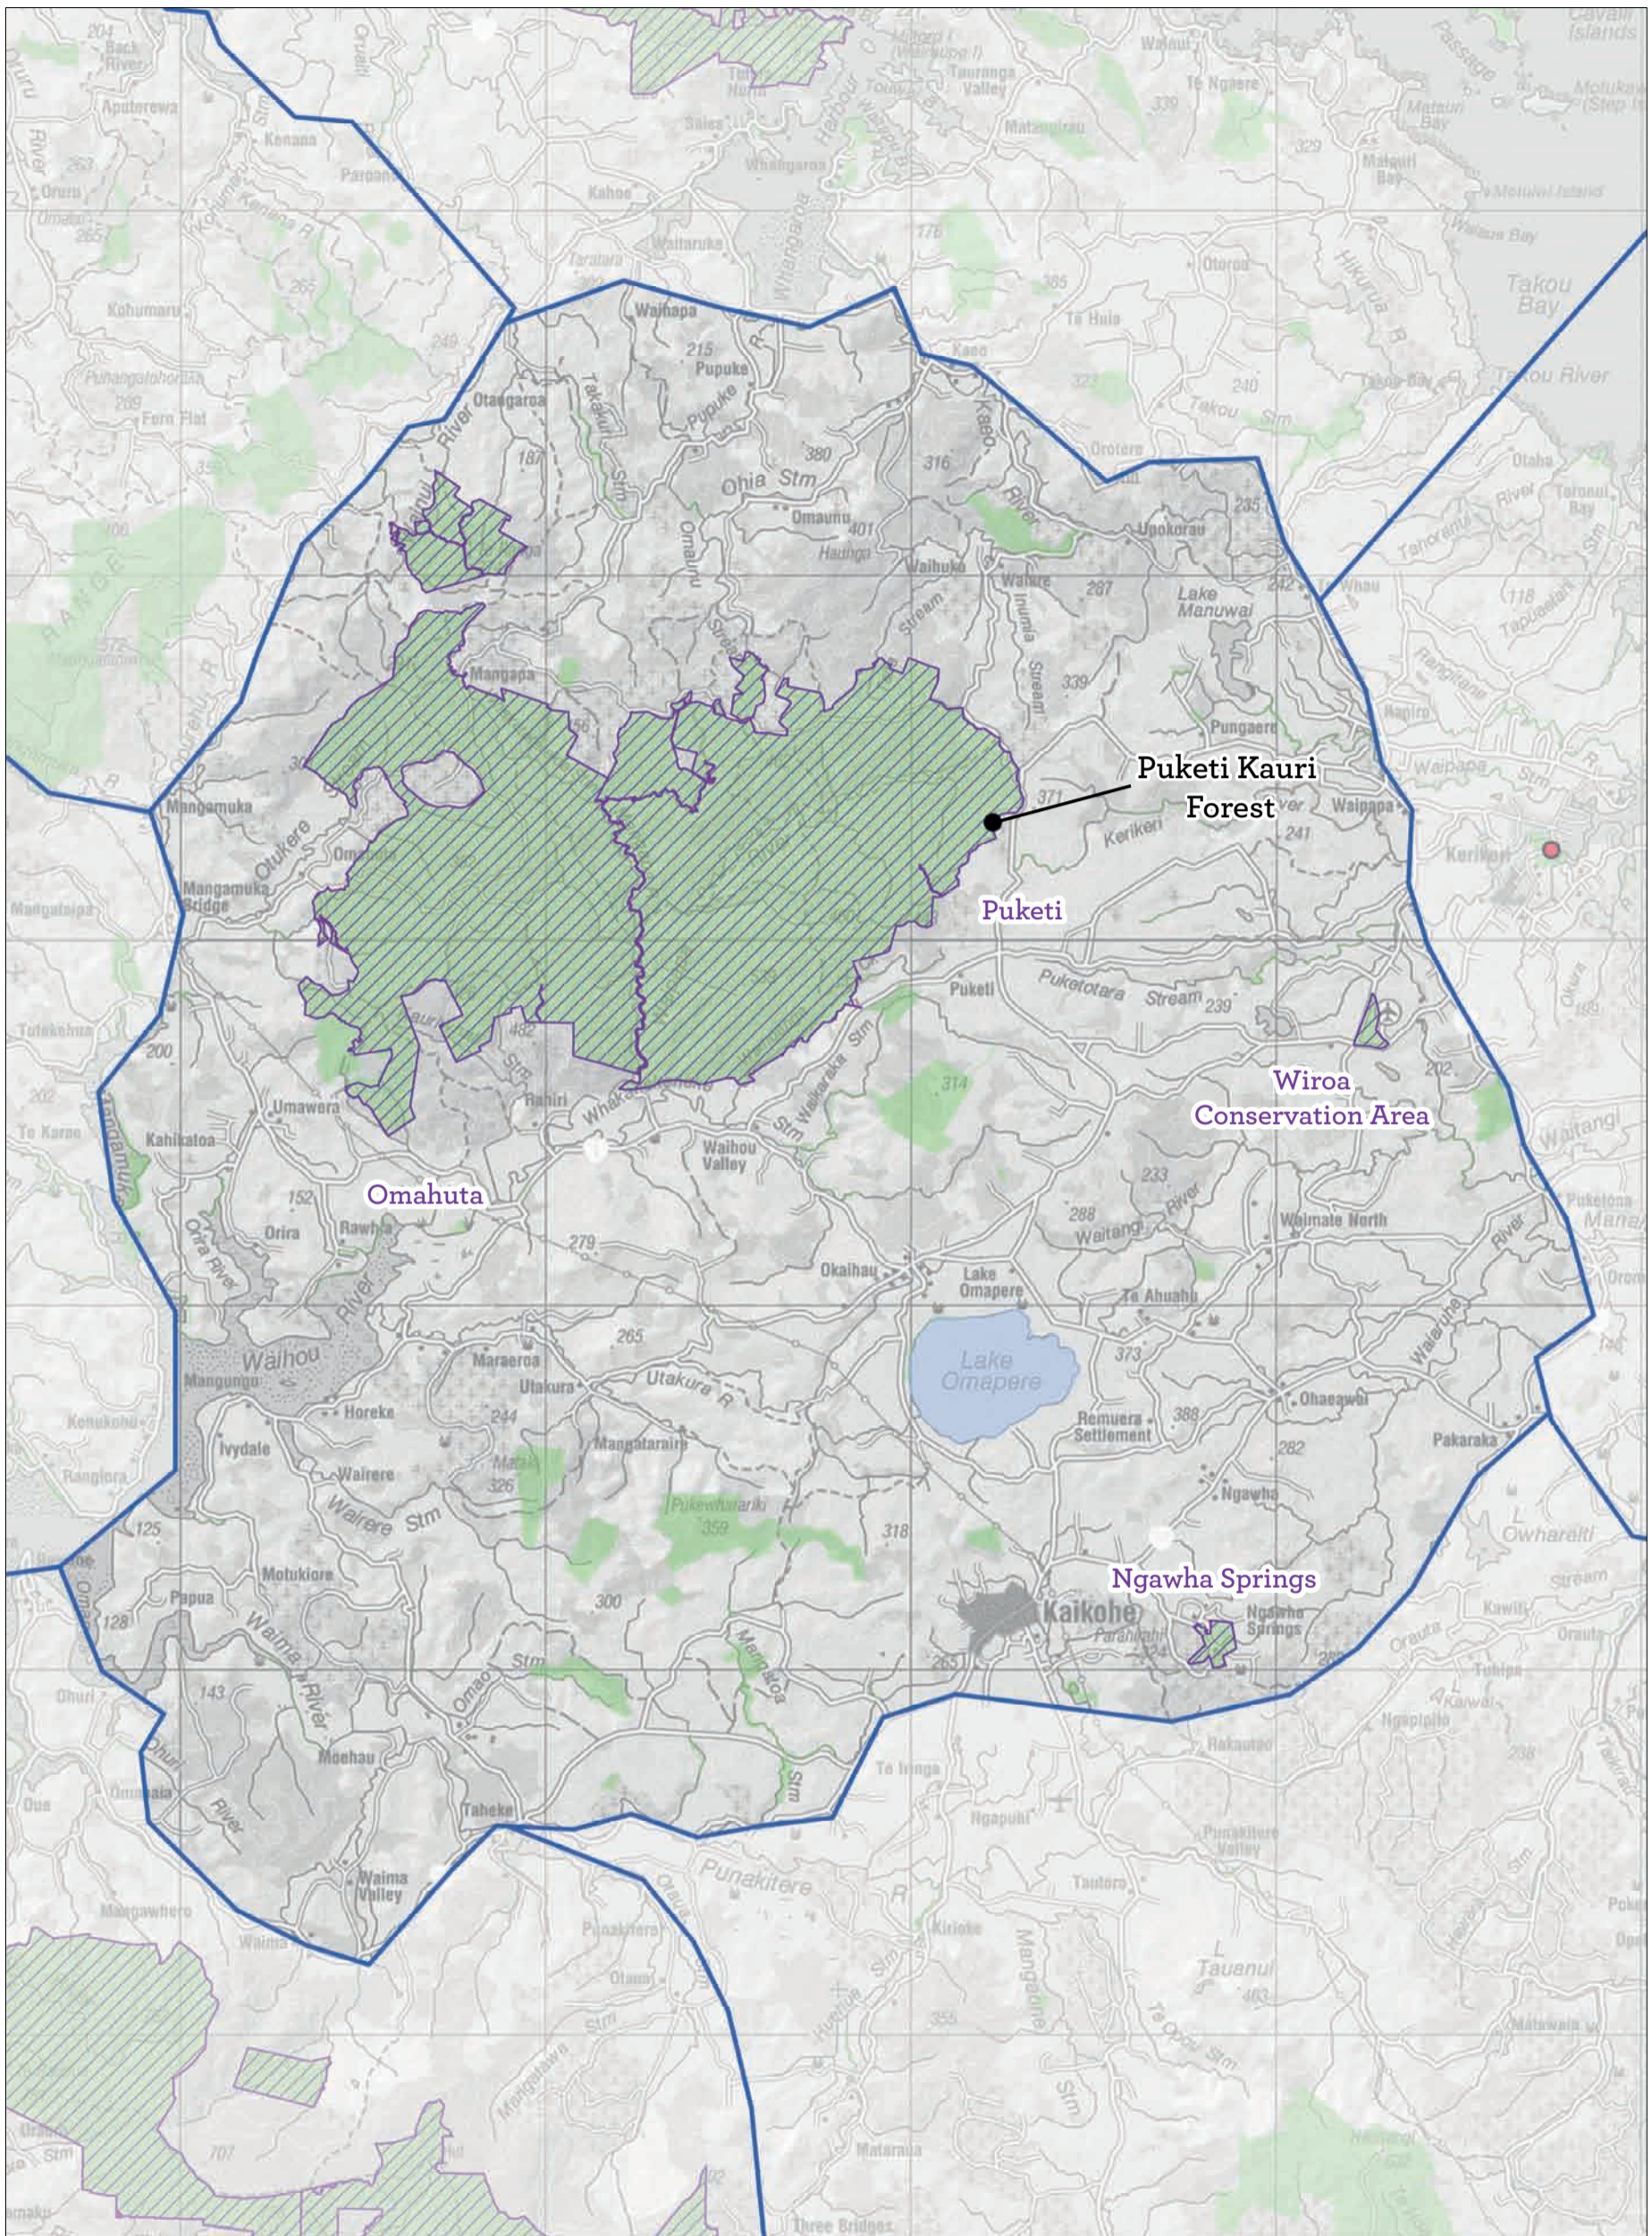

Map 5 Places overview
 Conservation Management Strategy
 Northland

Map 5.1 Manawatāwhi/Three Kings-Te Pahi Place

Conservation Management Strategy
Northland

Map 5.2 Parengarenga-Aupouri-Kaimaumau-Karikari Place

Conservation Management Strategy
Northland

Map 5.3 Ahipara-Herekino-Raetea-Warawara Place

Conservation Management Strategy
Northland

Map 5.4 Whangaroa-Cavalli Place

Conservation Management Strategy
Northland

Map 5.5 Puketi-Omahuta Place

Conservation Management Strategy
Northland

Map 5.6 Bay of Islands Place
 Conservation Management Strategy
 Northland

Map 5.7 Northern Kauri Coast Place

Conservation Management Strategy
Northland

Map 5.8 Poutu-Kaipara Place
 Conservation Management Strategy
 Northland

Map 5.9 Whangaruru-Mangawhai Coast Place

Conservation Management Strategy
Northland

Map 5.10 Mangakahia-Tutamoe-Tangihua Place

Conservation Management Strategy
Northland