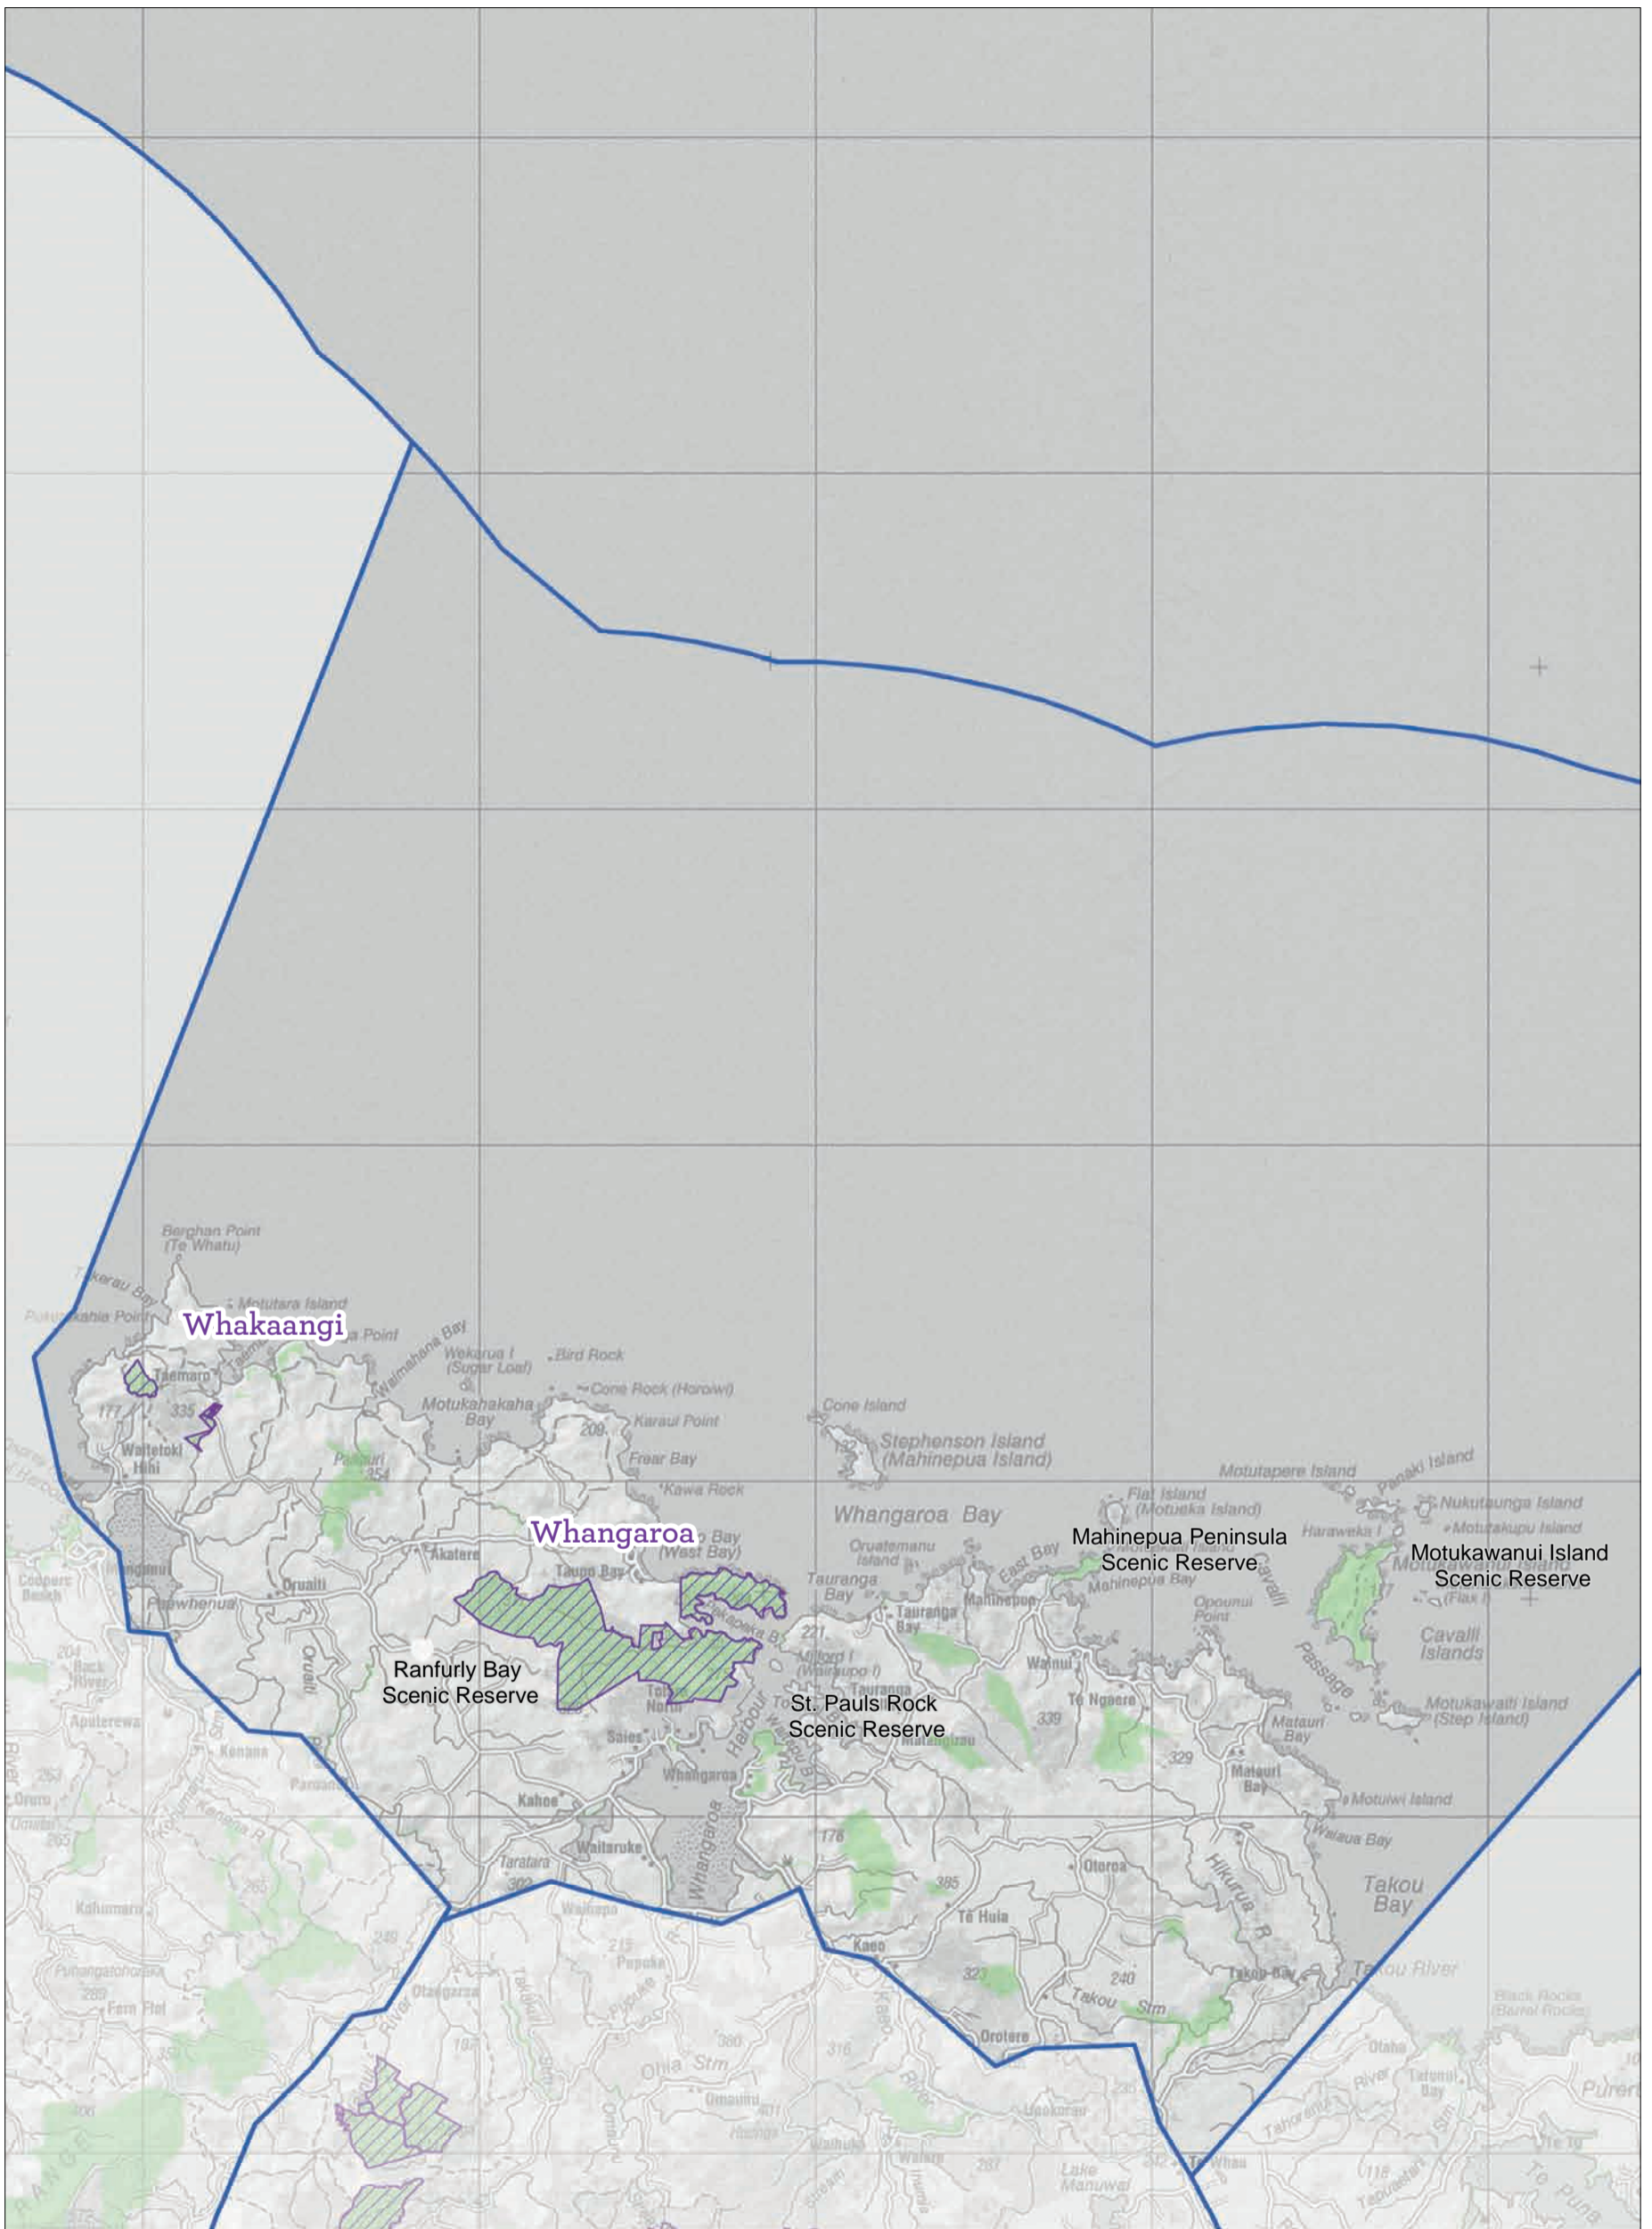

Map 5 Places overview
 Conservation Management Strategy
 Northland

Map 5.1 Manawatāwhi/Three Kings-Te Pahi Place

Conservation Management Strategy
Northland

Map 5.2 Parengarenga-Aupouri-Kaimaumau-Karikari Place

Conservation Management Strategy
Northland

Map 5.3 Ahipara-Herekino-Raetea-Warawara Place

Conservation Management Strategy
Northland

Map 5.4 Whangaroa-Cavalli Place

Conservation Management Strategy
Northland

Map 5.5 Puketi-Omahuta Place

Conservation Management Strategy
Northland

Map 5.6 Bay of Islands Place
 Conservation Management Strategy
 Northland

Map 5.7 Northern Kauri Coast Place

Conservation Management Strategy
Northland

Map 5.8 Poutu-Kaipara Place
 Conservation Management Strategy
 Northland

Map 5.9 Whangaruru-Mangawhai Coast Place

Conservation Management Strategy
Northland

Map 5.10 Mangakahia-Tutamoe-Tangihua Place

Conservation Management Strategy
Northland