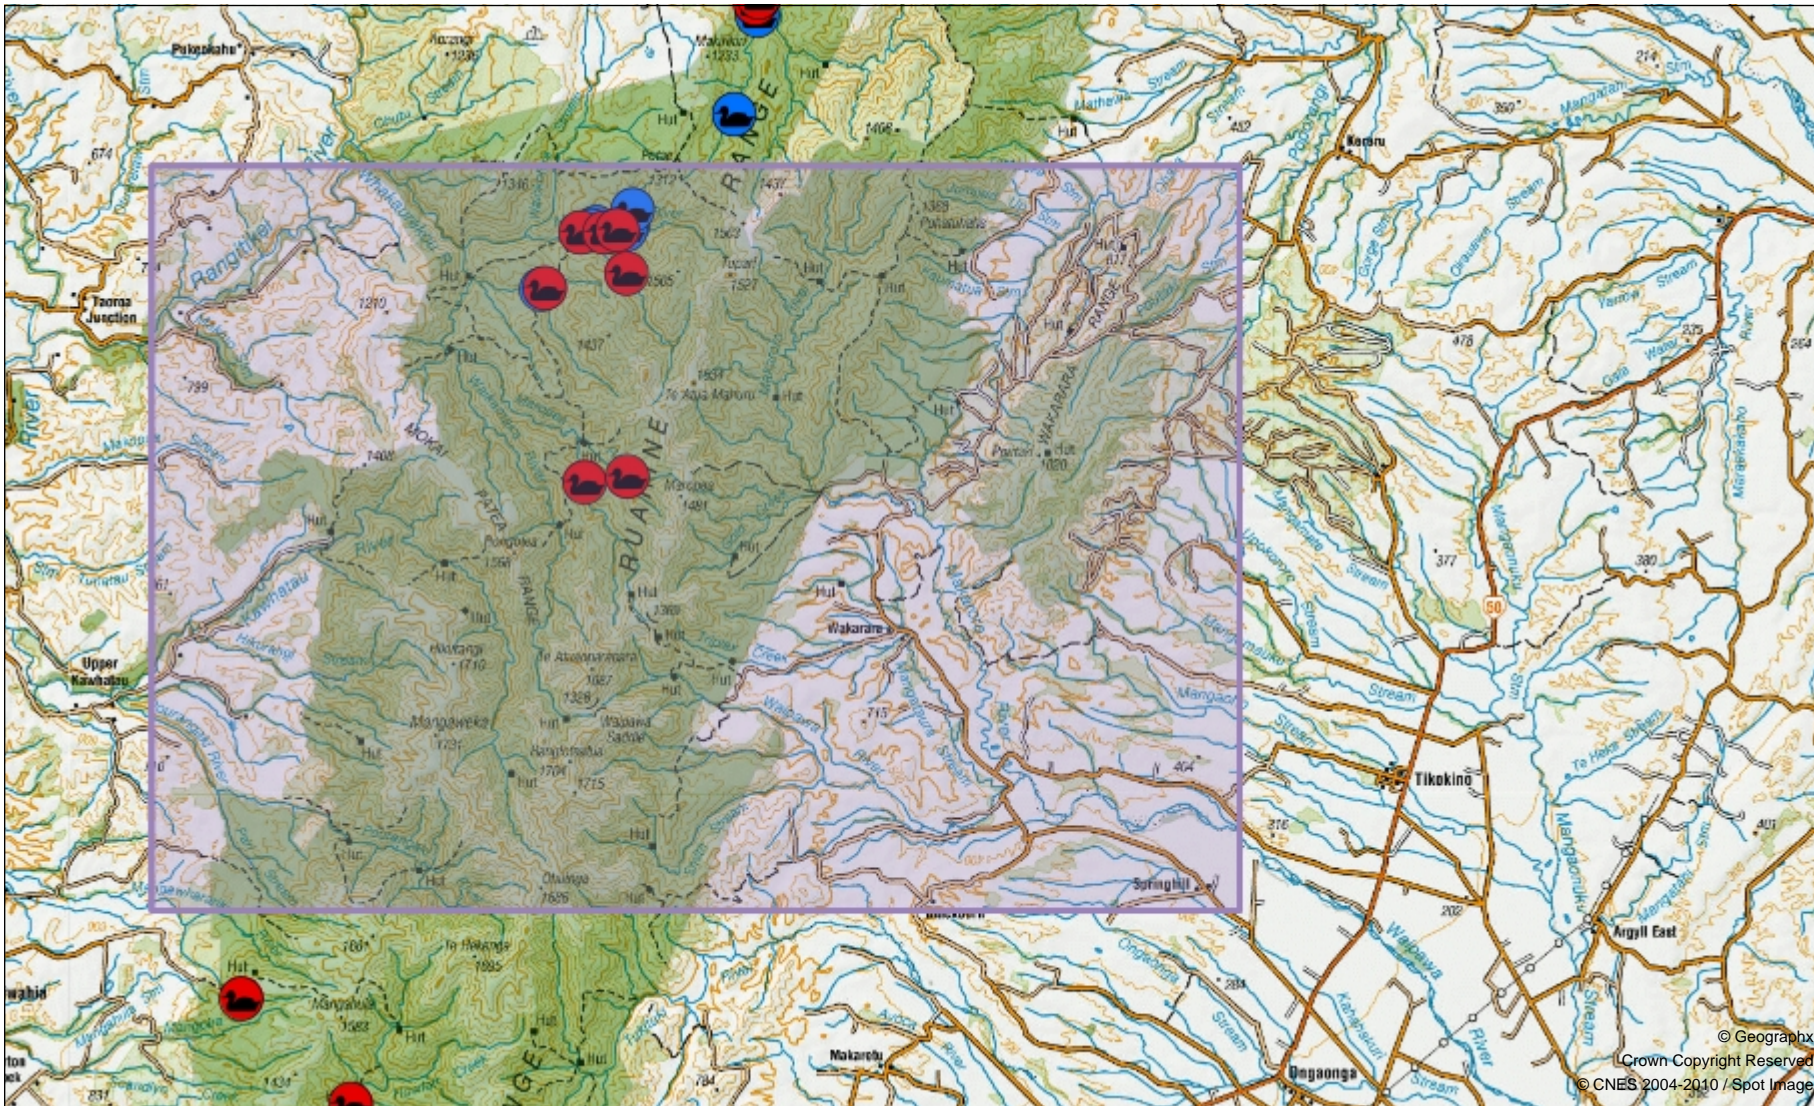

Current season who observations

Date Printed: 8 February 2023

Legend

-  Current Season Pairs
-  Current Season Single Adults
-  Current Season Lone Juveniles
- Public Conservation Areas**
-  National Park
-  Public Conservation Land
-  Marine Reserve/Sanctuary

© Geographix
 Crown Copyright Reserved
 © CNES 2004-2010 / Spot Image

Projection: NZGD_2000_New_Zealand_Transverse_Mercator

This map is a user generated static output from an Internet mapping site and is for reference only. Data layers that appear on this map may or may not be accurate, current, or otherwise reliable.

THIS MAP IS NOT TO BE USED FOR NAVIGATION