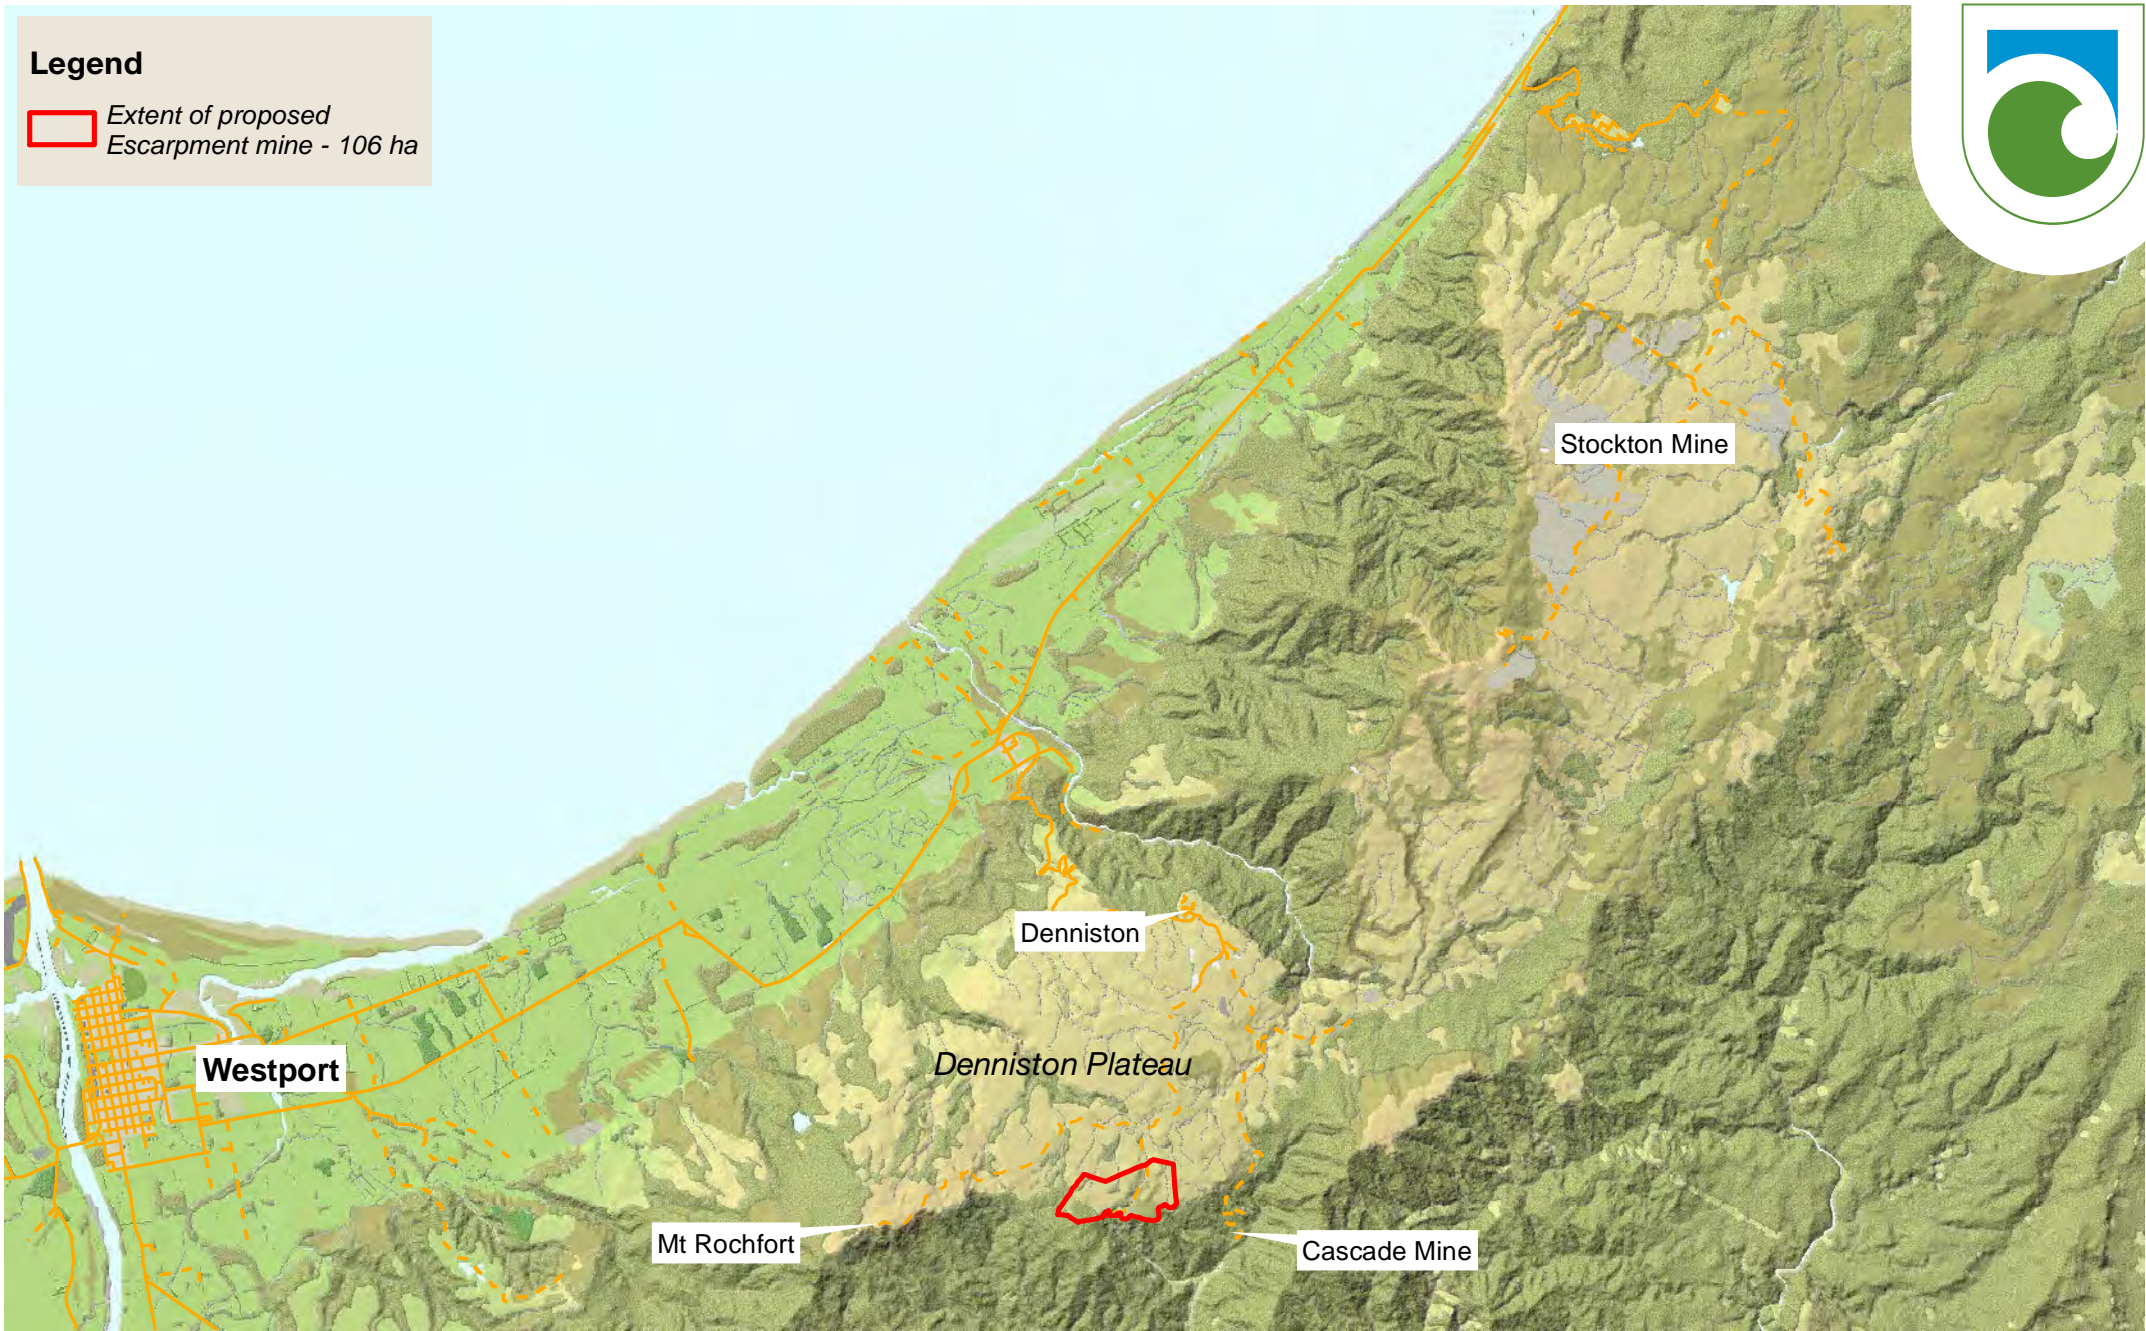

**Legend**

 *Extent of proposed  
Escarpment mine - 106 ha*

**Proposed Escarpment Mine - Buller Coal Limited**

Imagery: Geographix  
Crown Copyright Reserved  
Projection: Transverse Mercator, Datum: NZGD 2000  
[newzealand.govt.nz](http://newzealand.govt.nz)