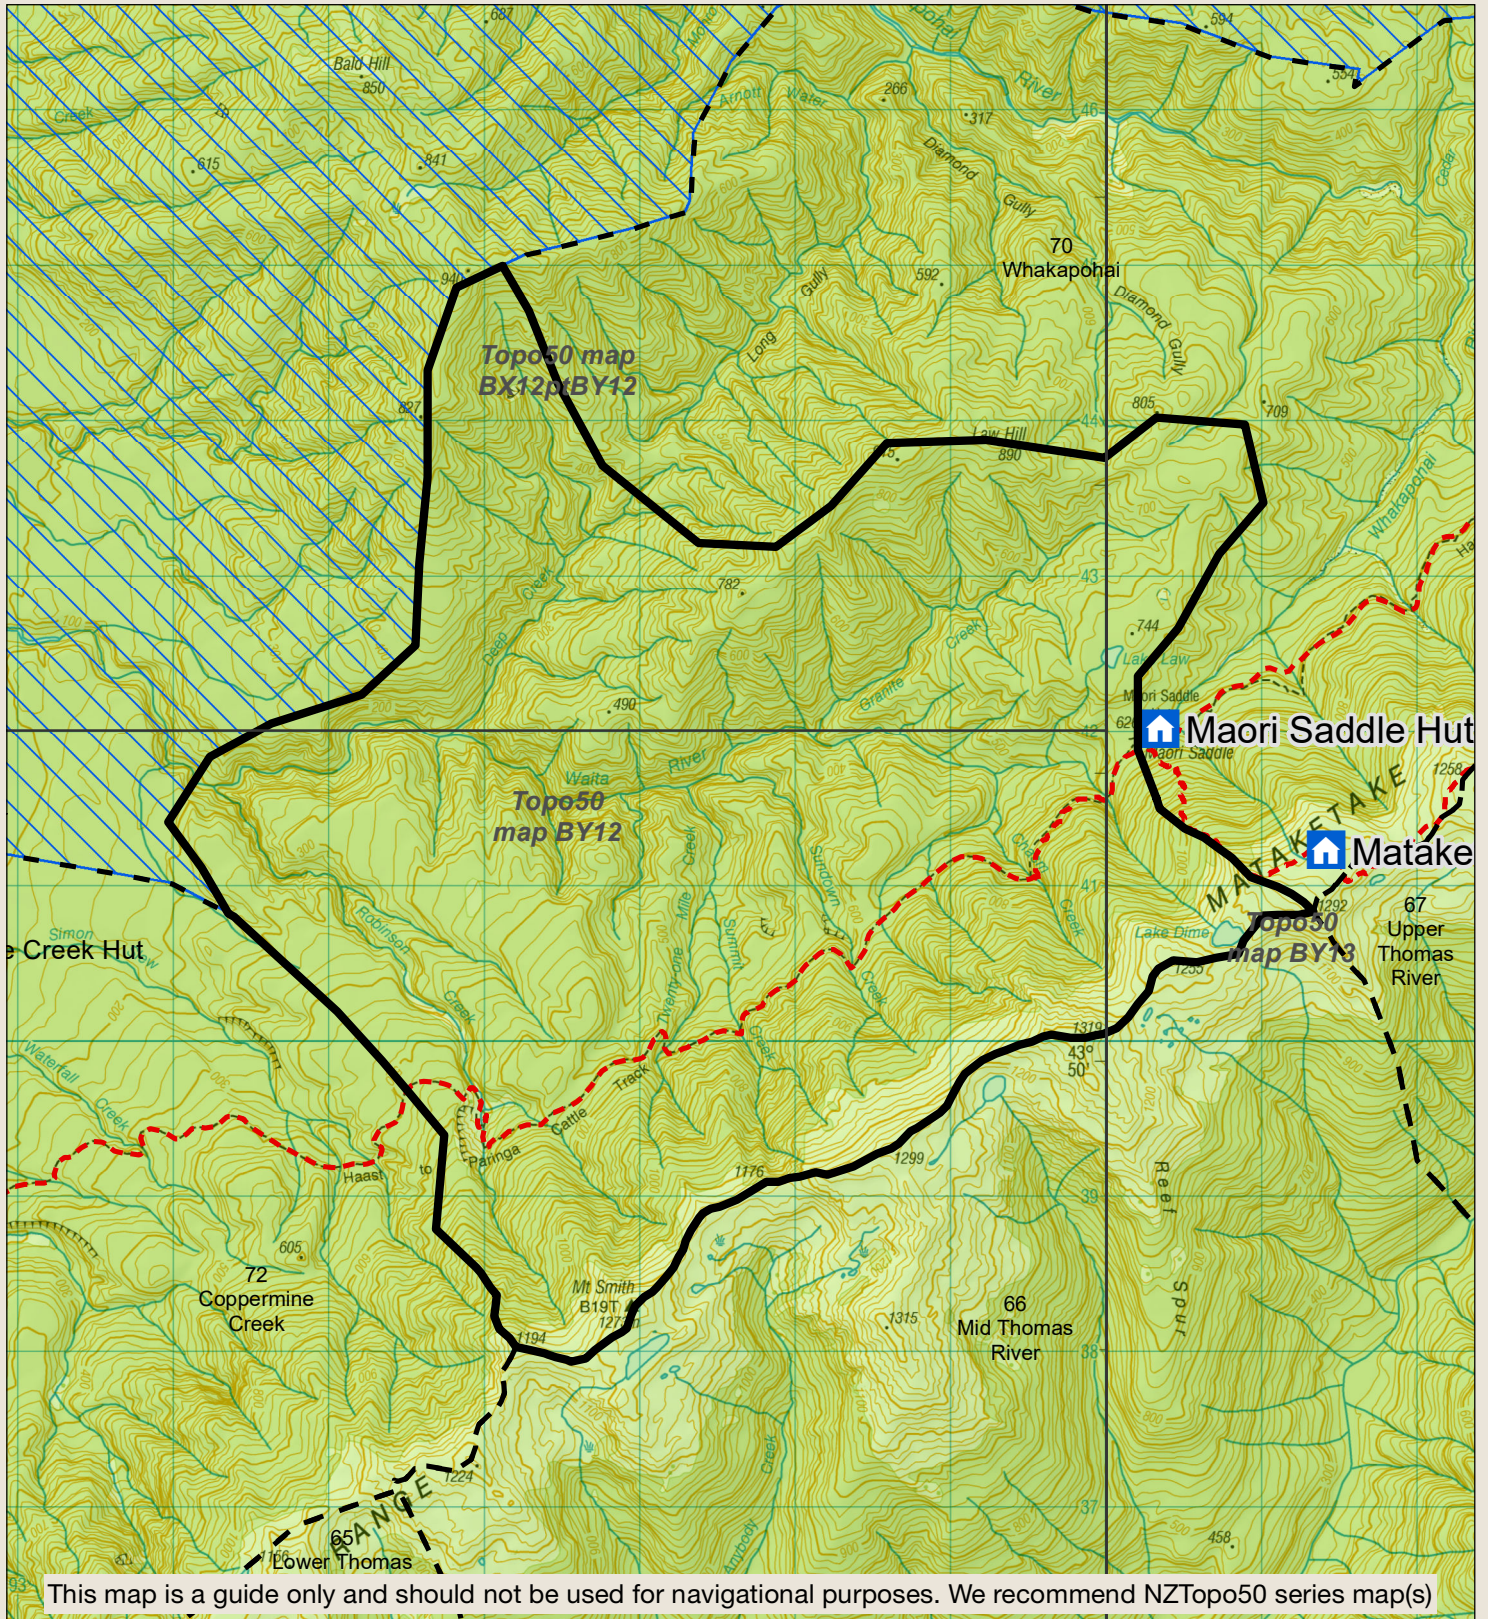

Haast Roar Block 71 Waita

Department of Conservation
Te Papa Atawhai

Legend

- Boundary of this hunting block
- Adjoining blocks
- Stewardship area
- DOC Hut
- DOC tracks - dog or firearm conditions may apply
- Open hunting area
- NZTopo50 map sheets