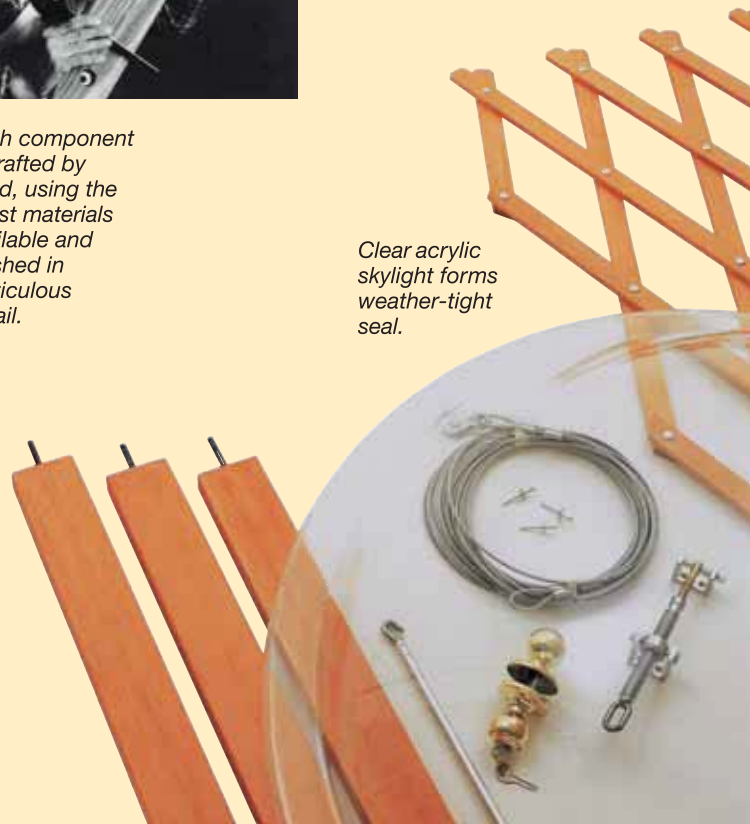

Each component is crafted by hand, using the finest materials available and finished in meticulous detail.

Strong lattice wall design provides excellent security.

Clear acrylic skylight forms weather-tight seal.