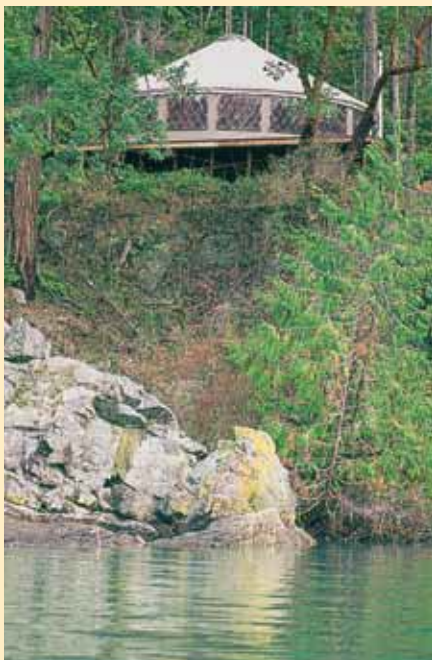

A woodstove or heater is easily installed to provide cozy warmth.

The yurt is often chosen out of a respect for nature.