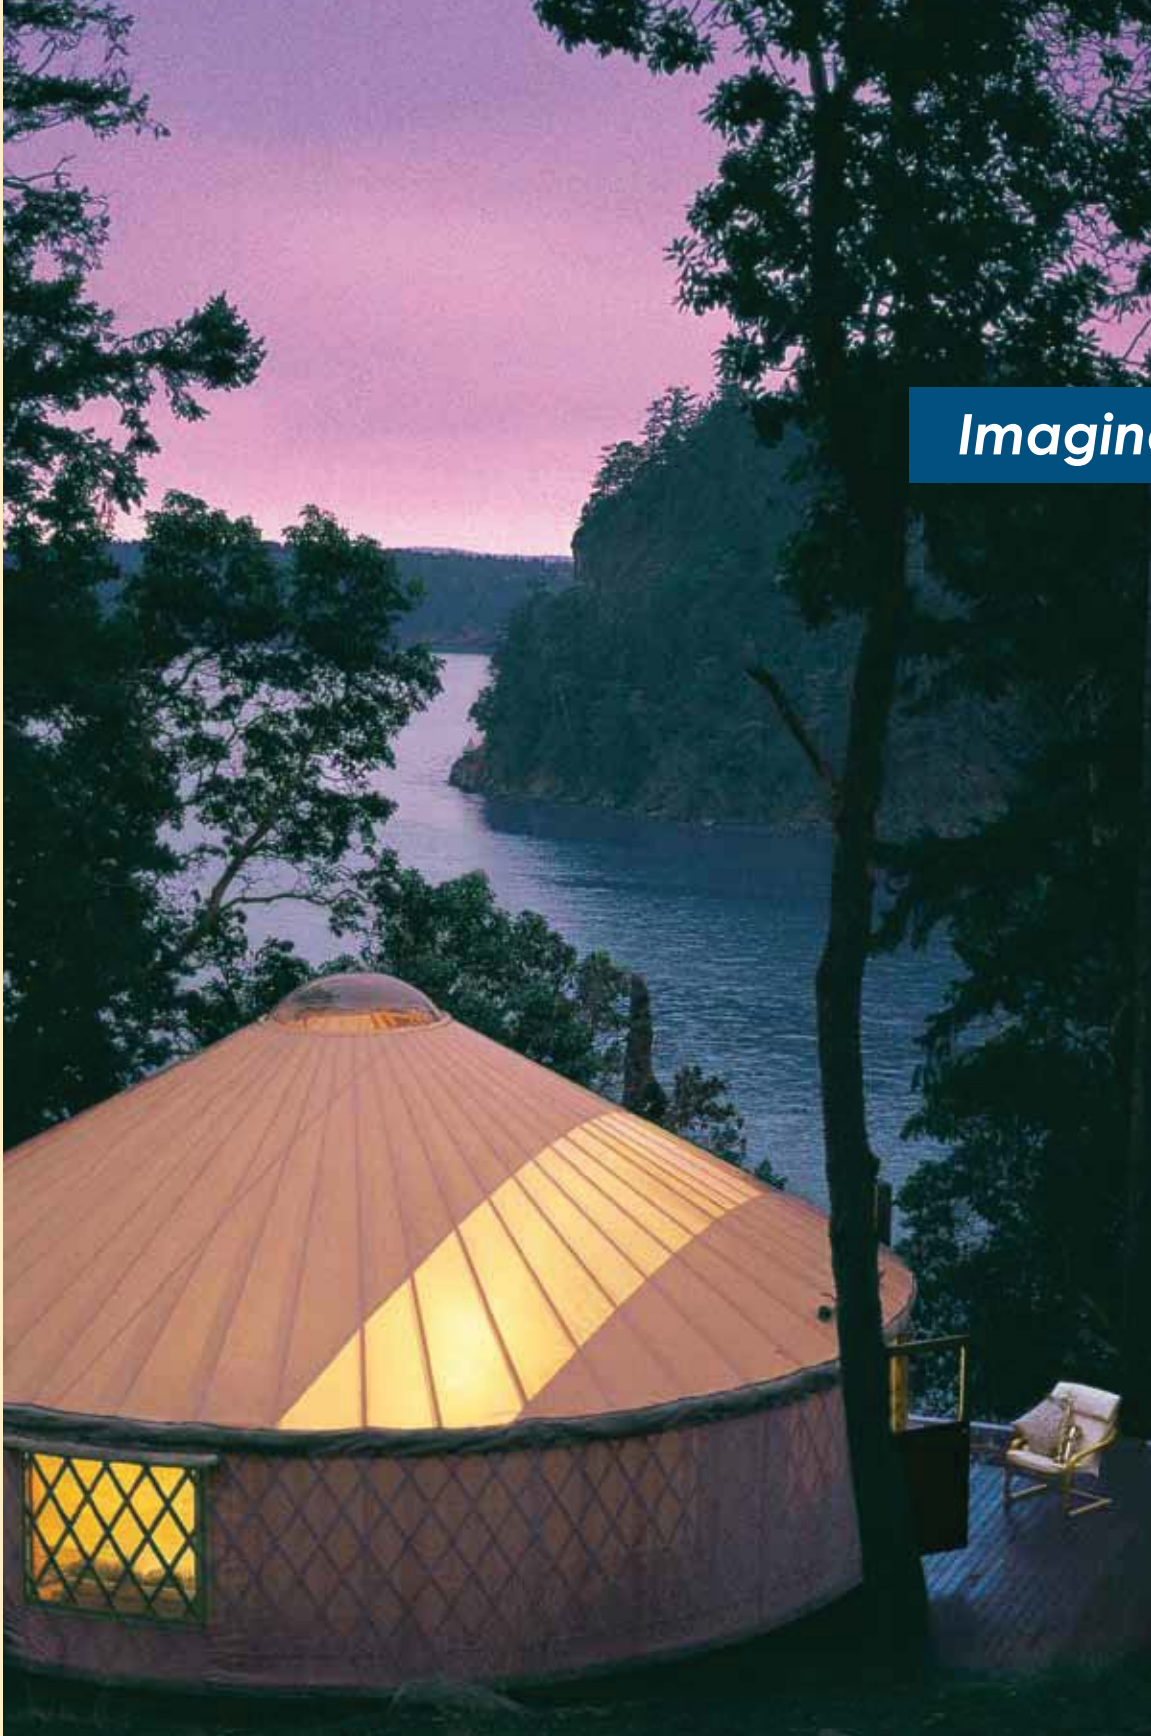

Imagine...

pacific
yurts Inc.
The Original Modern Yurt™

Comfort

**“It generates
a warmth,
an energy all
its own.”**

Dr. Nick Mechlam, M.D., Oregon

Surround yourself.

*Step into a circle
of warmth, a sphere of
freedom and well-being.
Creativity swirls
inside.*

*The apex opens
to the sky, the stars.
Look up!*

*Shadows of passing clouds,
silhouettes of trees,
soft images of nature
dance and mingle overhead.
Wind and rain tease,
but do not venture in.*

*A shaft of light stretches
across the floor,
up the latticed wall
and out again.*

Round, fluid lines and natural light create a feeling of spaciousness and warmth.

Solid and weather-tight, the yurt offers a low-cost, low-impact alternative to permanent structures for this ski resort.