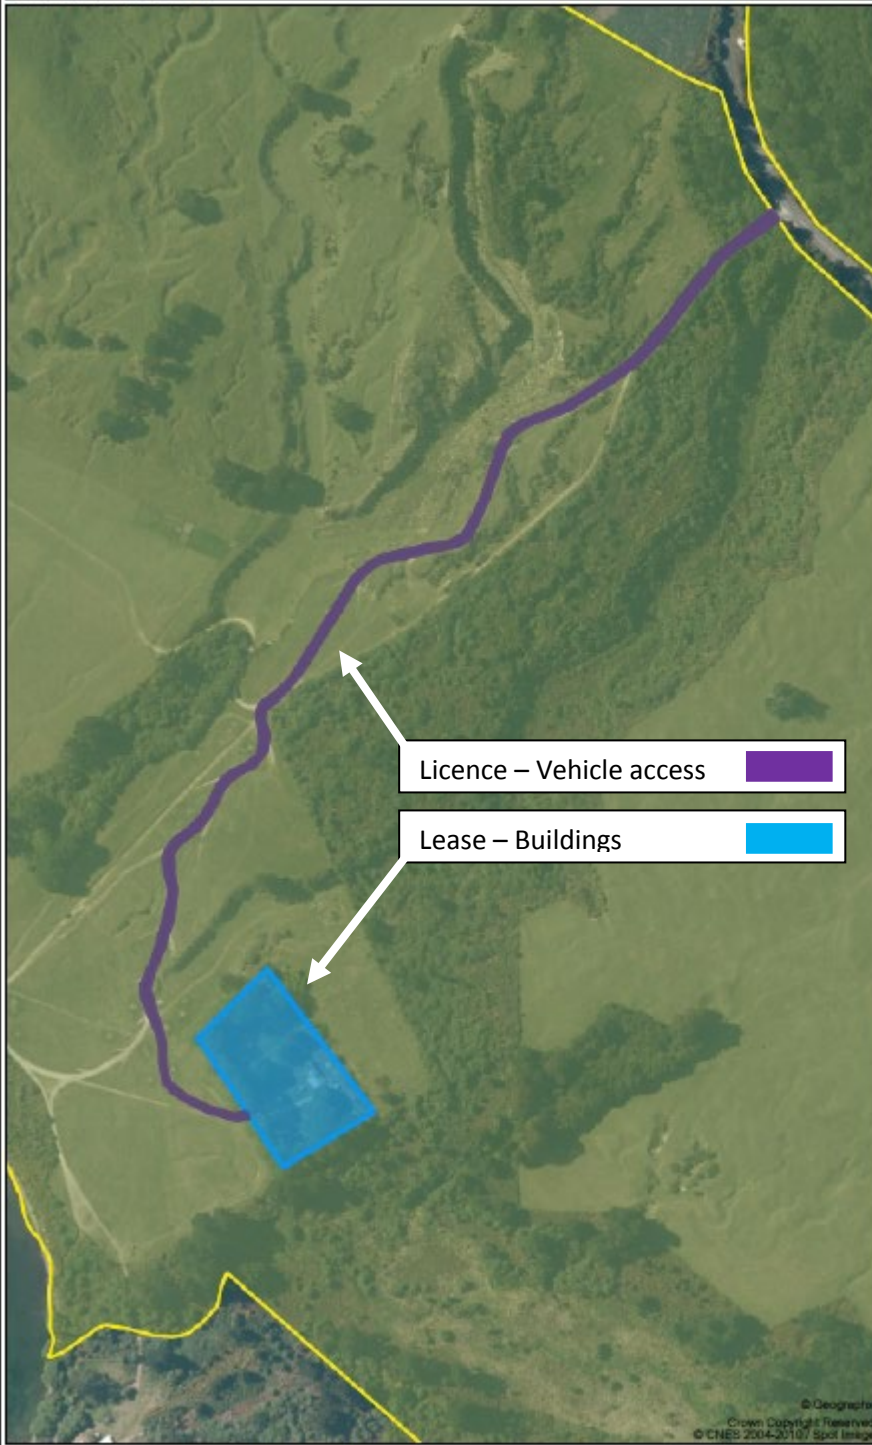

Permissions map

Date Printed: 7 November 2019

Legend

Public Conservation Land

Licence – Vehicle access

Lease – Buildings

This map is a user generated static output from an Internet mapping site and is for reference only. Data layers that appear on this map may or may not be accurate, current, or otherwise reliable. THIS MAP IS NOT TO BE USED FOR NAVIGATION

© DeLorme
© Crown Copyright Reserved
© CNES 2004-2010 / Spot Image

0.3 SCALE 1: 5,000 0.3 Kilometers

Projection: NZGD_2000_New_Zealand_Transverse_Mercator

Department of Conservation
Te Papa Atawhai